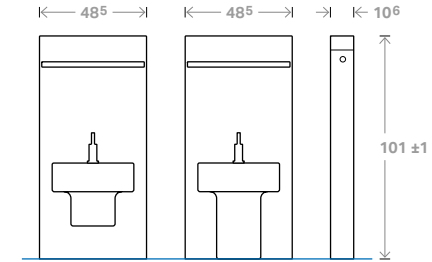

Geberit Monolith for Bidets

The Geberit Monolith sanitary module for bidets can be combined with either a wall-hung or floor standing ceramics. The glass front panel is available in three colours.