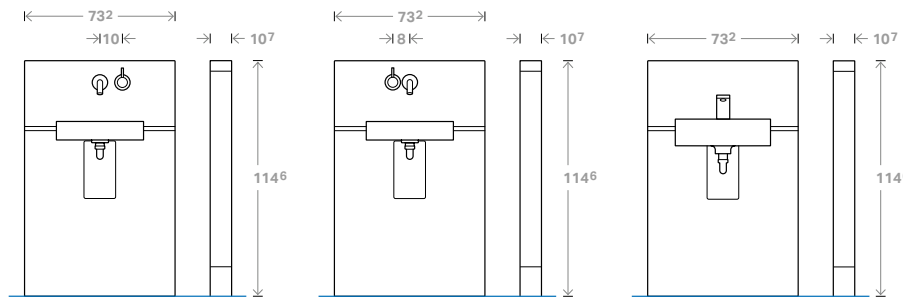

New size.
Matching Monoliths.

The Geberit Monolith for WCs is now available in a 114 cm height, the same height as the Geberit Monolith sanitary module for washbasins creating an ideal partnership. The Monolith WC's new dimensions are also a perfect match for the Geberit AquaClean, the WC that cleans you with water.

Washbasin Models

	Wall-mounted tap, right For taps with holes 10 cm apart	Wall-mounted tap, left For taps with holes 8 cm apart	Deck-mounted tap
No drawer	white 131.043.SI.1 black 131.043.SJ.1 umbra 131.043.SQ.1	white 131.047.SI.1 black 131.047.SJ.1 umbra 131.047.SQ.1	white 131.051.SI.1 black 131.051.SJ.1 umbra 131.051.SQ.1
Left drawer	white 131.040.SI.1 black 131.040.SJ.1 umbra 131.040.SQ.1	white 131.044.SI.1 black 131.044.SJ.1 umbra 131.044.SQ.1	white 131.048.SI.1 black 131.048.SJ.1 umbra 131.048.SQ.1
Right drawer	white 131.041.SI.1 black 131.041.SJ.1 umbra 131.041.SQ.1	white 131.045.SI.1 black 131.045.SJ.1 umbra 131.045.SQ.1	white 131.049.SI.1 black 131.049.SJ.1 umbra 131.049.SQ.1
Left and right drawers	white 131.042.SI.1 black 131.042.SJ.1 umbra 131.042.SQ.1	white 131.046.SI.1 black 131.046.SJ.1 umbra 131.046.SQ.1	white 131.050.SI.1 black 131.050.SJ.1 umbra 131.050.SQ.1
Geberit Monolith sanitary module for washbasins double towel rail, manufactured by EMCO, "Loft" series	Length 31 cm 131.109.21.1	Length 41 cm 131.110.21.1	