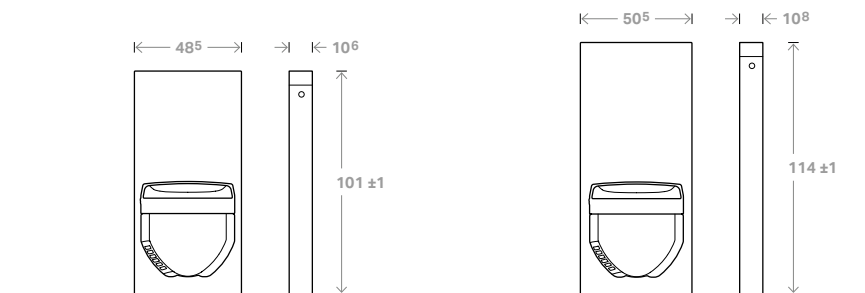

New size.
Matching Monoliths.

The Geberit Monolith for WCs is now available in a 114 cm height, the same height as the Geberit Monolith sanitary module for washbasins creating an ideal partnership. The Monolith WC's new dimensions are also a perfect match for the Geberit AquaClean, the WC that cleans you with water.

Washbasin Models

	Wall-mounted tap, right For taps with holes 10 cm apart	Wall-mounted tap, left For taps with holes 8 cm apart	Deck-mounted tap
No drawer	white 131.043.SI.1 black 131.043.SJ.1 umbra 131.043.SQ.1	white 131.047.SI.1 black 131.047.SJ.1 umbra 131.047.SQ.1	white 131.051.SI.1 black 131.051.SJ.1 umbra 131.051.SQ.1
Left drawer	white 131.040.SI.1 black 131.040.SJ.1 umbra 131.040.SQ.1	white 131.044.SI.1 black 131.044.SJ.1 umbra 131.044.SQ.1	white 131.048.SI.1 black 131.048.SJ.1 umbra 131.048.SQ.1
Right drawer	white 131.041.SI.1 black 131.041.SJ.1 umbra 131.041.SQ.1	white 131.045.SI.1 black 131.045.SJ.1 umbra 131.045.SQ.1	white 131.049.SI.1 black 131.049.SJ.1 umbra 131.049.SQ.1
Left and right drawers	white 131.042.SI.1 black 131.042.SJ.1 umbra 131.042.SQ.1	white 131.046.SI.1 black 131.046.SJ.1 umbra 131.046.SQ.1	white 131.050.SI.1 black 131.050.SJ.1 umbra 131.050.SQ.1
Geberit Monolith sanitary module for washbasins double towel rail, manufactured by EMCO, "Loft" series	Length 31 cm 131.109.21.1	Length 41 cm 131.110.21.1	

Geberit Monolith for Bidets

The Geberit Monolith sanitary module for bidets can be combined with either a wall-hung or floor standing ceramics. The glass front panel is available in three colours.

Bidet Models

For wall-hung and floor standing ceramics

white	131.030.SI.1
black	131.030.SJ.1
umbra	131.030.SQ.1

Geberit Monolith for WCs

The Geberit Monolith sanitary module for WCs offers environmental dual-flush technology and can be combined with a variety of wall-hung or floor standing WC ceramics. The Geberit AquaClean 8000 and 8000plus can also be easily installed on the multi-award-winning designed Monolith.