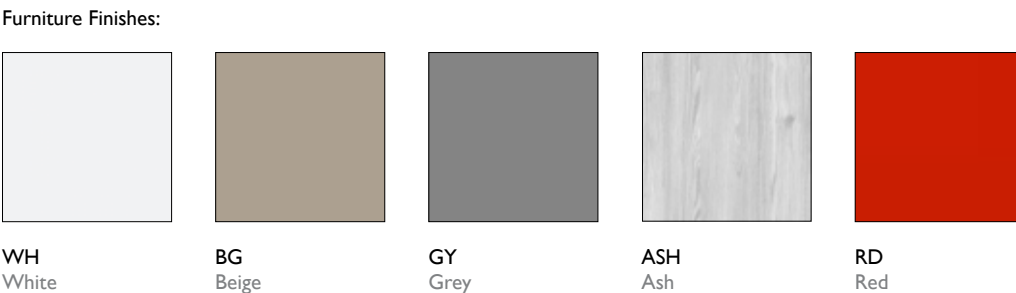

MADE IN ITALY