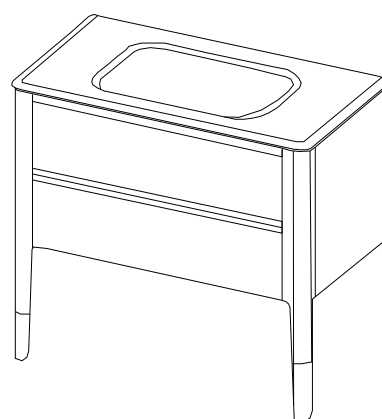

Contemporary curves combine with bevelled detailing and a bronzed glass surround on the Art mirror. Echoing the rounded edges of the vanity, this beautiful shape is repeated again in the most masterful of ways in the curves of the wall-mounted brassware.

Wall Mounted Tall Unit
 350 x 350 x 1650 mm
 with 2 Right Hand Hinged Doors

BDF-ART-CP621-

Composite Counter with Integral Basin
 950 x 515 x 120 mm
 Gloss White

No Tap Hole
 BDS-ART-CM9550-GWH

One Tap Hole
 BDS-ART-CM9551-GWH