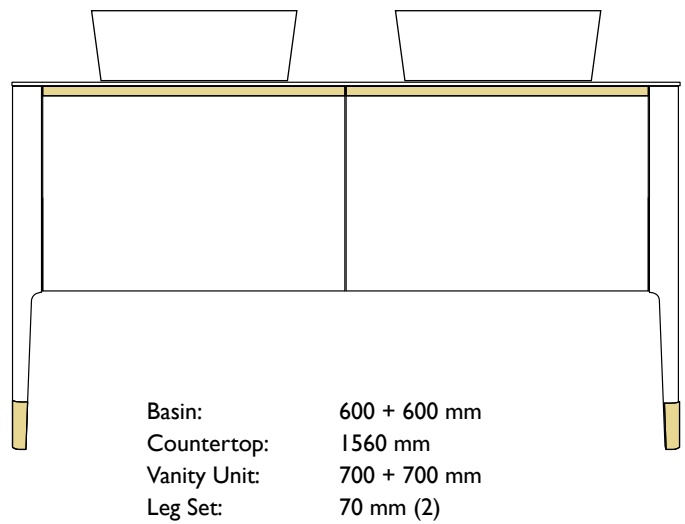

SUGGESTED COMBINATION FOR FURNITURE