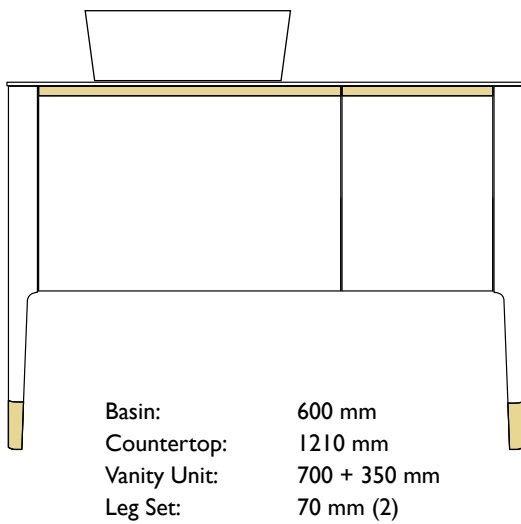

SUGGESTED COMBINATION FOR FURNITURE