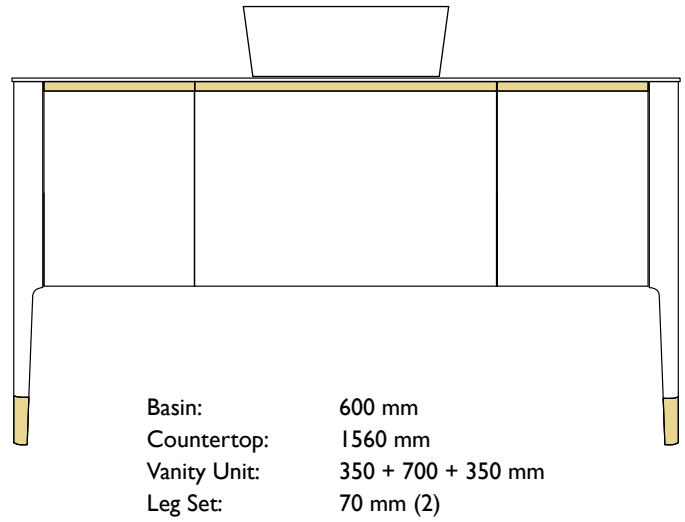

SUGGESTED COMBINATION FOR FURNITURE