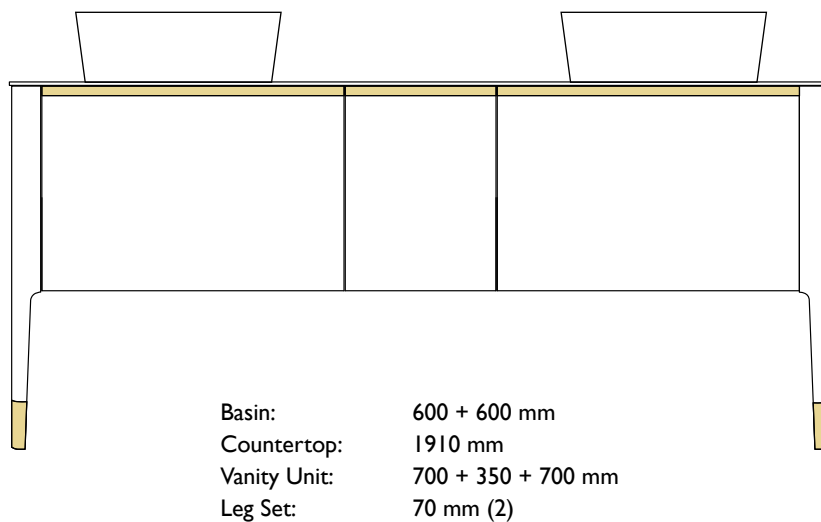

SUGGESTED COMBINATION FOR FURNITURE