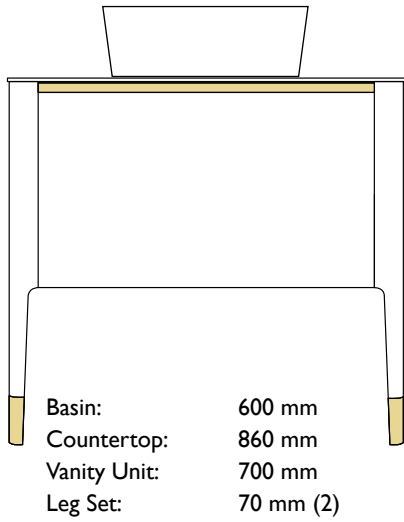

SUGGESTED COMBINATION FOR FURNITURE