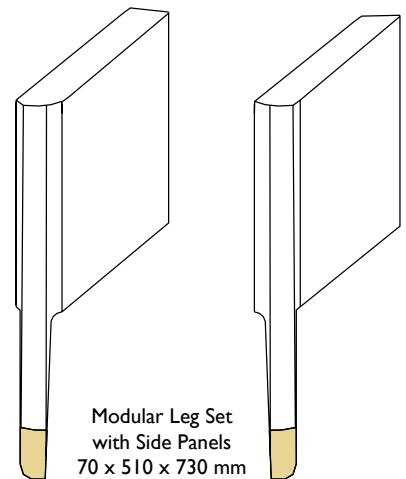

Modular Leg Set
with Side Panels
70 x 510 x 730 mm

BDF-ART-GF573-

FINISHES: