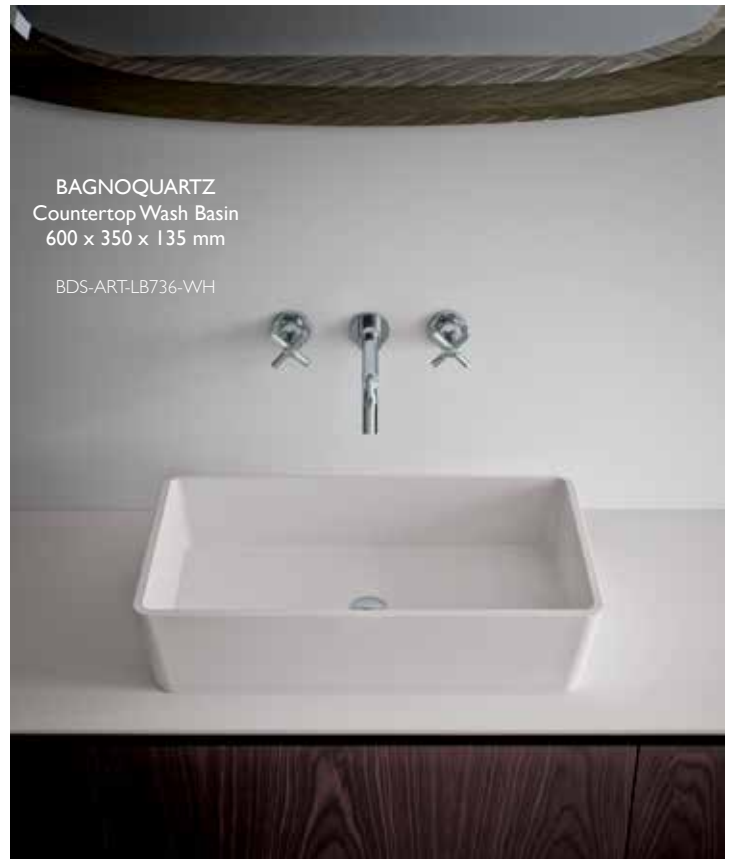

The **BAGNOQUARTZ** composite stone countertop basin has all the benefits of natural stone and offers an up to date alternative to ceramic with it's velvety smooth feel. **BAGNOQUARTZ** is incredibly durable and lends any bathroom interior an air of opulence.