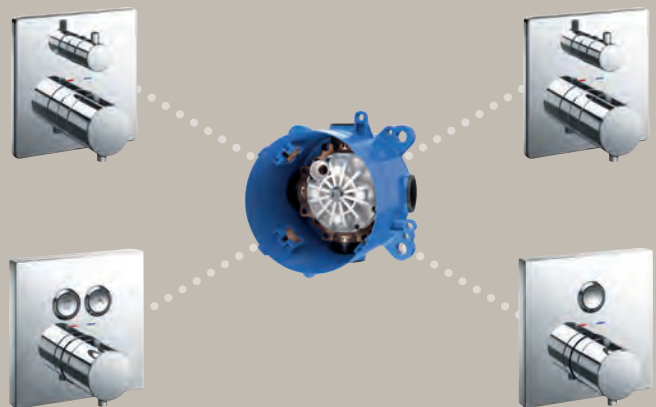

Because every drop counts.

Enjoy – while saving water

TOTO technologies create extraordinarily luxurious shower experiences while using our most valuable resource very sparingly. All showers are equipped with a water flow limiter. Even the special shower features in our DaySpa series are extremely efficient – without giving up a full shower experience.

TOTO concealed box – extensive planning flexibility

The TOTO Mini Unit provides the flexibility you need for every shower. Builders and renovators can install the unit during construction and choose their favourite TOTO fixture later on. All TOTO shower mixers currently available are compatible with this practical concealed box. This also makes it possible to replace fixtures in the future without needing to open up the wall.