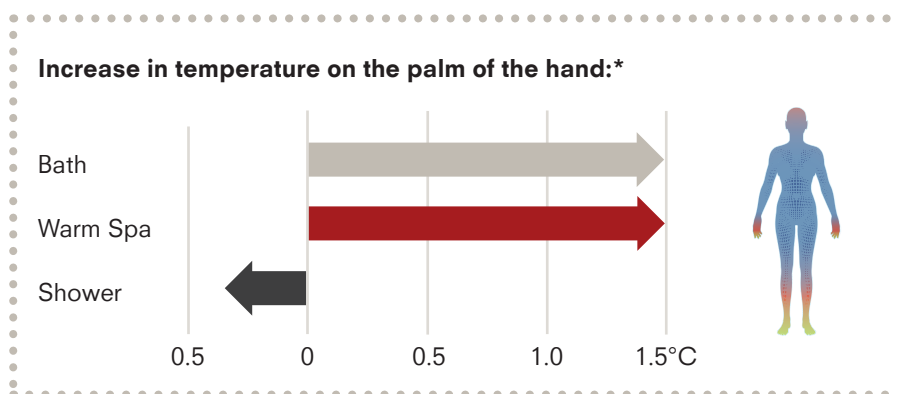

Warm Spa

A single stream of water gently envelopes the body like a second layer of skin.

The heat image shows:
TOTO technology evenly and equally warms the body.

Conventional shower

Water from the hose

TOTO Warm Spa

The warmth of a bath.

Now available in the shower.

Do you enjoy taking warm, soothing showers? Get ready to fall in love with our new Warm Spa technology. Warm Spa is a single stream of water that gently envelopes the body like a second layer of skin, with practically no splashing. The water keeps the entire body equally warm, for a luxurious, comforting shower experience that allows you to completely relax – and even helps you get a good night's sleep.

Long-lasting warmth

Measurements objectively show the effects of our Warm Spa technology.

*Temperature increase measured one hour after the bath or shower.

The values in the graphic show the increased body temperature after an hour. A bath raises the body temperature by a maximum of 0.6 degrees, while a shower featuring Warm Spa technology warms the body by a maximum of 0.4 degrees. A conventional shower does not warm the body for an extended period of time.

The results are similar when the temperature is taken on the palm of the hand: A bath and shower featuring Warm Spa technology increase the temperature by up to 1.5 degrees. In contrast, the palm of the hand starts to cool off an hour after a conventional shower. The data show that TOTO's Warm Spa technology warms the body practically just as well as a bath.