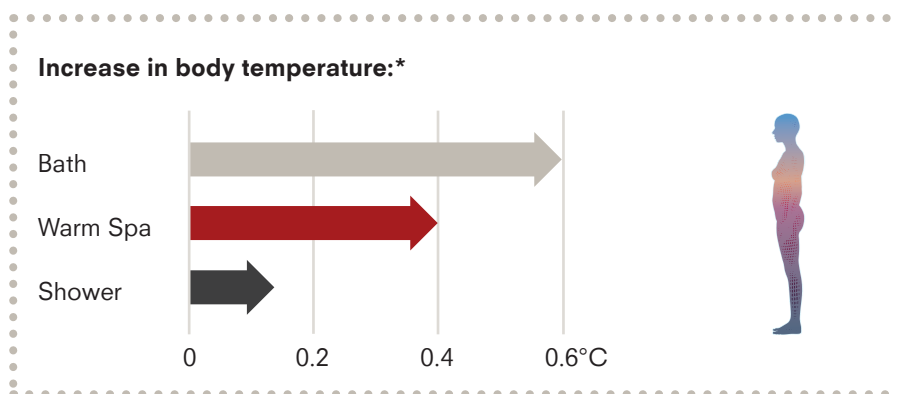

Warm Spa

The water keeps the entire body equally warm, for a luxurious, comforting shower experience that allows you to completely relax – and even helps you get a good night's sleep.

The innovating Warm Spa. The first shower as relaxing as a bath.

Warm Spa

A single stream of water gently envelopes the body like a second layer of skin.

The heat image shows:
TOTO technology evenly and equally warms the body.

Conventional shower

Water from the hose

TOTO Warm Spa

The warmth of a bath.

Now available in the shower.

Do you enjoy taking warm, soothing showers? Get ready to fall in love with our new Warm Spa technology. Warm Spa is a single stream of water that gently envelopes the body like a second layer of skin, with practically no splashing. The water keeps the entire body equally warm, for a luxurious, comforting shower experience that allows you to completely relax – and even helps you get a good night's sleep.

Long-lasting warmth

Measurements objectively show the effects of our Warm Spa technology.

*Temperature increase measured one hour after the bath or shower.

The values in the graphic show the increased body temperature after an hour. A bath raises the body temperature by a maximum of 0.6 degrees, while a shower featuring Warm Spa technology warms the body by a maximum of 0.4 degrees. A conventional shower does not warm the body for an extended period of time.