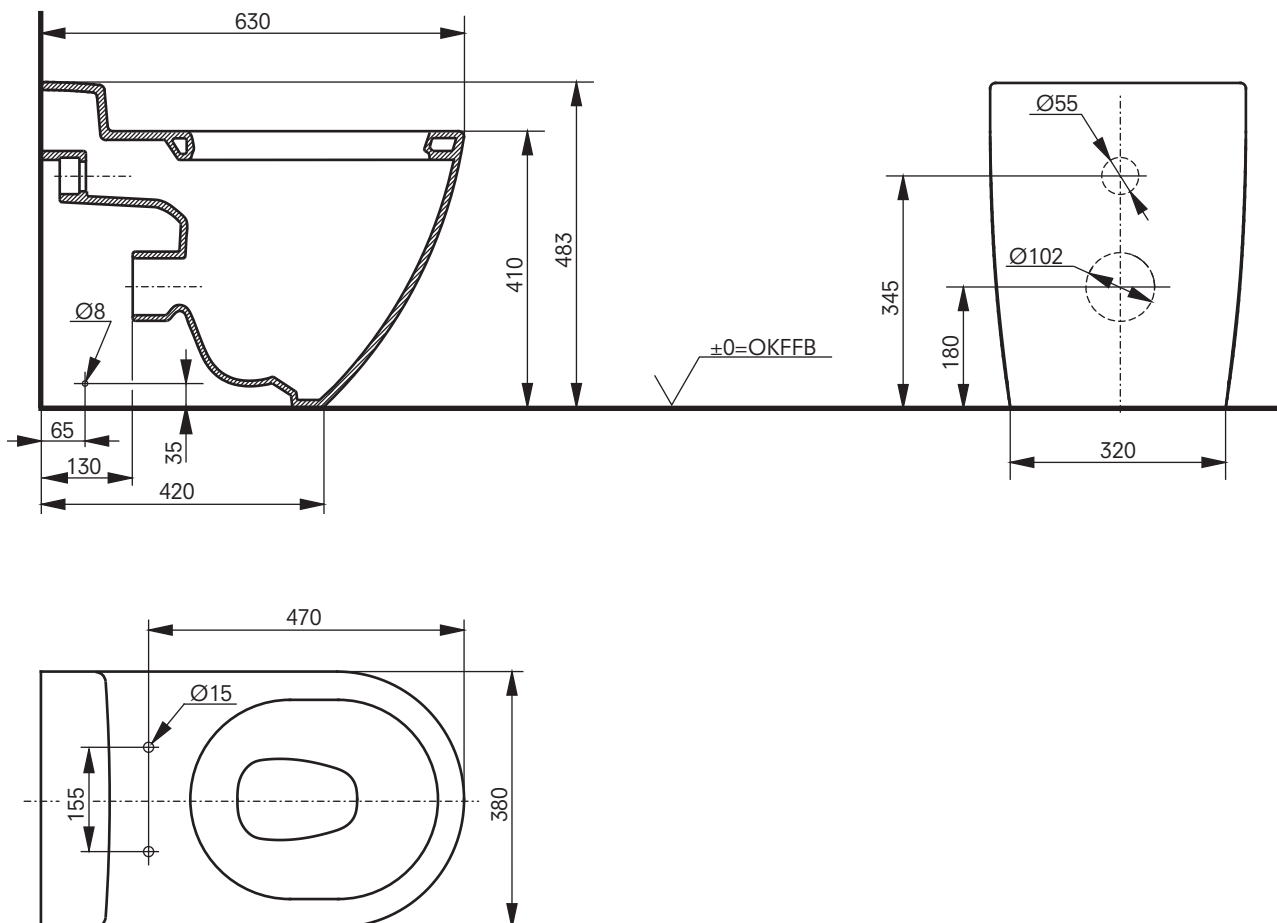

NC SERIES

WC back-to-wall, washdown

DE: WC bodenstehend, Back-to-Wall, Tiefspüler
FR: WC sur pied, à alimentation séparée avec sortie horizontale
IT: Vaso Back-to-Wall, a cacciata, con scarico orizzontale
RU: Унитаз настенный

PRODUCT DETAILS

Product code	CW763Y
EAN code	40 50663 09293 1
Size	w:380xd:630xh:483 (mm)
Weight	
Colour	White
Material	Ceramic
Technologies	Tornado Flush, CeFiONtect, Rimless Design, Water saving

CAN BE COMBINED WITH:

NC WC seat	VC100, VC100U10
-------------------	-----------------

Weights and measurements shown may be subject to small variations or are indicative.

TECHNICAL DRAWINGS

Luxury Bathroom Solutions

TOTO