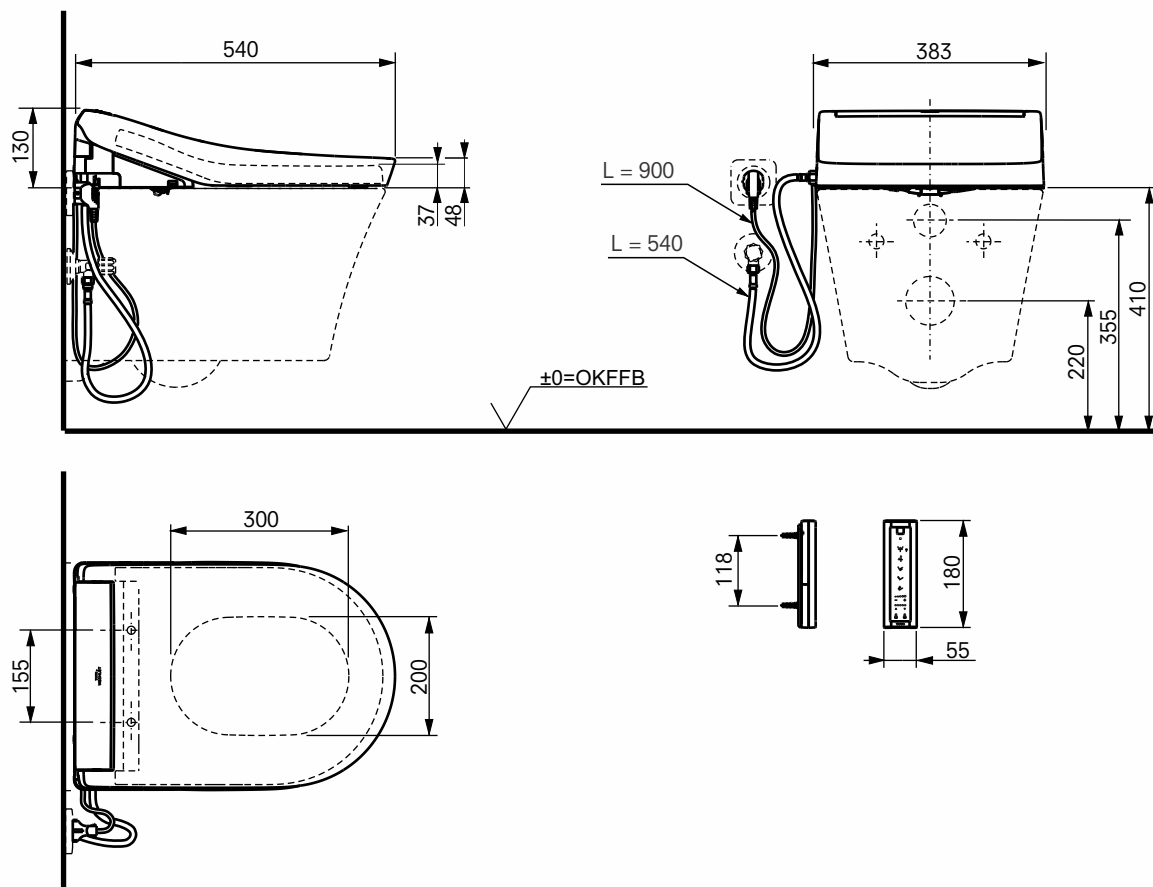

TECHNICAL DRAWINGS

Luxury Bathroom Solutions

TOTO