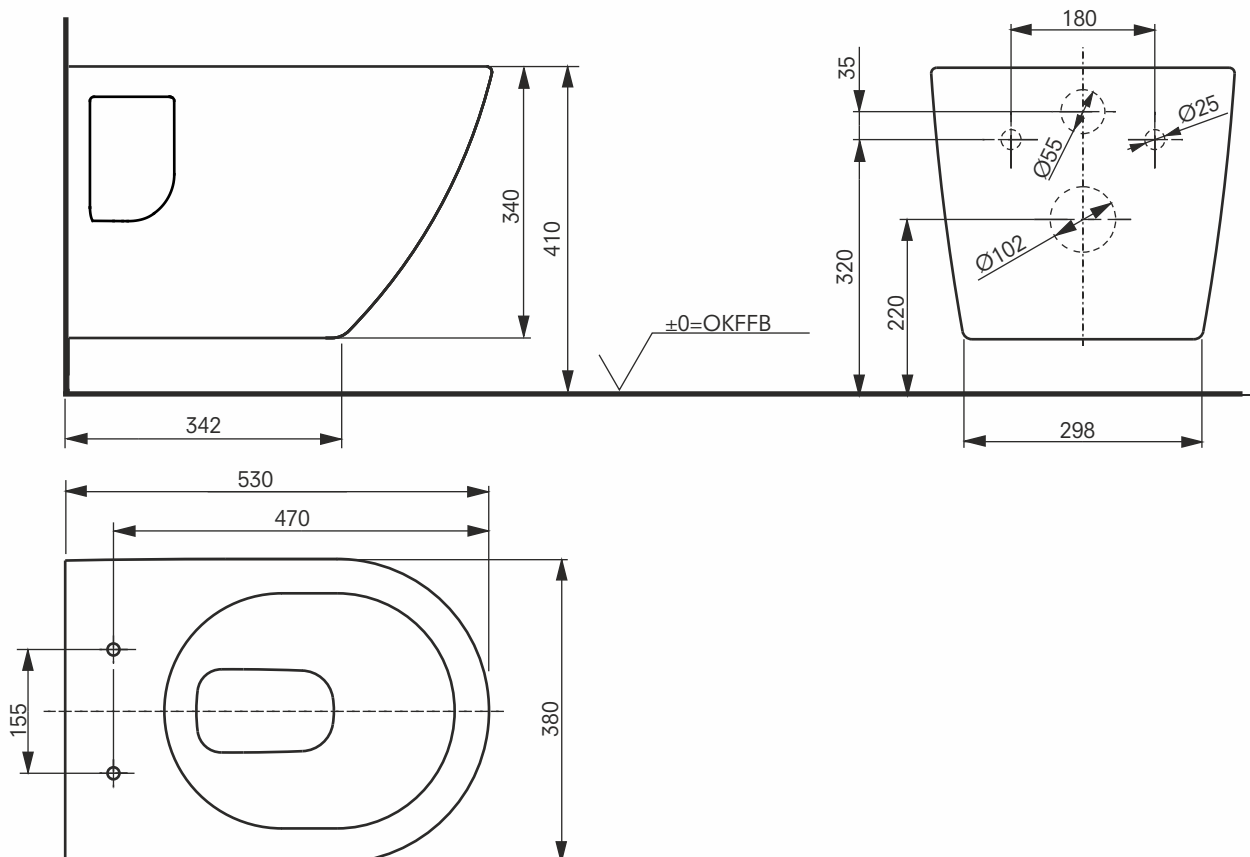

TECHNICAL DRAWINGS

Luxury Bathroom Solutions

TOTO