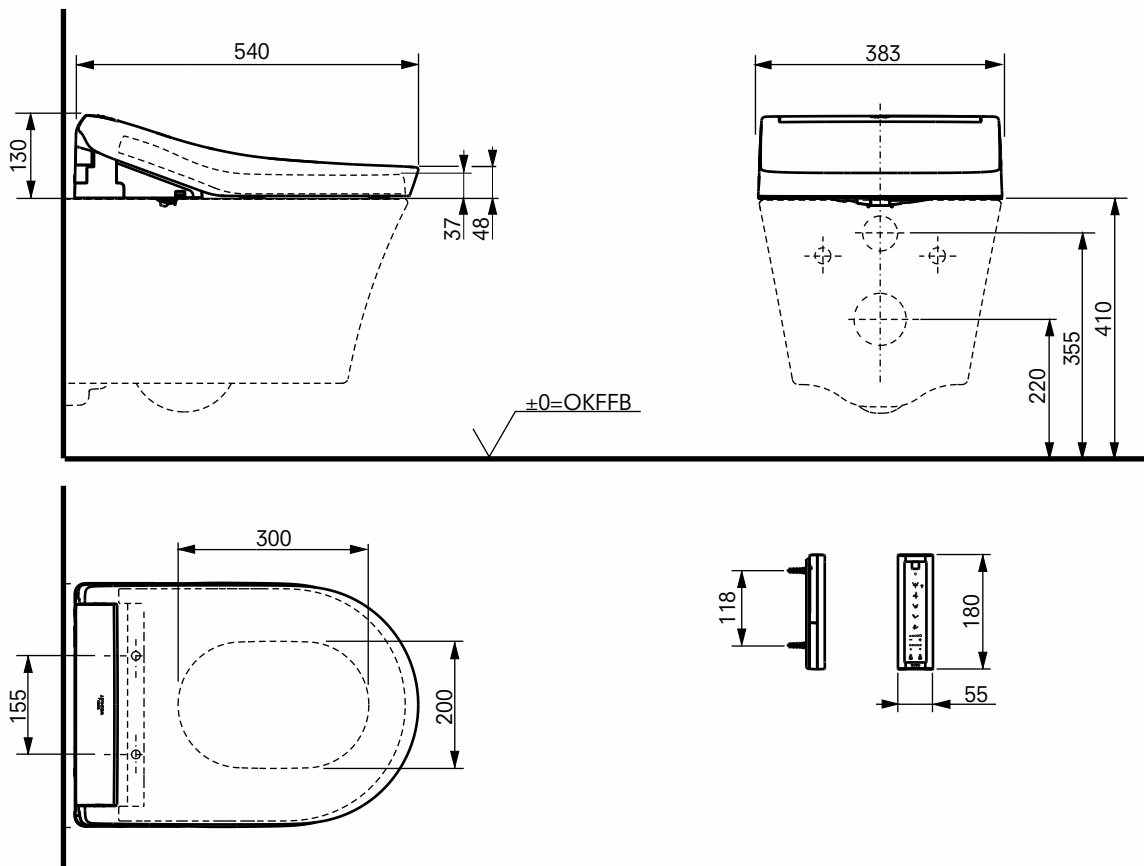

WASHLET™

RG Lite, incl. remote controller

DE: RG Lite, inkl. Fernbedienung
FR: RG Lite, télécommande incluse
IT: RG Lite, incl. telecomando
NL: RG Lite, incl. Afstandsbediening

PRODUCT DETAILS

Product code	TCF34170GEU
GTIN (EAN)	40 50663 09607 6
Size	w:383xd:540xh:130 (mm)
Weight	5 kg
Colour	White
Technologies	Warm water nozzle, heated seat, EWATER+ for nozzle, Decalcification programm, Detachable nozzle, seat with soft-closing function

TO BE COMBINED WITH

GP WC, wall-hung, just to be used for the mentioned WASHLET™

CW553EY

Weights and measurements shown may be subject to small variations or are indicative.

TECHNICAL DRAWINGS

Luxury Bathroom Solutions