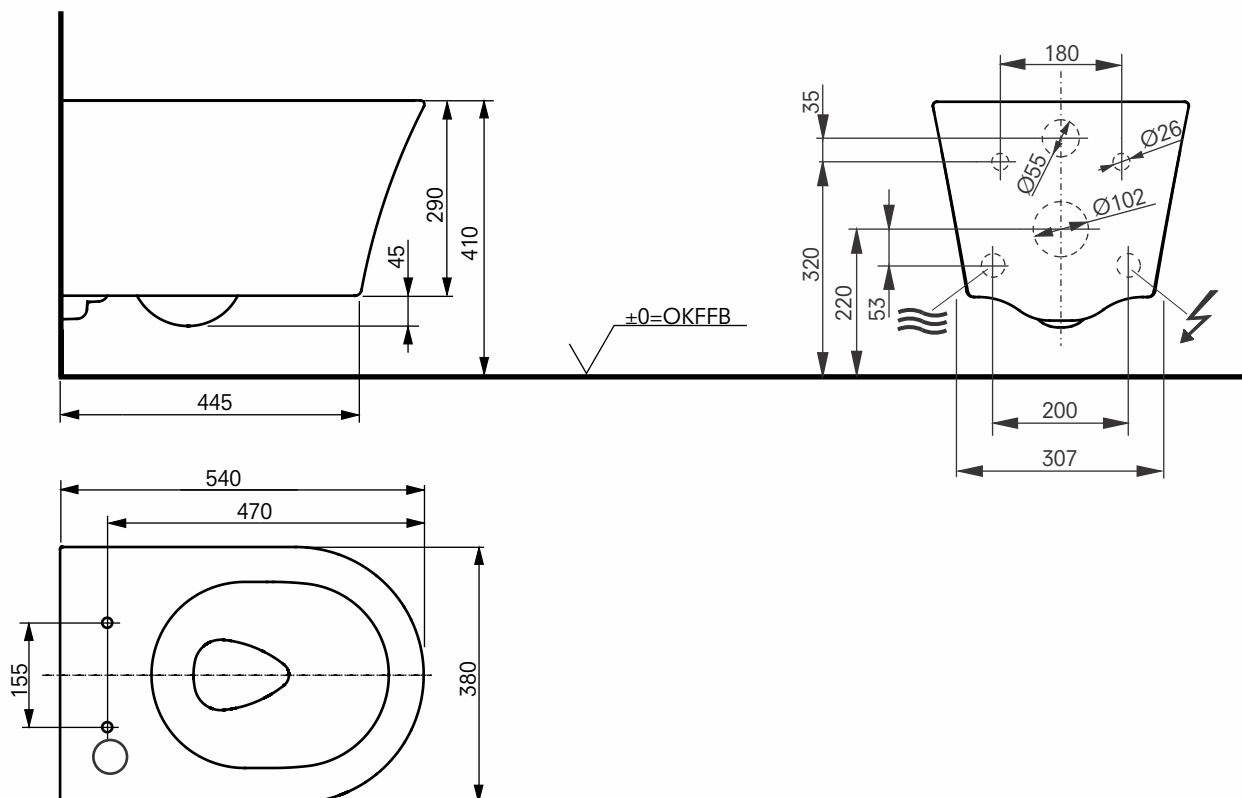

TECHNICAL DRAWINGS

Luxury Bathroom Solutions

TOTO