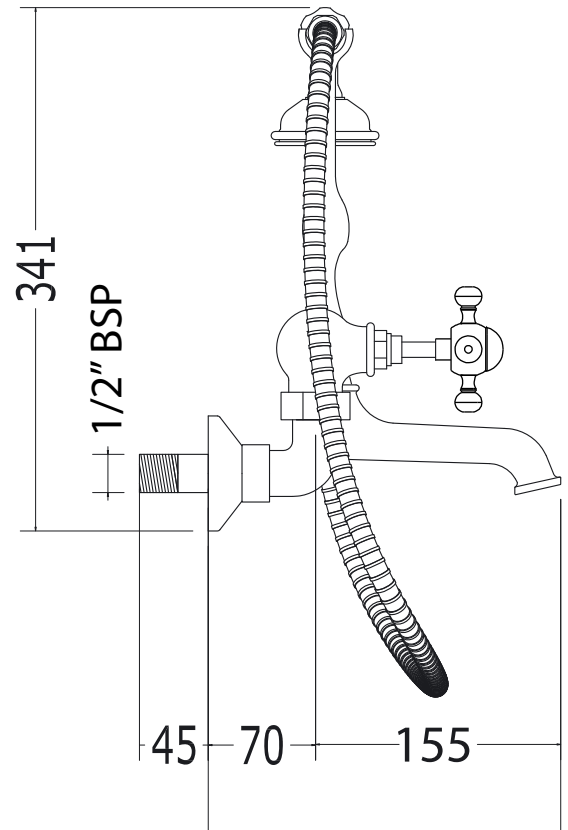

Classical Brassware Collection

Westminster	1/2" bath shower mixer wall mounted, complete with shower kit
-------------	---

Note: The rear inlets to this Wall mounted BSM model are adjustable to accommodate pipe centres 210-150mm

We recommend that all products are purchased with the assistance of a specialist bathroom retailer and always installed by an experienced installer who is a member of a recognized association. All sizes quoted are nominal: items may vary by plus minus 2% against the figures quoted. When planning installations where dimensions are critical, it is essential that the space allowed for individual items is physically checked. Imperial Bathrooms cannot be held liable for any costs associated with item not fitting in any given area. The contents of this statement are based on information correct at the time of publication. We reserve the right to make alterations and changes in product characteristics, fixing, packaging, operation etc. at any time without notice.