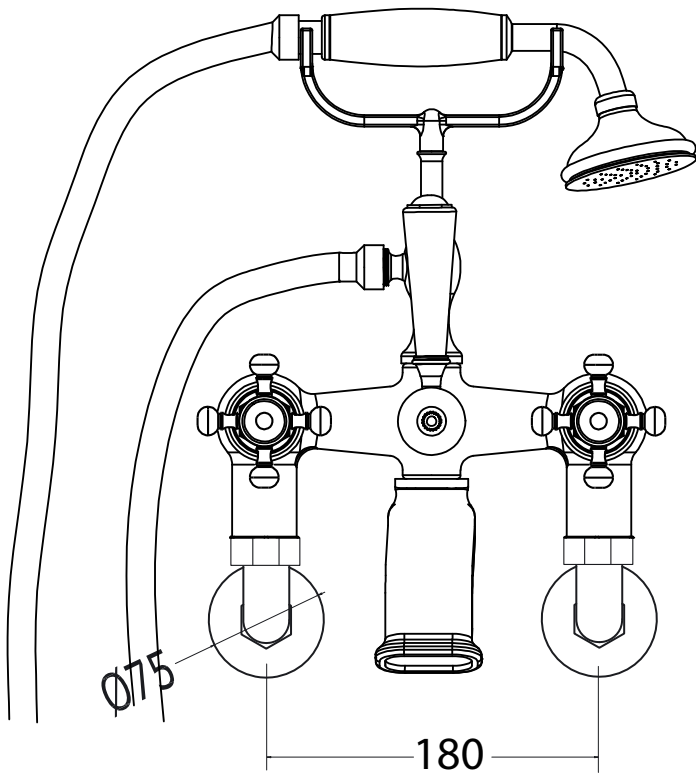

Classical Brassware Collection

Westminster	1/2" bath shower mixer wall mounted, complete with shower kit
-------------	---

Note: The rear inlets to this Wall mounted BSM model are adjustable to accommodate pipe centres 210-150mm

We recommend that all products are purchased with the assistance of a specialist bathroom retailer and always installed by an experienced installer who is a member of a recognized association. All sizes quoted are nominal: items may vary by plus minus 2% against the figures quoted. When planning installations where dimensions are critical, it is essential that the space allowed for individual items is physically checked. Imperial Bathrooms cannot be held liable for any costs associated with item not fitting in any given area. The contents of this statement are based on information correct at the time of publication. We reserve the right to make alterations and changes in product characteristics, fixing, packaging, operation etc. at any time without notice.