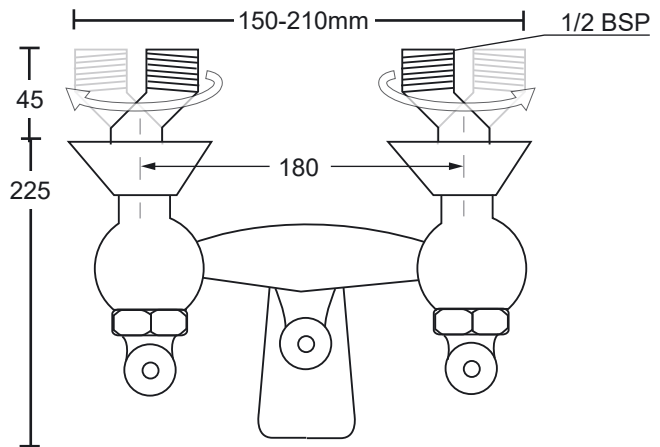

Classical Brassware Collection

Westminster	1/2" bath shower mixer wall mounted, complete with shower kit
-------------	---

Note: The rear inlets to this Wall mounted BSM model are adjustable to accommodate pipe centres 210-150mm

We recommend that all products are purchased with the assistance of a specialist bathroom retailer and always installed by an experienced installer who is a member of a recognized association. All sizes quoted are nominal: items may vary by plus minus 2% against the figures quoted. When planning installations where dimensions are critical, it is essential that the space allowed for individual items is physically checked. Imperial Bathrooms cannot be held liable for any costs associated with item not fitting in any given area. The contents of this statement are based on information correct at the time of publication. We reserve the right to make alterations and changes in product characteristics, fixing, packaging, operation etc. at any time without notice.