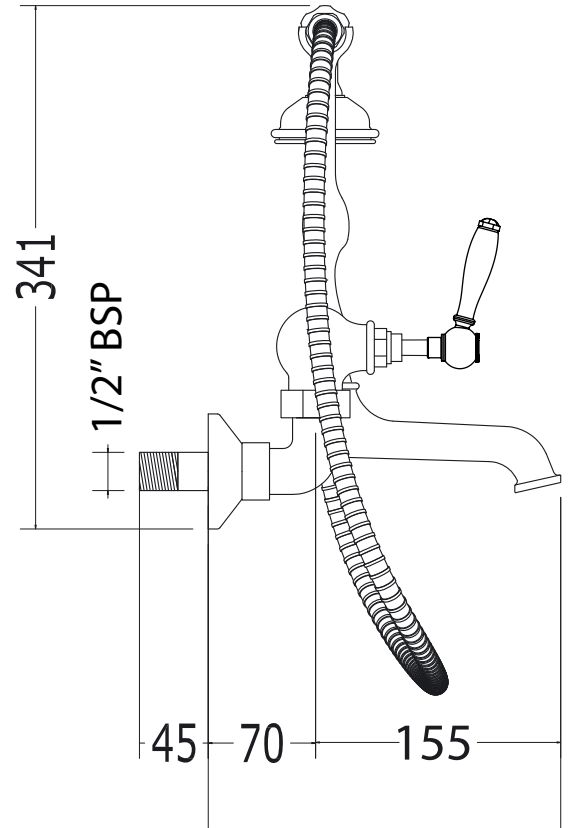

Classical Brassware Collection

Radcliffe	1/2" bath shower mixer wall mounted, complete with shower kit
-----------	---

Note: The rear inlets to this Wall mounted BSM model are adjustable to accommodate pipe centres 210-150mm

We recommend that all products are purchased with the assistance of a specialist bathroom retailer and always installed by an experienced installer who is a member of a recognized association. All sizes quoted are nominal: items may vary by plus minus 2% against the figures quoted. When planning installations where dimensions are critical, it is essential that the space allowed for individual items is physically checked. Imperial Bathrooms cannot be held liable for any costs associated with item not fitting in any given area. The contents of this statement are based on information correct at the time of publication. We reserve the right to make alterations and changes in product characteristics, fixing, packaging, operation etc. at any time without notice.