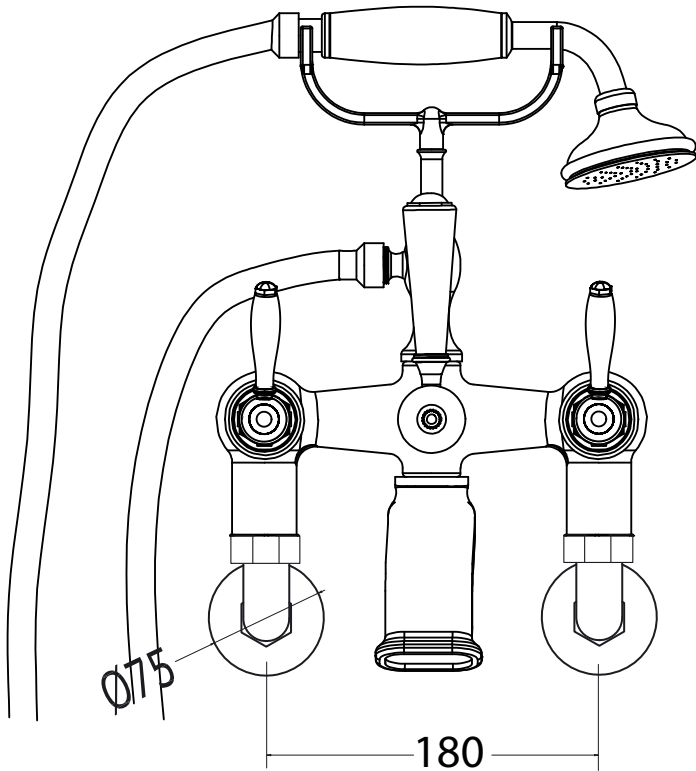

Classical Brassware Collection

Radcliffe	1/2" bath shower mixer wall mounted, complete with shower kit
-----------	---

Note: The rear inlets to this Wall mounted BSM model are adjustable to accommodate pipe centres 210-150mm

We recommend that all products are purchased with the assistance of a specialist bathroom retailer and always installed by an experienced installer who is a member of a recognized association. All sizes quoted are nominal: items may vary by plus minus 2% against the figures quoted. When planning installations where dimensions are critical, it is essential that the space allowed for individual items is physically checked. Imperial Bathrooms cannot be held liable for any costs associated with item not fitting in any given area. The contents of this statement are based on information correct at the time of publication. We reserve the right to make alterations and changes in product characteristics, fixing, packaging, operation etc. at any time without notice.