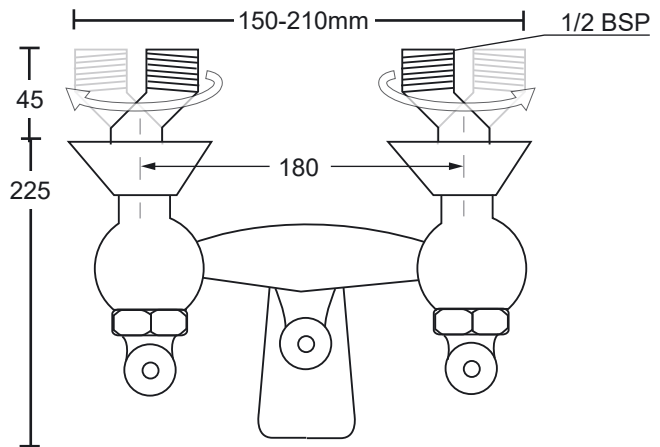

Classical Brassware Collection

Radcliffe	1/2" bath shower mixer wall mounted, complete with shower kit
-----------	---

Note: The rear inlets to this Wall mounted BSM model are adjustable to accommodate pipe centres 210-150mm

We recommend that all products are purchased with the assistance of a specialist bathroom retailer and always installed by an experienced installer who is a member of a recognized association. All sizes quoted are nominal: items may vary by plus minus 2% against the figures quoted. When planning installations where dimensions are critical, it is essential that the space allowed for individual items is physically checked. Imperial Bathrooms cannot be held liable for any costs associated with item not fitting in any given area. The contents of this statement are based on information correct at the time of publication. We reserve the right to make alterations and changes in product characteristics, fixing, packaging, operation etc. at any time without notice.