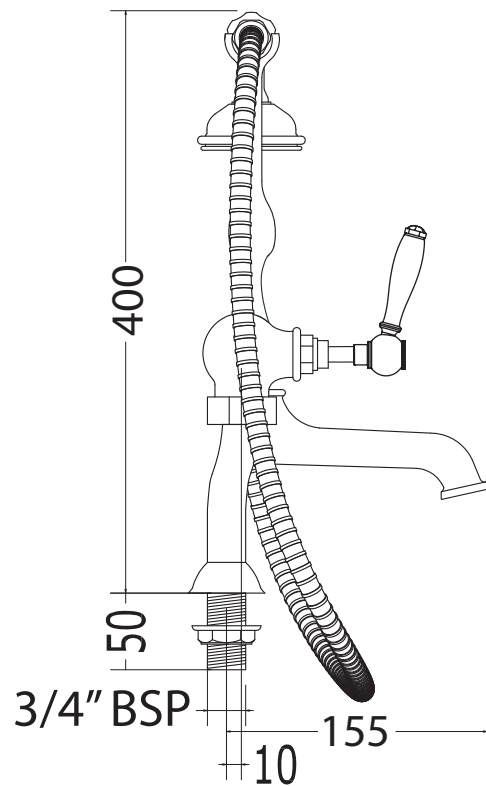

Classical Brassware Collection

Radcliffe

3/4" bath shower mixer deck mounted, complete with shower kit

We recommend that all products are purchased with the assistance of a specialist bathroom retailer and always installed by an experienced installer who is a member of a recognized association. All sizes quoted are nominal: items may vary by plus or minus 2% against the figures quoted. When planning installations where dimensions are critical, it is essential that the space allowed for individual items is physically checked. Imperial Bathrooms can not be held liable for any costs associated with items not fitting in any given area. The contents of this statement are based on information correct at the time of publication. We reserve the right to make alterations and changes in product characteristics, fixing, packaging, operation etc at any time without notice.