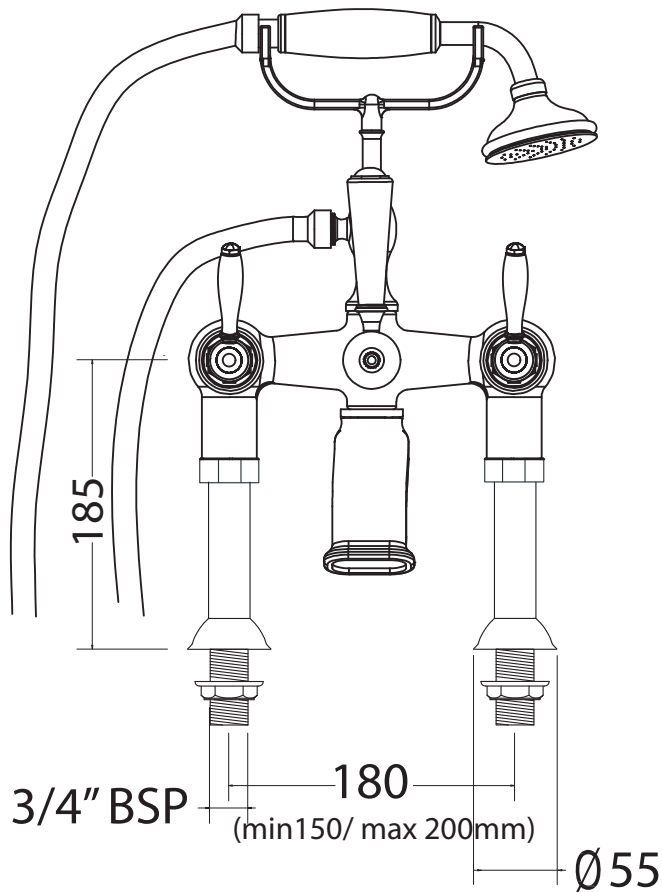

Classical Brassware Collection

Radcliffe

3/4" bath shower mixer deck mounted, complete with shower kit

We recommend that all products are purchased with the assistance of a specialist bathroom retailer and always installed by an experienced installer who is a member of a recognized association. All sizes quoted are nominal: items may vary by plus or minus 2% against the figures quoted. When planning installations where dimensions are critical, it is essential that the space allowed for individual items is physically checked. Imperial Bathrooms can not be held liable for any costs associated with items not fitting in any given area. The contents of this statement are based on information correct at the time of publication. We reserve the right to make alterations and changes in product characteristics, fixing, packaging, operation etc at any time without notice.