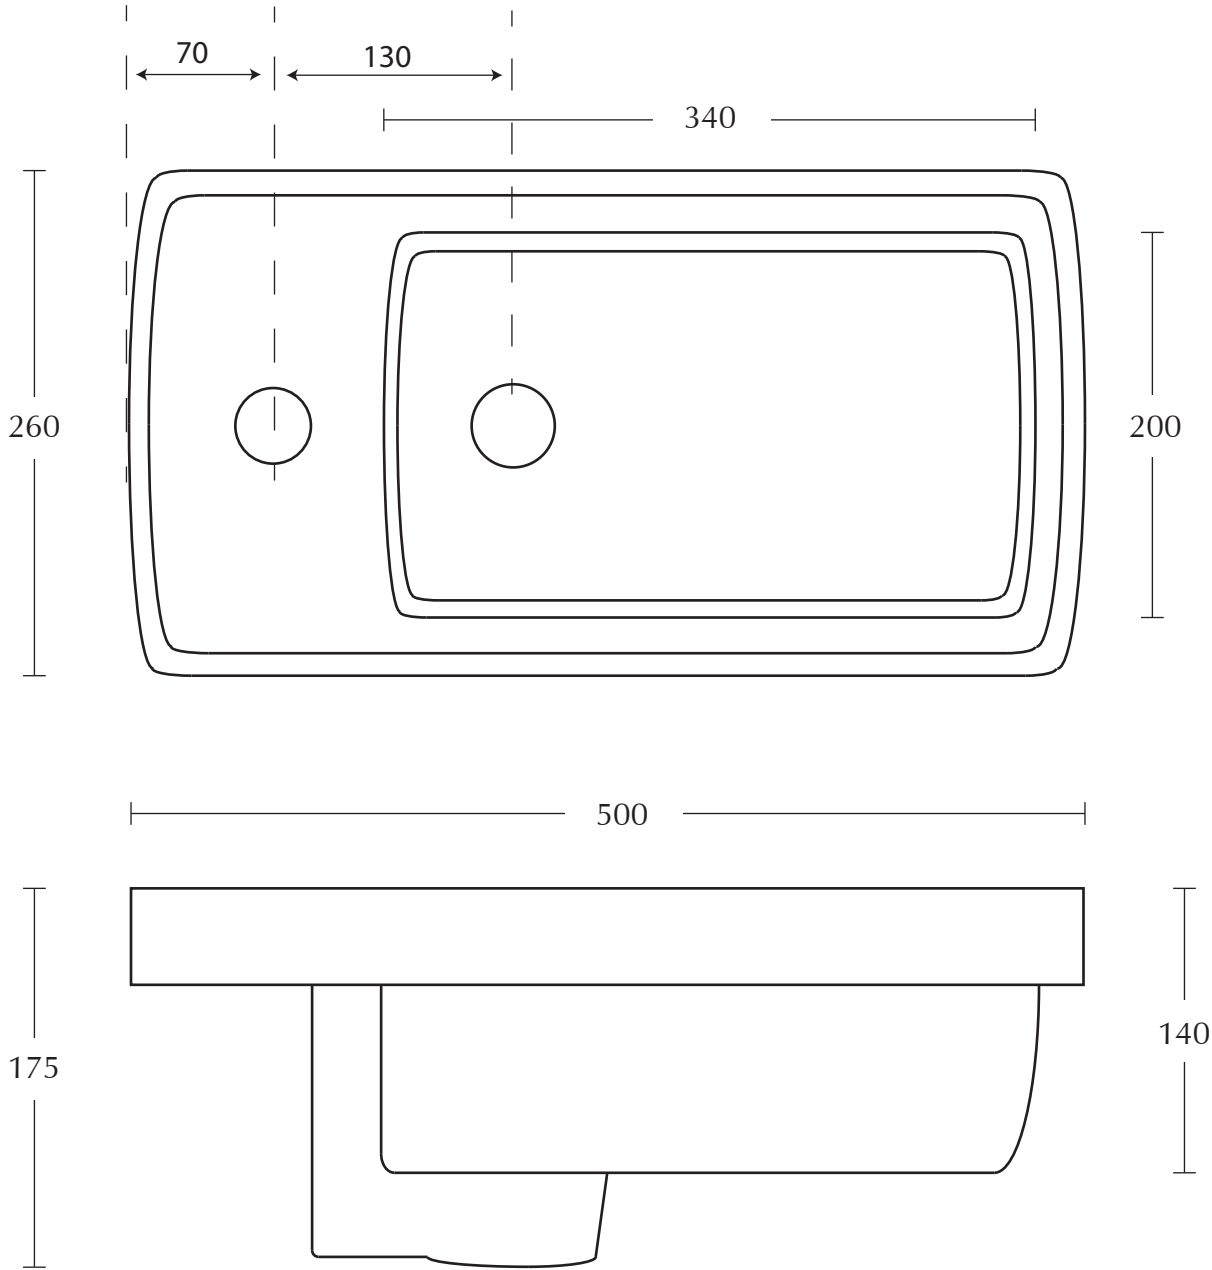

Ceramic Collection	
Radcliffe	Micro basin

**Note The Basin can be fitted with the tap on the Left Hand side or Right Hand side**

We recommend that all products are purchased with the assistance of a specialist bathroom retailer and always installed by an experienced installer who is a member of a recognized association. All sizes quoted are nominal: items may vary by plus or minus 2% against the figures quoted. When planning installations where dimensions are critical, it is essential that the space allowed for individual items is physically checked. Imperial Bathrooms can not be held liable for any costs associated with items not fitting in any given area. The contents of this statement are based on information correct at the time of publication. We reserve the right to make alterations and changes in product characteristics, fixing, packaging, operation etc at any time without notice.