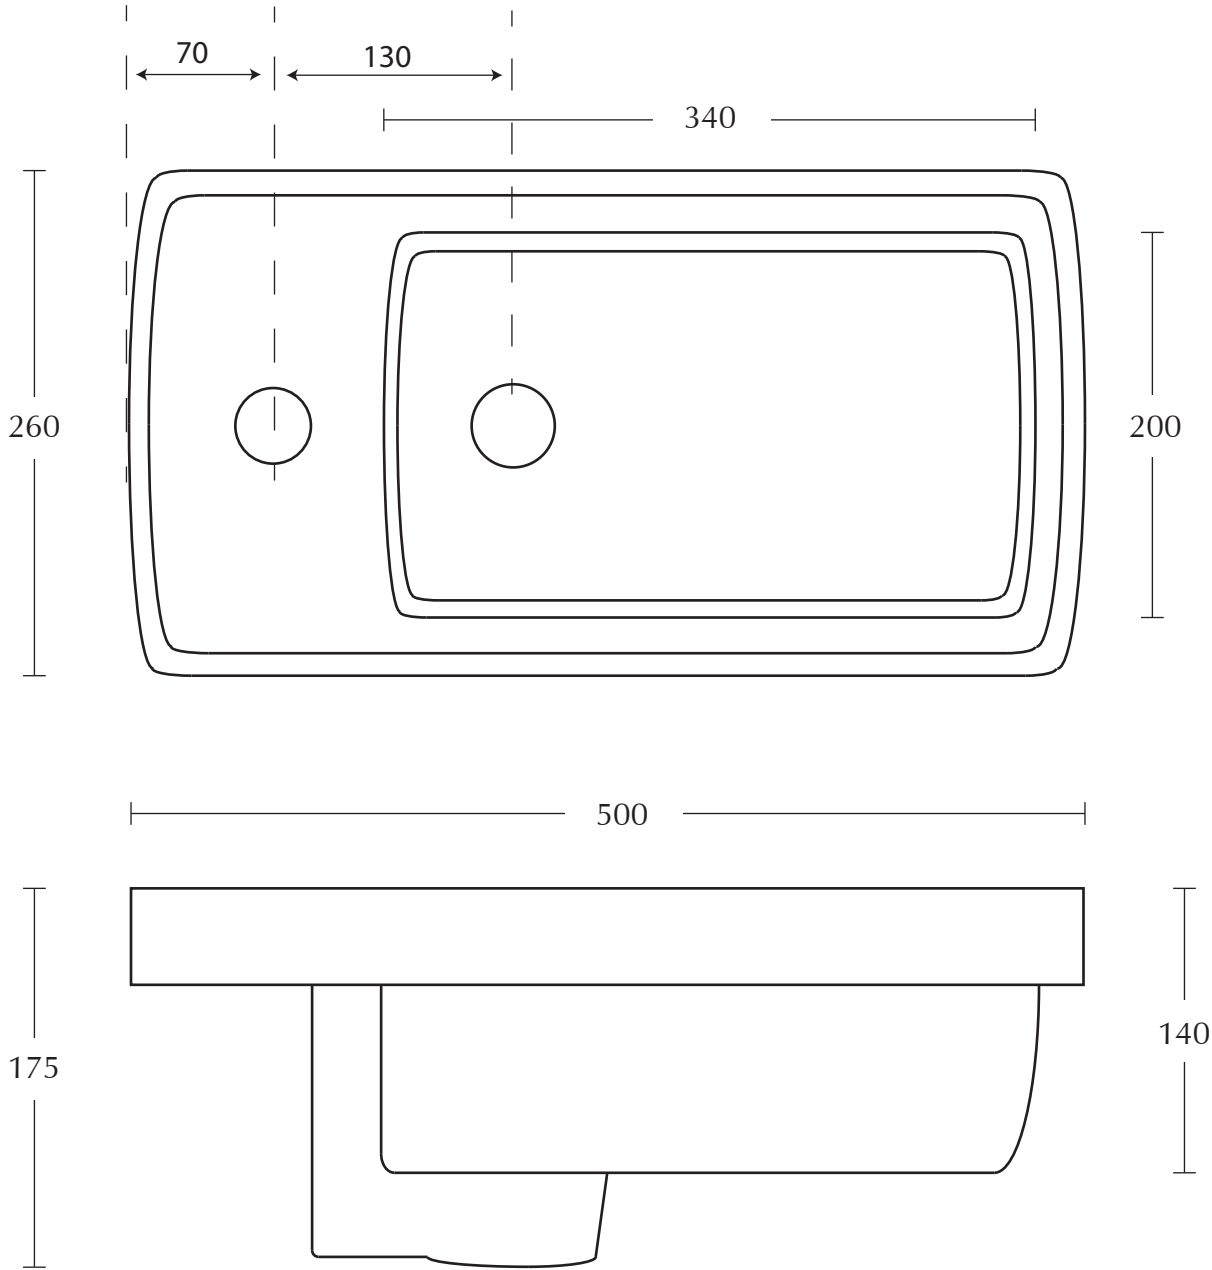

Ceramic Collection	
Carlyon	Cloak Vanity Basin

**Note The Basin can be fitted with the tap on the Left Hand side or Right Hand side**

We recommend that all products are purchased with the assistance of a specialist bathroom retailer and always installed by an experienced installer who is a member of a recognized association. All sizes quoted are nominal: items may vary by plus or minus 2% against the figures quoted. When planning installations where dimensions are critical, it is essential that the space allowed for individual items is physically checked. Imperial Bathrooms can not be held liable for any costs associated with items not fitting in any given area. The contents of this statement are based on information correct at the time of publication. We reserve the right to make alterations and changes in product characteristics, fixing, packaging, operation etc at any time without notice.