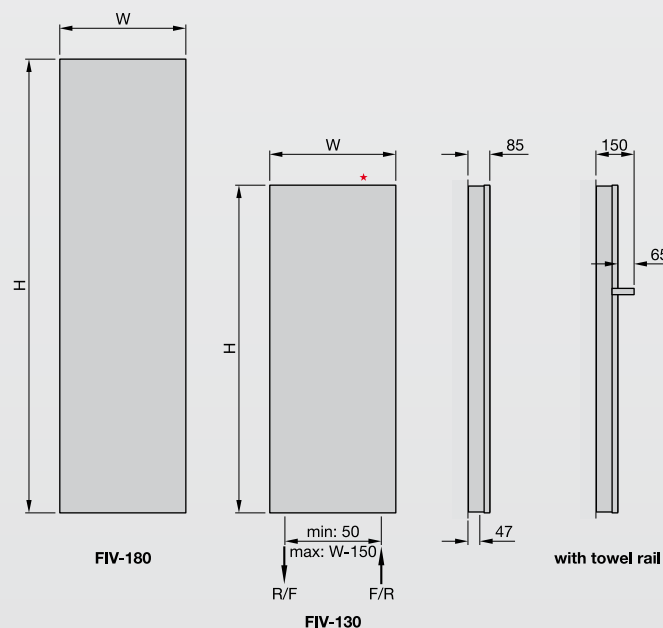

Technical specifications

Towel rail is easy to adjust and can be positioned at any height.

Self adjusting side panels adapt to the wall spacing

The flexible Zehnder EasyTube connections are ideal for refurbishments too.

Central heating Model stock 	H mm	W mm	Finish	Output $\Delta t=60K$ Watts/btu	Output $\Delta t=50K$ Watts/btuEN442	Weight kg	RRP (ex VAT)	RRP (inc 20% VAT)
FIV-130-050	1300	500	white	641/2187	513/1750	17,5	£505	£606,00
FIV-180-050	1800	500	white	852/2907	681/2324	23,6	£568	£681,60
FIV-180-060	1800	600	white	1022/3487	817/2788	28,3	£586	£703,20

Accessories

Model		RRP (ex VAT)	RRP (inc 20% VAT)
468158	522mm towel bar	£60,00	£72,00
468168	622mm towel bar	£66,00	£79,20

Max. working pressure: 10 bar

Colour finish: Standard colours from the Zehnder colour chart: white + 25%

Delivery: 20-30 working days

H = Height in mm
W = Width in mm