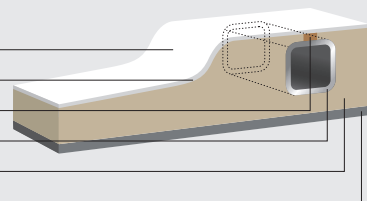

VORTEX TURBO WASTE

All our shower wastes are 90mm diameter high flow Vortex Turbo wastes designed to fit all our trays. They comply with EN274-3. This ensures that the water flows out at up to 30 litres per minute, making the Zamori shower waste one of the most efficient available - suitable for high volume showering applications.

The waste incorporates an easy clean removable filter and is supplied with a solvent weld adaptor for different waste pipe sizes.

ANTI-BACTERIAL

Zamori has added the silver-based anti bacterial additive Zeomic into the manufacturing process. The anti microbial qualities protect against harmful bacteria and suppresses mould growth,

ANTI-SLIP

Zamori anti-slip is simply the finest available with the highest anti-slip rating.

We are the only manufacturer to thermo bond the Swiss Grip Antislip onto the tray with a curing process - to ensure better performance for a cleaner & longer lasting surface.

DIN51097 class C anti-slip ramp test

PATENTED REINFORCEMENT

All our trays are acrylic framed with our patented steel frame, formed to be the exact shape of the tray, to ensure rigidity for a lifetime of use. The trays are flat on the under-surface; this makes installation and levelling very easy.

Our steel frame is the subject of Patent Number: GB2440719 (A)

1. 1 Acrylic capped ABS layer
2. 2 Bonding layer
3. 3 Thickness control pad
4. 4 Steel frame structure
5. 5 PU Foam
6. 6 Insulation layer - ABS sheet

Due to continuous product improvements we reserve the right to change the product specification without prior notice. The text, images and layout of this catalogue are protected by copyright and other intellectual property rights. All images within this brochure are, where possible, a true representation of our products. Some colours may vary. Please visit the website for more information.

Our website should be used as reference for the most up to date product specification. All prices in this brochure include VAT at 20%.

Zamori is part of the Britton Contemporary Range, go to brittonbathrooms.com for more information.