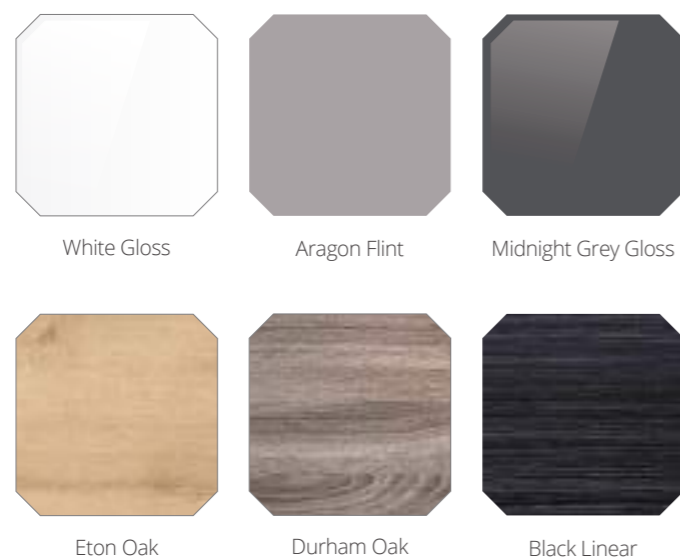

22mm Laminate worktop finishes

22mm Coralux solid surface worktop finishes

22mm Edge profile options

50mm Laminate framing and worktop finishes

For a contemporary look add i-Line frames.

20mm Marble effect Coralux solid surface worktop finishes