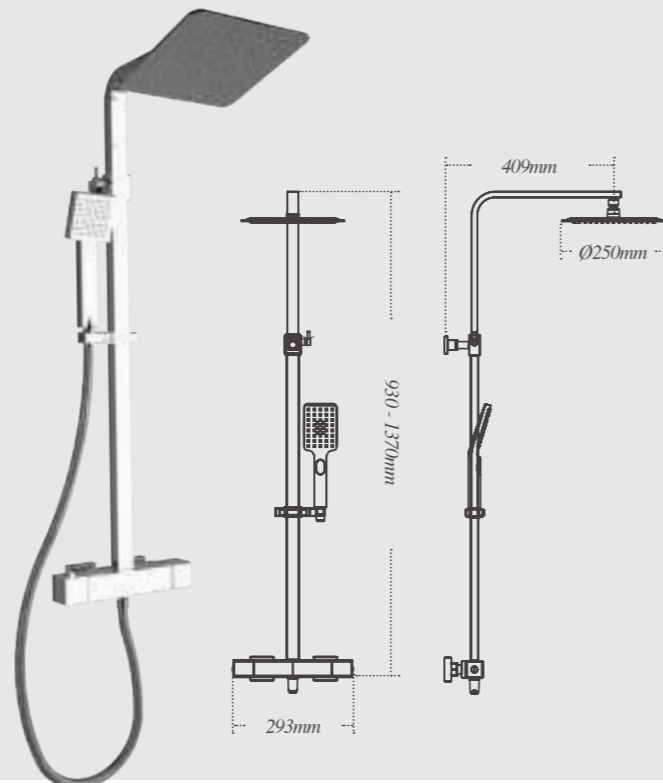

Square concealed shower valve

High / Low pressure