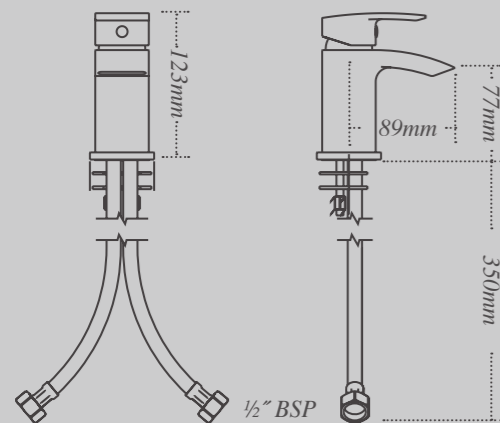

Razo short projection basin monobloc mixer tap

With click-clack waste High / Low pressure
0.2 bar: 4.1 l/m 0.5 bar: 6.5 l/m 1.0 bar: 9.4 l/m 3.0 bar: 16.5 l/m