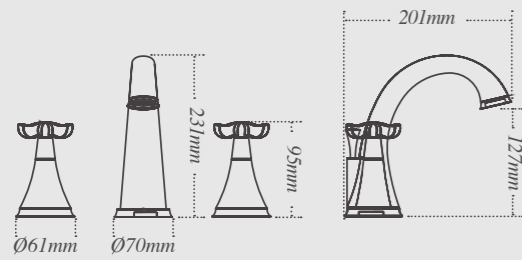

Salino basin monobloc mixer tap

With pop-up waste High / Low pressure
0.2 bar: 14.0 l/m 0.5 bar: 21.0 l/m
1.0 bar: 29.4 l/m 2.0 bar: 41.4 l/m