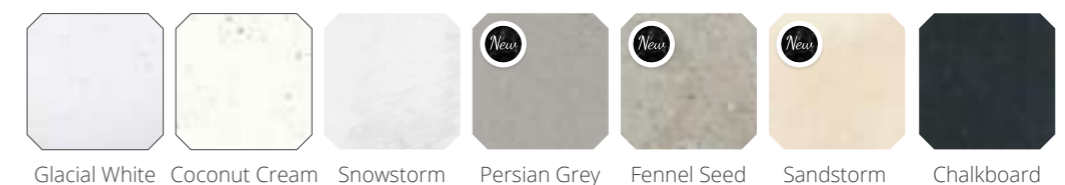

Geo Store drawer finishes

Geo Store carcass finishes

Geo Coralux solid surface finishes

Geo Freeflow

in Eton Oak

How we created this look...

*Door finish: Eton Oak Carcass colour: Eton Oak Brassware: Paletto Sanitaryware: Quantum Round
Wall tiles: Crema Canaletto and Parisian Storm Floor tiles: Warehouse Grey
Furniture: Freeflow Coralux solid surface washbasin, Geo store units, deluxe eclipse mirror and
Sensuelle freestanding bath with painted skirt in Dove Grey*