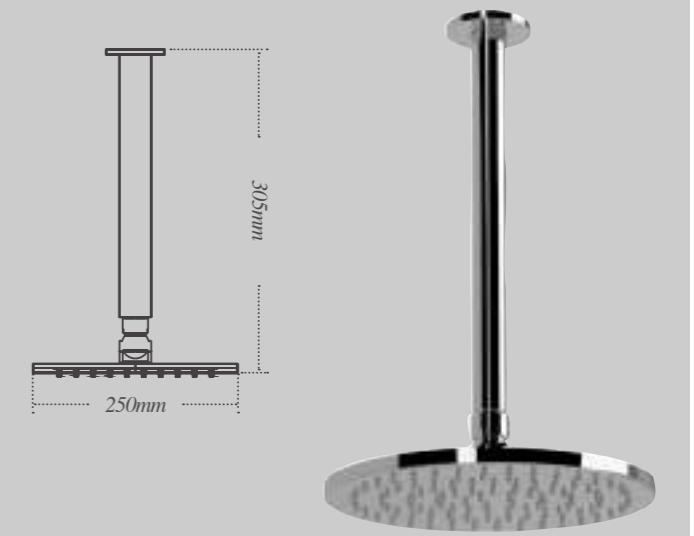

High pressure

Square ceiling showerhead

High pressure

Round ceiling showerhead

High pressure

Traditional wall mounted showerhead

High pressure

Traditional ceiling showerhead