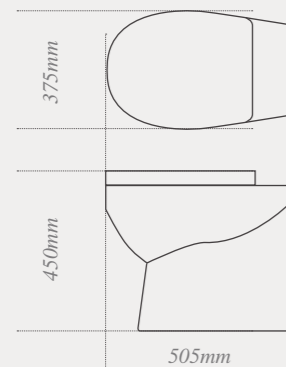

Matese

Matese semi-recessed washbasin

with integrated overflow and one tap hole, for use with a fitted washbasin unit.

W: 560mm D: 480mm H: 185mm

Matese cloakroom semi-recessed washbasin

with integrated overflow and one tap hole, for use with a reduced depth fitted washbasin unit.

W: 440mm
D: 350mm
H: 155mm

Matese short projection semi-recessed washbasin

with integrated overflow and one tap hole, for use with a reduced depth fitted washbasin unit.

W: 555mm
D: 360mm
H: 155mm

Matese back-to-wall toilet

with soft close seat.
Ideal for use with a toilet unit.
Short projection depth of only 505mm

W: 375mm D: 505mm H: 450mm

Quantum Round

Quantum Round semi-recessed washbasin

with integrated overflow, for use with a fitted washbasin unit. One or three tap hole option.

W: 550mm D: 460mm H: 160mm

Quantum Round cloakroom semi-recessed washbasin

with integrated overflow, for use with a reduced depth fitted washbasin unit. One or two tap hole option.

W: 450mm
D: 355mm
H: 135mm

Quantum Round short projection semi-recessed washbasin

with integrated overflow, for use with a reduced depth fitted washbasin unit. One or two tap hole option.

W: 550mm
D: 355mm
H: 160mm

Quantum Round back-to-wall toilet

with soft close seat. Ideal for use with a toilet unit.*

W: 360mm D: 550mm H: 410mm

Quantum Round wall-hung toilet

with soft close seat. Ideal for use with a toilet unit.*

W: 360mm D: 550mm H: 340mm

* Roseberry co-ordinating painted seat available