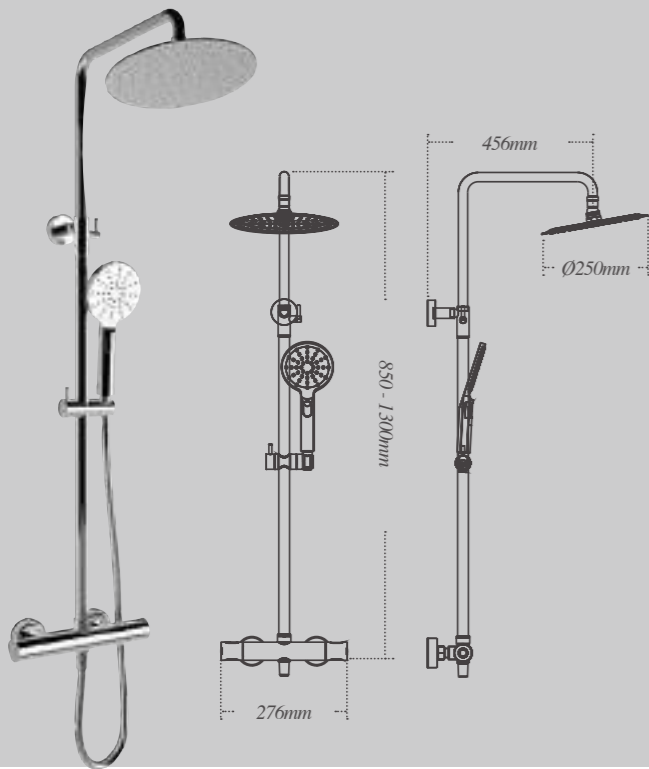

Showers

Aras round cylindrical bar valve with telescopic overhead kit, sliding holder, handset and ultra thin round drench head

High / Low pressure

Aras square cylindrical bar valve with telescopic overhead kit, sliding holder, handset and ultra thin square drench head