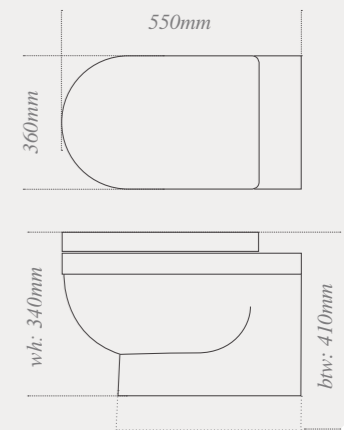

* Roseberry co-ordinating painted seat available