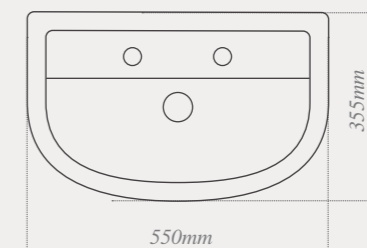

W: 550mm
D: 355mm
H: 160mm