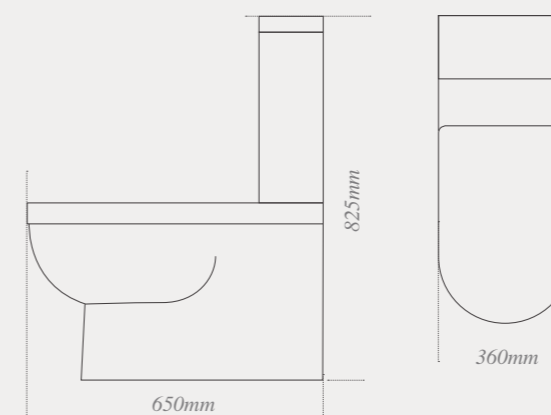

Quantum Square wall-hung toilet

with soft close seat, ideal for use with a toilet unit*

W: 360mm D: 560mm H: 340mm