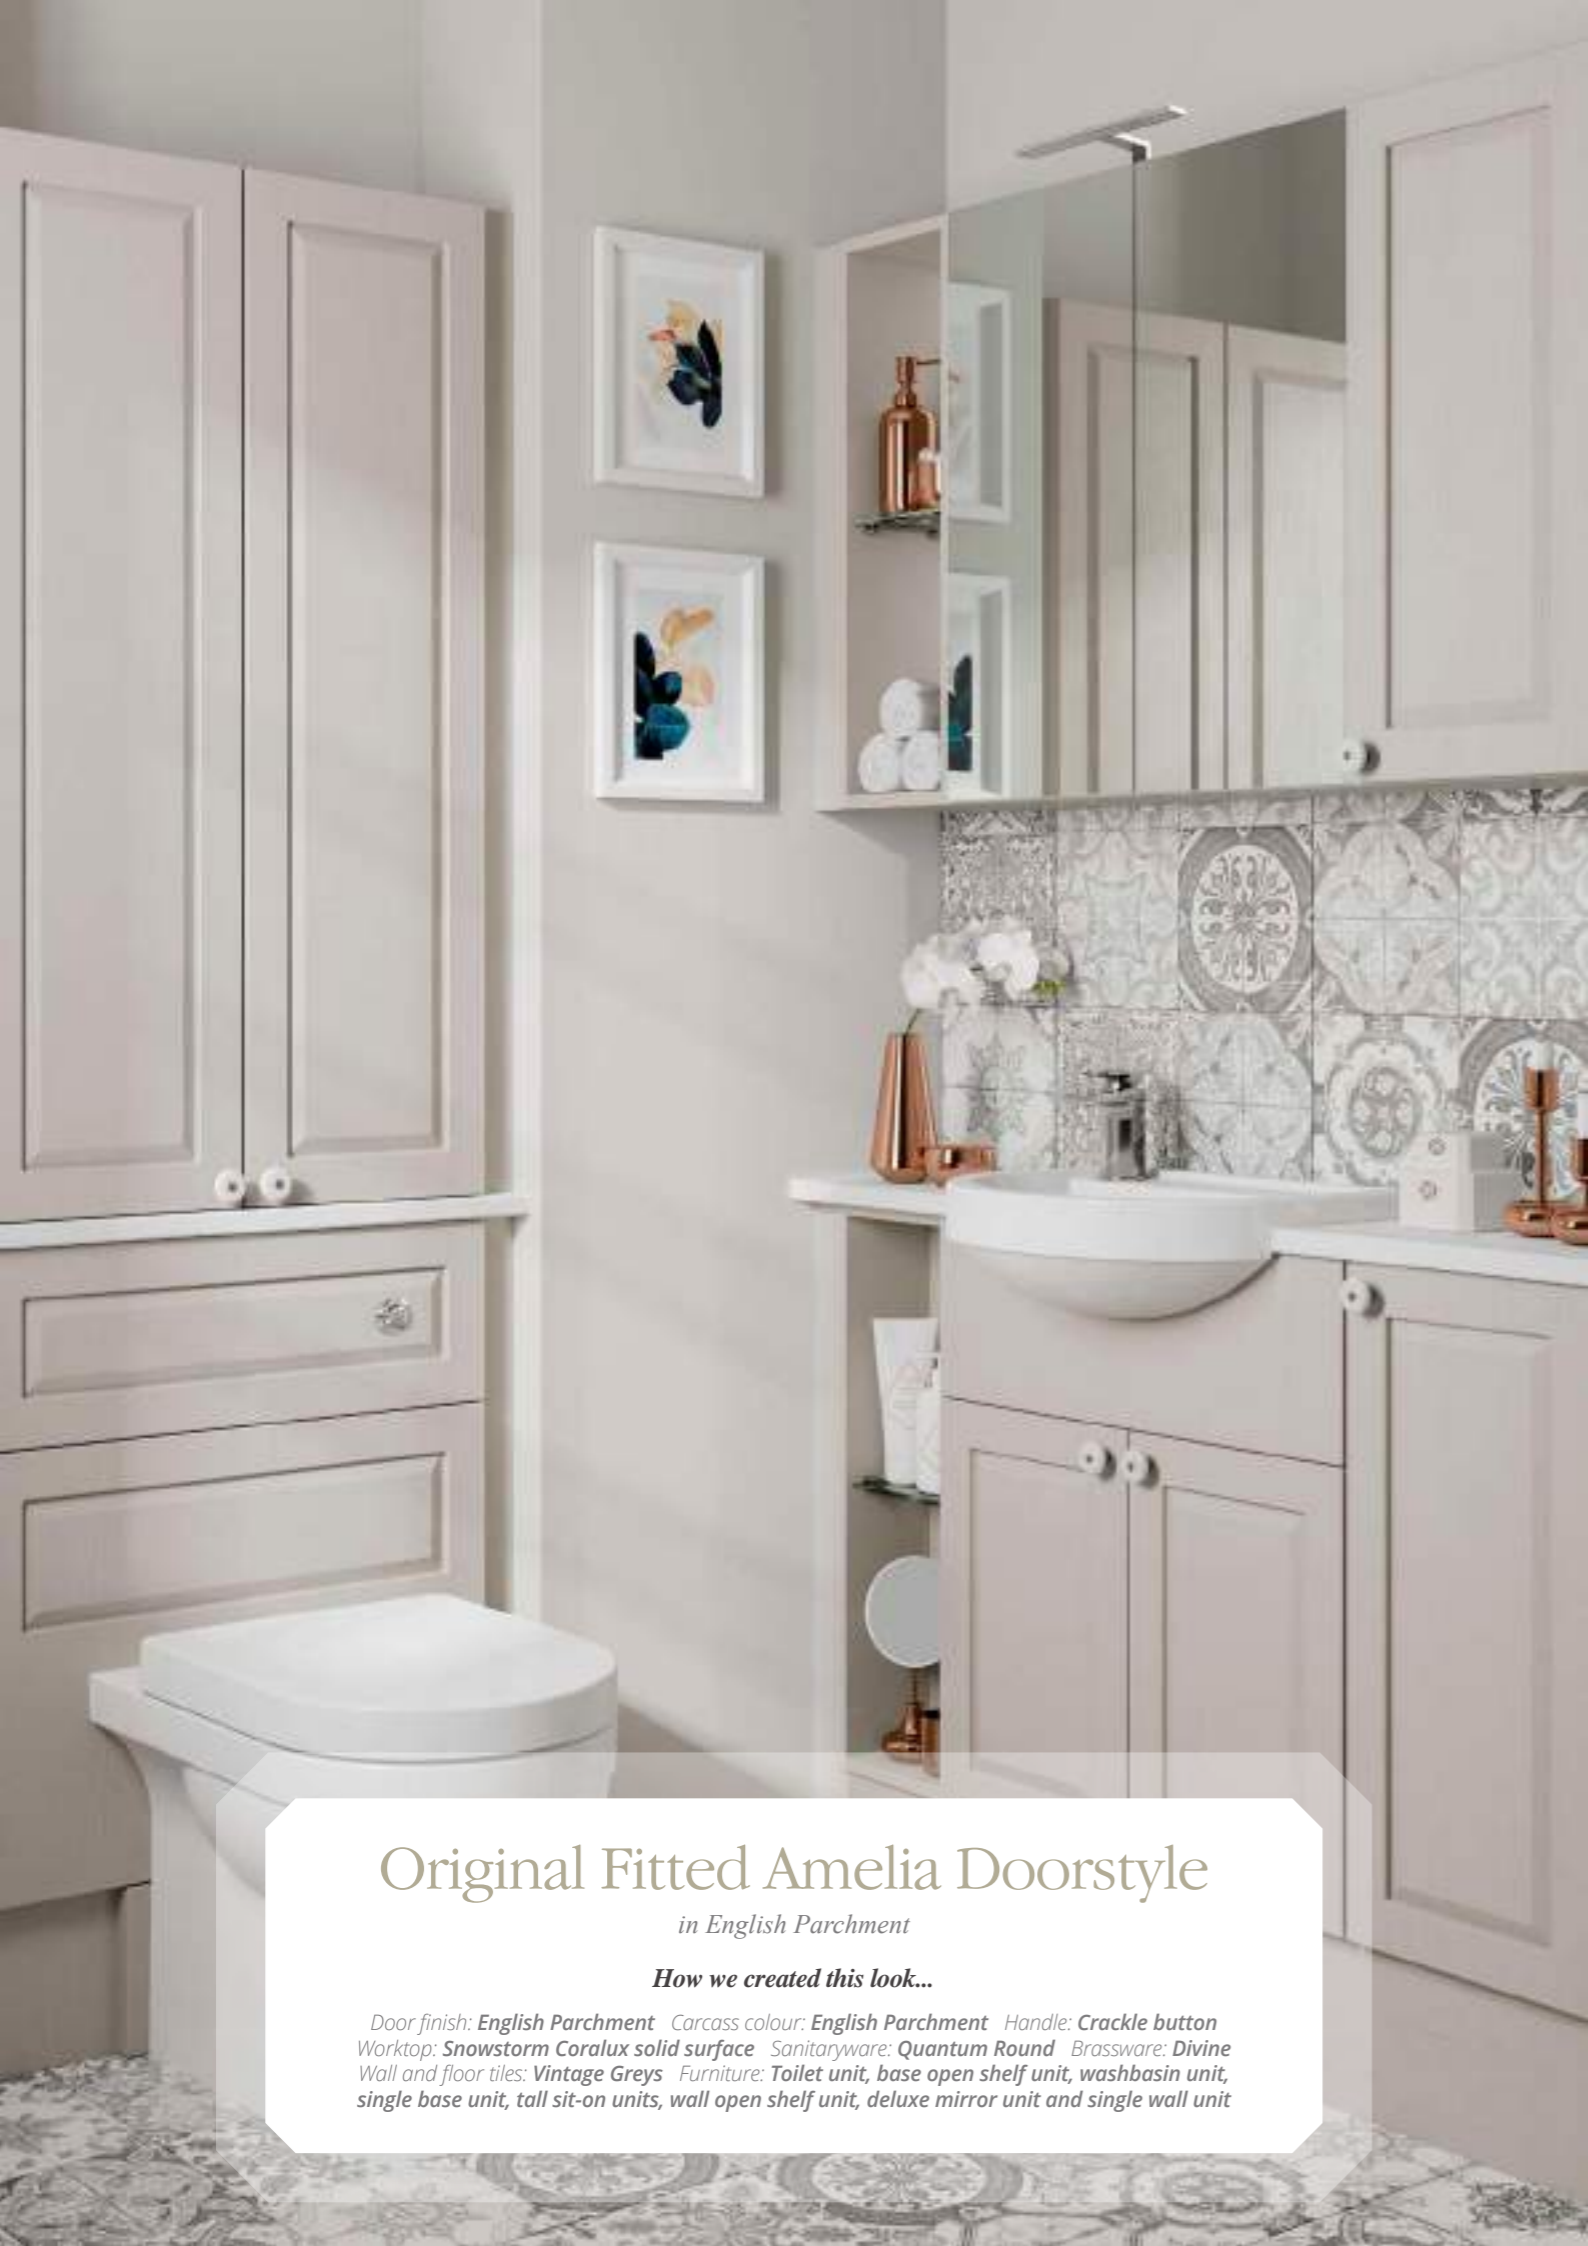

Original Fitted Amelia Doorstyle

in English Parchment

How we created this look...

Door finish: **English Parchment** Carcass colour: **English Parchment** Handle: **Crackle button**
Worktop: **Snowstorm Coralux solid surface** Sanitaryware: **Quantum Round** Brassware: **Divine**
Wall and floor tiles: **Vintage Greys** Furniture: **Toilet unit, base open shelf unit, washbasin unit, single base unit, tall sit-on units, wall open shelf unit, deluxe mirror unit and single wall unit**