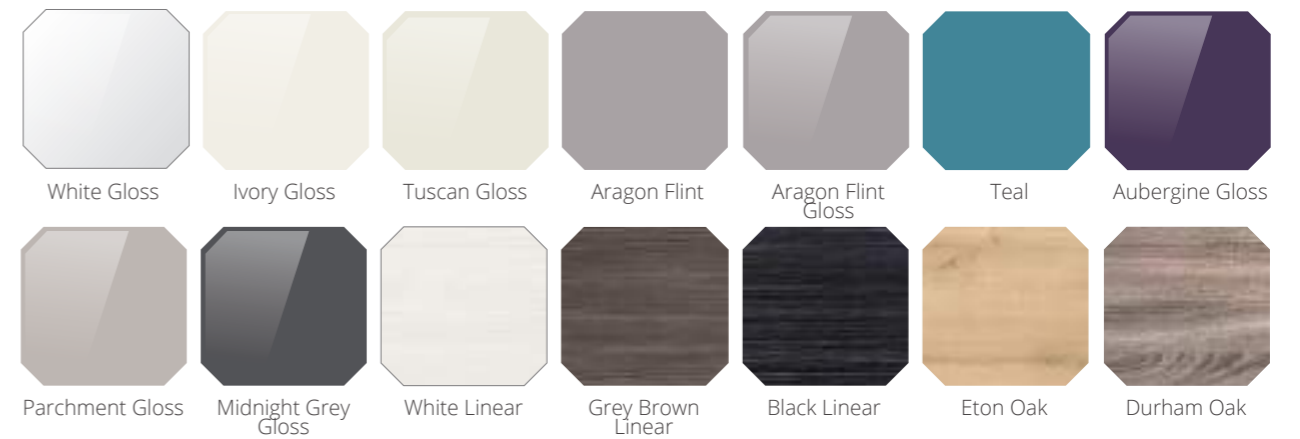

Geo Store drawer finishes

Geo Store carcass finishes

Geo Coralux solid surface finishes

Geo Freeflow

in Eton Oak

How we created this look...

*Door finish: Eton Oak Carcass colour: Eton Oak Brassware: Paletto Sanitaryware: Quantum Round
Wall tiles: Crema Canaletto and Parisian Storm Floor tiles: Warehouse Grey
Furniture: Freeflow Coralux solid surface washbasin, Geo store units, deluxe eclipse mirror and
Sensuelle freestanding bath with painted skirt in Dove Grey*