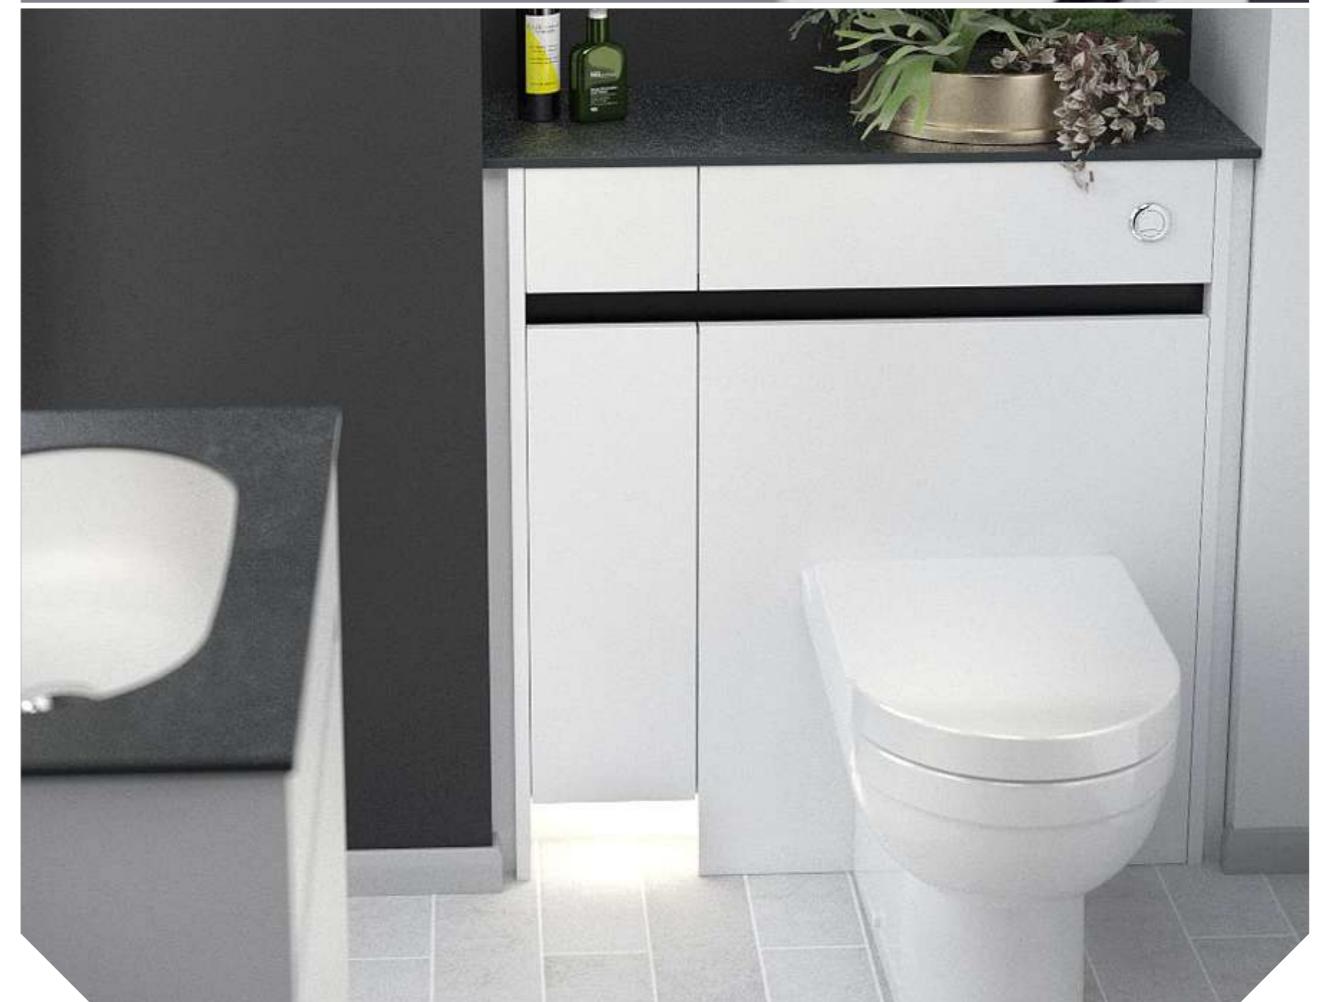

Contemporary Fitted

in Flat White

How we created this look...

Top and bottom fascia: **Flat White** Metallic handle trim: **Matt Black** Worktop: **Graphite Slate compact laminate**
Sanitaryware: **Monet Round** Brassware: **Razo** Wall tiles: **Venetian Marble** Floor tiles: **Warehouse White**
Furniture: **Wall mounted washbasin unit, toilet roll unit, toilet unit and mirror unit**