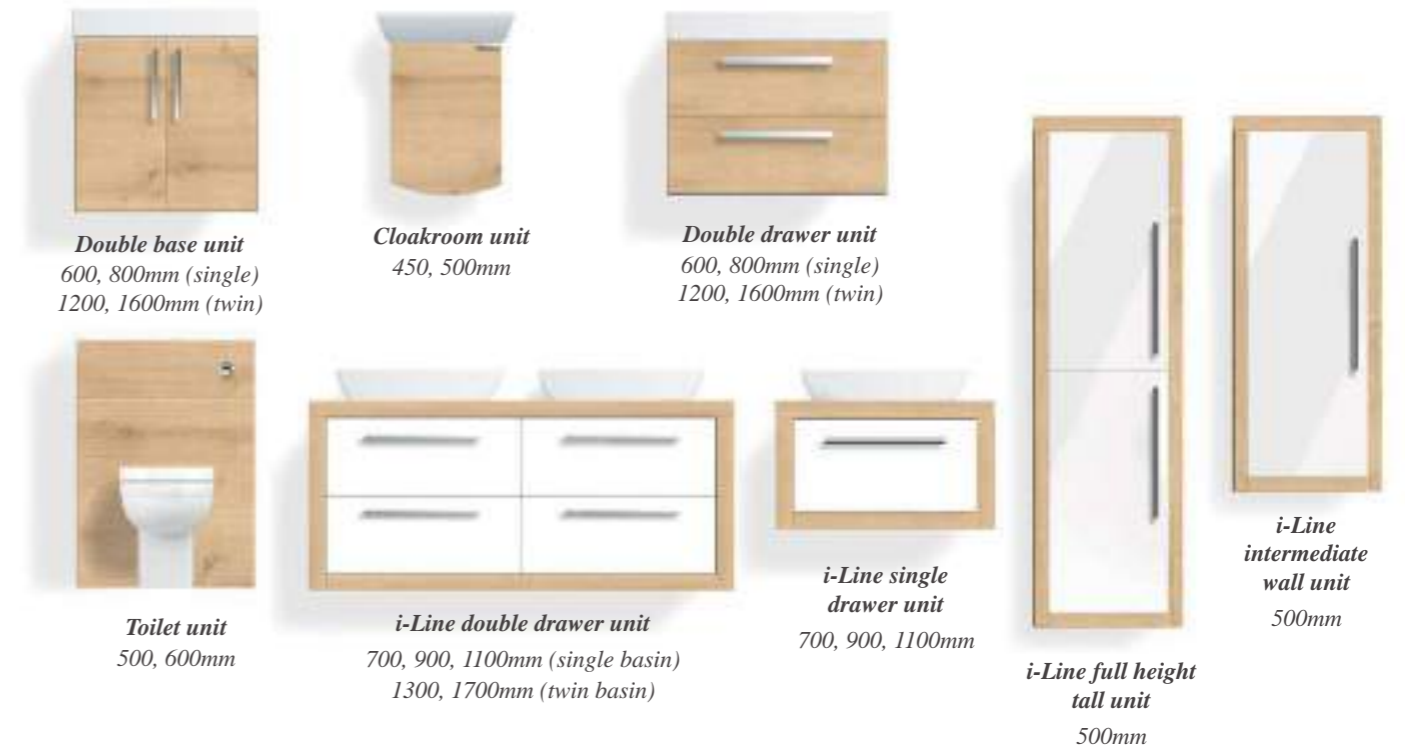

Unit overview

you

Double base unit
600, 800mm (single)
1200, 1600mm (twin)

Cloakroom unit
450, 500mm

Double drawer unit
600, 800mm (single)
1200, 1600mm (twin)

Toilet unit
500, 600mm

i-Line double drawer unit
700, 900, 1100mm (single basin)
1300, 1700mm (twin basin)

i-Line single drawer unit
700, 900, 1100mm

i-Line full height tall unit
500mm

i-Line intermediate wall unit
500mm

i-Line

A more contemporary look can be achieved by framing You wall mounted with chunky i-Line frames.

Washbasin options
Choice of sit-on washbasins