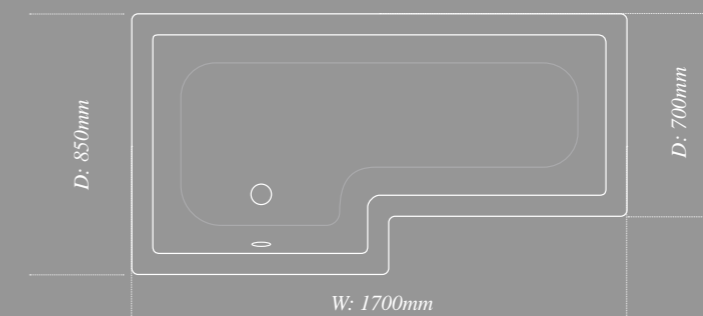

W: 1700mm D: 850mm H: 525-600mm