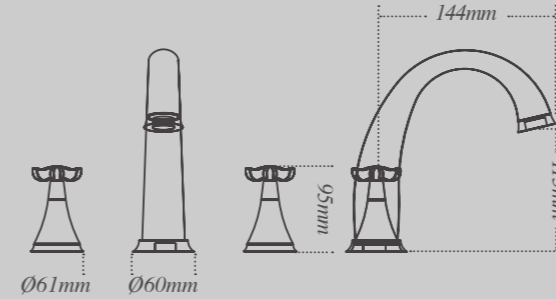

Salino three hole bath filler set

High pressure
0.2 bar: 19.1 l/m 0.5 bar: 30.3 l/m 1.0 bar: 41.8 l/m 2.0 bar: 58.5 l/m