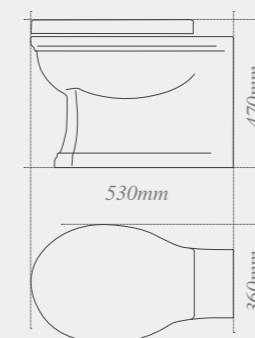

Quantum Classical

Monet Round & Monet Classical

with integrated overflow and two tap holes, for use with a reduced depth fitted washbasin unit

* Roseberry co-ordinating painted seat available