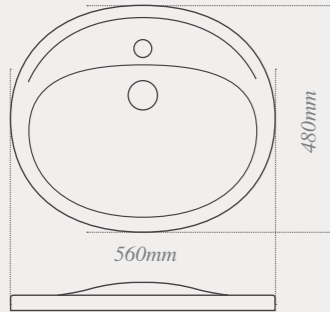

W: 560mm D: 480mm