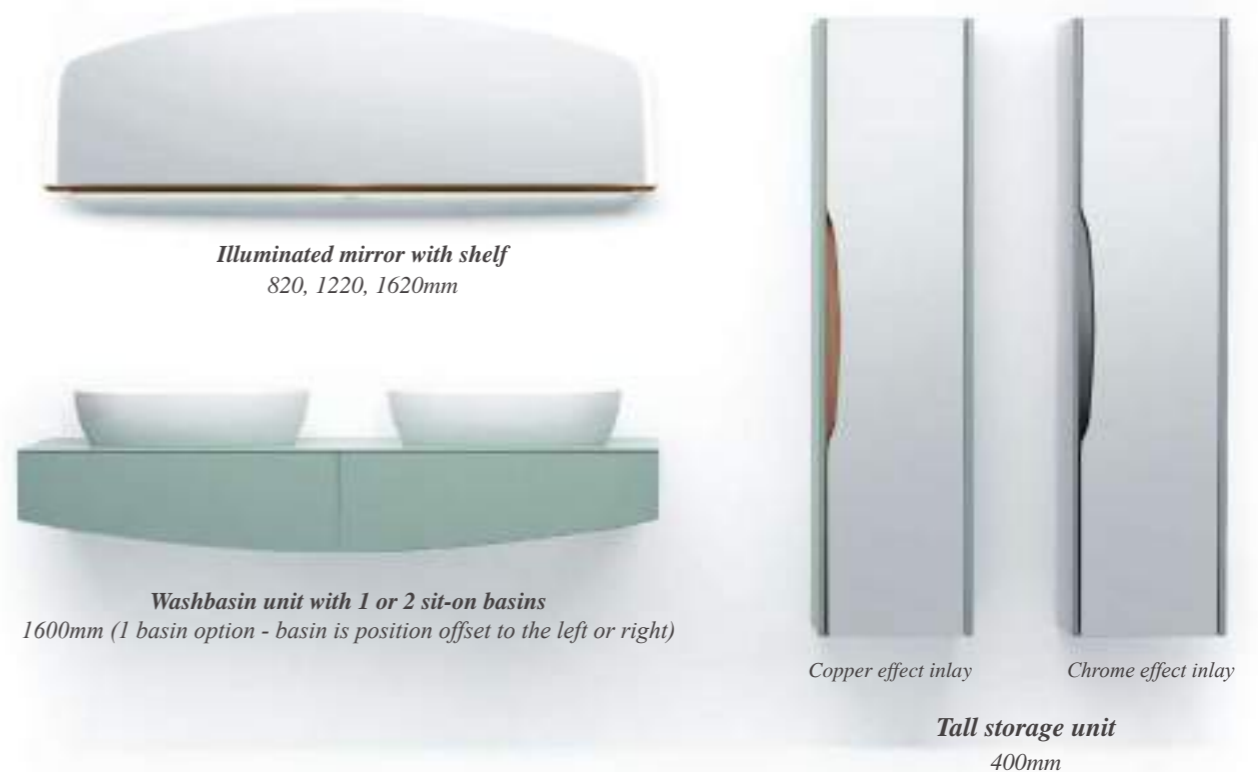

Unit overview

Illuminated mirror with shelf
820, 1220, 1620mm

Washbasin unit with 1 or 2 sit-on basins
1600mm (1 basin option - basin is position offset to the left or right)

Copper effect inlay   Chrome effect inlay

Tall storage unit
400mm