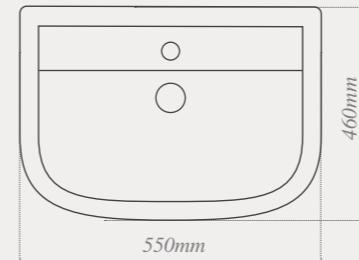

W: 410mm D: 700mm H: 785mm

Quantum Classical back-to-wall toilet
with soft close seat, ideal for use with a toilet unit

W: 355mm D: 560mm H: 450mm

Monet Round & Monet Classical

Monet Round semi-recessed washbasin - 1 tap hole
with integrated overflow