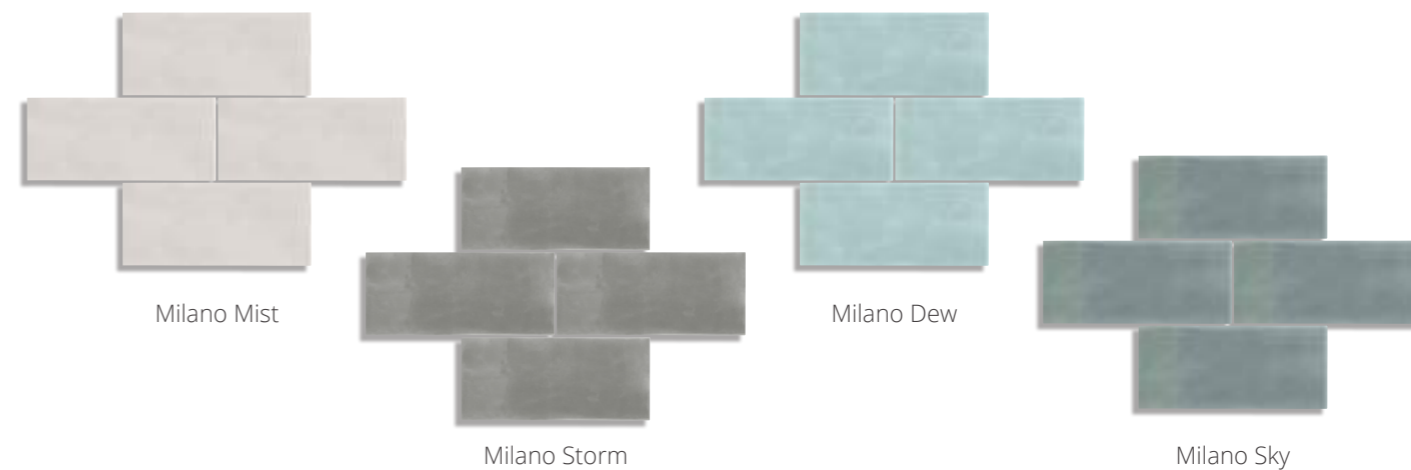

Milano Wall tiles

Glossy pastel coloured ceramic subway tiles in a rustic, handmade style **25 x 11cm**