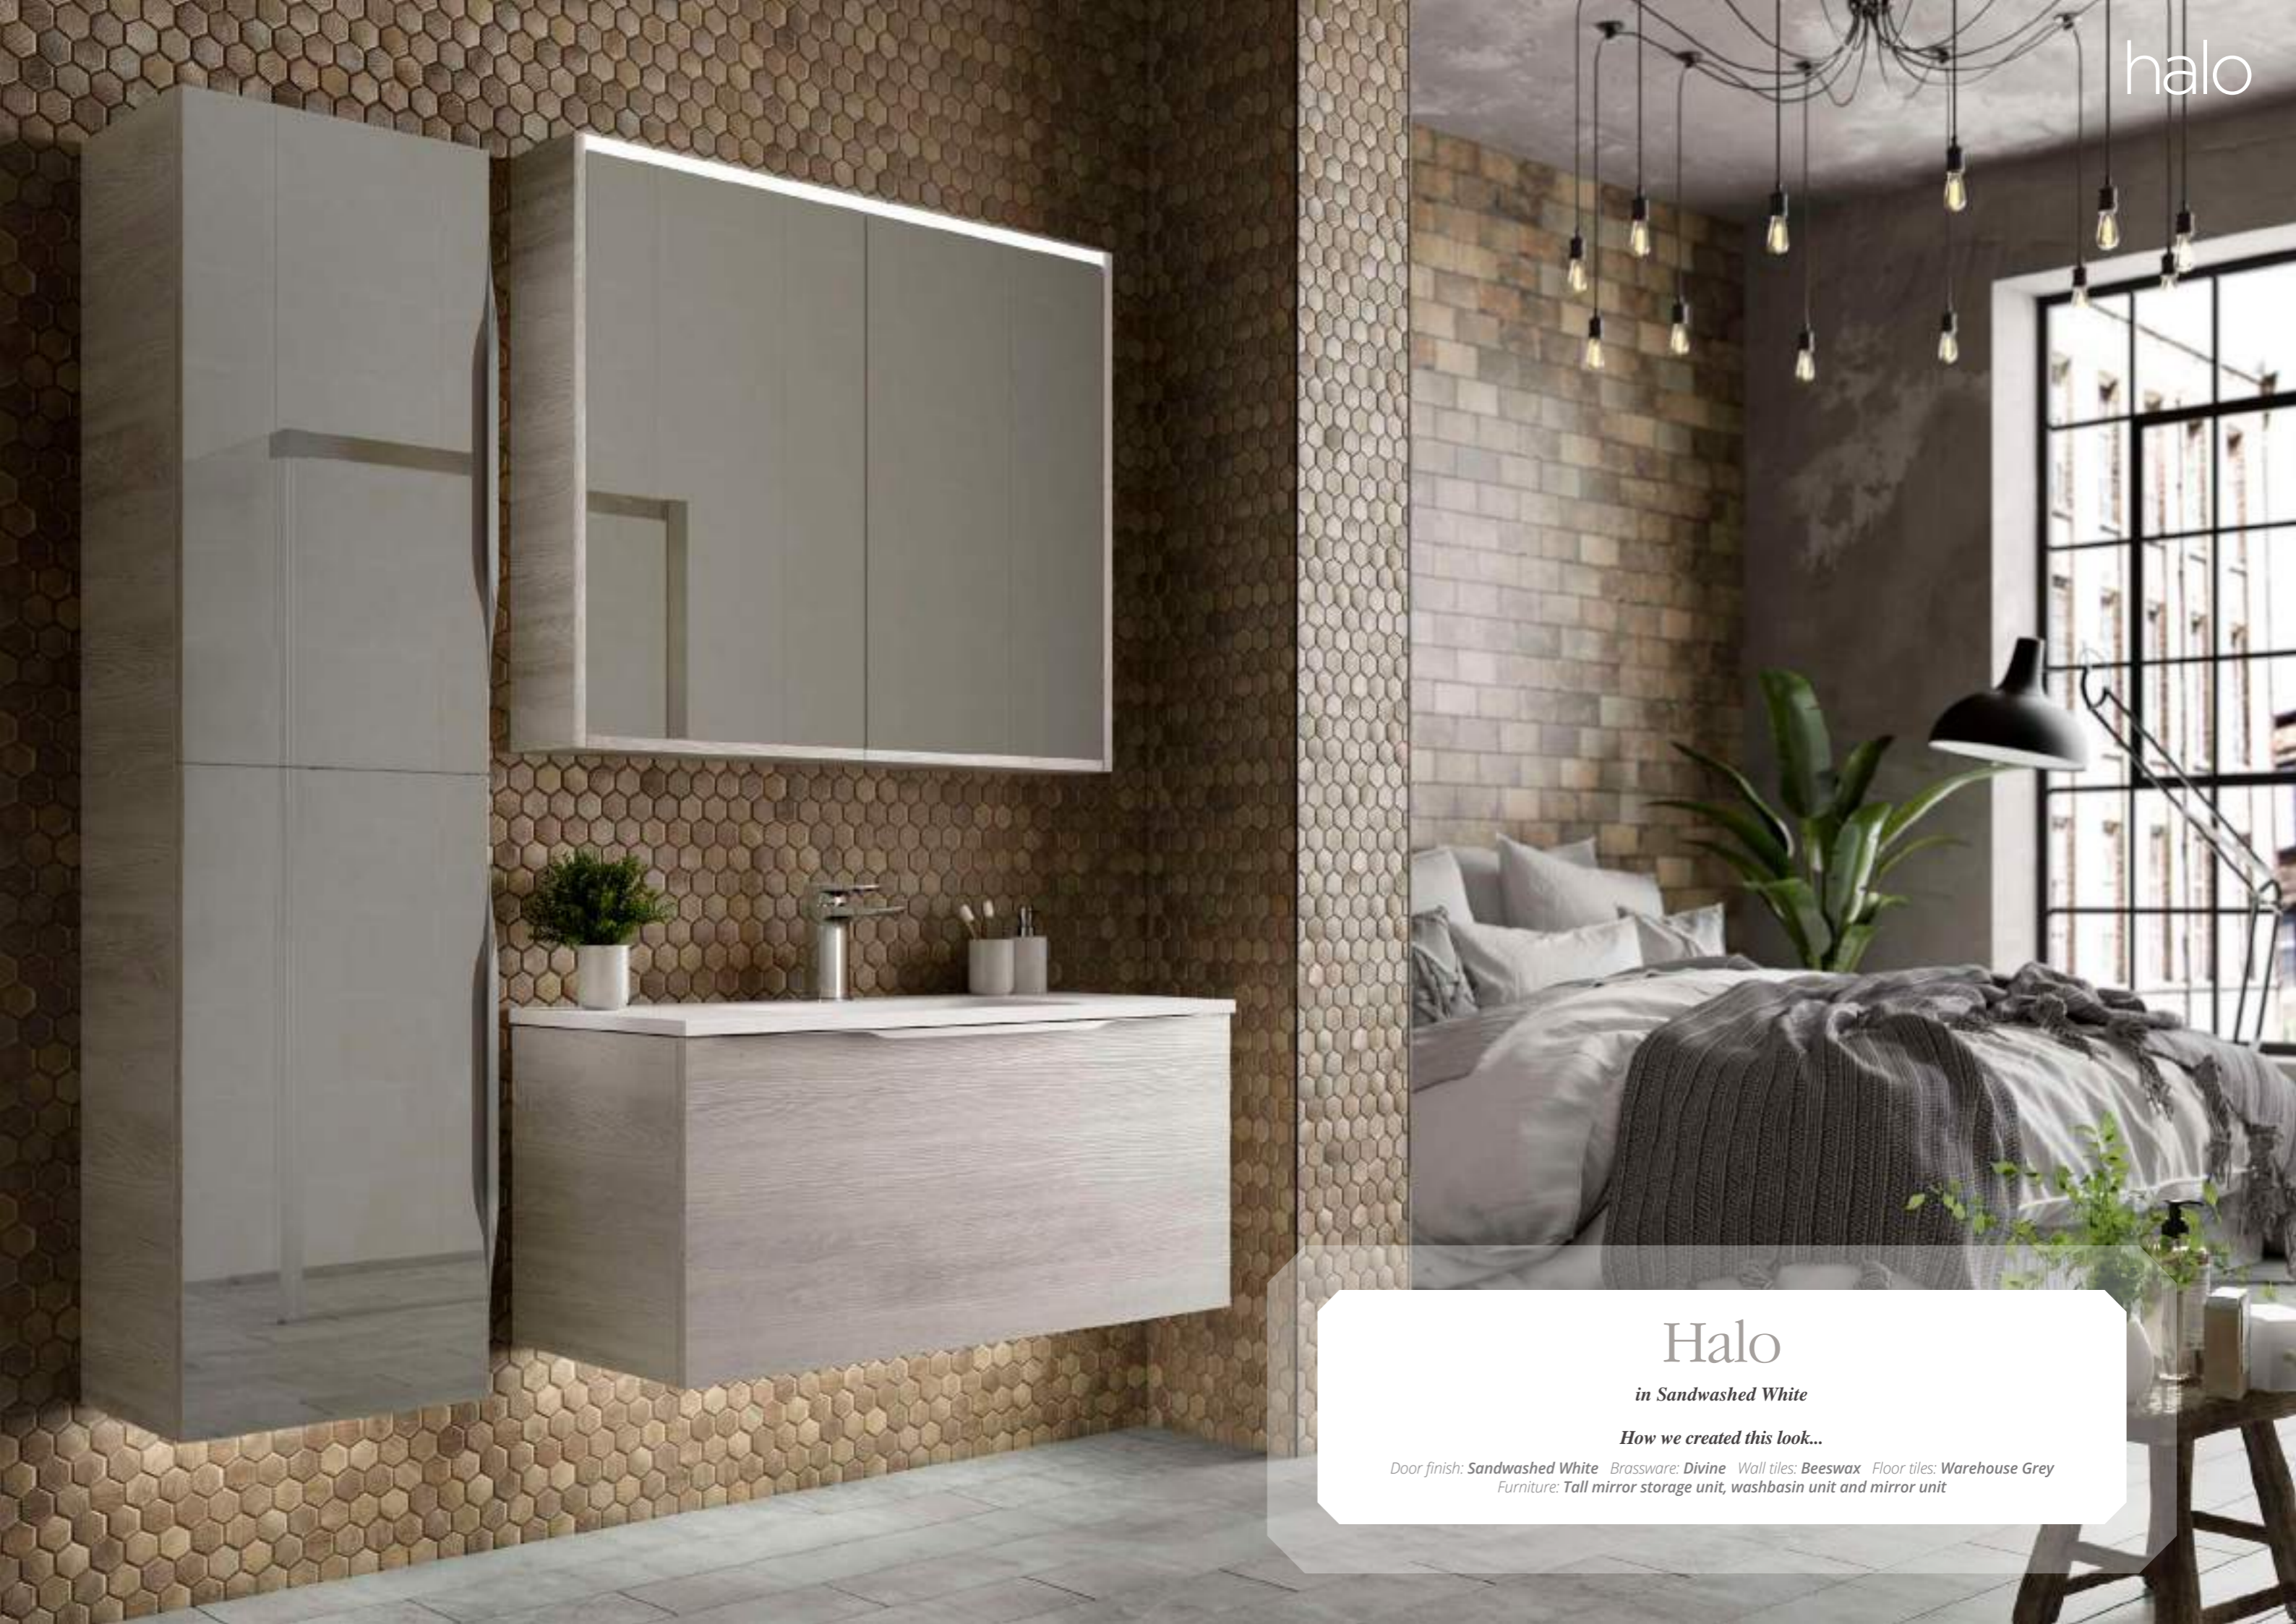

Powder Grey Gloss

Texture finishes

Cityscape

Sandwashed White

Wall mounted contemporary style

Concealed accessory drawer with divided compartments

Halo

in Sandwashed White