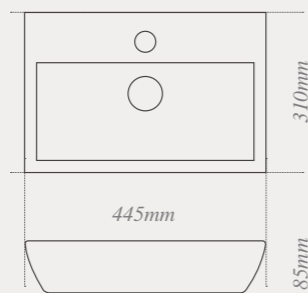

■ **Downton double door mirror unit**
650 x 696mm

■ **Roseberry fitted mirror cabinet**
600 x 660mm
700 x 660mm

■ **Roseberry modular mirror cabinet**
590 x 706mm
790 x 706mm
1158 x 706mm
1558 x 706mm

Traditional mirrors

W: 430mm D: 430mm H: 150mm

Quantum Square Elegant sit-on washbasin

with integrated overflow and one tap hole

W: 500mm D: 420mm H: 90mm

Quantum Square ceramic slabtop basin

with integrated overflow and one tap hole. Available in 500mm or 600mm wide

W: 500 / 600mm D: 440mm H: 130mm

Quantum Square Elegant cloakroom sit-on washbasin

with integrated overflow and one tap hole

W: 445mm D: 310mm H: 85mm

Opula sit-on washbasin

ideal for use with wall mounted or deck mounted taps