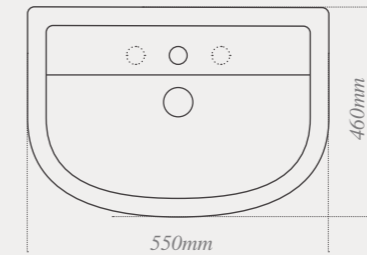

Quantum Round

Quantum Round semi-recessed washbasin

with integrated overflow, for use with a fitted washbasin unit. One or three tap hole option.