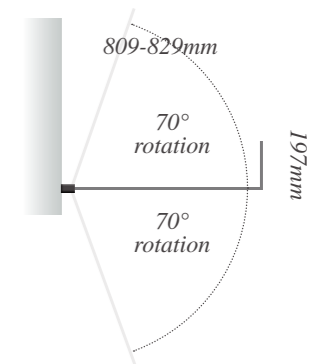

All Utopia bath shower screens are now significantly thicker for a premium quality feel. Single panel, double panel and Definity screens feature 8mm toughened glass.

* Symmetry curved screen is 6mm