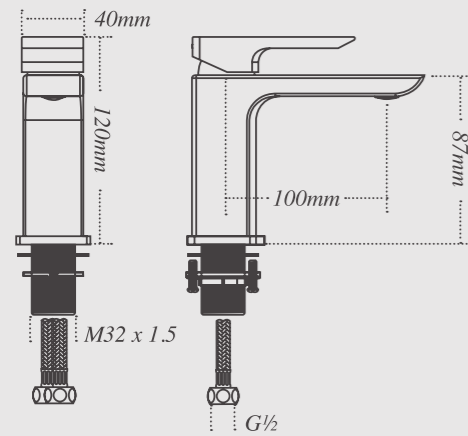

Divine bath shower mixer

High / Low pressure
0.2 bar: 9.0 l/m 0.5 bar: 14.5 l/m 1.0 bar: 21.5 l/m 3.0 bar: 40.0 l/m

High / Low pressure: Suitable for high and low pressure systems, operating at 0.2 BAR and above.

High pressure: Only suitable for high pressure systems operating at 1.0 BAR and above.
Only thermostatically controlled valves should be used to operate a shower.