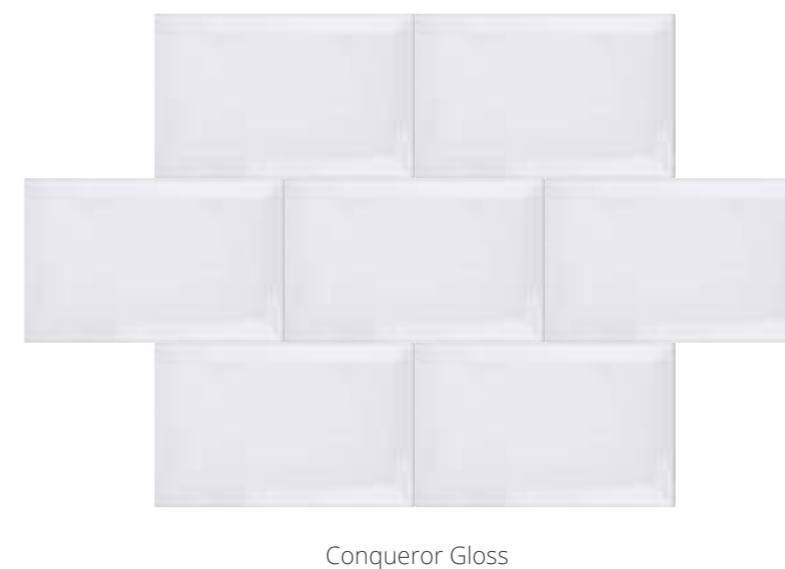

Conqueror Wall tiles

White oversized brick wall tile with a bevelled edge profile **31 x 20cm**