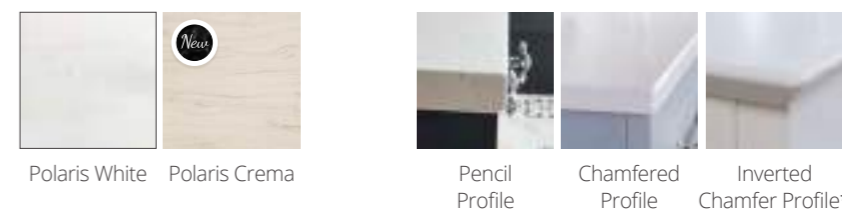

Freestanding cloakroom unit
500mm

Double door unit
600, 800mm

Toilet unit
654mm

Roseberry paint finishes

22mm Coralux solid surface worktop finishes

20mm Marble effect Coralux solid surface worktop finishes