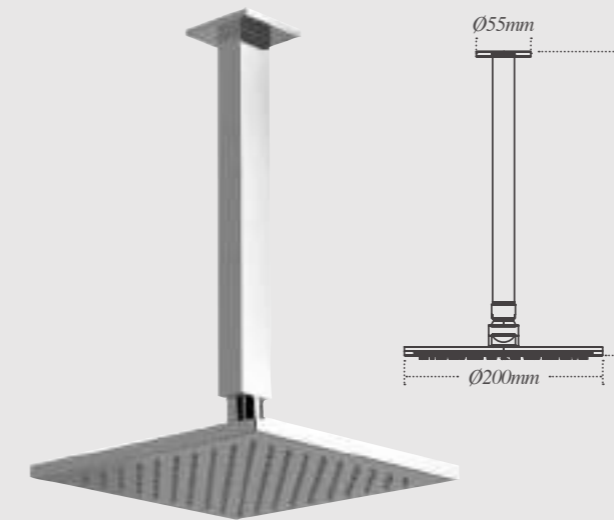

High pressure