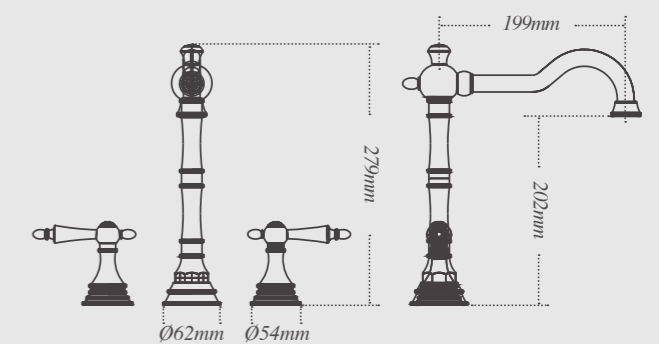

Regent concealed thermostatic shower valve

High / Low pressure
0.2 bar: 6.8 l/m 0.5 bar: 10.0 l/m
1.0 bar: 14.0 l/m 2.0 bar: 19.6 l/m

High / Low pressure: Suitable for high and low pressure systems, operating at 0.2 BAR and above.

High pressure: Only suitable for high pressure systems operating at 1.0 BAR and above.

Only thermostatically controlled valves should be used to operate a shower.

The Regent monobloc basin mixer is not suitable for use with the Quantum Round Short Projection and Cloakroom semi-recessed basins.