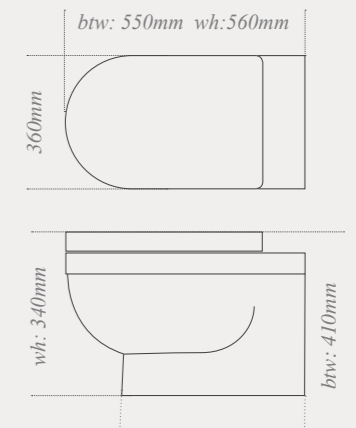

Sit-on washbasins and Rodin toilets

Miro sit-on washbasin

with integrated overflow, ideal for use with wall mounted furniture

W: 430mm D: 430mm H: 150mm

Quantum Square Elegant sit-on washbasin

with integrated overflow and one tap hole

W: 500mm D: 420mm H: 90mm

Quantum Square ceramic slabtop basin

with integrated overflow and one tap hole. Available in 500mm or 600mm wide

W: 500 / 600mm D: 440mm H: 130mm

Quantum Square Elegant cloakroom sit-on washbasin

with integrated overflow and one tap hole

W: 445mm D: 310mm H: 85mm

Opula sit-on washbasin

ideal for use with wall mounted or deck mounted taps

W: 600mm D: 400mm H: 140mm

Rodin back-to-wall toilet

with soft close seat. Ideal for use with a toilet unit

W: 360mm D: 555mm H: 450mm

Rodin wall-hung toilet

with soft close seat. Ideal for use with a toilet unit

W: 360mm D: 555mm H: 405mm

Quantum Square

Quantum Square semi-recessed washbasin

with integrated overflow and one tap hole, for use with a fitted washbasin unit

W: 560mm D: 460mm H: 160mm

Quantum Square short projection semi-recessed washbasin

with integrated overflow and one tap hole, for use with a fitted washbasin unit

W: 550mm D: 350mm H: 160mm

Quantum Square back-to-wall toilet

with soft close seat, ideal for use with a toilet unit*

W: 360mm D: 550mm H: 410mm

Quantum Square wall-hung toilet

with soft close seat, ideal for use with a toilet unit*

W: 360mm D: 560mm H: 340mm

Quantum Square close coupled toilet

with soft close seat and dual flush cistern

W: 360mm
D: 650mm
H: 825mm

* Roseberry co-ordinating painted seat available