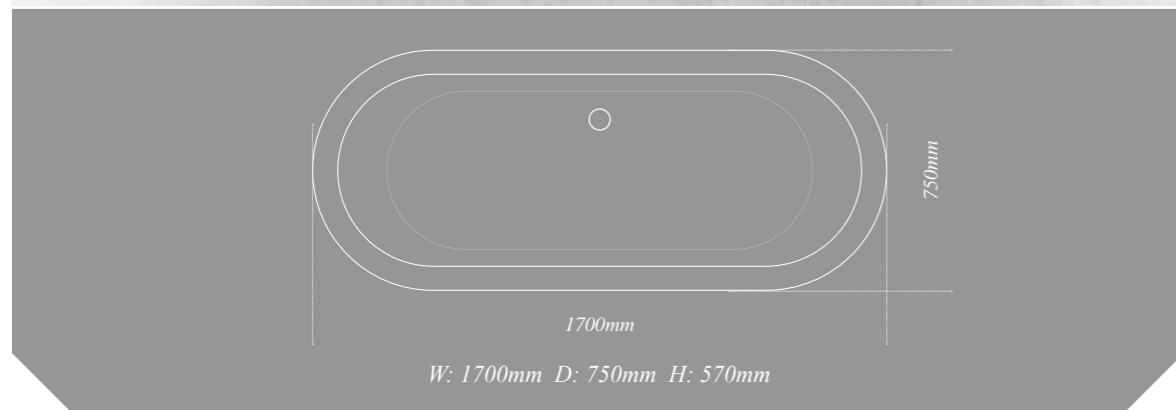

A stunning centrepiece bath, equally at home in a contemporary scheme with wall mounted brassware or a traditional bathroom with either wall mounted or floor standing brassware.

This bath is not suitable for deck-mounted brassware