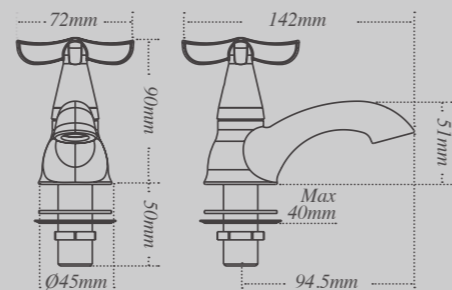

Salino hot and cold basin taps

With click-clack waste High / Low pressure
0.2 bar: 7.3 l/m 0.5 bar: 11.0 l/m
1.0 bar: 15.3 l/m 2.0 bar: 21.4 l/m