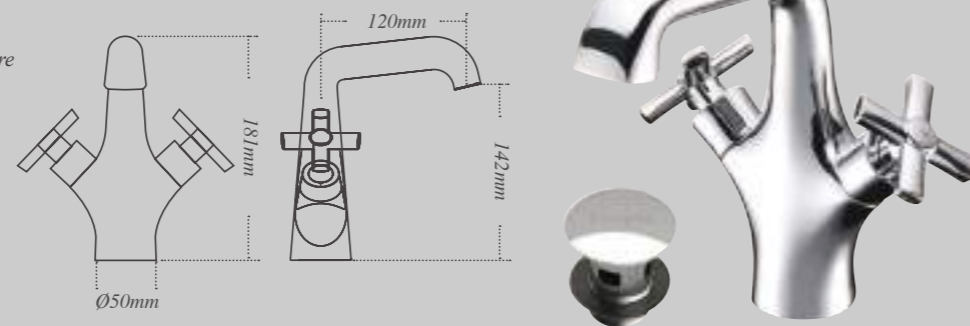

Savio basin monobloc mixer tap

With click-clack waste High / Low pressure
0.2 bar: 7.5 l/m 0.3 bar: 9.3 l/m