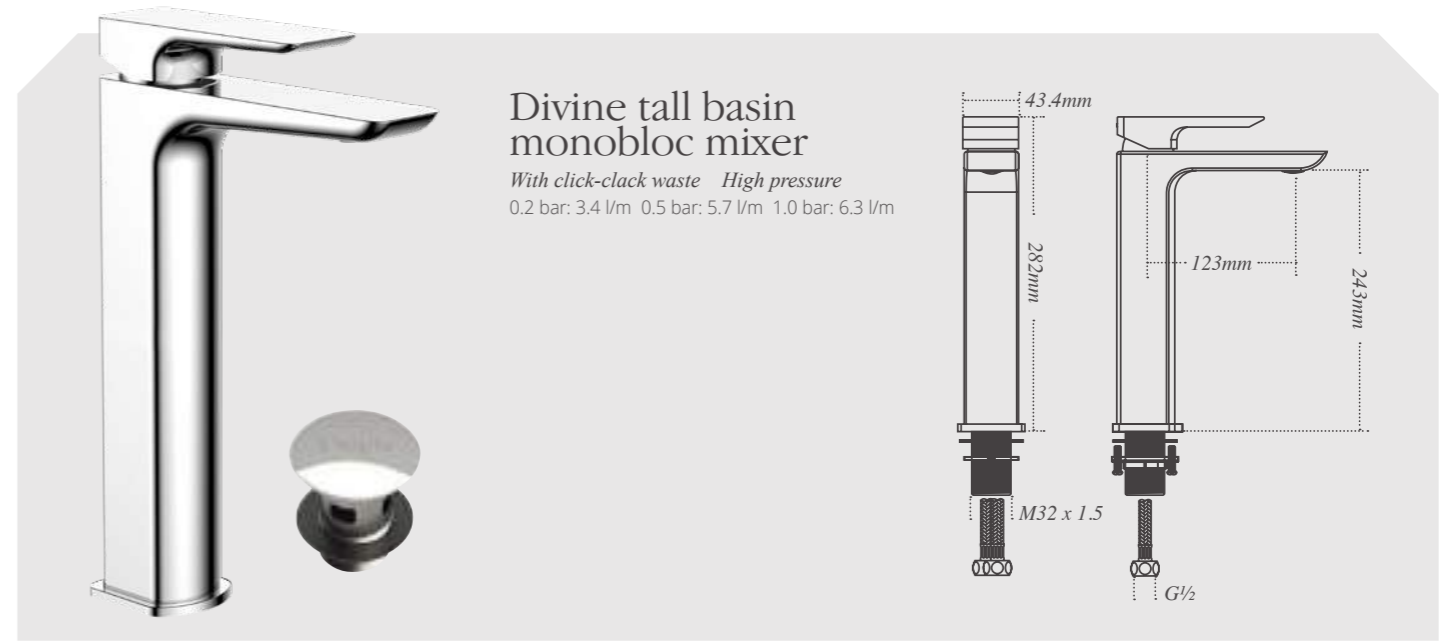

Divine tall basin monobloc mixer

With click-clack waste High pressure
0.2 bar: 3.4 l/m 0.5 bar: 5.7 l/m 1.0 bar: 6.3 l/m