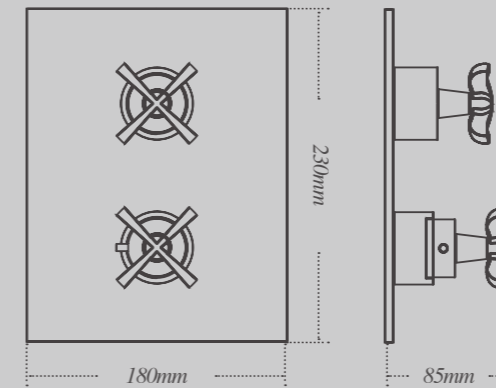

Salino concealed thermostatic shower valve

High / Low pressure
0.2 bar: 6.8 l/m 0.5 bar: 10.0 l/m 1.0 bar: 14.0 l/m 2.0 bar: 19.6 l/m

High / Low pressure: Suitable for high and low pressure systems, operating at 0.2 BAR and above.
High pressure: Only suitable for high pressure systems operating at 1.0 BAR and above.
Only thermostatically controlled valves should be used to operate a shower.