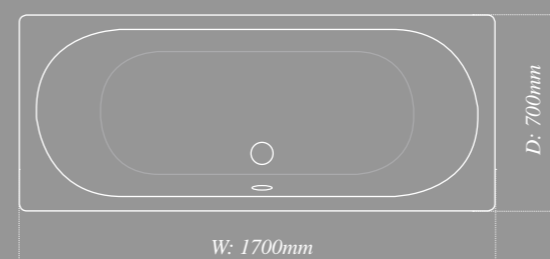

Dualelle bath

Dualelle baths are available in two sizes and feature a striking square profile. They are double ended for practical use, comfort and planning flexibility. Complementary single or double panel infold bath screens are available in the range.

We recommend brassware to be fitted in the positions indicated above with waste and overflow away from the wall and brassware against the wall. Refer to brassware fitting instructions for further details.

W: 1700mm D: 700mm H: 520-640mm

W: 1700mm D: 750mm H: 520-640mm

Style tip

Deluxe bath panels can be used with contrasting plinths or top rails

You can use a shower over this bath

Painted bath panels available

Roundelle bath

Roundelle baths are available in two sizes. This double ended bath features soft internal curves for luxurious bathing and distinctive style. Complementary single or double panel infold bath screens are available in the range.

We recommend brassware to be fitted in the positions indicated above with waste and overflow away from the wall and brassware against the wall. Refer to brassware fitting instructions for further details.

W: 1700mm D: 700mm H: 520-640mm

W: 1800mm D: 800mm H: 520-640mm

You can use a shower over this bath

Painted bath panels available