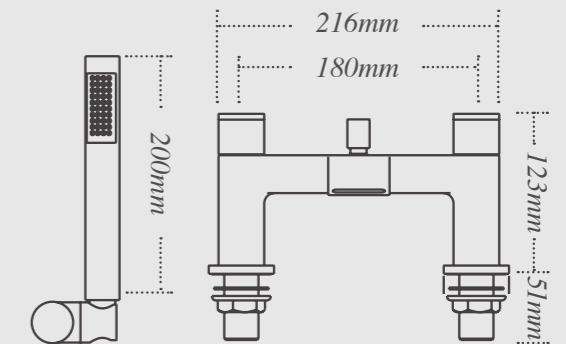

Razo bath shower mixer

High / Low pressure
0.2 bar: 11.2 l/m 0.5 bar: 16.1 l/m 1.0 bar: 21.9 l/m 3.0 bar: 36.0 l/m

High / Low pressure: Suitable for high and low pressure systems, operating at 0.2 BAR and above.

High pressure: Only suitable for high pressure systems operating at 1.0 BAR and above.

Only thermostatically controlled valves should be used to operate a shower.