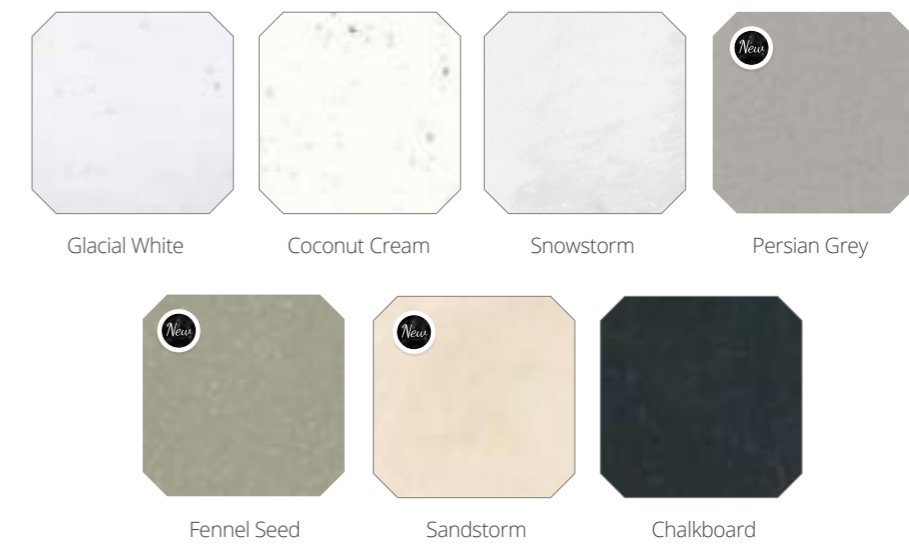

22mm Coralux solid surface worktop finishes