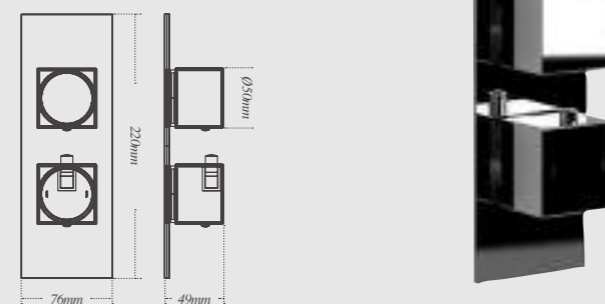

High / Low pressure