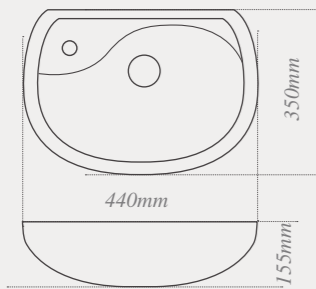

Matese cloakroom semi-recessed washbasin

with integrated overflow and one tap hole, for use with a reduced depth fitted washbasin unit.

W: 440mm
D: 350mm
H: 155mm