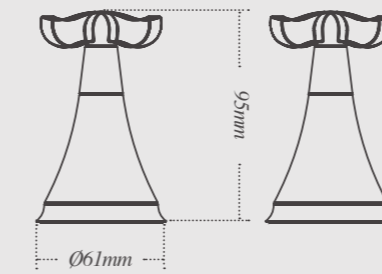

Salino deck-mounted bath overflow filler

High / Low pressure
0.2 bar: 12.2 l/m 0.5 bar: 18.3 l/m 1.0 bar: 24.9 l/m 2.0 bar: 34.6 l/m