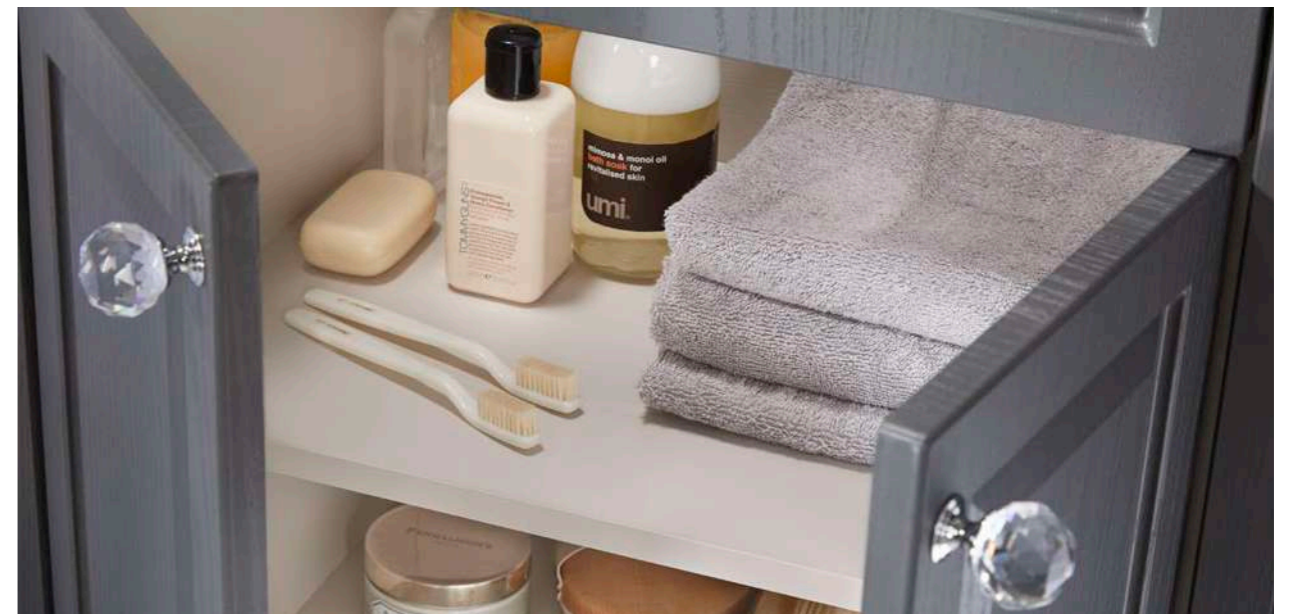

you

in

TEAL AND DURHAM OAK

*Introducing You - our original range of contemporary
wall-mounted bathroom furniture.*

You

You is a flexible collection of wall mounted bathroom furniture with a choice of sit-on or slabtop basins, for a contemporary bathroom design.