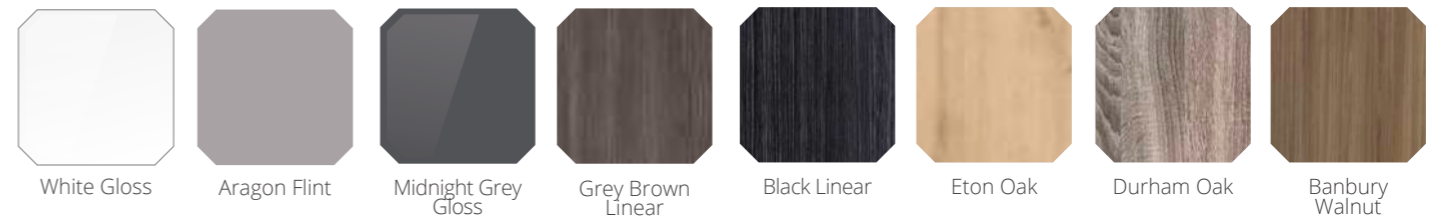

Door finishes

Choose a door colour from the options shown below.

Cladding panel finishes

Symmetry handles

Symmetry Arch Bar Handle
(Only suitable for flat doors)

Dedicated Symmetry Bar Handle
(Only suitable for curved doors)