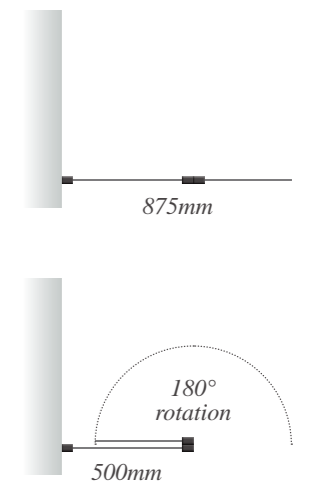

Single panel bath shower screen
For use with Dualelle and Roundelle baths.
W: 850mm x H: 1500mm

Double panel bath shower screen
For use with Dualelle and Roundelle baths.
W: 875mm x H: 1500mm

Symmetry bath shower screen
For use with Symmetry bath.
W: 885mm x H: 1500mm*