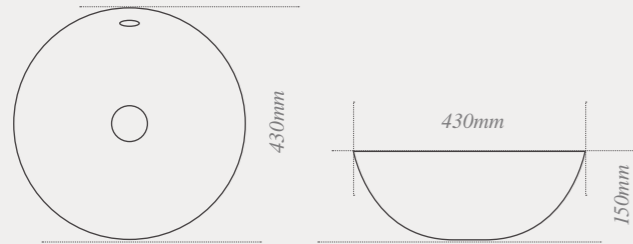

W: 430mm D: 430mm H: 150mm

Quantum Square Elegant sit-on washbasin

with integrated overflow and one tap hole

W: 500mm D: 420mm H: 90mm

Quantum Square ceramic slabtop basin

with integrated overflow and one tap hole. Available in 500mm or 600mm wide