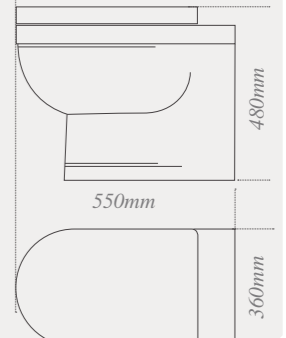

* Roseberry co-ordinating painted seat available