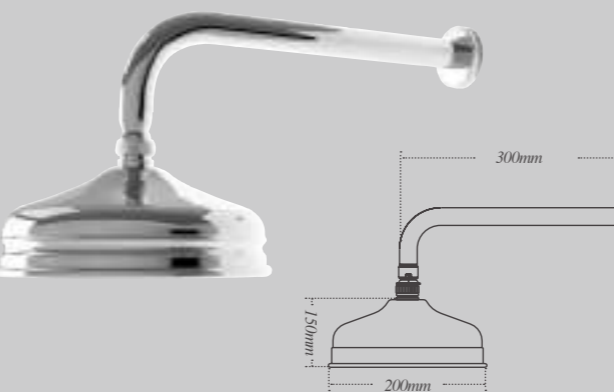

High pressure

Square ceiling showerhead

High pressure

Round ceiling showerhead

High pressure

Traditional wall mounted showerhead

High pressure

Traditional ceiling showerhead