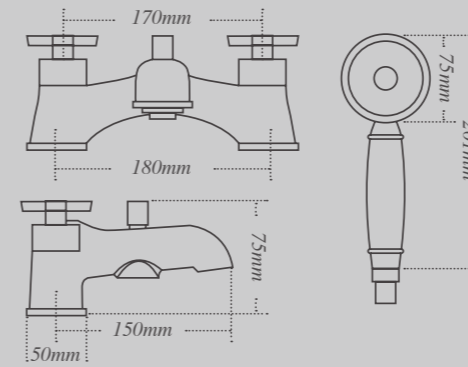

Savio bath shower mixer

High / Low pressure
0.2 bar: 14.5 l/m 0.3 bar: 18.0 l/m

Savio bath filler

High / Low pressure
0.2 bar: 30.0 l/m 0.3 bar: 37.0 l/m