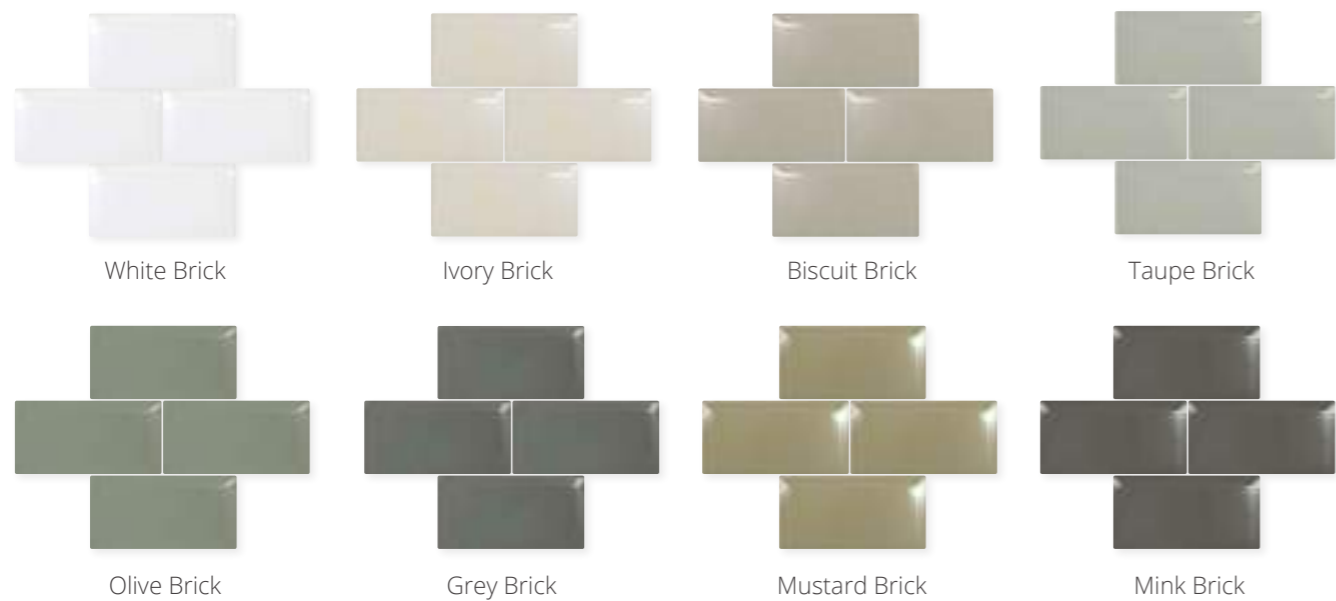

Brick Wall tiles

Glossy ceramic subway tiles **20 x 10cm**