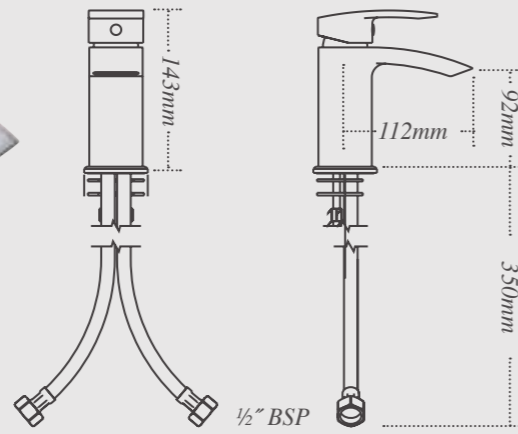

Razo basin monobloc mixer tap

With click-clack waste High / Low pressure
0.2 bar: 4.6 l/m 0.5 bar: 7.5 l/m 1.0 bar: 10.6 l/m 3.0 bar: 18.9 l/m

Razo short projection basin monobloc mixer tap

With click-clack waste High / Low pressure
0.2 bar: 4.1 l/m 0.5 bar: 6.5 l/m 1.0 bar: 9.4 l/m 3.0 bar: 16.5 l/m

Razo bath filler

High / Low pressure
0.2 bar: 16.6 l/m 0.5 bar: 23.4 l/m 1.0 bar: 32.0 l/m 3.0 bar: 50.0 l/m

Razo bath shower mixer

High / Low pressure
0.2 bar: 11.2 l/m 0.5 bar: 16.1 l/m 1.0 bar: 21.9 l/m 3.0 bar: 36.0 l/m

High / Low pressure: Suitable for high and low pressure systems, operating at 0.2 BAR and above.

High pressure: Only suitable for high pressure systems operating at 1.0 BAR and above.

Only thermostatically controlled valves should be used to operate a shower.