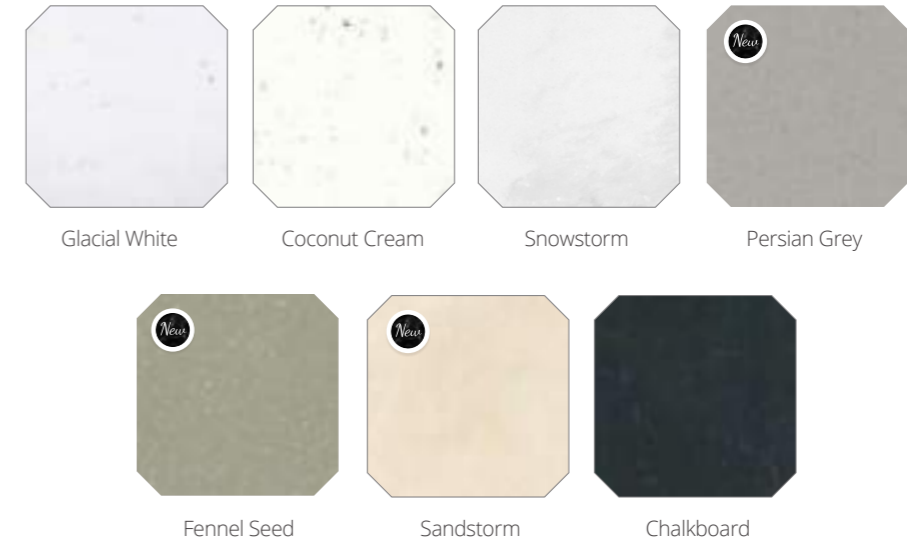

22mm Coralux solid surface worktop finishes