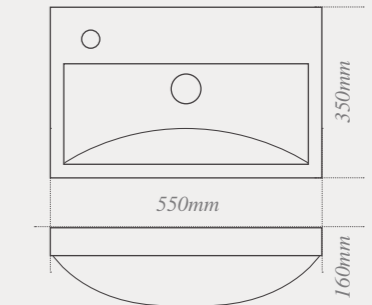

Quantum Square short projection semi-recessed washbasin

with integrated overflow and one tap hole, for use with a fitted washbasin unit

W: 550mm D: 350mm H: 160mm