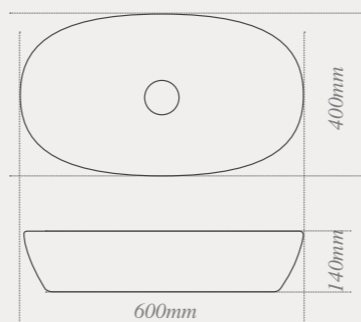

Sit-on washbasins and Rodin toilets

Miro sit-on washbasin

with integrated overflow, ideal for use with wall mounted furniture

W: 430mm D: 430mm H: 150mm

Quantum Square Elegant sit-on washbasin

with integrated overflow and one tap hole

W: 500mm D: 420mm H: 90mm

Quantum Square ceramic slabtop basin

with integrated overflow and one tap hole. Available in 500mm or 600mm wide

W: 500 / 600mm D: 440mm H: 130mm

Quantum Square Elegant cloakroom sit-on washbasin

with integrated overflow and one tap hole

W: 445mm D: 310mm H: 85mm

Opula sit-on washbasin

ideal for use with wall mounted or deck mounted taps

W: 600mm D: 400mm H: 140mm

Rodin back-to-wall toilet

with soft close seat. Ideal for use with a toilet unit

W: 360mm D: 555mm H: 450mm

Rodin wall-hung toilet

with soft close seat. Ideal for use with a toilet unit

W: 360mm D: 555mm H: 405mm

Quantum Square

Quantum Square semi-recessed washbasin

with integrated overflow and one tap hole, for use with a fitted washbasin unit

W: 560mm D: 460mm H: 160mm

Quantum Square short projection semi-recessed washbasin

with integrated overflow and one tap hole, for use with a fitted washbasin unit

W: 550mm D: 350mm H: 160mm

Quantum Square back-to-wall toilet

with soft close seat, ideal for use with a toilet unit*

W: 360mm D: 550mm H: 410mm

Quantum Square wall-hung toilet

with soft close seat, ideal for use with a toilet unit*

W: 360mm D: 560mm H: 340mm

Quantum Square close coupled toilet

with soft close seat and dual flush cistern

W: 360mm
D: 650mm
H: 825mm

* Roseberry co-ordinating painted seat available