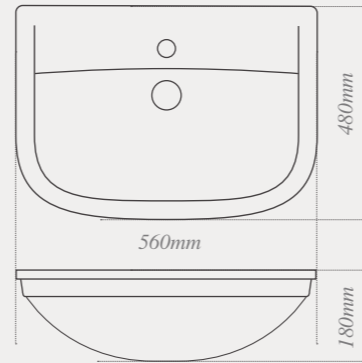

Quantum Classical

W: 560mm D: 480mm H: 180mm