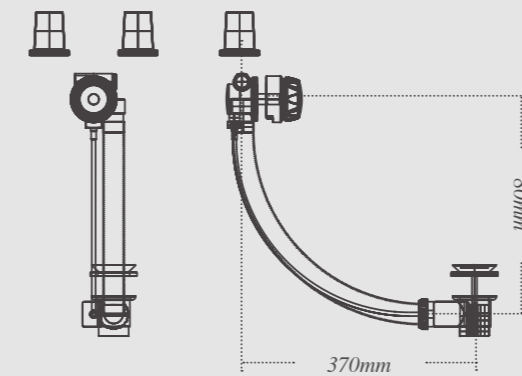

Paleto bath tap and overflow filler

High / Low pressure

0.2 bar: 12.2 l/m 0.5 bar: 18.3 l/m 1.0 bar: 24.9 l/m 2.0 bar: 34.6 l/m