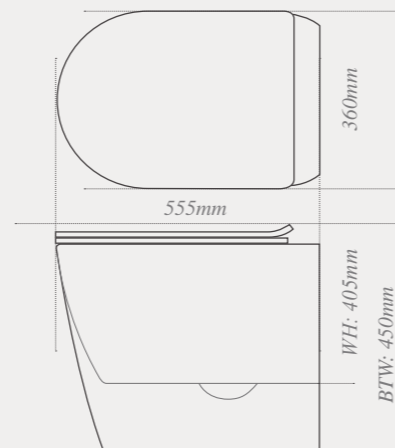

Sit-on washbasins and Rodin toilets

Miro sit-on washbasin

with integrated overflow, ideal for use with wall mounted furniture

W: 430mm D: 430mm H: 150mm

Quantum Square Elegant sit-on washbasin

with integrated overflow and one tap hole

W: 500mm D: 420mm H: 90mm

Quantum Square ceramic slabtop basin

with integrated overflow and one tap hole. Available in 500mm or 600mm wide

W: 500 / 600mm D: 440mm H: 130mm

Quantum Square Elegant cloakroom sit-on washbasin

with integrated overflow and one tap hole

W: 445mm D: 310mm H: 85mm

Opula sit-on washbasin

ideal for use with wall mounted or deck mounted taps

W: 600mm D: 400mm H: 140mm

Rodin back-to-wall toilet

with soft close seat. Ideal for use with a toilet unit

W: 360mm D: 555mm H: 450mm

Rodin wall-hung toilet

with soft close seat. Ideal for use with a toilet unit

W: 360mm D: 555mm H: 405mm

Quantum Square

Quantum Square semi-recessed washbasin

with integrated overflow and one tap hole, for use with a fitted washbasin unit

W: 560mm D: 460mm H: 160mm

Quantum Square short projection semi-recessed washbasin

with integrated overflow and one tap hole, for use with a fitted washbasin unit

W: 550mm D: 350mm H: 160mm

Quantum Square back-to-wall toilet

with soft close seat, ideal for use with a toilet unit*

W: 360mm D: 550mm H: 410mm

Quantum Square wall-hung toilet

with soft close seat, ideal for use with a toilet unit*

W: 360mm D: 560mm H: 340mm

Quantum Square close coupled toilet

with soft close seat and dual flush cistern

W: 360mm
D: 650mm
H: 825mm

* Roseberry co-ordinating painted seat available