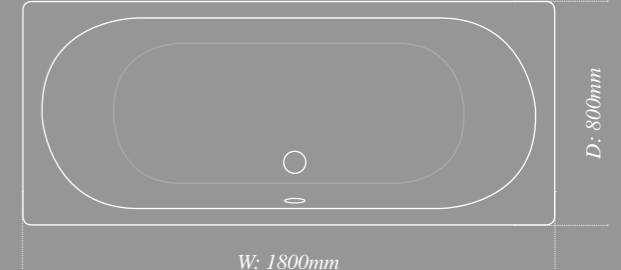

Dualelle bath

Dualelle baths are available in two sizes and feature a striking square profile. They are double ended for practical use, comfort and planning flexibility. Complementary single or double panel infold bath screens are available in the range.

We recommend brassware to be fitted in the positions indicated above with waste and overflow away from the wall and brassware against the wall. Refer to brassware fitting instructions for further details.

W: 1700mm D: 700mm H: 520-640mm

W: 1700mm D: 750mm H: 520-640mm

Style tip

Deluxe bath panels can be used with contrasting plinths or top rails

You can use a shower over this bath

Painted bath panels available

Roundelle bath

Roundelle baths are available in two sizes. This double ended bath features soft internal curves for luxurious bathing and distinctive style. Complementary single or double panel infold bath screens are available in the range.

We recommend brassware to be fitted in the positions indicated above with waste and overflow away from the wall and brassware against the wall. Refer to brassware fitting instructions for further details.

W: 1700mm D: 700mm H: 520-640mm

W: 1800mm D: 800mm H: 520-640mm

You can use a shower over this bath

Painted bath panels available