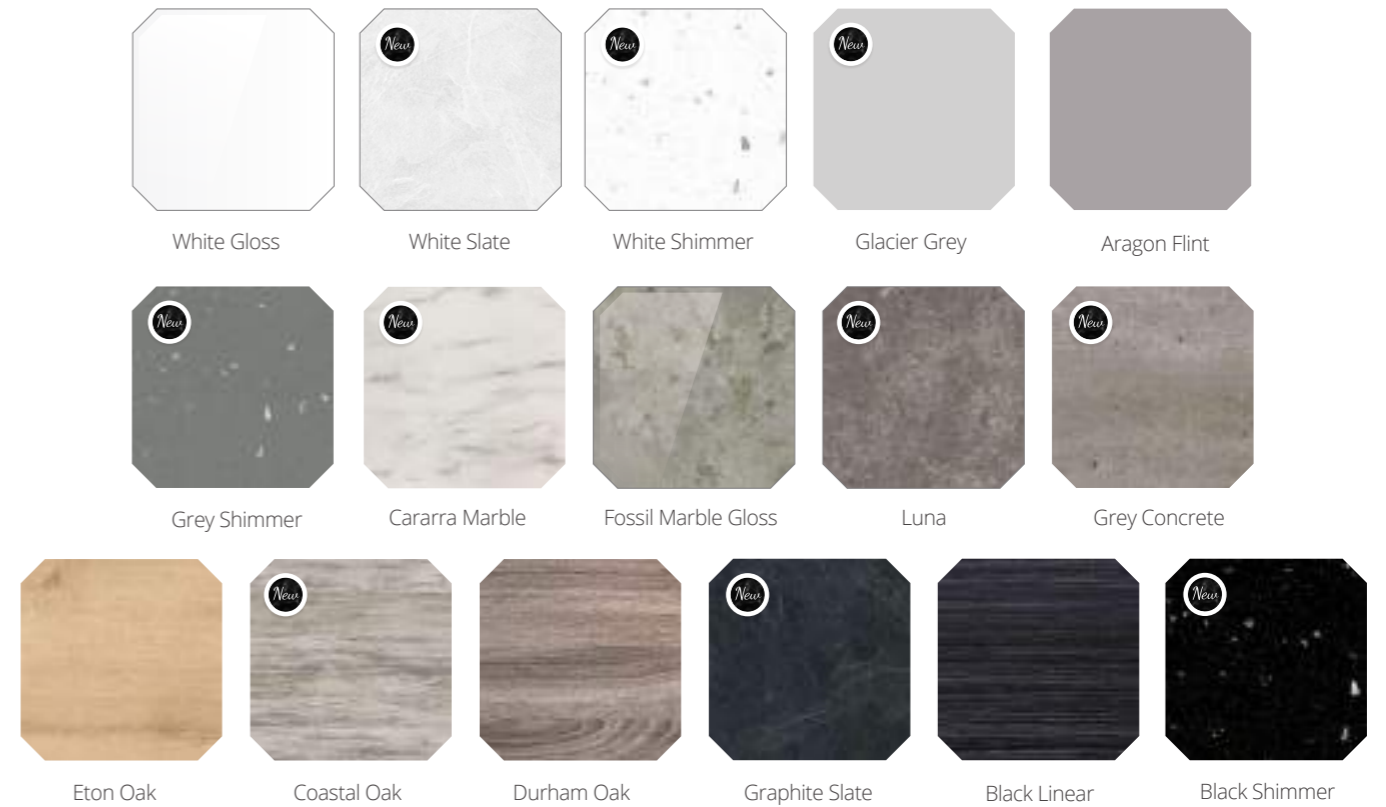

22mm Laminate worktop finishes