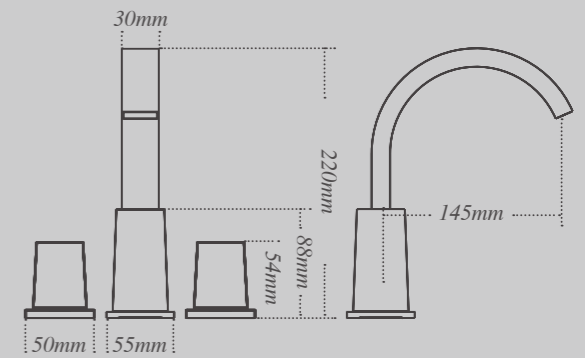

Paleto

Paleto three hole bath filler

High / Low pressure

0.2 bar: 21.1 l/m 0.5 bar: 32.0 l/m 1.0 bar: 45.0 l/m 2.0 bar: 58.0 l/m

Paleto basin monobloc mixer tap

With click-clack waste High / Low pressure

0.2 bar: 9.2 l/m 0.5 bar: 14.1 l/m 1.0 bar: 19.8 l/m 2.0 bar: 28.0 l/m

Paleto bath tap and overflow filler

High / Low pressure

0.2 bar: 12.2 l/m 0.5 bar: 18.3 l/m 1.0 bar: 24.9 l/m 2.0 bar: 34.6 l/m

Paleto three hole wall mounted basin mixer tap

With click-clack waste High / Low pressure

0.2 bar: 7.0 l/m 0.5 bar: 19.0 l/m 1.0 bar: 29.0 l/m 2.0 bar: 43.0 l/m

Paleto freestanding bath shower mixer

With click-clack waste High / Low pressure

0.5 bar: 4.8 l/m 1.0 bar: 9.9 l/m 3.0 bar: 17.2 l/m

Utopia branded click-clack waste

High quality chrome finish with Utopia branding

High / Low pressure: Suitable for high and low pressure systems, operating at 0.2 BAR and above.

High pressure: Only suitable for high pressure systems operating at 1.0 BAR and above.

Cascata basin mixers are not suitable for use with the Quantum Round Short Projection and Cloakroom semi-recessed basins.

Only thermostatically controlled valves should be used to operate a shower.