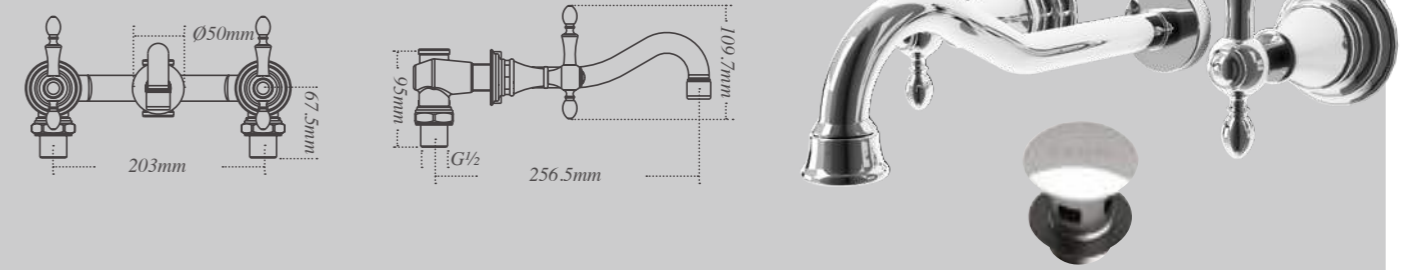

Regent three hole wall mounted basin mixer

With click-clack waste High / Low pressure
0.2 bar: 10.0 l/m 0.5 bar: 19.0 l/m 1.0 bar: 29.0 l/m 3.0 bar: 43.0 l/m