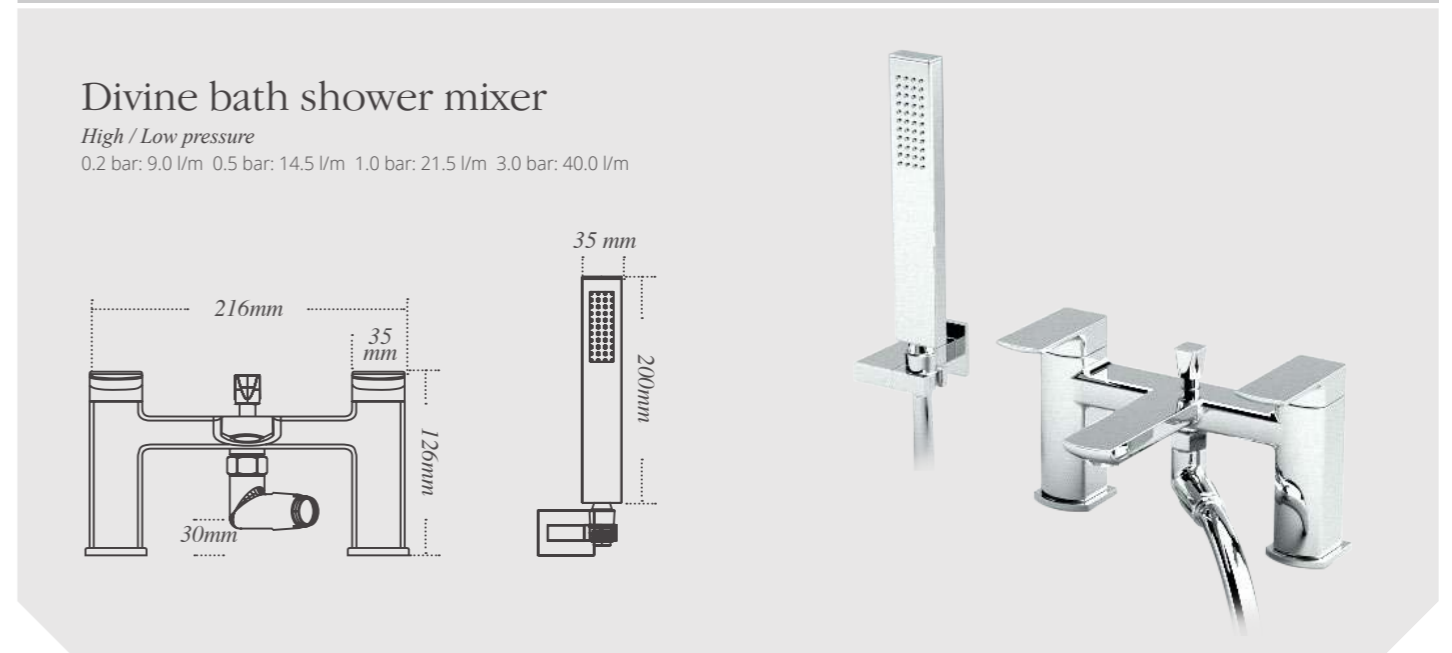

Divine bath shower mixer

High / Low pressure
0.2 bar: 9.0 l/m 0.5 bar: 14.5 l/m 1.0 bar: 21.5 l/m 3.0 bar: 40.0 l/m

High / Low pressure: Suitable for high and low pressure systems, operating at 0.2 BAR and above.

High pressure: Only suitable for high pressure systems operating at 1.0 BAR and above.
Only thermostatically controlled valves should be used to operate a shower.