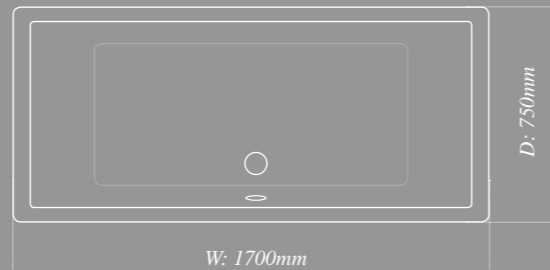

Dualelle bath

Dualelle baths are available in two sizes and feature a striking square profile. They are double ended for practical use, comfort and planning flexibility. Complementary single or double panel infold bath screens are available in the range.

We recommend brassware to be fitted in the positions indicated above with waste and overflow away from the wall and brassware against the wall. Refer to brassware fitting instructions for further details.

W: 1700mm D: 700mm H: 520-640mm

W: 1700mm D: 750mm H: 520-640mm

Style tip

Deluxe bath panels can be used with contrasting plinths or top rails

You can use a shower over this bath

Painted bath panels available

Roundelle bath

Roundelle baths are available in two sizes. This double ended bath features soft internal curves for luxurious bathing and distinctive style. Complementary single or double panel infold bath screens are available in the range.

We recommend brassware to be fitted in the positions indicated above with waste and overflow away from the wall and brassware against the wall. Refer to brassware fitting instructions for further details.

W: 1700mm D: 700mm H: 520-640mm

W: 1800mm D: 800mm H: 520-640mm

You can use a shower over this bath

Painted bath panels available