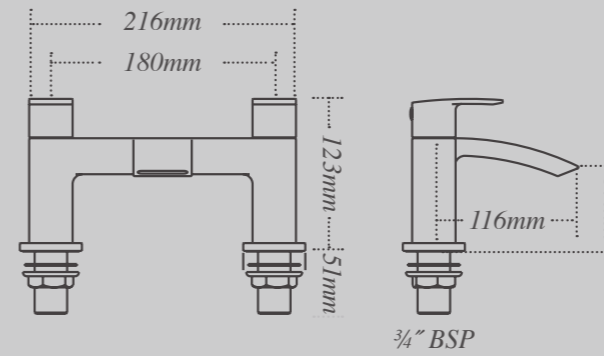

Razo bath filler

High / Low pressure
0.2 bar: 16.6 l/m 0.5 bar: 23.4 l/m 1.0 bar: 32.0 l/m 3.0 bar: 50.0 l/m