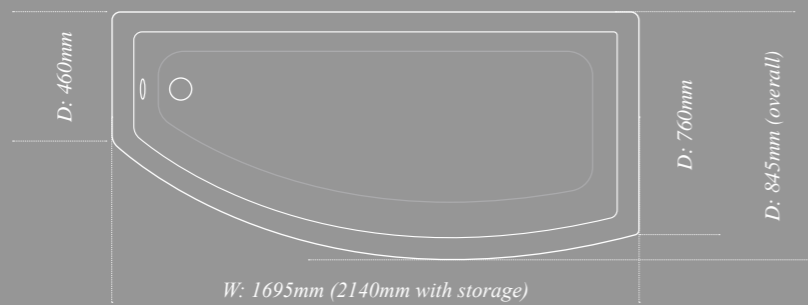

W: 1700mm D: 700mm H: 520-640mm

W: 1800mm D: 800mm H: 520-640mm

You can use a shower over this bath

Painted bath panels available

Symmetry bath

With the same stunning curves as the furniture range, the Symmetry shower bath is the ideal solution for a recess or corner. The optional curved shower screen is perfectly contoured to the edge of the bath, and there's even an optional integrated storage unit for toiletries and cleaning products.