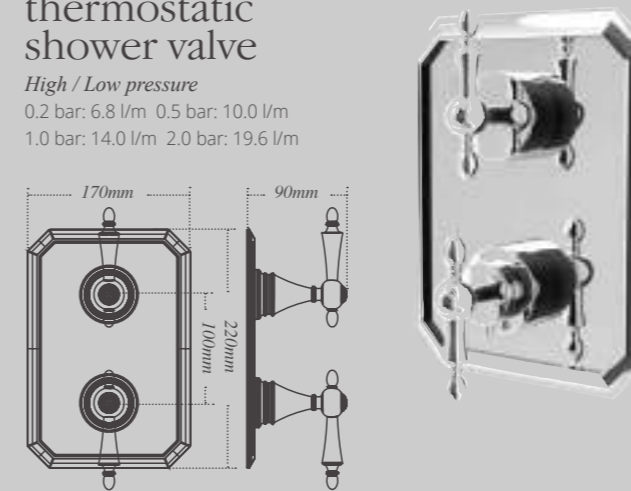

Regent concealed thermostatic shower valve

High / Low pressure
0.2 bar: 6.8 l/m 0.5 bar: 10.0 l/m
1.0 bar: 14.0 l/m 2.0 bar: 19.6 l/m

High / Low pressure: Suitable for high and low pressure systems, operating at 0.2 BAR and above.

High pressure: Only suitable for high pressure systems operating at 1.0 BAR and above.

Only thermostatically controlled valves should be used to operate a shower.

The Regent monobloc basin mixer is not suitable for use with the Quantum Round Short Projection and Cloakroom semi-recessed basins.