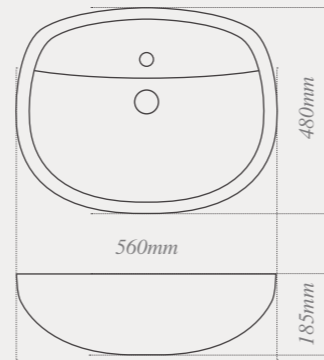

Matese

Matese semi-recessed washbasin

with integrated overflow and one tap hole, for use with a fitted washbasin unit.

W: 560mm D: 480mm H: 185mm