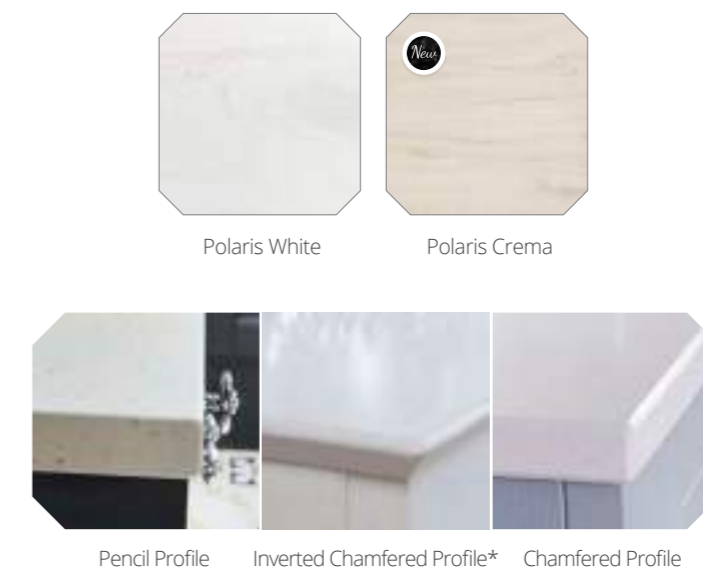

22mm Laminate worktop finishes

22mm Coralux solid surface worktop finishes

22mm Edge profile options

50mm Laminate framing and worktop finishes

For a contemporary look add i-Line frames.

20mm Marble effect Coralux solid surface worktop finishes