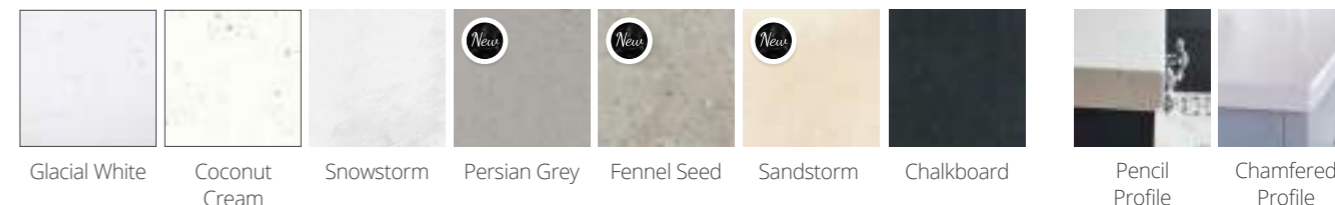

Freestanding cloakroom unit
500mm

Double door unit
600, 800mm

Toilet unit
654mm

Roseberry paint finishes

22mm Coralux solid surface worktop finishes

20mm Marble effect Coralux solid surface worktop finishes