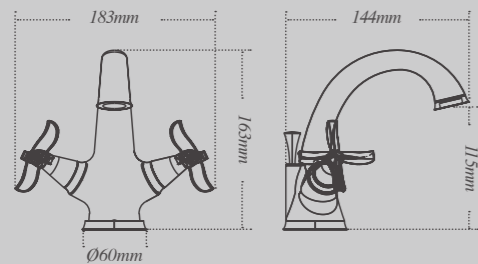

Salino three hole wall mounted mixer tap

With pop-up waste High / Low pressure
0.2 bar: 10.0 l/m 0.5 bar: 19.0 l/m
1.0 bar: 29.0 l/m 2.0 bar: 43.0 l/m