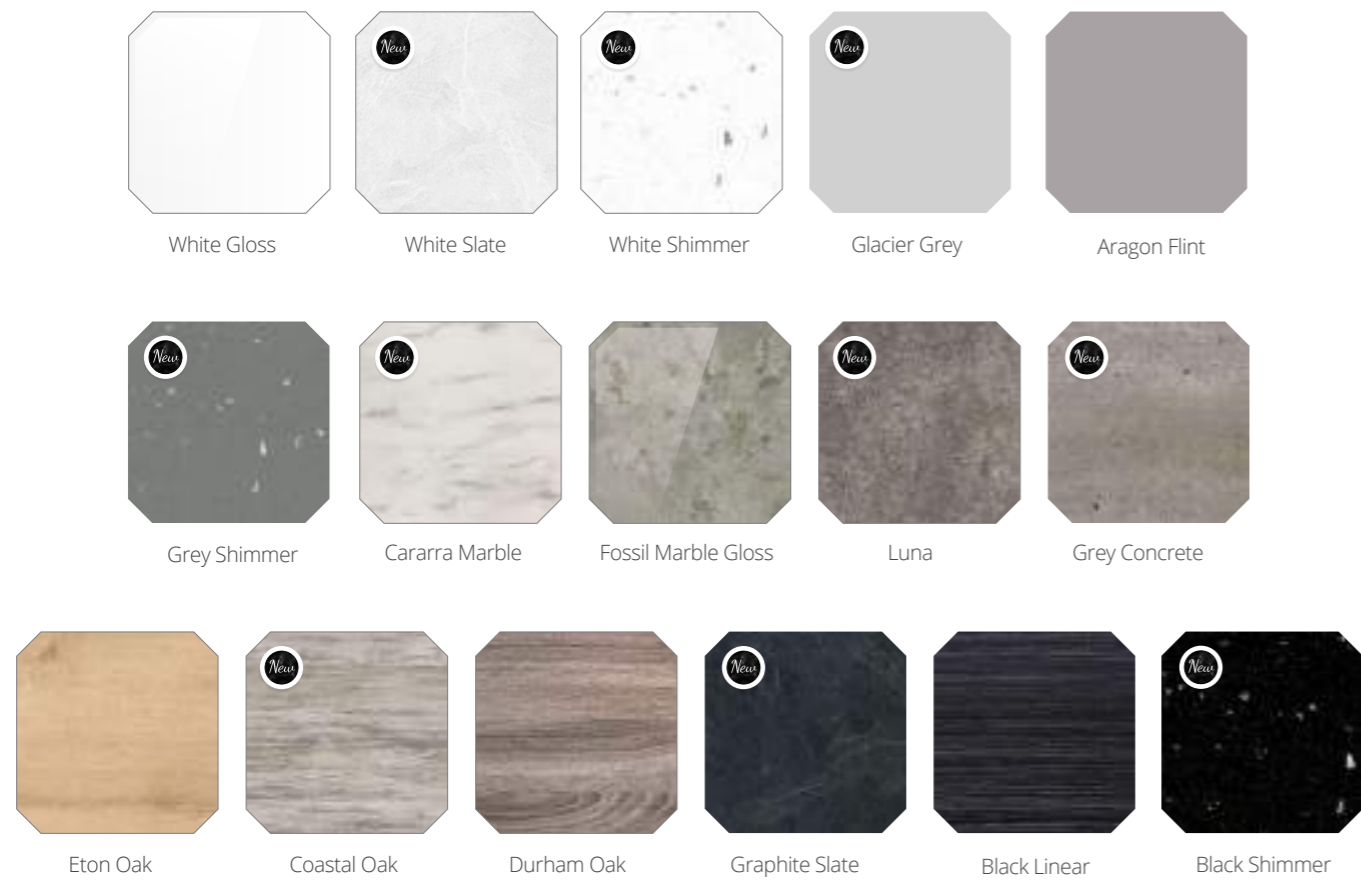

22mm Laminate worktop finishes