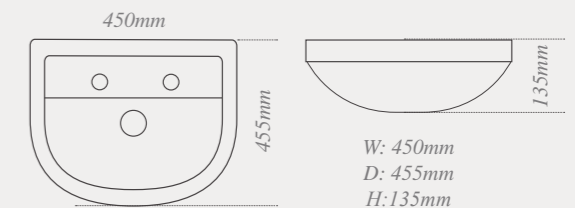

W: 550mm D: 460mm H: 160mm

W: 450mm D: 455mm H: 135mm