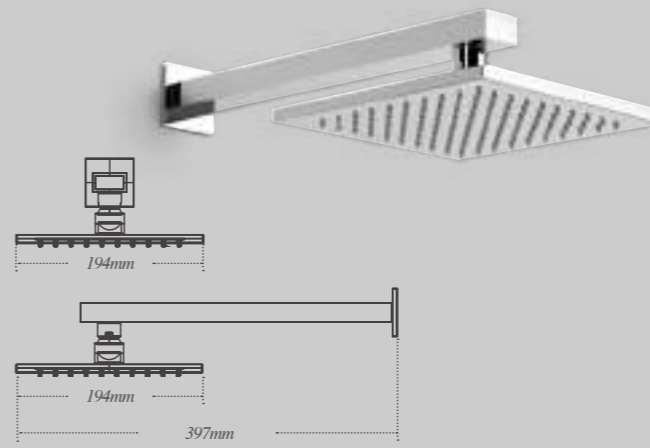

Square wall mounted showerhead

Square ceiling showerhead

High pressure