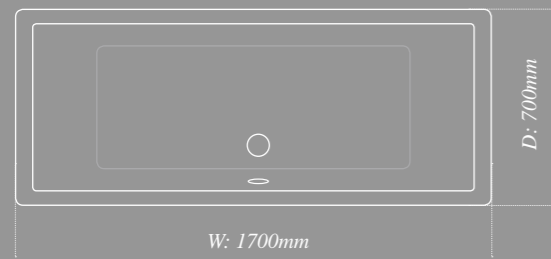

Dualelle bath

Dualelle baths are available in two sizes and feature a striking square profile. They are double ended for practical use, comfort and planning flexibility. Complementary single or double panel infold bath screens are available in the range.

We recommend brassware to be fitted in the positions indicated above with waste and overflow away from the wall and brassware against the wall. Refer to brassware fitting instructions for further details.

W: 1700mm D: 700mm H: 520-640mm

W: 1700mm D: 750mm H: 520-640mm

Style tip

Deluxe bath panels can be used with contrasting plinths or top rails

You can use a shower over this bath

Painted bath panels available

Roundelle bath

Roundelle baths are available in two sizes. This double ended bath features soft internal curves for luxurious bathing and distinctive style. Complementary single or double panel infold bath screens are available in the range.

We recommend brassware to be fitted in the positions indicated above with waste and overflow away from the wall and brassware against the wall. Refer to brassware fitting instructions for further details.

W: 1700mm D: 700mm H: 520-640mm

W: 1800mm D: 800mm H: 520-640mm

You can use a shower over this bath

Painted bath panels available