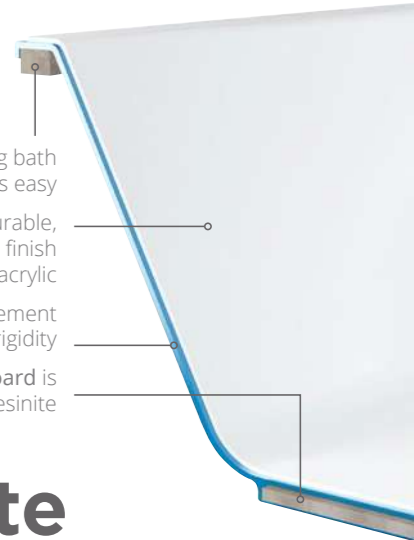

Utopia baths at a glance

All Utopia baths feature Resinite Bath Technology which provides triple layer reinforcement and a 5mm ICI acrylic top coat giving extra strength, rigidity and longevity.

Retains Heat

Amazingly Strong

Unique Design

30 Year Guarantee

Reinforced lip makes fitting bath panels easy

Acrylic top coat is a durable, high gloss, easy clean finish formed from 5mm ICI acrylic

Resinite triple reinforcement extra rigidity

18mm Baseboard is encapsulated in Resinite

Resinite
BATH TECHNOLOGY