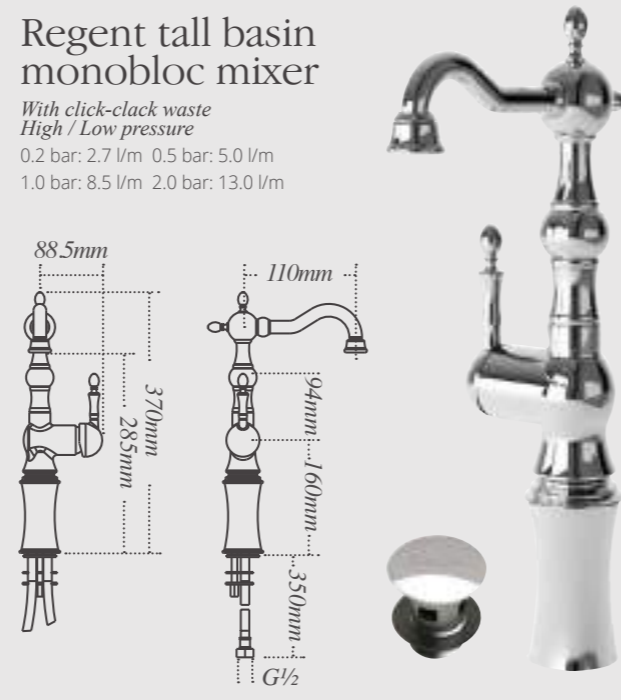

Regent

Regent basin monobloc mixer

With click-clack waste
High / Low pressure
0.2 bar: 6.0 l/m 0.5 bar: 7.6 l/m
1.0 bar: 12.6 l/m 2.0 bar: 19.0 l/m

Regent tall basin monobloc mixer

With click-clack waste
High / Low pressure
0.2 bar: 2.7 l/m 0.5 bar: 5.0 l/m
1.0 bar: 8.5 l/m 2.0 bar: 13.0 l/m