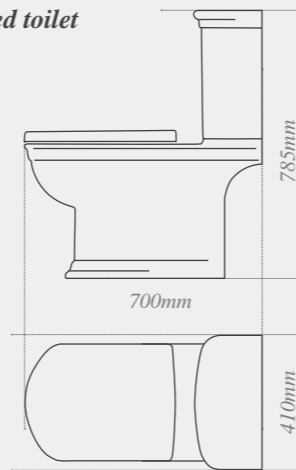

Quantum Classical close coupled toilet
with soft close seat

W: 410mm D: 700mm H: 785mm