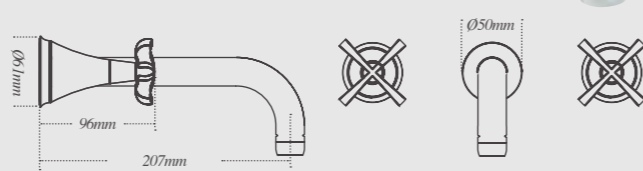

Salino

Salino three hole basin mixer tap set

With pop-up waste High / Low pressure
0.2 bar: 10.5 l/m 0.5 bar: 17.0 l/m 1.0 bar: 23.0 l/m 2.0 bar: 32.8 l/m

Salino basin monobloc mixer tap

With pop-up waste High / Low pressure
0.2 bar: 14.0 l/m 0.5 bar: 21.0 l/m
1.0 bar: 29.4 l/m 2.0 bar: 41.4 l/m

Salino three hole wall mounted mixer tap

With pop-up waste High / Low pressure
0.2 bar: 10.0 l/m 0.5 bar: 19.0 l/m
1.0 bar: 29.0 l/m 2.0 bar: 43.0 l/m

Salino hot and cold basin taps

With click-clack waste High / Low pressure
0.2 bar: 7.3 l/m 0.5 bar: 11.0 l/m
1.0 bar: 15.3 l/m 2.0 bar: 21.4 l/m

Salino three hole bath filler set

High pressure
0.2 bar: 19.1 l/m 0.5 bar: 30.3 l/m 1.0 bar: 41.8 l/m 2.0 bar: 58.5 l/m

Salino deck-mounted bath overflow filler

High / Low pressure
0.2 bar: 12.2 l/m 0.5 bar: 18.3 l/m 1.0 bar: 24.9 l/m 2.0 bar: 34.6 l/m

Salino concealed thermostatic shower valve

High / Low pressure
0.2 bar: 6.8 l/m 0.5 bar: 10.0 l/m 1.0 bar: 14.0 l/m 2.0 bar: 19.6 l/m

High / Low pressure: Suitable for high and low pressure systems, operating at 0.2 BAR and above.
High pressure: Only suitable for high pressure systems operating at 1.0 BAR and above.
Only thermostatically controlled valves should be used to operate a shower.