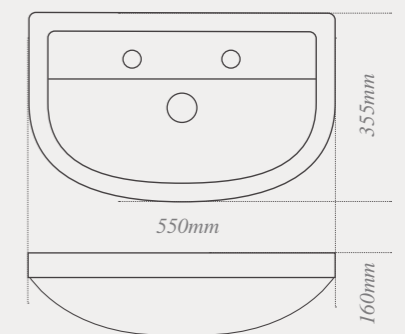

W: 550mm D: 355mm H: 160mm