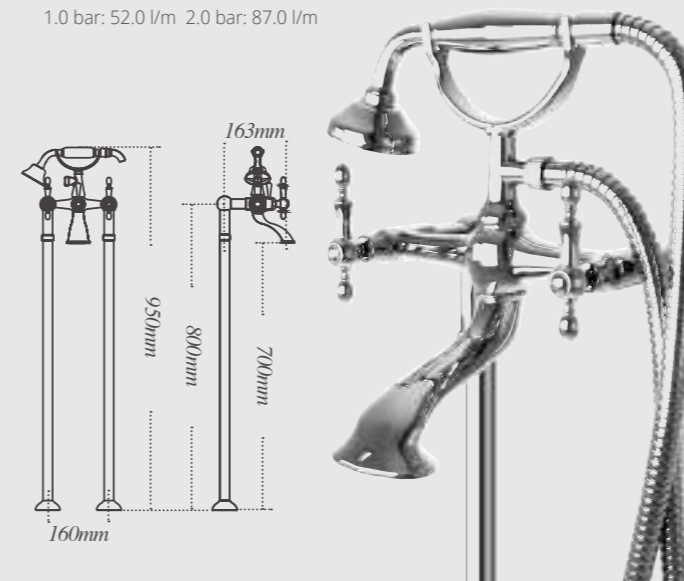

Regent bath shower mixer

Available with or without standpipes
High / Low pressure
0.2 bar: 14.0 l/m 0.5 bar: 34.0 l/m
1.0 bar: 52.0 l/m 2.0 bar: 87.0 l/m