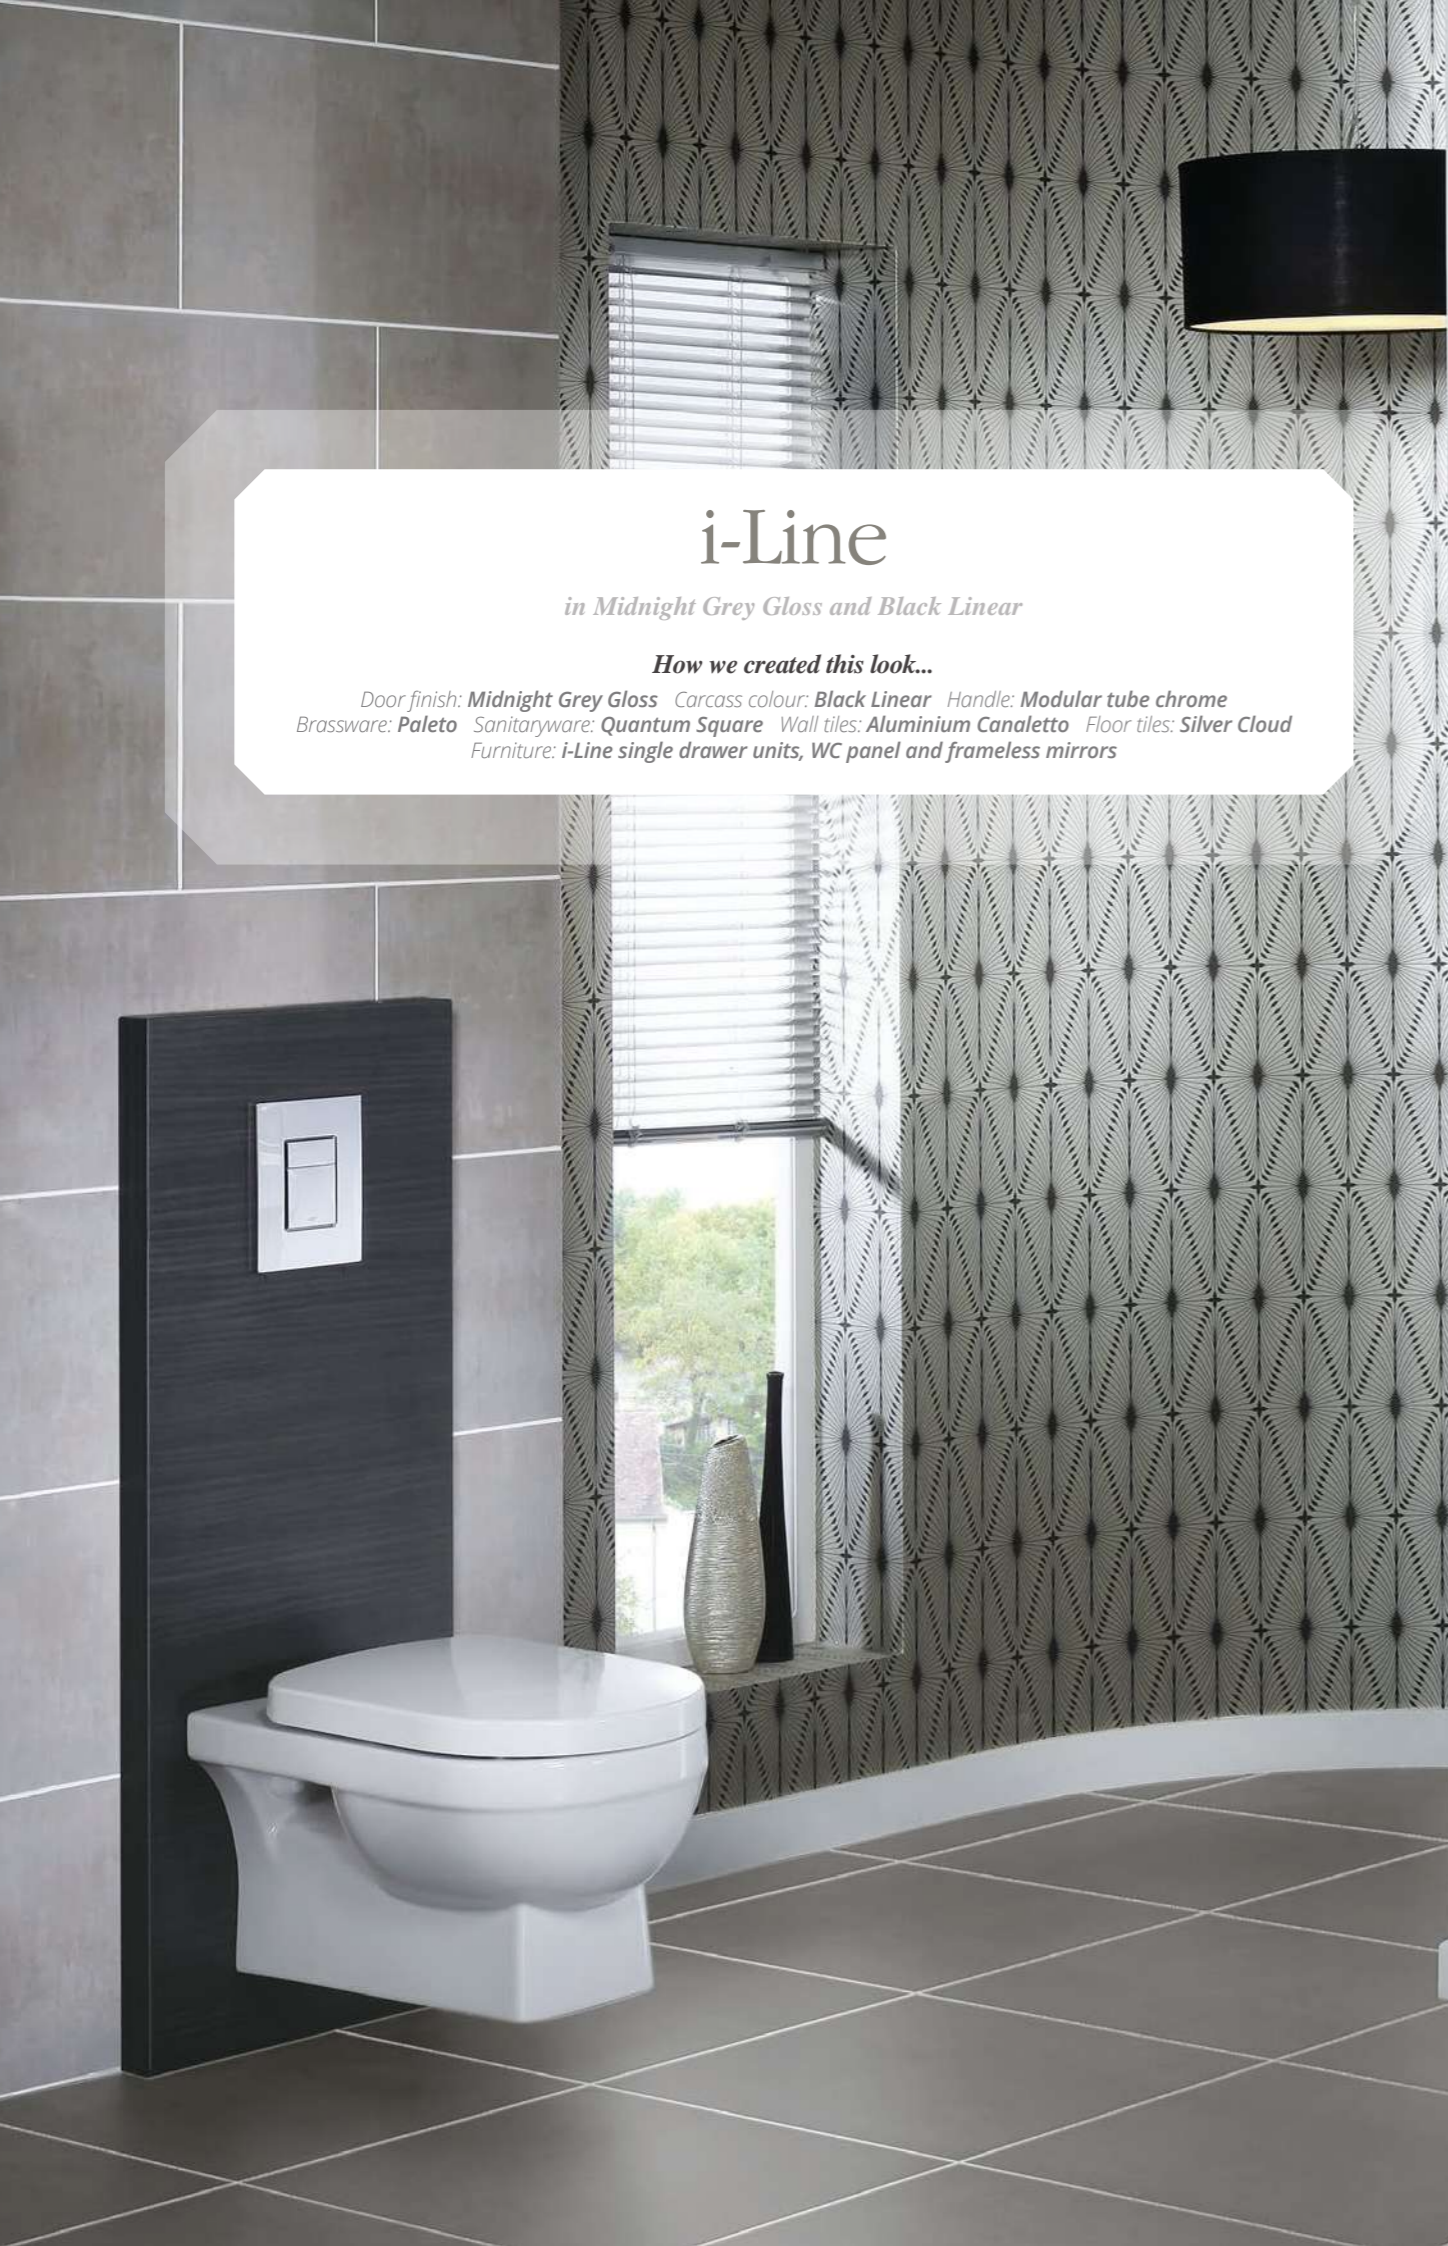

i-Line

in Midnight Grey Gloss and Black Linear

How we created this look...

*Door finish: Midnight Grey Gloss Carcass colour: Black Linear Handle: Modular tube chrome
Brassware: Paletto Sanitaryware: Quantum Square Wall tiles: Aluminium Canaletto Floor tiles: Silver Cloud
Furniture: i-Line single drawer units, WC panel and frameless mirrors*