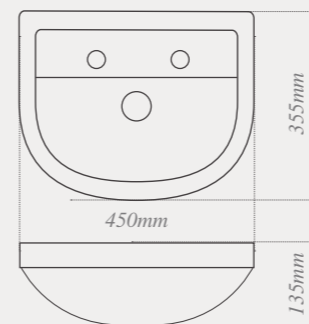

Quantum Round cloakroom semi-recessed washbasin

with integrated overflow, for use with a reduced depth fitted washbasin unit. One or two tap hole option.

W: 450mm
D: 355mm
H: 135mm

Quantum Round short projection semi-recessed washbasin

with integrated overflow, for use with a reduced depth fitted washbasin unit. One or two tap hole option.