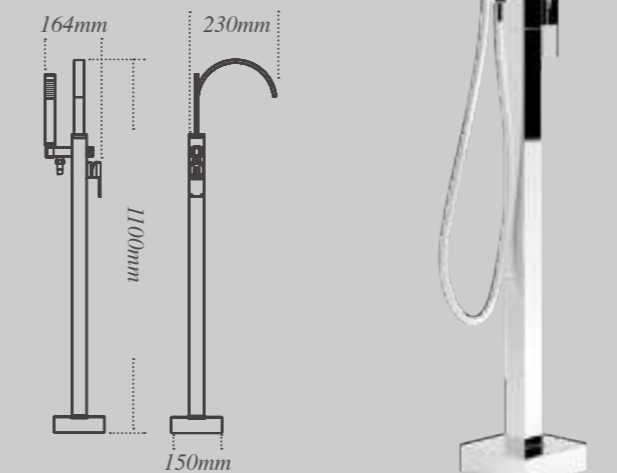

Paleto freestanding bath shower mixer

With click-clack waste High / Low pressure

0.5 bar: 4.8 l/m 1.0 bar: 9.9 l/m 3.0 bar: 17.2 l/m

Utopia branded click-clack waste

High quality chrome finish with Utopia branding