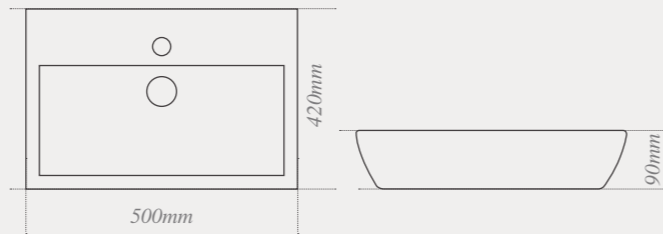

W: 430mm D: 430mm H: 150mm

Quantum Square Elegant sit-on washbasin

with integrated overflow and one tap hole

W: 500mm D: 420mm H: 90mm

Quantum Square ceramic slabtop basin

with integrated overflow and one tap hole. Available in 500mm or 600mm wide