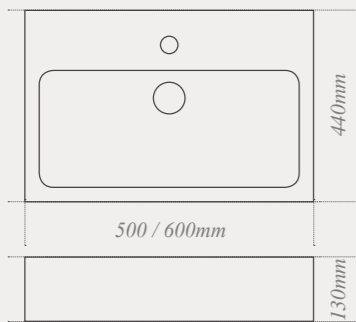

Sit-on washbasins and Rodin toilets

Miro sit-on washbasin

with integrated overflow, ideal for use with wall mounted furniture

W: 430mm D: 430mm H: 150mm

Quantum Square Elegant sit-on washbasin

with integrated overflow and one tap hole

W: 500mm D: 420mm H: 90mm

Quantum Square ceramic slabtop basin

with integrated overflow and one tap hole. Available in 500mm or 600mm wide

W: 500 / 600mm D: 440mm H: 130mm

Quantum Square Elegant cloakroom sit-on washbasin

with integrated overflow and one tap hole

W: 445mm D: 310mm H: 85mm

Opula sit-on washbasin

ideal for use with wall mounted or deck mounted taps

W: 600mm D: 400mm H: 140mm

Rodin back-to-wall toilet

with soft close seat. Ideal for use with a toilet unit

W: 360mm D: 555mm H: 450mm

Rodin wall-hung toilet

with soft close seat. Ideal for use with a toilet unit

W: 360mm D: 555mm H: 405mm

Quantum Square

Quantum Square semi-recessed washbasin

with integrated overflow and one tap hole, for use with a fitted washbasin unit

W: 560mm D: 460mm H: 160mm

Quantum Square short projection semi-recessed washbasin

with integrated overflow and one tap hole, for use with a fitted washbasin unit

W: 550mm D: 350mm H: 160mm

Quantum Square back-to-wall toilet

with soft close seat, ideal for use with a toilet unit*

W: 360mm D: 550mm H: 410mm

Quantum Square wall-hung toilet

with soft close seat, ideal for use with a toilet unit*

W: 360mm D: 560mm H: 340mm

Quantum Square close coupled toilet

with soft close seat and dual flush cistern

W: 360mm
D: 650mm
H: 825mm

* Roseberry co-ordinating painted seat available