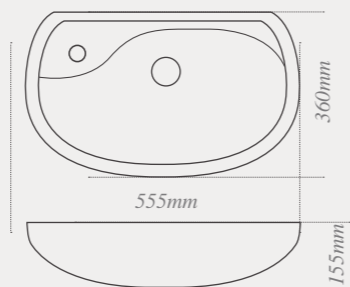

Matese short projection semi-recessed washbasin

with integrated overflow and one tap hole, for use with a reduced depth fitted washbasin unit.

W: 555mm
D: 360mm
H: 155mm