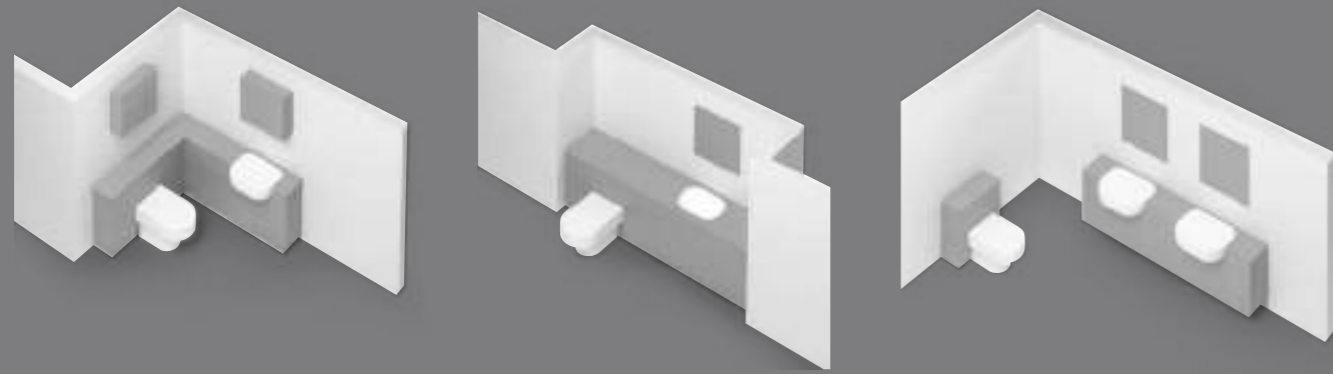

Original Fitted Bella Doorstyle

in Tuscan Gloss and Eton Oak

How we created this look...

Door finish: **Tuscan Gloss** Carcass colour: **Eton Oak** Worktop: **Eton Oak laminate**
Sanitaryware: **Quantum Round** Brassware: **Paletto** Wall and floor tiles: **Driftwood Plank**
Furniture: **Three drawer units, washbasin unit, toilet unit, deluxe mirror unit and tall sit-on units**

Into a corner

Flush into a recess, using filler panels to fit the width exactly

Wall hung cabinets with no plinths to give a wall-mounted look

2 A question of style

Now you've planned your layout, pick a doorstyle that best reflects the style you're trying to achieve. Clean contemporary Nadia or Zara give a sleek, minimal look, while the Amelia doorstyle has a more traditional routed look. Pick from the dozens of on-trend finishes, including gloss, matt and wood effect and complement or contrast with your choice of carcass.