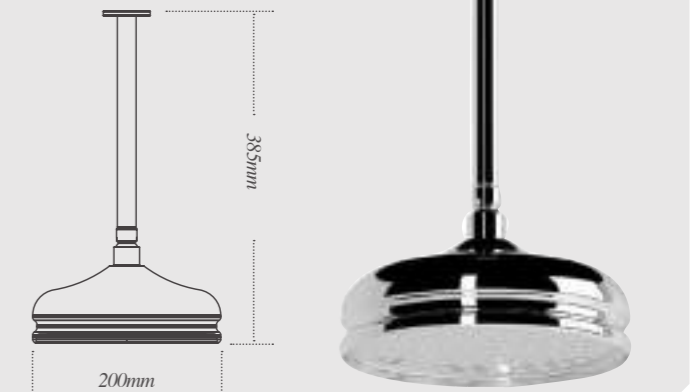

Traditional ceiling showerhead

High pressure