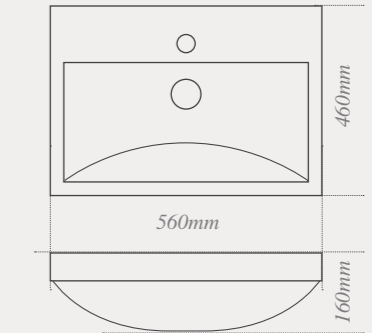

Quantum Square

Quantum Square semi-recessed washbasin

with integrated overflow and one tap hole, for use with a fitted washbasin unit

W: 560mm D: 460mm H: 160mm