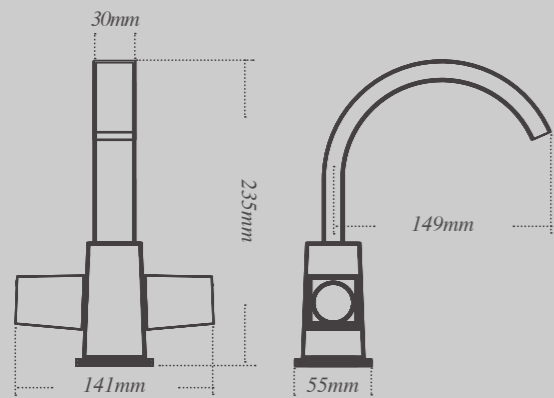

Paleto basin monobloc mixer tap

With click-clack waste High / Low pressure

0.2 bar: 9.2 l/m 0.5 bar: 14.1 l/m 1.0 bar: 19.8 l/m 2.0 bar: 28.0 l/m