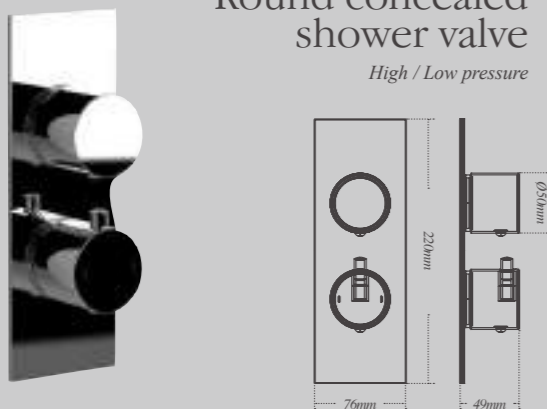

High / Low pressure