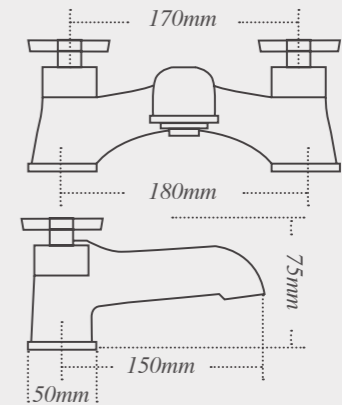

High / Low pressure: Suitable for high and low pressure systems, operating at 0.2 BAR and above.

High pressure: Only suitable for high pressure systems operating at 1.0 BAR and above.
Only thermostatically controlled valves should be used to operate a shower.