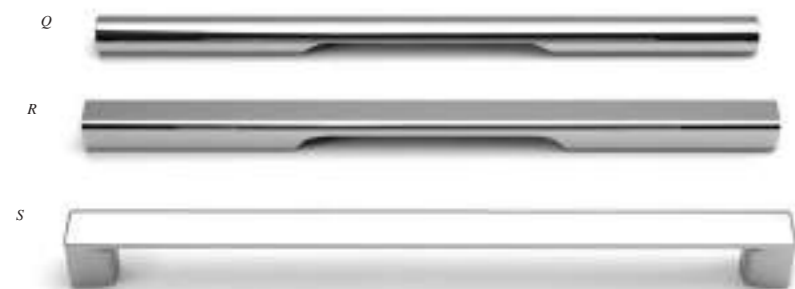

Handle options