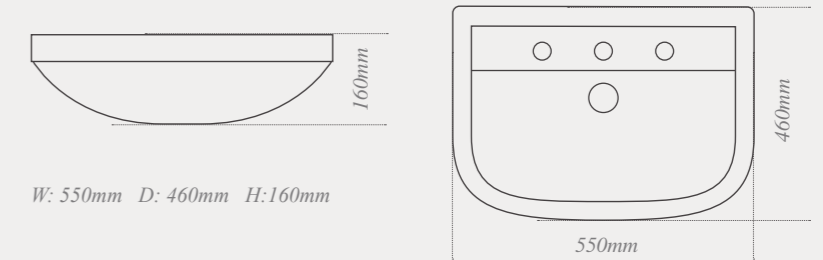

W: 550mm D: 460mm H: 160mm

Monet Round semi-recessed cloakroom washbasin

with integrated overflow and two tap holes, for use with a reduced depth fitted washbasin unit