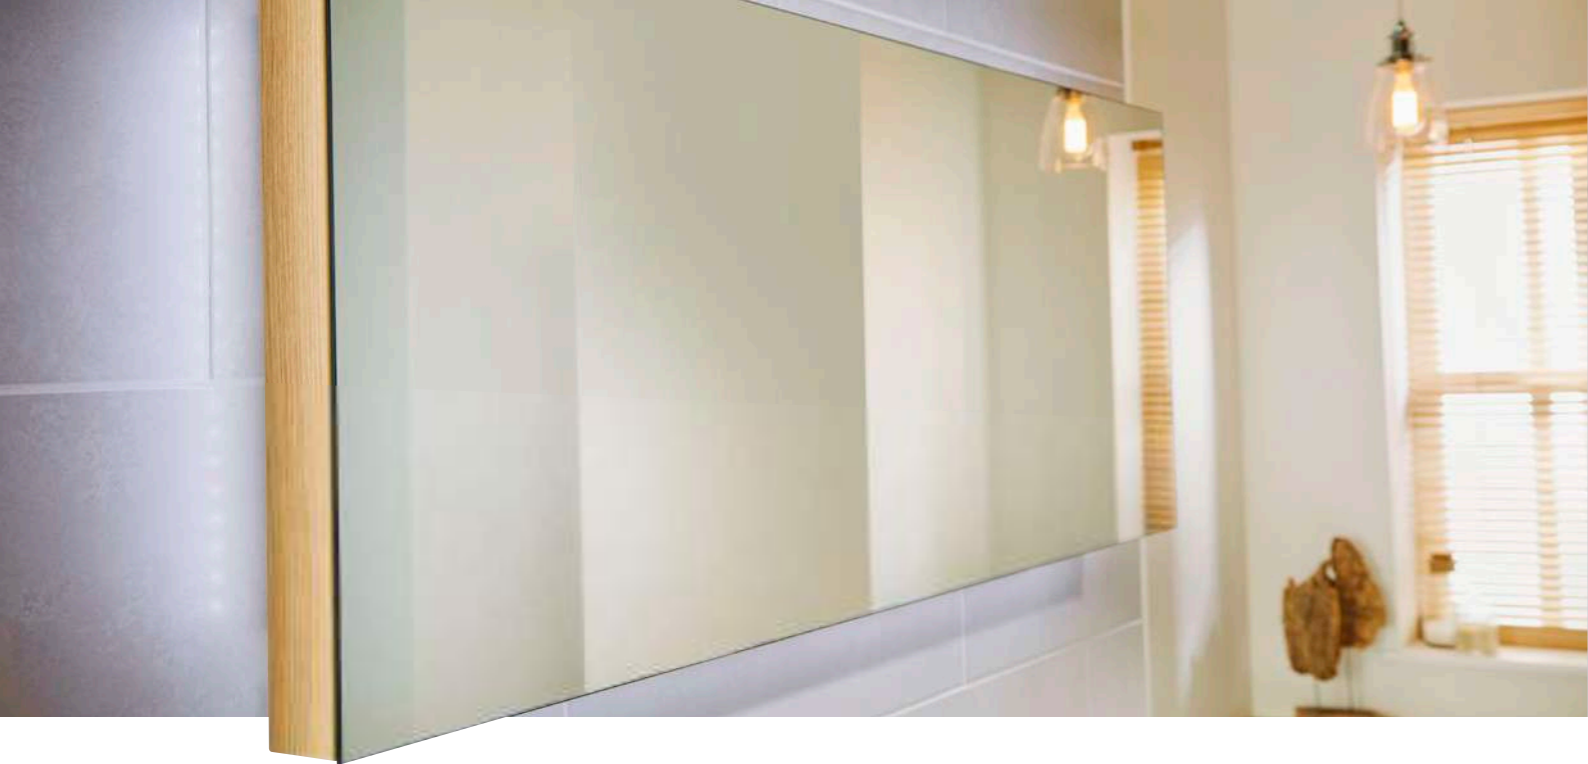

Deluxe rectangular mirrors

Large rectangular mirrors add more than style to your bathroom, they can also make it appear more spacious. Our contemporary collection includes different shapes and sizes as well as some practical features for added luxury.

■ **Deluxe magnifying mirror**
600 x 800mm

■ **Deluxe magnifying mirror**
1200 x 450mm

■ **Deluxe modular mirror**
450 x 1200mm
500 x 1600mm
Also available without illumination

■ **Deluxe Outline mirror**
400 x 1000mm
450 x 1200mm
The detailed illumination on this mirror appears on the face of the glass.

■ **Deluxe outline mirror**
650 x 800mm
The detailed illumination on this mirror appears on the face of the glass.

Shaped mirrors

Gently curved and shaped mirrors introduce a softer note to the bathroom, balancing the crisp lines of the furniture or reflecting the shape of curved cabinets.

■ **Deluxe eclipse mirror**
700 x 800mm

■ **Deluxe eclipse mirror**
1000 x 450mm
1200 x 450mm