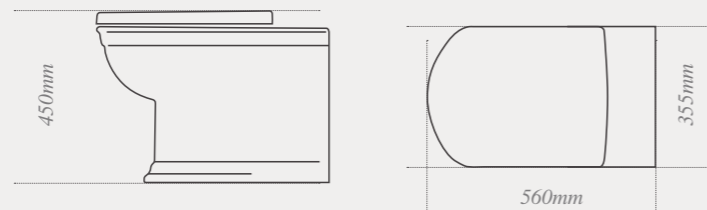

Quantum Classical

Quantum Classical back-to-wall toilet
with soft close seat, ideal for use with a toilet unit

W: 355mm D: 560mm H: 450mm

Monet Round & Monet Classical

with integrated overflow and two tap holes, for use with a reduced depth fitted washbasin unit

* Roseberry co-ordinating painted seat available