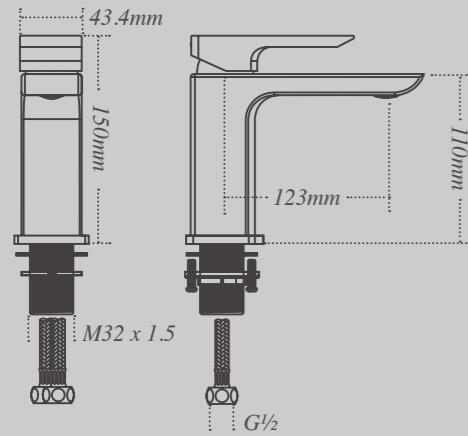

Divine tall basin monobloc mixer

With click-clack waste High pressure
0.2 bar: 3.4 l/m 0.5 bar: 5.7 l/m 1.0 bar: 6.3 l/m