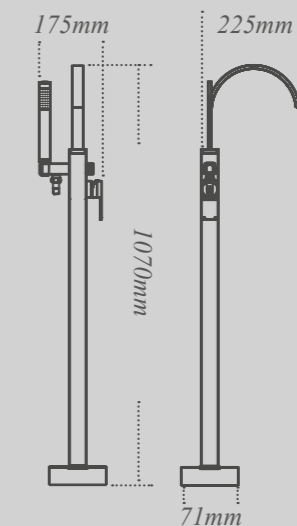

Freestanding bath shower mixer

With click-clack waste High / Low pressure
0.5 bar: 4.8 l/m 1.0 bar: 9.9 l/m 3.0 bar: 17.2 l/m

High / Low pressure: Suitable for high and low pressure systems, operating at 0.2 BAR and above.

High pressure: Only suitable for high pressure systems operating at 1.0 BAR and above.

Only thermostatically controlled valves should be used to operate a shower.