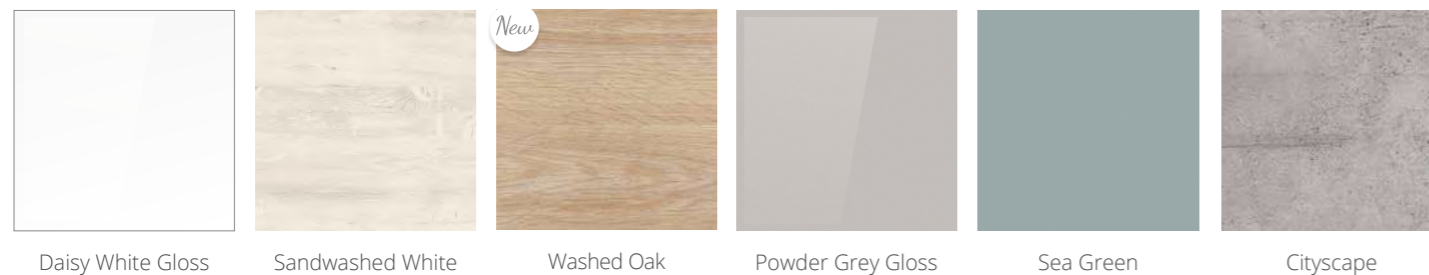

Finish options