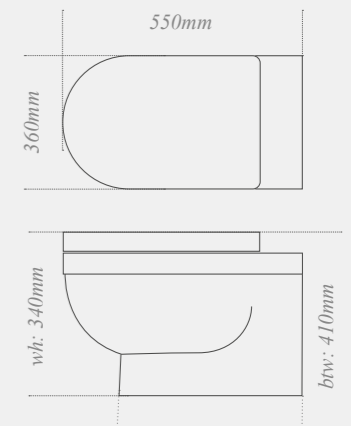

W: 360mm D: 550mm H: 410mm

Quantum Round wall-hung toilet
with soft close seat. Ideal for use with a toilet unit
Roseberry co-ordinating painted seat available

W: 360mm D: 550mm H: 340mm

Quantum Classical