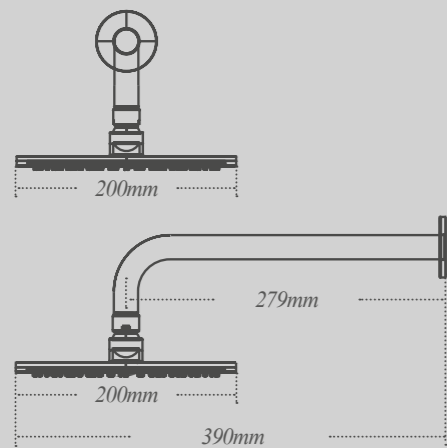

Round wall mounted showerhead

Available in chrome or matt black.