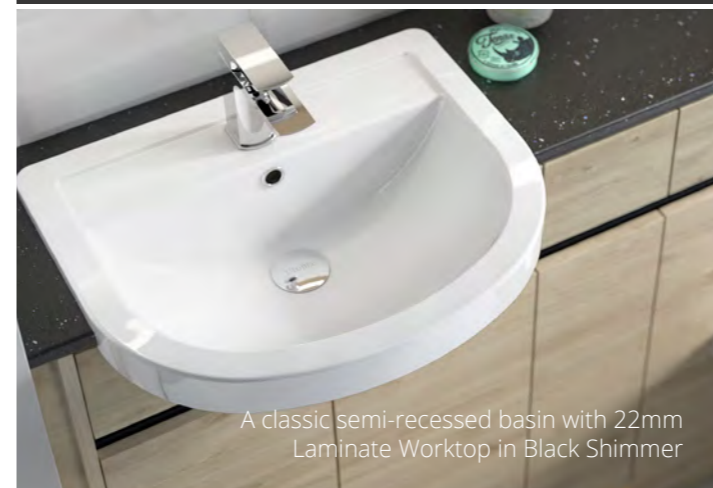

A classic semi-recessed basin with 22mm Laminate Worktop in Black Shimmer