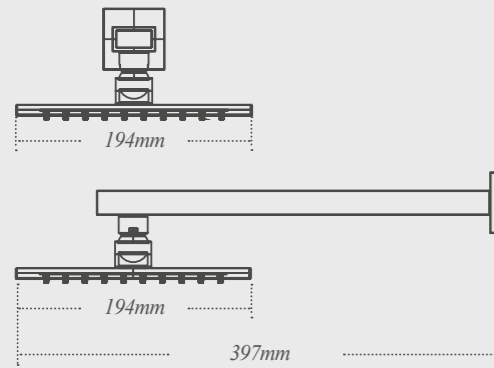

Overhead showerheads

Square wall mounted showerhead

Available in chrome or matt black.

Square ceiling showerhead

Round ceiling showerhead

Traditional wall mounted showerhead

Traditional ceiling showerhead

Round wall mounted showerhead

Available in chrome or matt black.

Round riser rail kit

Available in chrome or matt black.

With integrated wall elbow, three mode handset and smooth hose.

Square riser rail kit

Available in chrome or matt black.

With integrated wall elbow, three mode handset and smooth hose.

Hand held shower

Available in chrome or matt black.

With integrated wall elbow and smooth hose.