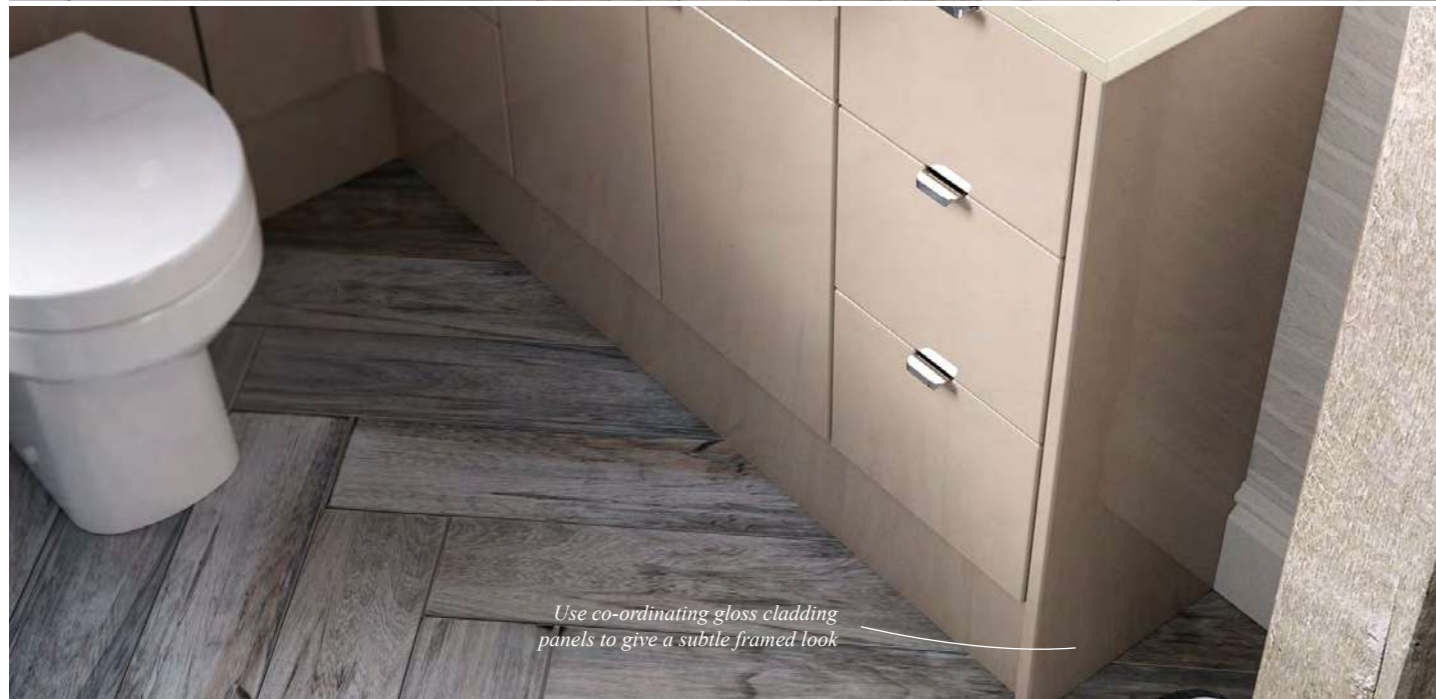

Zara in Aragon Flint Gloss and Durham Oak

Period properties require careful handling and sympathetic colour schemes. This cleverly planned bathroom makes a feature of the lovely original beams with complementary door and floor finishes in co-ordinating hues.

Use co-ordinating gloss cladding panels to give a subtle framed look