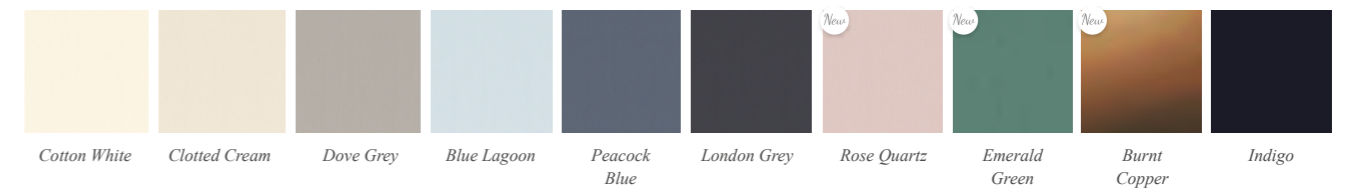

With minimal styling, the Dualelle freestanding Bath is available with a white gloss skirt or in a choice of colours.

This bath is not suitable for deck-mounted brassware

Painted skirt finishes

This bath is available in any of the following painted or metallic finishes, or you can opt for a White Gloss bath skirt.