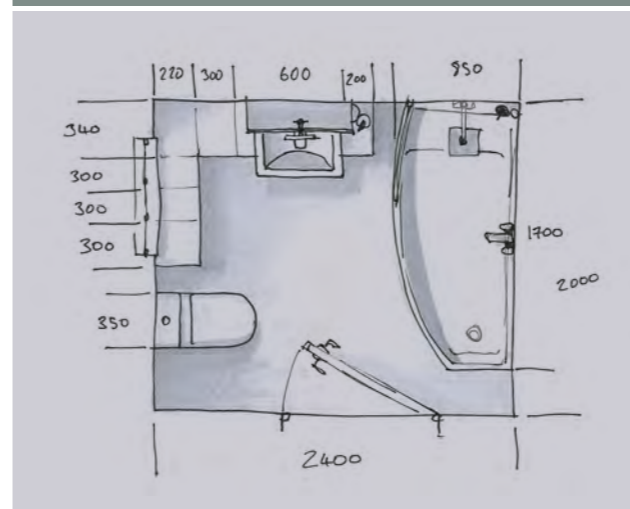

The Symmetry Shower Bath

- Features triple layer Resinite technology
- Wider at the shower end to allow for a spacious showering experience
- Stunning sweeping curves
- Available with or without end storage unit
- Choose any door finish from page 15.