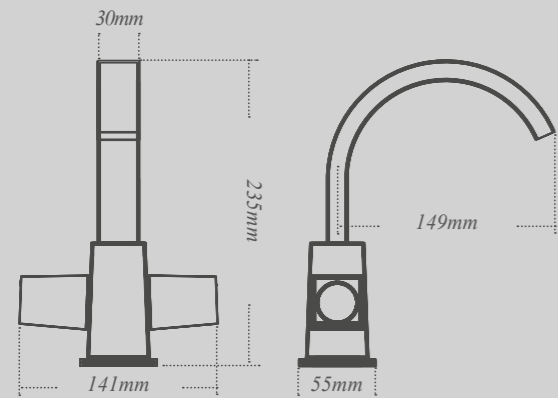

Paleto

Paleto basin monobloc mixer tap

With click-clack waste High / Low pressure
0.2 bar: 9.2 l/m 0.5 bar: 14.1 l/m 1.0 bar: 19.8 l/m 2.0 bar: 28.0 l/m

Paleto three hole bath filler

High / Low pressure
0.2 bar: 21.1 l/m 0.5 bar: 32.0 l/m 1.0 bar: 45.0 l/m 2.0 bar: 58.0 l/m

Paleto three hole wall mounted basin mixer tap

With click-clack waste High / Low pressure
0.2 bar: 7.0 l/m 0.5 bar: 19.0 l/m 1.0 bar: 29.0 l/m 2.0 bar: 43.0 l/m

Paleto bath tap and overflow filler

High / Low pressure
0.2 bar: 12.2 l/m 0.5 bar: 18.3 l/m 1.0 bar: 24.9 l/m 2.0 bar: 34.6 l/m

Freestanding bath shower mixer

With click-clack waste High / Low pressure
0.5 bar: 4.8 l/m 1.0 bar: 9.9 l/m 3.0 bar: 17.2 l/m

High / Low pressure: Suitable for high and low pressure systems, operating at 0.2 BAR and above.

High pressure: Only suitable for high pressure systems operating at 1.0 BAR and above.

Only thermostatically controlled valves should be used to operate a shower.