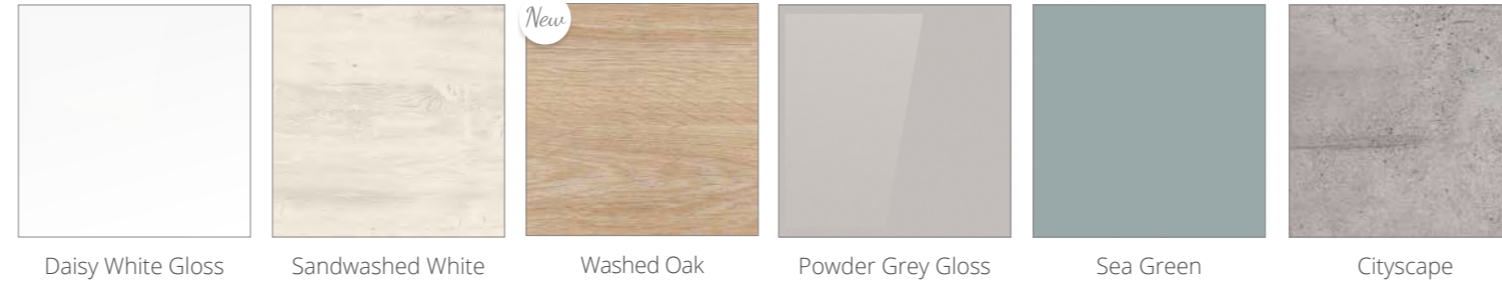

These door finishes are available in Original Fitted, i-Line, Symmetry, Geo and YOU ranges. Choose your carcass or cladding panel finish from page 15-16. Symmetry internals are Aluminium effect.

Super Matt Soft Touch door finishes

These innovative new finishes are at the very forefront of material technology and offer a truly luxurious soft touch feel and a sense of quality. They feature a higher light absorption threshold giving that super matt finish and with the micro-structure technology, helps in reducing the impact of grease marks like fingerprints.

* The Original Fitted Amelia doorstyle is only available in these finishes, all other doorstyles are available in any of the above finishes.

Original Fitted and i-Line fitted doors have a vertical grain direction, with the exception of Black Linear which is horizontal. Symmetry, Geo, You and i-Line doors all have horizontal grain direction. We aim to represent the finishes in this brochure as accurately as possible. However, due to the limitations of the printing processes used we cannot guarantee a perfect match. Please visit www.utopiagroup.com/samples to request free samples of Utopia finishes.

halo

LUSTRE

Opala

^ΔThe reverse of your drawer will be Burnt Copper when selecting Sea Green or Indigo and it will be Midnight Grey Gloss when selecting Powder Grey.

CONTEMPORARY

FITTED FURNITURE

Choose matching or contrasting top and bottom fascias. Carcasses are Powder Grey.

Great British Bathrooms
- MMXVI -

ROSEBERRY

Our Roseberry range features eight stunning painted solid timber doors. Carcasses are Eton Oak.

DOWNTON

Elegant freestanding traditional furniture in wood effect and painted wood effect finishes. Internals are Parchment.