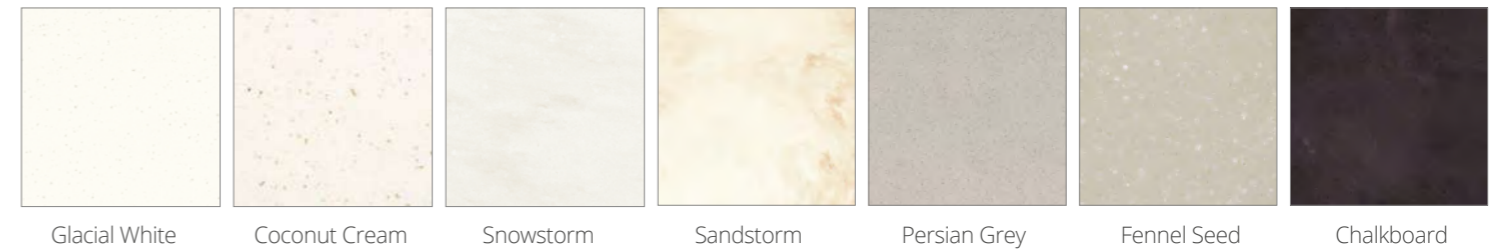

Worktop finishes

22mm Coralux Solid Surface finishes