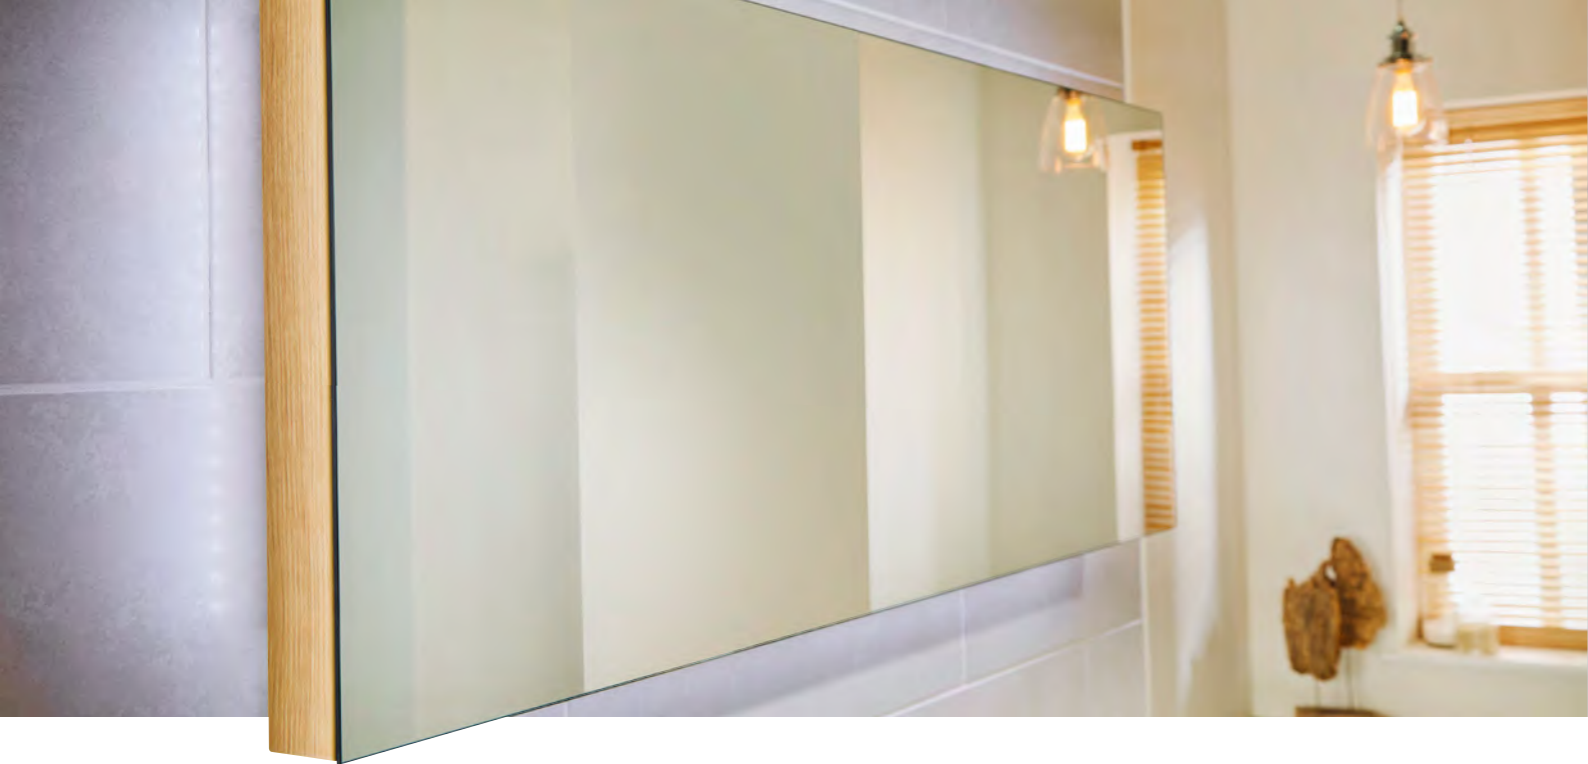

Opula illuminated mirror with glass shelf

Features optional integrated Bluetooth audio, demister, LED lighting and sensor operation. Available in 3 widths.

820 / 1220 / 1620 x 500mm

LED Illumination

Sensor operated

Optional Bluetooth connectivity

Integrated shaver / toothbrush socket

Demister

Deluxe rectangular mirrors

Large rectangular mirrors add more than style to your bathroom, they can also make it appear more spacious. Our contemporary collection includes different shapes and sizes as well as some practical features for added luxury.