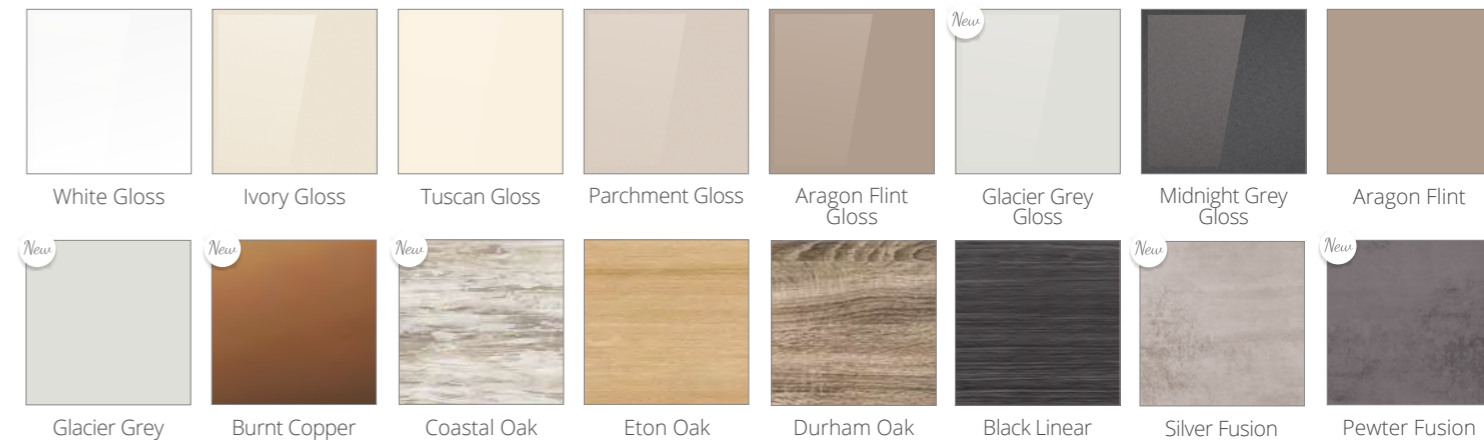

Gloss, Matt and Textured effect door finishes

Geo Store carcass finishes

Geo Coralux Solid Surface finishes

Coralux Solid Surface worktops are designed to replicate natural surfaces and as a result may feature colour and tonal variations throughout.