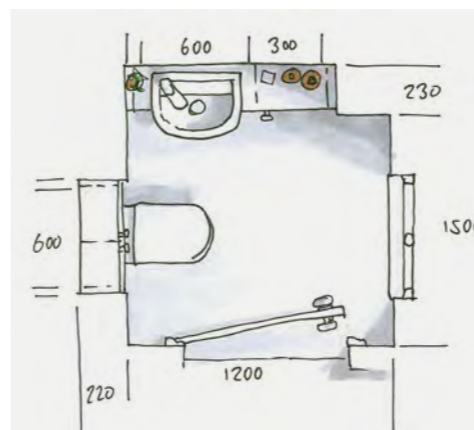

Amelia *in* English Parchment

Light colours work particularly well in smaller spaces such as this cloakroom while reduced depth units maximise the available space. Remember to utilise the area above the toilet unit for extra storage and streamlined style.

Space exploration

Our exclusive range of space-saving bathroom products have been making the most of tiny bathrooms and cloakrooms for three decades. This Quantum Round Cloakroom basin is only 355mm deep, so fits snugly into the 220mm deep reduced depth furniture.

GET THE LOOK

- **Door finish:** English Parchment
- **Carcass finish:** English Parchment
- **Worktop:** Snowstorm 22mm Coralux Solid Surface
- **Handle:** Crackle Button
- **Sanitaryware:** Quantum Round
- **Brassware:** Salino
- **Wall & Floor tiles:** Vintage Greys