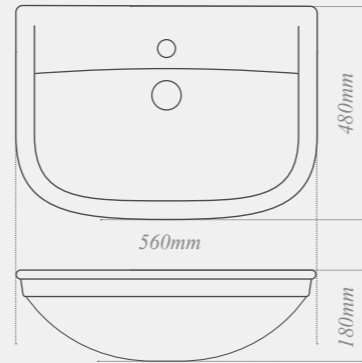

W: 560mm D: 480mm H: 180mm

Quantum Classical