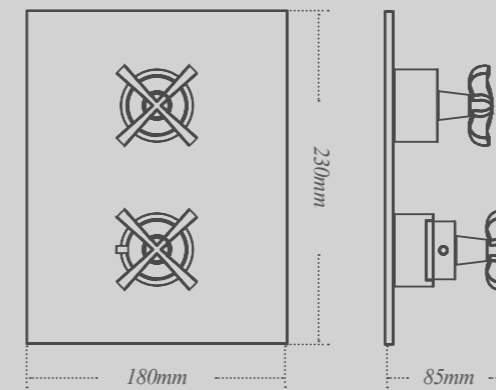

Salino concealed thermostatic shower valve

High / Low pressure
0.2 bar: 6.8 l/m 0.5 bar: 10.0 l/m 1.0 bar: 14.0 l/m 2.0 bar: 19.6 l/m

High / Low pressure: Suitable for high and low pressure systems, operating at 0.2 BAR and above.
High pressure: Only suitable for high pressure systems operating at 1.0 BAR and above.
Only thermostatically controlled valves should be used to operate a shower.