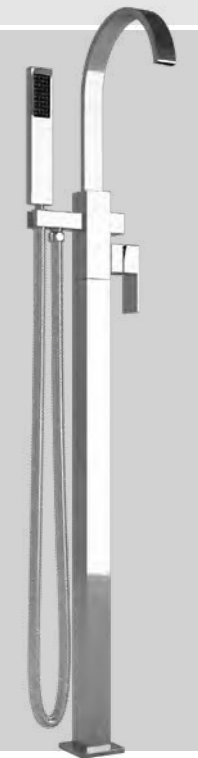

Freestanding bath shower mixer

With click-clack waste High / Low pressure
0.5 bar: 4.8 l/m 1.0 bar: 9.9 l/m 3.0 bar: 17.2 l/m

High / Low pressure: Suitable for high and low pressure systems, operating at 0.2 BAR and above.

High pressure: Only suitable for high pressure systems operating at 1.0 BAR and above.

Only thermostatically controlled valves should be used to operate a shower.