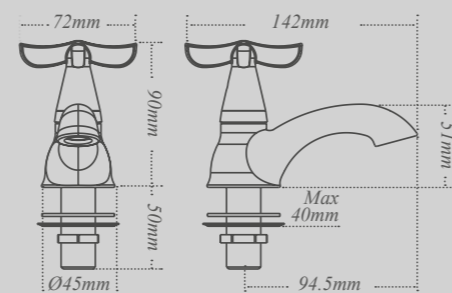

Salino

Salino three hole basin mixer tap set

With pop-up waste High / Low pressure
0.2 bar: 10.5 l/m 0.5 bar: 17.0 l/m 1.0 bar: 23.0 l/m 2.0 bar: 32.8 l/m

Salino basin monobloc mixer tap

With pop-up waste High / Low pressure
0.2 bar: 14.0 l/m 0.5 bar: 21.0 l/m
1.0 bar: 29.4 l/m 2.0 bar: 41.4 l/m

Salino three hole wall mounted mixer tap

With pop-up waste High / Low pressure
0.2 bar: 10.0 l/m 0.5 bar: 19.0 l/m
1.0 bar: 29.0 l/m 2.0 bar: 43.0 l/m

Salino hot and cold basin taps

With click-clack waste High / Low pressure
0.2 bar: 7.3 l/m 0.5 bar: 11.0 l/m
1.0 bar: 15.3 l/m 2.0 bar: 21.4 l/m

Salino three hole bath filler set

High pressure
0.2 bar: 19.1 l/m 0.5 bar: 30.3 l/m 1.0 bar: 41.8 l/m 2.0 bar: 58.5 l/m

Salino deck-mounted bath overflow filler

High / Low pressure
0.2 bar: 12.2 l/m 0.5 bar: 18.3 l/m 1.0 bar: 24.9 l/m 2.0 bar: 34.6 l/m

Salino concealed thermostatic shower valve

High / Low pressure
0.2 bar: 6.8 l/m 0.5 bar: 10.0 l/m 1.0 bar: 14.0 l/m 2.0 bar: 19.6 l/m

High / Low pressure: Suitable for high and low pressure systems, operating at 0.2 BAR and above.
High pressure: Only suitable for high pressure systems operating at 1.0 BAR and above.
Only thermostatically controlled valves should be used to operate a shower.