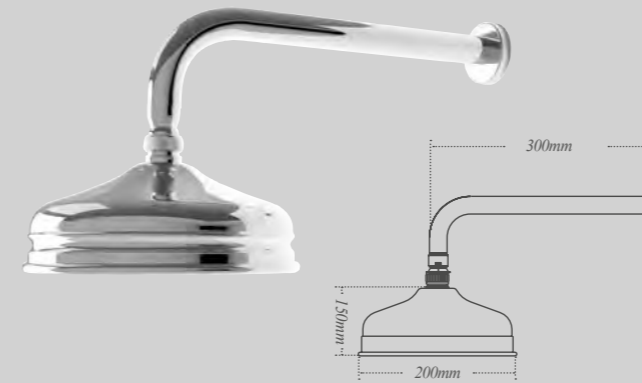

Traditional wall mounted showerhead