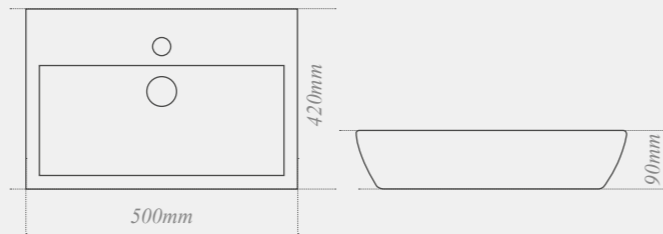

Quantum Square Elegant cloakroom sit-on washbasin

Opula sit-on washbasin

W: 500mm D: 420mm H: 90mm