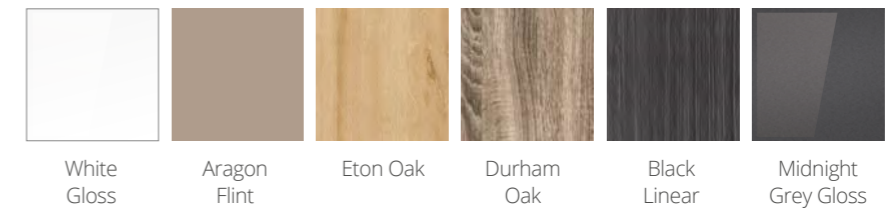

These innovative new finishes are at the very forefront of material technology and offer a truly luxurious soft touch feel and a sense of quality. They feature a higher light absorption threshold giving that super matt finish and with the micro-structure technology, helps in reducing the impact of grease marks like fingerprints.

Carcass finishes

Choose a carcass finish to complement your chosen door colour.

50mm i-Line Framing and worktop finishes

For a contemporary look, add 50mm i-Line framing.

Gloss, Matt and Textured effect door finishes

Worktop finishes

22mm Coralux Solid Surface finishes*

20mm Marble Effect Coralux Solid Surface finishes*

22mm Laminate worktop finishes

* The Original Fitted Amelia doorstyle is only available in these finishes, all other doorstyles are available in any of the above finishes. Original Fitted and i-Line fitted doors have a vertical grain direction, with the exception of Black Linear which is horizontal. We aim to represent the finishes in this brochure as accurately as possible. However, due to the limitations of the printing processes used we cannot guarantee a perfect match. Please visit www.utopiagroup.com/samples to request free samples of Utopia finishes.