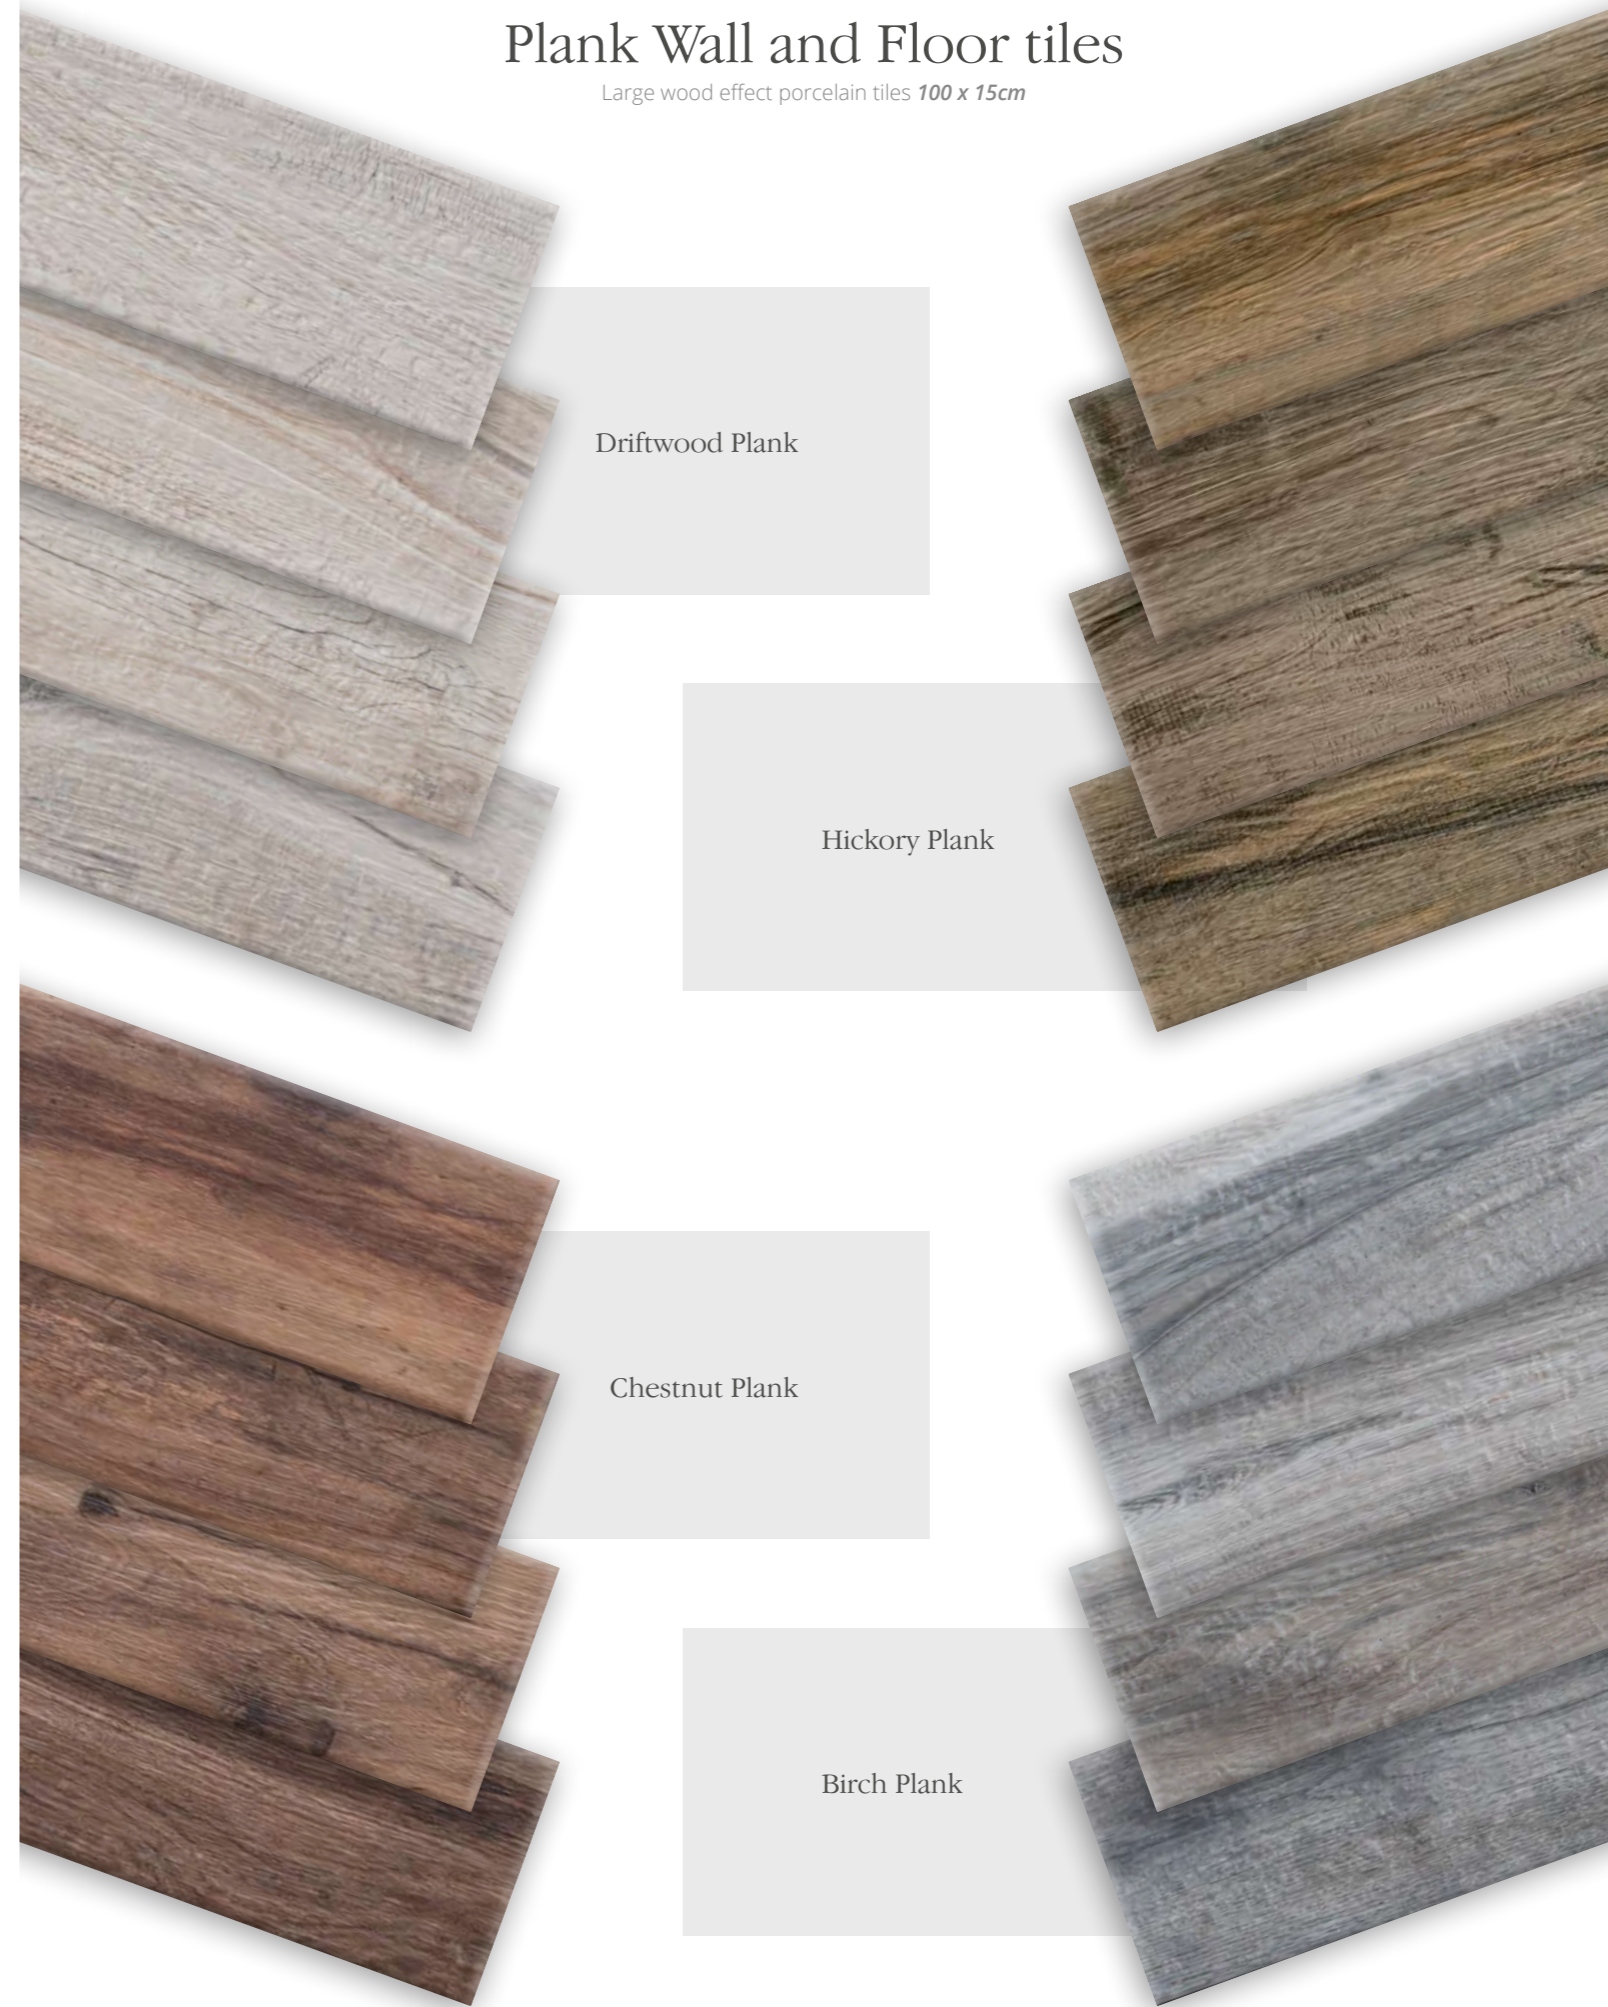

Kameo Wall tiles

Glossy Moroccan inspired ceramic tiles 12 x 12cm

Hexo Wall tiles

Gloss hexagonal ceramic tiles 12 x 10cm

Plank Wall and Floor tiles

Large wood effect porcelain tiles 100 x 15cm