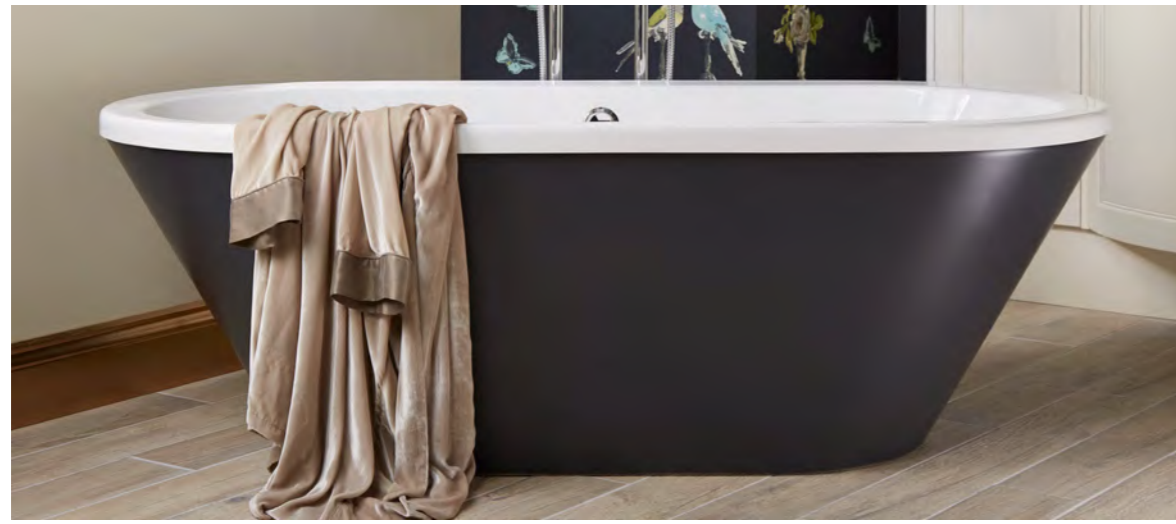

You can use a shower over this bath

Sensuelle freestanding Bath with optional painted skirt

A stunning centrepiece bath, equally at home in a contemporary scheme with wall mounted brassware or a traditional bathroom with either wall mounted or floor standing brassware.