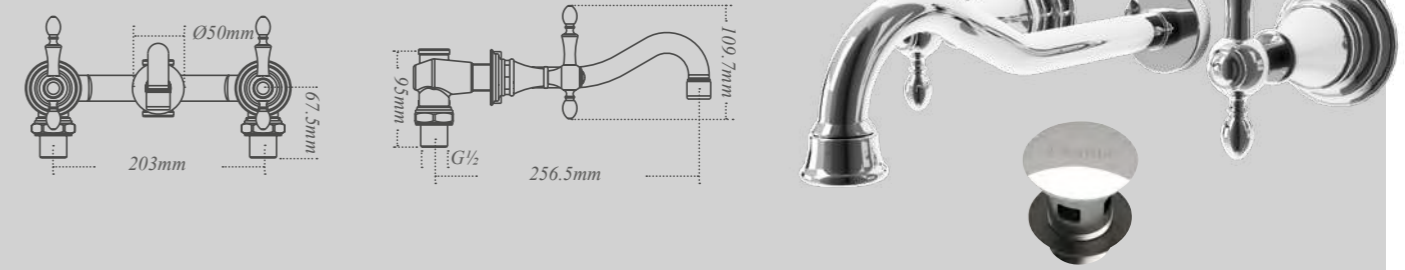

Regent three hole wall mounted basin mixer

With click-clack waste High / Low pressure
0.2 bar: 10.0 l/m 0.5 bar: 19.0 l/m 1.0 bar: 29.0 l/m 3.0 bar: 43.0 l/m