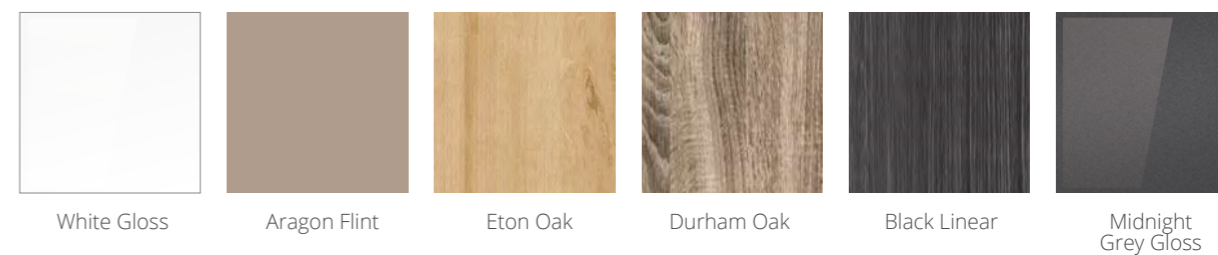

50mm i-Line Framing and worktop finishes

Handle options