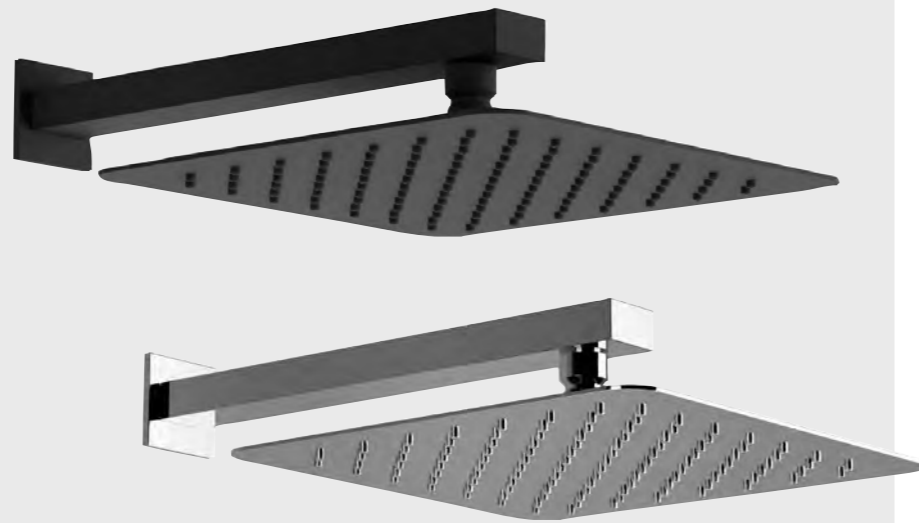

Square concealed shower valve

1 or 2 outlet. High / Low pressure.
Available in chrome or matt black.

Overhead showerheads

Square wall mounted showerhead

Available in chrome or matt black.

Square ceiling showerhead