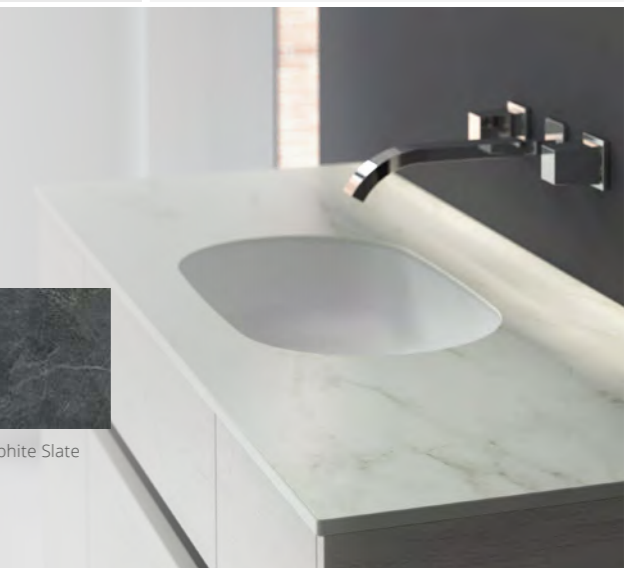

*Only available with 22mm Coralux Solid Surface or 22mm laminate worktops

^A Undermount basin can only be used with 12mm Compact Laminate worktops and furniture 445mm deep.