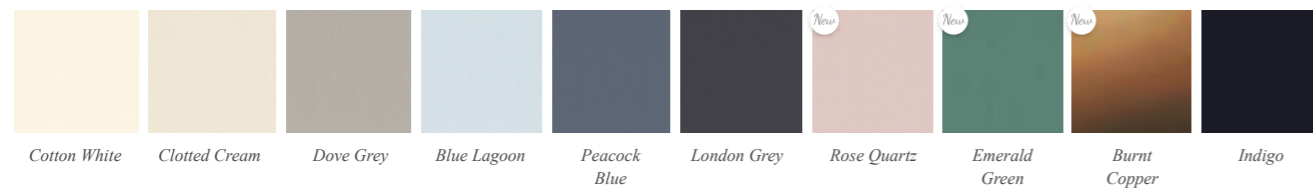

This bath is not suitable for deck-mounted brassware

Painted skirt finishes

This bath is available in any of the following painted or metallic finishes, or you can opt for a White Gloss bath skirt.

Dualelle freestanding Bath with optional painted skirt