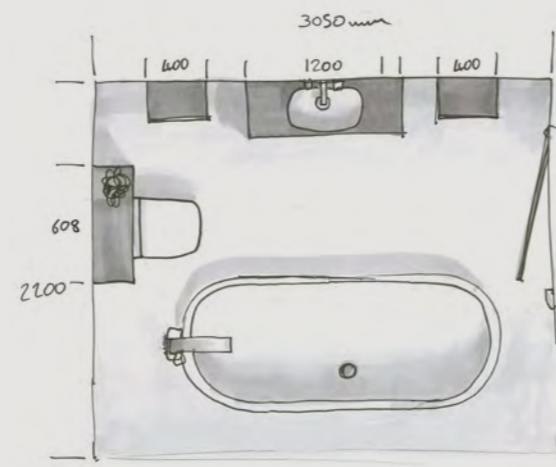

GET THE LOOK

Unit finish: Powder Grey
Brassware: Paleto
Sanitaryware: Rodin
Bath: Sensuelle freestanding with London Grey painted skirt
Wall tiles: White Kameo
Floor tiles: Driftwood Plank