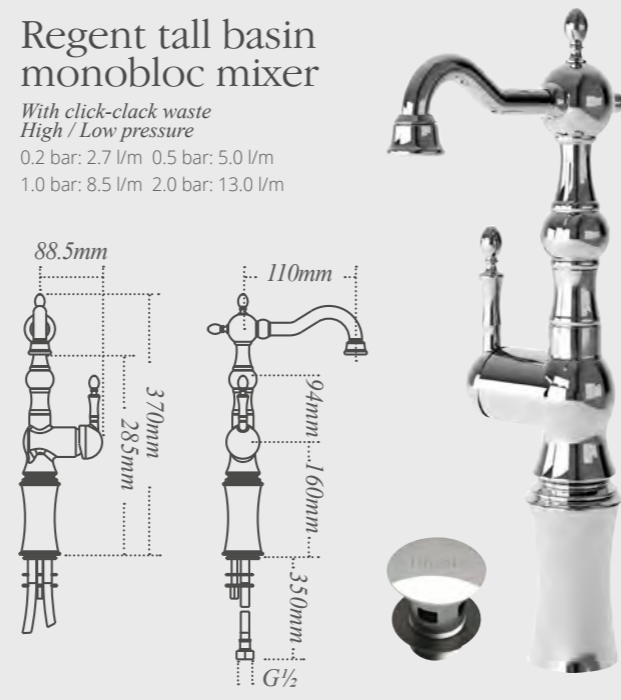

Regent

Regent basin monobloc mixer

With click-clack waste
High / Low pressure
0.2 bar: 6.0 l/m 0.5 bar: 7.6 l/m
1.0 bar: 12.6 l/m 2.0 bar: 19.0 l/m

Regent tall basin monobloc mixer

With click-clack waste
High / Low pressure
0.2 bar: 2.7 l/m 0.5 bar: 5.0 l/m
1.0 bar: 8.5 l/m 2.0 bar: 13.0 l/m