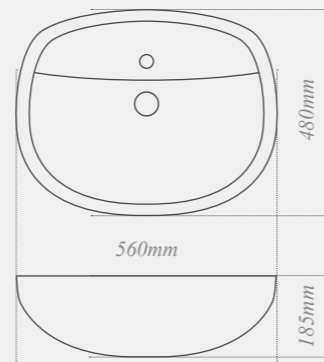

Matese

Matese semi-recessed washbasin
with integrated overflow and one tap hole, for use with a fitted washbasin unit.