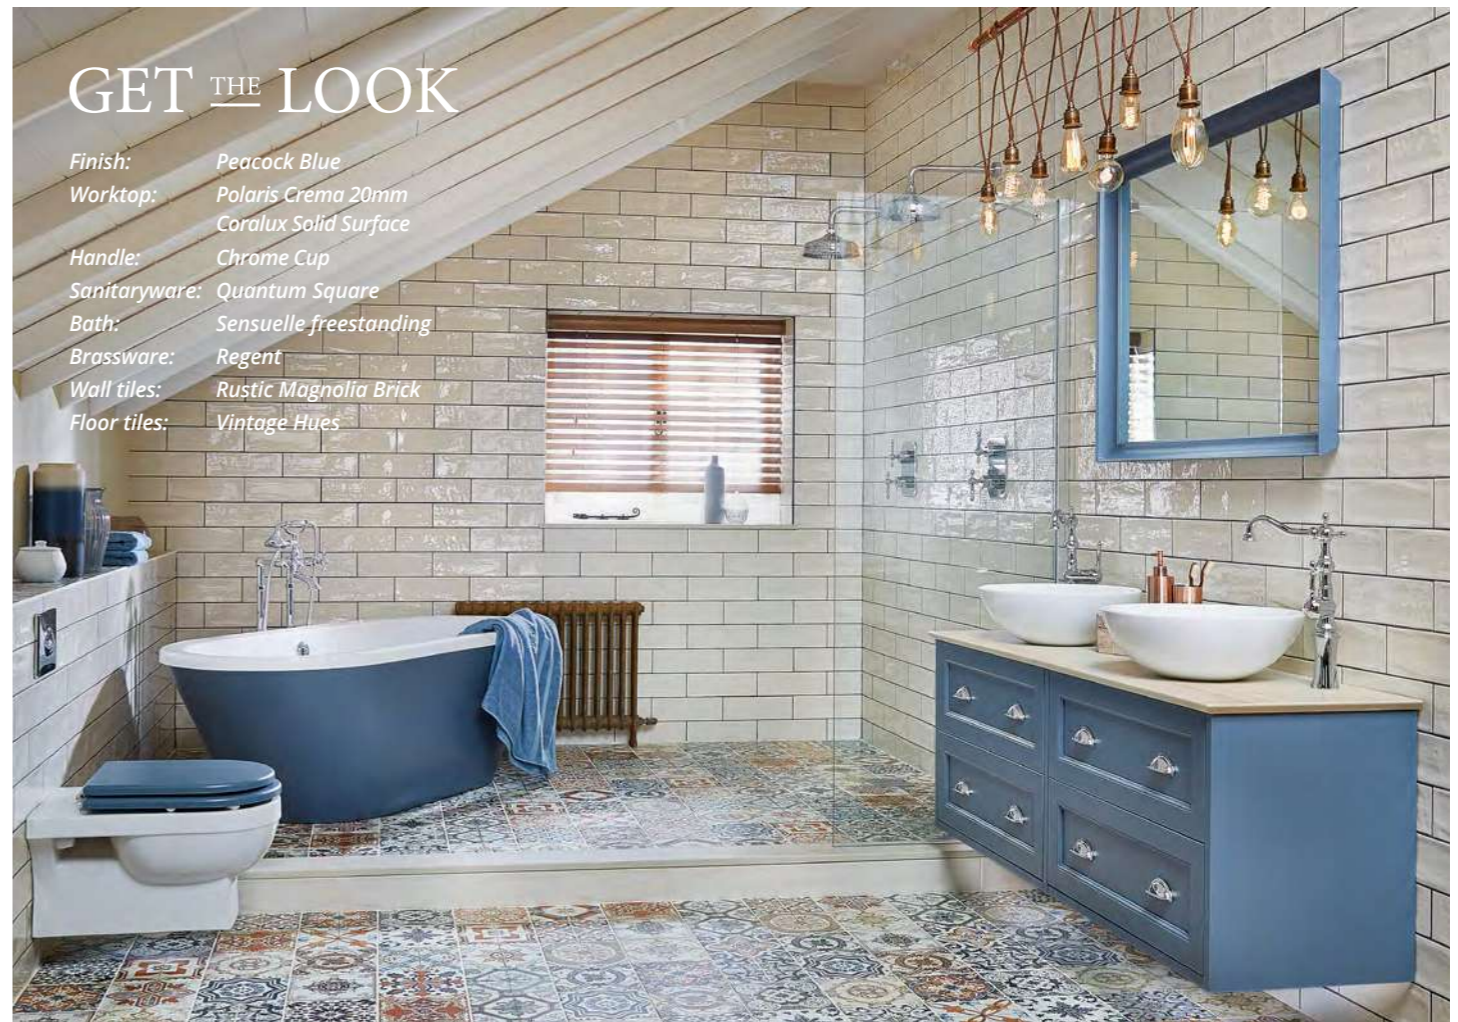

GET THE LOOK

<i>Finish:</i>	<i>Peacock Blue</i>
<i>Worktop:</i>	<i>Polaris Crema 20mm Coralux Solid Surface</i>
<i>Handle:</i>	<i>Chrome Cup</i>
<i>Sanitaryware:</i>	<i>Quantum Square</i>
<i>Bath:</i>	<i>Sensuelle freestanding</i>
<i>Brassware:</i>	<i>Regent</i>
<i>Wall tiles:</i>	<i>Rustic Magnolia Brick</i>
<i>Floor tiles:</i>	<i>Vintage Hues</i>