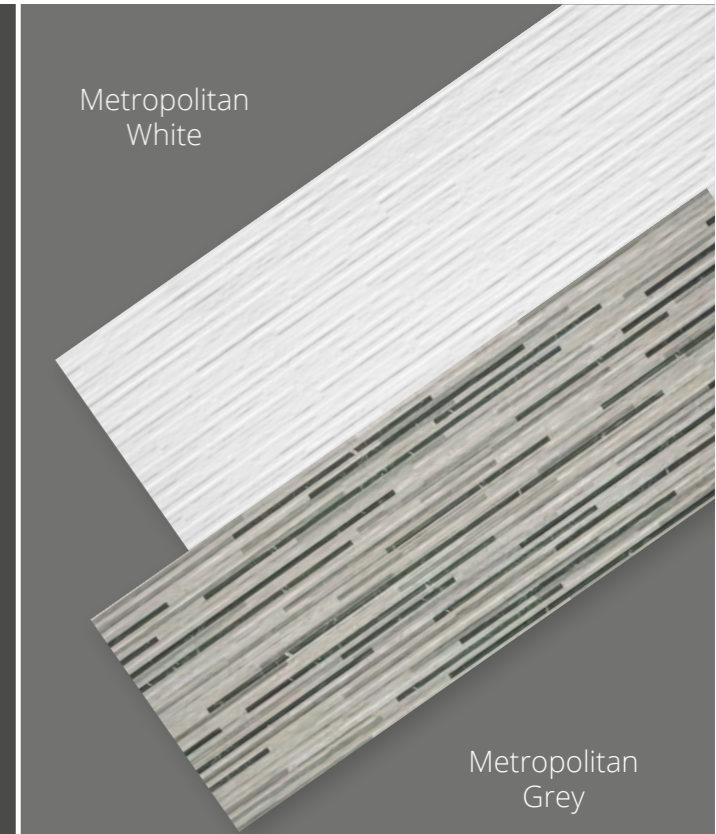

Metropolitan Wall tiles

Large ceramic feature wall tiles 90.2 x 30cm

Metropolitan
White

Metropolitan
Grey