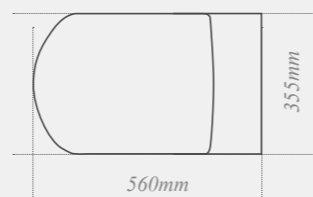

W: 560mm D: 480mm

Quantum Classical close coupled toilet
with soft close seat

W: 410mm D: 700mm H: 785mm

Quantum Classical back-to-wall toilet
with soft close seat, ideal for use with a toilet unit

W: 355mm D: 560mm H: 450mm