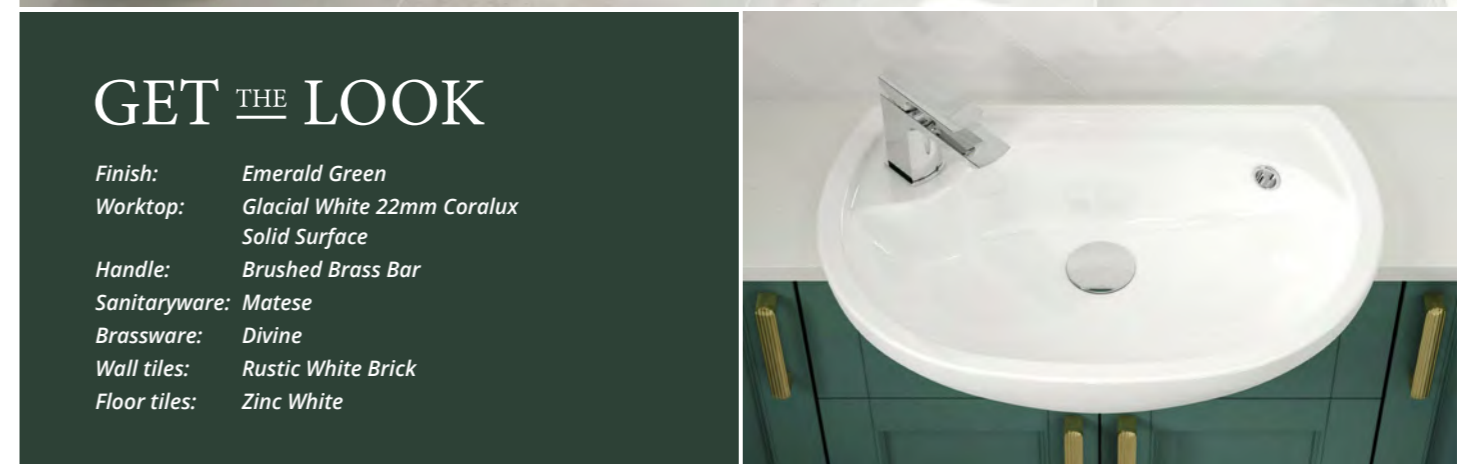

GET THE LOOK

Finish: Emerald Green
Worktop: Glacial White 22mm Coralux Solid Surface
Handle: Brushed Brass Bar
Sanitaryware: Matese
Brassware: Divine
Wall tiles: Rustic White Brick
Floor tiles: Zinc White