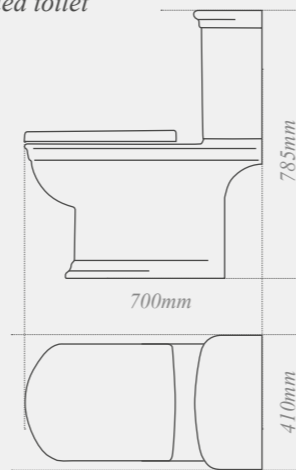

W: 410mm D: 700mm H: 785mm

Quantum Classical close coupled toilet
with soft close seat