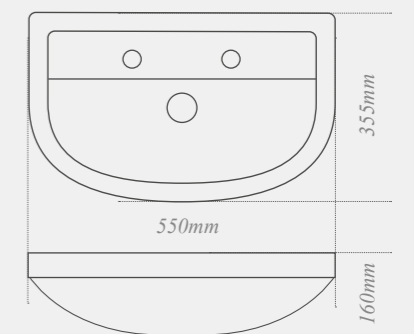

W: 550mm D: 355mm H: 160mm

W: 450mm D: 455mm H: 135mm