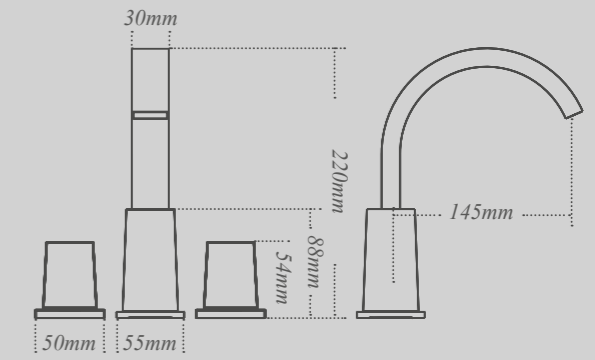

Paleto three hole bath filler

High / Low pressure
0.2 bar: 21.1 l/m 0.5 bar: 32.0 l/m 1.0 bar: 45.0 l/m 2.0 bar: 58.0 l/m