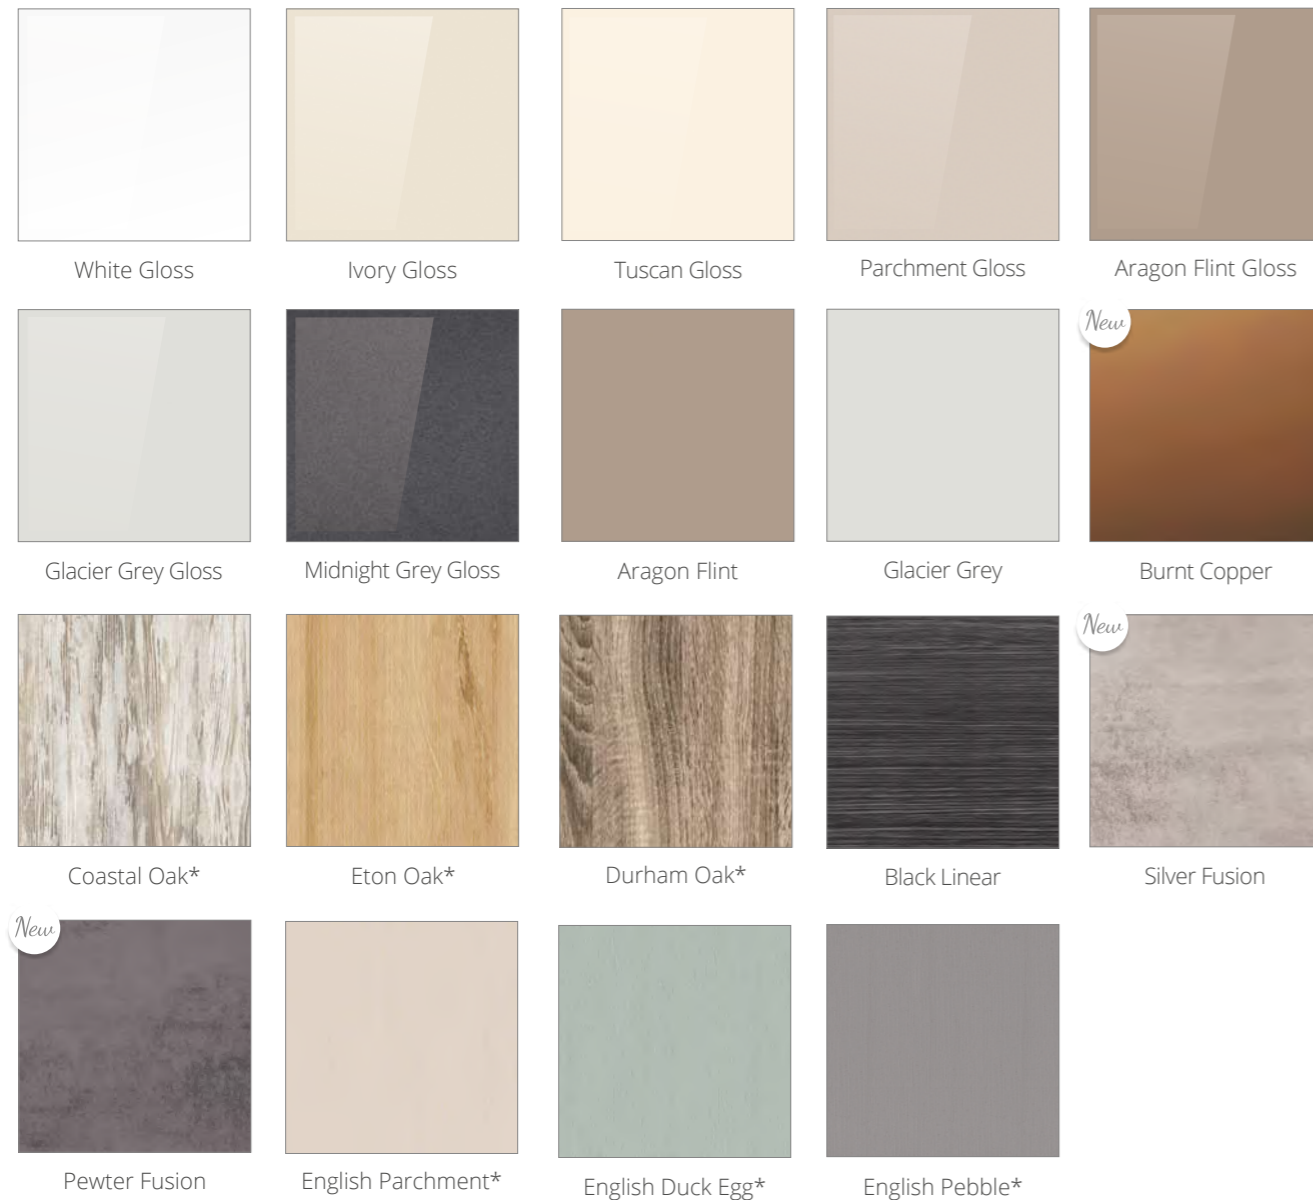

Carcass finishes

Choose a carcass finish to complement your chosen door colour.

50mm i-Line Framing and worktop finishes

For a contemporary look, add 50mm i-Line framing.

Gloss, Matt and Textured effect door finishes