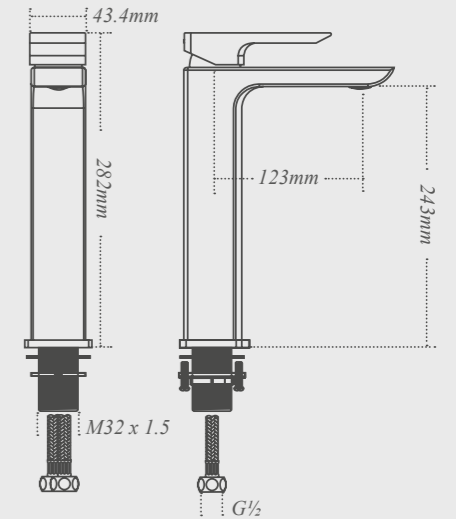

Divine

Divine basin monobloc mixer tap

Available in chrome or matt black. With click-clack waste - black waste does not feature Utopia branding. High / Low pressure
0.2 bar: 5.5 l/m 0.5 bar: 8.0 l/m 1.0 bar: 12.5 l/m 3.0 bar: 22.0 l/m

Divine tall basin monobloc mixer

Available in chrome or matt black. With click-clack waste - black waste does not feature Utopia branding. High / Low pressure
0.2 bar: 3.4 l/m 0.5 bar: 5.7 l/m 1.0 bar: 6.3 l/m

Divine short projection basin monobloc mixer tap

Available in chrome or matt black. With click-clack waste - black waste does not feature Utopia branding. High / Low pressure
0.2 bar: 5.2 l/m 0.5 bar: 7.5 l/m 1.0 bar: 11.8 l/m 3.0 bar: 17.8 l/m

Divine bath filler

Available in chrome or matt black. High / Low pressure
0.2 bar: 8.0 l/m 0.5 bar: 12.7 l/m 1.0 bar: 17.9 l/m 3.0 bar: 31.5 l/m

Divine bath shower mixer

High / Low pressure
0.2 bar: 9.0 l/m 0.5 bar: 14.5 l/m 1.0 bar: 21.5 l/m 3.0 bar: 40.0 l/m

High / Low pressure: Suitable for high and low pressure systems, operating at 0.2 BAR and above.
High pressure: Only suitable for high pressure systems operating at 1.0 BAR and above.
Only thermostatically controlled valves should be used to operate a shower.