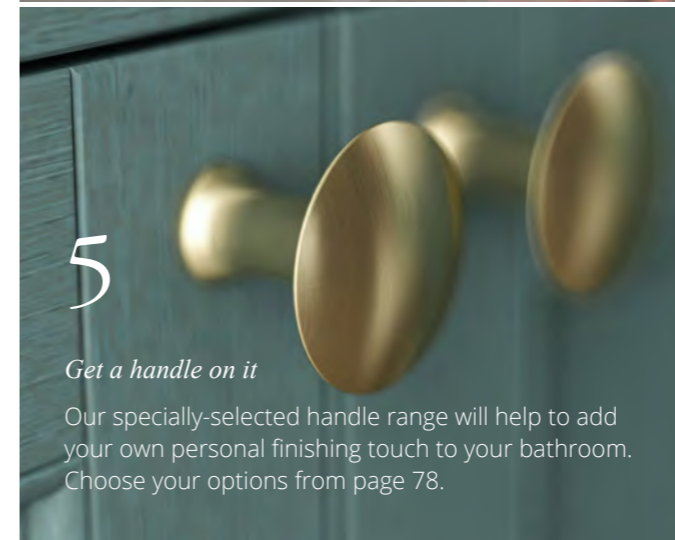

5

Get a handle on it

Our specially-selected handle range will help to add your own personal finishing touch to your bathroom. Choose your options from page 78.