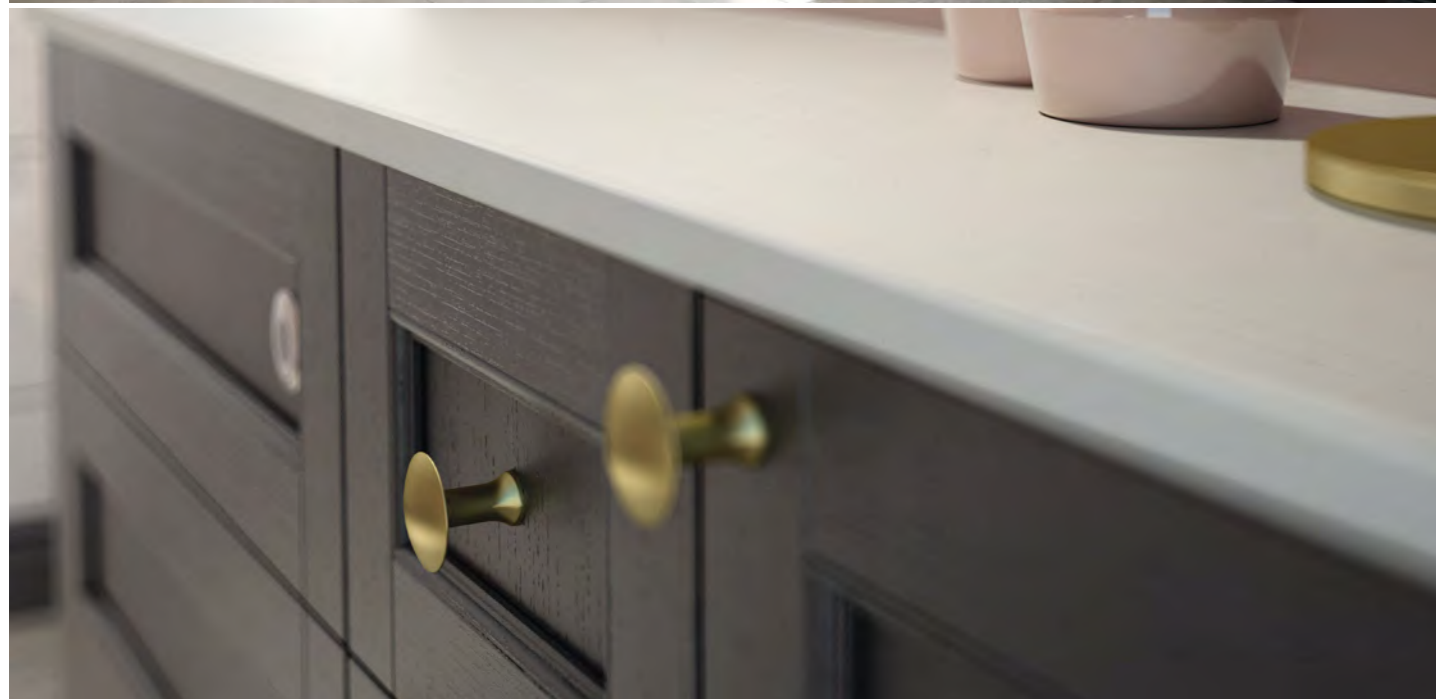

Rose Quartz *and* London Grey

Mix and matching your painted furniture finishes in your bathroom can create a striking look. Here we have teamed the sophisticated yet contrasting Rose Quartz and London Grey finishes and completed the look with hints of brass accent detailing.

GET THE LOOK

Finish: Rose Quartz & London Grey
Worktop: Polaris White 20mm Coralux Solid Surface
Handle: Brushed Brass Knob

Sanitaryware: Rodin
Brassware: Razo
Wall tiles: Venetian Marble Mosaic
Floor tiles: Driftwood Plank

Emerald Green

Vibrant green and pure white is a stunning combination that works well in this cleverly planned bathroom. Tessellated tiles in glossy white contrast with the painted furniture, while brass accents complete the look.