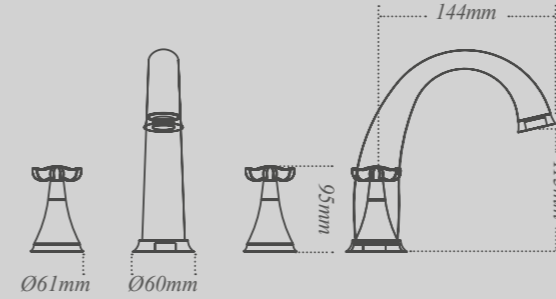

Salino three hole bath filler set

High pressure
0.2 bar: 19.1 l/m 0.5 bar: 30.3 l/m 1.0 bar: 41.8 l/m 2.0 bar: 58.5 l/m