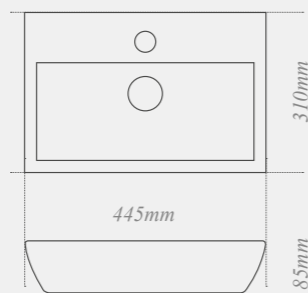

W: 445mm D: 310mm H: 85mm