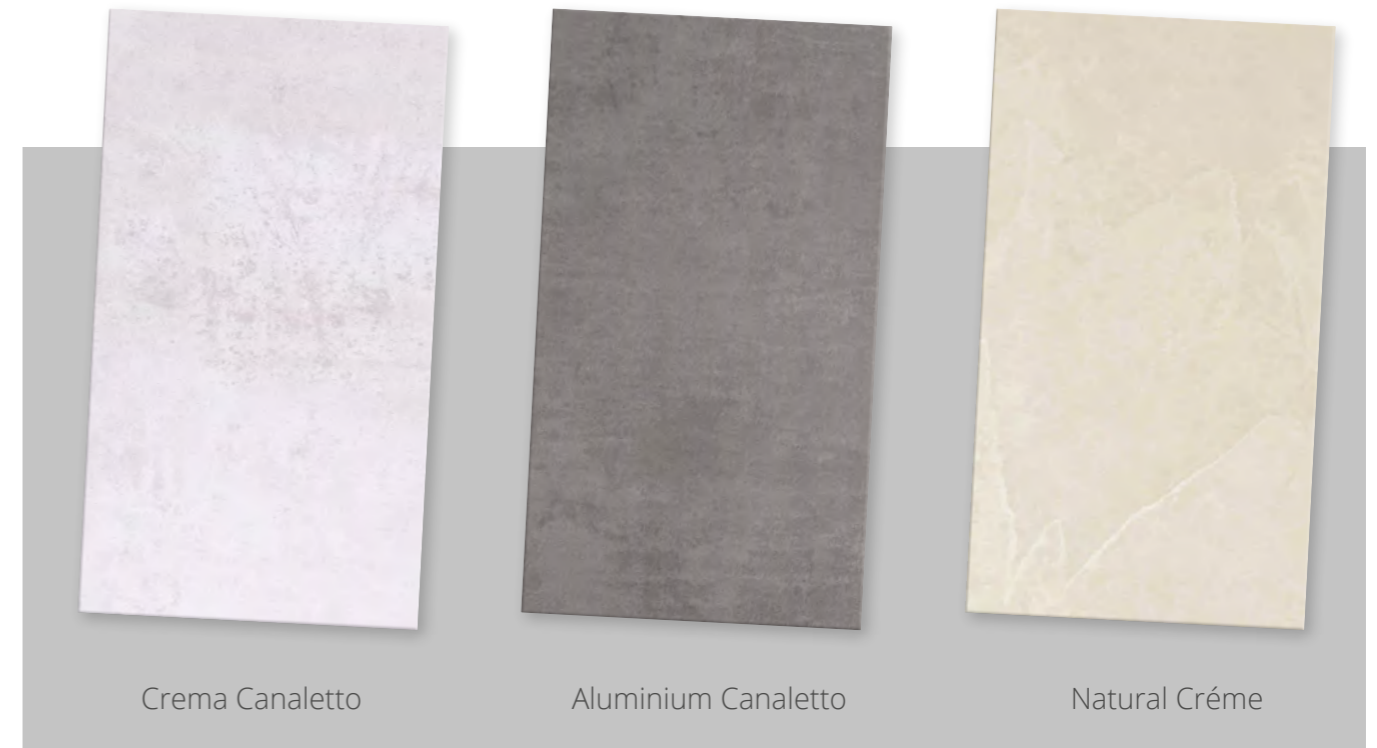

Stone effect Wall tiles

Stone effect ceramic tiles 59.2 x 33.3cm (Natural Crème is 59.2 x 31.6cm)

Crema Canaletto

Aluminium Canaletto

Natural Crème