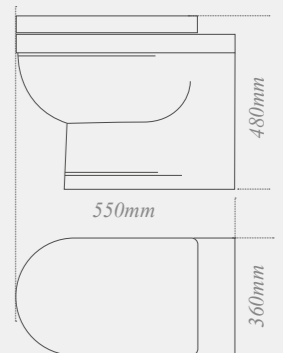

Monet Round back-to-wall toilet
with soft close seat. Ideal for use with a toilet unit. Choose either a painted (right) or standard seat (left)