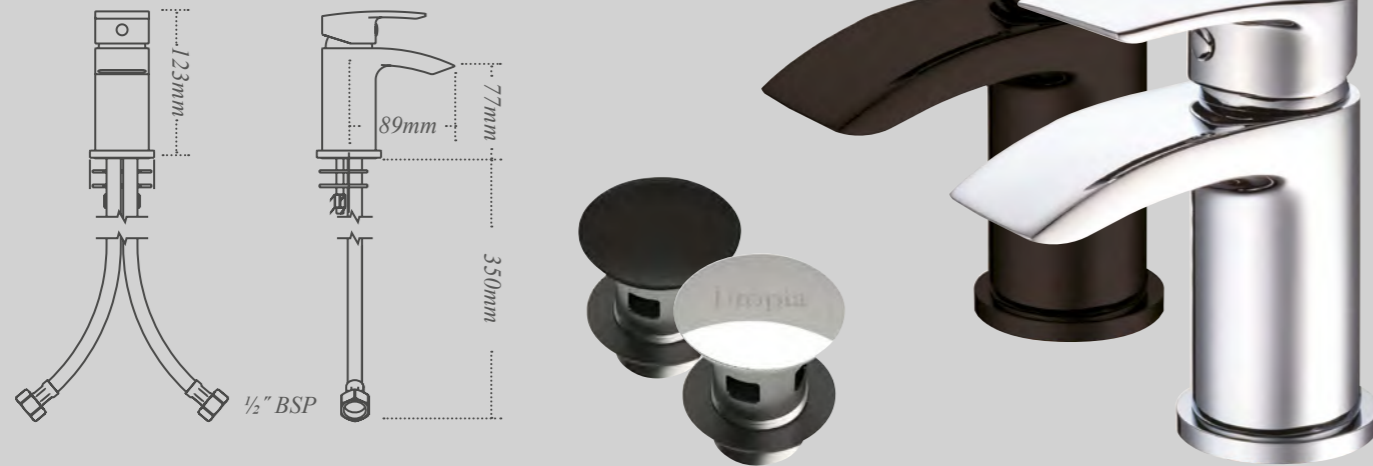

Razo

Razo basin monobloc mixer tap

Available in chrome or matt black. With click-clack waste - black waste does not feature Utopia branding. High / Low pressure
0.2 bar: 4.6 l/m 0.5 bar: 7.5 l/m 1.0 bar: 10.6 l/m 3.0 bar: 18.9 l/m

Razo short projection basin monobloc mixer tap

Available in chrome or matt black. With click-clack waste - black waste does not feature Utopia branding. High / Low pressure
0.2 bar: 4.1 l/m 0.5 bar: 6.5 l/m 1.0 bar: 9.4 l/m 3.0 bar: 16.5 l/m

Razo bath filler

Available in chrome or matt black. High / Low pressure
0.2 bar: 16.6 l/m 0.5 bar: 23.4 l/m 1.0 bar: 32.0 l/m 3.0 bar: 50.0 l/m

Razo bath shower mixer

Available in chrome or matt black. High / Low pressure
0.2 bar: 11.2 l/m 0.5 bar: 16.1 l/m 1.0 bar: 21.9 l/m 3.0 bar: 36.0 l/m

High / Low pressure: Suitable for high and low pressure systems, operating at 0.2 BAR and above.

High pressure: Only suitable for high pressure systems operating at 1.0 BAR and above.

Only thermostatically controlled valves should be used to operate a shower.