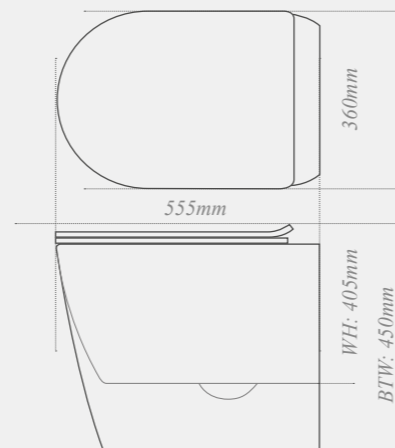

W: 360mm D: 555mm H: 405mm