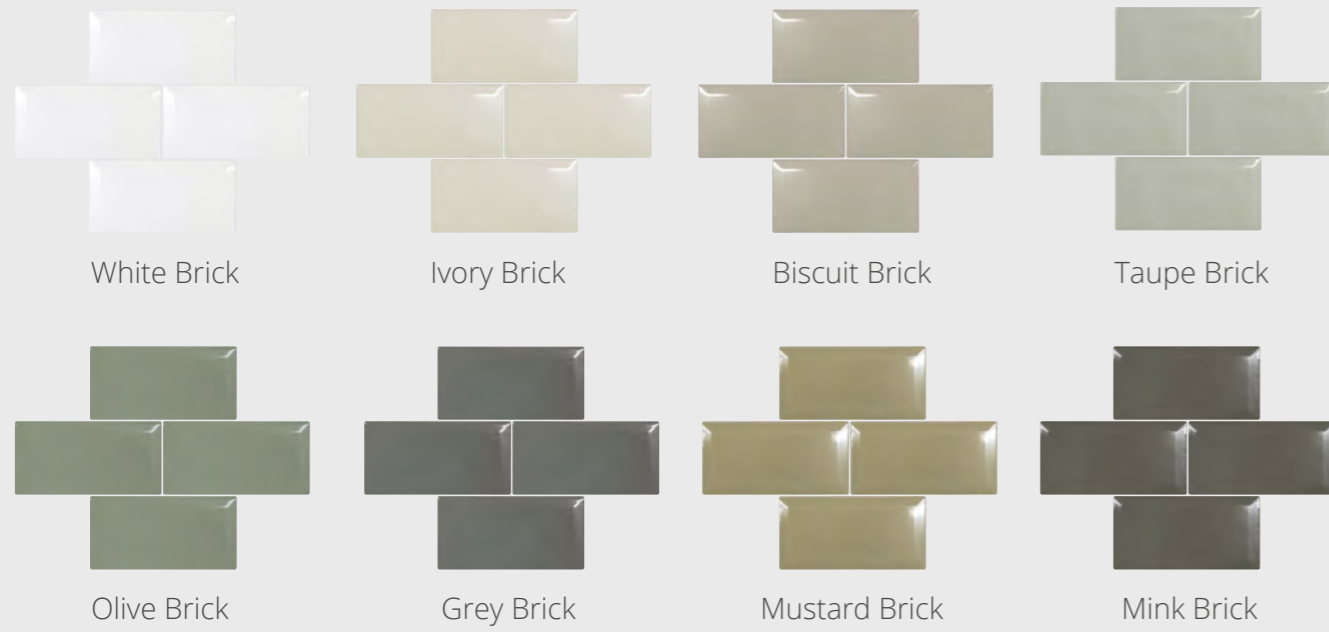

Brick Wall tiles

Glossy ceramic subway tiles 20 x 10cm

White Brick

Ivory Brick

Biscuit Brick

Taupe Brick

Olive Brick

Grey Brick

Mustard Brick

Mink Brick

Rustic Brick and Briquette Wall tiles

Gloss textured subway style ceramic wall tiles 30 x 10cm / 15 x 7.5cm