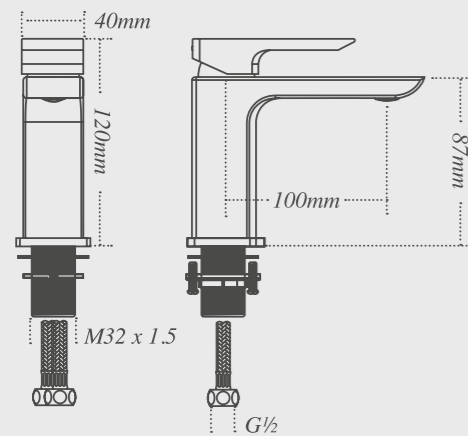

Divine short projection basin monobloc mixer tap

Available in chrome or matt black. With click-clack waste - black waste does not feature Utopia branding. High / Low pressure
0.2 bar: 5.2 l/m 0.5 bar: 7.5 l/m 1.0 bar: 11.8 l/m 3.0 bar: 17.8 l/m

Divine bath filler

Available in chrome or matt black. High / Low pressure
0.2 bar: 8.0 l/m 0.5 bar: 12.7 l/m 1.0 bar: 17.9 l/m 3.0 bar: 31.5 l/m