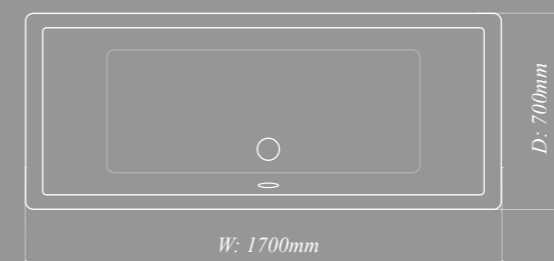

How our baths are different

Retains Heat for longer

Amazingly Strong and durable

Unique Design

30 Year Guarantee

Dualelle bath

Dualelle baths are available in two sizes and feature a striking square profile. They are double ended for practical use, comfort and planning flexibility. Complementary single or double panel infold bath screens are available in the range.