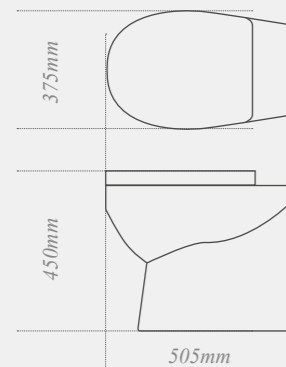

Matese

Matese semi-recessed washbasin
with integrated overflow and one tap hole, for use with a fitted washbasin unit.

W: 560mm D: 480mm H: 185mm

Matese cloakroom semi-recessed washbasin
with integrated overflow and one tap hole, for use with a reduced depth fitted washbasin unit.

W: 440mm
D: 350mm
H: 155mm

Matese short projection semi-recessed washbasin
with integrated overflow and one tap hole, for use with a reduced depth fitted washbasin unit.

W: 555mm
D: 360mm
H: 155mm

Short on space?
The Matese toilet measures just 505mm front to back, offering the perfect toilet solution for smaller spaces

Matese back-to-wall toilet
with soft close seat.
Ideal for use with a toilet unit.
Short projection depth of only 505mm

W: 375mm D: 505mm H: 450mm

Quantum Round

Quantum Round semi-recessed washbasin
with integrated overflow, for use with a fitted washbasin unit. One or three tap hole option.

W: 550mm D: 460mm H: 160mm

Quantum Round cloakroom semi-recessed washbasin

with integrated overflow, for use with a reduced depth fitted washbasin unit. One or two tap hole option.

W: 450mm
D: 355mm
H: 135mm

Quantum Round short projection semi-recessed washbasin

with integrated overflow, for use with a reduced depth fitted washbasin unit. One or two tap hole option.

W: 550mm
D: 355mm
H: 160mm

Quantum Round back-to-wall toilet
with soft close seat. Ideal for use with a toilet unit
Roseberry co-ordinating painted seat available

W: 360mm D: 550mm H: 410mm

Quantum Round wall-hung toilet
with soft close seat. Ideal for use with a toilet unit
Roseberry co-ordinating painted seat available

W: 360mm D: 550mm H: 340mm