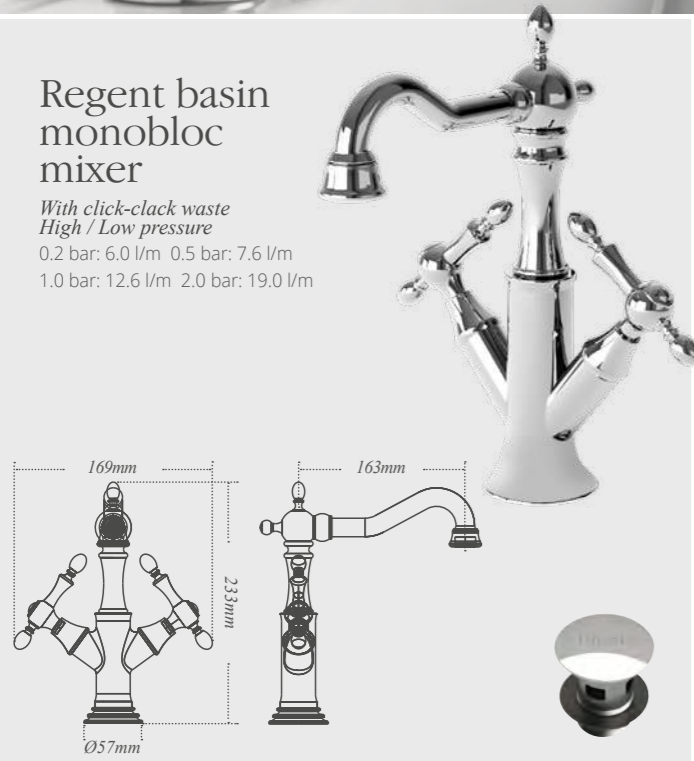

Regent

Regent basin monobloc mixer

With click-clack waste
High / Low pressure
0.2 bar: 6.0 l/m 0.5 bar: 7.6 l/m
1.0 bar: 12.6 l/m 2.0 bar: 19.0 l/m

Regent tall basin monobloc mixer

With click-clack waste
High / Low pressure
0.2 bar: 2.7 l/m 0.5 bar: 5.0 l/m
1.0 bar: 8.5 l/m 2.0 bar: 13.0 l/m

Regent three hole basin mixer

With click-clack waste High / Low pressure
0.2 bar: 4.5 l/m 0.5 bar: 8.0 l/m 1.0 bar: 13.0 l/m 2.0 bar: 19.0 l/m

Regent three hole wall mounted basin mixer

With click-clack waste High / Low pressure
0.2 bar: 10.0 l/m 0.5 bar: 19.0 l/m 1.0 bar: 29.0 l/m 3.0 bar: 43.0 l/m

Regent bath shower mixer

Available with or without standpipes
High / Low pressure
0.2 bar: 14.0 l/m 0.5 bar: 34.0 l/m
1.0 bar: 52.0 l/m 2.0 bar: 87.0 l/m

Regent three hole bath filler set

High / Low pressure
0.2 bar: 8.0 l/m 0.5 bar: 14.5 l/m 1.0 bar: 22.0 l/m 2.0 bar: 32.0 l/m

Regent concealed thermostatic shower valve

High / Low pressure
0.2 bar: 6.8 l/m 0.5 bar: 10.0 l/m
1.0 bar: 14.0 l/m 2.0 bar: 19.6 l/m

High / Low pressure: Suitable for high and low pressure systems, operating at 0.2 BAR and above.

High pressure: Only suitable for high pressure systems operating at 1.0 BAR and above.

Only thermostatically controlled valves should be used to operate a shower.

The Regent monobloc basin mixer is not suitable for use with the Quantum Round Short Projection and Cloakroom semi-recessed basins.