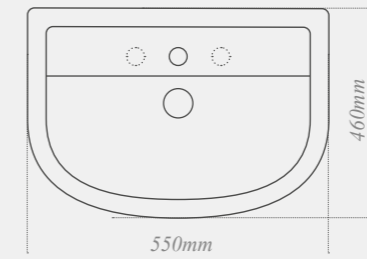

Quantum Round

Quantum Round semi-recessed washbasin
with integrated overflow, for use with a fitted washbasin unit. One or three tap hole option.