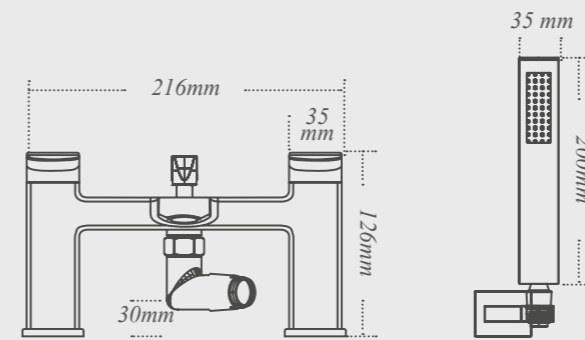

High / Low pressure: Suitable for high and low pressure systems, operating at 0.2 BAR and above.
High pressure: Only suitable for high pressure systems operating at 1.0 BAR and above.
Only thermostatically controlled valves should be used to operate a shower.