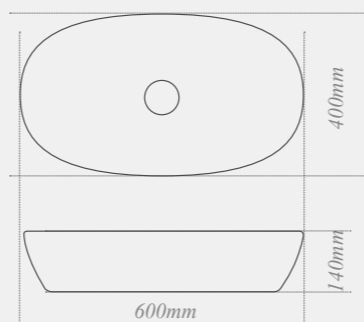

with integrated overflow and one tap hole

W: 445mm D: 310mm H: 85mm

Opula sit-on washbasin

ideal for use with wall mounted or deck mounted taps. This basin does not have an overflow

W: 600mm D: 400mm H: 140mm