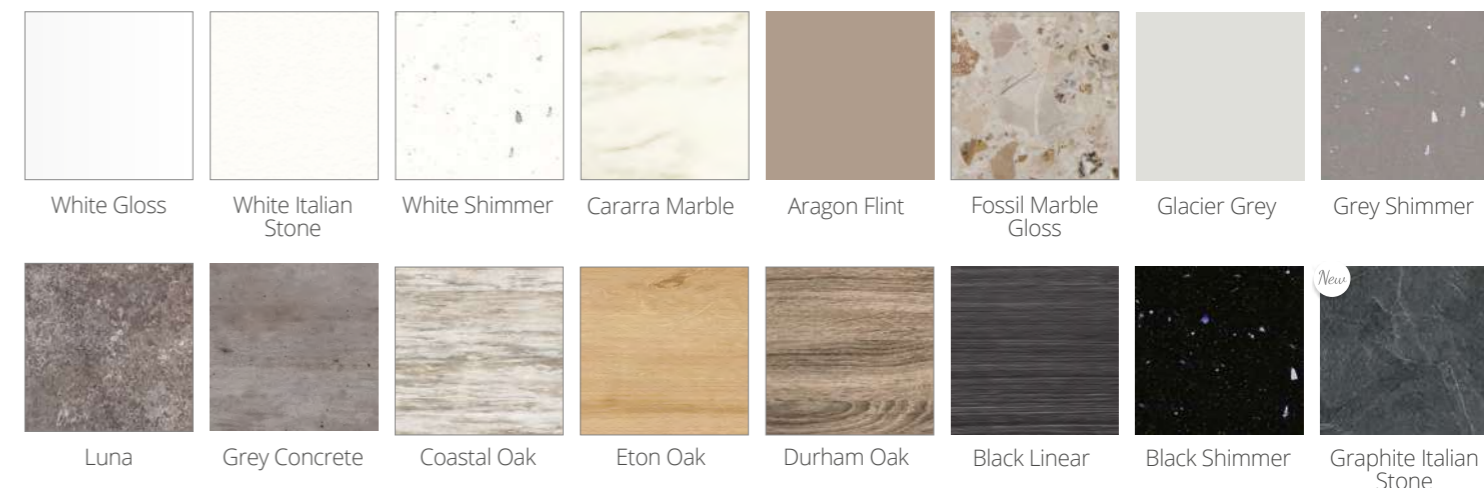

Worktop finishes

22mm Coralux Solid Surface finishes*

20mm Marble Effect Coralux Solid Surface finishes*

22mm Laminate worktop finishes

* The Original Fitted Amelia doorstyle is only available in these finishes, all other doorstyles are available in any of the above finishes. Original Fitted and i-Line fitted doors have a vertical grain direction, with the exception of Black Linear which is horizontal. We aim to represent the finishes in this brochure as accurately as possible. However, due to the limitations of the printing processes used we cannot guarantee a perfect match. Please visit www.utopiagroup.com/samples to request free samples of Utopia finishes.

*Coralux Solid Surface worktops are designed to replicate natural surfaces and as a result may feature colour and tonal variations throughout. Marble effect Coralux Solid Surface worktop finishes do feature a pattern variation to mimic the pattern of natural stone and therefore will not be uniform in colour, tone or pattern.