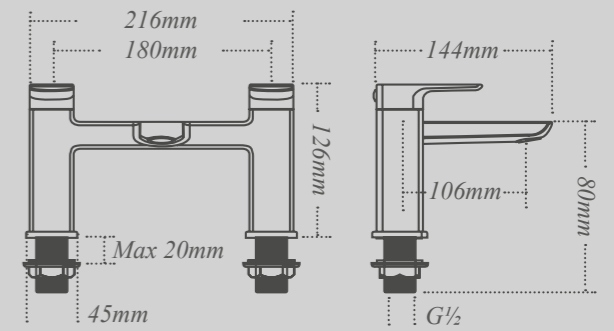

Divine bath shower mixer

High / Low pressure
0.2 bar: 9.0 l/m 0.5 bar: 14.5 l/m 1.0 bar: 21.5 l/m 3.0 bar: 40.0 l/m