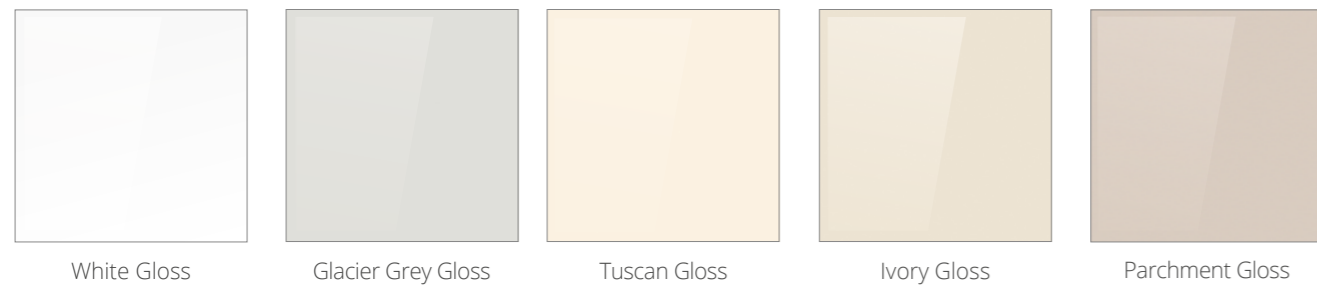

* The Original Fitted Amelia doorstyle is only available in these finishes, all other doorstyles are available in any of the above finishes.

Original Fitted and i-Line fitted doors have a vertical grain direction, with the exception of Black Linear which is horizontal. Symmetry, Geo, You and i-Line doors all have horizontal grain direction. We aim to represent the finishes in this brochure as accurately as possible. However, due to the limitations of the printing processes used we cannot guarantee a perfect match. Please visit www.utopiagroup.com/samples to request free samples of Utopia finishes.