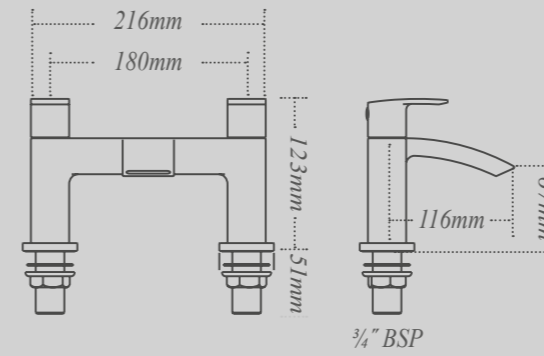

Razo bath filler

Available in chrome or matt black. High / Low pressure
0.2 bar: 16.6 l/m 0.5 bar: 23.4 l/m 1.0 bar: 32.0 l/m 3.0 bar: 50.0 l/m