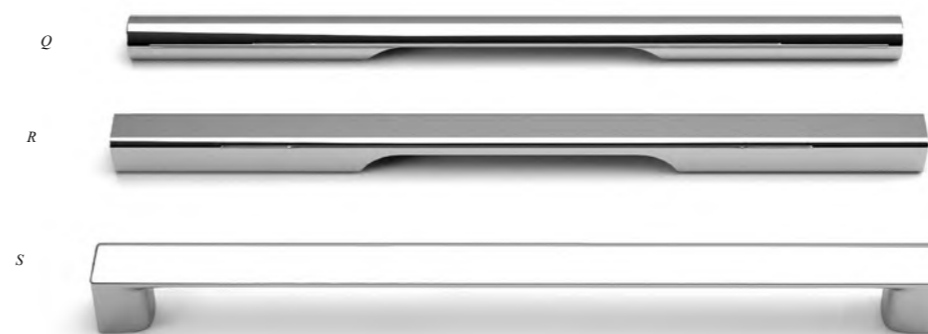

Q. Modular tube chrome
R. Modular square chrome
S. Bold chrome square