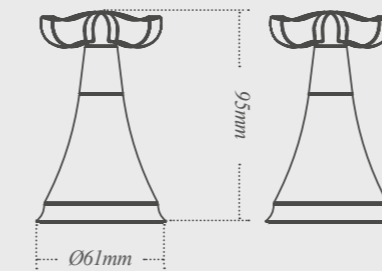

Salino deck-mounted bath overflow filler

High / Low pressure
0.2 bar: 12.2 l/m 0.5 bar: 18.3 l/m 1.0 bar: 24.9 l/m 2.0 bar: 34.6 l/m