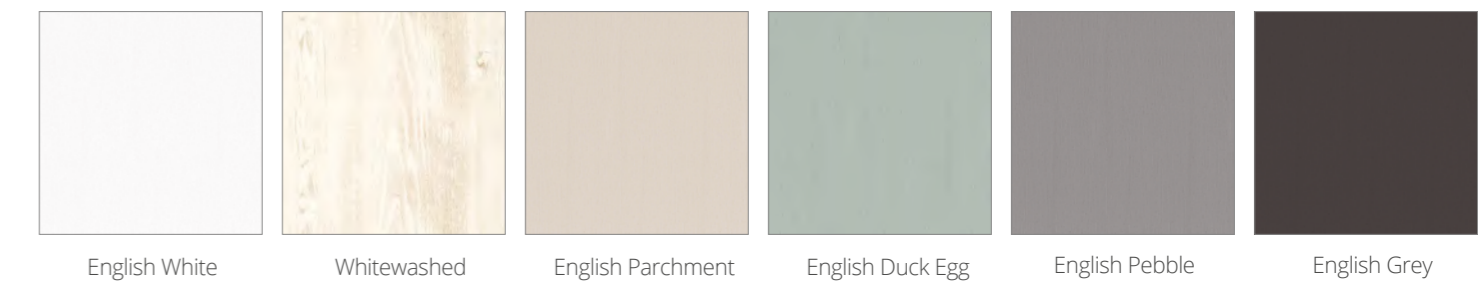

Great British Bathrooms
- MMXVI -

ROSEBERRY

Our Roseberry range features eight stunning painted solid timber doors. Carcasses are Eton Oak.

DOWNTON

Elegant freestanding traditional furniture in wood effect and painted wood effect finishes. Internals are Parchment.