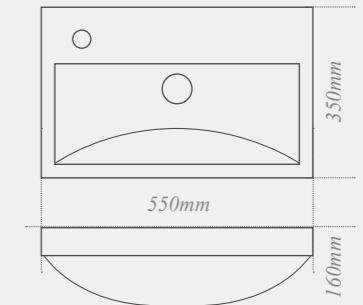

W: 550mm D: 350mm H: 160mm

Quantum Square back-to-wall toilet

back-to-wall toilet with soft close seat, ideal for use with a toilet unit. Roseberry co-ordinating painted seat available

W: 360mm D: 550mm H: 410mm