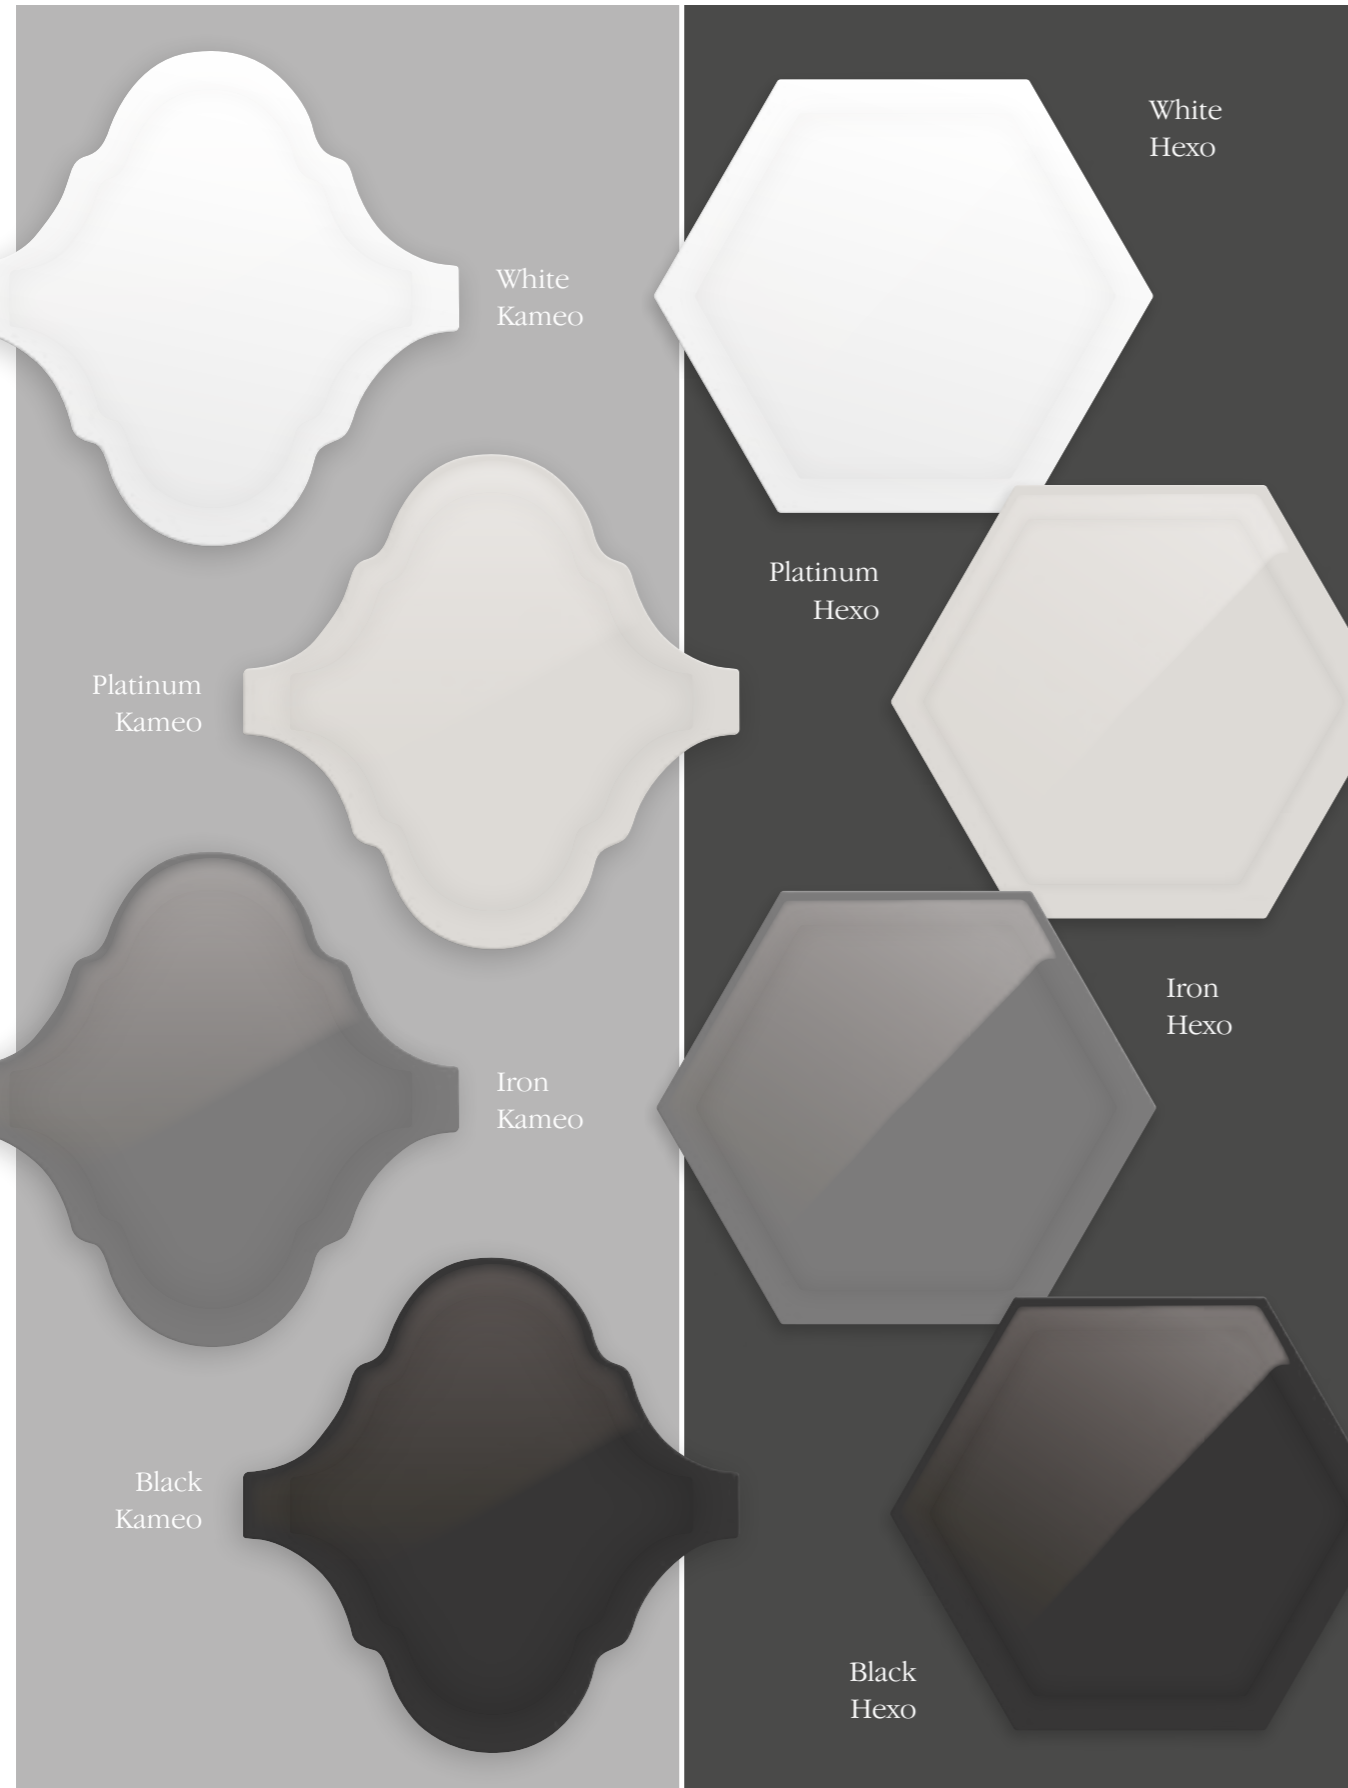

Kameo Wall tiles

Glossy Moroccan inspired ceramic tiles 12 x 12cm

Hexo Wall tiles

Gloss hexagonal ceramic tiles 12 x 10cm

Plank Wall and Floor tiles

Large wood effect porcelain tiles 100 x 15cm