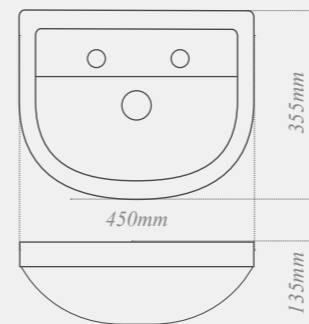

W: 550mm D: 460mm H: 160mm

Quantum Round cloakroom semi-recessed washbasin

with integrated overflow, for use with a reduced depth fitted washbasin unit. One or two tap hole option.