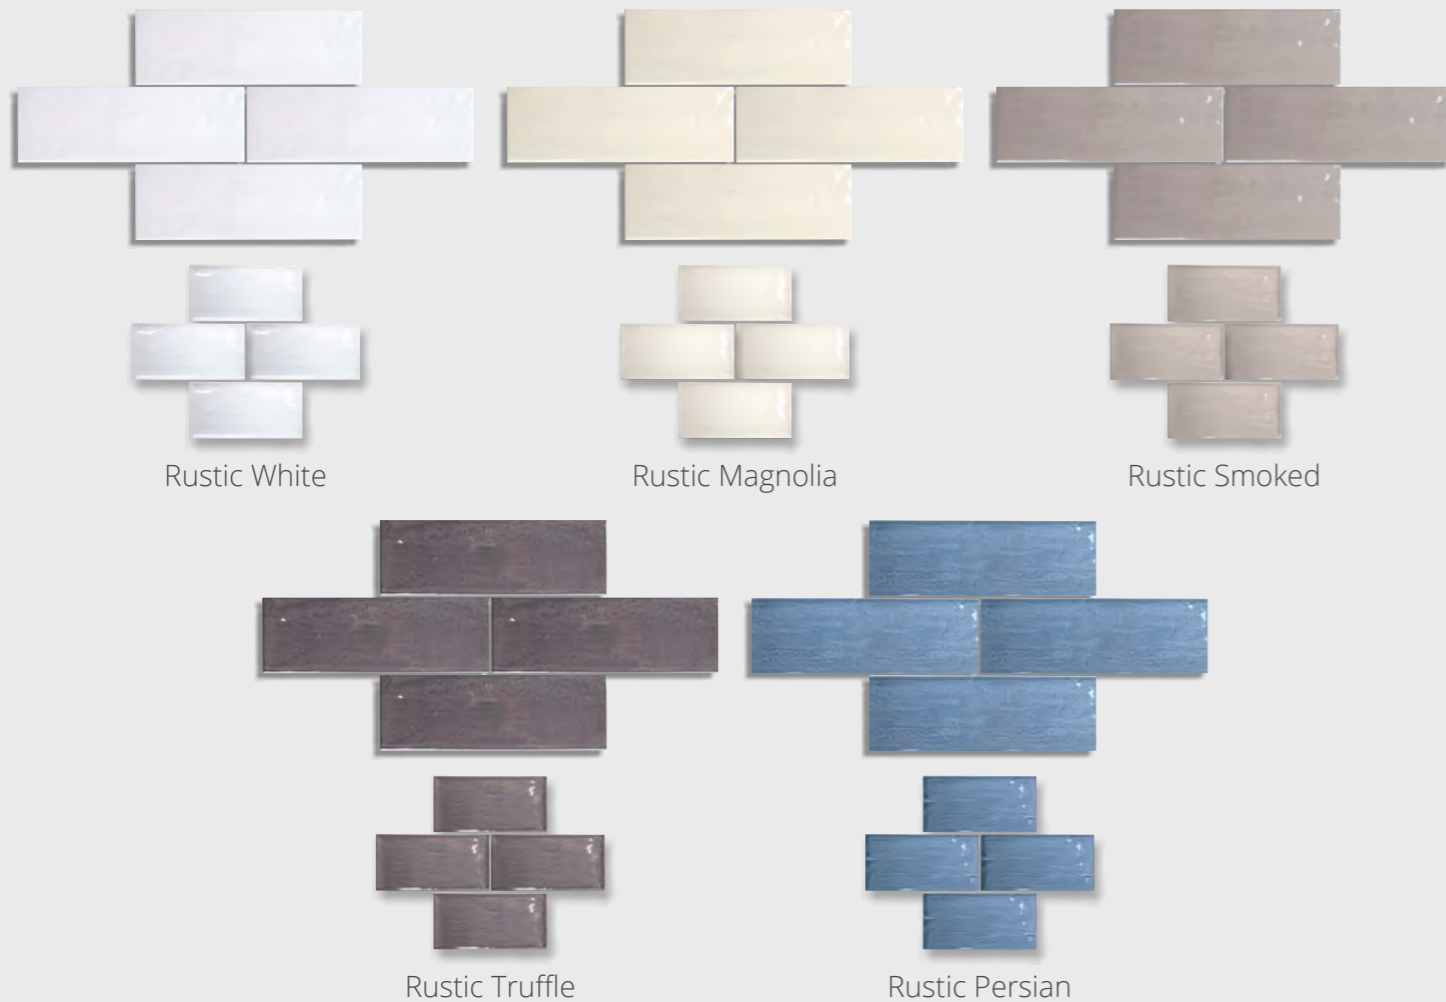

Taupe Brick

Olive Brick

Grey Brick

Mustard Brick

Mink Brick

Rustic Brick and Briquette Wall tiles

Gloss textured subway style ceramic wall tiles 30 x 10cm / 15 x 7.5cm

Rustic White