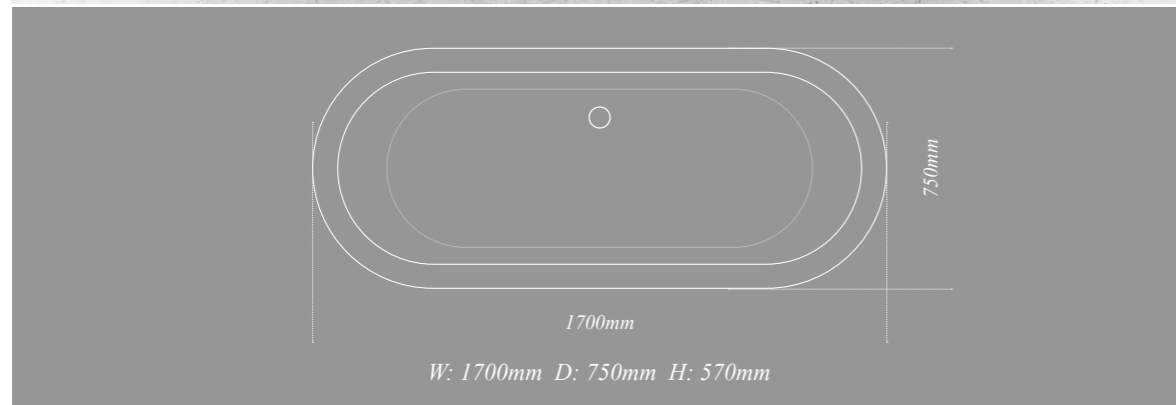

This bath is not suitable for deck-mounted brassware