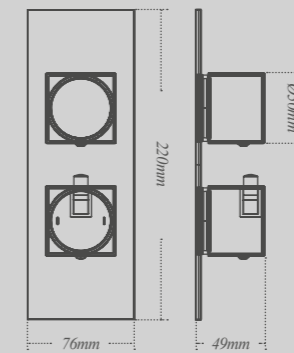

Square concealed shower valve

1 or 2 outlet. High / Low pressure.
Available in chrome or matt black.