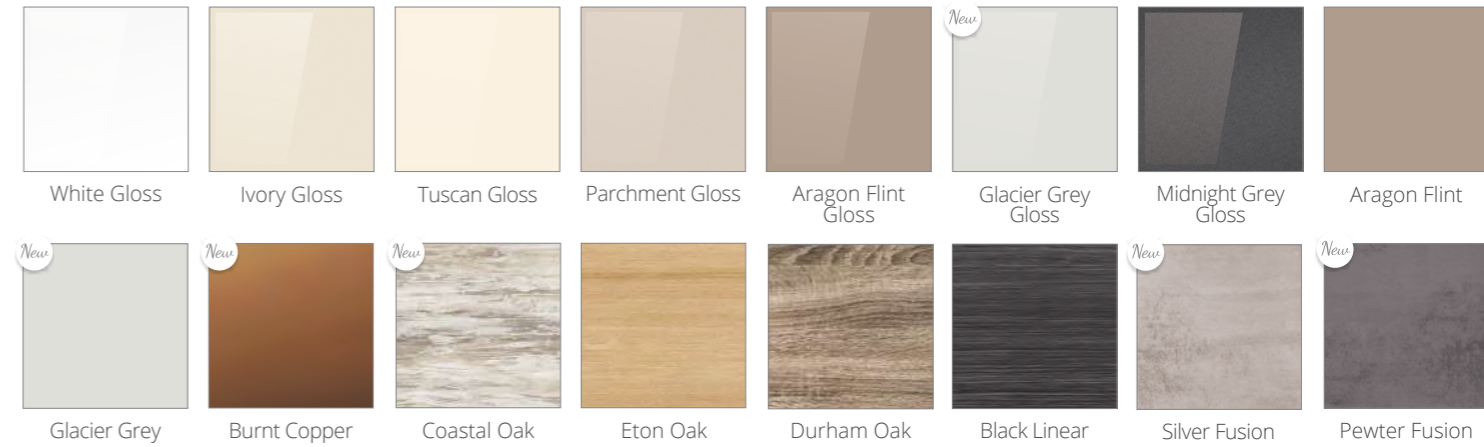

Gloss, Matt and Textured effect door finishes