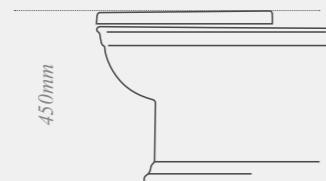

W: 560mm D: 480mm

Quantum Classical close coupled toilet
with soft close seat

W: 410mm D: 700mm H: 785mm

Quantum Classical back-to-wall toilet
with soft close seat, ideal for use with a toilet unit

W: 355mm D: 560mm H: 450mm