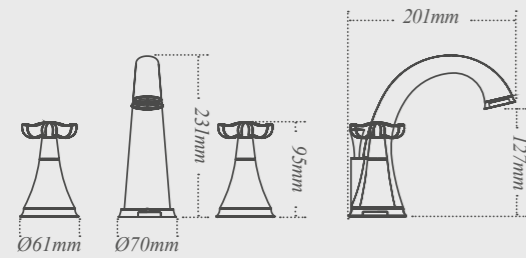

Salino

Salino three hole basin mixer tap set

With pop-up waste High / Low pressure
0.2 bar: 10.5 l/m 0.5 bar: 17.0 l/m 1.0 bar: 23.0 l/m 2.0 bar: 32.8 l/m

Salino basin monobloc mixer tap

With pop-up waste High / Low pressure
0.2 bar: 14.0 l/m 0.5 bar: 21.0 l/m
1.0 bar: 29.4 l/m 2.0 bar: 41.4 l/m

Salino three hole wall mounted mixer tap

With pop-up waste High / Low pressure
0.2 bar: 10.0 l/m 0.5 bar: 19.0 l/m
1.0 bar: 29.0 l/m 2.0 bar: 43.0 l/m

Salino hot and cold basin taps

With click-clack waste High / Low pressure
0.2 bar: 7.3 l/m 0.5 bar: 11.0 l/m
1.0 bar: 15.3 l/m 2.0 bar: 21.4 l/m

Salino three hole bath filler set

High pressure
0.2 bar: 19.1 l/m 0.5 bar: 30.3 l/m 1.0 bar: 41.8 l/m 2.0 bar: 58.5 l/m

Salino deck-mounted bath overflow filler

High / Low pressure
0.2 bar: 12.2 l/m 0.5 bar: 18.3 l/m 1.0 bar: 24.9 l/m 2.0 bar: 34.6 l/m

Salino concealed thermostatic shower valve

High / Low pressure
0.2 bar: 6.8 l/m 0.5 bar: 10.0 l/m 1.0 bar: 14.0 l/m 2.0 bar: 19.6 l/m

High / Low pressure: Suitable for high and low pressure systems, operating at 0.2 BAR and above.
High pressure: Only suitable for high pressure systems operating at 1.0 BAR and above.
Only thermostatically controlled valves should be used to operate a shower.