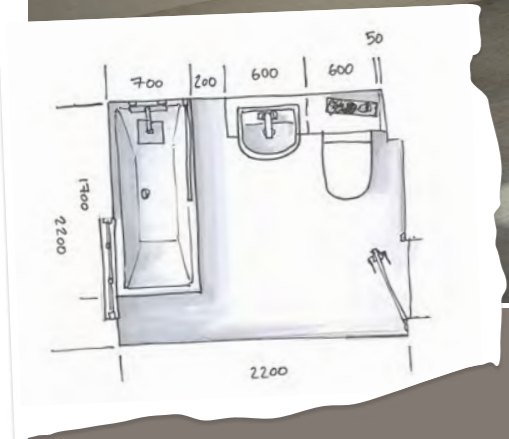

A classic semi-recessed basin with 22mm Laminate Worktop in Black Shimmer

All-in-one integrated Coralux washbasin work surface

Sandwashed White

Contemporary Fitted is designed to perfectly suit your space, choose from a wide range of units and sizes. Our mirror cabinets feature framed double sided mirror doors and include two fixed glass shelves positioned to accommodate taller items, with optional internal sensor lighting.