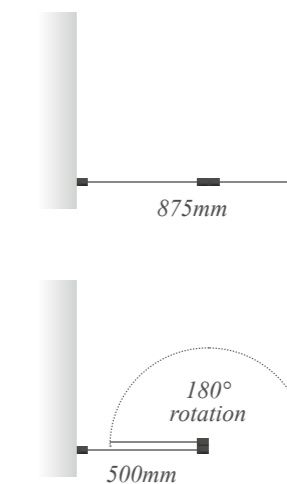

Single panel bath shower screen
For use with Dualelle and Roundelle baths.
W:850mm x H:1500mm

Symmetry bath shower screen
For use with Symmetry bath.
W:885mm x H:1500mm*

Double panel bath shower screen
For use with Dualelle and Roundelle baths.
W:875mm x H:1500mm