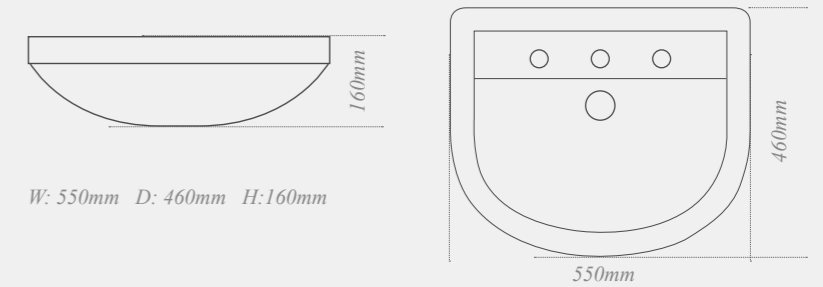

W: 550mm D: 460mm H: 160mm

Monet Round semi-recessed cloakroom washbasin
with integrated overflow and two tap holes, for use with a reduced depth fitted washbasin unit