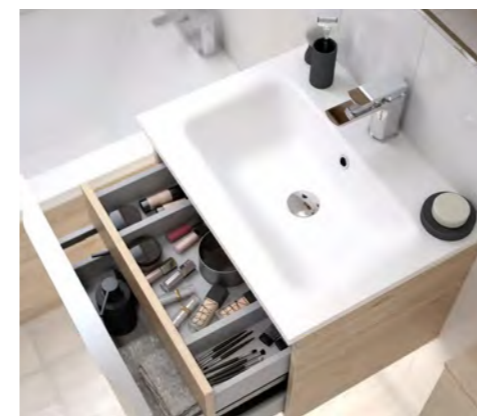

Mineralcast cloakroom washbasin unit
504mm

Tall mirror storage unit
400mm

Tall storage unit
400mm

Toilet unit
600mm

Washbasin options

Halo Coralux Solid Surface washbasins are supplied undrilled, allowing you to choose your ideal tap. The Modular Ceramic Slimline basin has one tap hole.