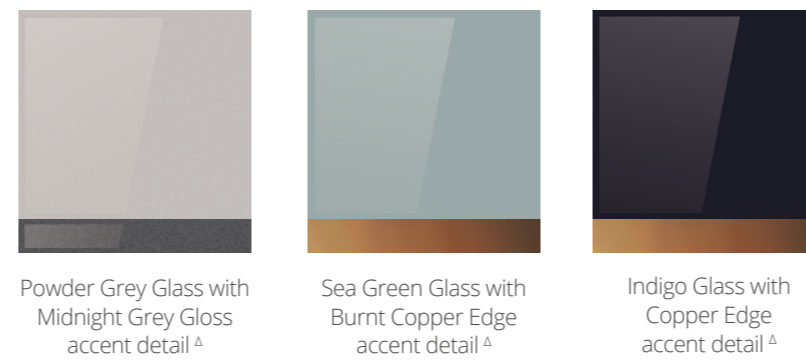

Super Matt Soft Touch door finishes

These innovative new finishes are at the very forefront of material technology and offer a truly luxurious soft touch feel and a sense of quality. They feature a higher light absorption threshold giving that super matt finish and with the micro-structure technology, helps in reducing the impact of grease marks like fingerprints.

* The Original Fitted Amelia doorstyle is only available in these finishes, all other doorstyles are available in any of the above finishes.

Original Fitted and i-Line fitted doors have a vertical grain direction, with the exception of Black Linear which is horizontal. Symmetry, Geo, You and i-Line doors all have horizontal grain direction. We aim to represent the finishes in this brochure as accurately as possible. However, due to the limitations of the printing processes used we cannot guarantee a perfect match. Please visit www.utopiagroup.com/samples to request free samples of Utopia finishes.

halo

LUSTRE

Opala

^ΔThe reverse of your drawer will be Burnt Copper when selecting Sea Green or Indigo and it will be Midnight Grey Gloss when selecting Powder Grey.

CONTEMPORARY

FITTED FURNITURE

Choose matching or contrasting top and bottom fascias. Carcasses are Powder Grey.