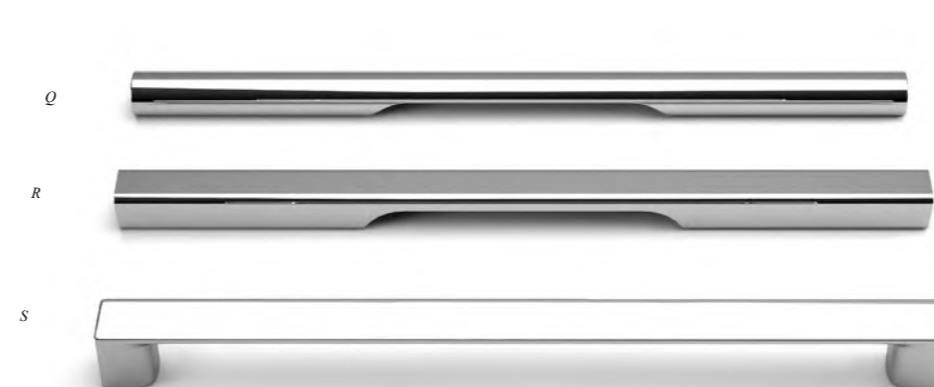

Gloss, Matt and Textured effect door finishes

Carcass finishes

Handle options

Q. Modular tube chrome
R. Modular square chrome
S. Bold chrome square

i-Line

A more contemporary look can be achieved by framing You wall mounted with chunky i-Line frames.