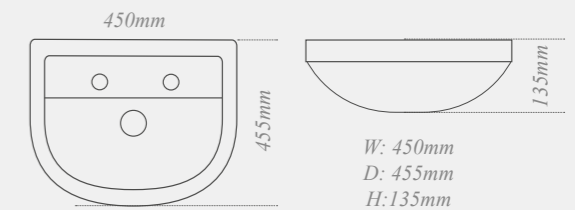

W: 550mm D: 460mm H: 160mm