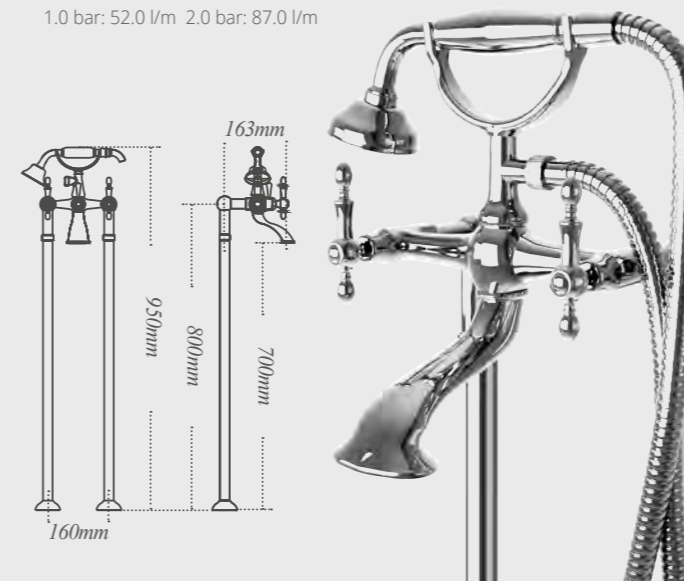

Regent bath shower mixer

Available with or without standpipes
High / Low pressure
0.2 bar: 14.0 l/m 0.5 bar: 34.0 l/m
1.0 bar: 52.0 l/m 2.0 bar: 87.0 l/m