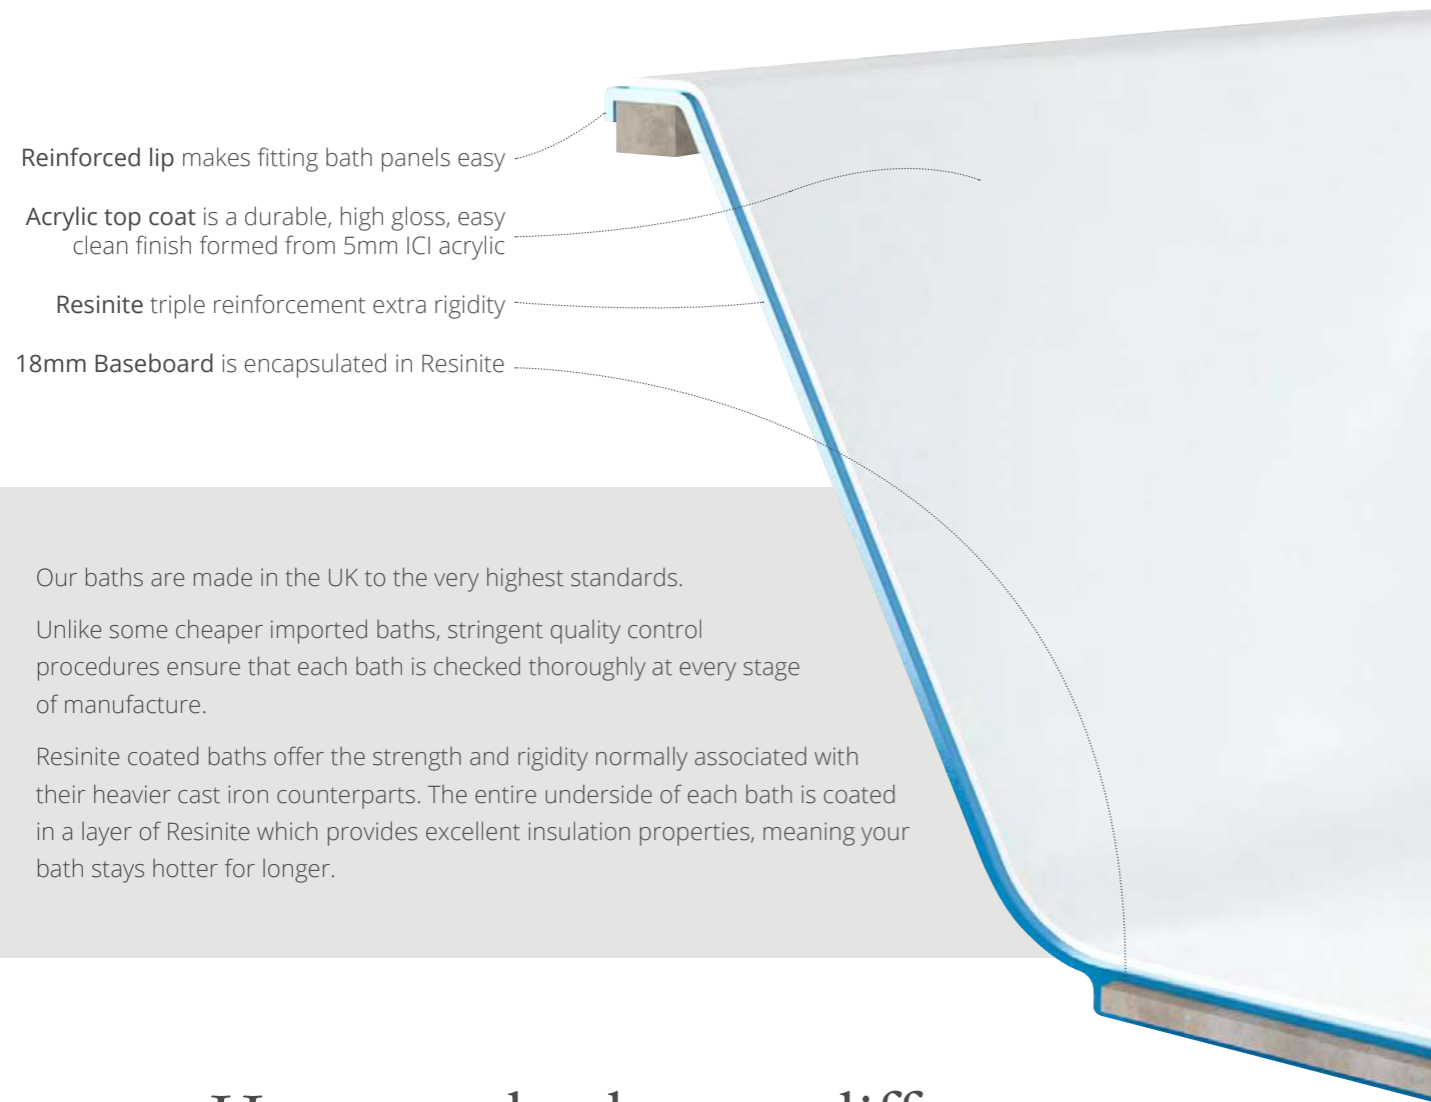

Resinite

BATH TECHNOLOGY

Resinite coated for a long life

All Utopia baths feature Resinite Bath Technology which provides triple layer reinforcement and a 5mm ICI acrylic top coat giving extra strength, rigidity and longevity.

Our baths are made in the UK to the very highest standards.

Unlike some cheaper imported baths, stringent quality control procedures ensure that each bath is checked thoroughly at every stage of manufacture.

Resinite coated baths offer the strength and rigidity normally associated with their heavier cast iron counterparts. The entire underside of each bath is coated in a layer of Resinite which provides excellent insulation properties, meaning your bath stays hotter for longer.

How our baths are different

Retains Heat for longer

Amazingly Strong and durable

Unique Design

30 Year Guarantee

Dualelle bath

Dualelle baths are available in two sizes and feature a striking square profile. They are double ended for practical use, comfort and planning flexibility. Complementary single or double panel infold bath screens are available in the range.