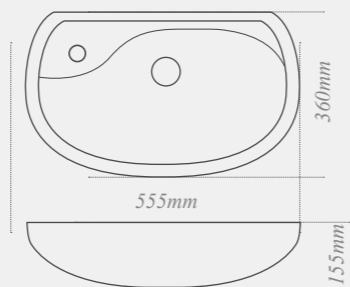

W: 440mm
D: 350mm
H: 155mm

Matese short projection semi-recessed washbasin
with integrated overflow and one tap hole, for use with a reduced depth fitted washbasin unit.

W: 555mm
D: 360mm
H: 155mm