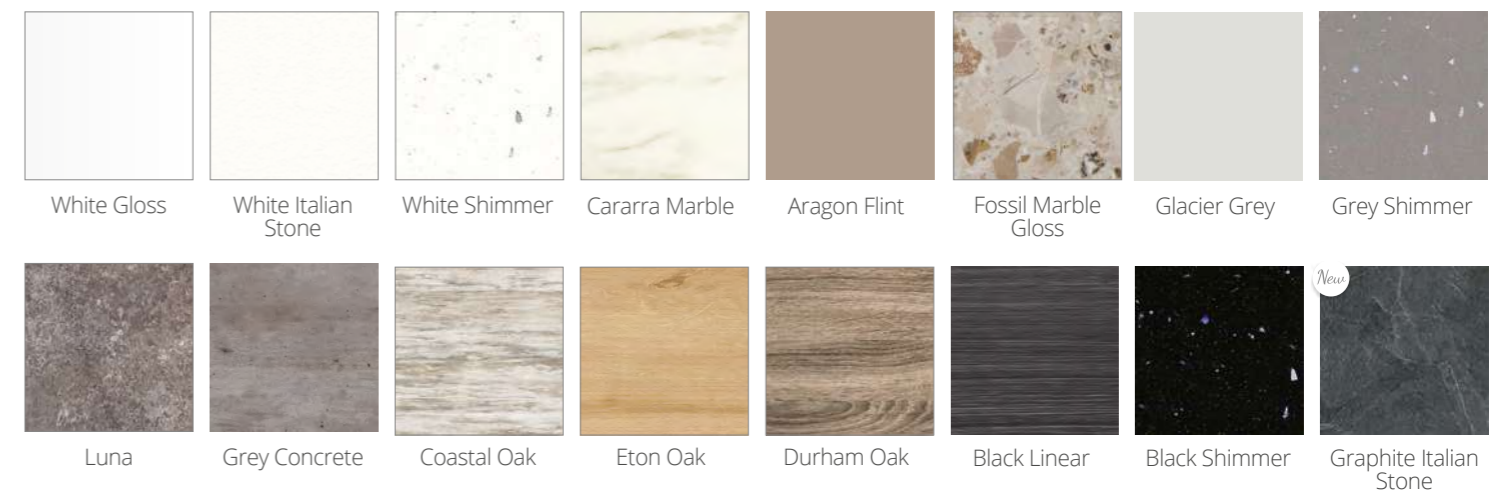

22mm Laminate worktop finishes