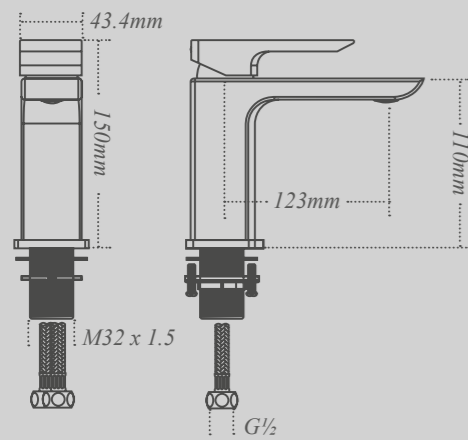

Divine tall basin monobloc mixer

Available in chrome or matt black. With click-clack waste - black waste does not feature Utopia branding. High / Low pressure
0.2 bar: 3.4 l/m 0.5 bar: 5.7 l/m 1.0 bar: 6.3 l/m