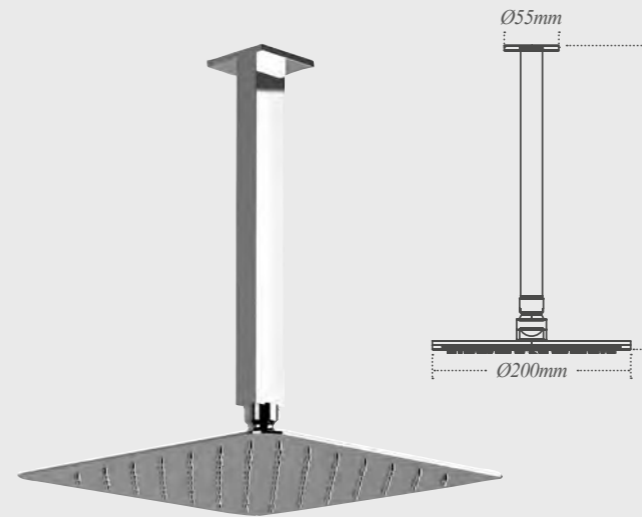

Square concealed shower valve

1 or 2 outlet. High / Low pressure.
Available in chrome or matt black.

Overhead showerheads

Square wall mounted showerhead

Available in chrome or matt black.

Square ceiling showerhead