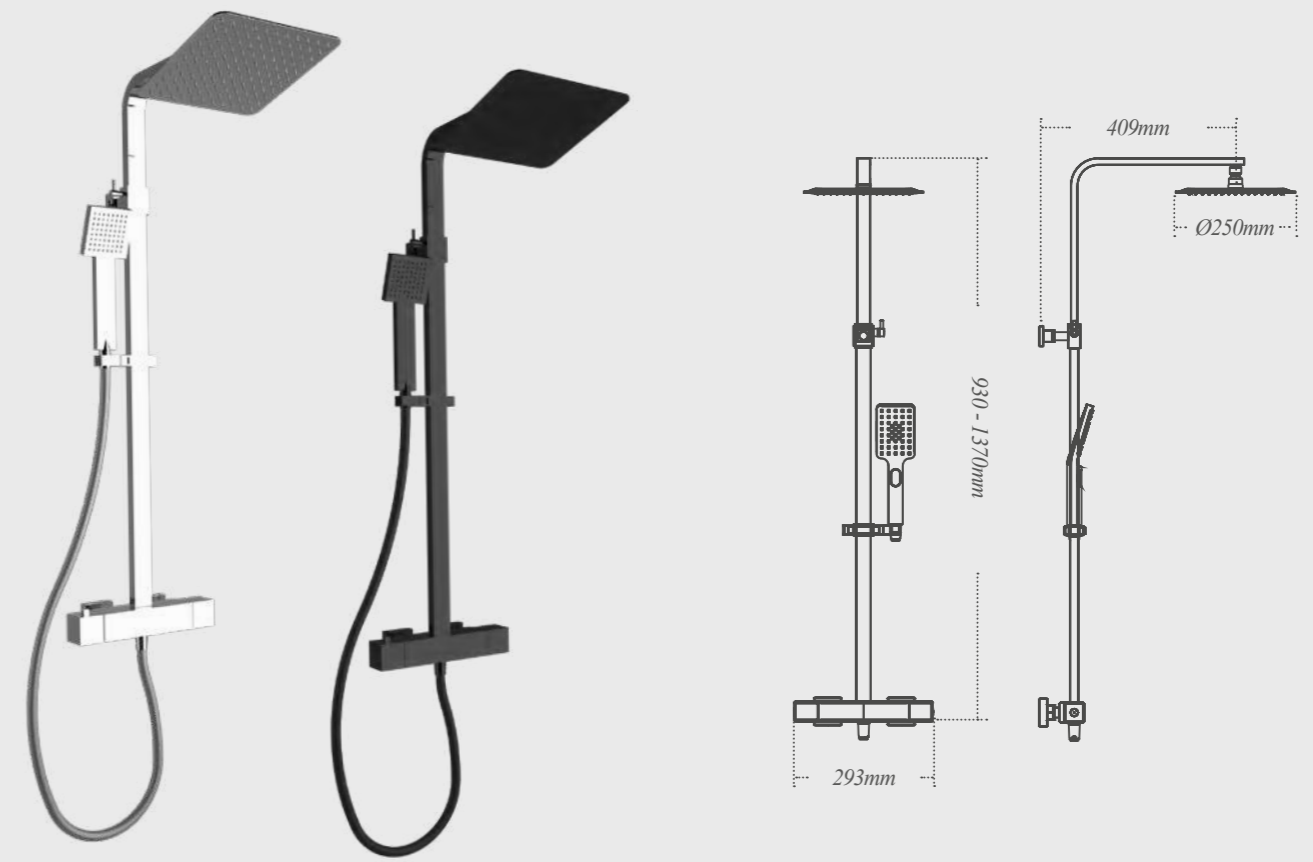

Aras Square cylindrical bar valve

with telescopic overhead kit, sliding holder, handset and ultra thin square drench head
High / Low pressure. Available in chrome or matt black.