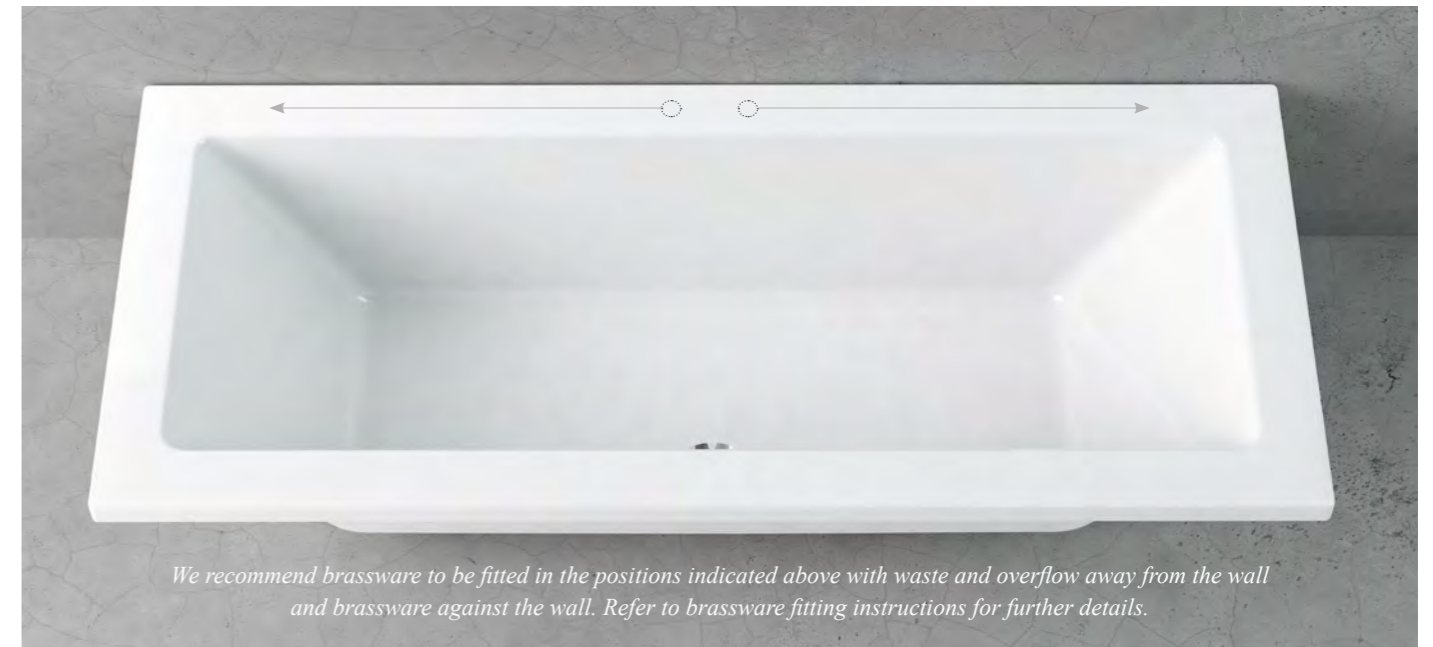

How our baths are different

Retains Heat for longer

Amazingly Strong and durable

Unique Design

30 Year Guarantee

Dualelle bath

Dualelle baths are available in two sizes and feature a striking square profile. They are double ended for practical use, comfort and planning flexibility. Complementary single or double panel infold bath screens are available in the range.

Painted bath panels available

Roundelle bath

Roundelle baths are available in two sizes. This double ended bath features soft internal curves for luxurious bathing and distinctive style. Complementary single or double panel infold bath screens are available in the range.