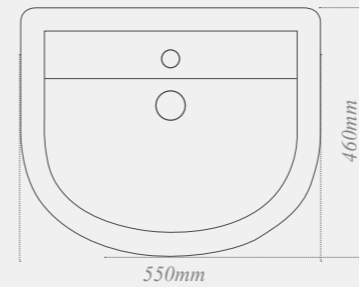

W: 550mm D: 460mm H: 160mm

Monet Round