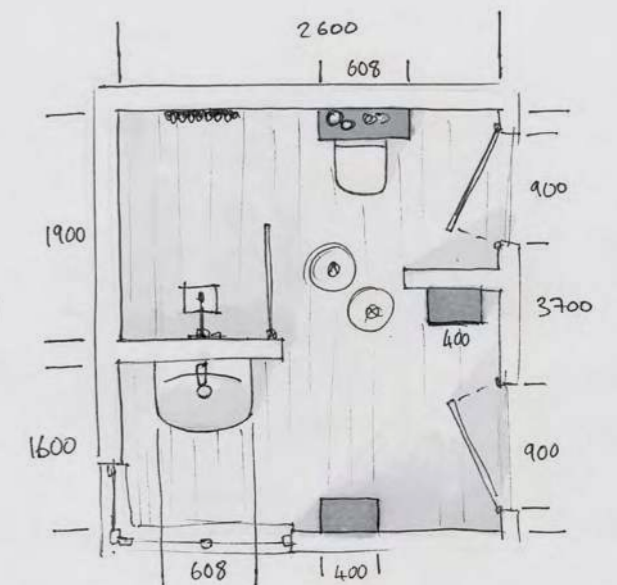

GET THE LOOK

- Unit finish: Powder Grey and Chrome
- Brassware: Divine
- Sanitaryware: Rodin
- Wall tiles: Arctic and Venetian Marble Mosaic
- Floor tiles: White Cloud