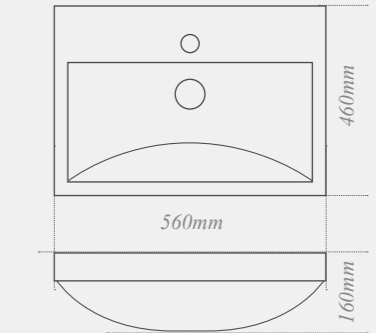

Quantum Square

Quantum Square semi-recessed washbasin
with integrated overflow and one tap hole, for use with a fitted washbasin unit