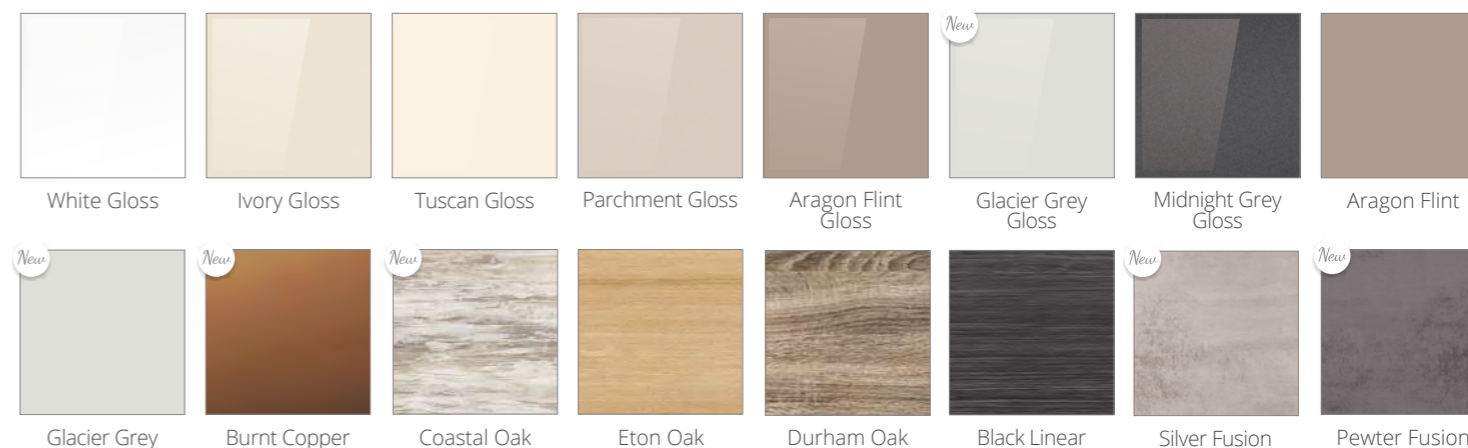

Gloss, Matt and Textured effect door finishes