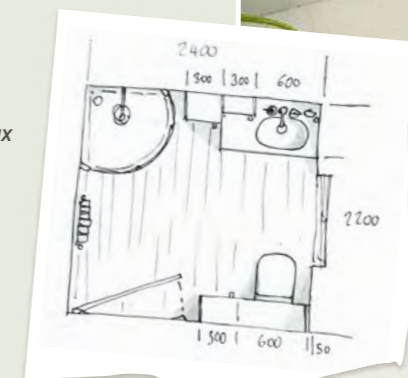

GET THE LOOK

- **Door finish:** English Duck Egg
- **Carcass finish:** Eton Oak
- **Cladding finish:** English Duck Egg
- **Worktop:** Polaris White 20mm Marble effect Coralux Solid Surface with Coralux undermount basin
- **Handle:** Brushed Brass Bar
- **Brassware:** Regent
- **Wall tiles:** Rustic Magnolia Brick
- **Floor tiles:** Chestnut Plank