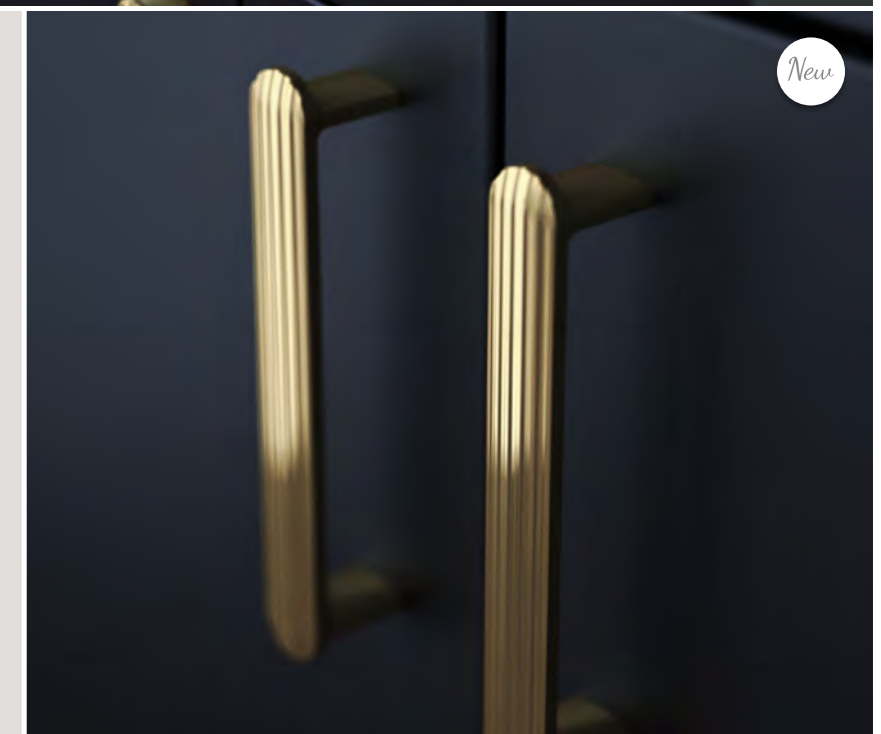

GET THE LOOK

- *Door finish:* Azure Blue
- *Carcass finish:* Black Linear (not visible)
- *Cladding finish:* Azure Blue
- *Worktop:* All-in-one integrated Coralux washbasin work surface
- *Handle:* Brushed Brass Bar
- *Sanitaryware:* Rodin
- *Bath:* Dualelle with Double Panel screen
- *Brassware:* Divine with Aras Square shower
- *Wall tiles:* Arctic
- *Floor tiles:* Chestnut Plank