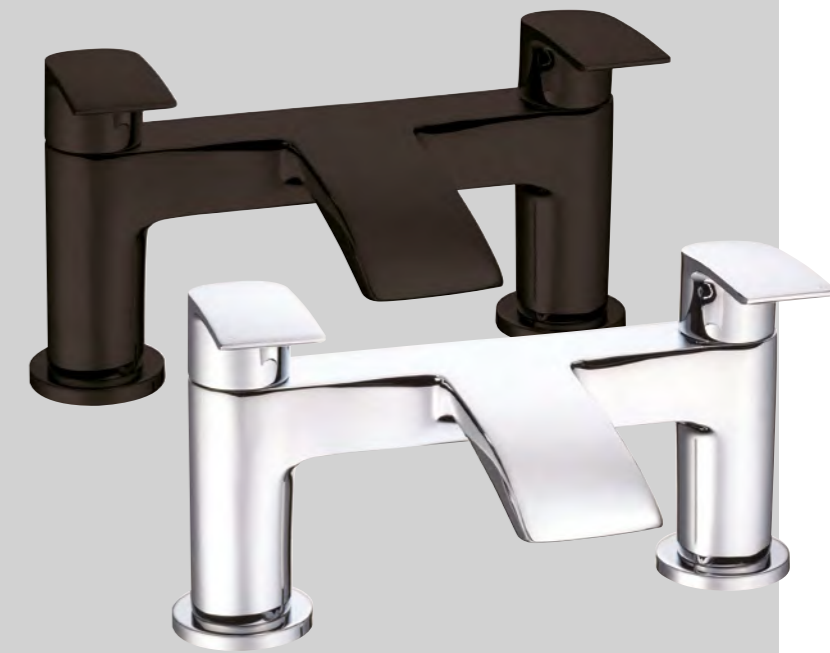

Razo bath filler

Available in chrome or matt black. High / Low pressure
0.2 bar: 16.6 l/m 0.5 bar: 23.4 l/m 1.0 bar: 32.0 l/m 3.0 bar: 50.0 l/m