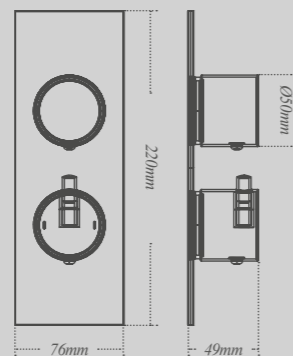

Aras Square cylindrical bar valve

with telescopic overhead kit, sliding holder, handset and ultra thin square drench head
High / Low pressure. Available in chrome or matt black.

Round concealed shower valve

1 or 2 outlet. High / Low pressure.
Available in chrome or matt black.