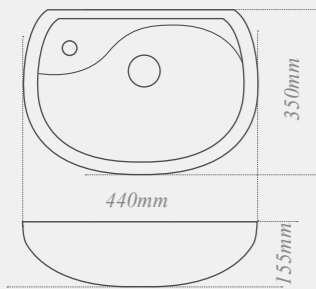

W: 560mm D: 480mm H: 185mm

Matese cloakroom semi-recessed washbasin
with integrated overflow and one tap hole, for use with a reduced depth fitted washbasin unit.