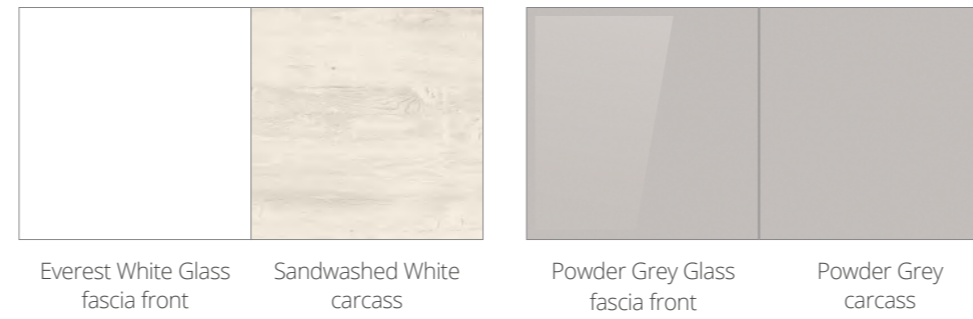

These door finishes are available in Original Fitted, i-Line, Symmetry, Geo and YOU ranges. Choose your carcass or cladding panel finish from page 15-16. Symmetry internals are Aluminium effect.

Super Matt Soft Touch door finishes

These innovative new finishes are at the very forefront of material technology and offer a truly luxurious soft touch feel and a sense of quality. They feature a higher light absorption threshold giving that super matt finish and with the micro-structure technology, helps in reducing the impact of grease marks like fingerprints.

* The Original Fitted Amelia doorstyle is only available in these finishes, all other doorstyles are available in any of the above finishes.

Original Fitted and i-Line fitted doors have a vertical grain direction, with the exception of Black Linear which is horizontal. Symmetry, Geo, You and i-Line doors all have horizontal grain direction. We aim to represent the finishes in this brochure as accurately as possible. However, due to the limitations of the printing processes used we cannot guarantee a perfect match. Please visit www.utopiagroup.com/samples to request free samples of Utopia finishes.

halo

LUSTRE

Opala

^ΔThe reverse of your drawer will be Burnt Copper when selecting Sea Green or Indigo and it will be Midnight Grey Gloss when selecting Powder Grey.

CONTEMPORARY

FITTED FURNITURE

Choose matching or contrasting top and bottom fascias. Carcasses are Powder Grey.

Great British Bathrooms
- MMXVI -

ROSEBERRY

Our Roseberry range features eight stunning painted solid timber doors. Carcasses are Eton Oak.

DOWNTON

Elegant freestanding traditional furniture in wood effect and painted wood effect finishes. Internals are Parchment.