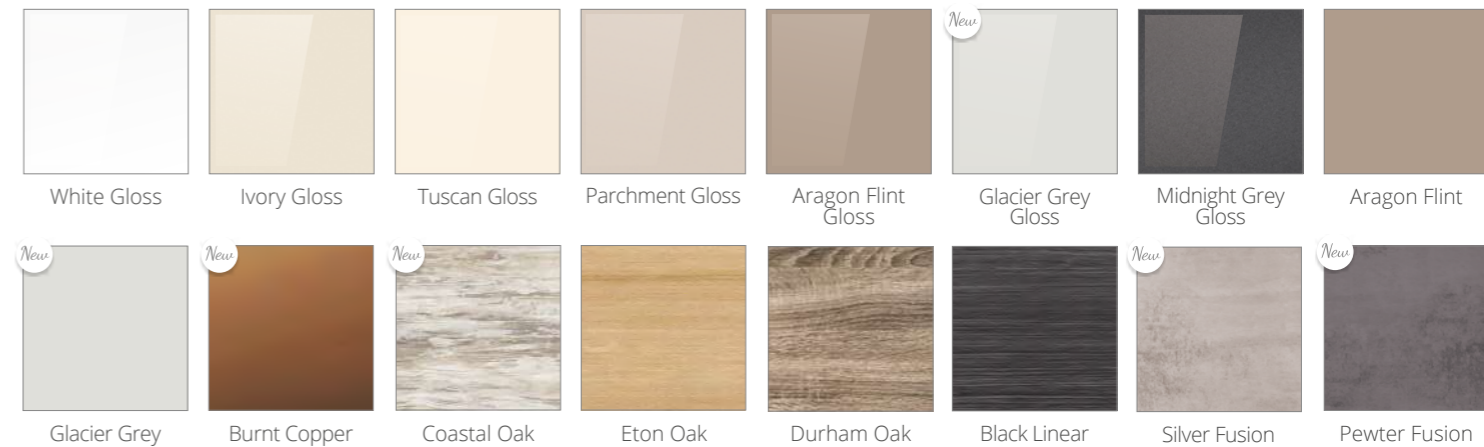

Gloss, Matt and Textured effect door finishes

Carcass finishes

Handle options

Q. Modular tube chrome
R. Modular square chrome
S. Bold chrome square

i-Line

A more contemporary look can be achieved by framing You wall mounted with chunky i-Line frames.