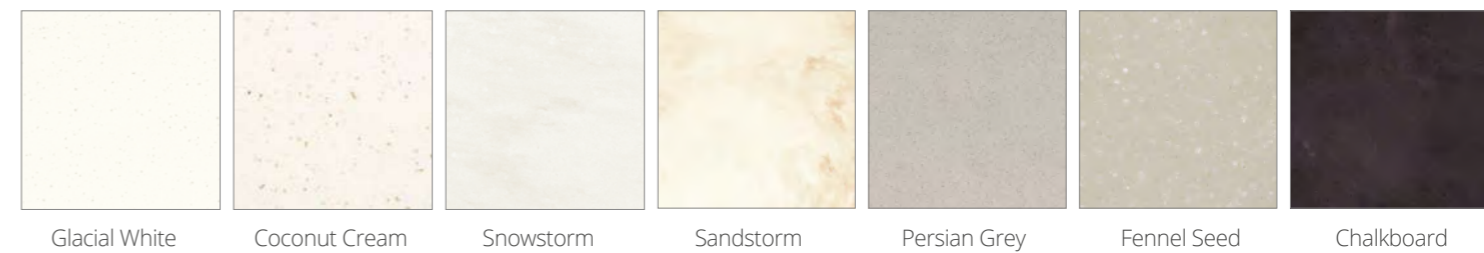

Carcass finishes

Choose a carcass finish to complement your chosen door colour.

50mm i-Line Framing and worktop finishes

For a contemporary look, add 50mm i-Line framing.

Gloss, Matt and Textured effect door finishes

Worktop finishes

22mm Coralux Solid Surface finishes*

20mm Marble Effect Coralux Solid Surface finishes*

22mm Laminate worktop finishes

* The Original Fitted Amelia doorstyle is only available in these finishes, all other doorstyles are available in any of the above finishes. Original Fitted and i-Line fitted doors have a vertical grain direction, with the exception of Black Linear which is horizontal. We aim to represent the finishes in this brochure as accurately as possible. However, due to the limitations of the printing processes used we cannot guarantee a perfect match. Please visit www.utopiagroup.com/samples to request free samples of Utopia finishes.