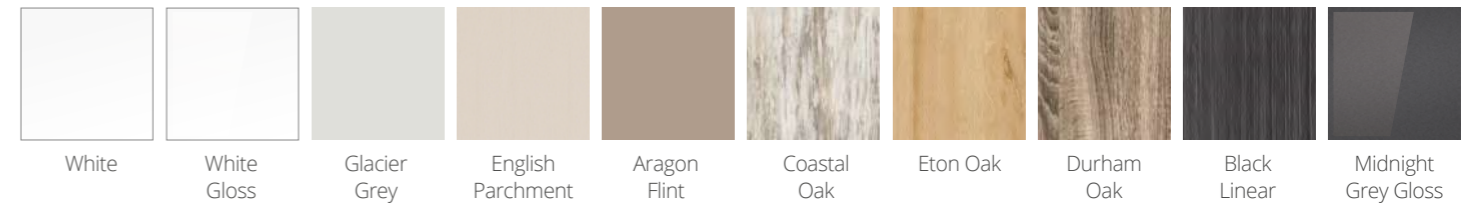

Carcass finishes

Choose a carcass finish to complement your chosen door colour.

50mm i-Line Framing and worktop finishes

For a contemporary look, add 50mm i-Line framing.