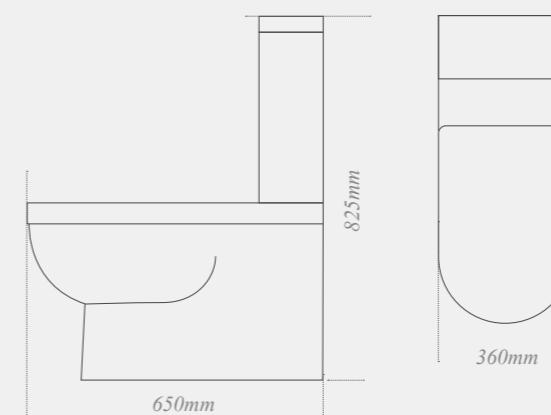

Quantum Square close coupled back-to-wall toilet
with soft close seat and dual flush cistern

W: 360mm
D: 650mm
H: 825mm