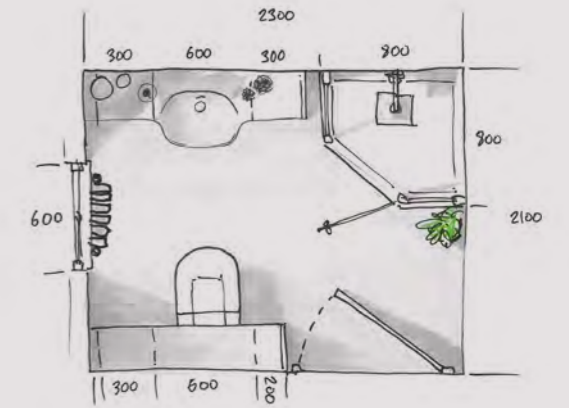

Remove the legs and plinth from Original Fitted furniture to create a wall mounted look