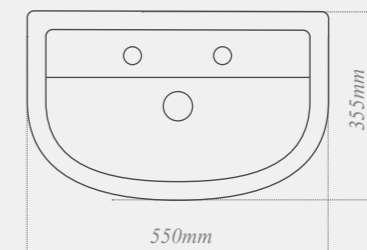

W: 450mm
D: 355mm
H: 135mm

Quantum Round short projection semi-recessed washbasin

with integrated overflow, for use with a reduced depth fitted washbasin unit. One or two tap hole option.