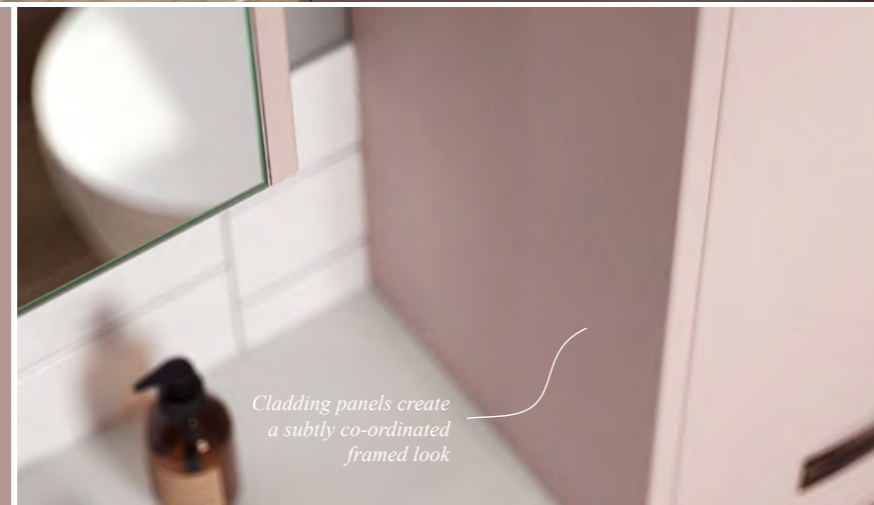

Discreet sensor provides a hygienic non touch solution, offering a water saving dual flush when a hand is held or waved in front of the sensor

Cladding panels create a subtly co-ordinated framed look

GET THE LOOK

- Door finish: Blush
- Carcass finish: Glacier Grey
- Cladding finish: Blush
- Worktop: Glacier Grey 22mm Laminate
- Sanitaryware: Quantum Round
- Brassware: Salino
- Bath: Dualelle
- Wall tiles: White Brick
- Floor tiles: Honeyed Elm