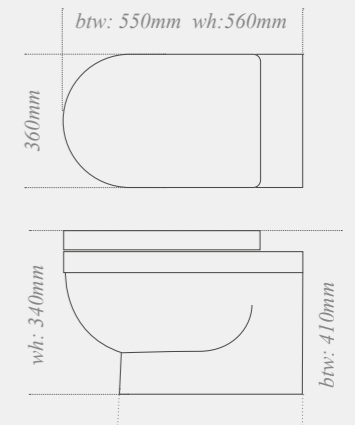

W: 360mm D: 560mm H: 340mm