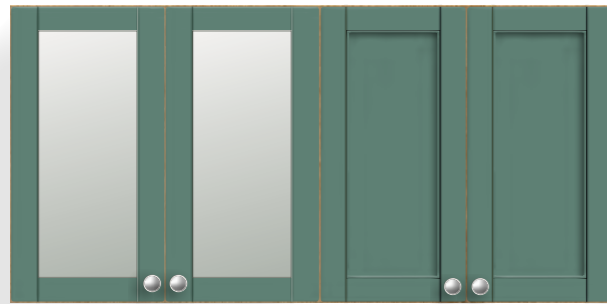

Unit Overview

Mirror cabinet
600, 700mm

Wall unit
200, 300, 350mm (single)
600, 700mm (double)