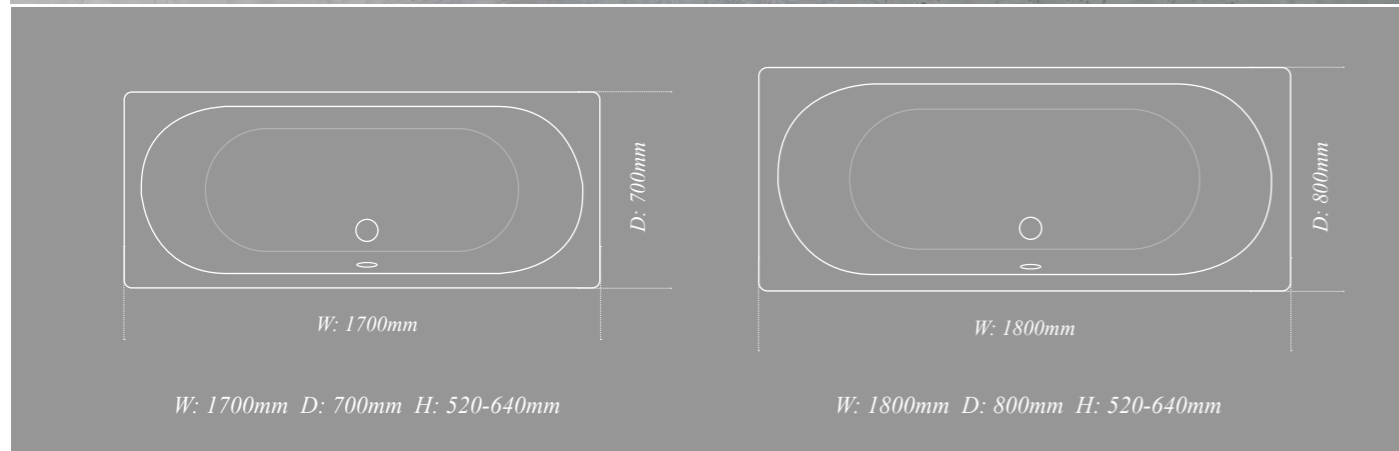

Roundelle bath

Roundelle baths are available in two sizes. This double ended bath features soft internal curves for luxurious bathing and distinctive style. Complementary single or double panel infold bath screens are available in the range.

We recommend brassware to be fitted in the positions indicated above with waste and overflow away from the wall and brassware against the wall. Refer to brassware fitting instructions for further details.

Symmetry bath

With the same stunning curves as the furniture range, the Symmetry shower bath is the ideal solution for a recess or corner. The optional curved shower screen is perfectly contoured to the edge of the bath, and there's even an optional integrated storage unit for toiletries and cleaning products.

We recommend brassware to be fitted in the positions indicated above with waste and overflow away from the wall and brassware against the wall. Refer to brassware fitting instructions for further details.

Bath features triple layer Resinite Technology

You can use a shower over this bath

Painted bath panels available

Bath features triple layer Resinite Technology

You can use a shower over this bath