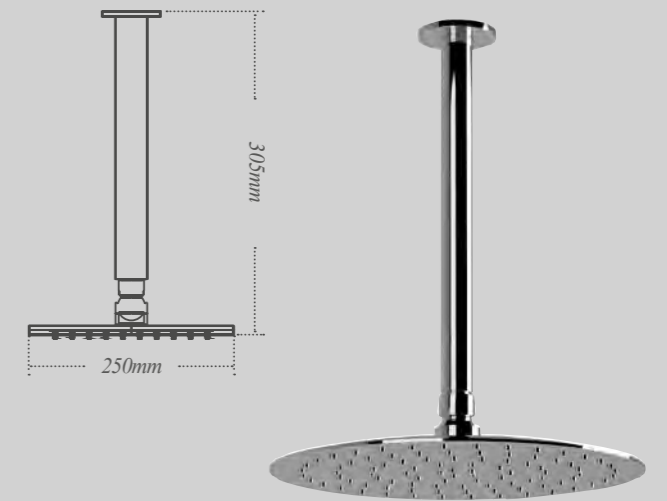

Round ceiling showerhead