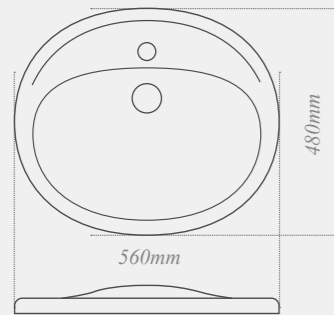

W: 560mm D: 480mm