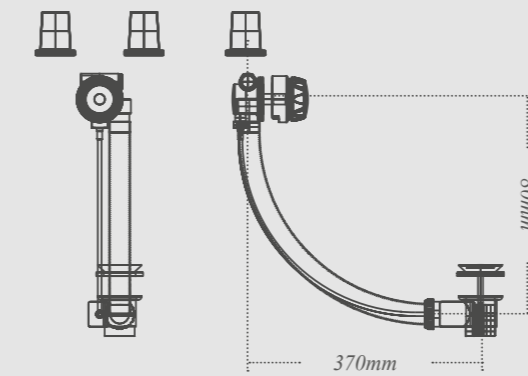

Paleto bath tap and overflow filler

High / Low pressure
0.2 bar: 12.2 l/m 0.5 bar: 18.3 l/m 1.0 bar: 24.9 l/m 2.0 bar: 34.6 l/m