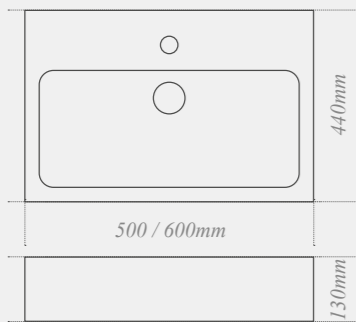

W: 500mm D: 420mm H: 90mm

Quantum Square ceramic slabtop washbasin

with integrated overflow and one tap hole. Available in 500mm or 600mm wide

W: 500 / 600mm D: 440mm H: 130mm

Quantum Square Elegant cloakroom sit-on washbasin