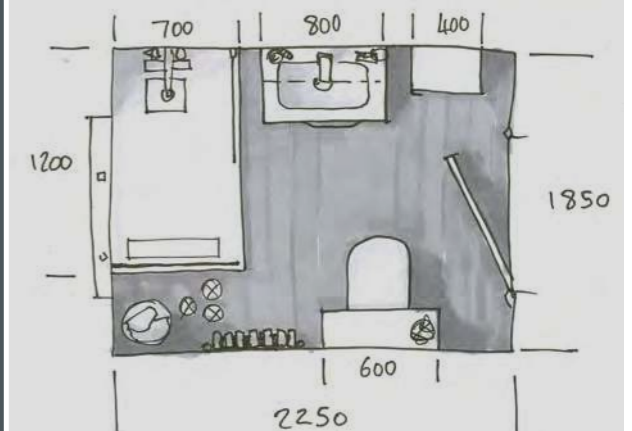

LED Under-unit illumination is standard on Halo units

Powder Grey Gloss

Old and new meet in complete harmony in this period property brought right up to date with contemporary Halo furniture in sophisticated Powder Grey Gloss. Simple wall mounted cabinets retain the integrity of the room while the Matt Coralux Solid Surface basin and Paletto tap adds a touch of elegant luxury.

GET THE LOOK

Finish: Powder Grey Gloss *Sanitaryware:* Matt Coralux Solid Surface basin *Brassware:* Paletto *Wall tiles:* Rustic Smoked Brick *Floor tiles:* Zinc White