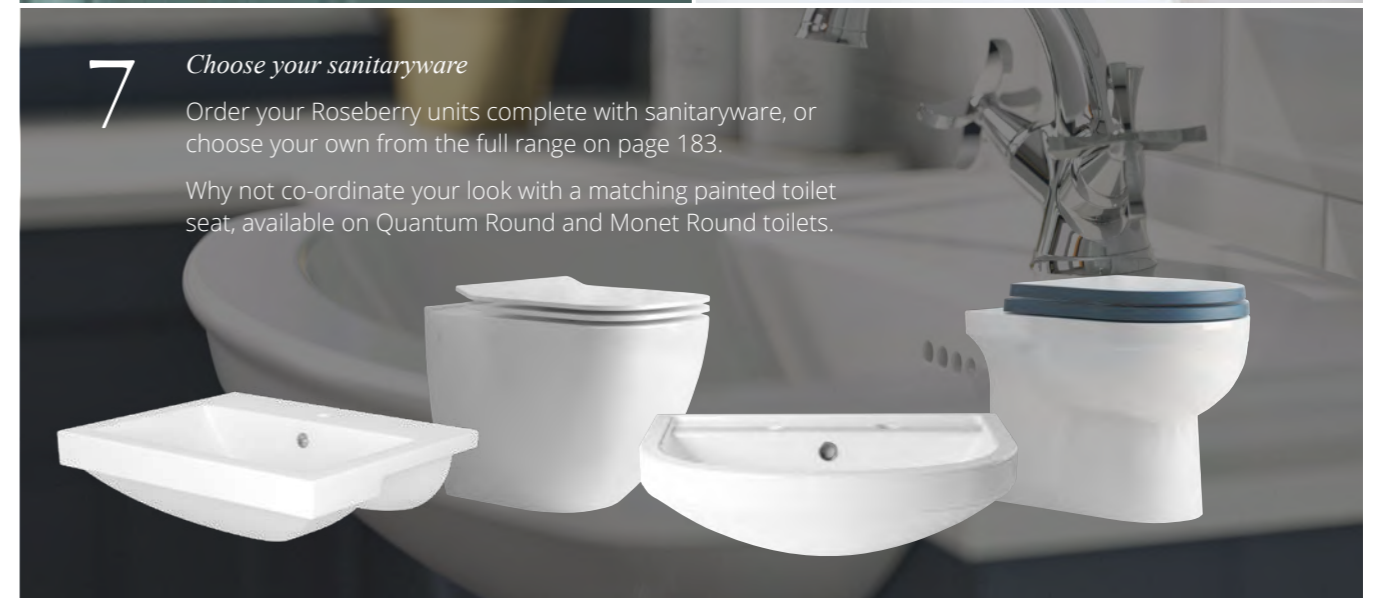

symmetry

symmetry

With unmistakable curves, sleek dedicated handle and stunning curved Coralux worktops, Symmetry is certain to make a statement in any bathroom, of any shape or size.

Symmetry Fitted

Washbasin options