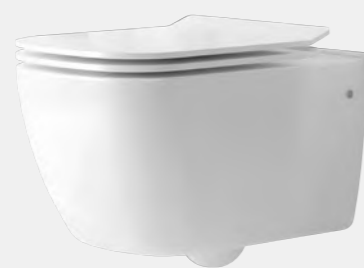

Rodin back-to-wall toilet

with soft close seat. Ideal for use with a toilet unit

W: 360mm D: 555mm H: 450mm

Rodin wall-hung toilet

with soft close seat. Ideal for use with a toilet unit

W: 360mm D: 555mm H: 405mm