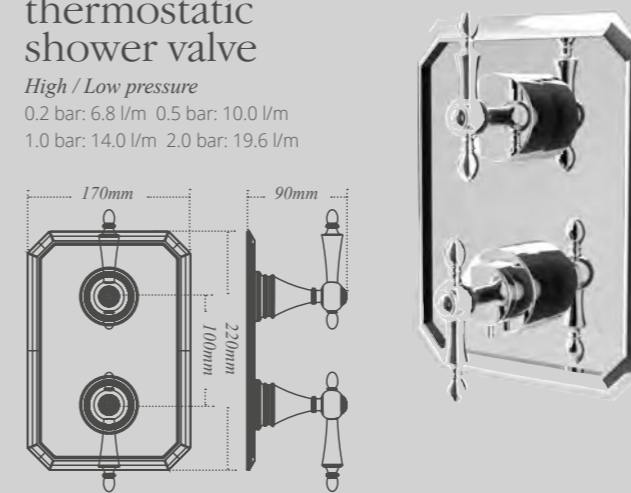

Regent concealed thermostatic shower valve

High / Low pressure
0.2 bar: 6.8 l/m 0.5 bar: 10.0 l/m
1.0 bar: 14.0 l/m 2.0 bar: 19.6 l/m

High / Low pressure: Suitable for high and low pressure systems, operating at 0.2 BAR and above.

High pressure: Only suitable for high pressure systems operating at 1.0 BAR and above.

Only thermostatically controlled valves should be used to operate a shower.

The Regent monobloc basin mixer is not suitable for use with the Quantum Round Short Projection and Cloakroom semi-recessed basins.