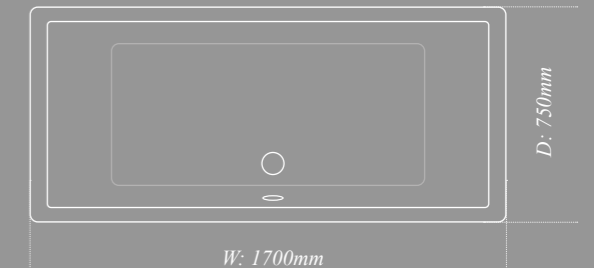

W: 1700mm D: 750mm H: 520-640mm