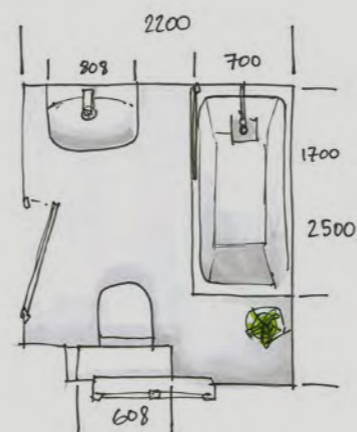

Sandwashed White *and* Everest White

Dark brick wall tiles in a high gloss finish make the perfect background for the toning shades and textures of the furniture.

GET THE LOOK

- Unit finish: Sandwashed White, Everest White Gloss and Chrome
- Brassware: Divine and Aras Square shower
- Sanitaryware: Quantum Square
- Bath: Dualelle with Single Panel screen
- Wall tiles: Mink Brick
- Floor tiles: Hickory Plank