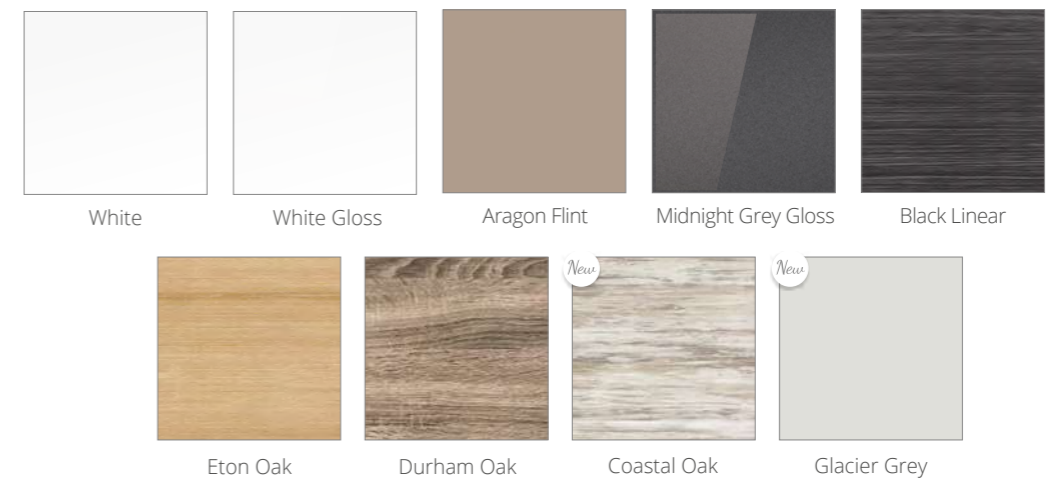

Gloss, Matt and Textured effect door finishes

Carcass finishes

Handle options

Q. Modular tube chrome
R. Modular square chrome
S. Bold chrome square

i-Line

A more contemporary look can be achieved by framing You wall mounted with chunky i-Line frames.