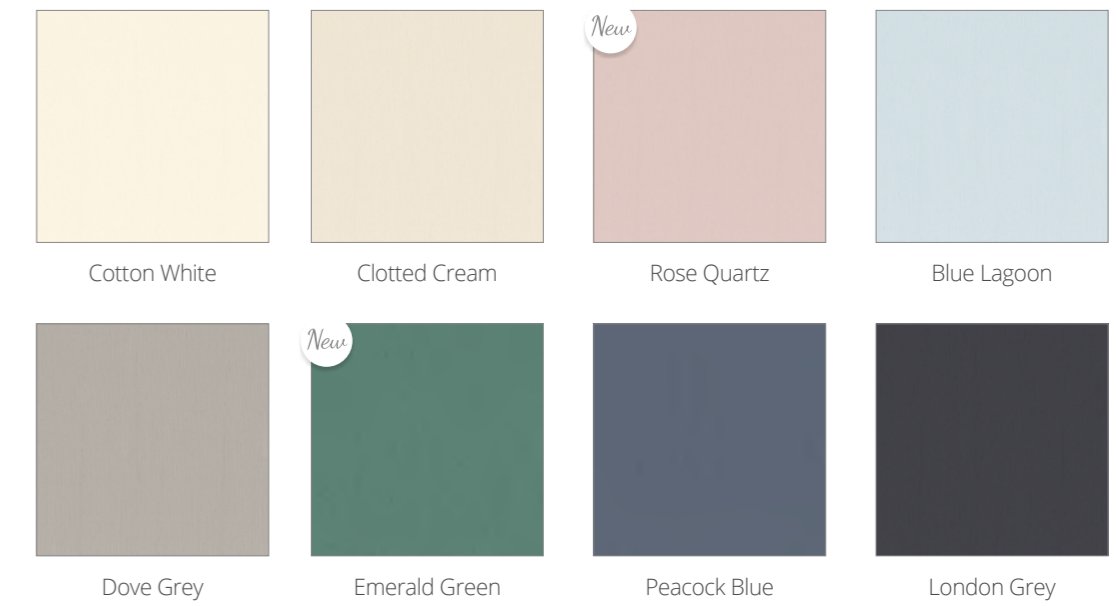

ROSEBERRY

Our Roseberry range features eight stunning painted solid timber doors. Carcasses are Eton Oak.