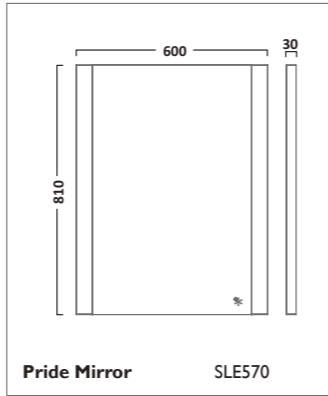

MIRRORS

SAFETY IN THE BATHROOM

Mirrors Technical Information

All mirrors featuring infrared technology must be mounted a minimum of 150mm from an adjacent wall or obstruction to ensure correct function of the infrared sensor. Tavistock illuminated mirrors have been designed and independently tested for compliance to electrical equipment (safety) regulations.

All electrical connections should be made according to the latest national wiring regulations. Illuminated mirrors are suitable for installation in the bathroom within outside zones unless stated. Mirrors which are IP44 water resistance rated are suitable for use in zones 2 and outside zones in the bathroom. Illuminated mirrors are not suitable for installation in saunas, steam rooms, shower cubicles or above a bath tub. Products are only suitable for permanent installation. Installation by a suitably qualified electrician is required.

Cabinets - Electrics

Our illuminated cabinets have been designed and independently tested for compliance to electrical equipment (safety) regulations. Idea cabinets are only suitable for use outside zones 1 & 2 according to the latest IEE regulations. All Idea cabinets are class I insulated and require an earth connection.

Infrared Sensor

All mirrors or cabinets featuring infrared technology must be mounted a minimum of 150mm from an adjacent wall or obstruction to ensure correct function of the infrared sensor.

ZONE 1

Electrical fittings in this zone require separated extra low voltage and a minimum rating of IP44 (splash proof).

ZONE 2

Electrical fittings in this zone require a minimum rating of IP44 (splash-proof).

* The position of the infrared sensor is indicated on each mirror with this symbol