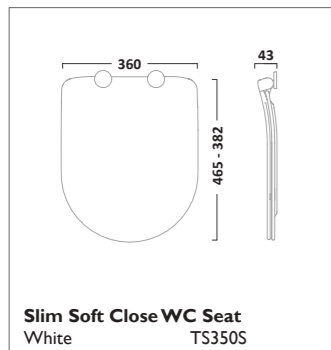

AGENDA SANITARYWARE