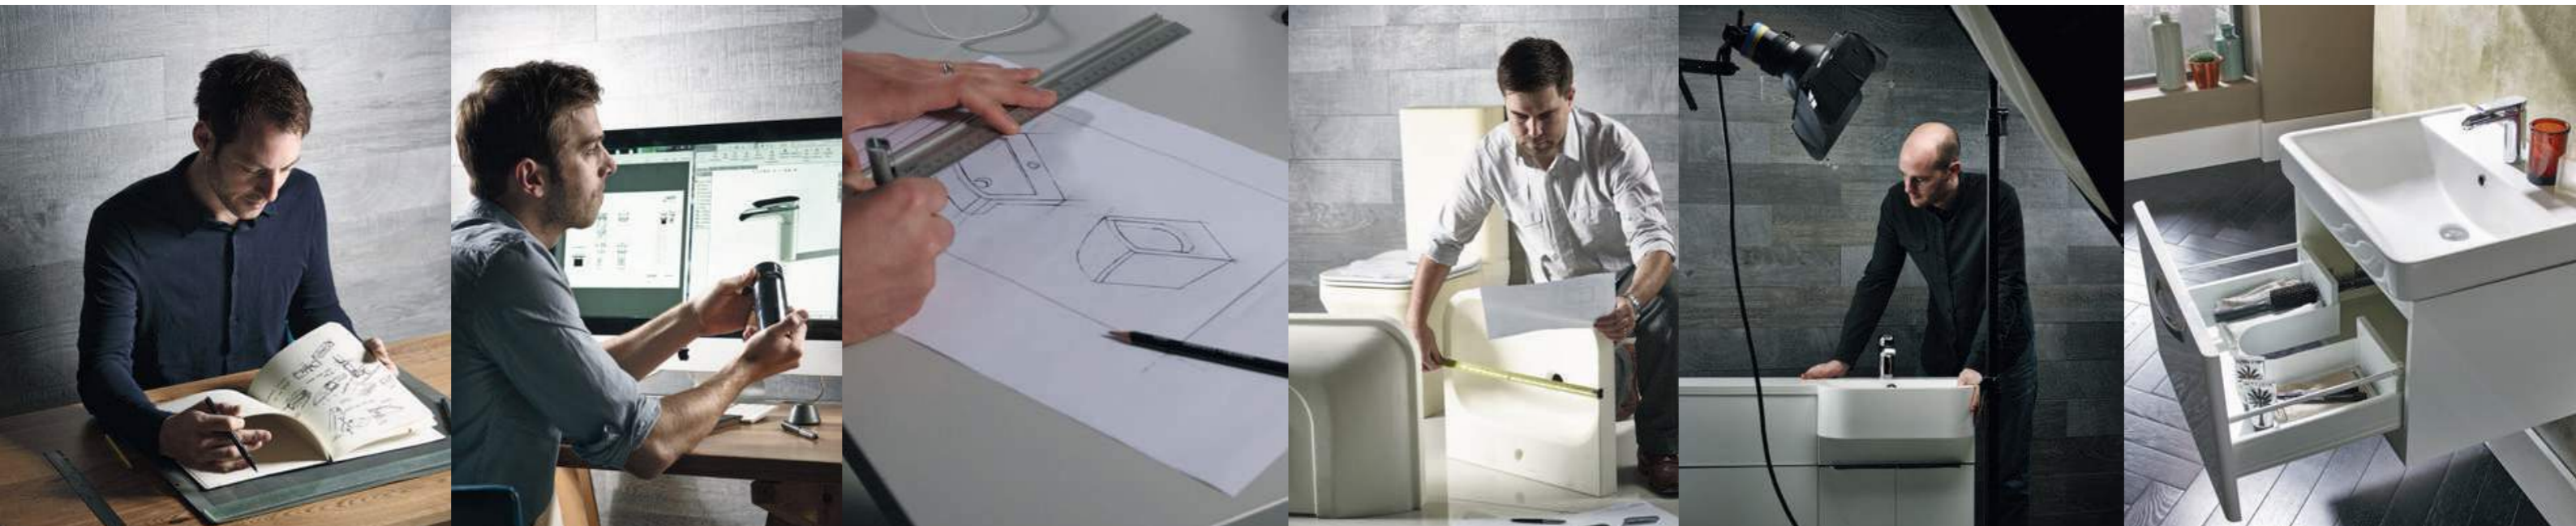

Design, Create, Inspire

Bathrooms from Tavistock

All Tavistock products are designed at our offices in the beautiful spa city of Bath. From here we control every stage of the product life cycle.

We're not just about bathroom furniture - we offer a one stop shop as our extensive range of product also includes sanitaryware, taps and showers as well as cloakroom solutions. For those finishing touches we've got a great choice of mirrors, cabinets, toilet seats and bath panels. Perfect for an instant bathroom revamp.

Our highly experienced team of researchers, developers and technical experts are constantly monitoring new trends and rigorously testing advancements in technology.

With Tavistock, you can count on the highest levels of service and reliability, but what makes us special is our in-house design team. Excellent design is of the utmost importance to us, so we design all of our products in-house to ensure our perspective remains

fresh and innovative. We source outstanding quality materials and craftsmanship so that every Tavistock product not only looks good but fulfils its purpose, time after time.

With extensive guarantees across our entire range, you can choose every Tavistock product with complete and utter confidence.