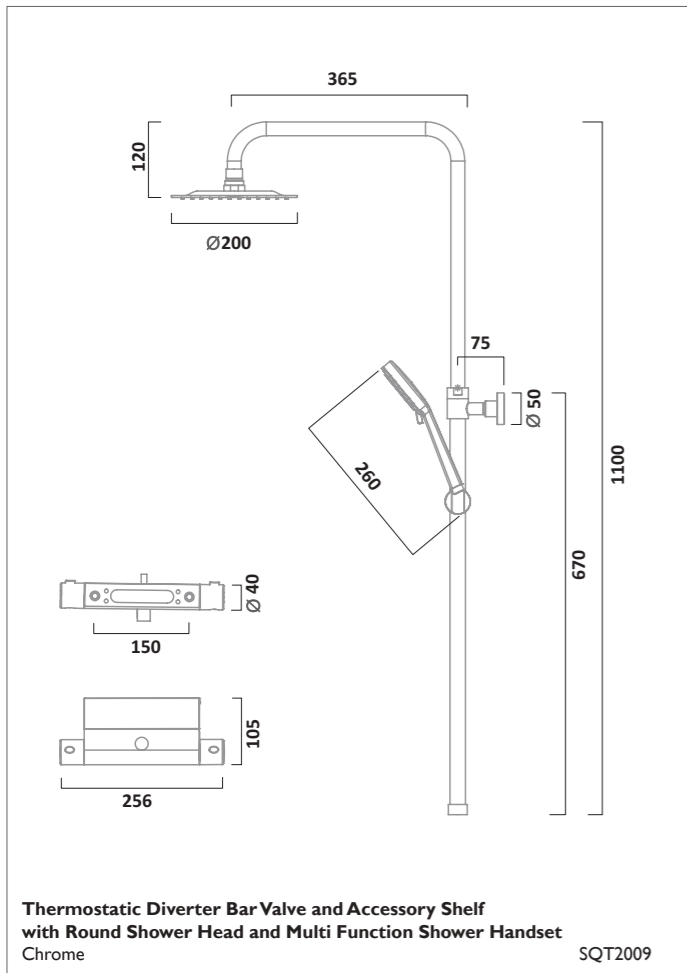

QUANTUM SHOWERS

INDEX SHOWERS

INDEX SHOWERS

The shower hose is 1.5m long

Thermostatic Concealed Dual Function Shower Valve with Round Shower Head and Multi Function Handset
Chrome
SKN0303

The shower hose is 1.5m long