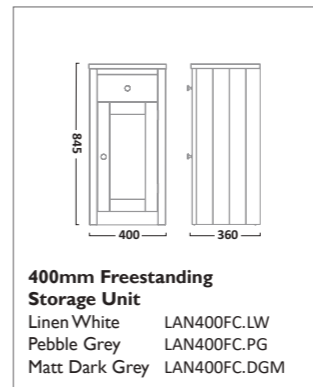

430mm Ceramic Basin
Ceramic LAN420C

600mm Back To Wall WC Unit
Linen White LAN600BTW.LW
Pebble Grey LAN600BTW.PG
Matt Dark Grey LAN600BTW.DGM

400mm Freestanding Storage Unit
Linen White LAN400FC.LW
Pebble Grey LAN400FC.PG
Matt Dark Grey LAN400FC.DGM