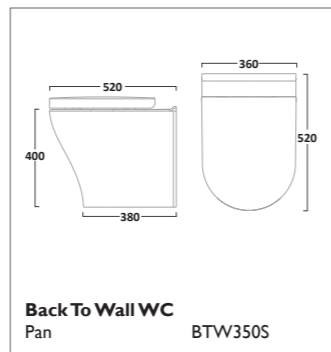

AGENDA SANITARYWARE