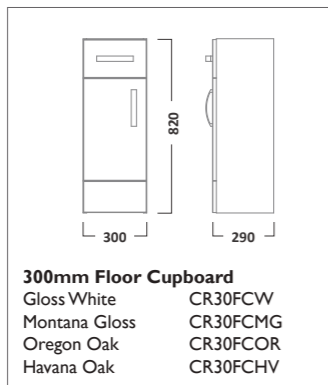

1000mm Furniture Run (Left)
Gloss White MATLW
Oregon Oak MATLOR
Havana Oak MATLHV
Clay MATLCL