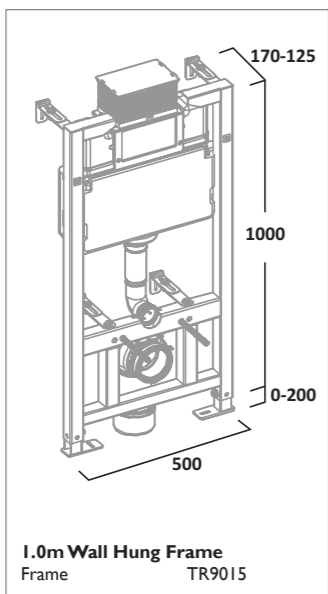

0.82m Wall Hung Frame
Frame Adapter WHF082 WHFFK

1.0m Wall Hung Frame
Frame TR9015