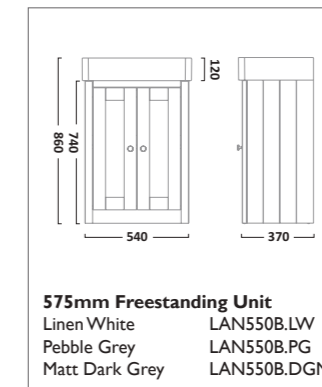

TOILET SEATS

- OEM replacement toilet seat
- Highly durable thermoset material
- Hard wearing and impact resistant
- Designed to fit most toilet pans
- Soft close hinges
- Single button quick release for ease of cleaning
- Top & under fixings

- OEM replacement toilet seat
- Highly durable thermoset material
- Hard wearing and impact resistant
- Designed to fit most toilet pans
- Soft close hinges
- Single button quick release for ease of cleaning
- Top & under fixings

- OEM replacement toilet seat
- Highly durable thermoset material
- Hard wearing and impact resistant
- Designed to fit most toilet pans
- Soft close hinges
- Single button quick release for ease of cleaning
- Top fix hardware

- OEM replacement toilet seat
- Highly durable thermoset material
- Hard wearing and impact resistant
- Designed to fit most toilet pans
- Soft close hinges
- Single button quick release for ease of cleaning
- Top fix hardware

REPLACEMENT TOILET SEAT COMPATIBILITY

Toilet Seat	Delta	Dune	Area	Prefect
RAK Compact	•	•		
RAK Compact Delux	•			
RAK Resort	•			
RAK Series 600			•	
RAK Tonique	•			
Vitra S20				•
Vitra S50	•	•		
Vitra Zentrum	•	•		
Laufen Pro	•	•		
V&B Architectura	•	•		
V&B Subway	•	•		
V&B Subway 2.0	•	•		
V&B O.novo	•	•		
Roca Meridian-N	•			
Roca Nexo	•			
Pura Arco	•	•		
Pura Flite	•	•		
Pura Ice	•	•		
Pura Urban				•
Ideal Concept				•
Ideal Concept Freedom				•
Ideal Studio				•
Armitage Shanks Profile 21				•
Sottini Santorini				•

VITORIA FURNITURE

LANSDOWN FURNITURE

For further technical information visit tavistock-bathrooms.co.uk