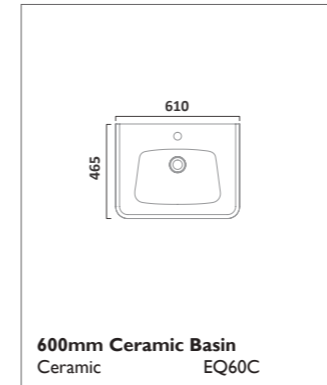

1200mm Isocast Basin (Left)
 Isocast CR1200L

1200mm Isocast Basin (Right)
 Isocast CR1200R

EQUATE FURNITURE

600mm Ceramic Basin
 Ceramic EQ60C

600mm Wall Mounted Unit
 Gloss White EQ600W
 White/Grey Oak EQ600WA