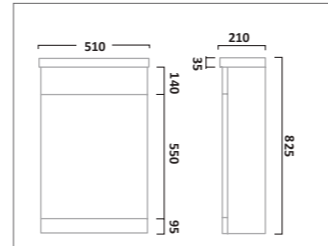

Back To Wall WC Unit
Gloss White K5BTWW
Storm Grey K5BTWST