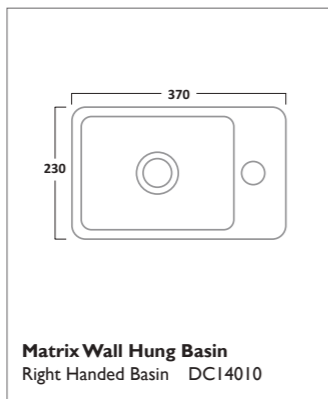

Node Wall Hung Basin
Basin DC14007

Dimension Wall Hung Basin
Basin DC14008

Matrix Wall Hung Basin
Right Handed Basin DC14010