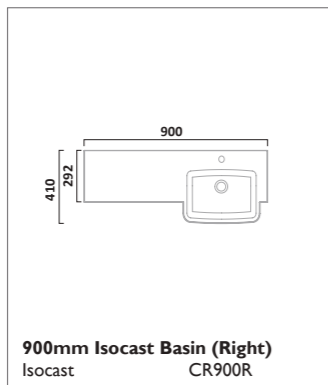

300mm Floor Cupboard
Gloss White CR30FCW
Montana Gloss CR30FCMG
Oregon Oak CR30FCOR
Havana Oak CR30FCHV

1200mm Isocast Basin (Left)
Isocast CR1200L

900mm Isocast Basin (Right)
Isocast CR900R