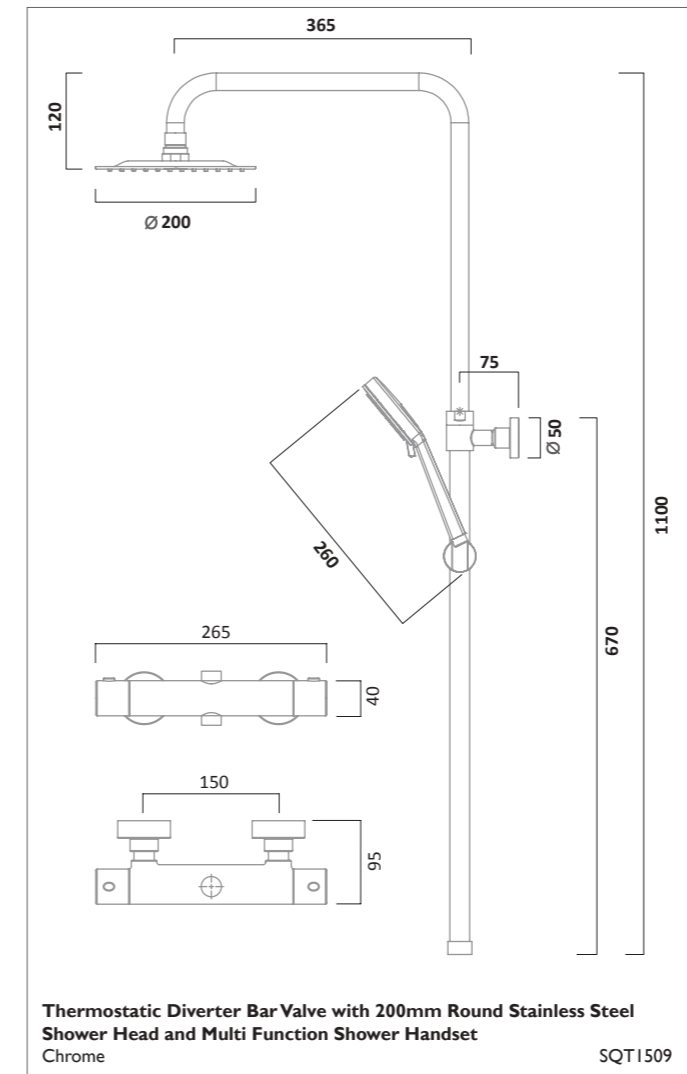

Thermostatic Concealed Dual Function Diverter Valve with 200mm Round Shower Head & Multi Function Shower Handset
Chrome

Thermostatic Bar Valve with Multi Function Shower Handset
Chrome

Thermostatic Diverter Bar Valve with 200mm Round Stainless Steel Shower Head and Multi Function Shower Handset
Chrome

SQT1509