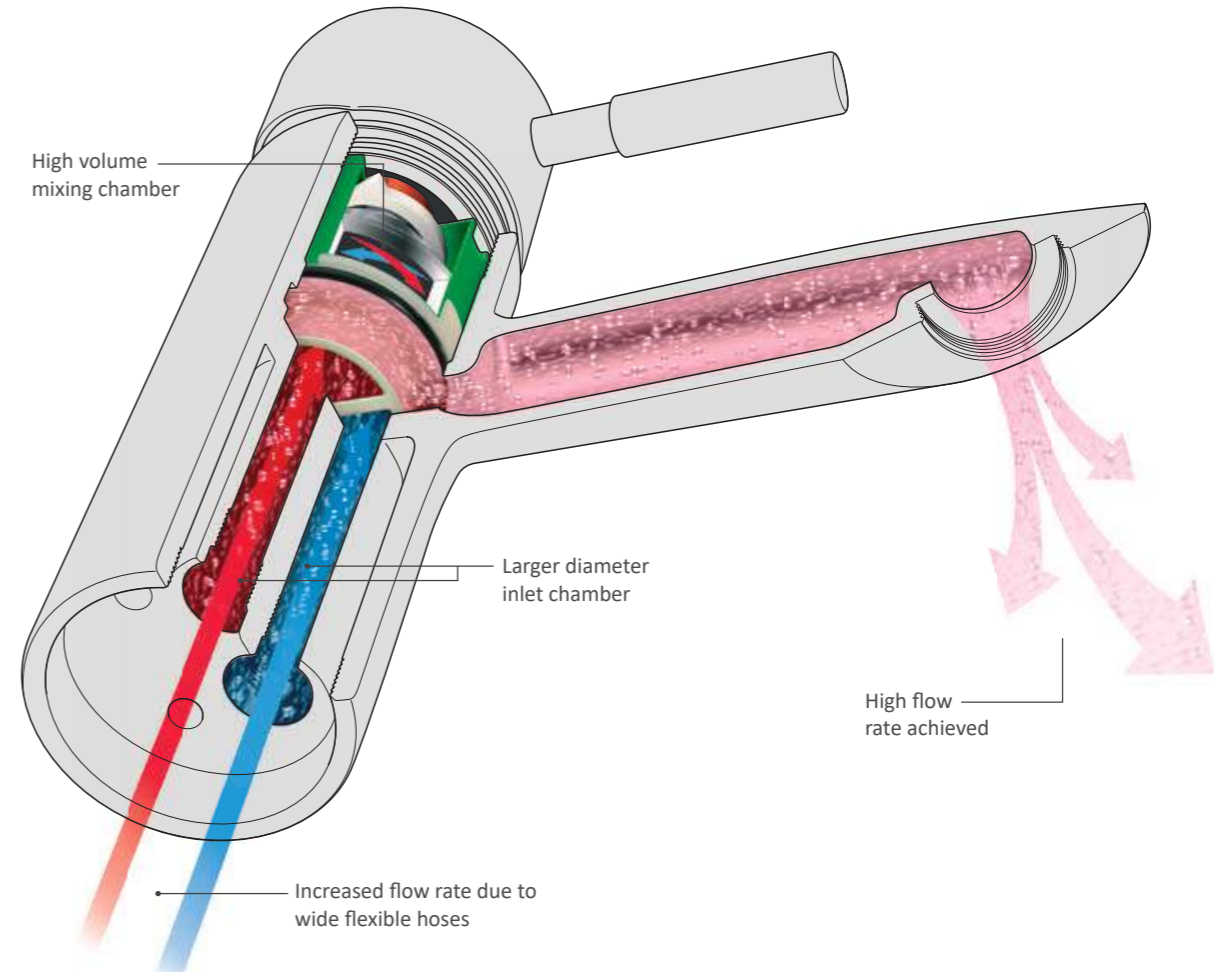

75mm Unslotted Click Waste

WASTE6	£15.70

75mm Slotted Click Waste

WASTE7	£15.70

WASTE9	£18.80

WASTE10	£17.30

Bottle Trap

TRAP6	£48.40

WASTE20	£37.10

WASTE21	£28.20

WASTE30	£45.30

WASTES & TRAPS

Our tap ranges are perfectly complemented by our stylish and modern chrome plated bottle trap and collection of wastes. All bath taps are supplied without wastes as it is usual to purchase your waste with your bath. We have a choice of bath wastes with overflow in 2 different lengths depending upon your installation requirements.

Taps supplied with a pop-up waste include a waste outlet, pop-up rod and lifting mechanism. Please note that Adapt, Tier, Revive, Solace, Strike, Lift, Blaze, Siren, Index and Logic mini and basin mixers are supplied with a click waste. For taps supplied without pop-up wastes, we have a few waste options as shown. Unslotted wastes are for use where no integral overflow is required in the washbasin. If your basin is wall hung choose our modern chrome trap or the more traditional styled version to complement your taps perfectly.

DESIGN DETAIL

Tap Operating Pressure

Plumbing systems can sometimes suffer from poor flow rates. The UK is unique in that many homes are still using the more traditional, low pressure gravity fed plumbing systems which are most commonly found in older properties.

European manufacturers tend to design taps suitable for more modern plumbing systems which can often cause problems when installed in a typical UK home, resulting in a disappointing flow rate when using the taps.

Tavistock's in-house design team have recognised this problem and engineered our taps so that all of them are suitable for use with both high and low pressure systems. Most of our taps operate at 0.1 bar or above (0.1 bar is equal to 1 metre head of water). In plumbing terms this means, for a gravity fed system, if the base height of your water tank is 1m above a tap, then you will have 0.1 bar of water pressure at the tap.

If you are unsure, we recommend you seek advice from your plumber who will advise you on the plumbing system you have and the likely water pressures it can achieve. If pressures are too low even for our low pressure taps, you will be able to increase your water pressure using a suitable water pump, and again either your retailer or plumber can advise you on this. Please note that all of our taps are also suitable for high pressure plumbing systems.