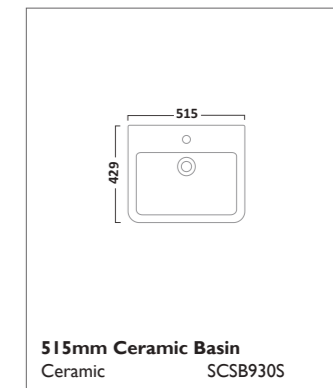

700mm Ceramic Basin
Ceramic LAN700.C