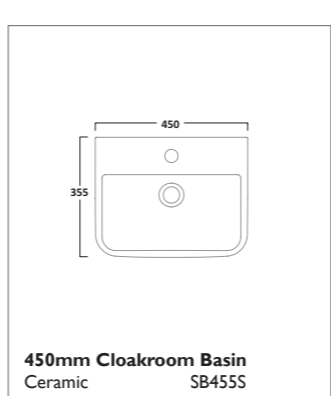

STRUCTURE SANITARYWARE