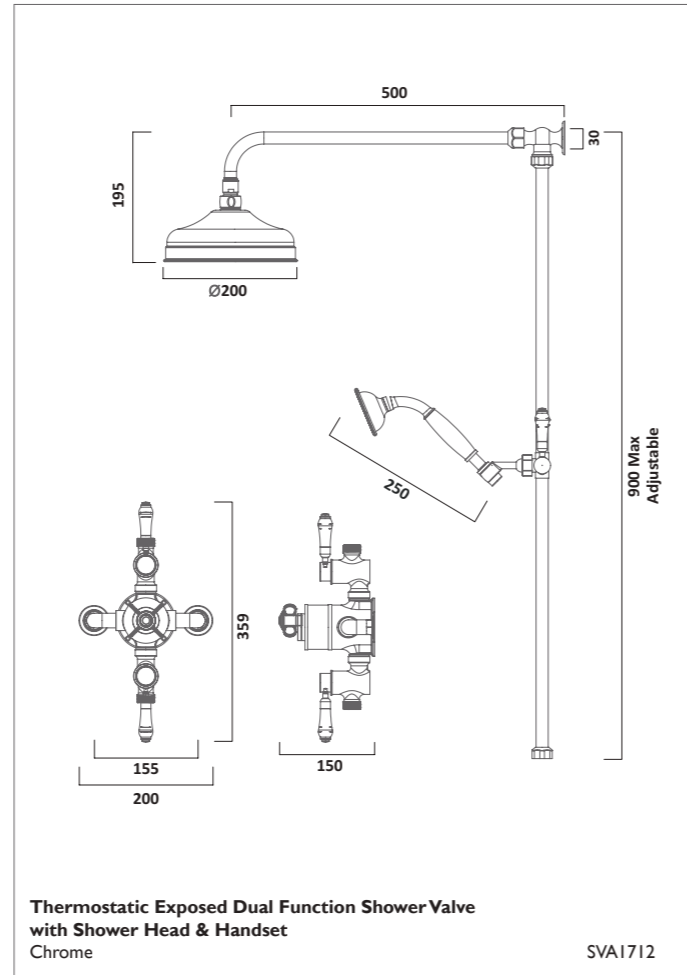

KINETIC TAPS

CRUZ TAPS

CRUZ TAPS

Thermostatic Exposed Single Function Shower Valve with Shower Head
Chrome

SVA1813

Thermostatic Exposed Dual Function Shower Valve with Shower Head & Handset
Chrome

SVA1712

Thermostatic Concealed Single Function Shower Valve with Shower Head
Chrome