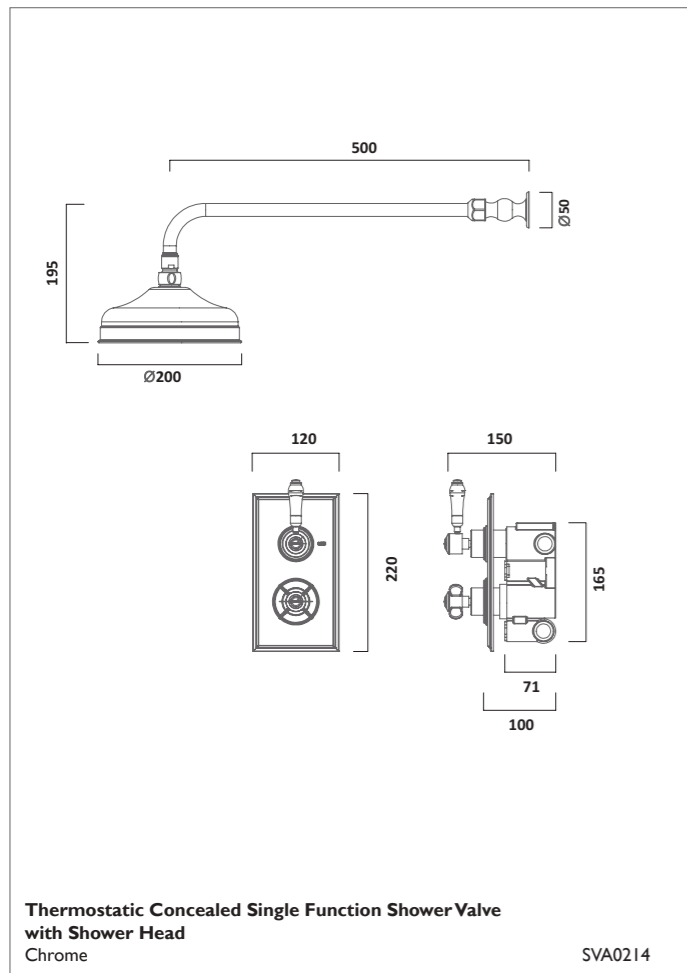

KINETIC TAPS

CRUZ TAPS

CRUZ TAPS

Thermostatic Exposed Single Function Shower Valve with Shower Head
Chrome

SVA1813

Thermostatic Exposed Dual Function Shower Valve with Shower Head & Handset
Chrome

SVA1712

Thermostatic Concealed Single Function Shower Valve with Shower Head
Chrome