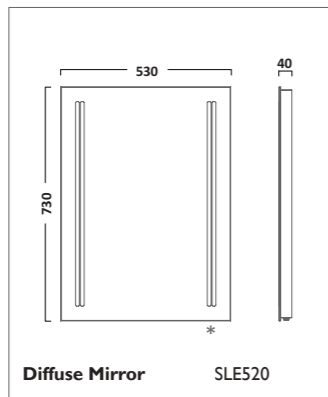

MIRRORS

SAFETY IN THE BATHROOM

Mirrors Technical Information

All mirrors featuring infrared technology must be mounted a minimum of 150mm from an adjacent wall or obstruction to ensure correct function of the infrared sensor. Tavistock illuminated mirrors have been designed and independently tested for compliance to electrical equipment (safety) regulations.

All electrical connections should be made according to the latest national wiring regulations. Illuminated mirrors are suitable for installation in the bathroom within outside zones unless stated. Mirrors which are IP44 water resistance rated are suitable for use in zones 2 and outside zones in the bathroom. Illuminated mirrors are not suitable for installation in saunas, steam rooms, shower cubicles or above a bath tub. Products are only suitable for permanent installation. Installation by a suitably qualified electrician is required.

Cabinets - Electrics

Our illuminated cabinets have been designed and independently tested for compliance to electrical equipment (safety) regulations. Idea cabinets are only suitable for use outside zones 1 & 2 according to the latest IEE regulations. All Idea cabinets are class I insulated and require an earth connection.

Infrared Sensor

All mirrors or cabinets featuring infrared technology must be mounted a minimum of 150mm from an adjacent wall or obstruction to ensure correct function of the infrared sensor.

ZONE 1

Electrical fittings in this zone require separated extra low voltage and a minimum rating of IP44 (splash proof).

ZONE 2

Electrical fittings in this zone require a minimum rating of IP44 (splash-proof).

* The position of the infrared sensor is indicated on each mirror with this symbol