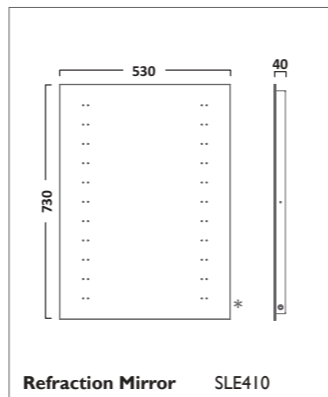

MIRRORS

SAFETY IN THE BATHROOM

Mirrors Technical Information

All mirrors featuring infrared technology must be mounted a minimum of 150mm from an adjacent wall or obstruction to ensure correct function of the infrared sensor. Tavistock illuminated mirrors have been designed and independently tested for compliance to electrical equipment (safety) regulations.

All electrical connections should be made according to the latest national wiring regulations. Illuminated mirrors are suitable for installation in the bathroom within outside zones unless stated. Mirrors which are IP44 water resistance rated are suitable for use in zones 2 and outside zones in the bathroom. Illuminated mirrors are not suitable for installation in saunas, steam rooms, shower cubicles or above a bath tub. Products are only suitable for permanent installation. Installation by a suitably qualified electrician is required.

Cabinets - Electrics

Our illuminated cabinets have been designed and independently tested for compliance to electrical equipment (safety) regulations. Idea cabinets are only suitable for use outside zones 1 & 2 according to the latest IEE regulations. All Idea cabinets are class I insulated and require an earth connection.

Infrared Sensor

All mirrors or cabinets featuring infrared technology must be mounted a minimum of 150mm from an adjacent wall or obstruction to ensure correct function of the infrared sensor.

ZONE 1

Electrical fittings in this zone require separated extra low voltage and a minimum rating of IP44 (splash proof).

ZONE 2

Electrical fittings in this zone require a minimum rating of IP44 (splash-proof).

* The position of the infrared sensor is indicated on each mirror with this symbol