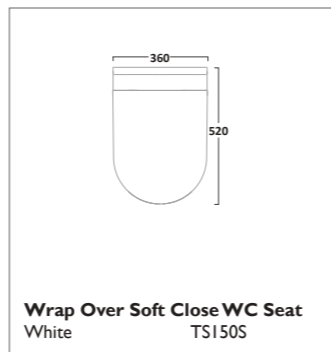

AGENDA SANITARYWARE