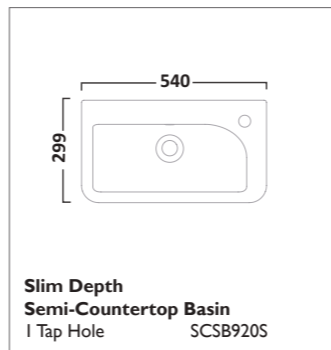

AGENDA SANITARYWARE