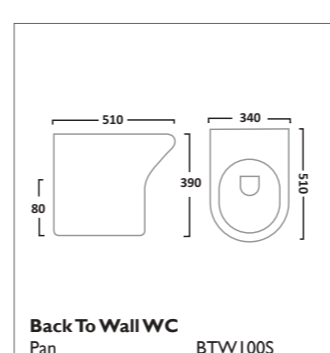

ION SANITARYWARE