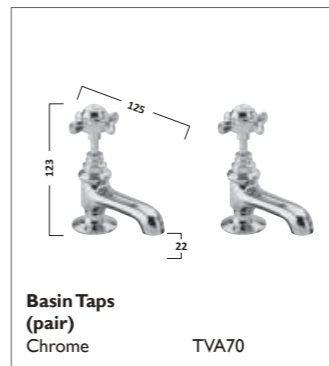

0.4m Half Height WC/Bidet
Frame Frame TR9018

CHELTENHAM TAPS

Basin Mixer
Chrome TCM11

Basin Taps (pair)
Chrome TCM70

Bath Filler
Chrome TCM32

Bath Shower Mixer & Handset
Chrome TCM42

VARSITY TAPS

Basin Mixer with Pop Up Waste
Chrome TVA10