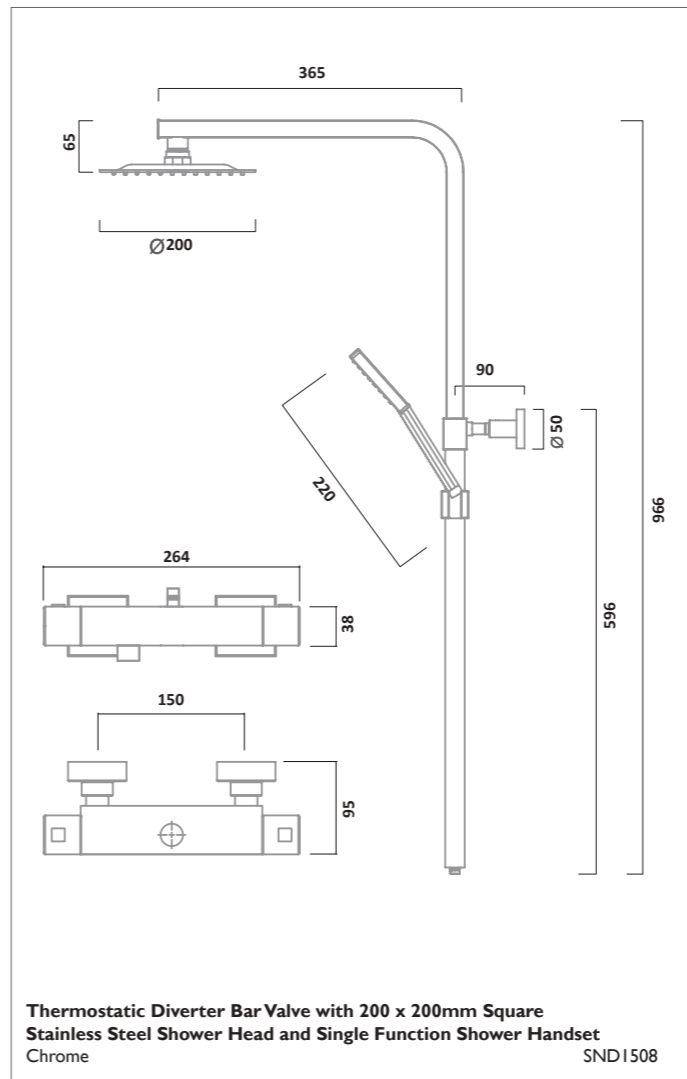

QUANTUM SHOWERS

INDEX SHOWERS

INDEX SHOWERS

The shower hose is 1.5m long

Thermostatic Concealed Dual Function Shower Valve with Round Shower Head and Multi Function Handset
Chrome
SKN0303

The shower hose is 1.5m long