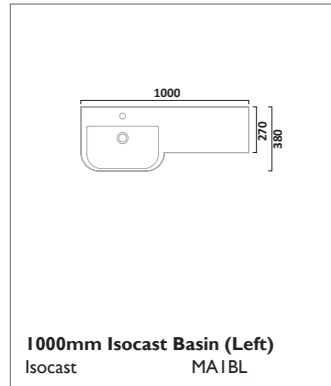

MATCH FURNITURE

1000mm Isocast Basin (Left)
 Isocast MA1BL

1000mm Furniture Run (Left)
 Gloss White MATLW
 Oregon Oak MATLOR
 Havana Oak MATLHV
 Clay MATLCL

1000mm Isocast Basin (Right)
 Isocast MA1BR

1000mm Furniture Run (Right)
 Gloss White MATRW
 Oregon Oak MATROR
 Havana Oak MATRHV
 Clay MATRCL