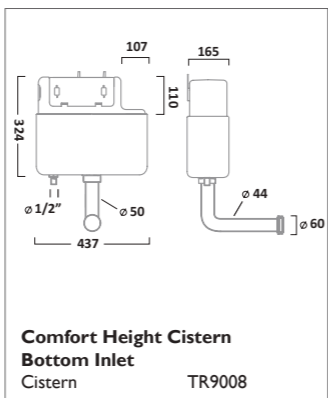

In-Wall Cistern
Cistern TR9009

Comfort Height Cistern
Bottom Inlet Cistern TR9008