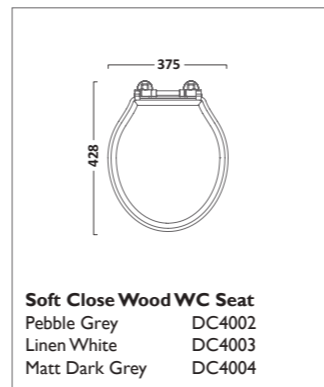

LANSDOWN FURNITURE