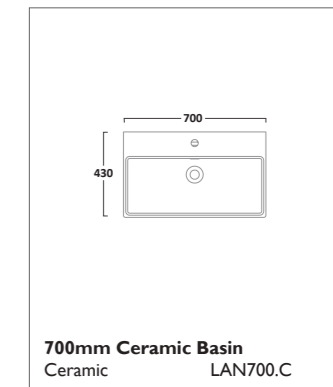

LANSDOWN FURNITURE

Soft Close Wood WC Seat
Pebble Grey DC4002
Linen White DC4003
Matt Dark Grey DC4004

575mm Ceramic Basin
1 Tap Hole SB900S
2 Tap Hole DC1400I

575mm Freestanding Unit
Linen White LAN550B.LW
Pebble Grey LAN550B.PG
Matt Dark Grey LAN550B.DGM