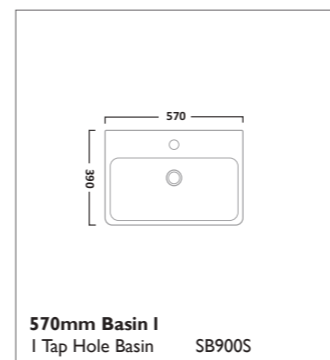

ION SANITARYWARE