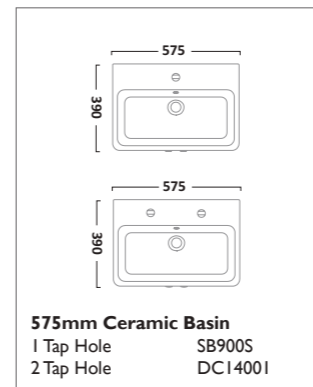

TOILET SEATS

- OEM replacement toilet seat
- Highly durable thermoset material
- Hard wearing and impact resistant
- Designed to fit most toilet pans
- Soft close hinges
- Single button quick release for ease of cleaning
- Top & under fixings

- OEM replacement toilet seat
- Highly durable thermoset material
- Hard wearing and impact resistant
- Designed to fit most toilet pans
- Soft close hinges
- Single button quick release for ease of cleaning
- Top & under fixings

- OEM replacement toilet seat
- Highly durable thermoset material
- Hard wearing and impact resistant
- Designed to fit most toilet pans
- Soft close hinges
- Single button quick release for ease of cleaning
- Top fix hardware

- OEM replacement toilet seat
- Highly durable thermoset material
- Hard wearing and impact resistant
- Designed to fit most toilet pans
- Soft close hinges
- Single button quick release for ease of cleaning
- Top fix hardware

REPLACEMENT TOILET SEAT COMPATIBILITY

Toilet Seat	Delta	Dune	Area	Prefect
RAK Compact	•	•		
RAK Compact Delux	•			
RAK Resort	•			
RAK Series 600			•	
RAK Tonique	•			
Vitra S20				•
Vitra S50	•	•		
Vitra Zentrum	•	•		
Laufen Pro	•	•		
V&B Architectura	•	•		
V&B Subway	•	•		
V&B Subway 2.0	•	•		
V&B O.novo	•	•		
Roca Meridian-N	•			
Roca Nexo	•			
Pura Arco	•	•		
Pura Flite	•	•		
Pura Ice	•	•		
Pura Urban				•
Ideal Concept				•
Ideal Concept Freedom				•
Ideal Studio				•
Armitage Shanks Profile 21				•
Sottini Santorini				•

VITORIA FURNITURE

LANSDOWN FURNITURE

For further technical information visit tavistock-bathrooms.co.uk