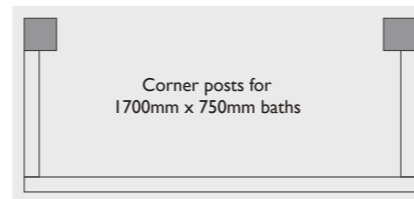

Ethos Bath Panel Collection

The contemporary pared down design of the Ethos panel will add the perfect finishing touch to your bathroom.

Manufactured from 12mm MDF, high quality real wood veneer or painted finish, sealed with a moisture resistant coating, supplied in 1700mm & 700mm lengths, white finish also available in 1800mm length. Bath panel height 515mm including 5mm lip.