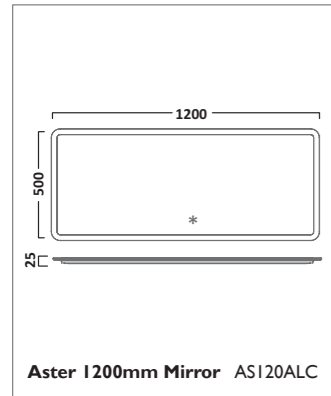

MIRRORS

SAFETY IN THE BATHROOM

Mirrors Technical Information

All mirrors featuring infrared technology must be mounted a minimum of 150mm from an adjacent wall or obstruction to ensure correct function of the infrared sensor. Tavistock illuminated mirrors have been designed and independently tested for compliance to electrical equipment (safety) regulations.

All electrical connections should be made according to the latest national wiring regulations. Illuminated mirrors are suitable for installation in the bathroom within outside zones unless stated. Mirrors which are IP44 water resistance rated are suitable for use in zones 2 and outside zones in the bathroom. Illuminated mirrors are not suitable for installation in saunas, steam rooms, shower cubicles or above a bath tub. Products are only suitable for permanent installation. Installation by a suitably qualified electrician is required.

Cabinets - Electrics

Our illuminated cabinets have been designed and independently tested for compliance to electrical equipment (safety) regulations. Idea cabinets are only suitable for use outside zones 1 & 2 according to the latest IEE regulations. All Idea cabinets are class I insulated and require an earth connection.

Infrared Sensor

All mirrors or cabinets featuring infrared technology must be mounted a minimum of 150mm from an adjacent wall or obstruction to ensure correct function of the infrared sensor.

ZONE 1

Electrical fittings in this zone require separated extra low voltage and a minimum rating of IP44 (splash proof).

ZONE 2

Electrical fittings in this zone require a minimum rating of IP44 (splash-proof).

* The position of the infrared sensor is indicated on each mirror with this symbol