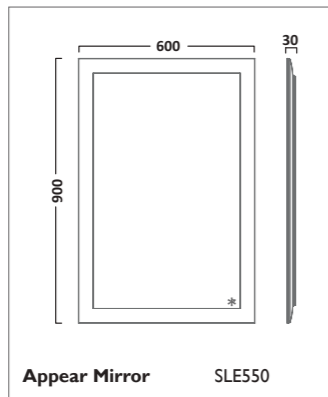

MIRRORS

SAFETY IN THE BATHROOM

Mirrors Technical Information

All mirrors featuring infrared technology must be mounted a minimum of 150mm from an adjacent wall or obstruction to ensure correct function of the infrared sensor. Tavistock illuminated mirrors have been designed and independently tested for compliance to electrical equipment (safety) regulations.

All electrical connections should be made according to the latest national wiring regulations. Illuminated mirrors are suitable for installation in the bathroom within outside zones unless stated. Mirrors which are IP44 water resistance rated are suitable for use in zones 2 and outside zones in the bathroom. Illuminated mirrors are not suitable for installation in saunas, steam rooms, shower cubicles or above a bath tub. Products are only suitable for permanent installation. Installation by a suitably qualified electrician is required.

Cabinets - Electrics

Our illuminated cabinets have been designed and independently tested for compliance to electrical equipment (safety) regulations. Idea cabinets are only suitable for use outside zones 1 & 2 according to the latest IEE regulations. All Idea cabinets are class I insulated and require an earth connection.

Infrared Sensor

All mirrors or cabinets featuring infrared technology must be mounted a minimum of 150mm from an adjacent wall or obstruction to ensure correct function of the infrared sensor.

ZONE 1

Electrical fittings in this zone require separated extra low voltage and a minimum rating of IP44 (splash proof).

ZONE 2

Electrical fittings in this zone require a minimum rating of IP44 (splash-proof).

* The position of the infrared sensor is indicated on each mirror with this symbol