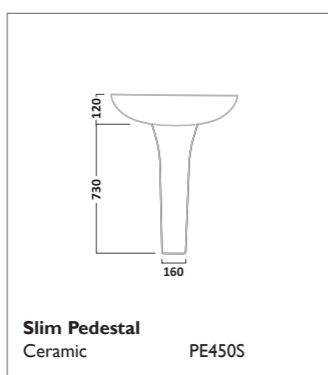

STRUCTURE SANITARYWARE