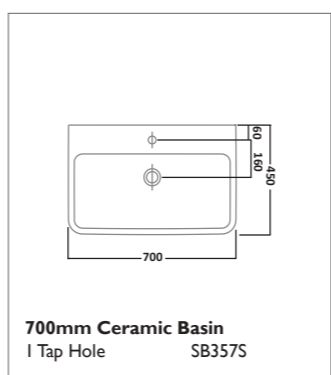

STRUCTURE SANITARYWARE