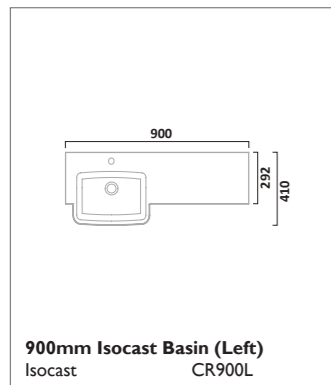

600mm Semi-Countertop Unit
Gloss White CR6FW
Montana Gloss CR6FMG
Oregon Oak CR6FOR
Havana Oak CR6FHV

900mm Isocast Basin (Right)
Isocast CR900R

900mm Isocast Basin (Left)
Isocast CR900L