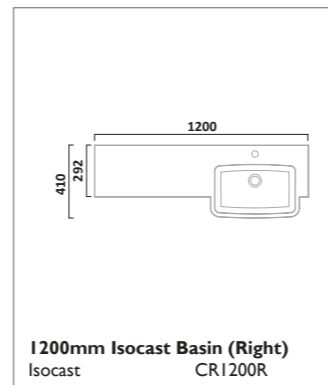

1200mm Isocast Basin (Left)
 Isocast CR1200L

1200mm Isocast Basin (Right)
 Isocast CR1200R

EQUATE FURNITURE

600mm Ceramic Basin
 Ceramic EQ60C

600mm Wall Mounted Unit
 Gloss White EQ600W
 White/Grey Oak EQ600WA