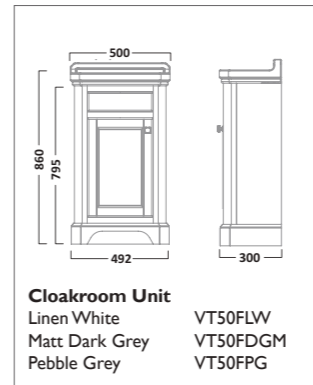

600mm Freestanding Unit
Linen White VT60FLW
Matt Dark Grey VT60FDGM
Pebble Grey VT60FFG

Wooden Framed Mirror
Linen White LAN600M.LW
Matt Dark Grey LAN600M.DGM
Pebble Grey LAN600M.PG

Cloakroom Unit
Linen White VT50FLW
Matt Dark Grey VT50FDGM
Pebble Grey VT50FFG