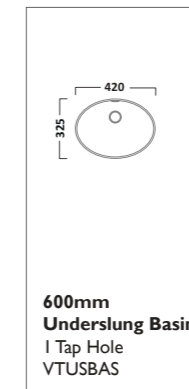

TOILET SEATS

- OEM replacement toilet seat
- Highly durable thermoset material
- Hard wearing and impact resistant
- Designed to fit most toilet pans
- Soft close hinges
- Single button quick release for ease of cleaning
- Top & under fixings

- OEM replacement toilet seat
- Highly durable thermoset material
- Hard wearing and impact resistant
- Designed to fit most toilet pans
- Soft close hinges
- Single button quick release for ease of cleaning
- Top & under fixings

- OEM replacement toilet seat
- Highly durable thermoset material
- Hard wearing and impact resistant
- Designed to fit most toilet pans
- Soft close hinges
- Single button quick release for ease of cleaning
- Top fix hardware

- OEM replacement toilet seat
- Highly durable thermoset material
- Hard wearing and impact resistant
- Designed to fit most toilet pans
- Soft close hinges
- Single button quick release for ease of cleaning
- Top fix hardware

REPLACEMENT TOILET SEAT COMPATIBILITY

Toilet Seat	Delta	Dune	Area	Prefect
RAK Compact	•	•		
RAK Compact Delux	•			
RAK Resort	•			
RAK Series 600			•	
RAK Tonique	•			
Vitra S20				•
Vitra S50	•	•		
Vitra Zentrum	•	•		
Laufen Pro	•	•		
V&B Architectura	•	•		
V&B Subway	•	•		
V&B Subway 2.0	•	•		
V&B O.novo	•	•		
Roca Meridian-N	•			
Roca Nexo	•			
Pura Arco	•	•		
Pura Flite	•	•		
Pura Ice	•	•		
Pura Urban				•
Ideal Concept				•
Ideal Concept Freedom				•
Ideal Studio				•
Armitage Shanks Profile 21				•
Sottini Santorini				•

VITORIA FURNITURE

LANSDOWN FURNITURE

For further technical information visit tavistock-bathrooms.co.uk