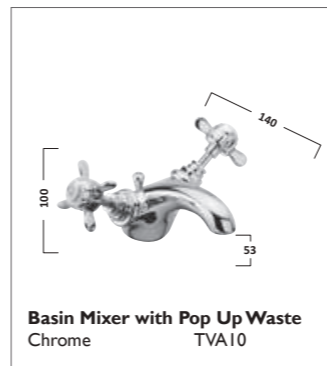

0.4m Half Height WC/Bidet
Frame Frame TR9018

CHELTENHAM TAPS

Basin Mixer
Chrome TCM11

Basin Taps (pair)
Chrome TCM70

Bath Filler
Chrome TCM32

Bath Shower Mixer & Handset
Chrome TCM42

VARSITY TAPS

Basin Mixer with Pop Up Waste
Chrome TVA10