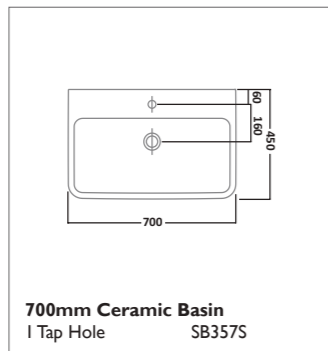

Close Coupled WC
Pan P250S
Cistern C250S

Back To Wall WC
Pan BTW250S

Wall Hung WC
Pan WH250S

Semi-Countertop Basin
1 Tap Hole DCI4004

Slim Depth Semi-Countertop Basin
1 Tap Hole DCI4005

AGENDA SANITARYWARE