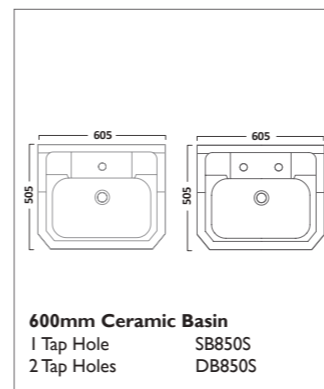

VITORIA FURNITURE