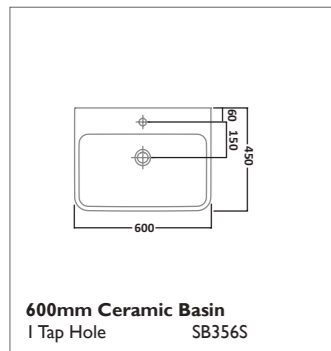

Close Coupled WC
Pan P250S
Cistern C250S

Back To Wall WC
Pan BTW250S

Wall Hung WC
Pan WH250S

Semi-Countertop Basin
1 Tap Hole DCI4004

Slim Depth Semi-Countertop Basin
1 Tap Hole DCI4005

AGENDA SANITARYWARE