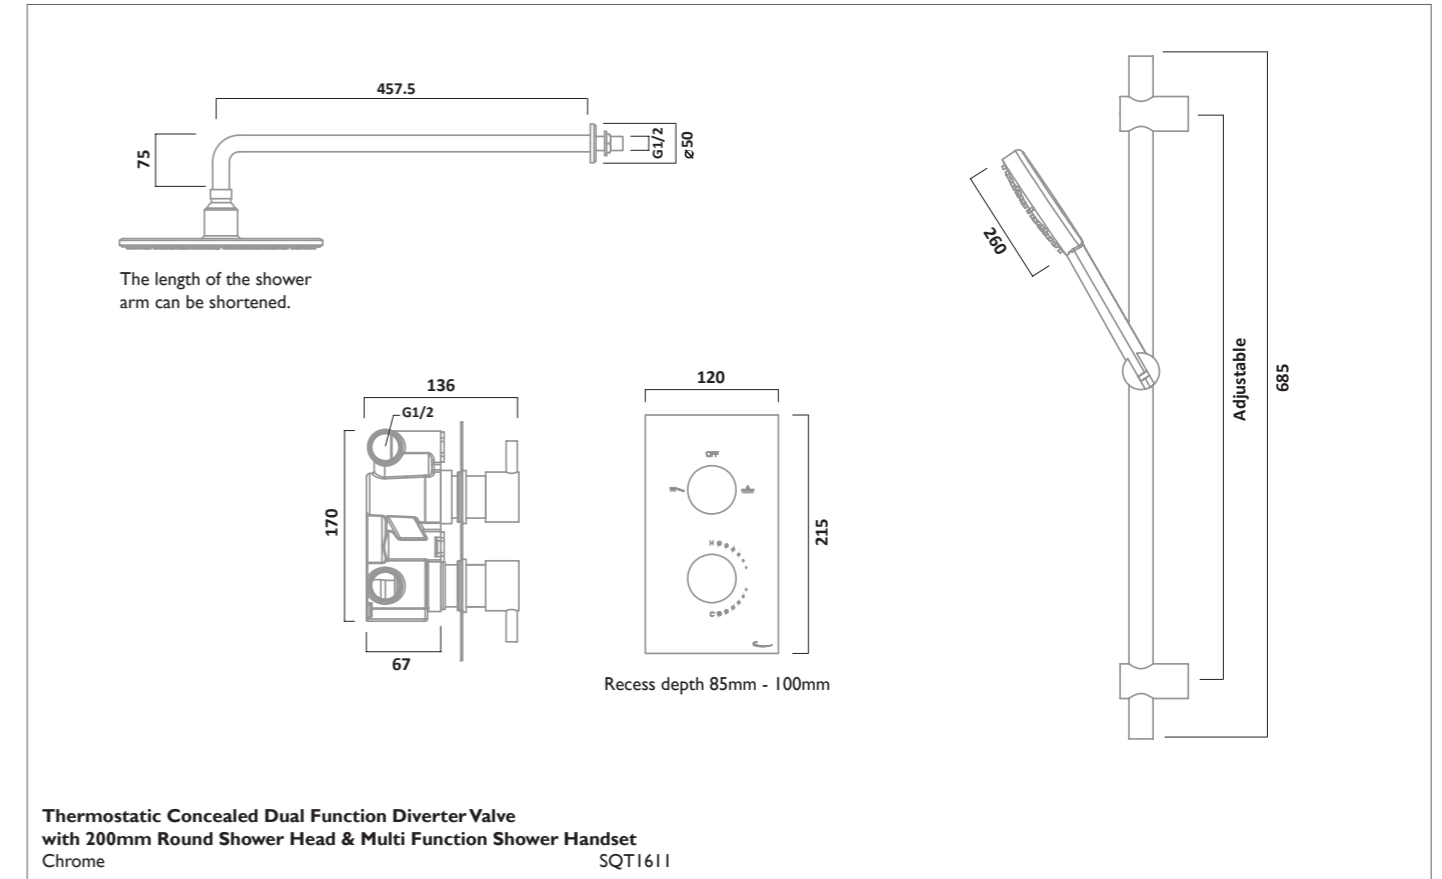

SVA1813

SVA1712

SVA0214

SVA1615

SQT1611

SQT1509

SQT0616