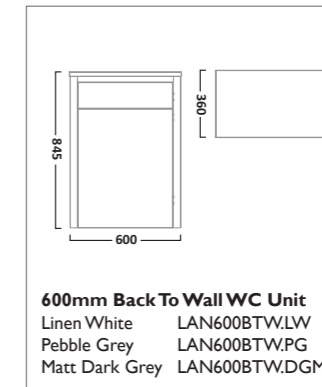

430mm Cloakroom Unit
Linen White LAN400C.LW
Pebble Grey LAN400C.PG
Matt Dark Grey LAN400C.DGM

400mm Freestanding Storage Unit
Linen White LAN400FC.LW
Pebble Grey LAN400FC.PG
Matt Dark Grey LAN400FC.DGM

Wooden Framed Mirror
Linen White LAN600M.LW
Pebble Grey LAN600M.PG
Matt Dark Grey LAN600M.DGM

600mm Back To Wall WC Unit
Linen White LAN600BTW.LW
Pebble Grey LAN600BTW.PG
Matt Dark Grey LAN600BTW.DGM