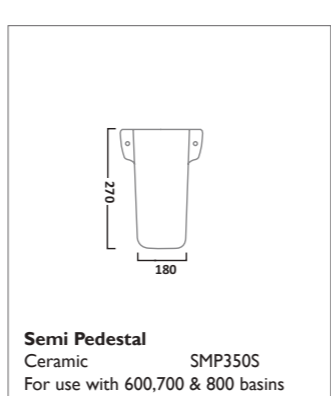

STRUCTURE SANITARYWARE