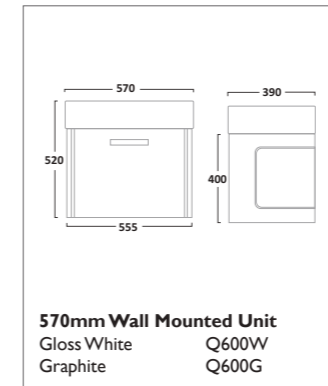

700mm Wall Mounted Unit
Gloss White EQ700W
White/Grey Oak EQ700WA