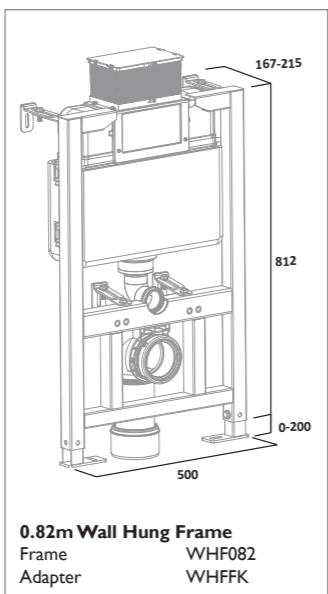

0.4m Half Height WC/Bidet
Frame Frame TR9018

0.82m Wall Hung Frame
Frame Adapter WHF082 WHFFK