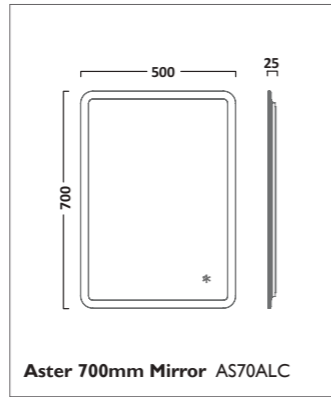

MIRRORS

SAFETY IN THE BATHROOM

Mirrors Technical Information

All mirrors featuring infrared technology must be mounted a minimum of 150mm from an adjacent wall or obstruction to ensure correct function of the infrared sensor. Tavistock illuminated mirrors have been designed and independently tested for compliance to electrical equipment (safety) regulations.

All electrical connections should be made according to the latest national wiring regulations. Illuminated mirrors are suitable for installation in the bathroom within outside zones unless stated. Mirrors which are IP44 water resistance rated are suitable for use in zones 2 and outside zones in the bathroom. Illuminated mirrors are not suitable for installation in saunas, steam rooms, shower cubicles or above a bath tub. Products are only suitable for permanent installation. Installation by a suitably qualified electrician is required.

Cabinets - Electrics

Our illuminated cabinets have been designed and independently tested for compliance to electrical equipment (safety) regulations. Idea cabinets are only suitable for use outside zones 1 & 2 according to the latest IEE regulations. All Idea cabinets are class I insulated and require an earth connection.

Infrared Sensor

All mirrors or cabinets featuring infrared technology must be mounted a minimum of 150mm from an adjacent wall or obstruction to ensure correct function of the infrared sensor.

ZONE 1

Electrical fittings in this zone require separated extra low voltage and a minimum rating of IP44 (splash proof).

ZONE 2

Electrical fittings in this zone require a minimum rating of IP44 (splash-proof).

* The position of the infrared sensor is indicated on each mirror with this symbol