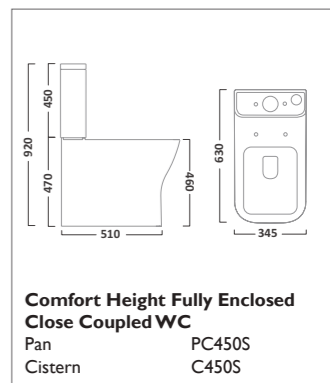

STRUCTURE SANITARYWARE