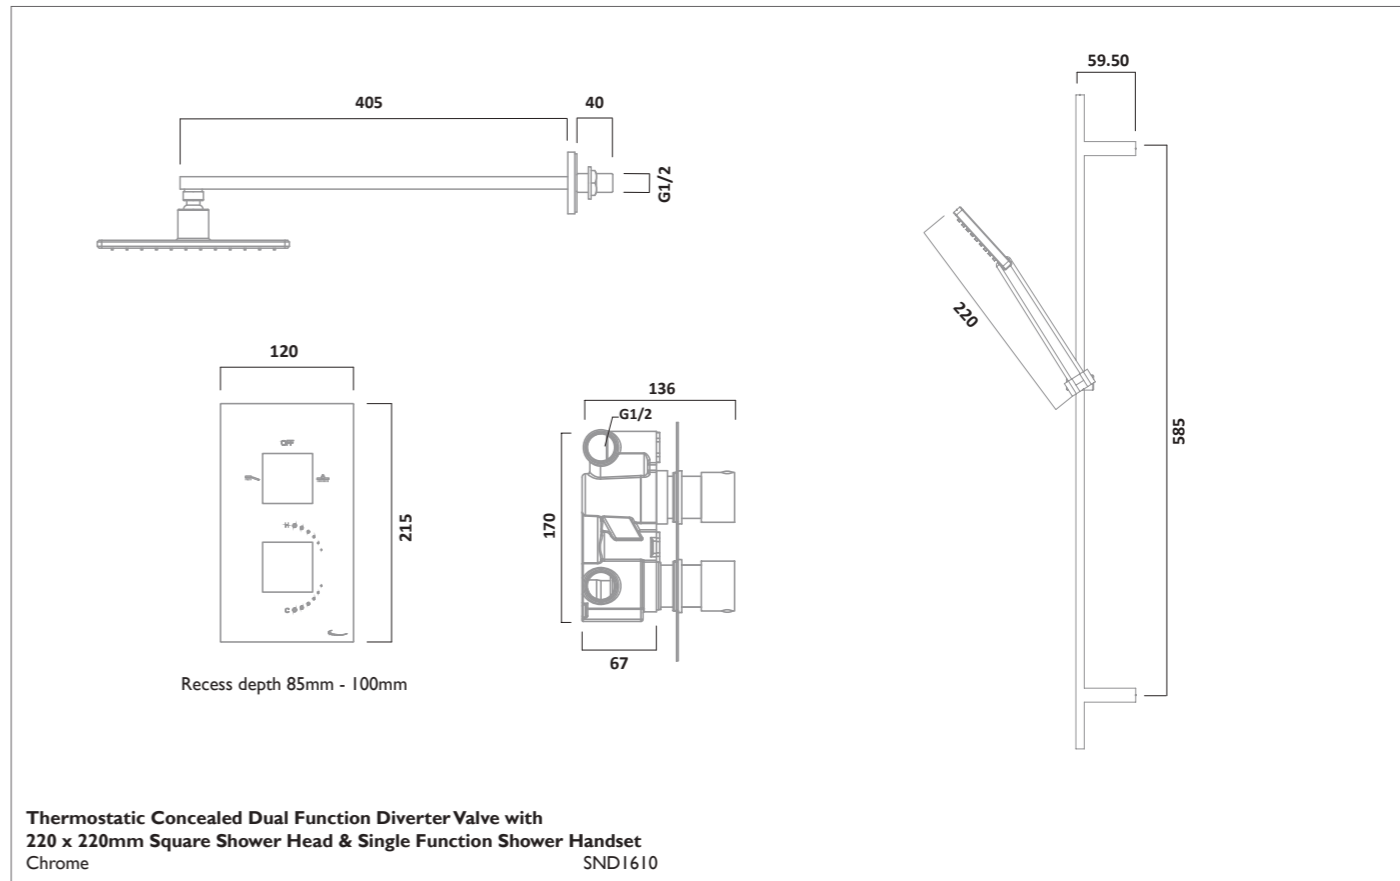

QUANTUM SHOWERS

INDEX SHOWERS

INDEX SHOWERS

The shower hose is 1.5m long

Thermostatic Concealed Dual Function Shower Valve with Round Shower Head and Multi Function Handset
Chrome
SKN0303

The shower hose is 1.5m long