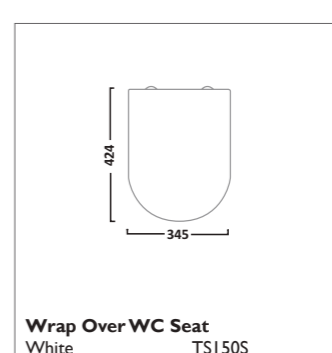

ION SANITARYWARE