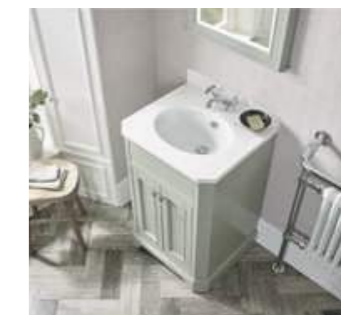

LATEST PRODUCT

Freestanding under-slung basin furniture has been added to the classic collection.