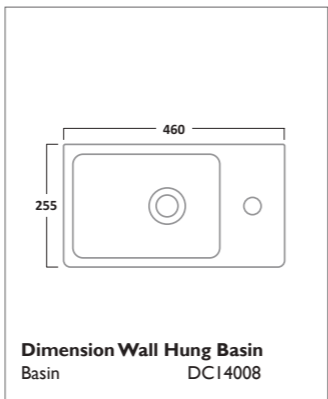

Blend Wall Hung Basin
Basin MIA450C

Dimension Wall Hung Basin
Basin DC14008