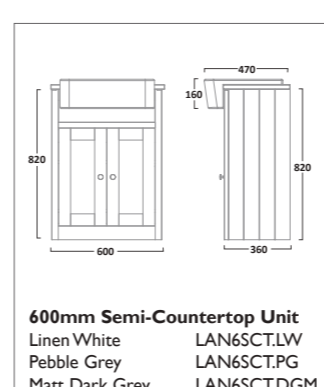

700mm Freestanding Unit
Linen White LAN700B.LW
Pebble Grey LAN700B.PG
Matt Dark Grey LAN700B.DGM

400mm Freestanding Storage Unit
Linen White LAN400FC.LW
Pebble Grey LAN400FC.PG
Matt Dark Grey LAN400FC.DGM

600mm Semi-Countertop Unit
Linen White LAN6SCT.LW
Pebble Grey LAN6SCT.PG
Matt Dark Grey LAN6SCT.DGM