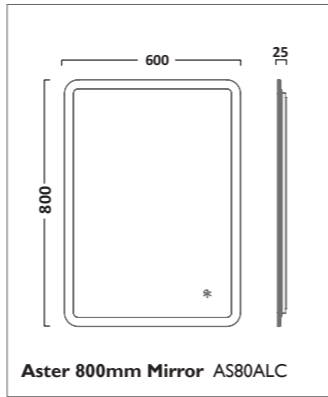

MIRRORS

SAFETY IN THE BATHROOM

Mirrors Technical Information

All mirrors featuring infrared technology must be mounted a minimum of 150mm from an adjacent wall or obstruction to ensure correct function of the infrared sensor. Tavistock illuminated mirrors have been designed and independently tested for compliance to electrical equipment (safety) regulations.

All electrical connections should be made according to the latest national wiring regulations. Illuminated mirrors are suitable for installation in the bathroom within outside zones unless stated. Mirrors which are IP44 water resistance rated are suitable for use in zones 2 and outside zones in the bathroom. Illuminated mirrors are not suitable for installation in saunas, steam rooms, shower cubicles or above a bath tub. Products are only suitable for permanent installation. Installation by a suitably qualified electrician is required.

Cabinets - Electrics

Our illuminated cabinets have been designed and independently tested for compliance to electrical equipment (safety) regulations. Idea cabinets are only suitable for use outside zones 1 & 2 according to the latest IEE regulations. All Idea cabinets are class I insulated and require an earth connection.

Infrared Sensor

All mirrors or cabinets featuring infrared technology must be mounted a minimum of 150mm from an adjacent wall or obstruction to ensure correct function of the infrared sensor.

ZONE 1

Electrical fittings in this zone require separated extra low voltage and a minimum rating of IP44 (splash proof).

ZONE 2

Electrical fittings in this zone require a minimum rating of IP44 (splash-proof).

* The position of the infrared sensor is indicated on each mirror with this symbol