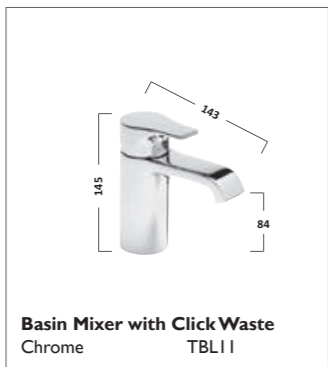

REVIVETAPS

SOLACE TAPS

STRIKE TAPS

LIFT TAPS

BLAZE TAPS

SIREN TAPS

KINETIC TAPS

CRUZ TAPS

CRUZ TAPS