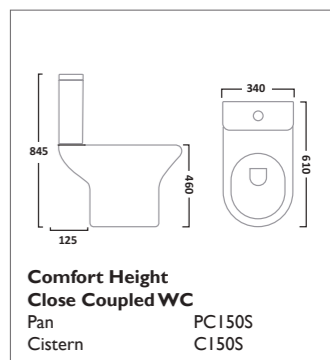

ION SANITARYWARE