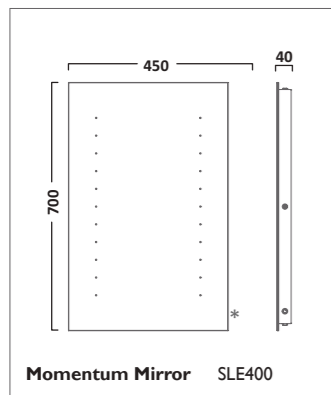

MIRRORS

SAFETY IN THE BATHROOM

Mirrors Technical Information

All mirrors featuring infrared technology must be mounted a minimum of 150mm from an adjacent wall or obstruction to ensure correct function of the infrared sensor. Tavistock illuminated mirrors have been designed and independently tested for compliance to electrical equipment (safety) regulations.

All electrical connections should be made according to the latest national wiring regulations. Illuminated mirrors are suitable for installation in the bathroom within outside zones unless stated. Mirrors which are IP44 water resistance rated are suitable for use in zones 2 and outside zones in the bathroom. Illuminated mirrors are not suitable for installation in saunas, steam rooms, shower cubicles or above a bath tub. Products are only suitable for permanent installation. Installation by a suitably qualified electrician is required.

Cabinets - Electrics

Our illuminated cabinets have been designed and independently tested for compliance to electrical equipment (safety) regulations. Idea cabinets are only suitable for use outside zones 1 & 2 according to the latest IEE regulations. All Idea cabinets are class I insulated and require an earth connection.

Infrared Sensor

All mirrors or cabinets featuring infrared technology must be mounted a minimum of 150mm from an adjacent wall or obstruction to ensure correct function of the infrared sensor.

ZONE 1

Electrical fittings in this zone require separated extra low voltage and a minimum rating of IP44 (splash proof).

ZONE 2

Electrical fittings in this zone require a minimum rating of IP44 (splash-proof).

* The position of the infrared sensor is indicated on each mirror with this symbol