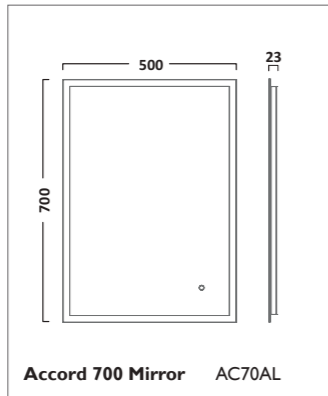

MIRRORS

SAFETY IN THE BATHROOM

Mirrors Technical Information

All mirrors featuring infrared technology must be mounted a minimum of 150mm from an adjacent wall or obstruction to ensure correct function of the infrared sensor. Tavistock illuminated mirrors have been designed and independently tested for compliance to electrical equipment (safety) regulations.

All electrical connections should be made according to the latest national wiring regulations. Illuminated mirrors are suitable for installation in the bathroom within outside zones unless stated. Mirrors which are IP44 water resistance rated are suitable for use in zones 2 and outside zones in the bathroom. Illuminated mirrors are not suitable for installation in saunas, steam rooms, shower cubicles or above a bath tub. Products are only suitable for permanent installation. Installation by a suitably qualified electrician is required.

Cabinets - Electrics

Our illuminated cabinets have been designed and independently tested for compliance to electrical equipment (safety) regulations. Idea cabinets are only suitable for use outside zones 1 & 2 according to the latest IEE regulations. All Idea cabinets are class I insulated and require an earth connection.

Infrared Sensor

All mirrors or cabinets featuring infrared technology must be mounted a minimum of 150mm from an adjacent wall or obstruction to ensure correct function of the infrared sensor.

ZONE 1

Electrical fittings in this zone require separated extra low voltage and a minimum rating of IP44 (splash proof).

ZONE 2

Electrical fittings in this zone require a minimum rating of IP44 (splash-proof).

* The position of the infrared sensor is indicated on each mirror with this symbol