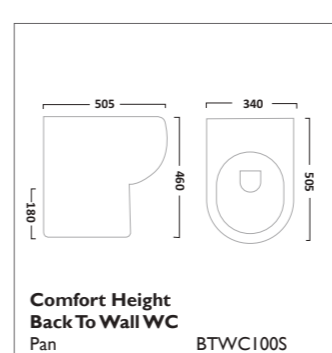

ION SANITARYWARE