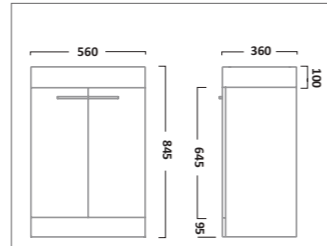

560mm Freestanding Unit & Basin
Gloss White K56FW
Storm Grey K56FST