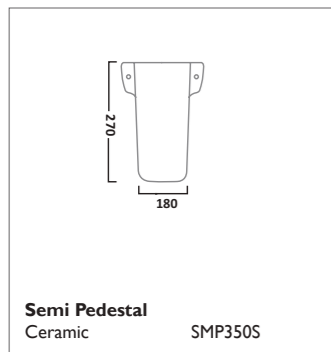

AGENDA SANITARYWARE