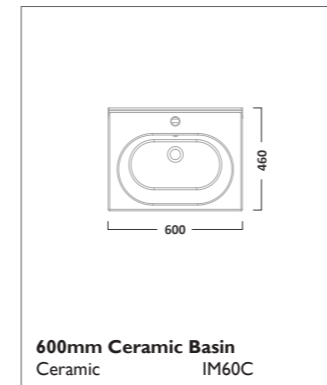

570mm Ceramic Basin
Ceramic SB900S

600mm Freestanding Unit
Gloss White IM6FW
Java IM6FJV

IMPACT FURNITURE

600mm Ceramic Basin
Ceramic IM60C