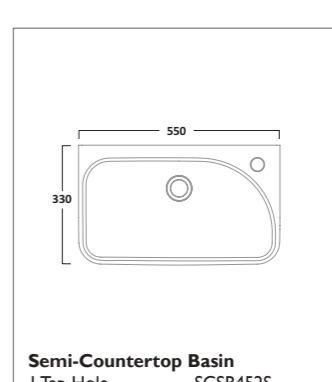

STRUCTURE SANITARYWARE