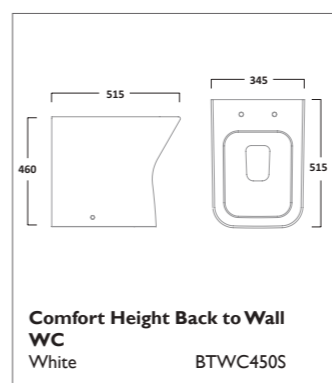

STRUCTURE SANITARYWARE