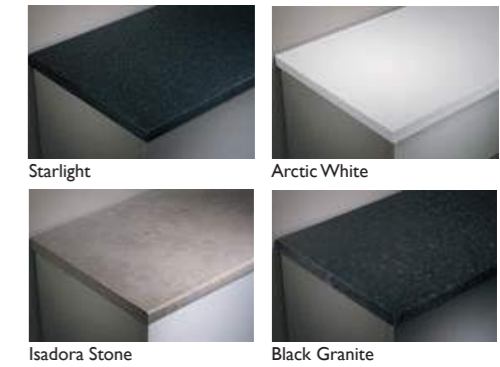

Cloakroom Unit
Pebble Grey
430(w) x 860(h) x 360(d)mm

Unit	LAN400C.PG	£284.00
Basin	LAN420C	£114.50
		£398.50

600mm Semi-Countertop Unit *
Pebble Grey
600(w) x 820(h) x 360(d)mm

Unit	LAN6SCT.PG	£399.00
Basin	SCSB930S	£186.50
		£585.50

* requires worktop

400mm Freestanding Storage Unit
Pebble Grey
400(w) x 845(h) x 360(d)mm

Unit	LAN400FC.PG	£384.00

Back To Wall WC Unit & Worktop
Pebble Grey
600(w) x 845(h) x 360(d)mm

Unit	LAN600BTW.PG	£336.00

Wooden Framed Mirror
Pebble Grey
570(w) x 800(h)mm

Unit	LAN600M.PG	£107.50

Framed Illuminated Mirror
Pebble Grey
556(w) x 790(h) x 54(d)mm

Mirror	ILL6MIR	£199.00
Frame	LAN55MFP.G	£117.00
		£316.00

Worktops - for use with semi-countertop units to create fitted runs & can be cut to suit installation

1280mm Solid Surface Worktop
1280(w) x 25(h) x 365(d)mm

Starlight	TA3W12A.SL	£336.00
Arctic White	TA3W12A.AR	£336.00

2000mm Laminate Worktops
2000(w) x 28(h) x 365(d)mm

Isadora Stone	F3W20.IS	£132.50
Black Granite	F3W20.BG	£132.50

1880mm Solid Surface Worktop
1880(w) x 25(h) x 365(d)mm

Starlight	TA3W18A.SL	£427.00
Arctic White	TA3W18A.AR	£427.00

400mm Filler Panel
400(w) x 15(h) x 820(d)mm

Linen White	LAN4FPLW	£42.20
Pebble Grey	LAN4FPPG	£42.20
Dark Grey Matt	LAN4FPDGM	£42.20

Use a filler panel to complete an awkward run or corner installation.