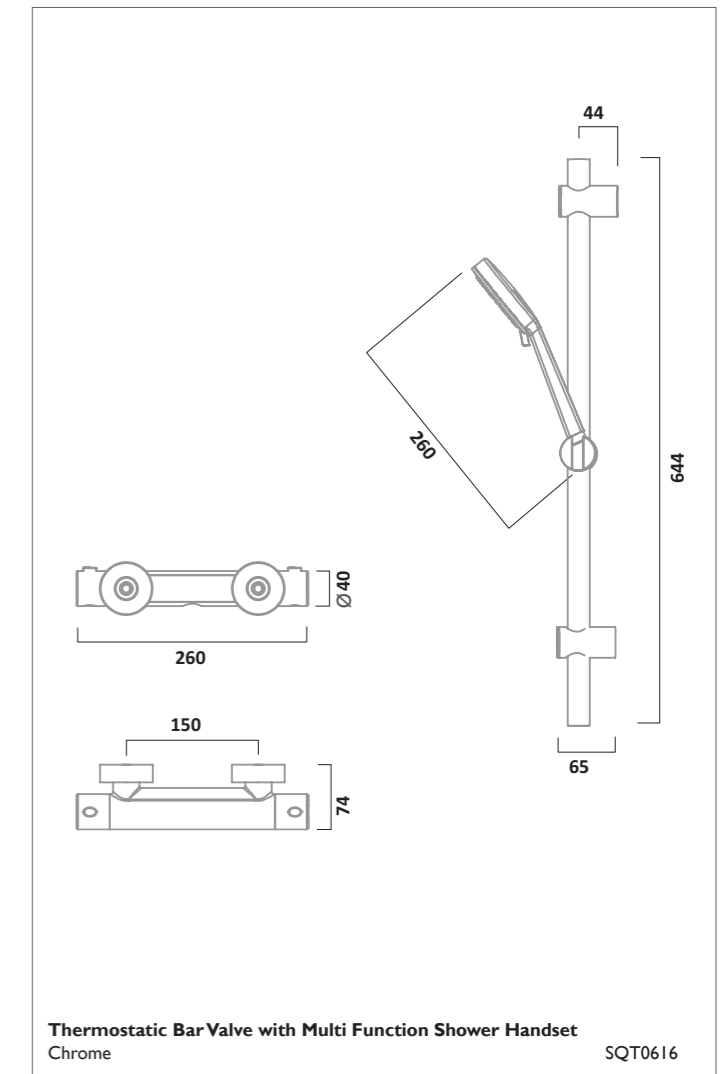

Thermostatic Diverter Bar Valve with 200mm Round Stainless Steel Shower Head and Multi Function Shower Handset
Chrome

Thermostatic Bar Valve with Multi Function Shower Handset
Chrome

SQT0616