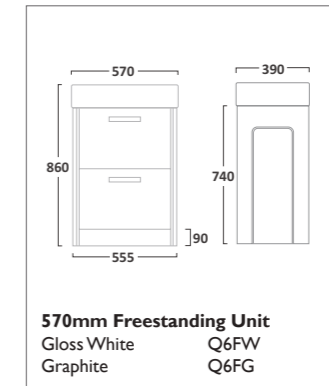

700mm Freestanding Unit
Gloss White EQ7FW
White/Grey Oak EQ7FWA

Back To Wall WC Unit
Gloss White Q6BTWW
Graphite Q6BTWG