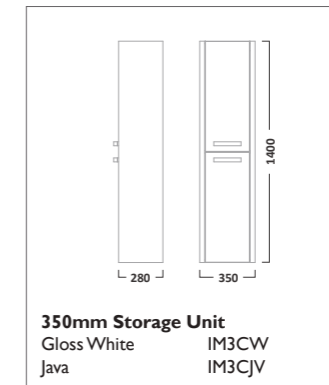

570mm Freestanding Unit
Gloss White Q6FW
Graphite Q6FG

350mm Storage Unit
Gloss White IM3CW
Java IM3CJV