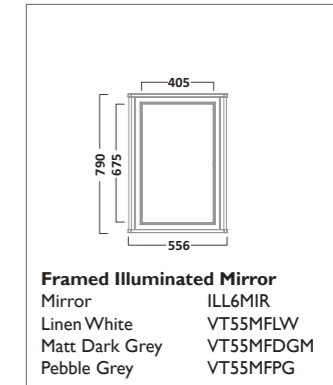

600mm Freestanding Underslung Unit & Worktop
Linen White VT60USFLW
Matt Dark Grey VT60USPDGM
Pebble Grey VT60USFFG
Arctic White Worktop VT60USWTAR

Wooden Framed Mirror
Linen White LAN600M.LW
Matt Dark Grey LAN600M.DGM
Pebble Grey LAN600M.PG

Framed Illuminated Mirror
Mirror ILL6MIR
Linen White VT55MFLW
Matt Dark Grey VT55MFDGM
Pebble Grey VT55MFFG