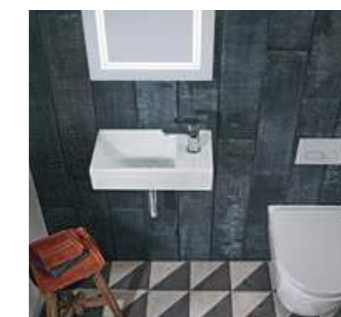

A collection of wall hung ceramic cloakroom basins designed for cloakroom and small places.

BEST SELLERS

Take a look at our popular Opal basin units, now with a fresh new look and doors with soft close hinges.