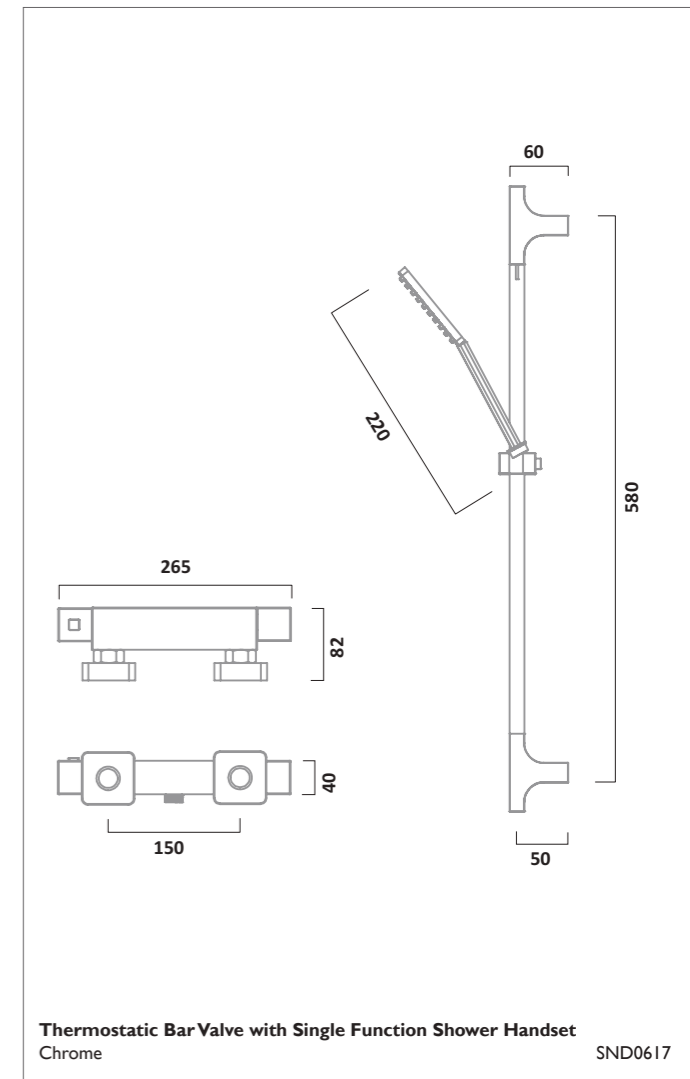

QUANTUM SHOWERS

INDEX SHOWERS

INDEX SHOWERS

The shower hose is 1.5m long

Thermostatic Concealed Dual Function Shower Valve with Round Shower Head and Multi Function Handset
Chrome
SKN0303

The shower hose is 1.5m long