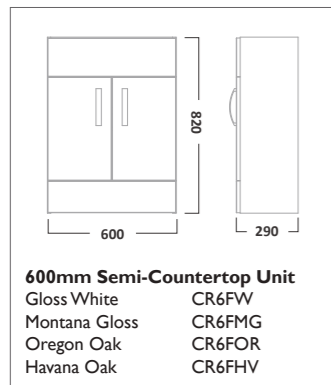

1000mm Isocast Basin (Left)
Isocast MA1BL

COURIER FURNITURE