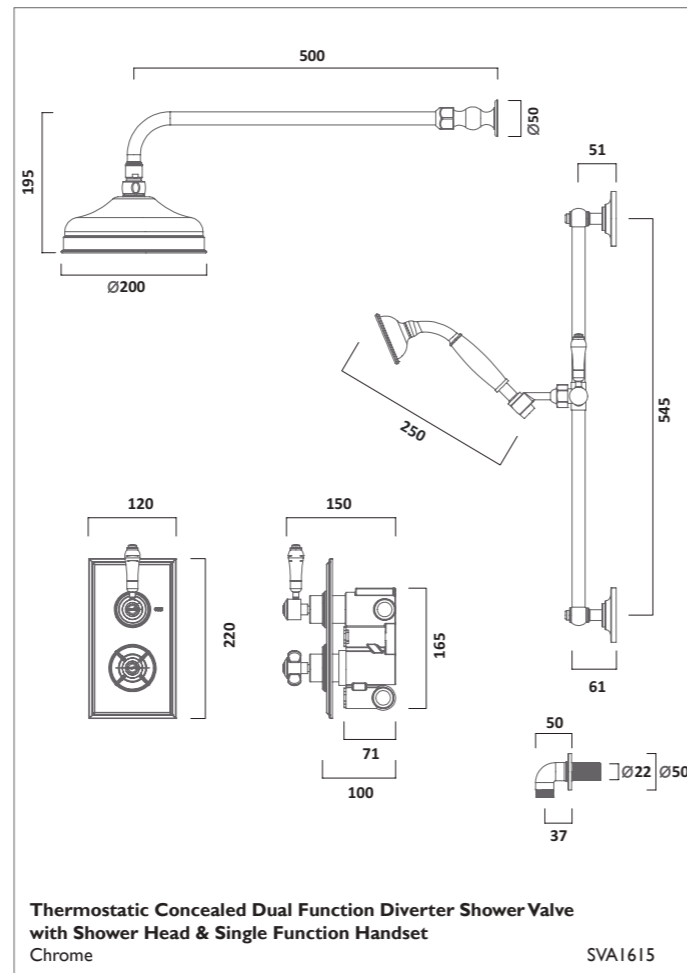

Thermostatic Exposed Dual Function Shower Valve with Shower Head & Handset
Chrome

Thermostatic Concealed Dual Function Diverter Shower Valve with Shower Head & Single Function Handset
Chrome

SVA1615