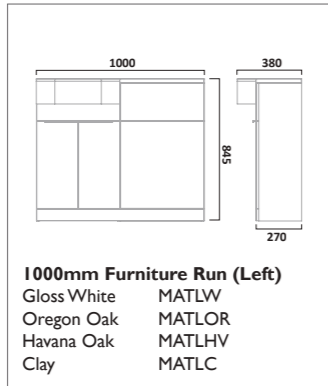

MATCH FURNITURE

1000mm Isocast Basin (Left)
 Isocast MA1BL

1000mm Furniture Run (Left)
 Gloss White MATLW
 Oregon Oak MATLOR
 Havana Oak MATLHV
 Clay MATLCL

1000mm Isocast Basin (Right)
 Isocast MA1BR

1000mm Furniture Run (Right)
 Gloss White MATRW
 Oregon Oak MATROR
 Havana Oak MATRHV
 Clay MATRCL