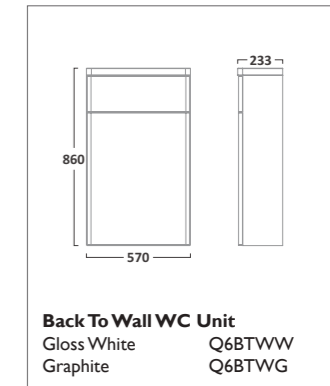

330mm Storage Unit
 Gloss White EQ3CW
 White/Grey Oak EQ3CWA

Q60 FURNITURE

570mm Ceramic Basin
 Ceramic SB900S

570mm Wall Mounted Unit
 Gloss White Q600W
 Graphite Q600G

570mm Freestanding Unit
 Gloss White Q6FW
 Graphite Q6FG