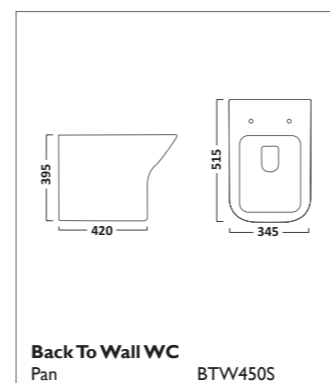

STRUCTURE SANITARYWARE