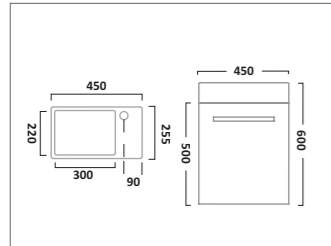

KOBE FURNITURE

450mm Wall Mounted Unit & Basin
Gloss White KWM45W
Storm Grey KWM45ST