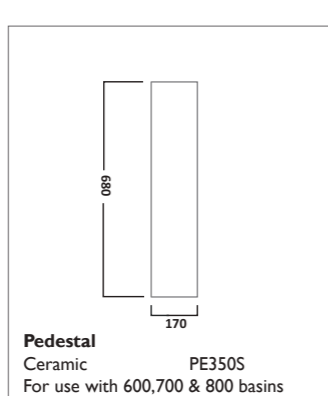

STRUCTURE SANITARYWARE