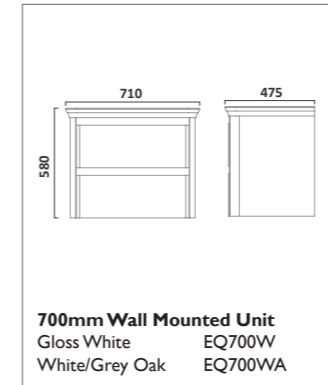

600mm Wall Mounted Unit
Gloss White EQ600W
White/Grey Oak EQ600WA