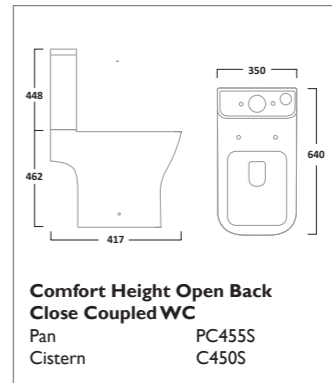

STRUCTURE SANITARYWARE