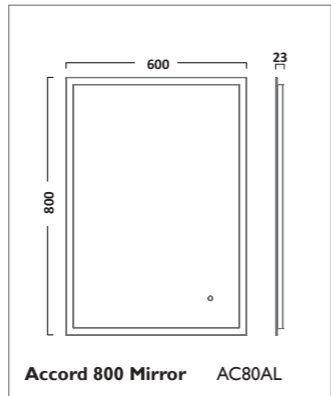

MIRRORS

SAFETY IN THE BATHROOM

Mirrors Technical Information

All mirrors featuring infrared technology must be mounted a minimum of 150mm from an adjacent wall or obstruction to ensure correct function of the infrared sensor. Tavistock illuminated mirrors have been designed and independently tested for compliance to electrical equipment (safety) regulations.

All electrical connections should be made according to the latest national wiring regulations. Illuminated mirrors are suitable for installation in the bathroom within outside zones unless stated. Mirrors which are IP44 water resistance rated are suitable for use in zones 2 and outside zones in the bathroom. Illuminated mirrors are not suitable for installation in saunas, steam rooms, shower cubicles or above a bath tub. Products are only suitable for permanent installation. Installation by a suitably qualified electrician is required.

Cabinets - Electrics

Our illuminated cabinets have been designed and independently tested for compliance to electrical equipment (safety) regulations. Idea cabinets are only suitable for use outside zones 1 & 2 according to the latest IEE regulations. All Idea cabinets are class I insulated and require an earth connection.

Infrared Sensor

All mirrors or cabinets featuring infrared technology must be mounted a minimum of 150mm from an adjacent wall or obstruction to ensure correct function of the infrared sensor.

ZONE 1

Electrical fittings in this zone require separated extra low voltage and a minimum rating of IP44 (splash proof).

ZONE 2

Electrical fittings in this zone require a minimum rating of IP44 (splash-proof).

* The position of the infrared sensor is indicated on each mirror with this symbol