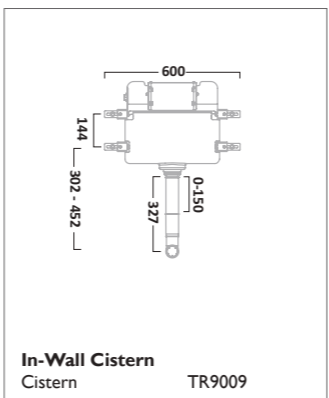

In-Wall Cistern
Cistern TR9009