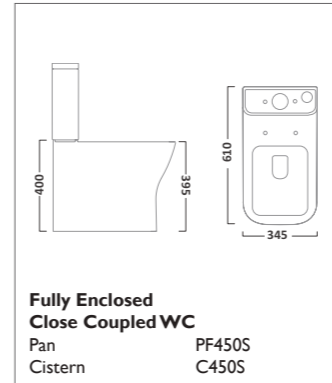

STRUCTURE SANITARYWARE