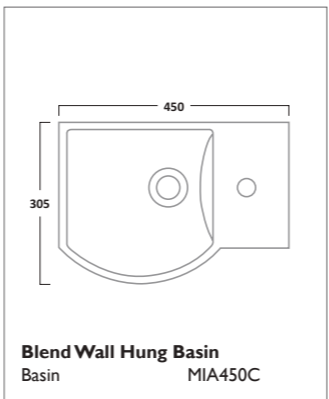

Blend Wall Hung Basin
Basin MIA450C