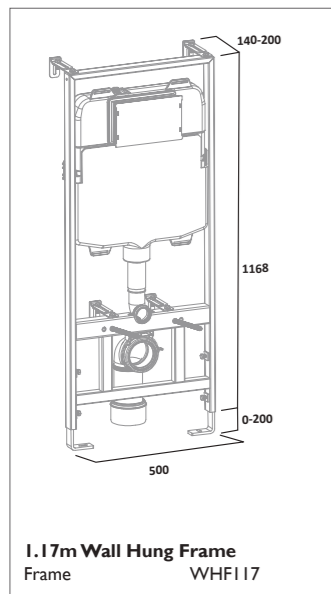

1.0m Wall Hung Frame
Frame TR9015

WALL HUNG FRAMES

1.17m Wall Hung Frame
Frame WHF117