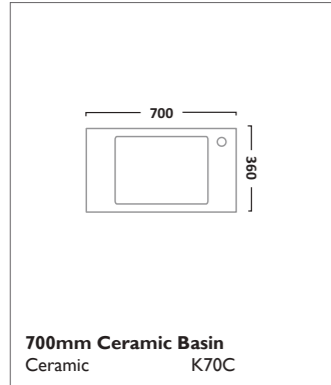

KOBE FURNITURE

MATCH FURNITURE

COURIER FURNITURE

EQUATE FURNITURE

Q60 FURNITURE

IMPACT FURNITURE