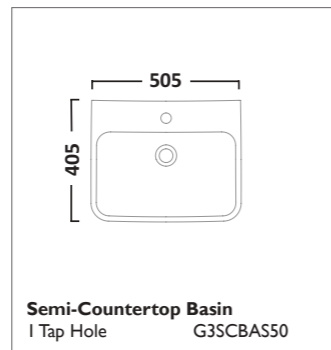

AGENDA SANITARYWARE