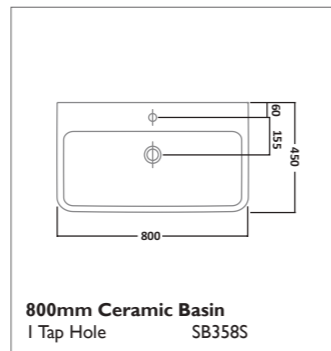

Close Coupled WC
Pan P250S
Cistern C250S

Back To Wall WC
Pan BTW250S

Wall Hung WC
Pan WH250S

Semi-Countertop Basin
1 Tap Hole DCI4004

Slim Depth Semi-Countertop Basin
1 Tap Hole DCI4005

AGENDA SANITARYWARE