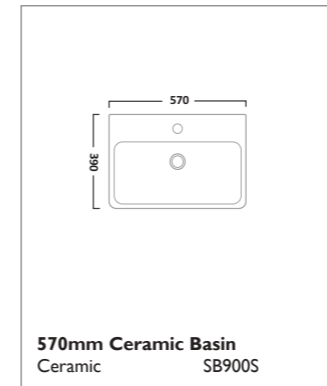

700mm Ceramic Basin
Ceramic EQ70C

Q60 FURNITURE