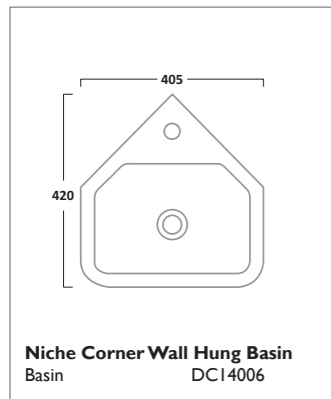

CLOAKROOM BASINS