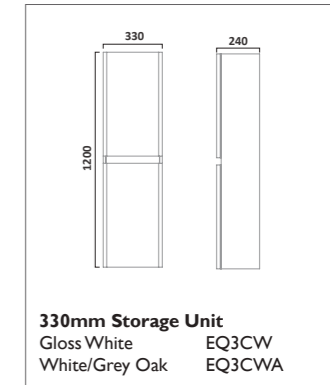

KOBE FURNITURE

MATCH FURNITURE

COURIER FURNITURE

EQUATE FURNITURE

Q60 FURNITURE

IMPACT FURNITURE