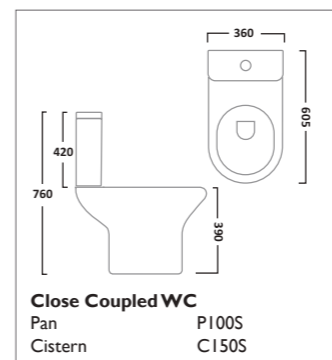

ION SANITARYWARE