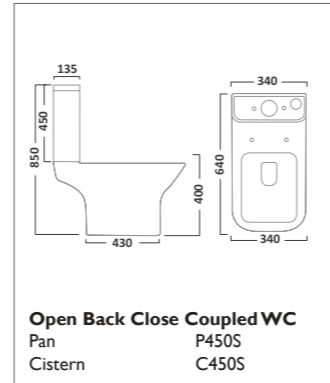

STRUCTURE SANITARYWARE