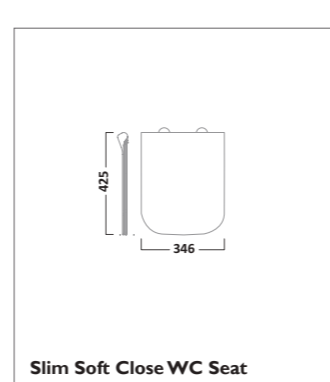

STRUCTURE SANITARYWARE