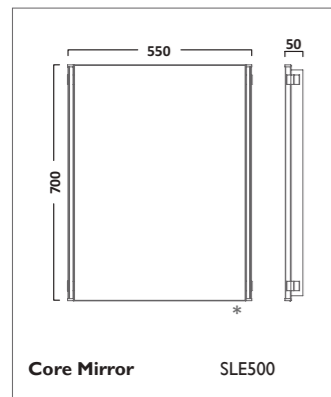

MIRRORS

SAFETY IN THE BATHROOM

Mirrors Technical Information

All mirrors featuring infrared technology must be mounted a minimum of 150mm from an adjacent wall or obstruction to ensure correct function of the infrared sensor. Tavistock illuminated mirrors have been designed and independently tested for compliance to electrical equipment (safety) regulations.

All electrical connections should be made according to the latest national wiring regulations. Illuminated mirrors are suitable for installation in the bathroom within outside zones unless stated. Mirrors which are IP44 water resistance rated are suitable for use in zones 2 and outside zones in the bathroom. Illuminated mirrors are not suitable for installation in saunas, steam rooms, shower cubicles or above a bath tub. Products are only suitable for permanent installation. Installation by a suitably qualified electrician is required.

Cabinets - Electrics

Our illuminated cabinets have been designed and independently tested for compliance to electrical equipment (safety) regulations. Idea cabinets are only suitable for use outside zones 1 & 2 according to the latest IEE regulations. All Idea cabinets are class I insulated and require an earth connection.

Infrared Sensor

All mirrors or cabinets featuring infrared technology must be mounted a minimum of 150mm from an adjacent wall or obstruction to ensure correct function of the infrared sensor.

ZONE 1

Electrical fittings in this zone require separated extra low voltage and a minimum rating of IP44 (splash proof).

ZONE 2

Electrical fittings in this zone require a minimum rating of IP44 (splash-proof).

* The position of the infrared sensor is indicated on each mirror with this symbol