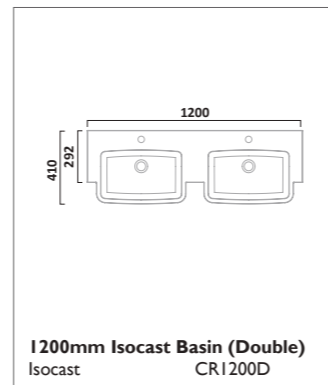

1000mm Furniture Run (Right)
Gloss White MATRW
Oregon Oak MATROR
Havana Oak MATRHV
Clay MATRCL