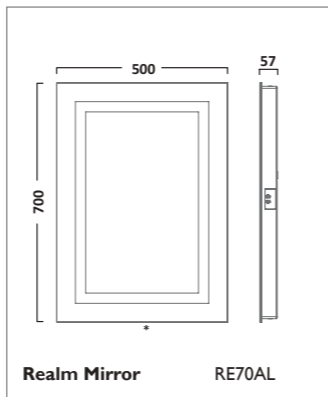

MIRRORS

SAFETY IN THE BATHROOM

Mirrors Technical Information

All mirrors featuring infrared technology must be mounted a minimum of 150mm from an adjacent wall or obstruction to ensure correct function of the infrared sensor. Tavistock illuminated mirrors have been designed and independently tested for compliance to electrical equipment (safety) regulations.

All electrical connections should be made according to the latest national wiring regulations. Illuminated mirrors are suitable for installation in the bathroom within outside zones unless stated. Mirrors which are IP44 water resistance rated are suitable for use in zones 2 and outside zones in the bathroom. Illuminated mirrors are not suitable for installation in saunas, steam rooms, shower cubicles or above a bath tub. Products are only suitable for permanent installation. Installation by a suitably qualified electrician is required.

Cabinets - Electrics

Our illuminated cabinets have been designed and independently tested for compliance to electrical equipment (safety) regulations. Idea cabinets are only suitable for use outside zones 1 & 2 according to the latest IEE regulations. All Idea cabinets are class I insulated and require an earth connection.

Infrared Sensor

All mirrors or cabinets featuring infrared technology must be mounted a minimum of 150mm from an adjacent wall or obstruction to ensure correct function of the infrared sensor.

ZONE 1

Electrical fittings in this zone require separated extra low voltage and a minimum rating of IP44 (splash proof).

ZONE 2

Electrical fittings in this zone require a minimum rating of IP44 (splash-proof).

* The position of the infrared sensor is indicated on each mirror with this symbol