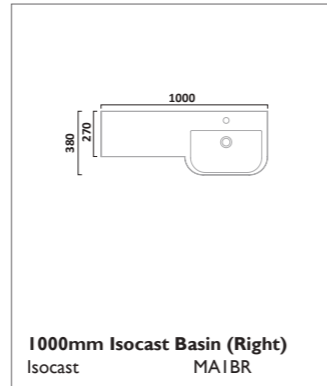

MATCH FURNITURE

1000mm Isocast Basin (Left)
 Isocast MA1BL

1000mm Furniture Run (Left)
 Gloss White MATLW
 Oregon Oak MATLOR
 Havana Oak MATLHV
 Clay MATLCL

1000mm Isocast Basin (Right)
 Isocast MA1BR

1000mm Furniture Run (Right)
 Gloss White MATRW
 Oregon Oak MATROR
 Havana Oak MATRHV
 Clay MATRCL