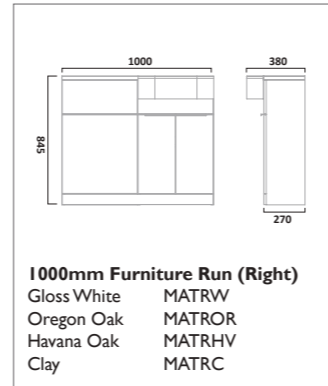

MATCH FURNITURE

1000mm Isocast Basin (Left)
 Isocast MA1BL

1000mm Furniture Run (Left)
 Gloss White MATLW
 Oregon Oak MATLOR
 Havana Oak MATLHV
 Clay MATLCL

1000mm Isocast Basin (Right)
 Isocast MA1BR

1000mm Furniture Run (Right)
 Gloss White MATRW
 Oregon Oak MATROR
 Havana Oak MATRHV
 Clay MATRCL