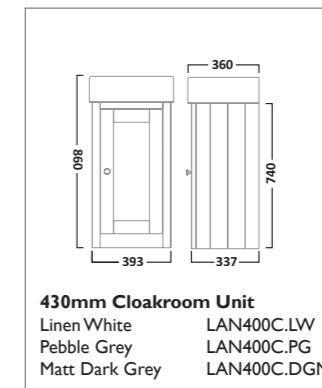

575mm Freestanding Unit
Linen White LAN550B.LW
Pebble Grey LAN550B.PG
Matt Dark Grey LAN550B.DGM