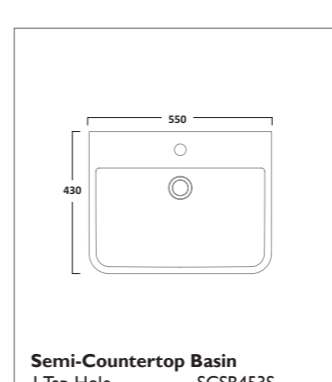

STRUCTURE SANITARYWARE