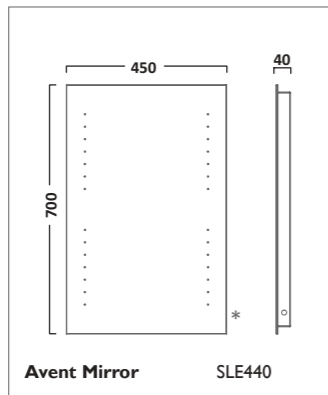

MIRRORS

SAFETY IN THE BATHROOM

Mirrors Technical Information

All mirrors featuring infrared technology must be mounted a minimum of 150mm from an adjacent wall or obstruction to ensure correct function of the infrared sensor. Tavistock illuminated mirrors have been designed and independently tested for compliance to electrical equipment (safety) regulations.

All electrical connections should be made according to the latest national wiring regulations. Illuminated mirrors are suitable for installation in the bathroom within outside zones unless stated. Mirrors which are IP44 water resistance rated are suitable for use in zones 2 and outside zones in the bathroom. Illuminated mirrors are not suitable for installation in saunas, steam rooms, shower cubicles or above a bath tub. Products are only suitable for permanent installation. Installation by a suitably qualified electrician is required.

Cabinets - Electrics

Our illuminated cabinets have been designed and independently tested for compliance to electrical equipment (safety) regulations. Idea cabinets are only suitable for use outside zones 1 & 2 according to the latest IEE regulations. All Idea cabinets are class I insulated and require an earth connection.

Infrared Sensor

All mirrors or cabinets featuring infrared technology must be mounted a minimum of 150mm from an adjacent wall or obstruction to ensure correct function of the infrared sensor.

ZONE 1

Electrical fittings in this zone require separated extra low voltage and a minimum rating of IP44 (splash proof).

ZONE 2

Electrical fittings in this zone require a minimum rating of IP44 (splash-proof).

* The position of the infrared sensor is indicated on each mirror with this symbol