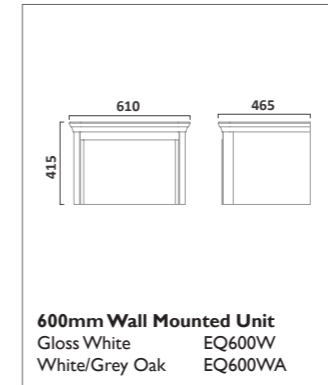

1200mm Isocast Basin (Left)
 Isocast CR1200L

1200mm Isocast Basin (Right)
 Isocast CR1200R

EQUATE FURNITURE

600mm Ceramic Basin
 Ceramic EQ60C

600mm Wall Mounted Unit
 Gloss White EQ600W
 White/Grey Oak EQ600WA