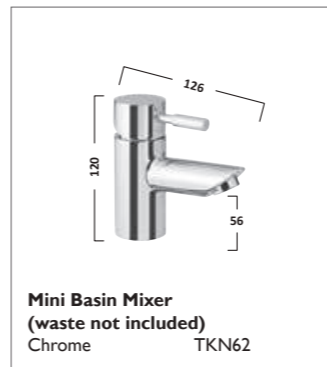

KINETIC TAPS

CRUZ TAPS

CRUZ TAPS

Thermostatic Exposed Single Function Shower Valve with Shower Head
Chrome

SVA1813

Thermostatic Exposed Dual Function Shower Valve with Shower Head & Handset
Chrome

SVA1712

Thermostatic Concealed Single Function Shower Valve with Shower Head
Chrome