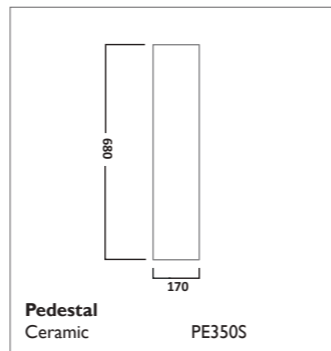

AGENDA SANITARYWARE