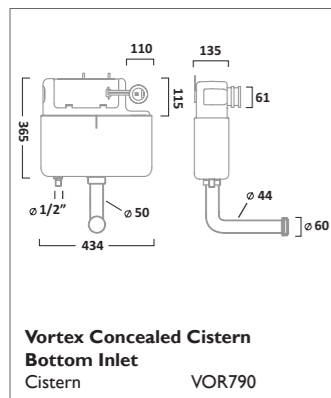

Apex Concealed Cistern
Side Inlet Cistern APX790

CISTERNS

Vortex Concealed Cistern
Bottom Inlet Cistern VOR790