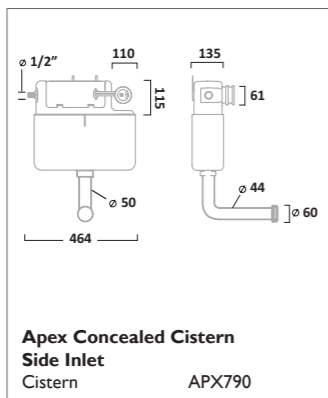

Comfort Height Cistern
Bottom Inlet Cistern TR9008

Apex Concealed Cistern
Side Inlet Cistern APX790