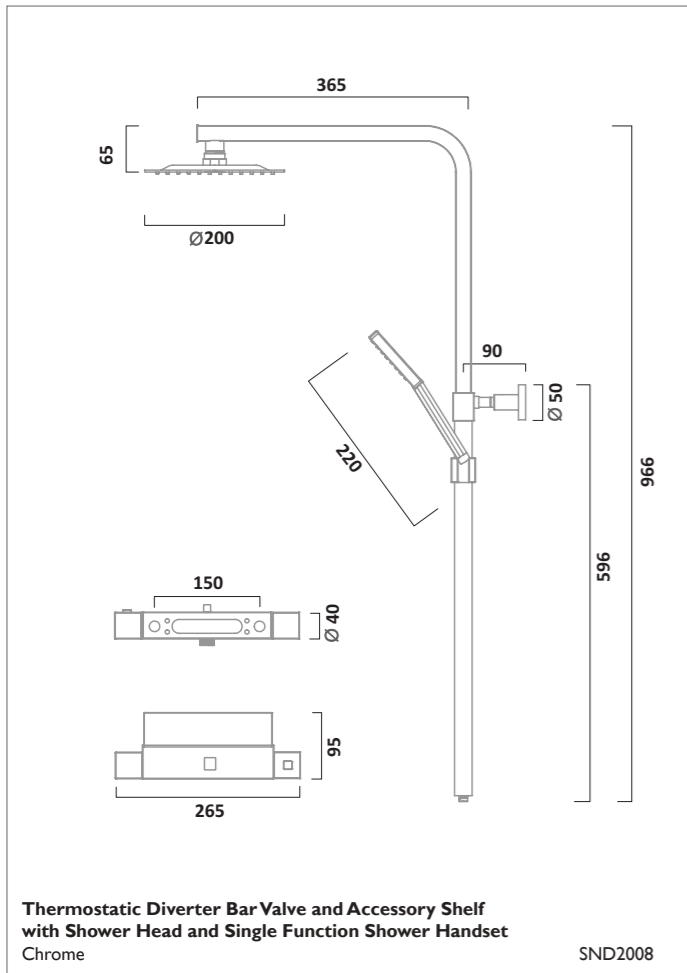

QUANTUM SHOWERS

INDEX SHOWERS

INDEX SHOWERS

The shower hose is 1.5m long

Thermostatic Concealed Dual Function Shower Valve with Round Shower Head and Multi Function Handset
Chrome
SKN0303

The shower hose is 1.5m long