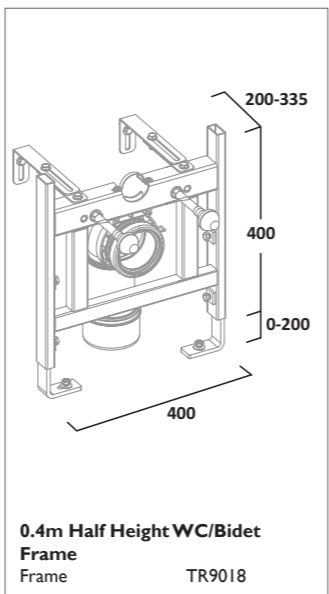

0.4m Half Height WC/Bidet
Frame Frame TR9018