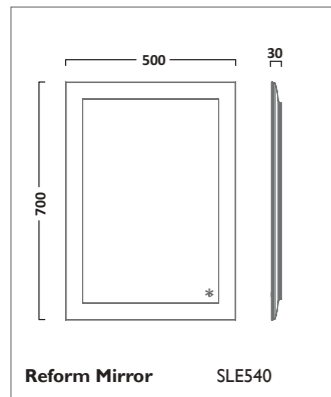

MIRRORS

SAFETY IN THE BATHROOM

Mirrors Technical Information

All mirrors featuring infrared technology must be mounted a minimum of 150mm from an adjacent wall or obstruction to ensure correct function of the infrared sensor. Tavistock illuminated mirrors have been designed and independently tested for compliance to electrical equipment (safety) regulations.

All electrical connections should be made according to the latest national wiring regulations. Illuminated mirrors are suitable for installation in the bathroom within outside zones unless stated. Mirrors which are IP44 water resistance rated are suitable for use in zones 2 and outside zones in the bathroom. Illuminated mirrors are not suitable for installation in saunas, steam rooms, shower cubicles or above a bath tub. Products are only suitable for permanent installation. Installation by a suitably qualified electrician is required.

Cabinets - Electrics

Our illuminated cabinets have been designed and independently tested for compliance to electrical equipment (safety) regulations. Idea cabinets are only suitable for use outside zones 1 & 2 according to the latest IEE regulations. All Idea cabinets are class I insulated and require an earth connection.

Infrared Sensor

All mirrors or cabinets featuring infrared technology must be mounted a minimum of 150mm from an adjacent wall or obstruction to ensure correct function of the infrared sensor.

ZONE 1

Electrical fittings in this zone require separated extra low voltage and a minimum rating of IP44 (splash proof).

ZONE 2

Electrical fittings in this zone require a minimum rating of IP44 (splash-proof).

* The position of the infrared sensor is indicated on each mirror with this symbol