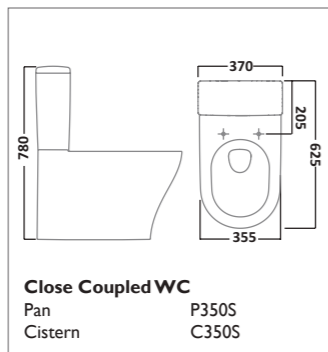

AGENDA SANITARYWARE