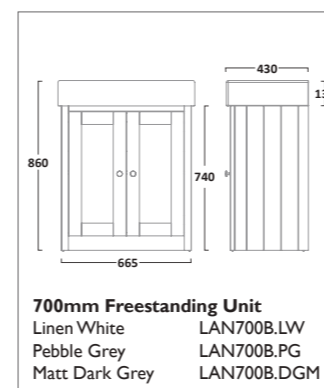

Soft Close Wood WC Seat
Pebble Grey DC4002
Linen White DC4003
Matt Dark Grey DC4004