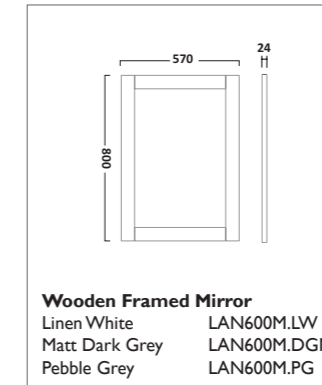

600mm Underslung Basin
1 Tap Hole VTUSBAS

600mm Freestanding Underslung Unit & Worktop
Linen White VT60USFLW
Matt Dark Grey VT60USPDGM
Pebble Grey VT60USFFG
Arctic White Worktop VT60USWTAR

Cloakroom Unit
Linen White VT50FLW
Matt Dark Grey VT50FDGM
Pebble Grey VT50FFG

Framed Illuminated Mirror
Mirror ILL6MIR
Linen White VT55MFLW
Matt Dark Grey VT55MFDGM
Pebble Grey VT55MFFG

Wooden Framed Mirror
Linen White LAN600M.LW
Matt Dark Grey LAN600M.DGM
Pebble Grey LAN600M.PG