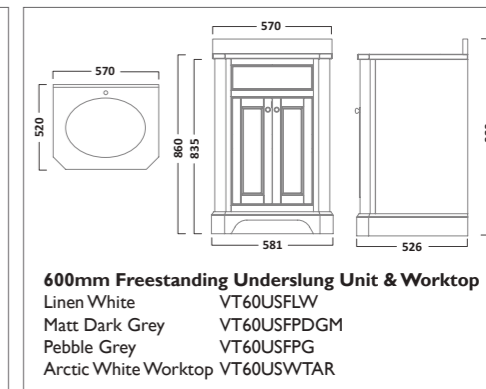

TOILET SEATS

- OEM replacement toilet seat
- Highly durable thermoset material
- Hard wearing and impact resistant
- Designed to fit most toilet pans
- Soft close hinges
- Single button quick release for ease of cleaning
- Top & under fixings

- OEM replacement toilet seat
- Highly durable thermoset material
- Hard wearing and impact resistant
- Designed to fit most toilet pans
- Soft close hinges
- Single button quick release for ease of cleaning
- Top & under fixings

- OEM replacement toilet seat
- Highly durable thermoset material
- Hard wearing and impact resistant
- Designed to fit most toilet pans
- Soft close hinges
- Single button quick release for ease of cleaning
- Top fix hardware

- OEM replacement toilet seat
- Highly durable thermoset material
- Hard wearing and impact resistant
- Designed to fit most toilet pans
- Soft close hinges
- Single button quick release for ease of cleaning
- Top fix hardware

REPLACEMENT TOILET SEAT COMPATIBILITY

Toilet Seat	Delta	Dune	Area	Prefect
RAK Compact	•	•		
RAK Compact Delux	•			
RAK Resort	•			
RAK Series 600			•	
RAK Tonique	•			
Vitra S20				•
Vitra S50	•	•		
Vitra Zentrum	•	•		
Laufen Pro	•	•		
V&B Architectura	•	•		
V&B Subway	•	•		
V&B Subway 2.0	•	•		
V&B O.novo	•	•		
Roca Meridian-N	•			
Roca Nexo	•			
Pura Arco	•	•		
Pura Flite	•	•		
Pura Ice	•	•		
Pura Urban				•
Ideal Concept				•
Ideal Concept Freedom				•
Ideal Studio				•
Armitage Shanks Profile 21				•
Sottini Santorini				•

VITORIA FURNITURE

LANSDOWN FURNITURE

For further technical information visit tavistock-bathrooms.co.uk