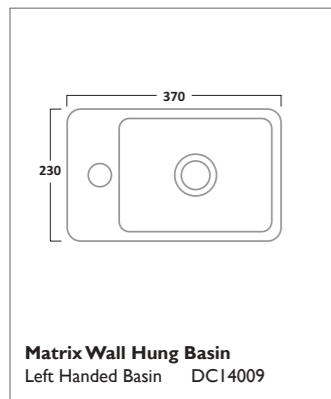

Niche Corner Wall Hung Basin
Basin DC14006

Matrix Wall Hung Basin
Right Handed Basin DC14010

Matrix Wall Hung Basin
Left Handed Basin DC14009