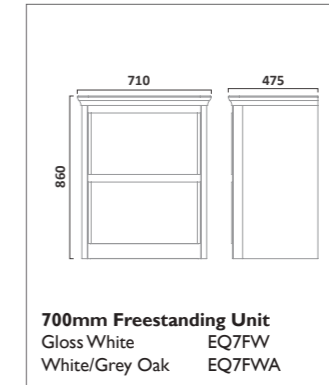

600mm Freestanding Unit
Gloss White EQ6FW
White/Grey Oak EQ6FWA