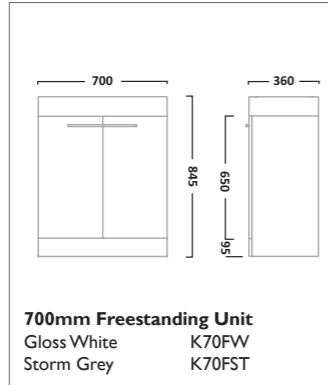

KOBE FURNITURE

MATCH FURNITURE

COURIER FURNITURE

EQUATE FURNITURE

Q60 FURNITURE

IMPACT FURNITURE