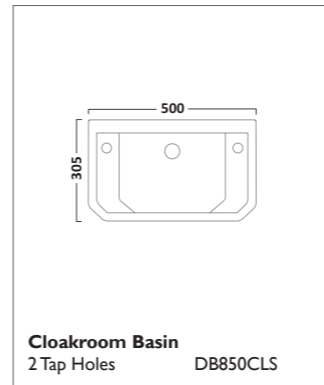

600mm Ceramic Basin
1 Tap Hole SB850S
2 Tap Holes DB850S

Cloakroom Unit
Linen White VT50FLW
Matt Dark Grey VT50FDGM
Pebble Grey VT50FFG

Cloakroom Basin
2 Tap Holes DB850CLS