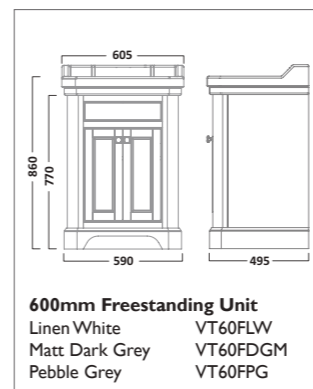

TOILET SEATS

- OEM replacement toilet seat
- Highly durable thermoset material
- Hard wearing and impact resistant
- Designed to fit most toilet pans
- Soft close hinges
- Single button quick release for ease of cleaning
- Top & under fixings

- OEM replacement toilet seat
- Highly durable thermoset material
- Hard wearing and impact resistant
- Designed to fit most toilet pans
- Soft close hinges
- Single button quick release for ease of cleaning
- Top & under fixings

- OEM replacement toilet seat
- Highly durable thermoset material
- Hard wearing and impact resistant
- Designed to fit most toilet pans
- Soft close hinges
- Single button quick release for ease of cleaning
- Top fix hardware

- OEM replacement toilet seat
- Highly durable thermoset material
- Hard wearing and impact resistant
- Designed to fit most toilet pans
- Soft close hinges
- Single button quick release for ease of cleaning
- Top fix hardware

REPLACEMENT TOILET SEAT COMPATIBILITY

Toilet Seat	Delta	Dune	Area	Prefect
RAK Compact	•	•		
RAK Compact Delux	•			
RAK Resort	•			
RAK Series 600			•	
RAK Tonique	•			
Vitra S20				•
Vitra S50	•	•		
Vitra Zentrum	•	•		
Laufen Pro	•	•		
V&B Architectura	•	•		
V&B Subway	•	•		
V&B Subway 2.0	•	•		
V&B O.novo	•	•		
Roca Meridian-N	•			
Roca Nexo	•			
Pura Arco	•	•		
Pura Flite	•	•		
Pura Ice	•	•		
Pura Urban				•
Ideal Concept				•
Ideal Concept Freedom				•
Ideal Studio				•
Armitage Shanks Profile 21				•
Sottini Santorini				•

VITORIA FURNITURE

LANSDOWN FURNITURE

For further technical information visit tavistock-bathrooms.co.uk