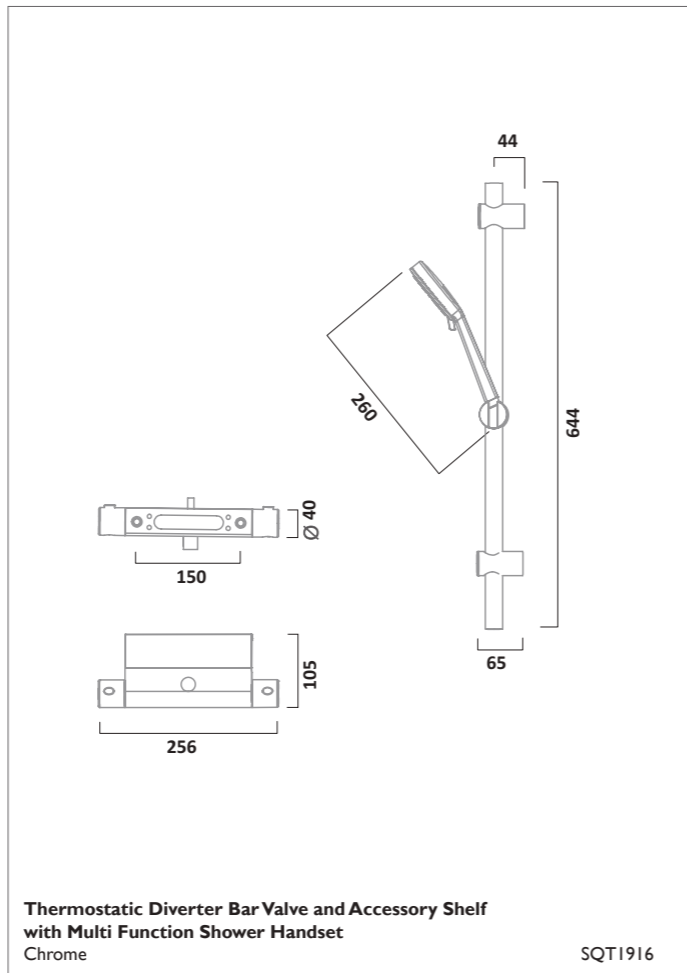

QUANTUM SHOWERS

INDEX SHOWERS

INDEX SHOWERS

The shower hose is 1.5m long

Thermostatic Concealed Dual Function Shower Valve with Round Shower Head and Multi Function Handset
Chrome
SKN0303

The shower hose is 1.5m long