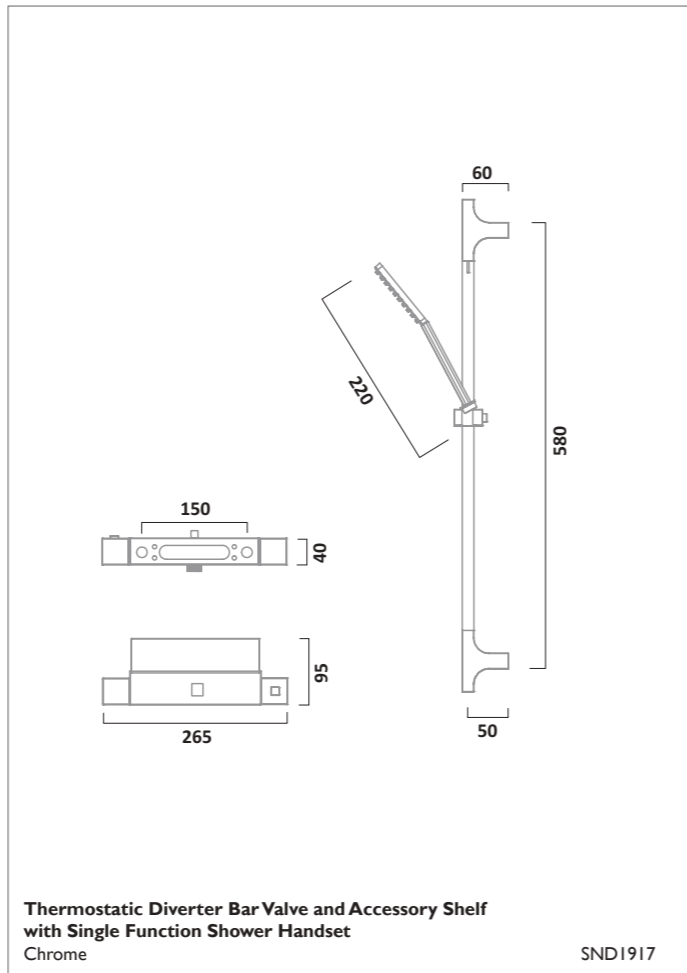

QUANTUM SHOWERS

INDEX SHOWERS

INDEX SHOWERS

The shower hose is 1.5m long

Thermostatic Concealed Dual Function Shower Valve with Round Shower Head and Multi Function Handset
Chrome
SKN0303

The shower hose is 1.5m long