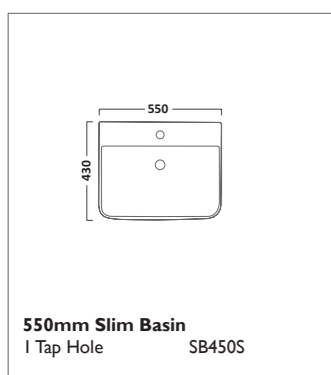

STRUCTURE SANITARYWARE