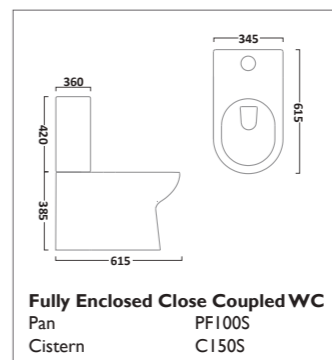

ION SANITARYWARE