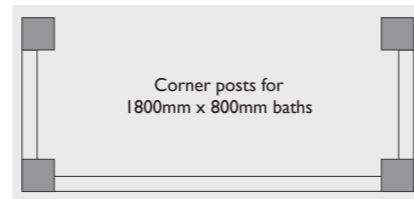

Ethos Bath Panel Collection

The contemporary pared down design of the Ethos panel will add the perfect finishing touch to your bathroom.

Manufactured from 12mm MDF, high quality real wood veneer or painted finish, sealed with a moisture resistant coating, supplied in 1700mm & 700mm lengths, white finish also available in 1800mm length. Bath panel height 515mm including 5mm lip.