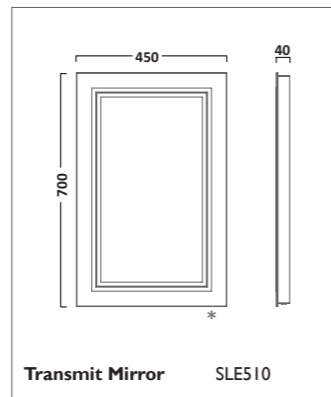

MIRRORS

SAFETY IN THE BATHROOM

Mirrors Technical Information

All mirrors featuring infrared technology must be mounted a minimum of 150mm from an adjacent wall or obstruction to ensure correct function of the infrared sensor. Tavistock illuminated mirrors have been designed and independently tested for compliance to electrical equipment (safety) regulations.

All electrical connections should be made according to the latest national wiring regulations. Illuminated mirrors are suitable for installation in the bathroom within outside zones unless stated. Mirrors which are IP44 water resistance rated are suitable for use in zones 2 and outside zones in the bathroom. Illuminated mirrors are not suitable for installation in saunas, steam rooms, shower cubicles or above a bath tub. Products are only suitable for permanent installation. Installation by a suitably qualified electrician is required.

Cabinets - Electrics

Our illuminated cabinets have been designed and independently tested for compliance to electrical equipment (safety) regulations. Idea cabinets are only suitable for use outside zones 1 & 2 according to the latest IEE regulations. All Idea cabinets are class I insulated and require an earth connection.

Infrared Sensor

All mirrors or cabinets featuring infrared technology must be mounted a minimum of 150mm from an adjacent wall or obstruction to ensure correct function of the infrared sensor.

ZONE 1

Electrical fittings in this zone require separated extra low voltage and a minimum rating of IP44 (splash proof).

ZONE 2

Electrical fittings in this zone require a minimum rating of IP44 (splash-proof).

* The position of the infrared sensor is indicated on each mirror with this symbol