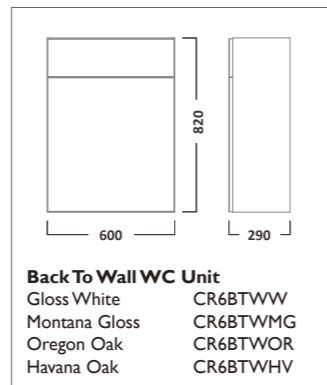

1000mm Isocast Basin (Right)
Isocast MA1BR