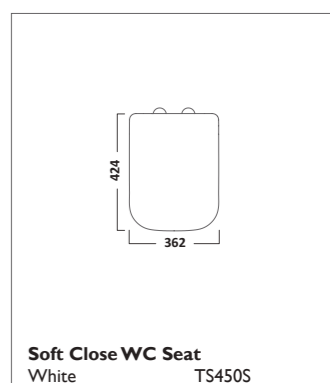

STRUCTURE SANITARYWARE