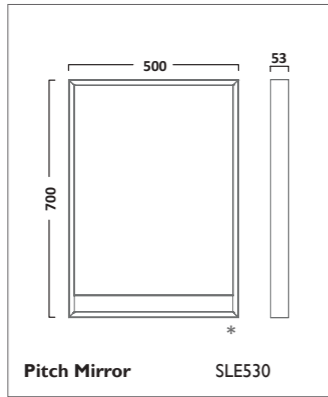

MIRRORS

SAFETY IN THE BATHROOM

Mirrors Technical Information

All mirrors featuring infrared technology must be mounted a minimum of 150mm from an adjacent wall or obstruction to ensure correct function of the infrared sensor. Tavistock illuminated mirrors have been designed and independently tested for compliance to electrical equipment (safety) regulations.

All electrical connections should be made according to the latest national wiring regulations. Illuminated mirrors are suitable for installation in the bathroom within outside zones unless stated. Mirrors which are IP44 water resistance rated are suitable for use in zones 2 and outside zones in the bathroom. Illuminated mirrors are not suitable for installation in saunas, steam rooms, shower cubicles or above a bath tub. Products are only suitable for permanent installation. Installation by a suitably qualified electrician is required.

Cabinets - Electrics

Our illuminated cabinets have been designed and independently tested for compliance to electrical equipment (safety) regulations. Idea cabinets are only suitable for use outside zones 1 & 2 according to the latest IEE regulations. All Idea cabinets are class I insulated and require an earth connection.

Infrared Sensor

All mirrors or cabinets featuring infrared technology must be mounted a minimum of 150mm from an adjacent wall or obstruction to ensure correct function of the infrared sensor.

ZONE 1

Electrical fittings in this zone require separated extra low voltage and a minimum rating of IP44 (splash proof).

ZONE 2

Electrical fittings in this zone require a minimum rating of IP44 (splash-proof).

* The position of the infrared sensor is indicated on each mirror with this symbol