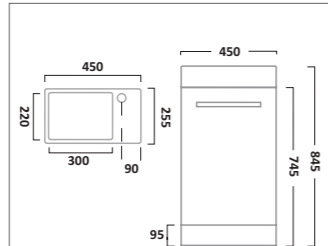

450mm Freestanding Unit & Basin
Gloss White KFS45W
Storm Grey KFS45ST