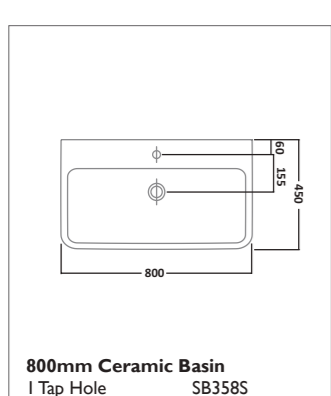

STRUCTURE SANITARYWARE