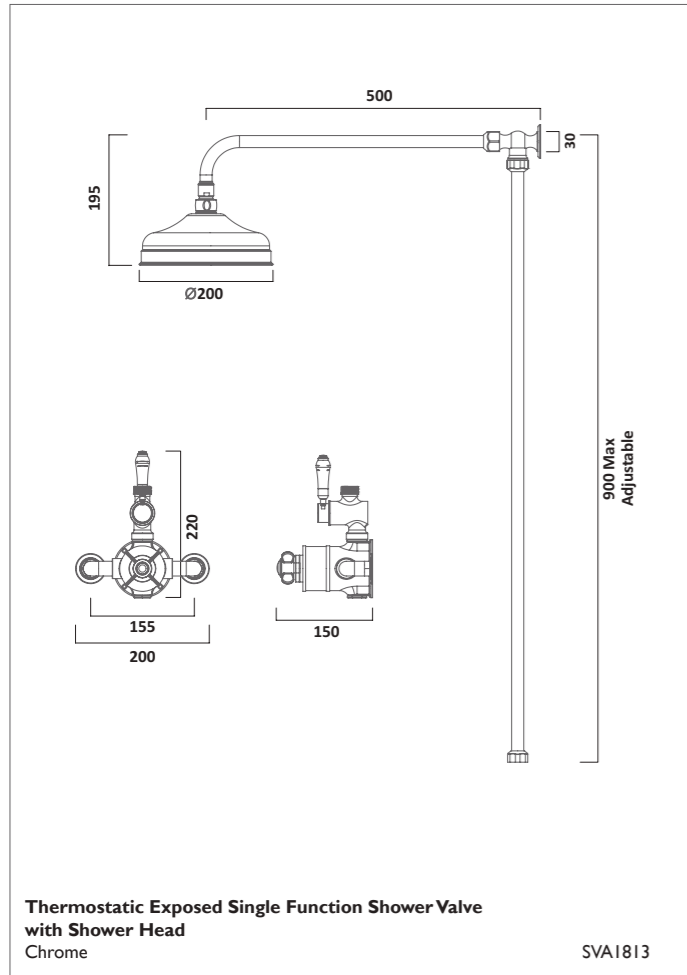

KINETIC TAPS

CRUZ TAPS

CRUZ TAPS

Thermostatic Exposed Single Function Shower Valve with Shower Head
Chrome

SVA1813

Thermostatic Exposed Dual Function Shower Valve with Shower Head & Handset
Chrome

SVA1712

Thermostatic Concealed Single Function Shower Valve with Shower Head
Chrome