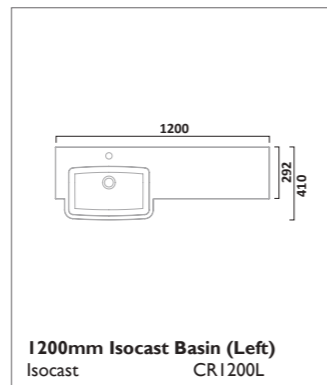

1200mm Isocast Basin (Left)
 Isocast CR1200L

1200mm Isocast Basin (Right)
 Isocast CR1200R

EQUATE FURNITURE

600mm Ceramic Basin
 Ceramic EQ60C

600mm Wall Mounted Unit
 Gloss White EQ600W
 White/Grey Oak EQ600WA