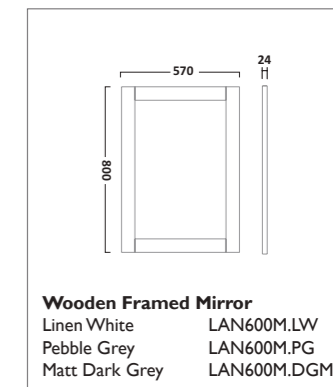

515mm Ceramic Basin
Ceramic SC5B930S

600mm Back To Wall WC Unit
Linen White LAN600BTW.LW
Pebble Grey LAN600BTW.PG
Matt Dark Grey LAN600BTW.DGM

Wooden Framed Mirror
Linen White LAN600M.LW
Pebble Grey LAN600M.PG
Matt Dark Grey LAN600M.DGM

For further technical information visit tavistock-bathrooms.co.uk