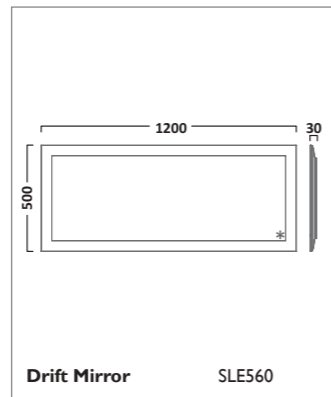

MIRRORS

SAFETY IN THE BATHROOM

Mirrors Technical Information

All mirrors featuring infrared technology must be mounted a minimum of 150mm from an adjacent wall or obstruction to ensure correct function of the infrared sensor. Tavistock illuminated mirrors have been designed and independently tested for compliance to electrical equipment (safety) regulations.

All electrical connections should be made according to the latest national wiring regulations. Illuminated mirrors are suitable for installation in the bathroom within outside zones unless stated. Mirrors which are IP44 water resistance rated are suitable for use in zones 2 and outside zones in the bathroom. Illuminated mirrors are not suitable for installation in saunas, steam rooms, shower cubicles or above a bath tub. Products are only suitable for permanent installation. Installation by a suitably qualified electrician is required.

Cabinets - Electrics

Our illuminated cabinets have been designed and independently tested for compliance to electrical equipment (safety) regulations. Idea cabinets are only suitable for use outside zones 1 & 2 according to the latest IEE regulations. All Idea cabinets are class I insulated and require an earth connection.

Infrared Sensor

All mirrors or cabinets featuring infrared technology must be mounted a minimum of 150mm from an adjacent wall or obstruction to ensure correct function of the infrared sensor.

ZONE 1

Electrical fittings in this zone require separated extra low voltage and a minimum rating of IP44 (splash proof).

ZONE 2

Electrical fittings in this zone require a minimum rating of IP44 (splash-proof).

* The position of the infrared sensor is indicated on each mirror with this symbol