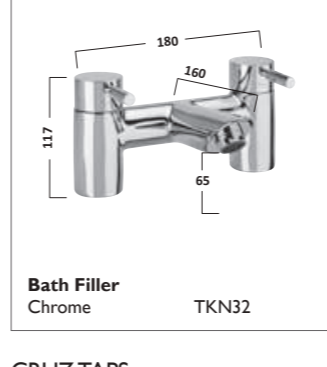

KINETIC TAPS

CRUZ TAPS

CRUZ TAPS

Thermostatic Exposed Single Function Shower Valve with Shower Head
Chrome

SVA1813

Thermostatic Exposed Dual Function Shower Valve with Shower Head & Handset
Chrome

SVA1712

Thermostatic Concealed Single Function Shower Valve with Shower Head
Chrome