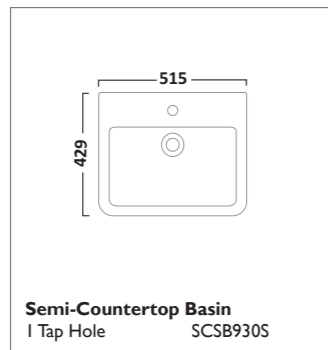

AGENDA SANITARYWARE