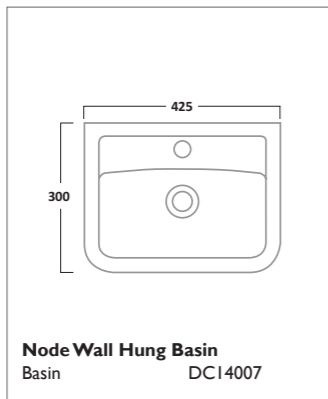

Dimension Wall Hung Basin
Basin DC14008