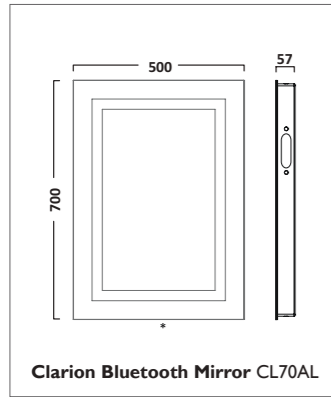

MIRRORS

SAFETY IN THE BATHROOM

Mirrors Technical Information

All mirrors featuring infrared technology must be mounted a minimum of 150mm from an adjacent wall or obstruction to ensure correct function of the infrared sensor. Tavistock illuminated mirrors have been designed and independently tested for compliance to electrical equipment (safety) regulations.

All electrical connections should be made according to the latest national wiring regulations. Illuminated mirrors are suitable for installation in the bathroom within outside zones unless stated. Mirrors which are IP44 water resistance rated are suitable for use in zones 2 and outside zones in the bathroom. Illuminated mirrors are not suitable for installation in saunas, steam rooms, shower cubicles or above a bath tub. Products are only suitable for permanent installation. Installation by a suitably qualified electrician is required.

Cabinets - Electrics

Our illuminated cabinets have been designed and independently tested for compliance to electrical equipment (safety) regulations. Idea cabinets are only suitable for use outside zones 1 & 2 according to the latest IEE regulations. All Idea cabinets are class I insulated and require an earth connection.

Infrared Sensor

All mirrors or cabinets featuring infrared technology must be mounted a minimum of 150mm from an adjacent wall or obstruction to ensure correct function of the infrared sensor.

ZONE 1

Electrical fittings in this zone require separated extra low voltage and a minimum rating of IP44 (splash proof).

ZONE 2

Electrical fittings in this zone require a minimum rating of IP44 (splash-proof).

* The position of the infrared sensor is indicated on each mirror with this symbol