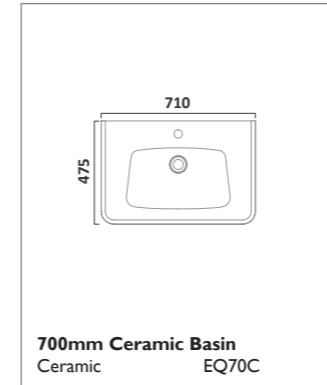

600mm Ceramic Basin
Ceramic EQ60C