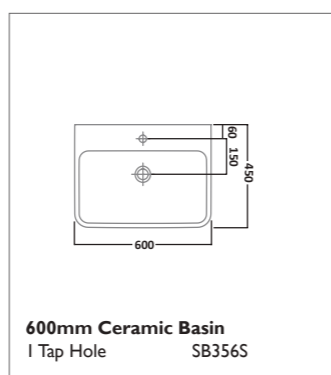

STRUCTURE SANITARYWARE