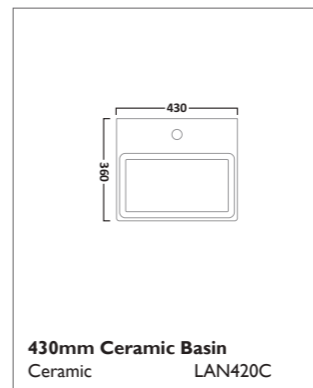

575mm Ceramic Basin
1 Tap Hole SB900S
2 Tap Hole DC1400I