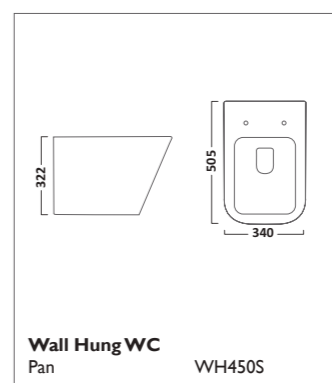

STRUCTURE SANITARYWARE