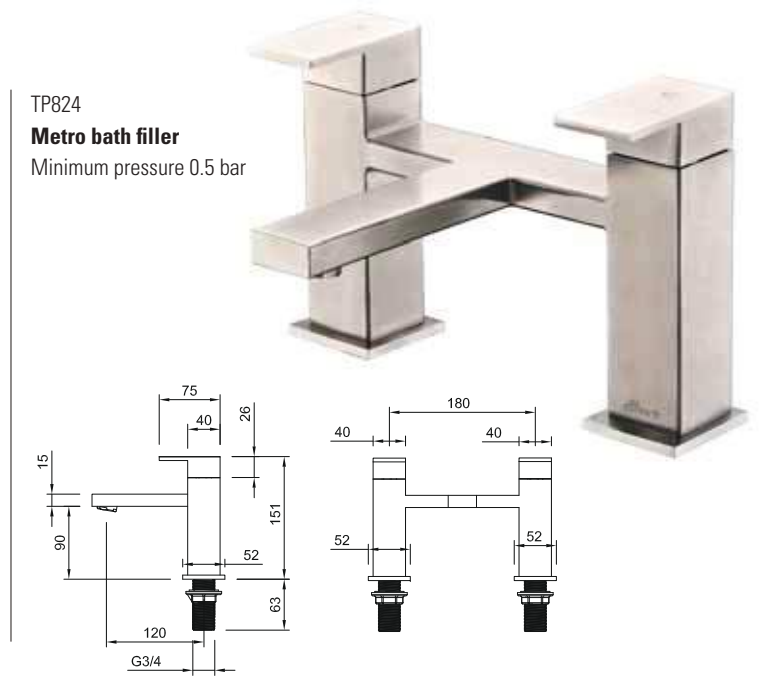

Product Code TP824
Product Name **Metro bath filler**
Minimum pressure 0.5 bar