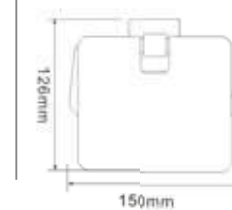

BATHROOM ACCESSORIES

LUX - bathroom accessories in solid stainless steel and frosted glass

Product Code SS211
Product Name **Single hook**

Product Code SS212
Product Name **Double hook**

Product Code SS213
Product Name **Towel Holder**

Product Code SS214
Product Name **Toilet Roll Holder**

Product Code SS215
Product Name **Soap Dish Holder**