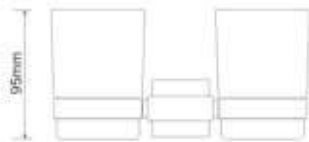

Product Code SS218
Product Name **Double Glass Tumbler with Holder**