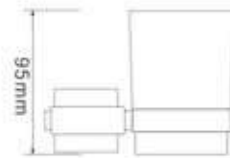

Product Code SS217
Product Name **Frosted Glass Tumbler with Holder**