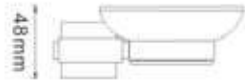

Product Code SS214
Product Name **Toilet Roll Holder**

Product Code SS215
Product Name **Soap Dish Holder**

LUX - bathroom accessories in solid stainless steel and frosted glass

Product Code SS216
Product Name **Soap Dish Holder - frosted glass**