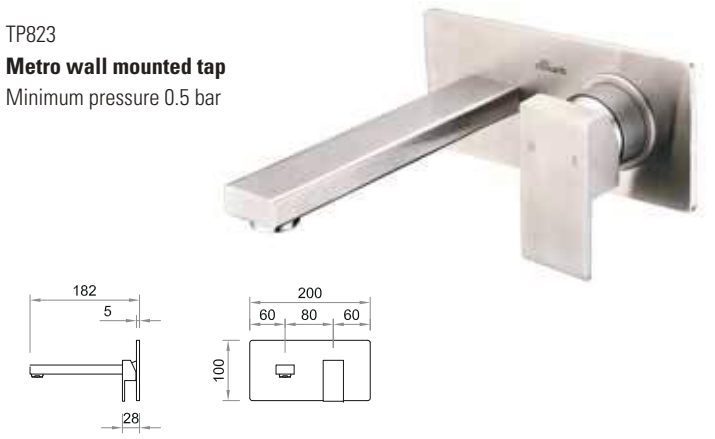

Hali - circular taps in solid stainless steel

Product Code
Product Name

TP801
Hali basin mixer
Minimum pressure 0.5 bar

TP802
Hali high-rise basin mixer
Minimum pressure 0.5 bar

TP804
Hali bath filler
Minimum pressure 0.5 bar

TP805
Hali bath filler with shower kit
Minimum pressure 1 bar

Metro - square taps in solid stainless steel

Product Code TP821
 Product Name **Metro basin mixer**
 Minimum pressure 0.5 bar

Product Code TP823
 Product Name **Metro wall mounted tap**
 Minimum pressure 0.5 bar

Wave stainless steel high-rise basin mixer

Vogue - tap in solid stainless steel

Product Code TP852
Product Name **Vogue high-rise basin mixer with swirl spout**
Minimum pressure 0.5 bar

Wave - taps in solid stainless steel