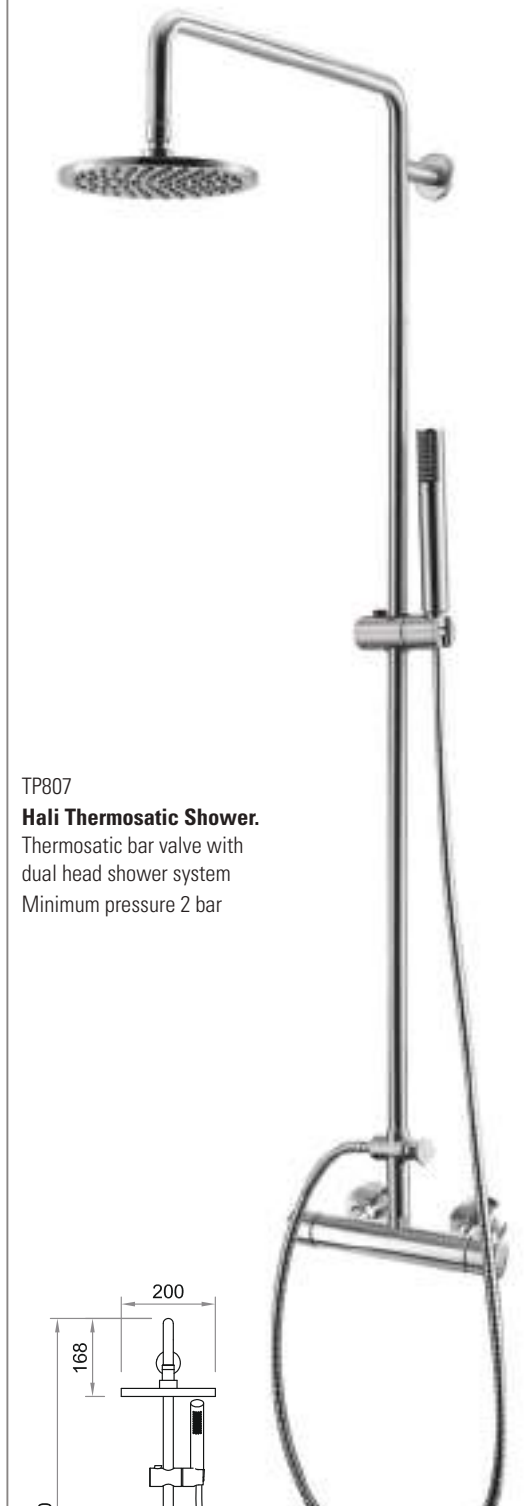

TP805
Hali bath filler with shower kit
Minimum pressure 1 bar

Metro - square taps in solid stainless steel

Product Code TP821
 Product Name **Metro basin mixer**
 Minimum pressure 0.5 bar

Product Code TP823
 Product Name **Metro wall mounted tap**
 Minimum pressure 0.5 bar

Wave stainless steel high-rise basin mixer

Vogue - tap in solid stainless steel

Product Code TP852
Product Name **Vogue high-rise basin mixer with swirl spout**
Minimum pressure 0.5 bar

Wave - taps in solid stainless steel

Product Code
Product Name

TP827
Metro Thermostatic Shower.
thermostatic bar valve
with slider rail kit
Minimum pressure 2 bar

TP826
Metro Shower System. Dual head
and rail shower system incorporating
concealed manual valve with diverter
Minimum pressure 2 bar

Hali - shower systems in solid stainless steel

Product Code
Product Name

TP806
Hali Shower System. Dual head
shower system incorporating
concealed manual valve with diverter
Minimum pressure 2 bar

TP807
Hali Thermostatic Shower.
Thermostatic bar valve with
dual head shower system
Minimum pressure 2 bar