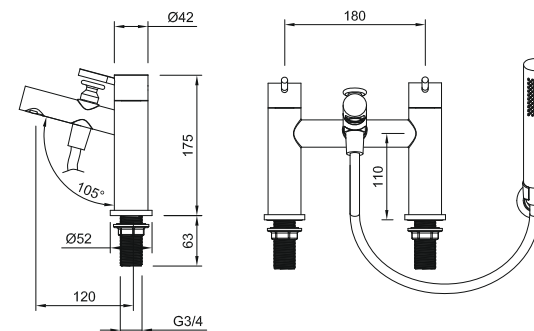

TP805
Hali bath filler with shower kit
Minimum pressure 1 bar