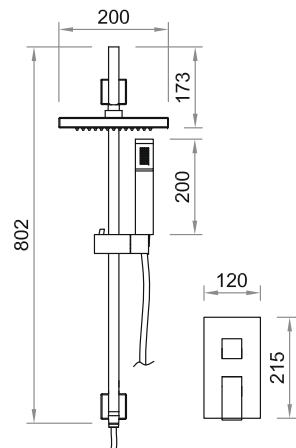

Product Code
Product Name

TP827
Metro Thermostatic Shower.
thermostatic bar valve
with slider rail kit
Minimum pressure 2 bar

TP826
Metro Shower System. Dual head
and rail shower system incorporating
concealed manual valve with diverter
Minimum pressure 2 bar