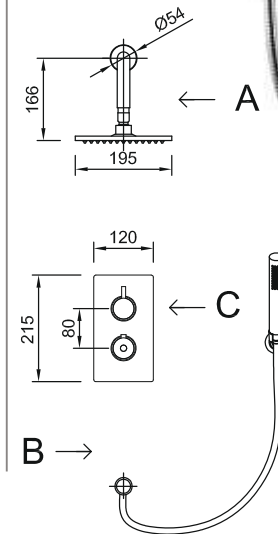

Product Code
Product Name

TP827
Metro Thermostatic Shower.
thermostatic bar valve
with slider rail kit
Minimum pressure 2 bar

TP826
Metro Shower System. Dual head
and rail shower system incorporating
concealed manual valve with diverter
Minimum pressure 2 bar

Hali - shower systems in solid stainless steel

Product Code
Product Name

TP806
Hali Shower System. Dual head
shower system incorporating
concealed manual valve with diverter
Minimum pressure 2 bar

TP807
Hali Thermostatic Shower.
Thermostatic bar valve with
dual head shower system
Minimum pressure 2 bar