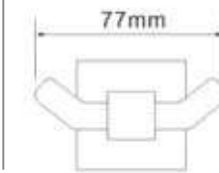

BATHROOM ACCESSORIES

LUX - bathroom accessories in solid stainless steel and frosted glass

Product Code SS211
Product Name **Single hook**

Product Code SS212
Product Name **Double hook**

Product Code SS213
Product Name **Towel Holder**

Product Code SS214
Product Name **Toilet Roll Holder**

Product Code SS215
Product Name **Soap Dish Holder**