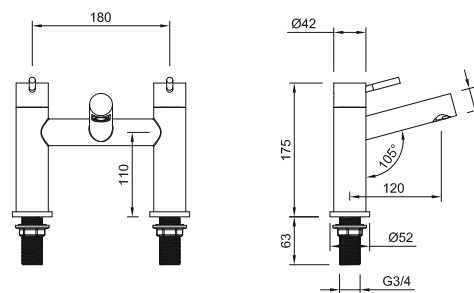

Hali - circular taps in solid stainless steel

Product Code
Product Name

TP801
Hali basin mixer
Minimum pressure 0.5 bar

TP802
Hali high-rise basin mixer
Minimum pressure 0.5 bar

TP804
Hali bath filler
Minimum pressure 0.5 bar