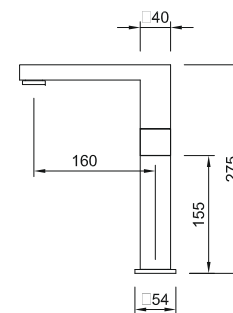

Vogue - tap in solid stainless steel

Product Code TP852
Product Name **Vogue high-rise basin mixer with swirl spout**
Minimum pressure 0.5 bar