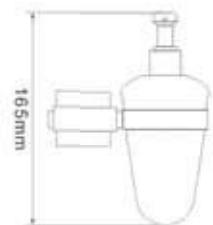

Product Code SS219
Product Name **Glass Soap Dispenser with Holder**