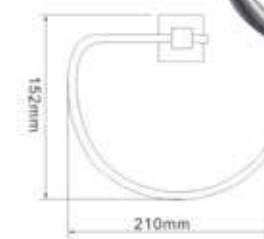

BATHROOM ACCESSORIES

LUX - bathroom accessories in solid stainless steel and frosted glass

Product Code SS211
Product Name **Single hook**

Product Code SS212
Product Name **Double hook**

Product Code SS213
Product Name **Towel Holder**