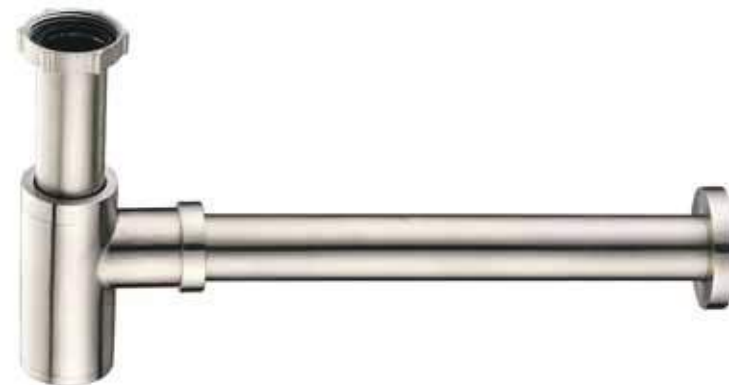

STONEARTH STAINLESS STEEL TAPS

BUILT TO LAST