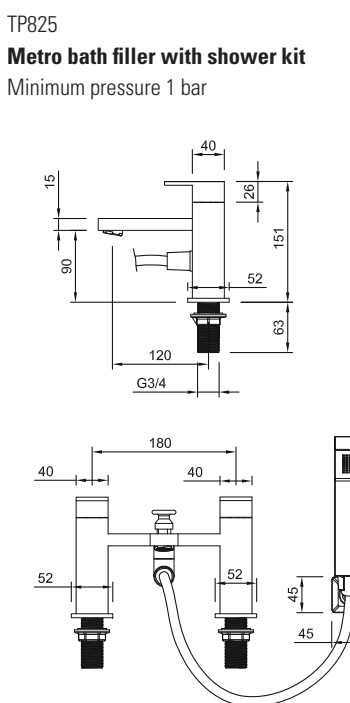

Product Code TP825
Product Name **Metro bath filler with shower kit**
Minimum pressure 1 bar