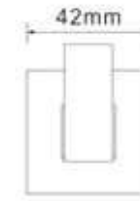

BATHROOM ACCESSORIES

LUX - bathroom accessories in solid stainless steel and frosted glass

Product Code SS211
Product Name **Single hook**

Product Code SS212
Product Name **Double hook**