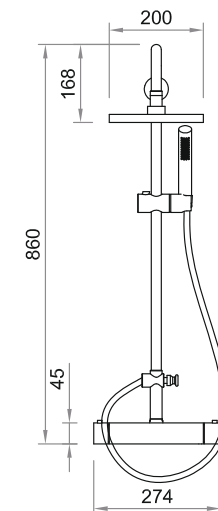

Product Code
Product Name

TP827
Metro Thermostatic Shower.
thermostatic bar valve
with slider rail kit
Minimum pressure 2 bar

TP826
Metro Shower System. Dual head
and rail shower system incorporating
concealed manual valve with diverter
Minimum pressure 2 bar

Hali - shower systems in solid stainless steel

Product Code
Product Name

TP806
Hali Shower System. Dual head
shower system incorporating
concealed manual valve with diverter
Minimum pressure 2 bar

TP807
Hali Thermostatic Shower.
Thermostatic bar valve with
dual head shower system
Minimum pressure 2 bar