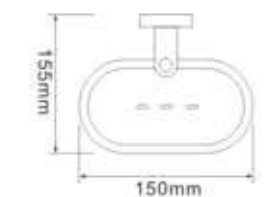

Product Code SS215
Product Name **Soap Dish Holder**