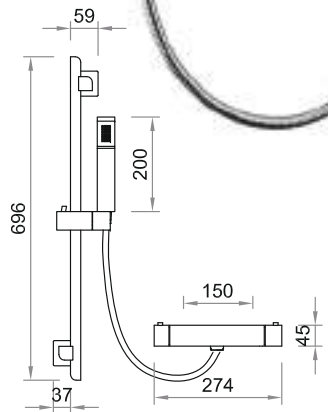

Wave stainless steel high-rise basin mixer

Vogue - tap in solid stainless steel

Product Code TP852
Product Name **Vogue high-rise basin mixer with swirl spout**
Minimum pressure 0.5 bar

Wave - taps in solid stainless steel

Product Code TP841
Product Name **Wave basin mixer**
Minimum pressure 0.5 bar

Product Code TP842
Product Name **Wave high-rise basin mixer**
Minimum pressure 0.5 bar

SHOWER SYSTEMS

Metro - shower systems in solid stainless steel

Product Code
Product Name

TP827
Metro Thermostatic Shower.
thermostatic bar valve
with slider rail kit
Minimum pressure 2 bar

TP826
Metro Shower System. Dual head
and rail shower system incorporating
concealed manual valve with diverter
Minimum pressure 2 bar

Hali - shower systems in solid stainless steel

Product Code
Product Name

TP806
Hali Shower System. Dual head
shower system incorporating
concealed manual valve with diverter
Minimum pressure 2 bar

TP807
Hali Thermostatic Shower.
Thermostatic bar valve with
dual head shower system
Minimum pressure 2 bar