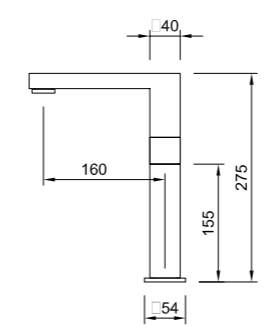

Product Code TP852
Product Name **Vogue high-rise basin mixer with swirl spout**
Minimum pressure 0.5 bar