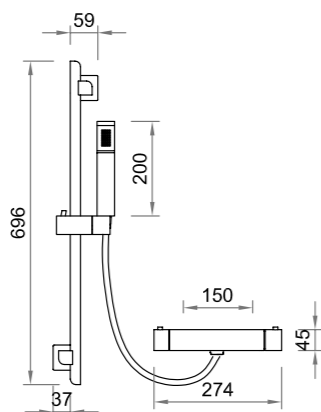

SHOWER SYSTEMS

Shower systems in solid stainless steel

Metro

Product Code
Product Name

TP827

Metro Thermostatic Shower.
Thermostatic bar valve
with slider rail kit
Minimum pressure 2 bar

Hali

Product Code
Product Name