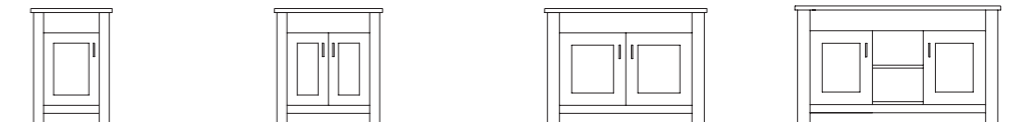

Size Dimension with Top Washstand Only Choice of Material	Cloakroom (WS765-1 or 2) 600 W x 520 or 460 D x 850 H 560 W x 500 or 440 D x 820 H OAK	Small (WS764-1 or 2) 800 W x 520 or 460 D x 850 H 760 W x 500 or 440 D x 820 H OAK	Large (WS762-1 or 2) 1200 W x 580 or 460 D x 850 H 1160 W x 560 or 440 D x 820 H OAK	XL (WS761) 1500 W x 580 D x 850 H 1460 W x 560 D x 820 H OAK WAL

Prestige Plus - open shelf solid wood washstands with drawers