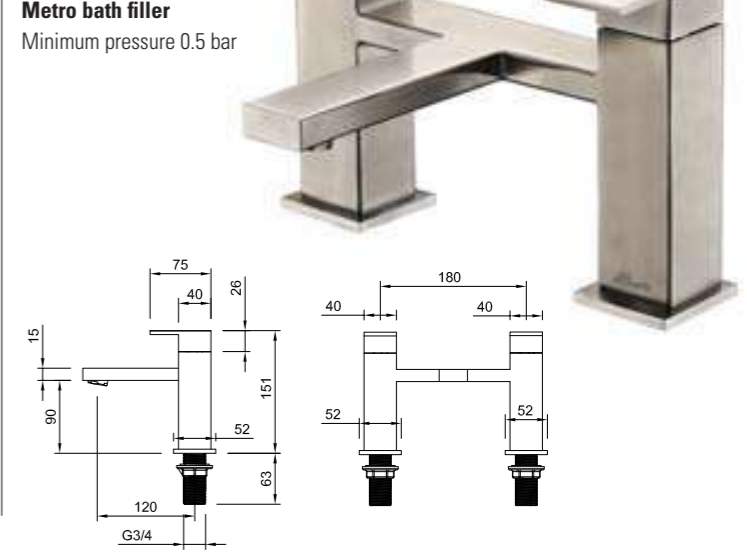

Product Code TP824
Product Name **Metro bath filler**
Minimum pressure 0.5 bar