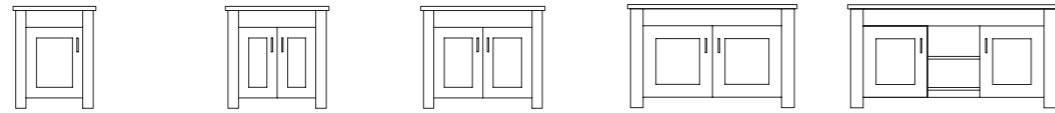

WASHSTANDS

Finesse - cabinet washstands for countertop basins

Size Dimension with Top Washstand Only Choice of Material	Cloakroom (WS725) 600 W x 460 D x 730 H 560 W x 440 D x 700 H OAK WAL	Small (WS724) 750 W x 460 D x 730 H 710 W x 440 D x 700 H OAK WAL	Medium (WS723) 900 W x 560 D x 730 H 860 W x 540 D x 700 H OAK WAL	Large (WS722-1 or 2) 1200 W x 560 D x 730 H 1160 W x 540 D x 700 H OAK WAL	XL (WS721) 1500 W x 560 D x 730 H 1460 W x 540 D x 700 H OAK

Prestige - open shelf solid wood washstands