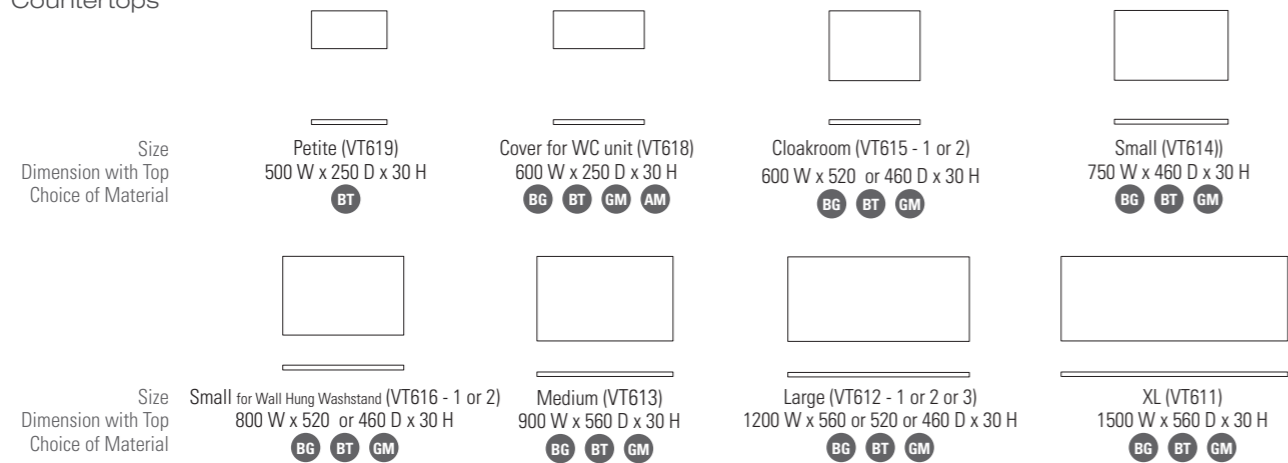

TRAVERTINE BASINS

MARBLE BASINS

Stone Countertops