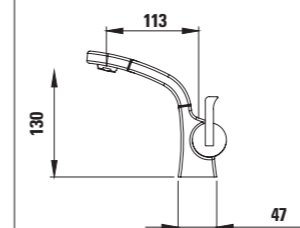

Wave - tap in solid stainless steel

Product Code TP841
Product Name **Wave basin mixer**
Minimum pressure 0.5 bar