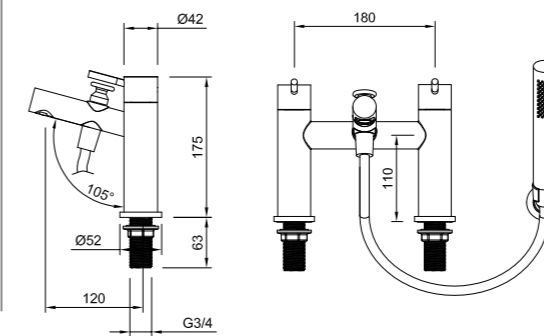

Product Code TP805
 Product Name **Hali bath filler with shower kit**
 Minimum pressure 1 bar

Hali - circular taps in solid stainless steel

Product Code TP801
 Product Name **Hali basin mixer**
 Minimum pressure 0.5 bar