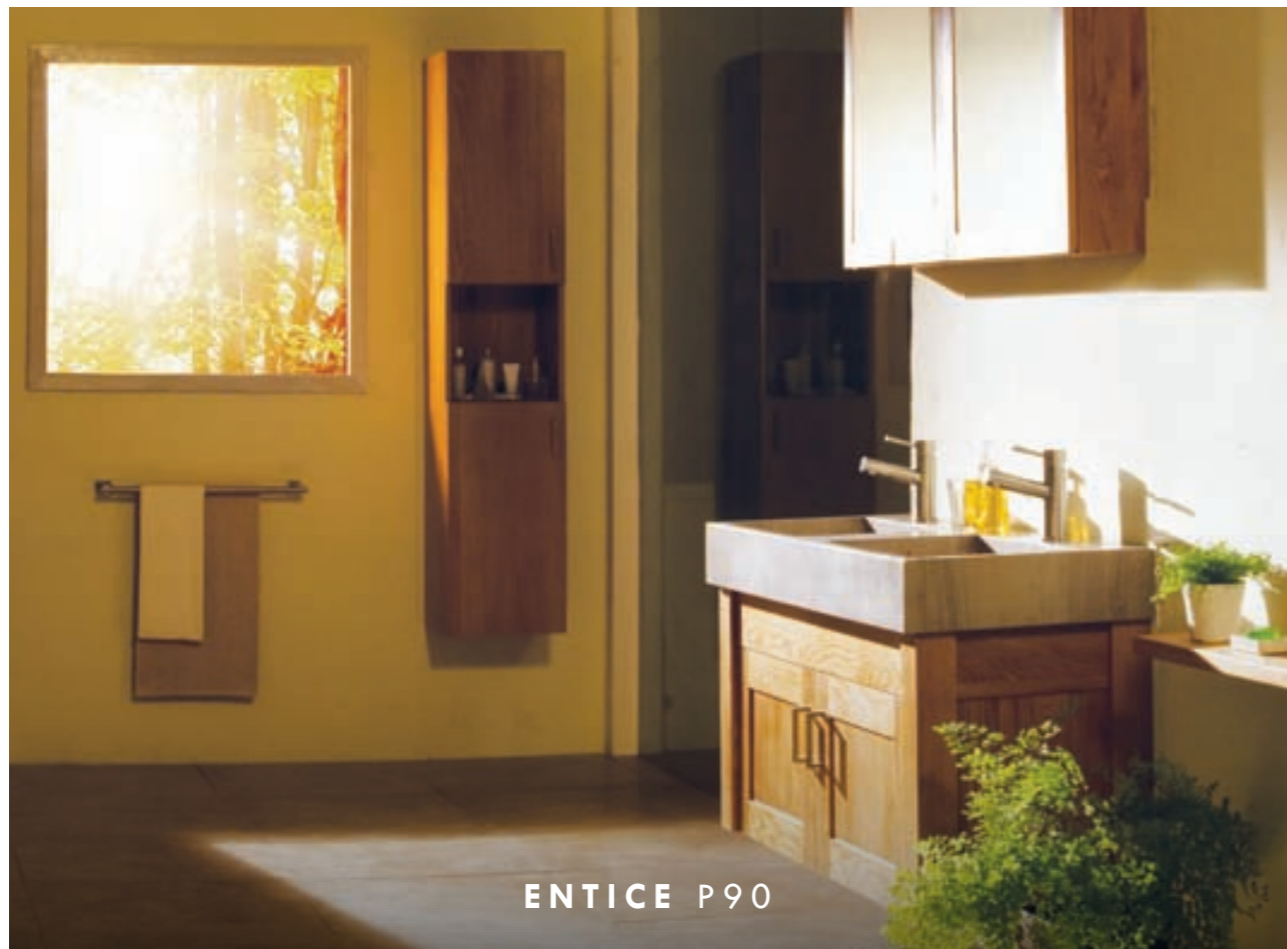

VENICE P78

ENTICE P90

WALL HUNG WASHSTANDS

in solid oak and walnut
Handcrafted using traditional
cabinetmaking techniques

VENICE

Solid wood wall hung bathroom vanity with drawers

Achieve the ultimate wet-room look with the Venice Range. The contemporary lines of this floating washstand create a minimalist focal impact whilst giving your bathroom a more spacious feel. Whether paired with statement countertop or handcarved inset basins, the extra-deep drawers maximize storage space to maintain that spacious look.