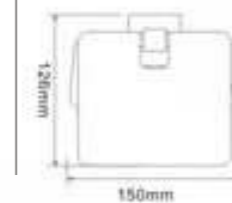

BATHROOM ACCESSORIES

Lux - bathroom accessories in solid stainless steel and frosted glass

Product Code SS214
Product Name **Toilet Roll Holder**