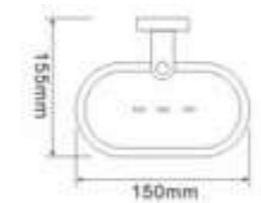

BATHROOM ACCESSORIES

Lux - bathroom accessories in solid stainless steel and frosted glass

Product Code SS215
Product Name **Soap Dish Holder**