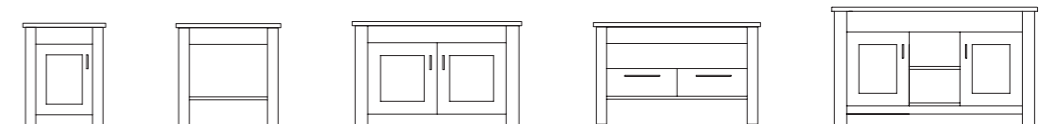

FINESSE P16

FINESSE TALL P30

PRESTIGE P52

PRESTIGE PLUS P60

STANDING WASHSTANDS

in solid oak and walnut
Handcrafted using traditional
cabinetmaking techniques

FINESSE

Solid wood cabinet washstands for counter top basins