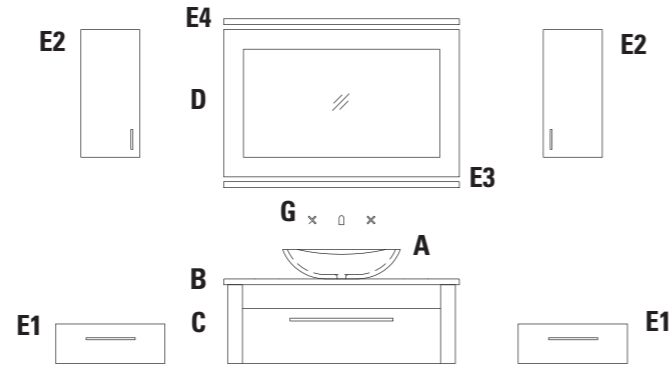

HOW TO ORDER GUIDE

Stonearth modular bathroom furniture - ordering system

Washstand with Counter-top Basin Sets

Mix and match using the modular system to create your dream bathroom.
Please see Product combination Guide on pg. 156 - 161 and the pricelist for the choices available.

A		Choose a Stone counter-top basin (see pg. 110-115 and 156-157)	Miren basin - galala marble (SB413GM)
B		Choose a Stone counter-top * (see pg. 106-107 and 156-157)	Galala marble top - large (VT612GM)
C		Choose a Washstand Choose a Finish / Colour (see pg. 136-139 and 156-157)	Venice - large oak (WS752OAK)
D		Choose a Mirror or mirror cabinet (see pg. 142-143 and 160)	Mirror - large oak (FM902OAK)
E		Maximise your storage space E1 – Storage drawer E2 – Wall cabinet E3 – Shelf E4 – Shelf as lighting pelmet (see pg. 144-149 and 160-161)	Wall hung drawer - Small oak x2 (D714OAK) Wall cabinet - mini oak x2 (CB911OAK) Shelf – large oak (SH922OAK) Shelf – large oak (SH922OAK)
F, G, H		Choose matching bathroom items, taps & accessories (see pg. 120-133 and 140-141 and 161)	Hali stainless steel x2

Place the Order - order forms are available at the back of the pricelist or on our website.
Please contact us on 0115 714 8030 if you require assistance.
A technical consultant will check the items for compatibility upon receipt of your order.

* Complimentary tap & waste hole(s) drilling service - upon your approval of a tailor-made layout drawing