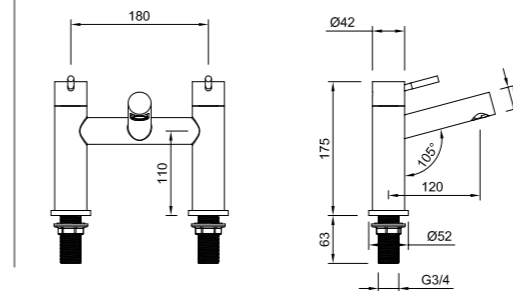

Product Code TP804
Product Name **Hali bath filler**
Minimum pressure 0.5 bar

Product Code TP805
Product Name **Hali bath filler with shower kit**
Minimum pressure 1 bar

Hali - circular taps in solid stainless steel

Product Code TP801
Product Name **Hali basin mixer**
Minimum pressure 0.5 bar

Product Code TP802
Product Name **Hali high-rise basin mixer**
Minimum pressure 0.5 bar

Wave - tap in solid stainless steel

Product Code TP841
Product Name **Wave basin mixer**
Minimum pressure 0.5 bar