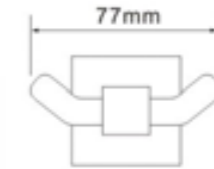

BATHROOM ACCESSORIES

Lux - bathroom accessories in solid stainless steel and frosted glass

Product Code SS212
Product Name **Double hook**