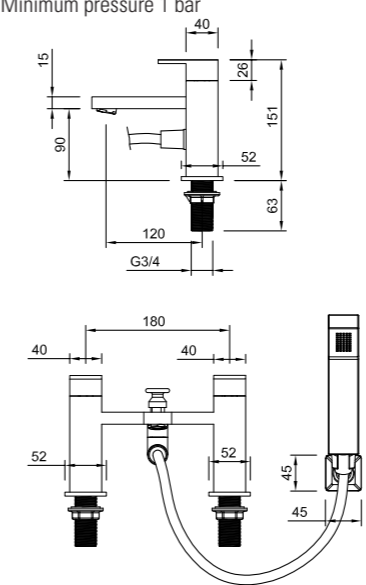

Product Code TP825
Product Name **Metro bath filler with shower kit**
Minimum pressure 1 bar