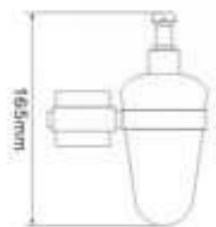

Product Code SS219
Product Name **Glass Soap Dispenser with Holder**