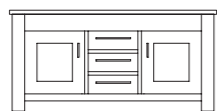

Inspire

Drawers Washstands for Counter Top Basins