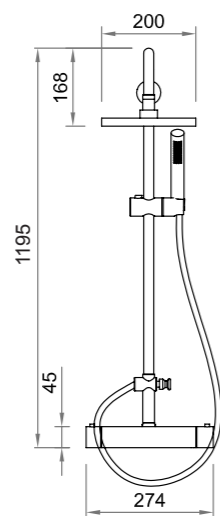

Hali

Product Code
Product Name

TP807

Hali Thermostatic Shower.
Thermostatic bar valve with
dual head shower system
Minimum pressure 2 bar