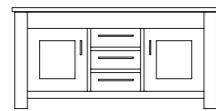

Inspire - drawers solid wood washstands

Size
Dimension with Top
Washstand Only
Choice of Material

XL (WS731)
1500 W x 560 D x 730 H
1460 W x 540 D x 700 H

OAK WAL