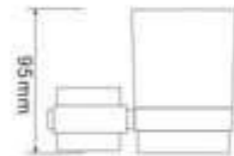

Product Code SS217
Product Name **Frosted Glass Tumbler with Holder**