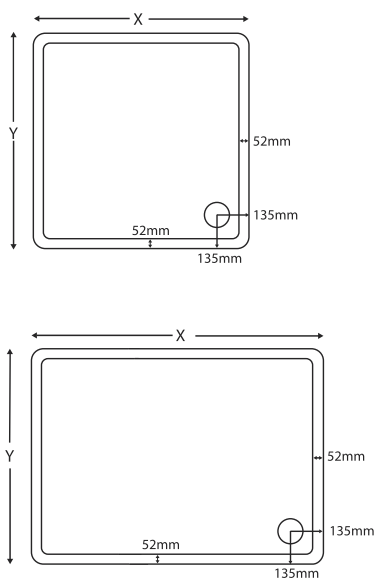

Square

Rectangle

The power shower approved, easy clean, 90mm rapid drain outlet works with the sleek lines of the tray, allowing up to 32 litres of water to be carried away per minute. Manufactured from composite resin capped acrylic it is easy to install as it offers the option of flat to floor or raised on legs installation.