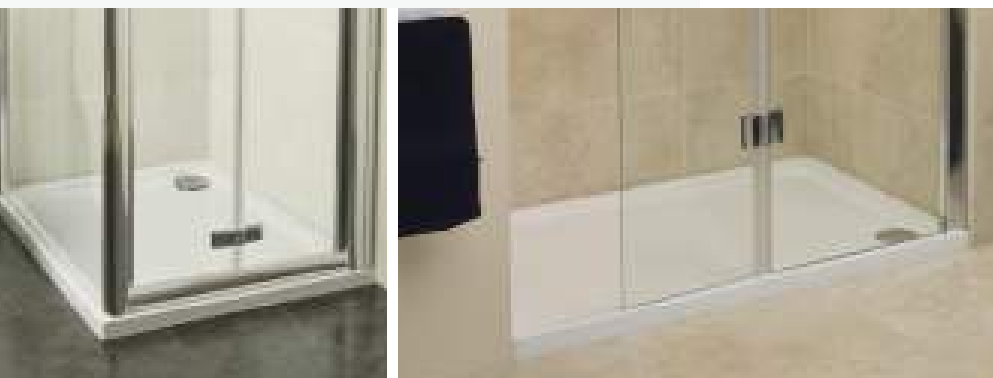

Square

Rectangle

The power shower approved, easy clean, 90mm rapid drain outlet works with the sleek lines of the tray, allowing up to 32 litres of water to be carried away per minute. Manufactured from composite resin capped acrylic it is easy to install as it offers the option of flat to floor or raised on legs installation.