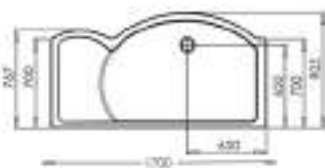

1700 FC1L - Left Hand Low Level Tray