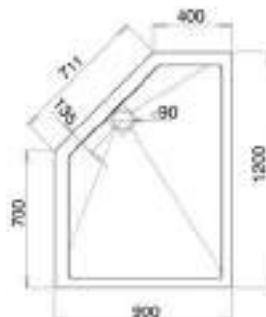

DNT129 Left Hand