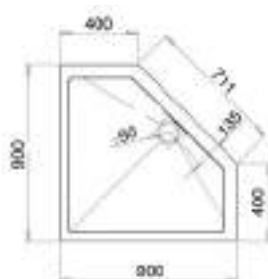

“25 litres per minute drainage”