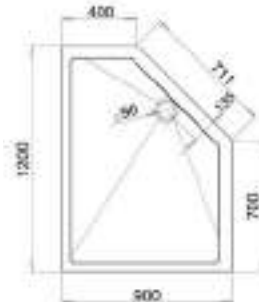

“25 litres per minute drainage”