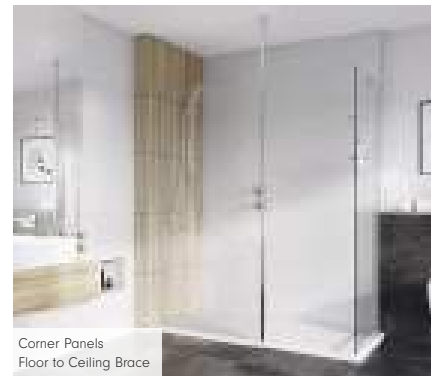

All panels are 2000mm in height

No brace bars included - please see pages 100 to select your style of Bracing required.

For Panel and Tray Packs see page 103.

- Due to the nature of the product water integrity cannot be guaranteed - please consult your installer

8mm Glass

10mm Glass