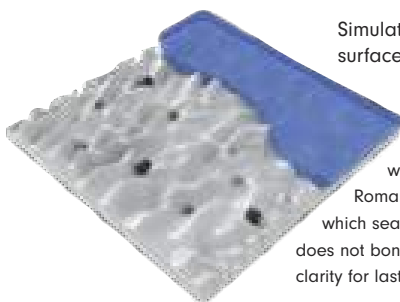

Before coating

Simulation of glass surface magnified

All glass surfaces have a non smooth finish which can attract the build-up of particles. Roman Ultra Care provides an invisible protective film which seamlessly seals the surface to ensure this build-up does not bond to the glass and the glass retains its optical clarity for lasting sparkle.