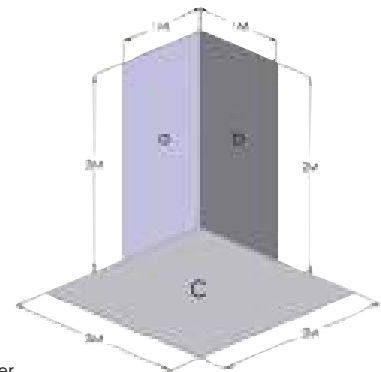

Total area to be tanked = a + b + c.

a & b = showering area (floor to ceiling coverage.)

NOTE:

Tanking for the showering area should be applied 100mm past the showering area walls into the splash zone. (E.g. 0.9 x 0.9m showering area = tanking wall to ceiling: 1 x 1m).

c = floor coverage * the entire floor should be tanked with a turn up of 0.1m onto the walls.

EXAMPLE:

(showering area 0.9 x 0.9m, room height of 2m and floor size 2m x 2m)

a = 1 x 2 = 2m²   b = 1 x 2 = 2m²   c = 2 x 2 = 4m²

Total area to be tanked = 8.0m²*

* The entire floor area should be tanked with a turn up of 0.1m onto the walls - you will need to allow extra in your calculation for this.

Roman Shield requirement:

Based on the above calculation one RSH01 – Roman tanking kit will be required covering 10m².

NOTE:

The Roman Shield tape is supplied in a 15m roll and is used to seal all wall to wall and wall to floor joints as well as screw heads. Calculate how much you will need based on your room size and number of joints to cover.

If you wish to use any optional extras such as the internal corners (RSH02) or external corners (RSH04) please calculate based on your site requirements.

The above calculation is for guidance only, coverage of the tanking kit will vary depending on application technique used (roller/brush) and site conditions.

To calculate the Roman Shield tanking coverage: