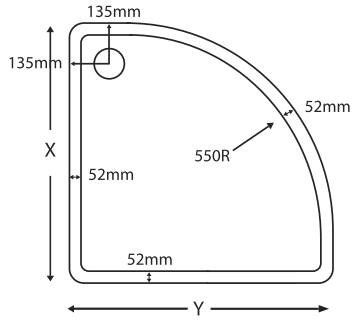

* Left or right handing must be specified

Size (mm)	X	Y	Tray Code	Optional Riser Kit Code	Cost ex VAT	Cost inc VAT
Roman Quadrant Tray						
800mm	x	800mm	RLQ80	RTPK01	£180.79	£216.95
900mm	x	800mm LH	RLQ89L*	RTPK01	£221.61	£265.93
900mm	x	800mm RH	RLQ89R*	RTPK01	£221.61	£265.93
900mm	x	900mm	RLQ90	RTPK01	£221.61	£265.93
900mm	x	760mm LH	RLQ976L*	RTPK02	£250.77	£300.92
900mm	x	760mm RH	RLQ976R*	RTPK02	£250.77	£300.92
1000mm	x	1000mm	RLQ100	RTPK01	£268.27	£321.92
1000mm	x	800mm LH	RLQ108L*	RTPK02	£285.76	£342.91
1000mm	x	800mm RH	RLQ108R*	RTPK02	£285.76	£342.91
1200mm	x	800mm LH	RLQ128L*	RTPK02	£355.74	£426.89
1200mm	x	800mm RH	RLQ128R*	RTPK02	£355.74	£426.89
1200mm	x	900mm LH	RLQ129L*	RTPK02	£355.74	£426.89
1200mm	x	900mm RH	RLQ129R*	RTPK02	£355.74	£426.89
Riser Kits and Waste						
Quadrant Panel Kit + feet				RTPK01	£87.48	£104.97
Off Set Quadrant Panel Kit + feet				RTPK02	£87.48	£104.97
Roman Tray Waste (90mm)				RTW	£34.99	£41.99