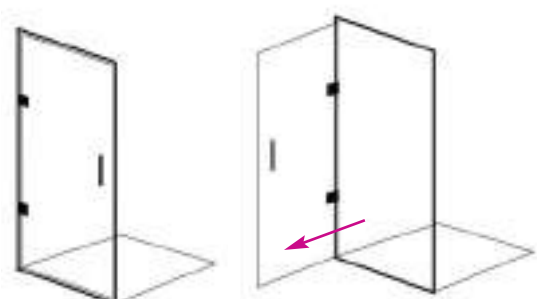

The sliding door action offers wide and easy access, with no protrusion into the bathroom or showering area.

Neo-Angle

This flexible design allows for inward or outward opening door entry. It presents a unique footprint, to work around existing fixtures and fittings.

Bi-Fold Door

Inward opening door presents a flexible space saving solution. Avoids existing fixtures and fittings in the bathroom area.

Pivot and In-Swing Doors

Outward opening door, takes up minimal external space due to the positioning of the hinge point, meaning it protrudes less into the bathroom space.

Hinged Door

Smooth outward opening door, featuring soft self-close hinges for a superior finish.

For Wetroom Panel styles see pages 96 - 119

Contents

Decem

10mm Sheer Luxury

Pages 8 - 35

Liberty