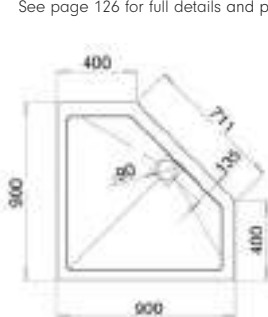

Neo-Angle Trays:

See page 126 for full details and pricing

DNT9