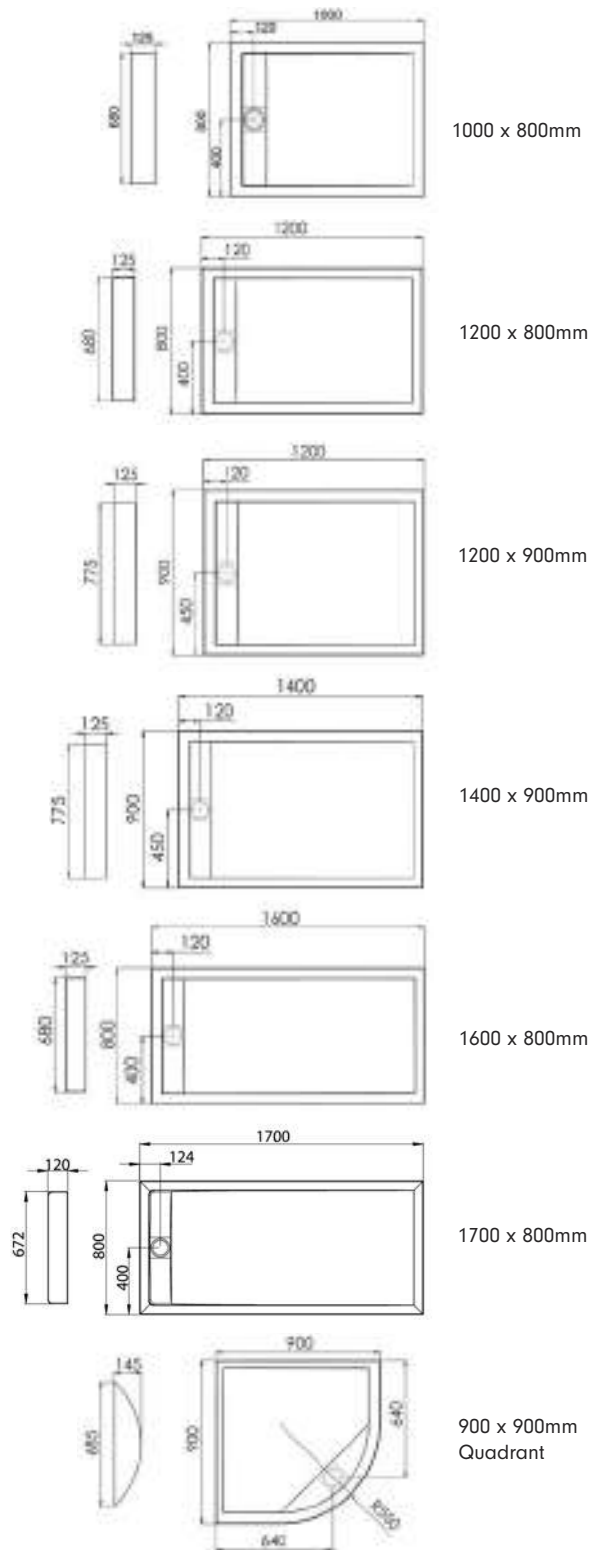

Size (mm)	Colour	Finish	Code	Cost ex VAT	Cost inc VAT
RECTANGLE					
1000 x 800	White	Matt	IA108*	£388.48	£466.18
1000 x 800	White	Gloss	IAG108	£415.46	£498.55
1000 x 800	Shimmer Black	Gloss	IAG108B	£506.50	£607.80
1000 x 800	Shimmer White	Gloss	IAG108W	£506.50	£607.80
1000 x 800	Shimmer Grey	Gloss	IAG108G	£506.50	£607.80
1200 x 800	White	Matt	IA128*	£437.05	£524.46
1200 x 800	White	Gloss	IAG128	£464.02	£556.83
1200 x 800	Shimmer Black	Gloss	IAG128B	£553.49	£664.18
1200 x 800	Shimmer White	Gloss	IAG128W	£553.49	£664.18
1200 x 800	Shimmer Grey	Gloss	IAG128G	£553.49	£664.18
1200 x 900	White	Matt	IA129*	£453.23	£543.88
1200 x 900	White	Gloss	IAG129	£480.20	£576.25
1200 x 900	Shimmer Black	Gloss	IAG129B	£569.16	£682.99
1200 x 900	Shimmer White	Gloss	IAG129W	£569.16	£682.99
1200 x 900	Shimmer Grey	Gloss	IAG129G	£569.16	£682.99
1400 x 900	White	Matt	IA149*	£501.80	£602.15
1400 x 900	White	Gloss	IAG149	£528.77	£634.52
1400 x 900	Shimmer Black	Gloss	IAG149B	£616.14	£739.37
1400 x 900	Shimmer White	Gloss	IAG149W	£616.14	£739.37
1400 x 900	Shimmer Grey	Gloss	IAG149G	£616.14	£739.37
1600 x 800	White	Matt	IA168*	£517.98	£621.57
1600 x 800	White	Gloss	IAG168	£544.95	£653.94
1600 x 800	Shimmer Black	Gloss	IAG168B	£631.82	£758.18
1600 x 800	Shimmer White	Gloss	IAG168W	£631.82	£758.18
1600 x 800	Shimmer Grey	Gloss	IAG168G	£631.82	£758.18
1700 x 800	White	Matt	IA178*	£539.68	£647.61
1700 x 800	White	Gloss	IAG178	£566.65	£679.98
1700 x 800	Shimmer Black	Gloss	IAG178B	£653.52	£784.22
1700 x 800	Shimmer White	Gloss	IAG178W	£653.52	£784.22
1700 x 800	Shimmer Grey	Gloss	IAG178G	£653.52	£784.22
QUADRANT					
900 x 900	White	Matt	IA9Q*	£372.30	£446.76
900 x 900	White	Gloss	IAG9Q	£399.27	£479.13
900 x 900	Shimmer Black	Gloss	IAG9QB	£490.83	£588.99
900 x 900	Shimmer White	Gloss	IAG9QW	£490.83	£588.99
900 x 900	Shimmer Grey	Gloss	IAG9QG	£490.83	£588.99