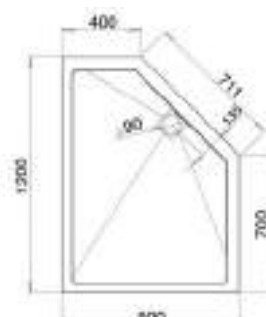

Neo-Angle Trays:

See page 126 for full details and pricing

DNT9

DNT129 Left Hand

DNT129 Right Hand

1700 Walk-in

GLASS THICKNESS
10

TOTAL HEIGHT
1950