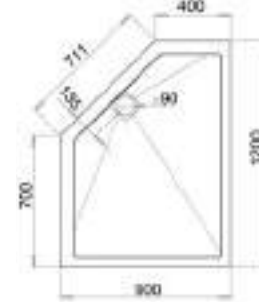

“25 litres per minute drainage”