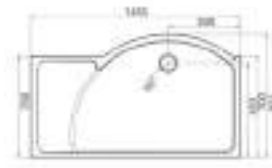

1450 FCT1L - Left Hand Low Level Tray

Tray handing must be specified - for tray colours and pricing please see page 127