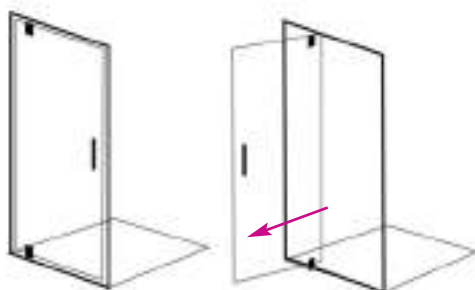

The sliding door action offers wide and easy access, with no protrusion into the bathroom or showering area.

Neo-Angle

This flexible design allows for inward or outward opening door entry. It presents a unique footprint, to work around existing fixtures and fittings.

Bi-Fold Door

Inward opening door presents a flexible space saving solution. Avoids existing fixtures and fittings in the bathroom area.

Pivot and In-Swing Doors

Outward opening door, takes up minimal external space due to the positioning of the hinge point, meaning it protrudes less into the bathroom space.