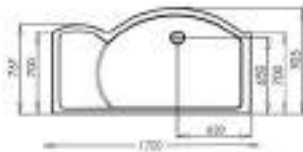

Lumin8 1700 Colossus Tray

Left Hand - FC1L

Size (mm)	Tray Colour	Finish	Code	Cost ex VAT	Cost inc VAT
1700 x 700 LH	White	Matt	FC1L*	£553.67	£664.40
1700 x 700 RH	White	Matt	FC1R*	£553.67	£664.40
1700 x 700 LH	White	Gloss	FCG1L	£580.03	£696.03
1700 x 700 RH	White	Gloss	FCG1R	£580.03	£696.03
1700 x 700 LH	Shimmer Black	Gloss	FCG1LB	£663.38	£796.05
1700 x 700 RH	Shimmer Black	Gloss	FCG1RB	£663.38	£796.05
1700 x 700 LH	Shimmer White	Gloss	FCG1LW	£663.38	£796.05
1700 x 700 RH	Shimmer White	Gloss	FCG1RW	£663.38	£796.05
1700 x 700 LH	Shimmer Grey	Gloss	FCG1LG	£663.38	£796.05
1700 x 700 RH	Shimmer Grey	Gloss	FCG1RG	£663.38	£796.05

1600 x 800 LH	White	Matt	V8GTLW*	£553.66	£664.40
1600 x 800 LH	Grey	Matt	V8GTLG*	£553.66	£664.40
1600 x 800 RH	White	Matt	V8GTRW*	£553.66	£664.40
1600 x 800 RH	Grey	Matt	V8GTRG*	£553.66	£664.40

1450 x 700 LH	White	Matt	FCT1L*	£537.85	£645.42
1450 x 700 RH	White	Matt	FCT1R*	£537.85	£645.42
1450 x 700 LH	White	Gloss	FCTG1L	£564.21	£677.05
1450 x 700 RH	White	Gloss	FCTG1R	£564.21	£677.05
1450 x 700 LH	Shimmer Black	Gloss	FCTG1LB	£648.07	£777.69
1450 x 700 RH	Shimmer Black	Gloss	FCTG1RB	£648.07	£777.69
1450 x 700 LH	Shimmer White	Gloss	FCTG1LW	£648.07	£777.69
1450 x 700 RH	Shimmer White	Gloss	FCTG1RW	£648.07	£777.69
1450 x 700 LH	Shimmer Grey	Gloss	FCTG1LG	£648.07	£777.69
1450 x 700 RH	Shimmer Grey	Gloss	FCTG1RG	£648.07	£777.69