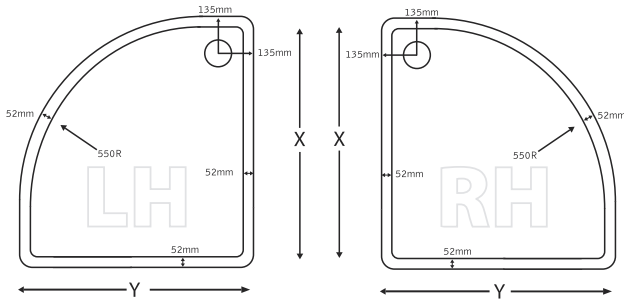

* Left or right handing must be specified

Size (mm)	X	Y	Tray Code	Optional Riser Kit Code	Cost ex VAT	Cost inc VAT
Roman Quadrant Tray						
800mm	x	800mm	RLQ80	RTPK01	£180.79	£216.95
900mm	x	800mm LH	RLQ89L*	RTPK01	£221.61	£265.93
900mm	x	800mm RH	RLQ89R*	RTPK01	£221.61	£265.93
900mm	x	900mm	RLQ90	RTPK01	£221.61	£265.93
900mm	x	760mm LH	RLQ976L*	RTPK02	£250.77	£300.92
900mm	x	760mm RH	RLQ976R*	RTPK02	£250.77	£300.92
1000mm	x	1000mm	RLQ100	RTPK01	£268.27	£321.92
1000mm	x	800mm LH	RLQ108L*	RTPK02	£285.76	£342.91
1000mm	x	800mm RH	RLQ108R*	RTPK02	£285.76	£342.91
1200mm	x	800mm LH	RLQ128L*	RTPK02	£355.74	£426.89
1200mm	x	800mm RH	RLQ128R*	RTPK02	£355.74	£426.89
1200mm	x	900mm LH	RLQ129L*	RTPK02	£355.74	£426.89
1200mm	x	900mm RH	RLQ129R*	RTPK02	£355.74	£426.89
Riser Kits and Waste						
Quadrant Panel Kit + feet				RTPK01	£87.48	£104.97
Off Set Quadrant Panel Kit + feet				RTPK02	£87.48	£104.97
Roman Tray Waste (90mm)				RTW	£34.99	£41.99