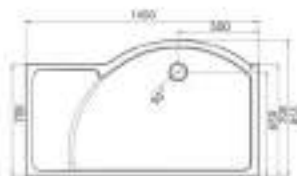

Lumin8 Colossus Tray

(see pages 114 - 115 for Lumin8 Colossus details)

Lumin8 1450 Colossus Tray

Left Hand FCT1L