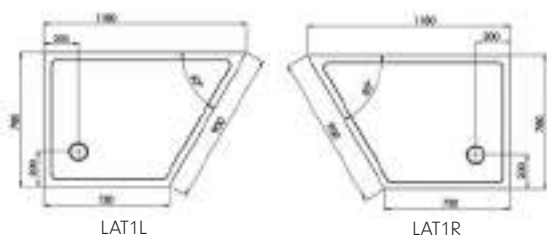

- Embrace Trapezium EAF13S01
- Shower Tray LAT1L
- Shower Basket RSB06

EAF13S01 on a
Left Hand Tray LAT1L

Dimensions: 1180 x 780mm:
760mm Door
900mm Angled Panel
760mm Side Panel

Roman Stone Tray

For best performance we recommend the use of Roman Trapezium Tray. Must indicate left or right handing of the tray e.g. LAT1L