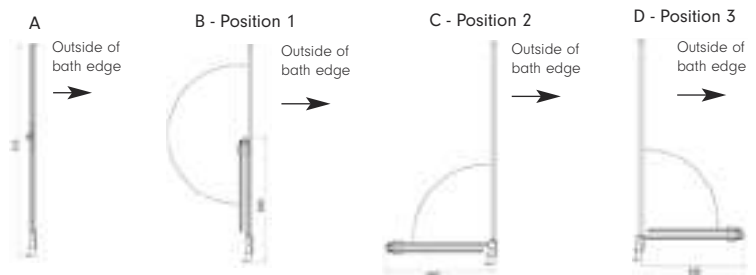

Description	Width (mm)	Adjustments (mm)	Code	Cost ex VAT	Cost inc VAT
Folding Screen	920	895 - 920	EBV13S	£441.42	£529.71