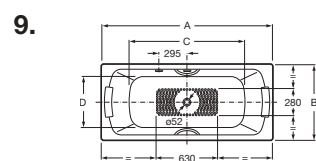

A	B	C	Litr.
1700	1525	310	195
1700	1525	310	130
1600	1425	310	180
1500	1325	310	165

A	B	C	D	Litr.
1800	800	1198	522	210
1700	750	1096	472	210

Standard Gauge – 2mm

Code	Model	Size	TH	Anti-Slip	Grips*	Headrest*	Legset – Type*			RRP
							1	2	Bolt On	
220070001	Swing	1800 x 800mm	0	✓	✓	✓	–	✓	–	£264.60
220170001	Swing	1700 x 750mm	0	✓	✓	✓	–	✓	–	£237.45
220253000	Princess-N	1700 x 750mm	2	✓	✓	✓	✓	✓	–	£221.46
220250001	Princess-N	1700 x 750mm	0	✓	✓	✓	✓	✓	–	£221.46
220950001	Princess-N	1700 x 700mm	0	✓	✓	✓	–	✓	–	£210.32
221573000	Contesa Eco	1700 x 700mm	2	✓	–	–	✓	✓	✓	£159.16
2215K3000	Contesa Eco	1700 x 700mm	2	–	–	–	✓	✓	✓	£150.55
221572000	Contesa Eco	1700 x 700mm	0	–	–	–	✓	✓	✓	£150.55
2370J3000	Contesa	1700 x 700mm	2	✓	–	–	✓	✓	✓	£122.98
2370K3000	Contesa	1700 x 700mm	2	–	–	–	✓	✓	✓	£114.28
2358J0000	Contesa	1700 x 700mm	0	✓	–	–	✓	✓	✓	£122.98
2358K0000	Contesa	1700 x 700mm	0	–	–	–	✓	✓	✓	£114.28
2371J3000	Contesa	1600 x 700mm	2	✓	–	–	✓	✓	✓	£122.98
2371K3000	Contesa	1600 x 700mm	2	–	–	–	✓	✓	✓	£114.28
2359J0000	Contesa	1600 x 700mm	0	✓	–	–	✓	✓	✓	£122.98
2359K0000	Contesa	1600 x 700mm	0	–	–	–	✓	✓	✓	£114.28
2372J3000	Contesa	1500 x 700mm	2	✓	–	–	✓	✓	✓	£122.98
2372K3000	Contesa	1500 x 700mm	2	–	–	–	✓	✓	✓	£114.28
2360J0000	Contesa	1500 x 700mm	0	✓	–	–	✓	✓	✓	£122.98
2360K0000	Contesa	1500 x 700mm	0	–	–	–	✓	✓	✓	£114.28
2215L3000	Carla Eco	1700 x 700mm	2	✓	✓	–	✓	✓	✓	£169.36
2215L2000	Carla Eco	1700 x 700mm	0	✓	✓	–	✓	✓	✓	£169.36
2374L3000	Carla	1700 x 700mm	2	✓	✓	–	✓	✓	✓	£127.42
2374M3000	Carla	1700 x 700mm	2	–	✓	–	✓	✓	✓	£119.33
2374L2000	Carla	1700 x 700mm	0	✓	✓	–	✓	✓	✓	£127.42
2374M2000	Carla	1700 x 700mm	0	–	✓	–	✓	✓	✓	£119.33
2375L3000	Carla	1600 x 700mm	2	✓	✓	–	✓	✓	✓	£127.42
2375M3000	Carla	1600 x 700mm	2	–	✓	–	✓	✓	✓	£119.33
2376L3000	Carla	1500 x 700mm	2	✓	✓	–	✓	✓	✓	£127.42
2376M3000	Carla	1500 x 700mm	2	–	✓	–	✓	✓	✓	£119.33