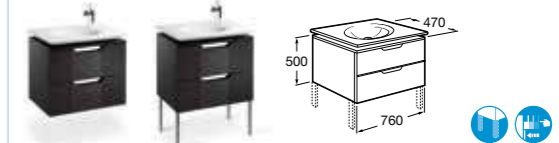

856451... Unit for 800mm basin **£996.48**

816406001 Optional legs (pair) **£57.06**

S28LIS000 Optional EU to UK adaptor for space-saving waste **£3.62**

Replace ... in the product code with the code for your preferred furniture colour:

764 Gloss White, **770** Gloss Anthracite Grey, **771** Gloss Taupe