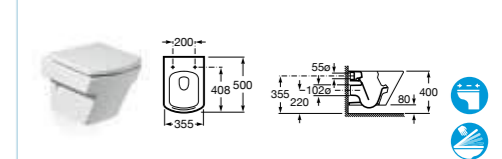

346627000 Wall-hung WC pan **£550.25**

801622004 Soft-close seat **£114.76**