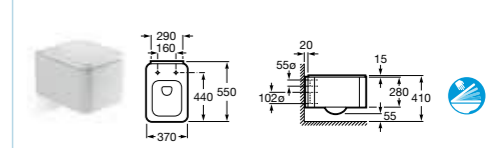

346577000 Wall-hung WC pan **£597.40**
801572004 Soft-close seat **£167.48**