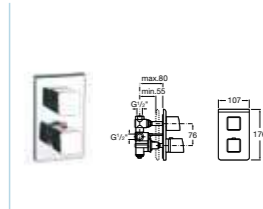

5A2950C00 Built-in thermostatic bath or shower mixer £456.92