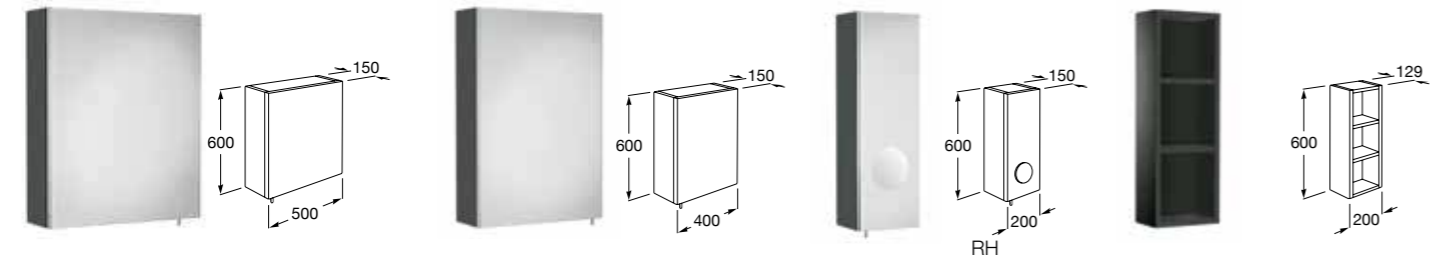

LUNA MIRRORED CABINETS

- **856840...** Mirrored cabinet 500 x 600mm **£203.53**
- **856839...** Mirrored cabinet 400 x 600mm **£192.82**
- **856841...** Mirrored cabinet 200 x 600mm LH **£171.40**
- **856843...** Mirrored cabinet 200 x 600mm RH **£171.40**
- **856842...** Shelf unit 200 x 600mm **£117.83**

Replace ... in the product code with the code for your preferred furniture colour: **806** Gloss White, **153** Gloss Anthracite Grey, **154** Textured Wenge, **155** Textured Oak, **222** Walnut, **201** Wenge.

Luna mirrored cabinets can be combined into many different combinations, some of which are shown below: