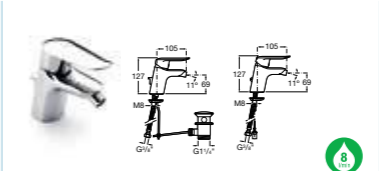

5A6027C00 Bidet mixer with pop-up waste **£208.74**
5A6127C00 Bidet mixer **£191.28**