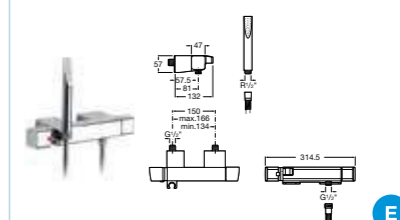

5A1350C00 Wall-mounted thermostatic shower mixer with kit £384.34