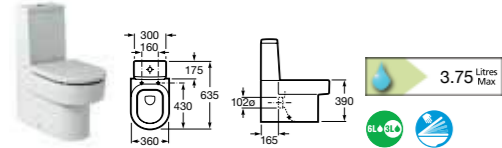

342567000 WC pan – moulded back-to-wall **£385.44**

341567000 Close-coupled cistern – 6/3 litres **£326.99**

801562004 Soft-close seat **£130.79**