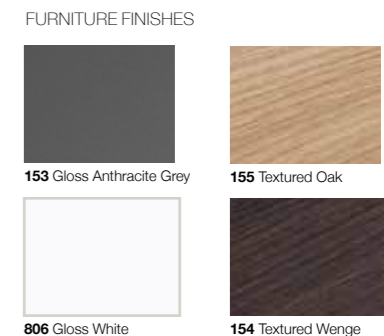

THE GAP

- 856526... Unit with drawer for 650mm basin **£507.28**
  - 856525... Unit with drawer for 600mm basin **£456.57**
  - 856524... Unit with drawer for 550mm basin **£405.83**
  - 856523... Unit with drawer for 500mm basin **£367.78**
  - 816405001 Optional legs (pair) **£57.06**
  - S28LIS000 Optional EU to UK adaptor for space-saving waste **£3.62**
2. Replace ... in the product code with the code for your preferred furniture colour: **576** Matt White, **577** Matt Grape

- 856522... Unit with door for 450mm basin **£355.11**
  - 856521... Unit with door for 400mm basin **£342.42**
  - 856520... Unit with door for 350mm basin **£329.74**
  - S28LIS000 Optional EU to UK adaptor for space-saving waste **£3.62**
2. Replace ... in the product code with the code for your preferred furniture colour: **576** Matt White, **577** Matt Grape

- 856528... Column unit LH **£434.82**
  - 856527... Column unit RH **£434.82**
2. Replace ... in the product code with the code for your preferred furniture colour: **576** Matt White, **577** Matt Grape

A	B	C
650	570	470
600	520	470
550	470	470
500	420	420

2. 327473000 Basin 650 x 470mm – 1 taphole **£145.16**
   - 327474000 Basin 600 x 470mm – 1 taphole **£114.74**
   - 327475000 Basin 550 x 470mm – 1 taphole **£94.66**
   - 32747J000 Basin 550 x 470mm – 0 taphole **£94.66**
   - 327476000 Basin 500 x 420mm – 1 taphole **£92.15**
   - 337470000 Pedestal **£59.33**
   - 337471000 Semi-Pedestal **£74.47**

A	B	C
450	370	420
400	335	320
350	285	320

2. 327477000 Cloakroom Basin 450 x 420mm – 1 taphole **£80.78**
   - 32747K000 Cloakroom Basin 450 x 420mm – 0 taphole **£80.78**
   - 327478000 Cloakroom basin 400 x 320mm – 1 taphole **£65.63**
   - 327479000 Cloakroom basin 350 x 320mm – 1 taphole **£65.63**
   - 337470000 Pedestal **£59.33**
   - 337471000 Semi-Pedestal for 450 basin **£74.47**
   - 337472000 Semi-Pedestal for 400 and 350 basins **£53.00**

THE GAP UNIK