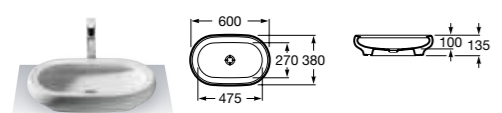

327653000 Basin - 1 taphole **£199.30**

KHROMA

327654000 Basin - 0 taphole **£175.01**

ART

327220000 Basin - 0 taphole (no overflow) **£235.17**

ART

327221000 Basin - 0 taphole (no overflow) **£287.60**

ORBITA