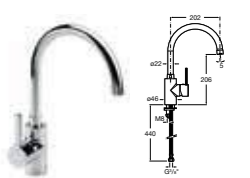

5A8460C00 Kitchen mixer with swivel spout **£167.99**

MONODIN-N

5A3007C00 Basin mixer with pop-up waste **£127.67**
5A3107C00 Basin mixer **£114.23**

5A3207C0R Basin mixer with smooth body and 1/2 inch tails **£110.37**