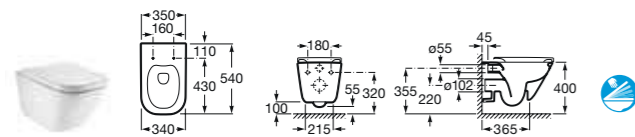

CleanRim The Gap - wall-hung

34647L000 Rimless wall-hung WC pan with fixing kit **£250.00**
801472004 Soft-close seat and cover **£93.40**
801470004 Seat and cover **£70.69**