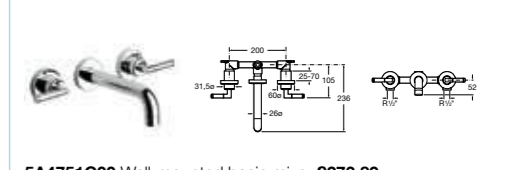

LOFT ELITE

5A3051C00 Basin mixer with pop-up waste £253.95

5A4451C00 Deck-mounted basin mixer with pop-up waste £370.96

5A4751C00 Wall-mounted basin mixer £273.89

5A6051C00 Bidet mixer with pop-up waste £253.95