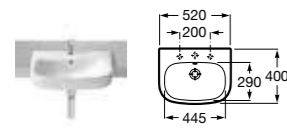

1. **32799S000** Semi-recessed basin 520 x 400 - 1 taphole **£170.00**
2. Please note the basin template is printed on the product box.