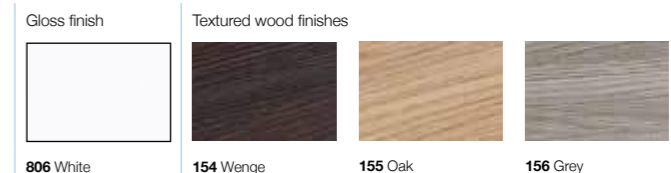

MINI

806 White, 154 Wenge, 155 Oak, 156 Grey