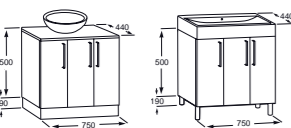

1. **750mm base units for on-countertop/vanity basins - Gloss White**
2. 856BU3000 Base unit **£449.38**
   - 856WT2000 Countertop **£98.31**
   - 856DL0300 Optional decorative leg (1) **£20.02**
   - 856NP3000 Optional plinth and plinth legs **£51.97**