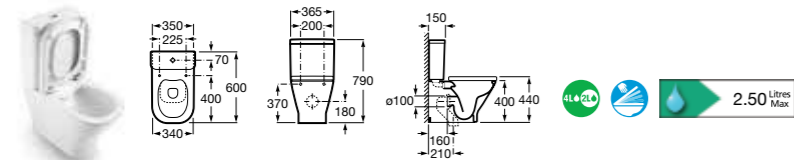

CLEANRIM THE GAP

CleanRim The Gap - close-coupled

34273700H Rimless WC pan – moulded back-to-wall - with cutout at the side of the pan for isolation valve **£188.60**
342737000 Rimless WC pan – moulded back-to-wall - no cutout for isolation valve **£188.60**
34173C000 Close-coupled cistern – 4/2 litres **£197.92**
801732004 Soft-close seat **£110.60**
801730004 Seat **£81.50**

CleanRim The Gap flushes from an efficient distributor at the back of the toilet which has allowed us to reduce the flush volume. It is also extremely hygienic and very easy to clean.