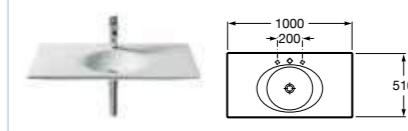

327897000 Basin – 1 taphole **£330.14**