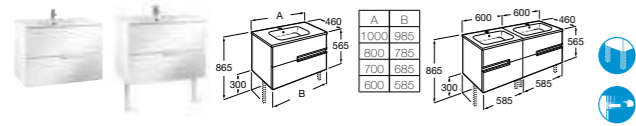

VICTORIA-N ADDITIONAL COMPLEMENTARY FURNITURE

Victoria-N Unik basin and furniture with 2 drawers

- 855830... 1200mm (double basin) **£835.20**
- 855831... 1000mm **£494.93**
- 855832... 800mm **£433.06**
- 855833... 700mm **£408.31**
- 855834... 600mm **£383.57**
- 816413001 Optional legs (pair) – 300mm **£23.06**

Replace... in the product code with the code for your preferred furniture colour **153** Gloss Anthracite Grey, **154** Textured Wenge, **155** Textured Oak, **806** Gloss White