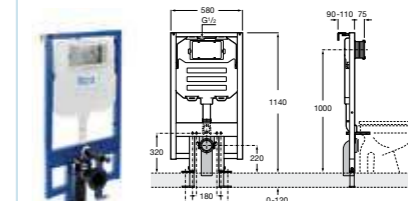

- 890090000 Pro wall-hung WC bracket with cistern (1090mm high) **£219.09**

- 890090100 Basic WC bracket with concealed cistern **£174.64**

- 890080000 Duplo-N short projection low flush (80mm depth*) **£269.10**
- *80mm cistern depth, minimum 90mm depth required for installation.