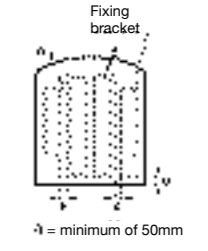

Requires mains connection.

VICTORIA-N

813050001 250mm **£61.86**

813051001 90mm **£37.12**

VICTORIA BASIC UNIK

813049001 Mirror light **£49.03**

Requires mains connection.

DEMISTERS