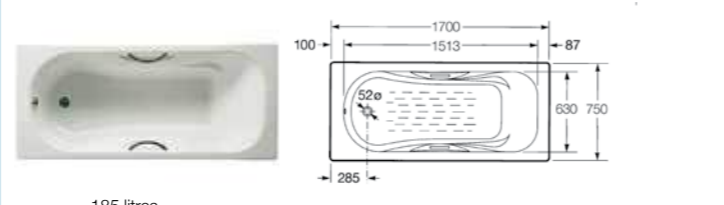

1. 185 litres
2. **232070000** Bath – 2 taphole **£584.42**
   - **526803010** Grips **£86.29**
   - **291053000** Optional headrest (white) **£96.72**