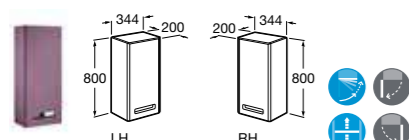

856528... Column unit LH **£434.82**

856527... Column unit RH **£434.82**

Replace ... in the product code with the code for your preferred furniture colour:

576 Matt White, **577** Matt Grape

Furniture finishes