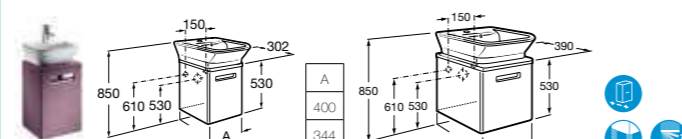

856522... Unit with door for 450mm basin **£355.11**

856521... Unit with door for 400mm basin **£342.42**

856520... Unit with door for 350mm basin **£329.74**

S28LIS000 Optional EU to UK adaptor for space-saving waste **£3.62**

Replace ... in the product code with the code for your preferred furniture colour:

576 Matt White, **577** Matt Grape