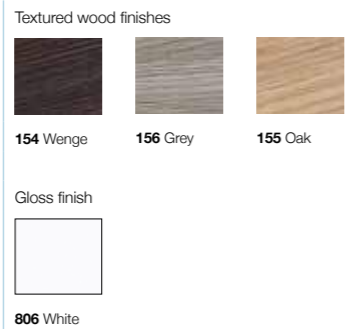

MINI

856692... Mirrored Cabinet **£166.73**
Replace ... in the product code with the code for your preferred furniture colour: **154** Textured Wenge, **155** Textured Oak, **156** Textured Grey, **806** Gloss White

Refer to page 161 for more in the Mini range