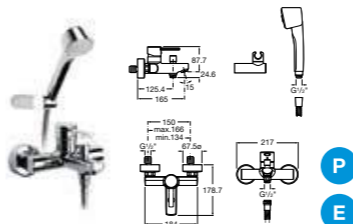

5A0160C00 Wall-mounted bath-shower mixer with kit **£180.27**