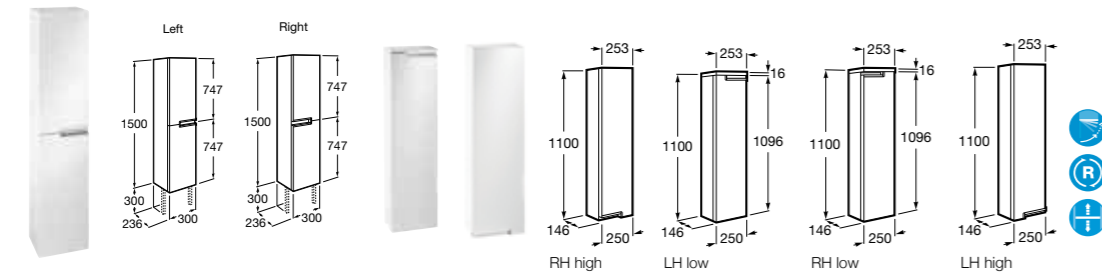

Victoria-N column unit

- 856660... 2 soft-close doors **£247.47**
- 816413001 Optional legs (pair) – 300mm **£23.06**
- 856661... 1 soft-close door – RH for high installation/LH for low installation **£185.60**
- 856662... 1 soft-close door – RH for low installation/LH for high installation **£185.60**

Replace... in the product code with the code for your preferred furniture colour **153** Gloss Anthracite Grey, **154** Textured Wenge, **155** Textured Oak, **806** Gloss White

Victoria-N mirror

- 856663... 1200 x 700mm **£185.60**
- 856664... 1000 x 700mm **£86.62**
- 856665... 800 x 700mm **£74.24**
- 856666... 700 x 700mm **£68.06**
- 856667... 600 x 700mm **£61.86**

Replace... in the product code with the code for your preferred furniture colour **153** Gloss Anthracite Grey, **154** Textured Wenge, **155** Textured Oak, **806** Gloss White

Victoria-N mirror light

- 813050001 250mm (double) **£61.86**
- 813051001 90mm (single) **£37.12**

FURNITURE FINISHES

WALL-HUNG AND BACK-TO WALL WC OPTIONS