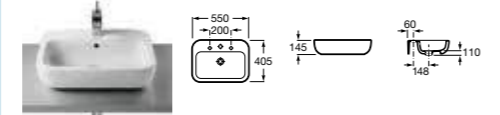

SOFIA

- 327220000 Basin – 0 taphole **£252.44**

ELEMENT

- 327576000 Basin – 1 taphole **£315.55**

- 327572000 Basin – 0 taphole **£455.60**

KHROMA

327655000 Basin - 0 taphole **£281.28**

KHROMA