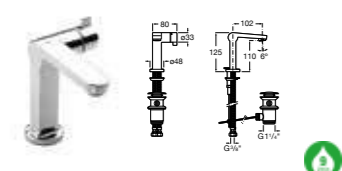

SINGLES-PRO

5A3036C00 Basin mixer with pop-up waste £282.21