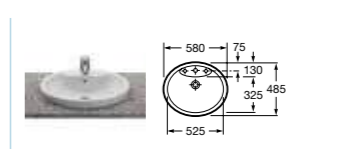

- **327515000** In countertop basin – 1 taphole **£190.64**