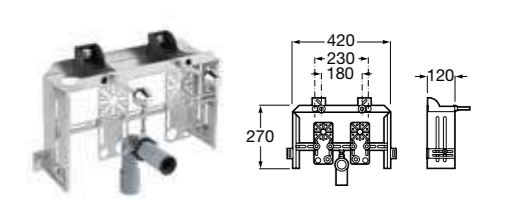

BASIN OPTION WALL-HUNG AND BACK-TO-WALL BIDET OPTIONS

- 890093000 Pro basin support bracket **£201.80**

- 890091000 Pro wall-hung bidet bracket **£201.80**

- 890091100 Basic wall-hung and back-to-wall bidet bracket **£144.71**