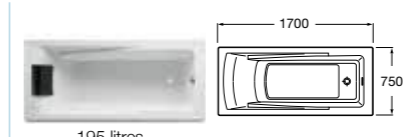

195 litres

248162000 Bath with headrest – 0 taphole **£510.04**