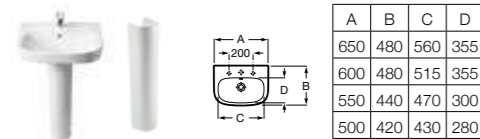

A bidet cover is not available for the Nexo wall-hung bidet.

DEBBA

- 32599300U** Basin 650 x 480mm – 1 taphole **£86.66**
- 32599400U** Basin 600 x 480mm – 1 taphole **£82.88**
- 32599500U** Basin 550 x 440mm – 1 taphole **£75.35**
- 325995001** Basin 550 x 440mm – 2 taphole **£75.35**
- 32599600U** Basin 500 x 420mm – 1 taphole **£75.35**
- 33599000U** Pedestal **£49.37**
- 33799100U** Semi-pedestal **£72.00**