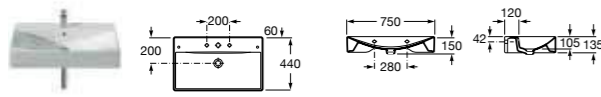

DIVERTA

- 327110000 Basin – 1 taphole **£264.92**