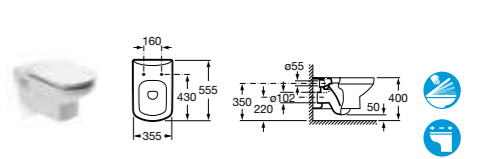

- **346517000** Wall-hung WC pan **£404.91**
- **801512004** Soft-close seat **£105.77**
- **801511004** Seat **£84.89**