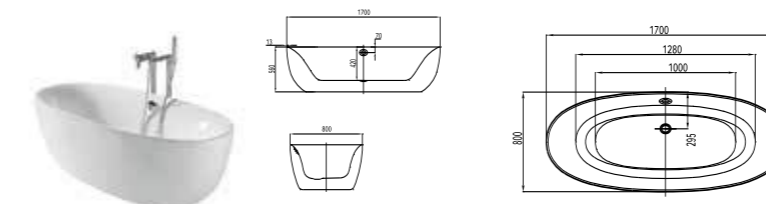

GEORGIA

210 litres

248159001 One piece bath and panel – 0 taphole (waste included) **£2,278.71**

247518000 Optional headrest (white) **£90.45**

VIRGINIA

175 litres

248313000 One piece bath 1700 x 800mm – 0 taphole **£1,606.84**