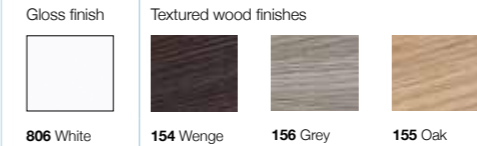

Basin, furniture and mirror

855865... Basin and furniture with mirror **£257.09**

806 White **154** Wenge **156** Grey **155** Oak