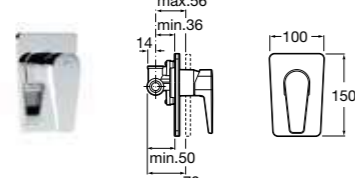

5A2231C00 Built-in bath or shower mixer **£140.47**