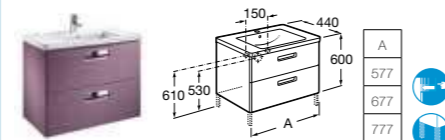

855712... Basin and furniture 800mm **£658.27**

855711... Basin and furniture 700mm **£609.96**

855710... Basin and furniture 600mm **£573.71**

855T12... Basin, furniture and Targa basin mixer 800mm **£759.73**

855T11... Basin, furniture and Targa basin mixer 700mm **£711.41**

855T10... Basin, furniture and Targa basin mixer 600mm **£663.11**

816405001 Optional legs (pair) **£57.06**

S28LIS000 Optional EU to UK adaptor for space-saving waste **£3.62**

Replace ... in the product code with the code for your preferred furniture colour:

576 Matt White, **577** Matt Grape