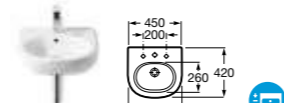

1. **32724S000** Semi-recessed basin – 1 taphole **£236.68**
2. Please note the basin template is printed on the product box.

- **327245000** Cloakroom basin – 1 taphole **£111.06**
- **337240000** Pedestal **£99.35**
- **337241000** Semi-pedestal **£96.42**