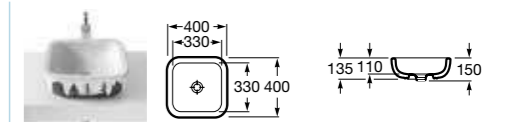

- 32765L00U London basin – 0 taphole **£300.03**