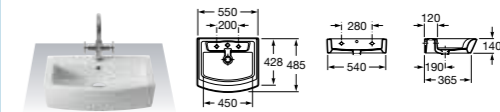

- 327881000 Basin – 1 taphole £256.01
- 337620000 Pedestal £134.54
- 337621000 Semi-pedestal £103.78