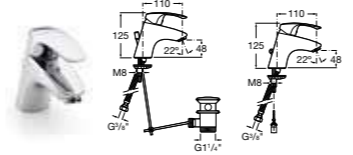

5A8460C00 Kitchen mixer with swivel spout **£167.99**

MONODIN-N

5A3007C00 Basin mixer with pop-up waste **£127.67**
5A3107C00 Basin mixer **£114.23**

5A3207C0R Basin mixer with smooth body and 1/2 inch tails **£110.37**