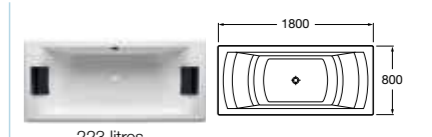

223 litres

248163000 Double-ended Bath with headrests – 0 taphole **£602.47**