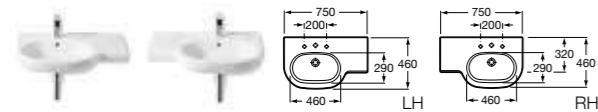

MERIDIAN-N

- 32724B000** Basin 1000 x 460mm – 1 taphole **£312.53**
- 32724D000** Basin 850 x 460mm – 1 taphole **£287.52**
- 327240000** Basin 700 x 460mm – 1 taphole **£262.53**
- 337240000** Pedestal **£99.35**
- 337241000** Semi-pedestal **£96.42**
- 816291001** Optional towel rail **£72.50**