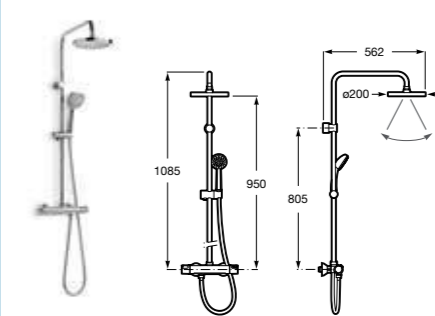

VICTORIA (V2)-T

5A9718C00 Wall-mounted thermostatic shower column with kit 406.64