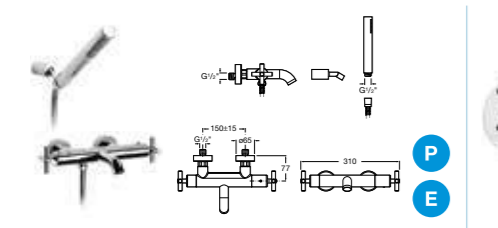

LOFT-T

5A1143C00 Wall-mounted thermostatic bath-shower mixer with kit **£479.88**