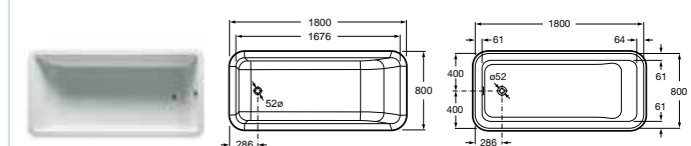

248158001 Acrylic one piece bath and panel – 0 taphole (waste included) **£2,493.98**
247704000 Acrylic bath for recessed installation – 0 taphole **£993.84**