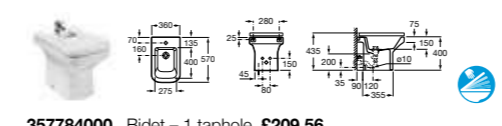

- **357784000** Bidet – 1 taphole **£209.56**
- **806782004** Soft-close bidet cover **£111.76**
- **806780004** Bidet cover **£93.13**