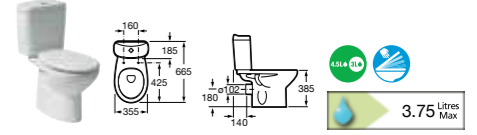

- **342396000** WC pan - open back **£91.10**
- **34139R000*** Close-coupled cistern - 6/3 litres **£147.67**
- **8013SC005** Soft-close seat **£71.23**
- **8013U0004** Seat **£40.92**
- **34239S000 ECO** WC pan - open back **£84.46**
- **34139U000* ECO** Close-coupled cistern - 4.5/3 litres **£134.31**
- **8013SC005** Soft-close seat **£71.23**
- **8013U0004** Seat **£40.92**