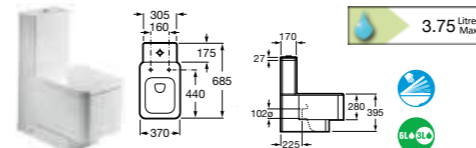

ELEMENT

327572000 On countertop basin – 0 taphole **£455.60**

327570000 Basin 600 x 505mm – 0 taphole **£408.74**
327571000 Basin 600 x 505mm – 1 taphole **£436.77**

327576000 On countertop basin – 1 taphole **£315.55**