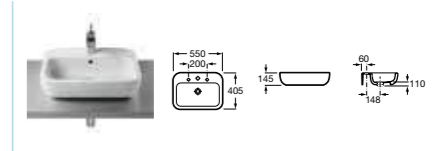

327653000 On countertop basin – 1 taphole **£199.30**