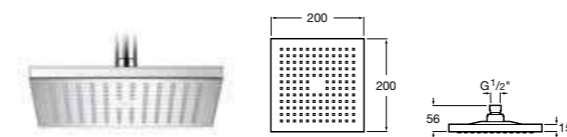

5B2350C00* Square shower head, 200 x 200mm, ABS chrome **£33.33**