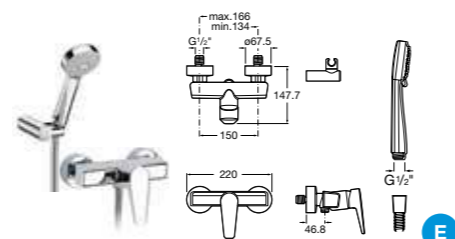

5A2031C02 Wall-mounted shower mixer with kit **£200.30**