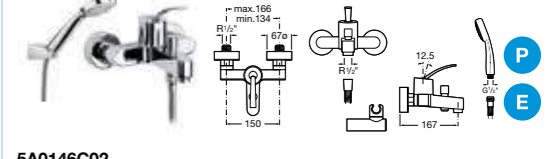

5A0146C02 Wall-mounted bath-shower mixer with kit **£257.94**