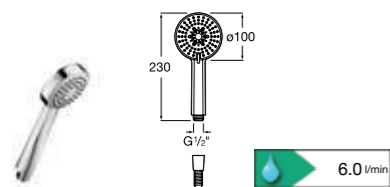

HANDSETS

STELLA

5B9B03C00 1 function: Rain **£23.57**