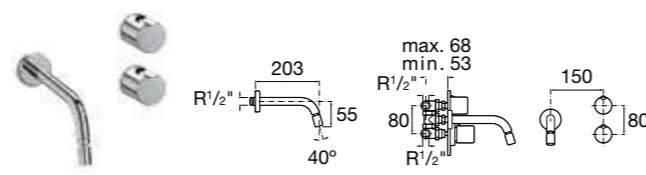

5A6462C00 Wall-mounted bidet mixer **£159.58**