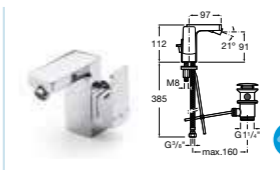

5A4001C00 Basin mixer with side handle and pop-up waste £322.50

5A3801C00 Basin mixer with separate handle and pop-up waste £378.38

5A4701C00 Wall-mounted basin mixer £360.91

5A6001C00 Bidet mixer with pop-up waste £240.99