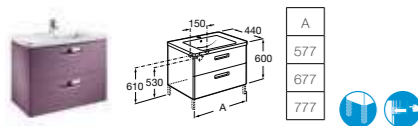

THE GAP UNIK