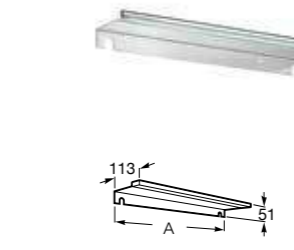

DELIGHT

A
800
500
280
150

- **813055001** LED mirror light 800mm **£253.94**
- **813054001** LED mirror light 500mm **£162.99**
- **813053001** LED mirror light 280mm **£114.87**
- **813052001** LED mirror light 150mm **£96.73**