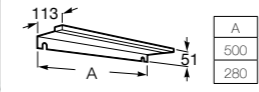

SMARTLIGHT

Smartlight regulates both the colour and the intensity of the light.
The light can be changed to one of three modes: makeup, shaving or environment.

- **813072000** Smartlight LED 500mm **£207.00**
- **813071000** Smartlight LED 280mm **£155.25**