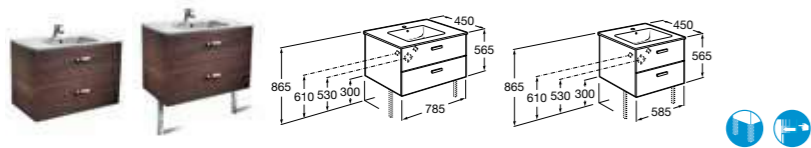

VICTORIA BASIC UNIK

- 855852... Basin and furniture 800mm **£368.41**
  - 855854... Basin and furniture 600mm **£306.89**
  - 855857... Basin and furniture 800mm with mirror and light **£429.80**
  - 855859... Basin and furniture 600mm with mirror and light **£368.41**
  - 816413001 Optional legs (pair) **£23.06**
2. Replace ... in the product code with the code for your preferred furniture colour: **201** Wenge, **222** Walnut, **806** Gloss White