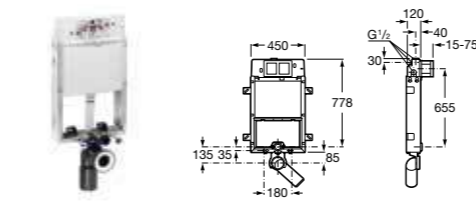

- 890090000 Pro wall-hung WC bracket with cistern (1090mm high) **£219.09**

- 890090100 Basic WC bracket with concealed cistern **£174.64**

- 890080000 Duplo-N short projection low flush (80mm depth*) **£269.10**
- *80mm cistern depth, minimum 90mm depth required for installation.