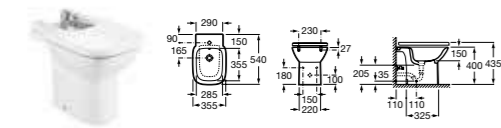

- **355994000** Floorstanding bidet **£146.00**
- **8069D2004** Soft-close bidet cover **£75.00**