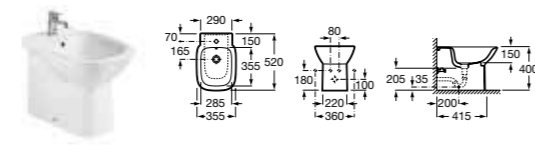

- **355997000** Back-to-wall bidet **£156.00**