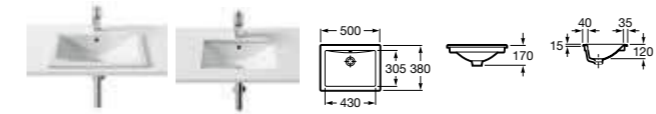

HALL

327882000 Basin - 0 taphole **£244.90**

327882C0 Basin - 1 taphole **£244.90**

KALAHARI

327894000 Basin - 1 taphole **£214.07**

DIVERTA

327116000 Basin - 1 taphole **£188.95**

DIVERTA