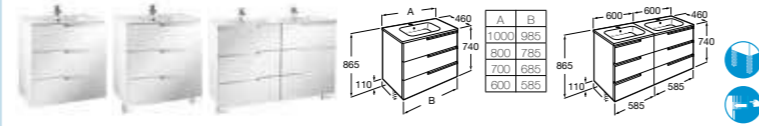

Victoria-N Unik basin and furniture with 3 drawers

- 855835... 1200mm (double basin) **£927.99**
- 855836... 1000mm **£556.80**
- 855837... 800mm **£494.93**
- 855838... 700mm **£470.18**
- 855839... 600mm **£445.44**
- 816555001 Optional legs (pair) – 110mm **£27.22**