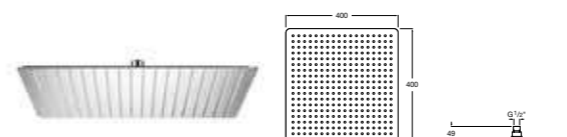

5B2850C00* Square shower head, 400 x 400mm, Polished stainless steel **£283.33**