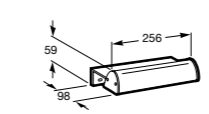

Requires mains connection.

VICTORIA-N

813050001 250mm **£61.86**

813051001 90mm **£37.12**

VICTORIA BASIC UNIK

813049001 Mirror light **£49.03**

Requires mains connection.

DEMISTERS