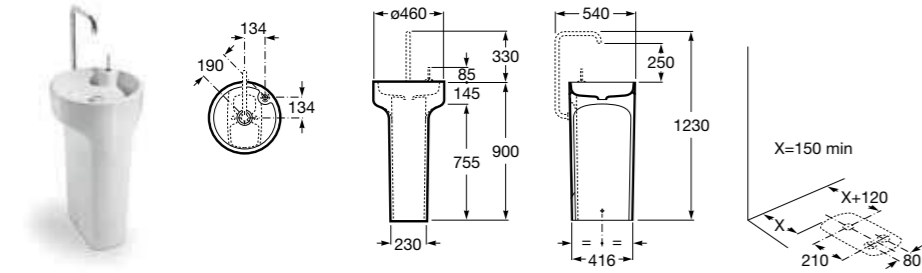

VICTORIA BASIC UNIK

806 White, 201 Wenge, 222 Walnut

AMBERES

893030001 Freestanding basin solution including tap **£1,614.29**

PRISMA

327540000 Double basin 1200 x 460mm – 1 taphole per basin **£258.75**
 327544000 Basin LH 900 x 460mm – 1 taphole **£186.30**
 327543000 Basin RH 900 x 460mm – 1 taphole **£186.30**
 327546000 Basin 600 x 460mm – 1 taphole **£144.90**