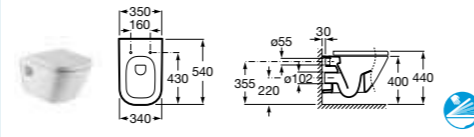

346477000 Wall-hung WC pan **£309.24**

801472004 Soft-close seat **£93.40**

801470004 Seat **£70.69**