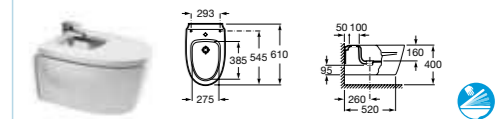

357655000 Wall-hung bidet – 1 taphole **£425.04**
806652... Cushioned soft-close bidet cover (colours) **£212.52**
806652004 Soft-close bidet cover (white) **£175.01**

Replace ... in the product code with the code for your preferred colour:
F2T Street Grey, **F3T** Passion Red