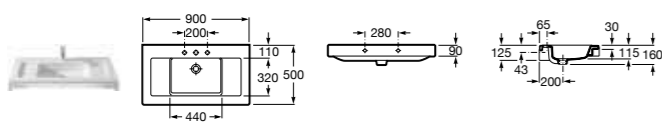

- 327632000 Basin – 1 taphole £283.45