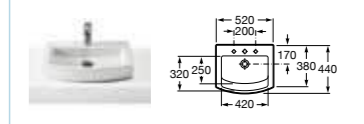

327882000 On countertop basin – 0 taphole **£244.90**

327882CT0 On countertop basin – 1 taphole **£244.90**