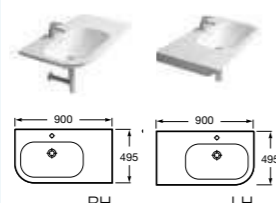

- **327649000** Asymmetrical wall-hung basins 900 x 495 LH 1 taphole **£254.00**
- **327648000** Asymmetrical wall-hung basins 900 x 495 RH 1 taphole **£254.00**