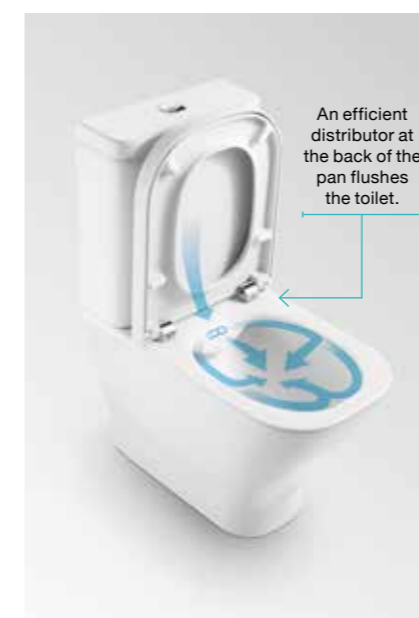

Bidet options available which offer back-to-wall, floorstanding and wall-hung solutions.

NEW PRODUCT

Debba suite ([id 146-148](#)), Debba standard furniture ([id 148, 160](#)), Victoria (V2) Brassware ([id 188](#)), PL1 operating panel ([id 151](#)), Installation system ([id 151](#)), Shower enclosure not available in the UK.

CLEANRIM

The Gap wall-hung WC

The popular CleanRim The Gap has been expanded to include a wall-hung version. CleanRim The Gap incorporates hidden fixations and distributors to allow water to be distributed evenly for each flush. Compatible with all our installation systems and contemporary PL operating panels.