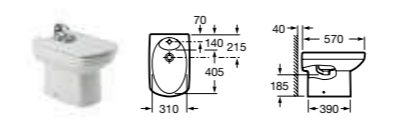

- **357514000** Bidet – 1 taphole **£211.50**
- **806510004** Bidet cover **£84.89**