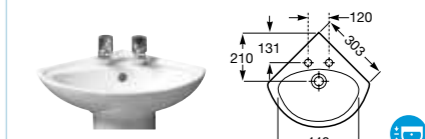

MADRID

- **475110000** Corner basin 303 x 303mm – 1 taphole **£88.34**
- **475111000** Corner basin 303 x 303mm – 2 taphole **£93.43**
- **331300004** Pedestal **£42.93**