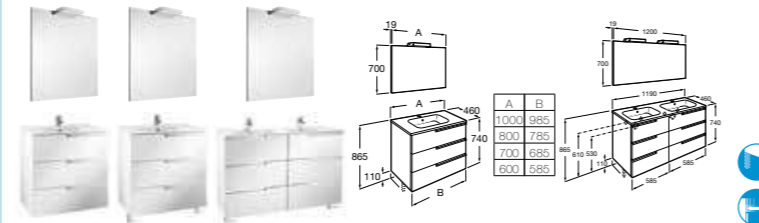

Victoria-N Unik basin and furniture with 3 drawers, mirror and light

- 855845... 1200mm (double basin) - 2 lights **£989.85**
- 855846... 1000mm **£618.66**
- 855847... 800mm **£556.80**
- 855848... 700mm **£532.04**
- 855849... 600mm **£507.31**
- 816555001 Optional legs (pair) – 110mm **£27.22**