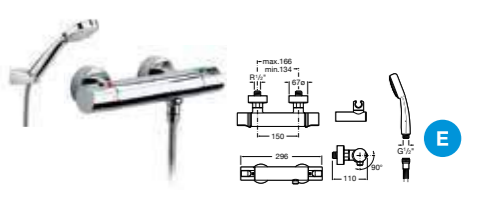

5A1346C02 Wall-mounted thermostatic shower mixer with kit **£328.39**