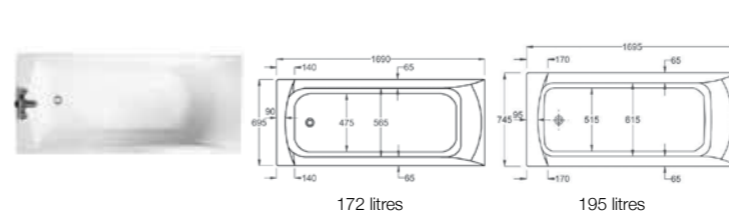

GIRALDA

172 litres
123501000 Bath 1700 x 750mm – 0 taphole **£312.53**
123503000 Bath 1700 x 700mm – 2 taphole **£312.53**
123502000 Bath with grips 1700 x 750mm – 0 taphole **£312.53**