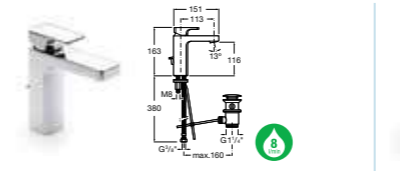

5A3401C00 Extended basin mixer with pop-up waste £325.97

L90

5A3001C00 Basin mixer with pop-up waste £244.49

5A3201C00 Basin mixer £233.00