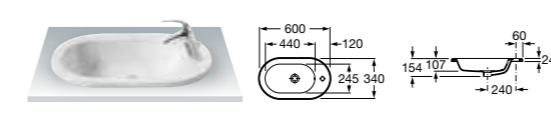

327565000 Basin - 0 taphole **£227.94**

MERIDIAN-N

32724E000 Basin - 1 taphole **£194.33**

ACCESSORIES

Our extensive range of bathroom accessories covers a wide range of styles and finishes to allow you to find the perfect finishing touch for your bathroom. Each range radiates its own individual style to make a unique and innovative collection.