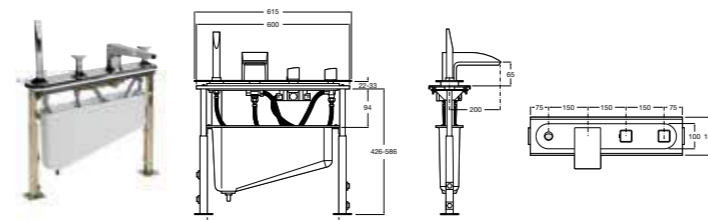

5A2650C00 Deck-mounted thermostatic bath-shower mixer with kit £1,135.97