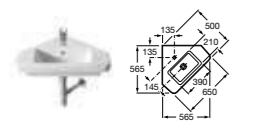

- **32778C000** Corner basin – 1 taphole **£168.81**