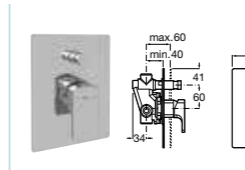

5A0601C00 Built-in bath-shower mixer £279.41