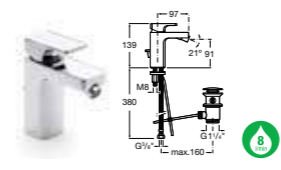

5A4001C00 Basin mixer with side handle and pop-up waste £322.50

5A3801C00 Basin mixer with separate handle and pop-up waste £378.38

5A4701C00 Wall-mounted basin mixer £360.91

5A6001C00 Bidet mixer with pop-up waste £240.99