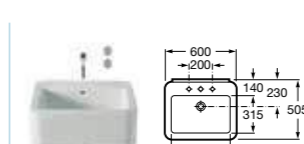

327570000 Basin 600 x 505mm – 0 taphole **£408.74**
327571000 Basin 600 x 505mm – 1 taphole **£436.77**