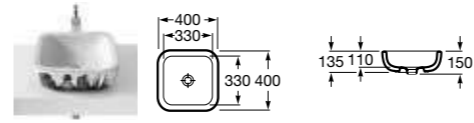

URBAN

- 32765S00U Barcelona basin – 0 taphole **£300.03**