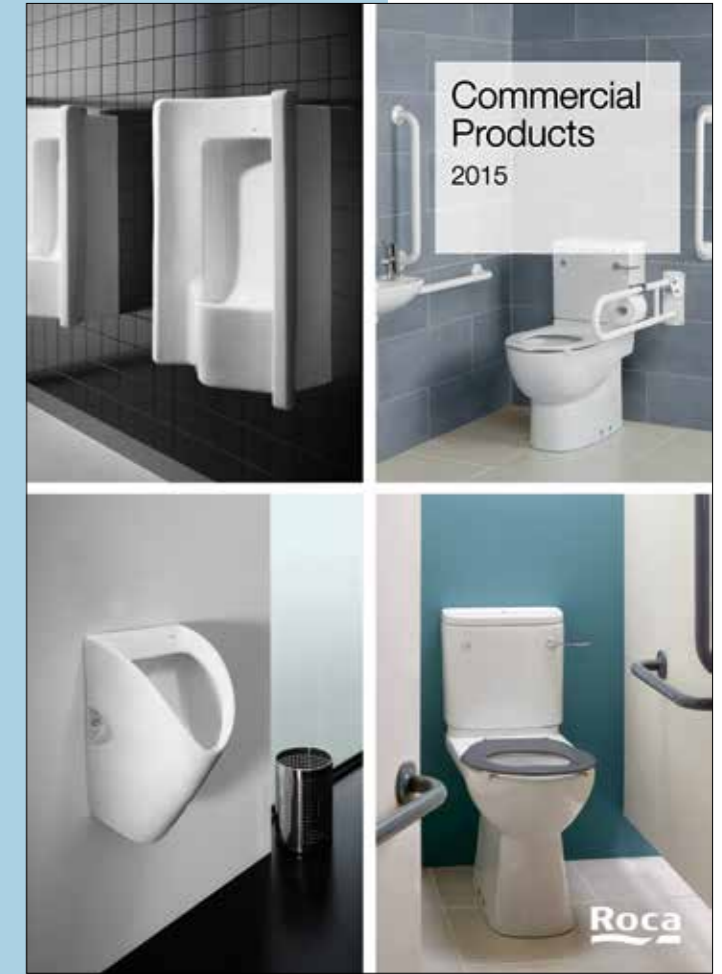

Furniture Sample BROCHURE

Request a copy of our furniture sample booklet to see all the furniture finishes available from Roca.*

Email marketing@uk.roca.net to request a copy today.