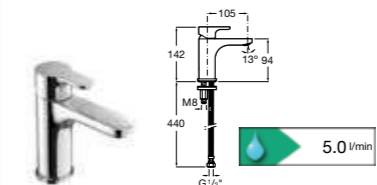

L20

5A3009C00 Basin mixer with pop-up waste **£88.48**

5A3109C00 Basin mixer **£80.33**

5A3209C00 Basin mixer with smooth body **£80.33**

Due to the Cold Start system, the handle of this product turns 110° to the left only so may not be compatible with basins where the taphole is situated in the back right corner.