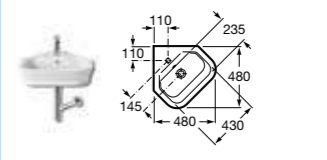

- 32747R000 Corner basin – 1 taphole **£150.21**