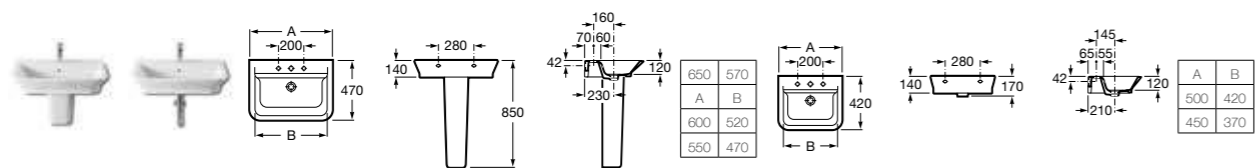

- 327518000 Corner basin LH – 1 taphole **£204.55**
- 327519000 Corner basin RH – 1 taphole **£204.55**

DIVERTA

- 327110000 Basin – 1 taphole **£264.92**

- 327111000 Basin – 1 taphole **£194.01**

THE GAP

- 327473000 Basin 650 x 470mm – 1 taphole **£145.16**
- 327474000 Basin 600 x 470mm – 1 taphole **£114.74**
- 327475000 Basin 550 x 470mm – 1 taphole **£94.66**
- 32747J000 Basin 550 x 470mm – 0 taphole **£94.66**
- 327476000 Basin 500 x 420mm – 1 taphole **£92.15**
- 327477000 Basin 450 x 420mm – 1 taphole **£80.78**
- 32747K000 Basin 450 x 420mm – 0 taphole **£80.78**
- 337470000 Pedestal **£59.33**
- 337471000 Semi-pedestal **£74.47**