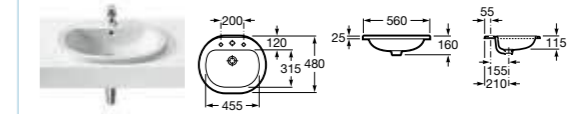

CORAL-N

327898000 Basin - 1 taphole **£205.94**