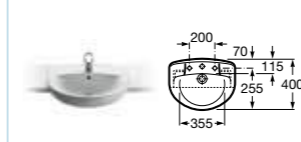

- **32739E000** Semi-recessed basin - 1 taphole **£153.73**
- **32739F000** Semi-recessed basin - 2 taphole **£153.73**
  Please note the basin template is printed on the product box.