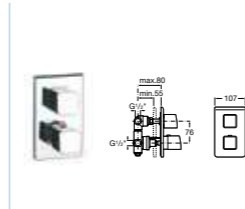

5A2850C00 Built-in thermostatic bath-shower mixer £577.87