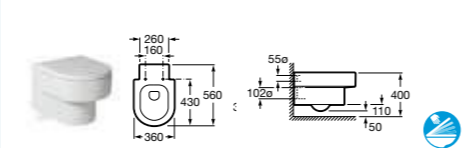

801562004 Soft-close seat **£130.79**

346567000 Wall-hung WC pan **£457.80**

801562004 Soft-close seat **£130.79**

357564000 Bidet – 1 taphole **£294.31**

806560004 Bidet cover **£75.82**

357565000 Wall-hung bidet – 1 taphole **£392.39**