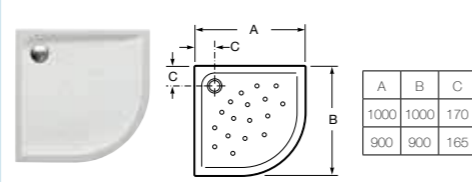

MALTA ANGULAR

- 373511000 1000 x 1000mm **£300.52**
- 373507000 900 x 900mm **£287.66**
- 506404400 90ø waste **£71.27**

*Vitreous china shower trays must be fitted with a 90mm waste (506404400 – £71.27) unless otherwise specified.

Accessible Product SOLUTIONS

We have recently launched new accessible products. Included in the range is a comfort height WC which is taller than an average WC, meaning it is easier for taller people, as well as those with back or joint problems, or those who require extra assistance.

Included in the new brochure are also details of our new Doc M packs, offering solutions for disabled washroom solutions.

Email marketing@uk.roca.net to request a copy of our new commercial brochure today.