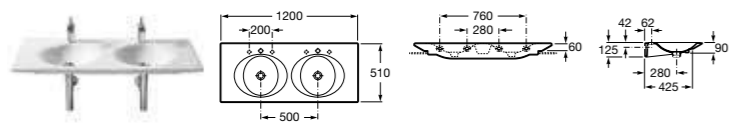

KALAHARI

- 327896000 Double basin – 1 taphole per bowl £408.74