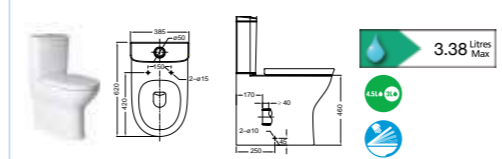

- **3418CP000** ECO Colina comfort height WC pan – moulded back-to-wall **£192.82**
- **3419CC000** ECO Close-coupled cistern – 4.5/3 litres **£96.41**
- **8019CS004** Soft-close seat **£64.27**