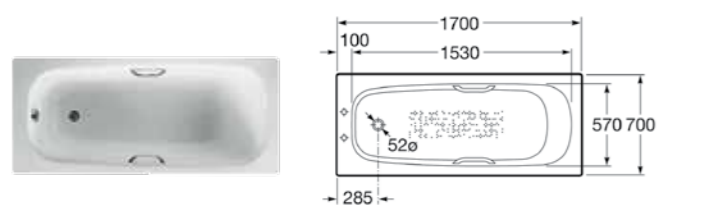

MARTINA

CONTINENTAL

1. 182 litres
2. **231260000** Bath with anti-slip – 2 taphole **£513.28**
   - **023001014** Grips **£31.45**