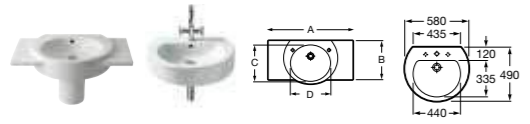

HAPPENING

327560000 Basin 900 x 475mm – 0 taphole **£435.34**

327561000 Basin 800 x 475mm – 0 taphole **£424.40**

327561LHO Basin 800 x 475mm – 1 LH taphole **£424.40**

327561RHO Basin 800 x 475mm – 1 RH taphole **£424.40**

327564000 Basin 700 x 430mm – 0 taphole **£426.93**

327563000 Basin 580 x 490mm – 1 taphole **£306.57**

337560000 Pedestal **£160.22**

337562000 Semi-pedestal **£169.75**

If basins with a side taphole are installed with a semi-pedestal, it is not possible to install a basin mixer with pop-up waste.

A	B	C	D
900	475	385	425
800	475	385	425
700	430	360	400