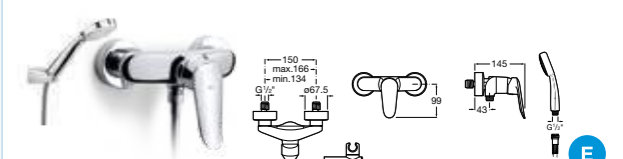

5A2027C02 Wall-mounted shower mixer with kit **£183.50**