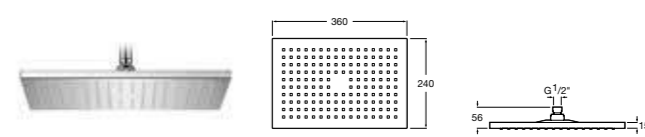

5B3050C00* Rectangular shower head, 360 x 240mm, ABS chrome **£70.83**