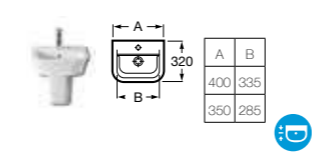

- 327478000 Cloakroom basin 400 x 320mm – 1 taphole **£65.63**
- 327479000 Cloakroom basin 350 x 320mm – 1 taphole **£65.63**
- 337472000 Semi-pedestal **£53.00**