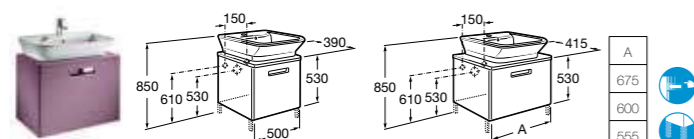

856526... Unit with drawer for 650mm basin **£507.28**

856525... Unit with drawer for 600mm basin **£456.57**

856524... Unit with drawer for 550mm basin **£405.83**

856523... Unit with drawer for 500mm basin **£367.78**

816405001 Optional legs (pair) **£57.06**

S28LIS000 Optional EU to UK adaptor for space-saving waste **£3.62**

Replace ... in the product code with the code for your preferred furniture colour:

576 Matt White, **577** Matt Grape