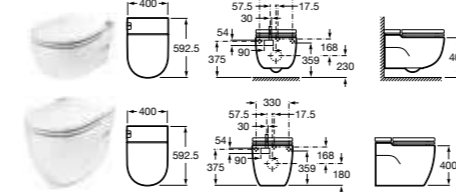

In-Tank Meridian

- **893302000** Wall-hung WC with integrated cistern and I-shaped support (for solid walls) **£992.05**
- **893301000** Wall-hung WC with integrated cistern and L-shaped support (for stud walls) **£1,190.25**
- **893303000** Back-to-wall WC with integrated cistern **£992.05**