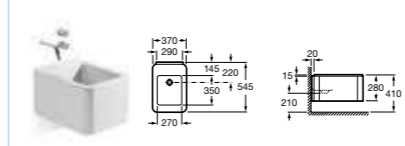

357575000 Wall-hung bidet – 0 taphole **£597.40**