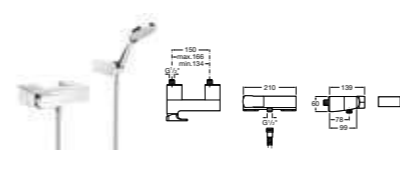

5A2001C00 Wall-mounted shower mixer with kit £279.41