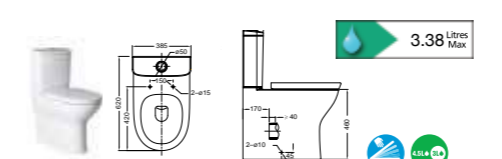

- **3418CP000** ECO Colina comfort height WC pan – moulded back-to-wall **£192.82**
- **3419CC000** ECO Close-coupled cistern – 4.5/3 litres **£96.41**
- **8019CS004** Soft-close seat **£64.27**