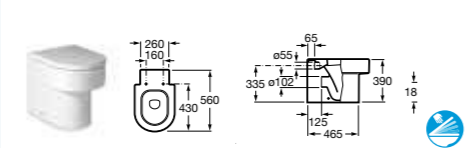

347567000 Back-to-wall WC pan **£421.32**

801562004 Soft-close seat **£130.79**