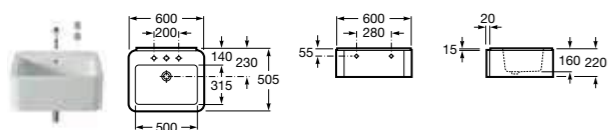

ELEMENT

- 327570000 Basin – 0 taphole £408.74
- 327571000 Basin – 1 taphole £436.77