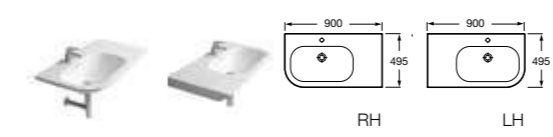

337642000 Semi-pedestal **£87.36**

327649000 Asymmetrical basin LH – 1 taphole **£254.00**

327648000 Asymmetrical basin RH – 1 taphole **£254.00**