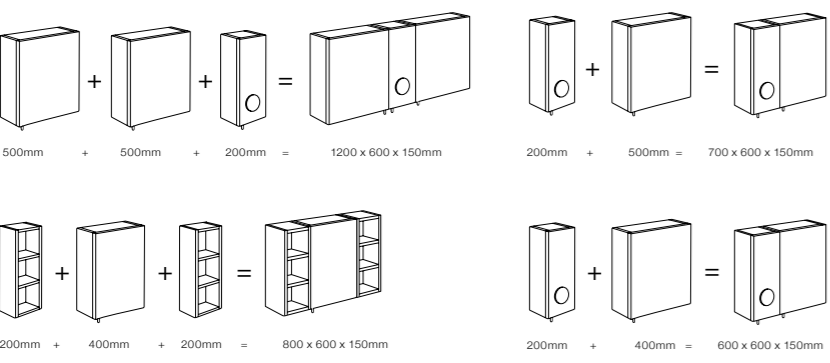

LUNA MIRRORED CABINETS

- **856840...** Mirrored cabinet 500 x 600mm **£203.53**
- **856839...** Mirrored cabinet 400 x 600mm **£192.82**
- **856841...** Mirrored cabinet 200 x 600mm LH **£171.40**
- **856843...** Mirrored cabinet 200 x 600mm RH **£171.40**
- **856842...** Shelf unit 200 x 600mm **£117.83**

Replace ... in the product code with the code for your preferred furniture colour: **806** Gloss White, **153** Gloss Anthracite Grey, **154** Textured Wenge, **155** Textured Oak, **222** Walnut, **201** Wenge.

Luna mirrored cabinets can be combined into many different combinations, some of which are shown below:

LUNA: FINISHES COMPATIBILITY

COLOUR	GLOSS WHITE	WENGE	TEXTURED WENGE	TEXTURED OAK	GLOSS ANTHRACITE GREY	WALNUT
COLOUR REF RANGE	806	201	154	155	153	222
LUNA	•	•	•	•	•	•
VICTORIA-N	•		•	•	•	
VICTORIA BASIC UNIK	•	•				•
MINI	•		•	•		
DEBBA	•		•		•	

MINI

856692... Mirrored Cabinet **£166.73**
Replace ... in the product code with the code for your preferred furniture colour: **154** Textured Wenge, **155** Textured Oak, **156** Textured Grey, **806** Gloss White

Refer to page 161 for more in the Mini range

SMARTLIGHT

Smartlight regulates both the colour and the intensity of the light.
The light can be changed to one of three modes: makeup, shaving or environment.

- **813072000** Smartlight LED 500mm **£207.00**
- **813071000** Smartlight LED 280mm **£155.25**

Requires mains connection.

DELIGHT

A
800
500
280
150

- **813055001** LED mirror light 800mm **£253.94**
- **813054001** LED mirror light 500mm **£162.99**
- **813053001** LED mirror light 280mm **£114.87**
- **813052001** LED mirror light 150mm **£96.73**

Requires mains connection.

VICTORIA-N

813050001 250mm **£61.86**

813051001 90mm **£37.12**

VICTORIA BASIC UNIK

813049001 Mirror light **£49.03**

Requires mains connection.

DEMISTERS