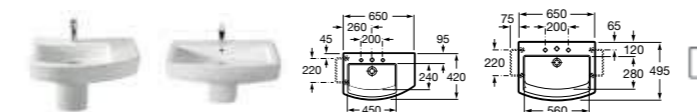

HALL

- 327620000 Asymmetrical basin 650 x 420mm – 1 taphole £290.84
- 327621000 Basin 650 x 495mm – 1 taphole £290.84
- 337620000 Pedestal £134.54
- 337621000 Semi-pedestal £103.78