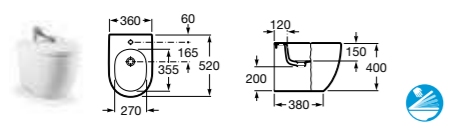

- **357247000** Bidet – 1 taphole (moulded back-to-wall) **£218.77**
- **8062AC004** Soft-close bidet cover **£107.51**
- **8062AB004** Bidet cover **£83.29**