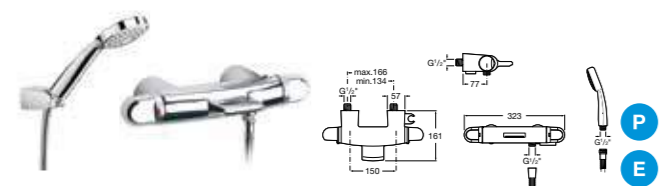

PANAMA-N-T

5A1108C02 Wall-mounted thermostatic bath-shower mixer with kit **£465.95**