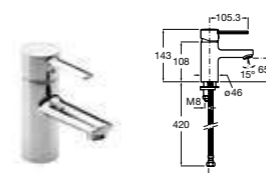

5A3260C0R Basin mixer with smooth body and 1/2 inch tails **£115.12**