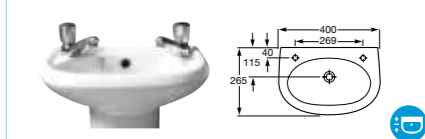

REYNA

- **475130000** Cloakroom basin 400 x 265mm – 1 RH taphole **£59.45**
- **475131000** Cloakroom basin 400 x 265mm – 2 taphole **£59.45**
- **331300004** Pedestal **£42.93**

Basins with RH taphole are not compatible with the L20 basin mixers.