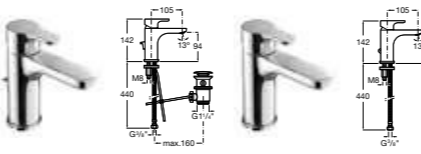

L20

5A3009C00 Basin mixer with pop-up waste **£88.48**

5A3109C00 Basin mixer **£80.33**

5A3209C00 Basin mixer with smooth body **£80.33**

Due to the Cold Start system, the handle of this product turns 110° to the left only so may not be compatible with basins where the taphole is situated in the back right corner.