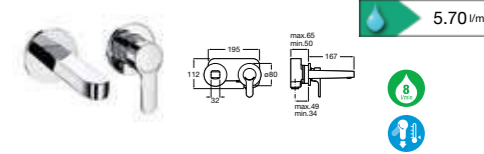

5A3509C00 Wall-mounted basin mixer **£353.50**