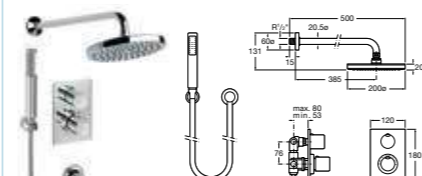

5A6462C00 Wall-mounted bidet mixer **£159.58**

ELEMENT-T

5A2862C00 Built-in thermostatic bath-shower mixer (overhead rose and bath spout) **£803.66**

5A2762C00 Built-in thermostatic bath-shower mixer (handset and bath spout) **£545.13**