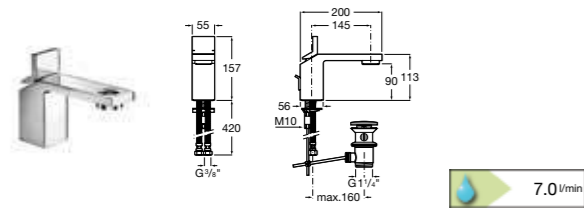

SINGLES OPEN

5A3010C00 Basin mixer with pop-up waste £480.00