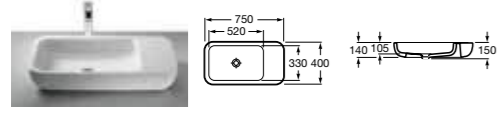

SOFIA

- 327220000 Basin – 0 taphole **£252.44**

ELEMENT

- 327576000 Basin – 1 taphole **£315.55**

- 327572000 Basin – 0 taphole **£455.60**

KHROMA

327655000 Basin - 0 taphole **£281.28**

KHROMA