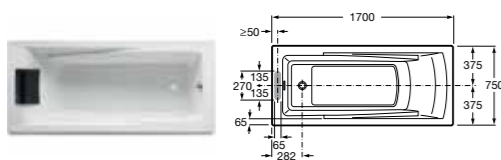

HALL

195 litres
248162000 Bath with headrest – 0 taphole **£510.04**