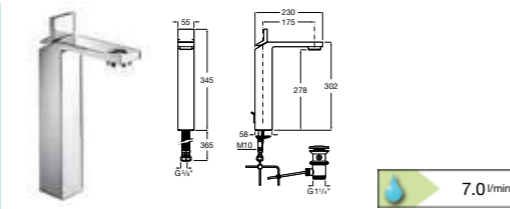

5A3410C00 Extended basin mixer with pop-up waste £590.00

EVOL