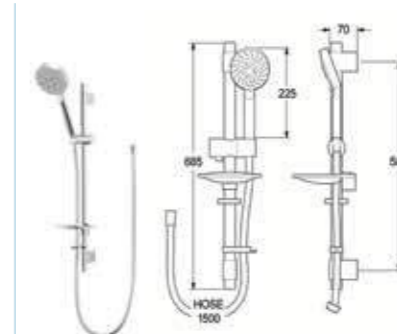

UPGRADE

D50010018 Upgrade 685mm chrome rail kit with 5 function handset, 1.5m smooth hose, clear soap dish, bracket and hose retaining clip **£84.63**

SUNDRY ITEMS

PILLARS

EASY FIX KIT

FLEXIBLE HOSES

- **D50010014** 1.5m Chrome hose **£13.09**
- **D50010011** 1.7m Chrome hose **£15.99**
- **D50010024** 1.5m Smooth Chrome hose **£19.28**

MISCELLANEOUS ITEMS

- **D50010015** 1/2" shower hose connector **£18.91**
- **D50010007** Hose retaining clip for riser rail **£4.14**
- **D50010035** Hose retaining clip for wall-mounting **£17.60**
- **526703910** Curved swivel bracket **£11.39**
- **525021600** Square swivel bracket **£15.53**

WASTES FOR BASINS & BIDETS

- **Slotted**
- **033003004** Basic press down waste **£9.43**
- **D50010005** Standard press down waste **£14.03**
- **505400000** Luxury press down waste **£51.98**
- **Flip Top**
- **D50010003** Standard waste **£16.12**

WASTES FOR SHOWER TRAYS

- **506404400** 90° **£71.27**
- **506402800** 65° **£65.42**

WASTES FOR BATHS

- **D50010001** Standard pop-up waste and overflow **£39.01**
- **506403010** Luxury pop-up waste with removable trap **£61.04**
- **506403400** Luxury plug and chain waste for Eliptico baths **£289.00**

BOTTLE TRAPS FOR BASINS & BIDETS

- **506403110** Totem extended basin **£112.70**
- **506401614** Basin 200mm **£37.59**
- **D50010010** Basin square **£79.95**
- **506402210** Curved trap for bidet **£36.64**