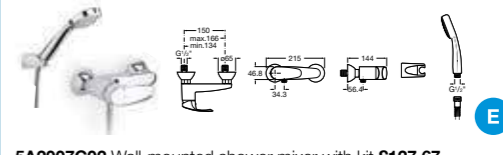

5A2007C02 Wall-mounted shower mixer with kit **£127.67**