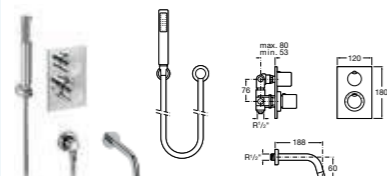

5A2762C00 Built-in thermostatic bath-shower mixer (handset and bath spout) **£545.13**