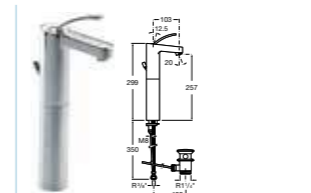

5A3446C00 Extended basin mixer with pop-up waste **£276.55**