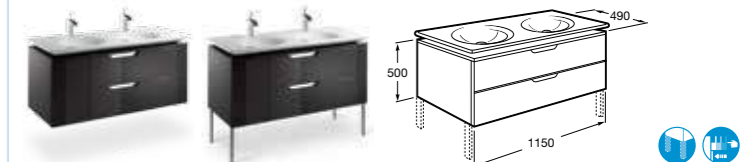

856453... Unit for 1200mm basin **£1,389.01**

816406001 Optional legs (pair) **£57.06**

S28LIS000 Optional EU to UK adaptor for space-saving waste **£3.62**

Replace ... in the product code with the code for your preferred furniture colour:

764 Gloss White, **770** Gloss Anthracite Grey, **771** Gloss Taupe

856454... Column unit **£862.40**

858A55000 Organiser box **£17.35**

Replace ... in the product code with the code for your preferred furniture colour:

764 Gloss White, **770** Gloss Anthracite Grey, **771** Gloss Taupe