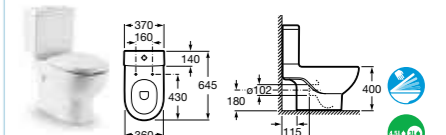

Meridian Access

1. **34224H000** WC pan **£313.95**
   - **34124K000** Close-coupled cistern including fittings **£313.95**
   - **00122A510** Cistern lever **£12.60**
   - **003399880** Anti-vandal bracket **£10.50**
   - **801300221** White seat **£73.50**
   - **801300223** Blue seat **£73.50**
   - **801300222** Grey seat **£73.50**
2. Note: Anti-vandal bracket and lever to be ordered with the cistern.

- **342247000** ECO WC pan – open back **£260.06**
- **34124C000** ECO Close-coupled cistern – 4.5/3 litres **£227.93**
- **8012A2004** Soft-close seat **£112.50**
- **8012A0004** Seat **£83.29**