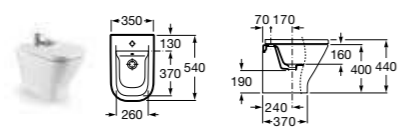

357477000 Bidet – 1 taphole (moulded back-to-wall) **£170.40**

806472004 Soft-close bidet cover **£96.63**

806470004 Bidet cover **£74.89**