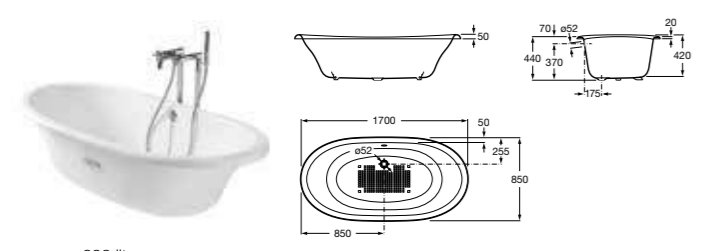

ELIPTICO

1. 222 litres
2. **233650007** Freestanding bath with anti-slip – white exterior **£1,545.45**
   - **233650000** Freestanding bath with anti-slip – grey exterior **£1,471.49**
   - **233650002** Freestanding bath with anti-slip – black exterior **£2,153.16**
   - **233650003** Freestanding bath with anti-slip – bordeaux (red) exterior **£2,153.16**
   - **233650004** Freestanding bath with anti-slip – navy blue exterior **£2,153.16**
   - **233650008** Freestanding bath with anti-slip – aged copper exterior **£2,153.16**
   - **506403400** Exposed waste and overflow fitting **£289.00**

Please note Eliptico is a special order product.