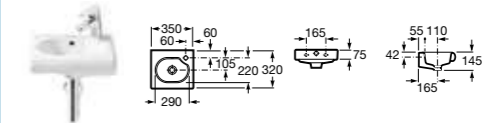

327245000 Cloakroom basin – 1 taphole **£111.06**
 337240000 Pedestal **£99.35**
 337241000 Semi-pedestal **£96.42**

MERIDIAN-N COMPACT

32724X000 Basin 600 x 320mm – 1 LH taphole **£218.77**
 32724T000 Basin 600 x 320mm – 1 RH taphole **£218.77**
 32724Z000 Basin 550 x 320mm – 1 LH taphole **£181.27**
 32724Y000 Basin 550 x 320mm – 1 RH taphole **£181.27**
 337242000 Semi-pedestal **£96.42**
 816291001 Towel rail (can be fitted on either side of basin) **£72.50**