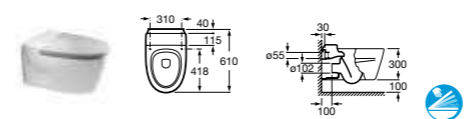

346657000 Wall-hung WC pan **£562.55**
801652... Cushioned soft-close seat (colours) **£225.02**
801652004 Lacquered soft-close seat (white) **£187.51**

Replace ... in the product code with the code for your preferred colour:
F2T Street Grey, **F3T** Passion Red