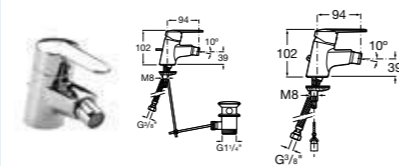

D50010004 Danube-T thermostatic shower kit **£215.59**

VICTORIA (V2)

5A3025C00 Basin mixer with pop-up waste **£94.07**
5A3125C00 Basin mixer **£79.77**

5A3225C0R Basin mixer with smooth body and 1/2 inch tails **£77.07**