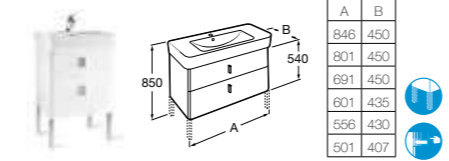

1. **SENSO SQUARE 2.0**
- 856596... Unit with 2 drawers for 1000mm basin **£814.95**
  - 856595... Unit with 2 drawers for 850mm basin **£756.73**
  - 856597... Unit with 2 drawers for 750mm LH basin **£698.52**
  - 856594... Unit with 2 drawers for 750mm RH basin **£698.52**
  - 856593... Unit with 2 drawers for 650mm basin **£640.31**
  - 856592... Unit with 2 drawers for 600mm basin **£582.10**
  - 856591... Unit with 2 drawers for 550mm basin **£523.90**
  - 816405001 Optional legs (pair) **£57.06**
  - S28LIS000 Optional EU to UK adaptor for space-saving waste **£3.62**
3. Replace ... in the product code with the code for your preferred furniture colour: **858** Matt White, **868** Matt Black, **896** Matt Red