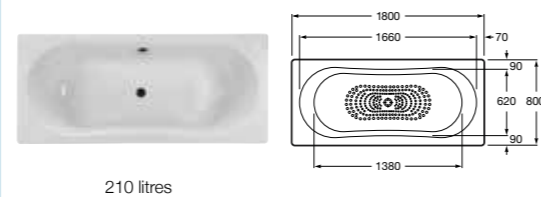

DUO PLUS

1. **221670000** Bath with anti-slip – 0 taphole **£503.96**
   - **221660000** Bath – 0 taphole **£490.52**
   - **291021000** Legset **£10.96**
2. Legset must be ordered separately