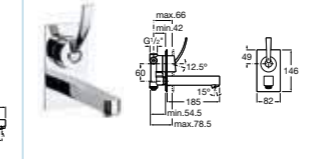

5A4646C00 Wall-mounted basin mixer (180mm spout) **£345.49**

5A4746C00 Wall-mounted basin mixer on chrome plate **£279.22**