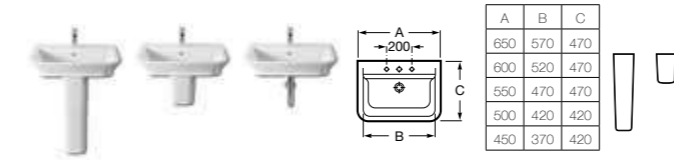

THE GAP

- 327473000 Basin 650 x 470mm – 1 taphole **£145.16**
- 327474000 Basin 600 x 470mm – 1 taphole **£114.74**
- 327475000 Basin 550 x 470mm – 1 taphole **£94.66**
- 32747J000 Basin 550 x 470mm – 0 taphole **£94.66**
- 327476000 Basin 500 x 420mm – 1 taphole **£92.15**
- 327477000 Cloakroom basin 450 x 420mm – 1 taphole **£80.78**
- 32747K000 Cloakroom basin 450 x 420mm – 0 taphole **£80.78**
- 337470000 Pedestal **£59.33**
- 337471000 Semi-pedestal **£74.47**