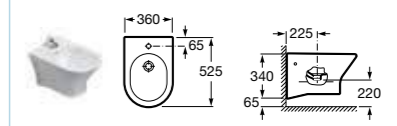

357645000 Wall-hung bidet – 1 taphole **£215.03**

A bidet cover is not available for the Nexo wall-hung bidet.