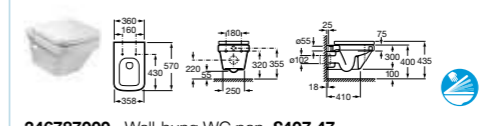

- **346787000** Wall-hung WC pan **£407.47**
- **801782004** Soft-close seat **£111.76**
- **801780004** Seat **£93.13**