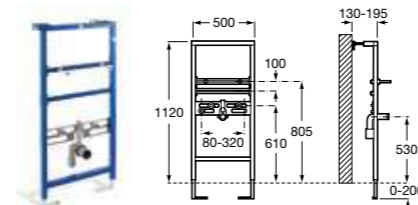

BASIN OPTION WALL-HUNG AND BACK-TO-WALL BIDET OPTIONS

- 890093000 Pro basin support bracket **£201.80**