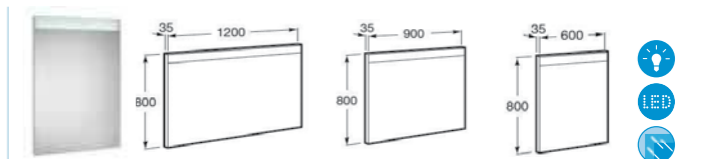

FURNITURE FINISHES

Mirrors
812268000 Comfort LED mirror - 1200 x 800mm £569.25

812265000 Comfort LED mirror - 900 x 800mm £465.75

812263000 Comfort LED mirror - 600 x 800mm £414.00

Prisma Comfort LED mirrors feature upper and lower LED lights, a demister and an automatic sensor.

812262000 Basic LED mirror - 1200 x 800mm £351.90

812259000 Basic LED mirror - 900 x 800mm £269.10

812257000 Basic LED mirror - 600 x 800mm £217.35

Prisma Basic LED mirrors feature upper LED lights.

Light requires mains connection