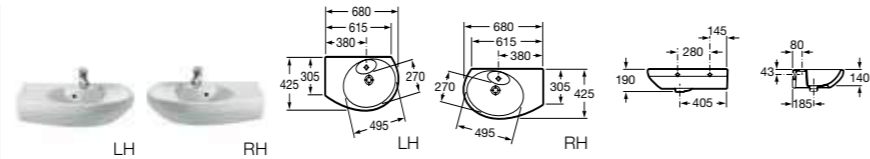

FONTANA

- 327877000 Basin – 1 taphole **£233.79**

SENSO COMPACT

- 325513000 Basin 550 x 420mm – 1 taphole **£128.01**
- 337510000 Pedestal **£84.46**
- 337511000 Semi-pedestal **£91.83**
- 840539000 Optional towel rail for semi-pedestal **£69.57**