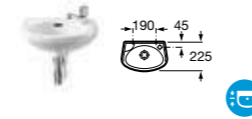

- **325316005** Cloakroom basin 350 x 225mm - 1 RH taphole **£59.61**
  This basin is not compatible with the L20 basin mixers, due to the position of the taphole.