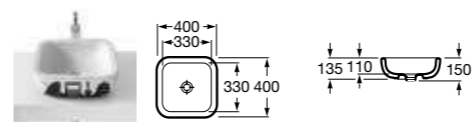

- 32765H00U Shanghai basin – 0 taphole **£300.03**