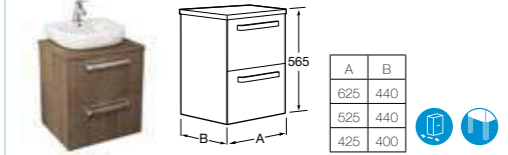

856010M.. Unit with two drawers for 650 or 600mm basins **£415.10**

856206M.. Countertop **£92.24**

856201M15 Countertop for use with 650mm basin (Black) **£196.02**

856202M15 Countertop for use with 600mm basin (Black) **£196.02**

856012M.. Unit with two drawers for 550 or 500mm basins **£403.57**

856207M.. Countertop **£80.72**

856203M15 Countertop for use with 550mm basin (Black) **£204.98**

856204M15 Countertop for use with 500mm basin (Black) **£204.98**

856014M.. Unit with two drawers for 450mm basin **£392.05**

856208M.. Countertop **£69.18**

856205M15 Countertop for use with 450mm basin (Black) **£172.96**

816412001 Optional legs (pair) **£57.06**

856401M03 Optional plinth (chrome) **£86.49**

Countertops that specify a particular basin are made from a solid surface and are pre-cut to suit the basin. Replace .. in the product code with the code for your preferred furniture colour: **01** Gloss White, **06** Oak