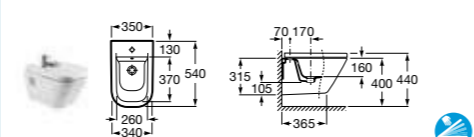

357475000 Wall-hung bidet – 1 taphole **£233.51**

806472004 Soft-close bidet cover **£96.63**

806470004 Bidet cover **£74.89**