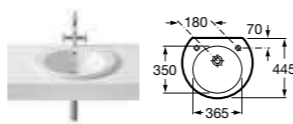

327565000 In countertop basin – 0 taphole **£227.94**