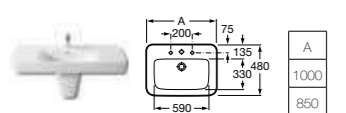

SENSO SQUARE

- 32751M000 Basin 1000 x 480mm – 1 taphole **£289.88**
- 32751N000 Basin 850 x 480mm – 1 taphole **£271.77**
- 337513000 Pedestal **£84.46**
- 337512000 Semi-pedestal **£91.83**