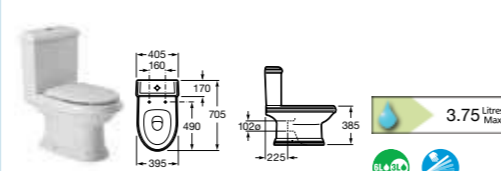

342497000 WC pan **£354.81**

341495000 Close-coupled cistern – 6/3 litres **£286.66**

801492004 Soft-close seat **£153.09**

801490004 Seat **£118.27**