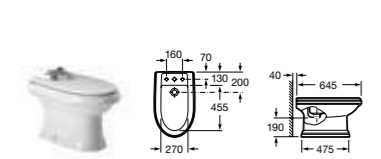

357490000 Bidet – 1 taphole **£385.43**

806490004 Bidet cover **£100.18**