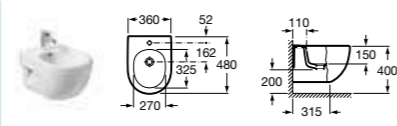

1. **357246000** Wall-hung bidet – 1 taphole **£381.28**
2. A bidet cover is not available for the compact wall-hung bidet.