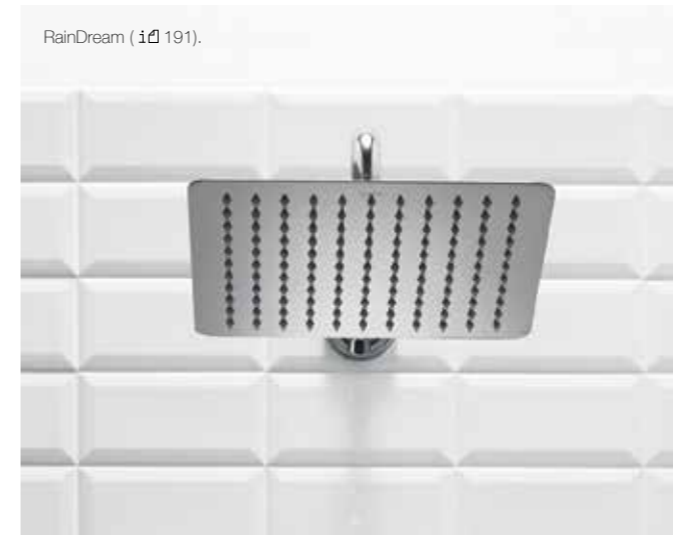

SHOWER HEADS