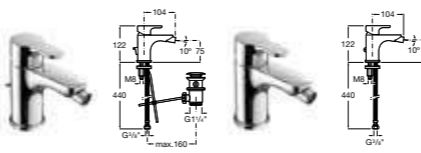

5A6009C00 Bidet mixer with pop-up waste **£88.48**

5A6109C00 Bidet mixer **£81.88**

Due to the Cold Start system, the handle of this product turns 110° to the left only.