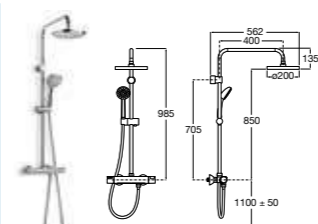

5A9718C00 Wall-mounted thermostatic shower column with kit **£406.64**