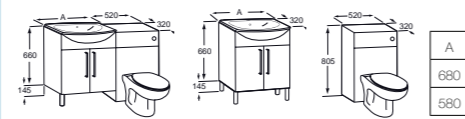

1. **Back-to-wall and semi-recessed units - Gloss White**
2. **1100mm**
3. 856BT1000 Back-to-wall WC unit 520mm including cistern **£421.31**
   - 856SU1000 Semi-recessed basin unit 580mm with plinth **£351.09**
   - 856WT3000 Countertop 1100mm for both units combined **£112.35**
   - 856WT5200 Countertop 520mm for WC unit **£42.31**
   - 856WT6000 Countertop 580mm for basin unit **£77.24**
   - 856DL1300 Optional decorative leg (1) **£19.31**
4. **1200mm**
5. 856BT1000 Back-to-wall WC unit 520mm including cistern **£421.31**
   - 856SU2000 Semi-recessed basin unit 680mm with plinth **£386.20**
   - 856WT4000 Countertop 1200mm for both units combined **£120.78**
   - 856WT5200 Countertop 520mm for WC unit **£42.31**
   - 856WT7000 Countertop 680mm for basin unit **£80.05**
   - 856DL1300 Optional decorative leg (1) **£19.31**