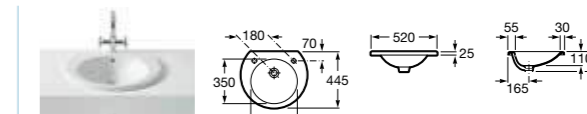

327565000 Basin - 0 taphole **£227.94**

MERIDIAN-N

32724E000 Basin - 1 taphole **£194.33**

ACCESSORIES

Our extensive range of bathroom accessories covers a wide range of styles and finishes to allow you to find the perfect finishing touch for your bathroom. Each range radiates its own individual style to make a unique and innovative collection.