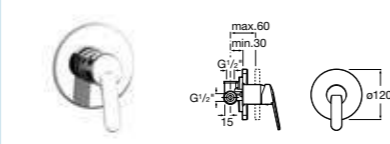

5A2225C00 Built-in bath or shower mixer **£100.79**