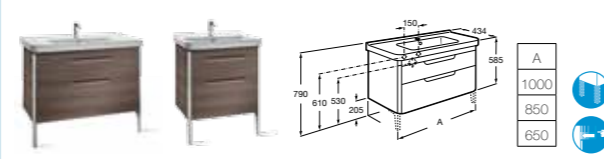

- 357246000** Wall-hung bidet – 1 taphole **£381.28**
- A bidet cover is not available for the compact wall-hung bidet.

DAMA-N

- 327780000** Basin 1000 x 460mm – 1 taphole **£240.99**
- 327781000** Basin 850 x 460mm – 1 taphole **£210.87**
- 327782000** Basin 700 x 460mm – 1 taphole **£192.79**
- 327783000** Basin 650 x 460mm – 1 taphole **£168.82**
- 327784000** Basin 600 x 460mm – 1 taphole **£151.34**
- 327786000** Basin 550 x 460mm – 1 taphole **£139.70**
- 337780000** Pedestal **£87.32**
- 337781000** Semi-pedestal **£104.77**