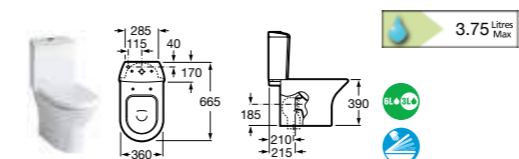

327646000 Corner basin – 1 taphole **£120.95**

3418CP000 ECO Colina comfort height WC pan – moulded back-to-wall **£192.82**

3419CC000 ECO Close-coupled cistern – 4.5/3 litres **£96.41**

8019CS004 Soft-close seat **£64.27**