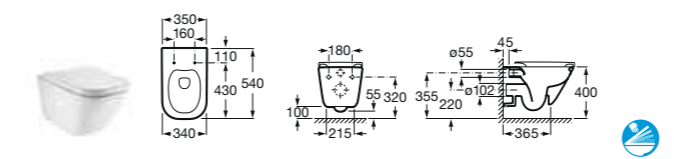

1. **CleanRim The Gap - Wall-hung**
2. 34647L000 Rimless wall-hung WC pan with fixing kit **£250.00**
   - 801472004 Soft-close seat and cover **£93.40**
   - 801470004 Seat and cover **£70.69**