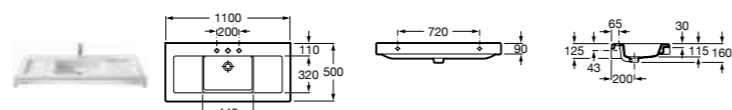

- 327631000 Basin – 1 taphole £312.51