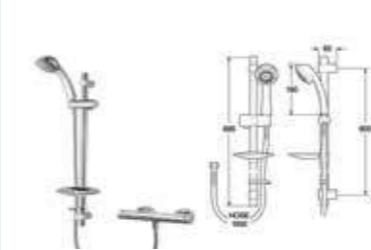

D50010004 Danube-T thermostatic shower kit **£215.59**