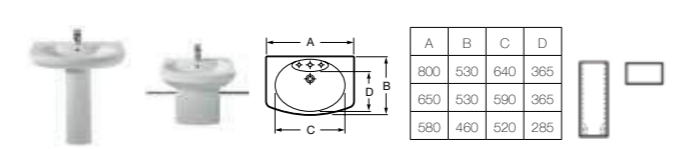

SENSO

- **327510000** Basin 800 x 530mm – 1 taphole **£279.68**
- **327511000** Basin 650 x 530mm – 1 taphole **£180.93**
- **327512000** Basin 580 x 460mm – 1 taphole **£121.83**
- **337510000** Pedestal **£84.46**
- **337511000** Semi-pedestal **£91.83**
- **840539000** Optional towel rail for semi-pedestal **£69.57**