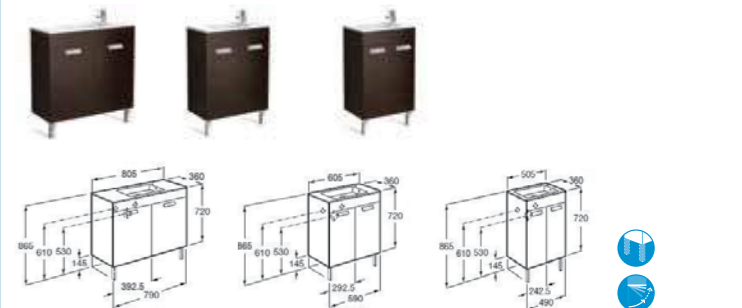

Debba Compact - 2 soft-close doors
855903... Basin and furniture 805mm **£385.64**
855901... Basin and furniture 605mm **£342.79**
855900... Basin and furniture 505mm **£321.37**
816757339 Optional legs (pair) **£17.14**
S28LIS000 Optional EU to UK adaptor for space-saving waste **£3.62**

Debba Compact - column unit
856838... Column unit **£192.82**

Replace ... in the product code with the code for your preferred furniture colour: **153** Gloss Anthracite Grey, **154** Textured Wenge, **806** Gloss White

Textured wood finish | Gloss finishes