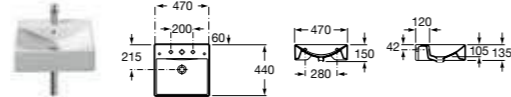

- 327111000 Basin – 1 taphole **£194.01**