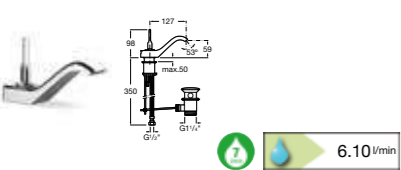

URBAN

5A3004C00 Basin mixer with pop-up waste £300.03