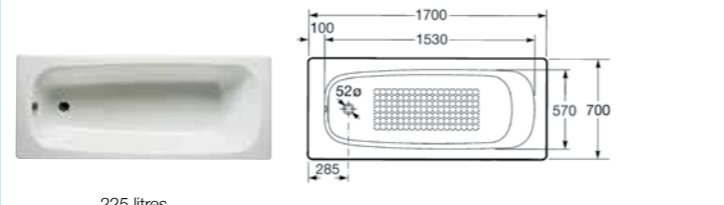

1. 225 litres
2. **231160000** Bath with anti-slip – 2 taphole **£560.04**
   - **231180000** Bath – 2 taphole **£532.92**