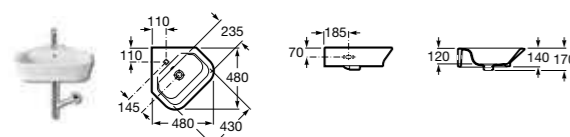

- 327518000 Corner basin LH – 1 taphole **£204.55**
- 327519000 Corner basin RH – 1 taphole **£204.55**

DIVERTA

- 327110000 Basin – 1 taphole **£264.92**

- 327111000 Basin – 1 taphole **£194.01**

THE GAP

- 327473000 Basin 650 x 470mm – 1 taphole **£145.16**
- 327474000 Basin 600 x 470mm – 1 taphole **£114.74**
- 327475000 Basin 550 x 470mm – 1 taphole **£94.66**
- 32747J000 Basin 550 x 470mm – 0 taphole **£94.66**
- 327476000 Basin 500 x 420mm – 1 taphole **£92.15**
- 327477000 Basin 450 x 420mm – 1 taphole **£80.78**
- 32747K000 Basin 450 x 420mm – 0 taphole **£80.78**
- 337470000 Pedestal **£59.33**
- 337471000 Semi-pedestal **£74.47**