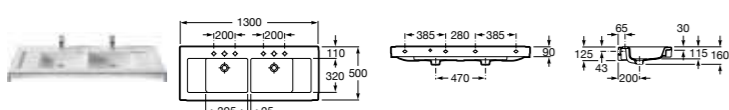

STRATUM

- 327630000 Double basin – 1 taphole per bowl £465.12