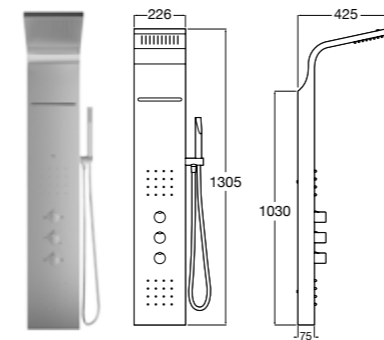

HYDROMASSAGE

EVOLUTION

2H0416000 Evolution £910.21