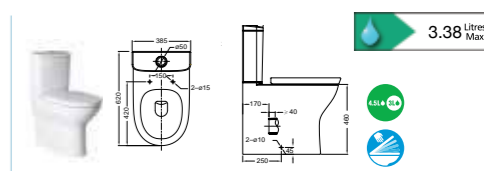

327646000 Corner basin – 1 taphole **£120.95**

3418CP000 ECO Colina comfort height WC pan – moulded back-to-wall **£192.82**

3419CC000 ECO Close-coupled cistern – 4.5/3 litres **£96.41**

8019CS004 Soft-close seat **£64.27**