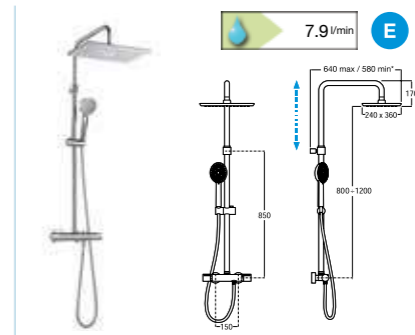

EVOLUTION

2H0416000 Evolution £910.21

ESSENTIAL 2.0

2H0423000 Essential 2.0 £800.45

THERMOSTATIC

EVEN-T

5A9780C00 Even-T thermostatic shower column with round head £635.00

5A2080C00 Even-T thermostatic shower column with rectangular head £670.00