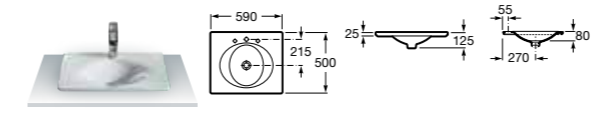

KALAHARI

327894000 Basin - 1 taphole **£214.07**