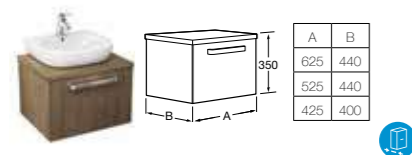

MERIDIAN-N

- **32724B000** Basin 1000 x 460mm – 1 taphole **£312.53**
- **32724D000** Basin 850 x 460mm – 1 taphole **£287.52**
- **327240000** Basin 700 x 460mm – 1 taphole **£262.53**
- **337240000** Pedestal **£99.35**
- **337241000** Semi-pedestal **£96.42**
- **816291001** Optional towel rail **£72.50**

- **32724L000** Asymmetrical basin 750 x 460mm LH – 1 taphole **£281.28**
- **32724R000** Asymmetrical basin 750 x 460mm RH – 1 taphole **£281.28**
- **337240000** Pedestal **£99.35**
- **337241000** Semi-pedestal **£96.42**
- **816291001** Optional towel rail **£72.50**

- **327241000** Basin 650 x 460mm – 1 taphole **£248.25**
- **327242000** Basin 600 x 460mm – 1 taphole **£206.28**
- **327243000** Basin 550 x 460mm – 1 taphole **£173.87**
- **327244000** Basin 500 x 460mm – 1 taphole **£147.52**
- **337240000** Pedestal **£99.35**
- **337241000** Semi-pedestal **£96.42**

- **856009M..** Unit with drawer for 650 or 600mm basins **£345.92**
- **856206M..** Countertop **£92.24**
- **856201M15** Countertop for use with 650mm basin (Black) **£196.02**
- **856202M15** Countertop for use with 600mm basin (Black) **£196.02**
- **856011M..** Unit with drawer for 550 or 500mm basins **£334.39**
- **856207M..** Countertop **£80.72**
- **856203M15** Countertop for use with 550mm basin (Black) **£204.98**
- **856204M15** Countertop for use with 500mm basin (Black) **£204.98**

- **856013M..** Unit with drawer for 450mm basin **£322.86**
- **856208M..** Countertop **£69.18**
- **856205M15** Countertop for use with 450mm basin (Black) **£172.96**

Countertops that specify a particular basin are made from a solid surface and are pre-cut to suit the basin. Replace .. in the product code with the code for your preferred furniture colour: **01** Gloss White, **06** Oak

Furniture finishes

Wood finish   Gloss finish

06 Oak   **01** White