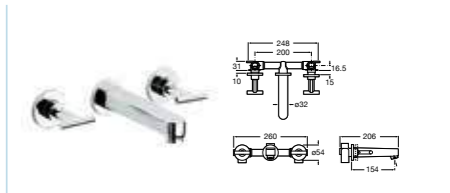

5A4546C00 Built-in basin mixer (155mm spout) **£337.99**