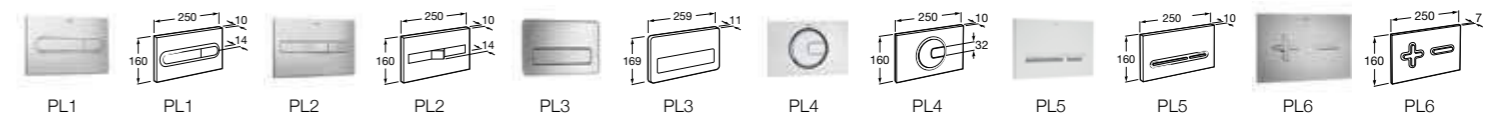

OPERATING PANELS

- 890095001 Operating panel (PL1) – polished chrome **£58.21**
- 890095002 Operating panel (PL1) – grey lacquer **£58.21**
- 890096001 Operating panel (PL2) – polished chrome **£69.85**
- 890096002 Operating panel (PL2) – grey lacquer **£69.85**
- 890097104 Anti-vandal panel (PL3) - stainless steel **£178.30**
- 890098001 Operating panel (PL4) – chrome **£56.93**
- 890098005 Operating panel (PL4) – combi (white/chrome) **£56.93**
- 890098002 Operating panel (PL4) – grey lacquer **£56.93**
- 890098000 Operating panel (PL4) – white **£56.93**
- 890099001 Operating panel (PL5) – chrome **£77.63**
- 890099005 Operating panel (PL5) – combi (white/chrome) **£77.63**
- 890099002 Operating panel (PL5) – grey lacquer **£77.63**
- 890099000 Operating panel (PL5) – white **£77.63**
- 890085001 Operating panel (PL6) – chrome **£56.93**
- 890085005 Operating panel (PL6) – combi (white/chrome) **£56.93**
- 890085002 Operating panel (PL6) – grey lacquer **£56.93**
- 890085000 Operating panel (PL6) – white **£56.93**

Our PL operating panels are compatible with our Pro, Basic and Duplo-N installation systems but not with the Pro 820. These are not compatible with the Duplo/Montage models (6/3 litres) - codes: 890040000, 890030000, 890031000, 8900C0000.