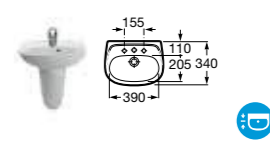

- **325314005** Cloakroom basin 450 x 340mm - 1 taphole **£62.64**
- **325315000** Cloakroom basin 450 x 340mm - 2 taphole **£62.64**
- **335323005** Semi-pedestal **£65.39**