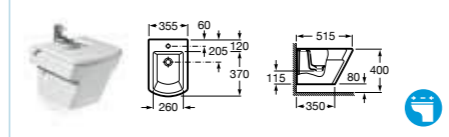

357625000 Wall-hung bidet – 1 taphole **£316.02**

806620004 Bidet cover **£94.80**