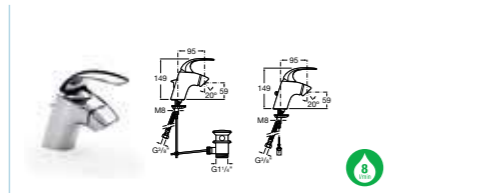

5A6068C00 Bidet mixer with pop-up waste **£230.03**
5A6168C00 Bidet mixer **£213.78**