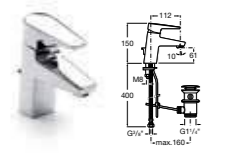

ESMAI

5A3031C00 Basin mixer with pop-up waste **£166.90**
5A3131C00 Basin mixer **£150.22**