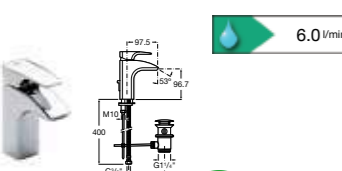

5A7536C00 Extended basin mixer with pop-up waste £349.42

5A3819C00 Basin mixer with joystick control and pop-up waste £289.88

THESIS

5A3050C00 Basin mixer with pop-up waste £274.02

5A3150C00 Basin mixer £250.37