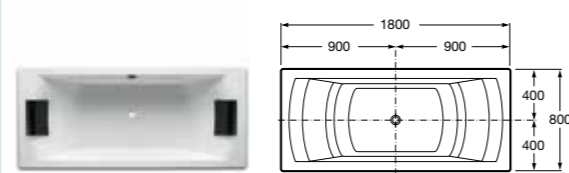

HALL DOUBLE-ENDED

223 litres
248163000 Bath with headrests – 0 taphole **£602.47**