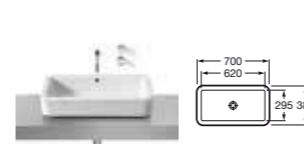

ELEMENT

327572000 On countertop basin – 0 taphole **£455.60**