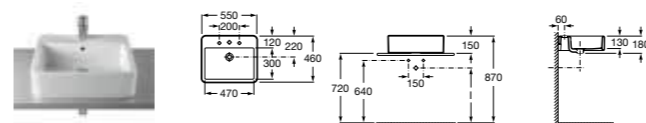

SOFIA

- 327220000 Basin – 0 taphole **£252.44**

ELEMENT

- 327576000 Basin – 1 taphole **£315.55**

- 327572000 Basin – 0 taphole **£455.60**

KHROMA

327655000 Basin - 0 taphole **£281.28**

KHROMA