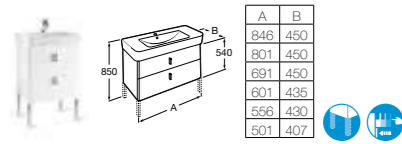

- SENSO SQUARE 2.0**
- 856596... Unit with 2 drawers for 1000mm basin **£814.95**
 - 856595... Unit with 2 drawers for 850mm basin **£756.73**
 - 856597... Unit with 2 drawers for 750mm LH basin **£698.52**
 - 856594... Unit with 2 drawers for 750mm RH basin **£698.52**
 - 856593... Unit with 2 drawers for 650mm basin **£640.31**
 - 856592... Unit with 2 drawers for 600mm basin **£582.10**
 - 856591... Unit with 2 drawers for 550mm basin **£523.90**
 - 816405001 Optional legs (pair) **£57.06**
 - S28LIS000 Optional EU to UK adaptor for space-saving waste **£3.62**
- Replace ... in the product code with the code for your preferred furniture colour:
 858 Matt White, 868 Matt Black, 896 Matt Red