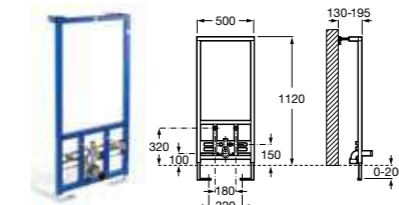

- 890091000 Pro wall-hung bidet bracket **£201.80**