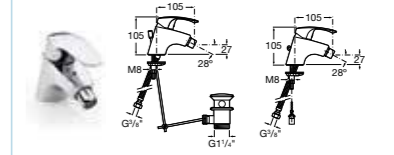

5A8460C00 Kitchen mixer with swivel spout **£167.99**

MONODIN-N

5A3007C00 Basin mixer with pop-up waste **£127.67**
5A3107C00 Basin mixer **£114.23**

5A3207C0R Basin mixer with smooth body and 1/2 inch tails **£110.37**