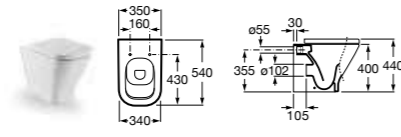

347477000 Back-to-wall WC pan **£212.05**

801472004 Soft-close seat **£93.40**

801470004 Seat **£70.69**