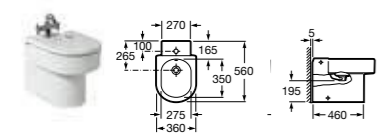

801562004 Soft-close seat **£130.79**

346567000 Wall-hung WC pan **£457.80**

801562004 Soft-close seat **£130.79**

357564000 Bidet – 1 taphole **£294.31**

806560004 Bidet cover **£75.82**

357565000 Wall-hung bidet – 1 taphole **£392.39**