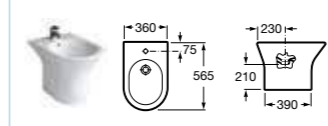

357640000 Bidet – 1 taphole **£154.56**

806640004 Bidet cover **£55.96**