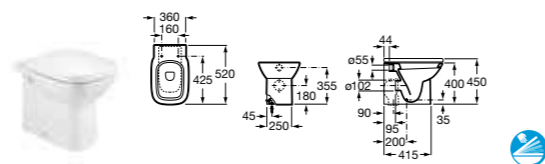

- **347996000** Back-to-wall box-rim WC pan with floor fixing kit **£195.00**
- **801992004** Lacquered soft-close seat and cover (top fixing) **£87.23**
- **801990004** Lacquered seat and cover **£50.12**