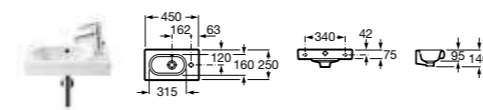

327248000 Cloakroom basin – 1 RH taphole **£118.77**