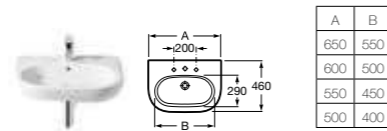

- **327241000** Basin 650 x 460mm – 1 taphole **£248.25**
- **327242000** Basin 600 x 460mm – 1 taphole **£206.28**
- **327243000** Basin 550 x 460mm – 1 taphole **£173.87**
- **327244000** Basin 500 x 460mm – 1 taphole **£147.52**
- **337240000** Pedestal **£99.35**
- **337241000** Semi-pedestal **£96.42**