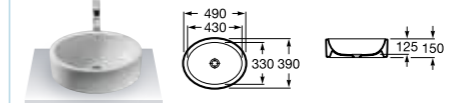

- 32722R000 Basin – 0 taphole **£443.48**

TERRA

- 32722D000 Basin – 0 taphole (no overflow) **£172.02**

TERRA

- 32722T000 Basin – 1 taphole **£172.02**

FUEGO

- 32722E000 Basin – 0 taphole **£177.40**

URBI 1