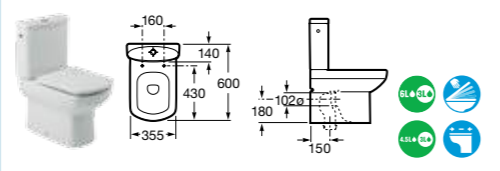

- 342518000 WC pan – moulded back-to-wall **£219.84**
- 34151B000 Close-coupled cistern – 6/3 litres **£222.61**
- 801512004 Soft-close seat **£105.77**
- 801511004 Seat **£84.89**
- 34251S000 **ECO** WC pan – moulded back-to-wall **£219.84**
- 34151D000 **ECO** Close-coupled cistern – 4.5/3 litres **£222.61**
- 801512004 Soft-close seat **£105.77**
- 801511004 Seat **£84.89**