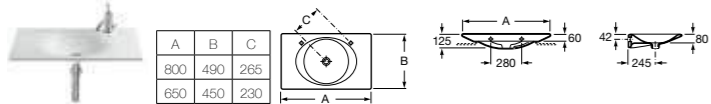

- 327878000 Basin 800 x 490mm – 0 taphole £265.76
- 32787800H Basin 800 x 490mm – 1 RH taphole £265.76
- 327874000 Basin 650 x 450mm – 0 taphole £236.55
- 32787400H Basin 650 x 450mm – 1 RH taphole £236.55
- 32787457H Basin 650 x 450mm – 1 RH taphole (Argenta finish) £591.10