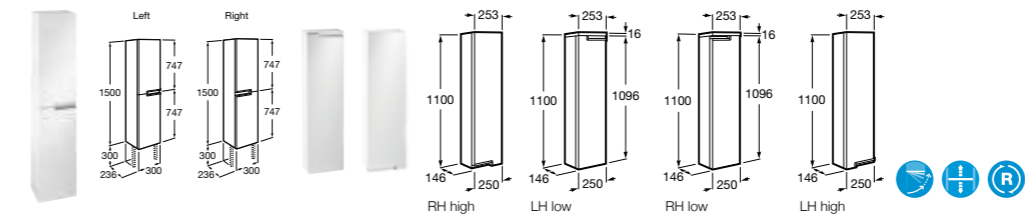

1. Victoria-N Unik Basin and furniture with 3 drawers, mirror and light
   - 855845... 1200mm (double basin) (1200 = 2 x 600 base units with a 1200 basin) **£989.85**
   - 855846... 1000mm **£618.66**
   - 855847... 800mm **£556.80**
   - 855848... 700mm **£532.04**
   - 855849... 600mm **£507.31**
   - 816555001 Optional legs (pair) – 110mm **£27.22**
2. Replace... in the product code with the code for your preferred furniture colour: **153** Gloss Anthracite Grey, **154** Textured Wenge, **155** Textured Oak, **806** Gloss White

1. Victoria-N column unit
   - 856660... 2 soft-close doors **£247.47**
   - 816413001 Optional legs (pair) – 300mm **£23.06**
   - 856661... 1 soft-close door – RH for high installation/LH for low installation **£185.60**
   - 856662... 1 soft-close door – RH for low installation/LH for high installation **£185.60**
2. Replace... in the product code with the code for your preferred furniture colour: **153** Gloss Anthracite Grey, **154** Textured Wenge, **155** Textured Oak, **806** Gloss White

1. Victoria-N mirror
   - 856663... 1200 x 700mm **£185.60**
   - 856664... 1000 x 700mm **£86.62**
   - 856665... 800 x 700mm **£74.24**
   - 856666... 700 x 700mm **£68.06**
   - 856667... 600 x 700mm **£61.86**
2. Replace... in the product code with the code for your preferred furniture colour: **153** Gloss Anthracite Grey, **154** Textured Wenge, **155** Textured Oak, **806** Gloss White

1. Victoria-N mirror light
   - 813050001 250mm **£61.86**
   - 813051001 90mm **£37.12**
2. Requires mains connection.