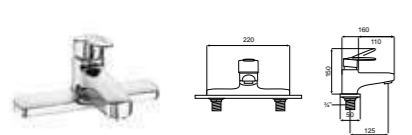

5A1925C00 Deck-mounted bath filler **£168.77**