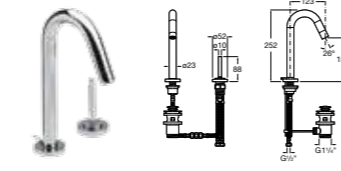

5A7536C00 Extended basin mixer with pop-up waste £349.42

5A3819C00 Basin mixer with joystick control and pop-up waste £289.88

THESIS

5A3050C00 Basin mixer with pop-up waste £274.02

5A3150C00 Basin mixer £250.37