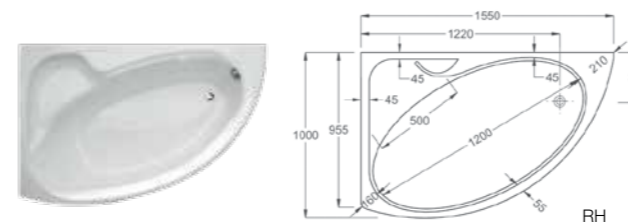

DAVINA

190 litres

023155000 Corner bath LH 1550 x 950mm – 2 tapholes **£594.14**

023156000 Corner bath RH 1550 x 950mm – 2 tapholes **£594.14**

023157000 Reversible front panel **£110.20**

Volumes are up to the overflow and do not include displacement

The information in this section is intended as a guide to help you decide on the best products for your space and budget. It is not intended to be a substitute for guidance from bathroom professionals so it is always wise to check that the products you like are suitable for your installation. Sundry items, such as wastes and traps, can be found in our price list.

The prices listed are recommended retail prices excluding VAT and are held until March 2016.