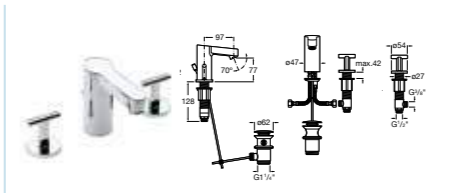

5A4446C00 Deck-mounted basin mixer with pop-up waste **£375.54**