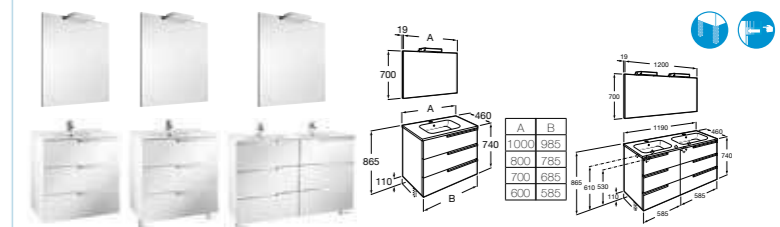

1. Victoria-N Unik Basin and furniture with 2 drawers, mirror and light
   - 855840... 1200mm (double basin) (1200 = 2 x 600 base units with a 1200 basin) **£915.61**
   - 855841... 1000mm **£556.80**
   - 855842... 800mm **£494.93**
   - 855843... 700mm **£470.18**
   - 855844... 600mm **£445.44**
   - 816413001 Optional legs (pair) – 300mm **£23.06**
2. Replace... in the product code with the code for your preferred furniture colour: **153** Gloss Anthracite Grey, **154** Textured Wenge, **155** Textured Oak, **806** Gloss White