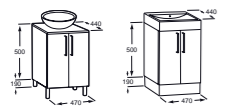

SMOOTH

1. **470mm base units for on-countertop basins – Gloss White**
2. 856BU1000 Base unit **£315.99**
   - 856WT0000 Countertop **£70.22**
   - 856DL0300 Optional decorative leg (1) **£20.02**
   - 856NP1000 Optional plinth and plinth legs **£51.97**