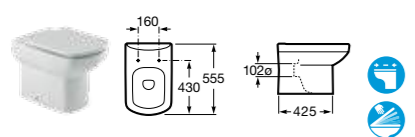

- 347517000 Back-to-wall WC pan **£247.67**
- 801512004 Soft-close seat **£105.77**
- 801511004 Seat **£84.89**