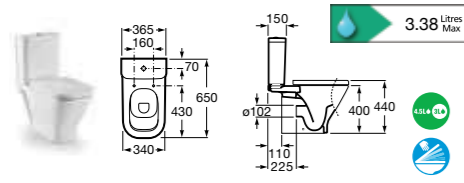

342477000 ECO WC pan – open back **£156.51**

34147C000 ECO Close-coupled cistern – 4.5/3 litres **£164.08**

801472004 Soft-close seat **£93.40**

34147C000 will be superseded by 34147C00F during 2015.