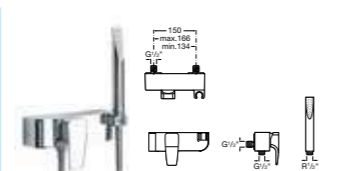

5A2050C00 Wall-mounted shower mixer with kit £319.91