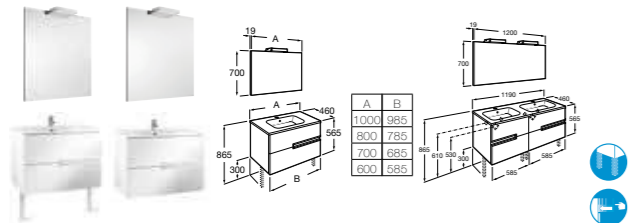

Victoria-N Unik basin and furniture with 2 drawers, mirror and light

- 855840... 1200mm (double basin) - 2 lights **£915.61**
- 855841... 1000mm **£556.80**
- 855842... 800mm **£494.93**
- 855843... 700mm **£470.18**
- 855844... 600mm **£445.44**
- 816413001 Optional legs (pair) – 300mm **£23.06**

Replace... in the product code with the code for your preferred furniture colour **153** Gloss Anthracite Grey, **154** Textured Wenge, **155** Textured Oak, **806** Gloss White