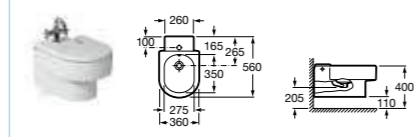

801562004 Soft-close seat **£130.79**

346567000 Wall-hung WC pan **£457.80**

801562004 Soft-close seat **£130.79**

357564000 Bidet – 1 taphole **£294.31**

806560004 Bidet cover **£75.82**

357565000 Wall-hung bidet – 1 taphole **£392.39**