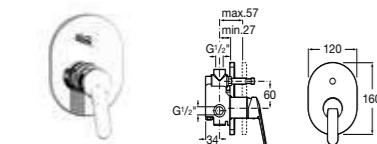

5A0625C00 Built-in bath-shower mixer **£161.27**