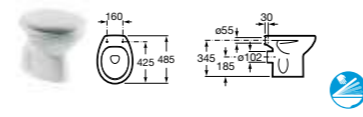

- **347396000** Back-to-wall WC pan **£175.90**
- **8013SC005** Soft-close seat **£71.23**
- **8013U0004** Seat **£40.92**