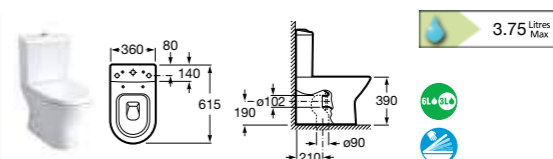

342642000 Compact WC pan – moulded back-to-wall **£169.33**

341645000 Compact close-coupled cistern – 6/3 litres **£174.70**

80164A004 Soft-close seat (angled front) **£87.36**

80164B004 Soft-close seat **£87.37**

801640004 Seat **£67.19**