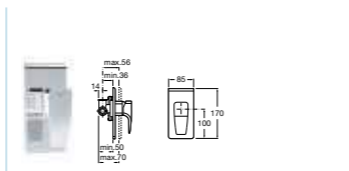

5A6150C00 Bidet mixer £235.07

5A2250C00 Built-in bath or shower mixer £173.87