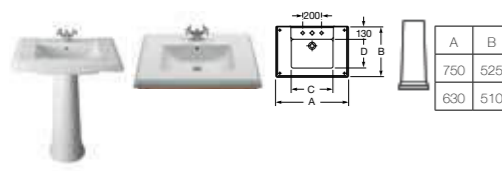

NEW CLASSICAL

327490000 Basin 750 x 525mm – 1 taphole **£377.10**

327491000 Basin 630 x 510mm – 1 taphole **£303.34**

337490000 Pedestal **£134.97**