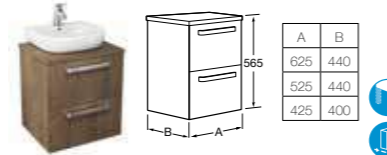

- **856010M..** Unit with two drawers for 650 or 600mm basins **£415.10**
- **856206M..** Countertop **£92.24**
- **856201M15** Countertop for use with 650mm basin (Black) **£196.02**
- **856202M15** Countertop for use with 600mm basin (Black) **£196.02**
- **856012M..** Unit with two drawers for 550 or 500mm basins **£403.57**
- **856207M..** Countertop **£80.72**
- **856203M15** Countertop for use with 550mm basin (Black) **£204.98**
- **856204M15** Countertop for use with 500mm basin (Black) **£204.98**

- **856014M..** Unit with two drawers for 450mm basin **£392.05**
- **856208M..** Countertop **£69.18**
- **856205M15** Countertop for use with 450mm basin (Black) **£172.96**

- **816412001** Optional legs (pair) **£57.06**
- **856401M03** Optional plinth (chrome) **£86.49**

Countertops that specify a particular basin are made from a solid surface and are pre-cut to suit the basin. Replace .. in the product code with the code for your preferred furniture colour: **01** Gloss White, **06** Oak