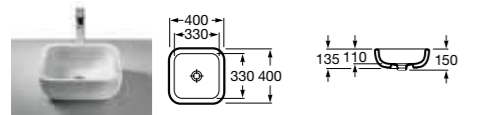

KHROMA

327654000 Basin - 0 taphole **£175.01**