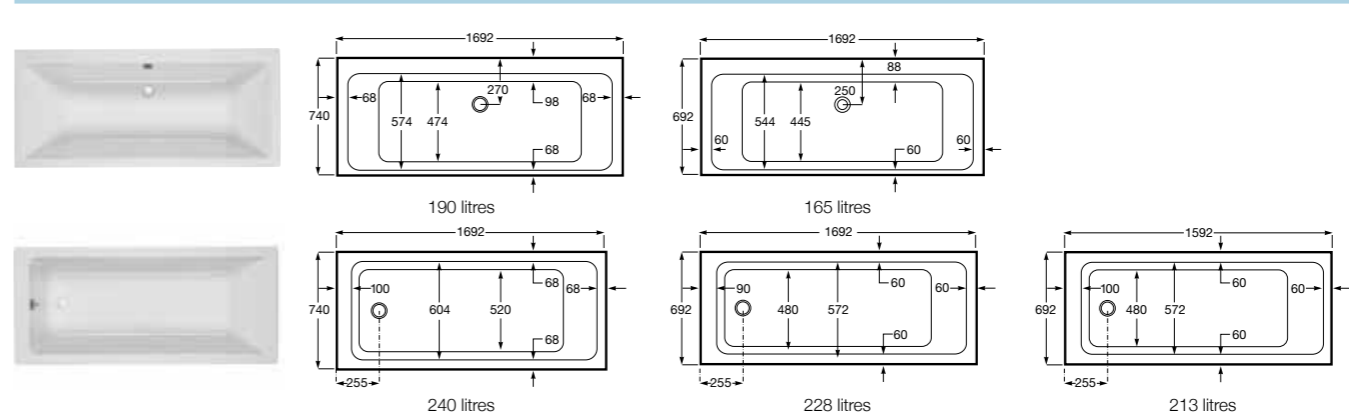

THE GAP

024719000 Double-ended bath 1700 x 750mm – 0 taphole **£315.10**
024720000 Double-ended bath 1700 x 700mm – 0 taphole **£233.16**
024718000 Bath 1700 x 750mm – 0 taphole **£315.10**
024717000 Bath 1700 x 700mm – 0 taphole **£233.16**
024716000 Bath 1600 x 700mm – 0 taphole **£233.16**