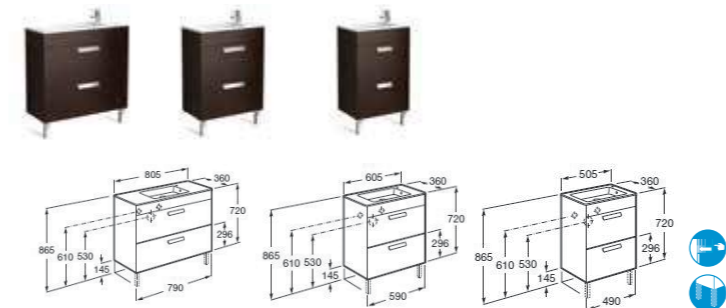

DEBBA COMPACT

Debba Compact - 2 soft-close drawers
855907... Basin and furniture 805mm **£407.07**
855905... Basin and furniture 605mm **£364.22**
855904... Basin and furniture 505mm **£342.79**
816757339 Optional legs (pair) **£17.14**
S28LIS000 Optional EU to UK adaptor for space-saving waste **£3.62**