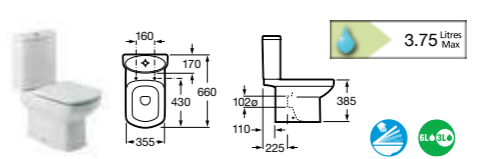

- **342514000** WC pan – open back **£200.78**
- **341518000** Close-coupled cistern – 6/3 litres **£200.78**
- **801512004** Soft-close seat **£105.77**
- **801511004** Seat **£84.89**