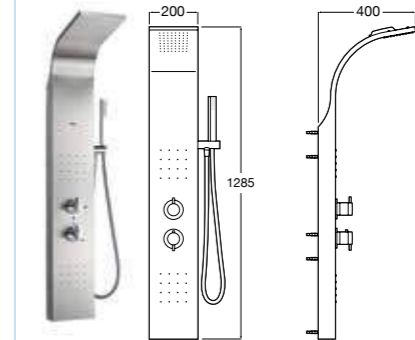

ESSENTIAL 2.0

2H0423000 Essential 2.0 £800.45