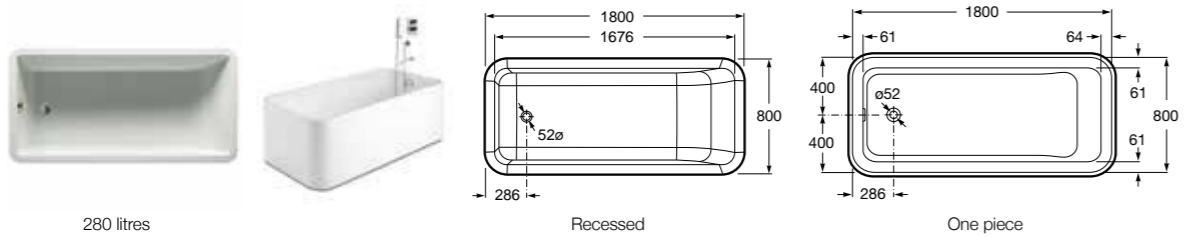

ELEMENT

280 litres
248158001 One piece bath and panel – 0 taphole (waste included) **£2,493.98**
247704000 Bath for recessed installation – 0 taphole **£993.84**

NEW CLASSICAL

250 litres
247552001 Bath with grip – 0 taphole **£1,143.85**
291066000 Optional headrest **£106.28**

BECOL DOUBLE-ENDED

247989001 Bath with grip and headrests 1900 x 1100mm – 0 taphole* **£1,312.62**
248013001 Bath with grip and headrests 1800 x 900mm – 0 taphole* **£1,125.11**
*Complete with waste.

	A	B	C	D	E	F	G	Litr.
1900	1100	1685	990	107.5	60	830	285	
1800	900	1585	800	107.5	50	650	220	

BECOL

248014001 Bath with grips and headrest 1900 x 900mm – 0 taphole **£781.33**
248015001 Bath with grips and headrest 1800 x 800mm – 0 taphole **£656.30**
248016001 Bath with grips and headrest 1700 x 800mm – 0 taphole **£625.05**

HALL DOUBLE-ENDED

223 litres
248163000 Bath with headrests – 0 taphole **£602.47**

HALL

195 litres
248162000 Bath with headrest – 0 taphole **£510.04**