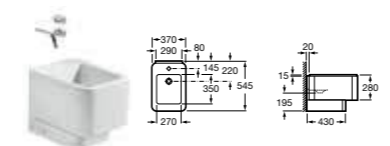

357574000 Bidet – 0 taphole **£342.73**
357577000 Bidet – 1 taphole **£342.73**