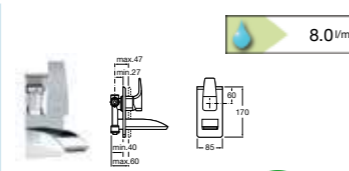

5A4750C00 Wall-mounted basin mixer £285.13