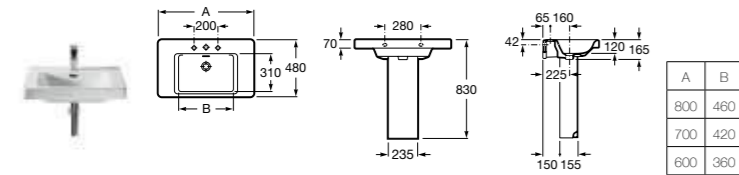

KHROMA

327650000 Basin 800 x 480mm – 1 taphole **£343.79**
327651000 Basin 700 x 480mm – 1 taphole **£318.80**
327652000 Basin 600 x 480mm – 1 taphole **£287.52**
337650000 Pedestal **£150.01**
337652000 Semi-pedestal **£175.01**