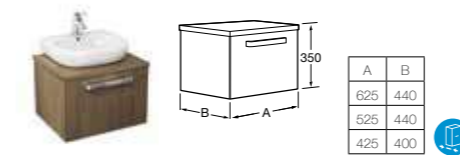

MERIDIAN-N

856009M.. Unit with drawer for 650 or 600mm basins **£345.92**

856206M.. Countertop **£92.24**

856201M15 Countertop for use with 650mm basin (Black) **£196.02**

856202M15 Countertop for use with 600mm basin (Black) **£196.02**

856011M.. Unit with drawer for 550 or 500mm basins **£334.39**

856207M.. Countertop **£80.72**

856203M15 Countertop for use with 550mm basin (Black) **£204.98**

856204M15 Countertop for use with 500mm basin (Black) **£204.98**

856013M.. Unit with drawer for 450mm basin **£322.86**

856208M.. Countertop **£69.18**

856205M15 Countertop for use with 450mm basin (Black) **£172.96**

Countertops that specify a particular basin are made from a solid surface and are pre-cut to suit the basin. Replace .. in the product code with the code for your preferred furniture colour: **01** Gloss White, **06** Oak