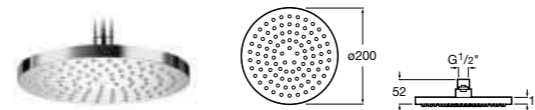

M3-E

5A5302C00 Electronic basin mixer with pop-up waste – battery powered **£499.51**
5A5502C00 Electronic basin mixer with pop-up waste – mains powered **£545.79**

LUXURY HEADS

RAINSENSE

5B2150C00* Circular shower head, 200mm ϕ , ABS chrome **£33.33**