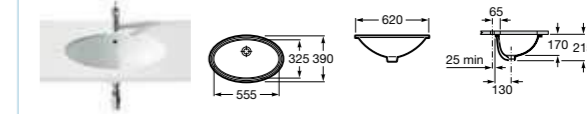

GRAND BERNA

327899000 Basin - 0 taphole **£169.32**