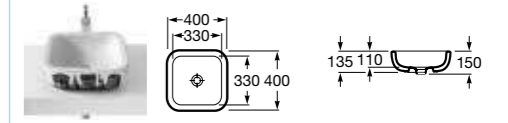

1. 32765U00U New York basin – 0 taphole **£300.03**
2. Please note, the skyline of Urban New York has changed and images on the front may differ.