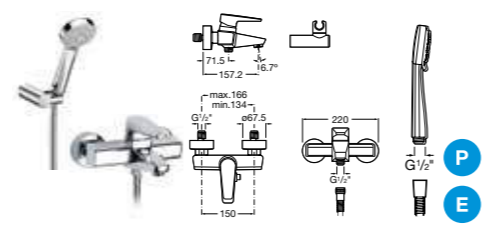

ESMAI

5A0131C02 Wall-mounted bath-shower mixer with kit **£230.89**