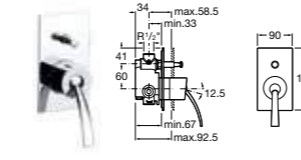

5A0646C00 Built-in bath-shower mixer **£253.30**