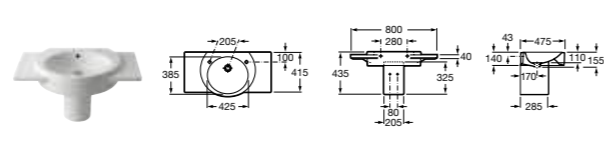

HAPPENING

- 327563000 Basin 580 x 490mm – 1 taphole £306.57
- 327562000 Basin 560 x 450mm – 0 taphole £278.28
- 327562LH0 Basin 560 x 450mm – 1 LH taphole £278.28
- 327562RH0 Basin 560 x 450mm – 1 RH taphole £278.28
- 337560000 Pedestal £160.22
- 337562000 Semi-pedestal £169.75