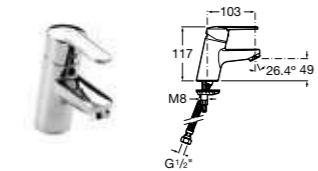

5A3225C0R Basin mixer with smooth body and 1/2 inch tails **£77.07**