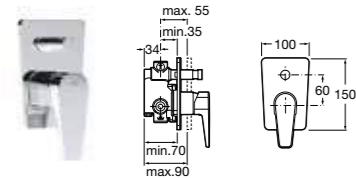

5A0631C00 Built-in bath-shower mixer **£208.62**