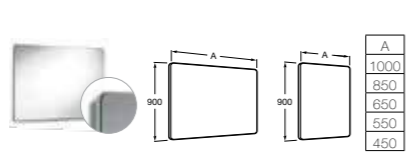

- **812237000** Mirror 1000 x 900mm **£139.70**
- **812236000** Mirror 850 x 900mm **£125.73**
- **812235000** Mirror 650 x 900mm **£110.60**
- **812234000** Mirror 550 x 900mm **£101.87**
- **812233000** Mirror 450 x 900mm **£87.33**