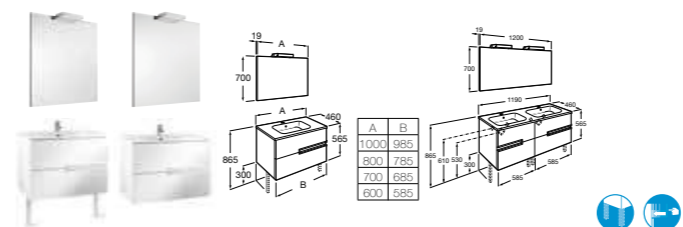

THE GAP

- 856526... Unit with drawer for 650mm basin **£507.28**
  - 856525... Unit with drawer for 600mm basin **£456.57**
  - 856524... Unit with drawer for 550mm basin **£405.83**
  - 856523... Unit with drawer for 500mm basin **£367.78**
  - 816405001 Optional legs (pair) **£57.06**
  - S28LIS000 Optional EU to UK adaptor for space-saving waste **£3.62**
2. Replace ... in the product code with the code for your preferred furniture colour: **576** Matt White, **577** Matt Grape

- 856522... Unit with door for 450mm basin **£355.11**
  - 856521... Unit with door for 400mm basin **£342.42**
  - 856520... Unit with door for 350mm basin **£329.74**
  - S28LIS000 Optional EU to UK adaptor for space-saving waste **£3.62**
2. Replace ... in the product code with the code for your preferred furniture colour: **576** Matt White, **577** Matt Grape

- 856528... Column unit LH **£434.82**
  - 856527... Column unit RH **£434.82**
2. Replace ... in the product code with the code for your preferred furniture colour: **576** Matt White, **577** Matt Grape

A	B	C
650	570	470
600	520	470
550	470	470
500	420	420

2. 327473000 Basin 650 x 470mm – 1 taphole **£145.16**
   - 327474000 Basin 600 x 470mm – 1 taphole **£114.74**
   - 327475000 Basin 550 x 470mm – 1 taphole **£94.66**
   - 32747J000 Basin 550 x 470mm – 0 taphole **£94.66**
   - 327476000 Basin 500 x 420mm – 1 taphole **£92.15**
   - 337470000 Pedestal **£59.33**
   - 337471000 Semi-Pedestal **£74.47**

A	B	C
450	370	420
400	335	320
350	285	320

2. 327477000 Cloakroom Basin 450 x 420mm – 1 taphole **£80.78**
   - 32747K000 Cloakroom Basin 450 x 420mm – 0 taphole **£80.78**
   - 327478000 Cloakroom basin 400 x 320mm – 1 taphole **£65.63**
   - 327479000 Cloakroom basin 350 x 320mm – 1 taphole **£65.63**
   - 337470000 Pedestal **£59.33**
   - 337471000 Semi-Pedestal for 450 basin **£74.47**
   - 337472000 Semi-Pedestal for 400 and 350 basins **£53.00**

THE GAP UNIK