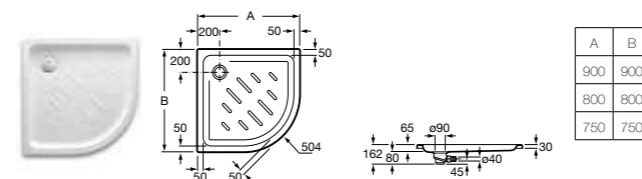

QUADRANT

EASY QUADRANT

- 276085000 900 x 900mm **£214.05**
- 276084000 800 x 800mm **£195.78**
- 276083000 750 x 750mm **£183.91**

All Acrylic shower trays require some pre-installation work - please contact Roca Customer Services for more information.