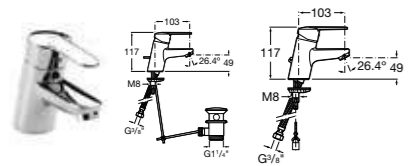

VICTORIA (V2)

5A3025C00 Basin mixer with pop-up waste **£94.07**
5A3125C00 Basin mixer **£79.77**