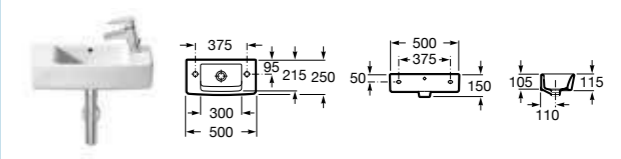

- 325883000 Cloakroom basin – 0 taphole £120.42
- 325883LH0 Cloakroom basin – 1 LH taphole £120.42
- 325883RH0 Cloakroom basin – 1 RH taphole £120.42