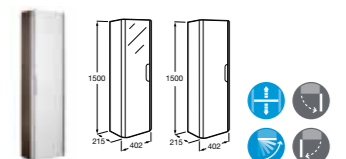

1. **856627...** Column unit with mirror – 1500mm RH **£800.89**
   - **856629...** Column unit with mirror – 1500mm LH **£800.89**
   - **856628...** Column unit without mirror – 1500mm (reversible) **£711.89**
2. Replace ... in the product code with the code for your preferred furniture colour: **148** Light Textured Wood (Veta), **149** Khaki, **150** Dark Textured Wood (Mood Tekka), **576** Matt White