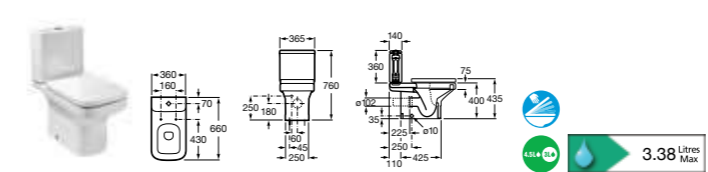

- **342787000** ECO WC pan – open back **£197.92**
- **34178C000** ECO Close-coupled shell cistern – 4.5/3 litres **£203.75**
- **801782004** Soft-close seat **£111.76**
- **801780004** Seat **£93.13**