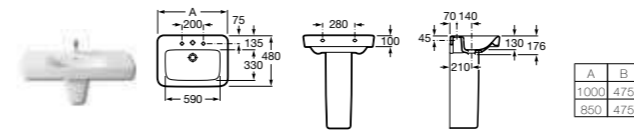

SENSO SQUARE

- 32751M000 Basin 1000 x 480mm – 1 taphole £289.88
- 32751N000 Basin 850 x 475mm – 1 taphole £271.77
- 337513000 Pedestal £84.46
- 337512000 Semi-pedestal £91.83

- 32751A000 Basin 650 x 470mm – 1 taphole £180.93
- 32751B000 Basin 600 x 470mm – 1 taphole £126.39
- 32751C000 Basin 550 x 440mm – 1 taphole £120.78
- 337513000 Pedestal £84.46
- 337512000 Semi-pedestal £91.83