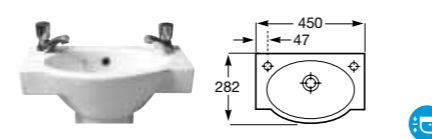

DAMA-N

- 32778C000** Corner basin – 1 taphole **£168.81**

IBIS

- 320841001** Cloakroom basin – 0 taphole **£62.64**
- 328842000** Cloakroom basin – 2 taphole **£62.64**

AMAYA

- 475120000** Cloakroom basin 450 x 282mm – 1 RH taphole **£86.91**
- 475121000** Cloakroom basin 450 x 282mm – 2 taphole **£86.91**
- 331300004** Pedestal **£42.93**