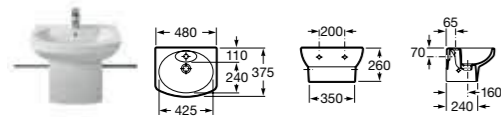

SENSO COMPACT

- **327514000** Cloakroom basin with integrated semi-pedestal – 1 taphole **£193.42**