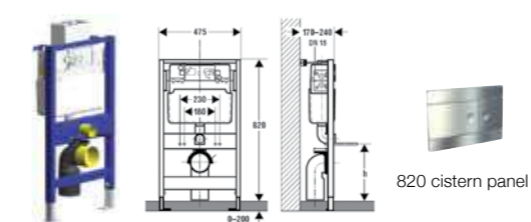

WALL-HUNG AND BACK-TO WALL WC OPTIONS

- 890820E00 Pro 820 **£241.42**
- 890CF0000 Corner fixing kit **£99.02**
- 890820FP0 Operating panel – polished chrome **£52.86**