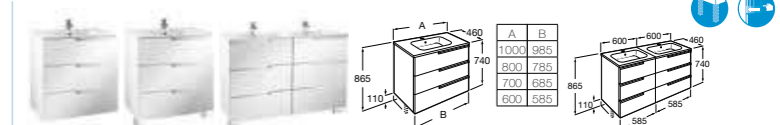

1. Victoria-N Unik Basin and furniture with 2 drawers
   - 855830... 1200mm (double basin) (1200 = 2 x 600 base units with a 1200 basin) **£835.20**
   - 855831... 1000mm **£494.93**
   - 855832... 800mm **£433.06**
   - 855833... 700mm **£408.31**
   - 855834... 600mm **£383.57**
   - 816413001 Optional legs (pair) – 300mm **£23.06**
2. Replace... in the product code with the code for your preferred furniture colour: **153** Gloss Anthracite Grey, **154** Textured Wenge, **155** Textured Oak, **806** Gloss White

1. Victoria-N Unik Basin and furniture with 3 drawers
   - 855835... 1200mm (double basin) (1200 = 2 x 600 base units with a 1200 basin) **£927.99**
   - 855836... 1000mm **£556.80**
   - 855837... 800mm **£494.93**
   - 855838... 700mm **£470.18**
   - 855839... 600mm **£445.44**
   - 816555001 Optional legs (pair) – 110mm **£27.22**
2. Replace... in the product code with the code for your preferred furniture colour: **153** Gloss Anthracite Grey, **154** Textured Wenge, **155** Textured Oak, **806** Gloss White