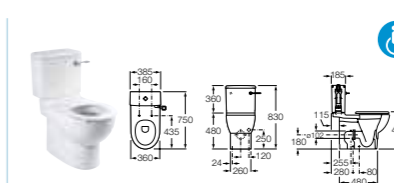

In-Tank Meridian

- 893302000** Wall-hung WC with integrated cistern and I-shaped support (for solid walls) **£992.05**
- 893301000** Wall-hung WC with integrated cistern and L-shaped support (for stud walls) **£1,190.25**
- 893303000** Back-to-wall WC with integrated cistern **£992.05**