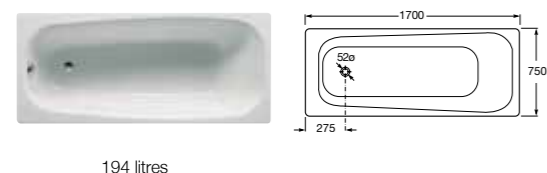

CONTESA BODY PLUS

1. **237955000** Bath with anti-slip – 0 taphole **£414.24**
   - **237965000** Bath – 0 taphole **£383.73**
   - **291021000** Legset **£10.96**
2. Legset must be ordered separately