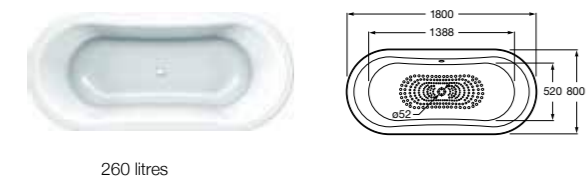

DUO OVAL PLUS

1. **222555000** Bath with anti-slip – 0 taphole **£1,051.94**
   - **222565000** Bath – 0 taphole **£1,028.38**
   - **291021000** Legset **£10.96**
2. Legset must be ordered separately
   Built in installation only