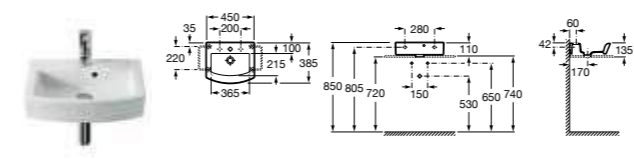

- 327624000 Basin – 1 taphole £120.42