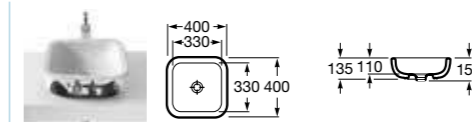

- 32765R00U Rio de Janeiro basin – 0 taphole **£300.03**