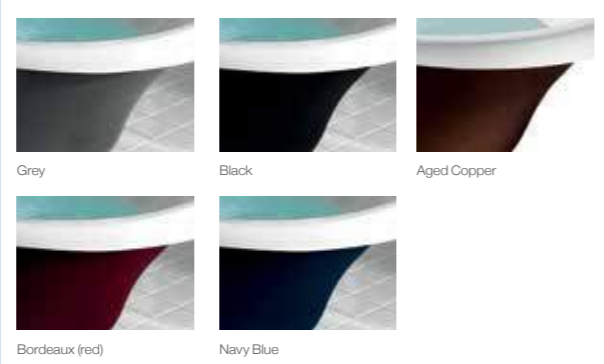

Please note Eliptico is a special order product.

Coloured exteriors

- 291070000** L' shaped cherry wood legs **£1,375.23**
- 291093000** Red leg set and chrome towel rail **£886.24**
- 291094000** Eagle feet **£403.17**
- 291041001** Ash/chrome leg set **£353.05**