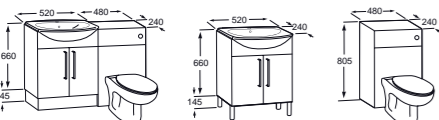

1. **Compact back-to-wall and semi-recessed units - Gloss White**
2. 856BT0000 Compact back-to-wall WC unit 480mm including cistern **£407.26**
   - 856SU0000 Compact semi-recessed basin unit 520mm with plinth for Laura basin **£344.06**
3. **1000mm**
4. 856WT5000 Compact countertop 1000mm for both units combined **£77.24**
   - 856WT4800 Compact countertop 480mm for WC unit **£42.31**
   - 856WT8000 Compact countertop 520mm for basin unit **£42.31**
   - 856DL1300 Optional decorative leg (1) **£19.31**