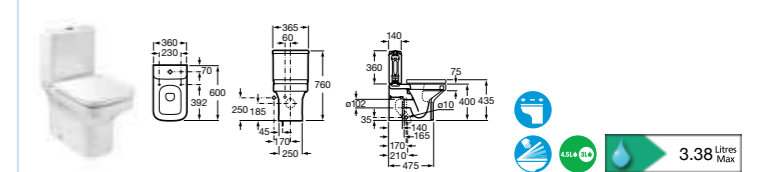

- **34278W000** ECO Compact WC pan – moulded back-to-wall **£232.84**
- **34178C000** ECO Close-coupled shell cistern – 4.5/3 litres **£203.75**
- **80178C004** Soft-close seat **£111.76**
- **80178B004** Seat **£93.13**