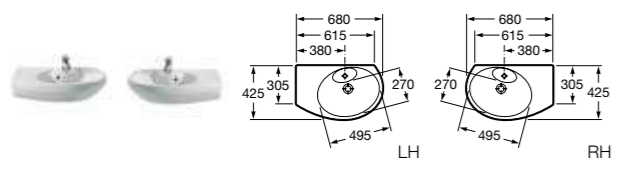

- 327518000 Corner basin LH – 1 taphole **£204.55**
- 327519000 Corner basin RH – 1 taphole **£204.55**