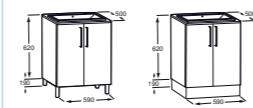

1. **590mm base units for inset countertop basins – Gloss White**
2. 856CT1000 Base unit to suit Foro, Java, Diverta, Neo Selene, Kalahari 590mm and Coral basins **£372.16**
   - 856WT9000 Countertop **£89.89**
   - 856DL0300 Optional decorative leg (1) **£20.02**
   - 856NP4000 Optional plinth and plinth legs **£51.97**