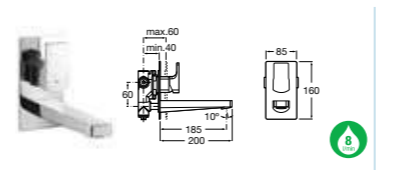

5A6001C00 Bidet mixer with pop-up waste £240.99

5A4701C00 Wall-mounted basin mixer £360.91