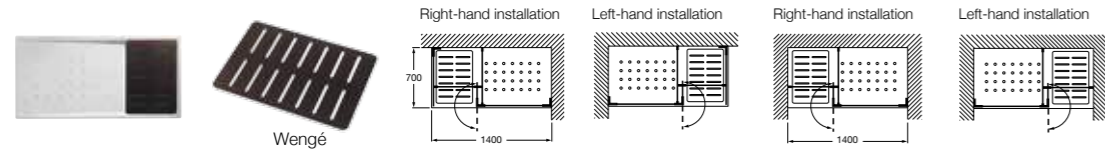

RECTANGULAR

MALTA WALK-IN

- 373524000 Malta walk-in tray with Wengé platform **£392.44**
- 373521000 Malta walk-in tray without platform **£363.37**
- 506404400 90ø waste **£71.27**

HAPPENING

- 373565000 1000 x 800mm **£361.78**
- 291068000 Optional teak wood platform **£375.71**
- 506404400 90ø waste **£71.27**