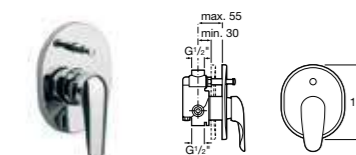

5A0639C00 Built-in bath-shower mixer **£183.50**