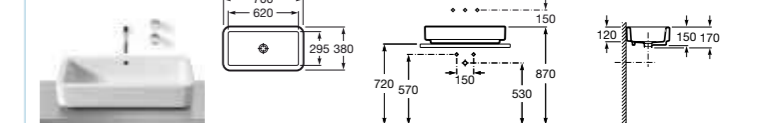

SOFIA

- 327220000 Basin – 0 taphole **£252.44**

ELEMENT

- 327576000 Basin – 1 taphole **£315.55**

- 327572000 Basin – 0 taphole **£455.60**

KHROMA

327655000 Basin - 0 taphole **£281.28**

KHROMA