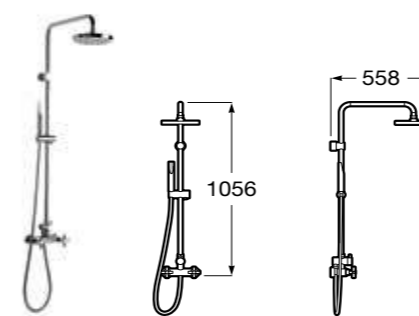

LOFT

5A9743C00 Loft column £983.04