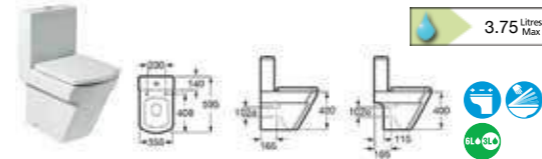

342628000 WC pan – moulded back-to-wall **£325.82**

342627000 WC pan – open back **£325.82**

34162C000 Close-coupled cistern – 6/3 litres **£264.11**

801622004 Soft-close seat **£114.76**

34262S000 **ECO** WC pan – moulded back-to-wall **£325.82**

34162D000 **ECO** Close-coupled cistern – 4.5/3 litres **£264.11**

801622004 Soft-close seat **£114.76**