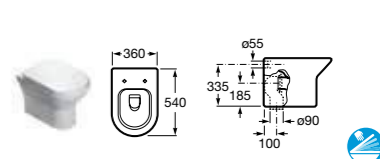

347615000 Back-to-wall WC pan **£201.59**

80164A004 Soft-close seat (angled front) **£87.36**

80164B004 Soft-close seat **£87.37**

801640004 Seat **£67.19**