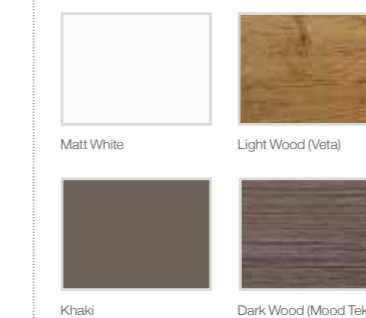

FURNITURE FINISHES

Dama-N furniture (id 140-141).

Dama-N furniture is available in versions of two drawers and one door. All of them with soft-close system.