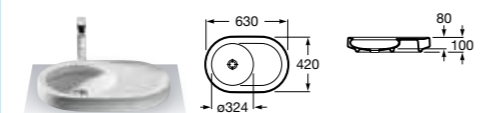

327653000 Basin - 1 taphole **£199.30**

KHROMA

327654000 Basin - 0 taphole **£175.01**

ART

327220000 Basin - 0 taphole (no overflow) **£235.17**

ART

327221000 Basin - 0 taphole (no overflow) **£287.60**

ORBITA