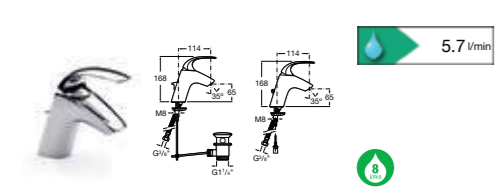

M2-N

5A3068C00 Basin mixer with pop-up waste **£220.70**
5A3168C00 Basin mixer **£202.52**