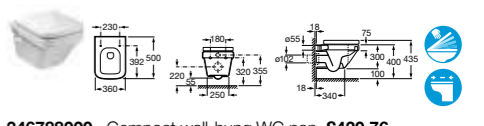

- **346788000** Compact wall-hung WC pan **£430.76**
- **80178C004** Soft-close seat **£111.76**
- **80178B004** Seat **£93.13**