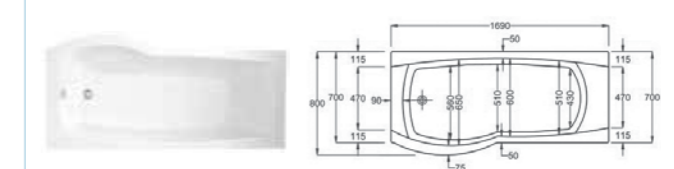

GIRALDA SHOWER

195 litres
1235L2000 Shower bath LH – 0 taphole **£443.33**
1235R2000 Shower bath RH – 0 taphole **£443.33**
125178000 Shower bath front panel **£138.09**
125179000 Shower bath end panel **£95.50**
MS1100012 Screen for shower bath 1400 x 750mm **£247.10**