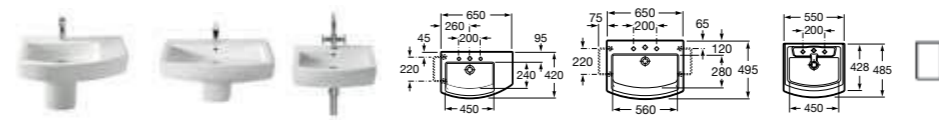

801490004 Seat **£118.27**

357490000 Bidet – 1 taphole **£385.43**

806490004 Bidet cover **£100.18**

247552001 Acrylic bath with grip – 0 taphole **£1,143.85**

291066000 Optional headrest **£106.28**

HALL

327620000 Asymmetrical basin 650 x 420mm – 1 taphole **£290.84**