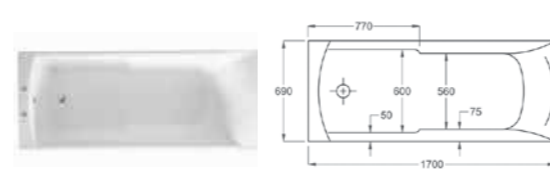

ALMERIA

130 litres
024733000 ECO bath with grips 1700 x 700mm – 2 taphole **£329.25**
024732000 ECO bath 1700 x 700mm – 2 taphole **£309.09**