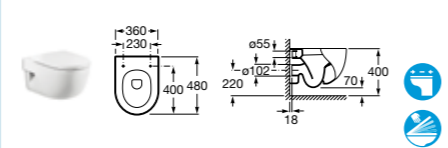

Furniture finishes

Wood finish Gloss finish

06 Oak **01** White

- 342248000** ECO WC pan – moulded back-to-wall **£287.52**
- 34124D000** ECO Close-coupled cistern – 4.5/3 litres **£247.52**
- 8012AC004** Soft-close seat **£112.50**
- 8012AB004** Seat **£83.29**