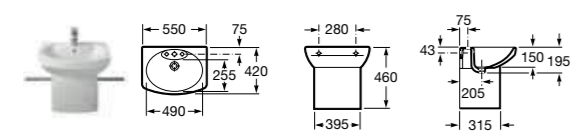

FONTANA

- 327877000 Basin – 1 taphole **£233.79**

SENSO COMPACT

- 325513000 Basin 550 x 420mm – 1 taphole **£128.01**
- 337510000 Pedestal **£84.46**
- 337511000 Semi-pedestal **£91.83**
- 840539000 Optional towel rail for semi-pedestal **£69.57**