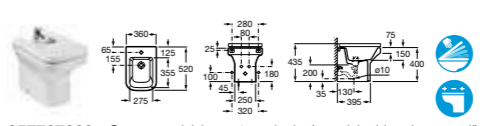

- **357787000** Compact bidet – 1 taphole (moulded back-to-wall) **£291.05**
- **80678C004** Soft-close bidet cover **£111.76**
- **80678B004** Bidet cover **£93.13**