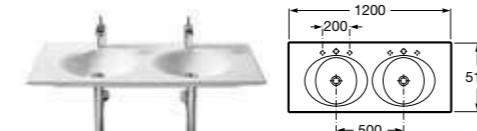

327896000 Double basin – 1 taphole per bowl **£408.74**