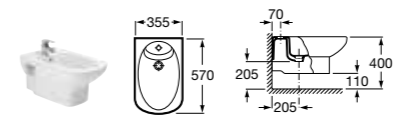

- **357515000** Wall-hung bidet – 1 taphole **£357.59**
- **806511004** Bidet cover **£84.89**