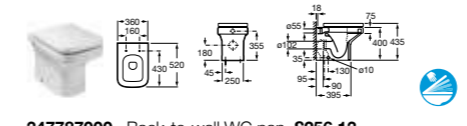

- **347787000** Back-to-wall WC pan **£256.13**
- **801782004** Soft-close seat **£111.76**
- **801780004** Seat **£93.13**