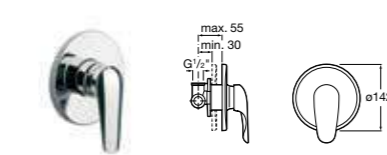

5A2239C00 Built-in bath or shower mixer **£138.27**