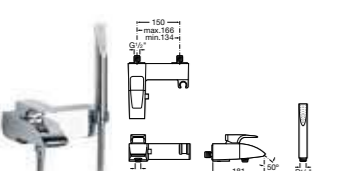

5A3150C00 Basin mixer £250.37

5A0150C00 Wall-mounted bath-shower mixer with kit £389.45