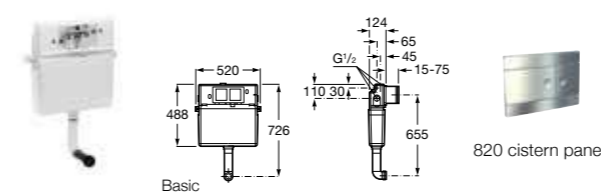

BACK-TO-WALL WC OPTIONS

- 890090200 Basic concealed cistern without bracket **£115.31**
- 8900C0000 Concealed cistern without bracket (820mm high) **£115.31**
- 890820FP0 Operating panel – polished chrome **£52.86**

Coming soon
A dedicated Installation Systems Brochure featuring our new range of concealed cisterns.