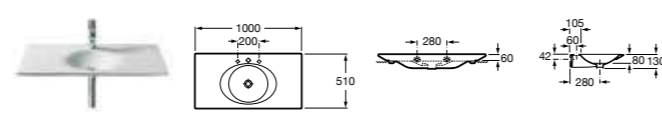

- 327897000 Basin – 1 taphole £330.14