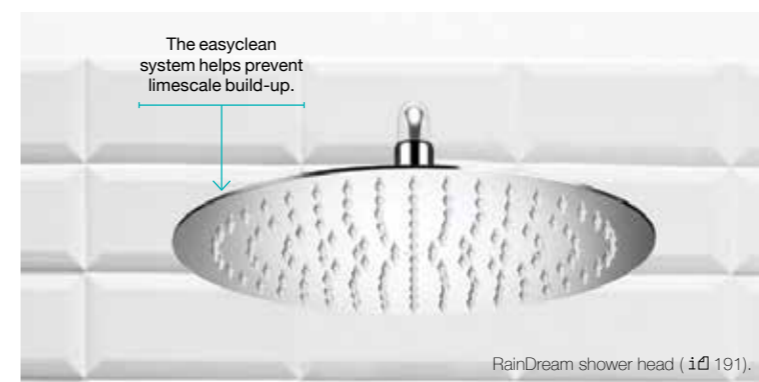

The Stella handset includes three functions: rain, pulse and aquair.

T-1000 brassware (111 190).

RAINSENSE

Luxurious showering experience

Our RainSense shower heads provide a luxurious showering experience. With a range of sizes and installation options, RainSense can be adapted for any bathroom space.

Valves must be ordered separately, please see pages 182-190.

RAINDREAM

Contemporary solution for the modern bathroom

RainDream provides five on trend options for any bathroom style. With a slim polished stainless steel design of just 5mm thick and containing an easyclean system, RainDream is both modern and functional.