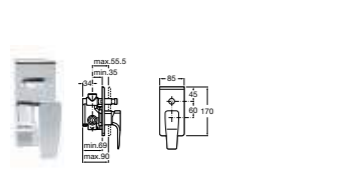

5A0650C00 Built-in bath-shower mixer £236.47