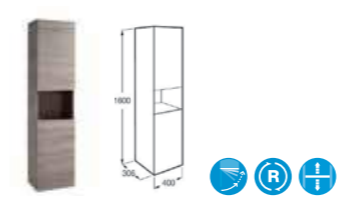

HEIMA

SIZE	UNITS	TOTAL £
1200	1205 x 490 2 drawer base unit and countertop 856914... 600mm base unit with 1 soft-close drawer £439.88 856914... 600mm base unit with 1 soft-close drawer £439.88 856924... Countertop £82.80 Compatible mirror: 812198000	£962.56
1100 RH	1105 x 490mm 2 drawer base unit and countertop 856916.. 800mm base unit with 1 soft-close drawer £476.10 856915... 300mm auxiliary base unit with 1 soft-close drawer £207.00 856922... RH countertop £165.90 Compatible mirrors: 812196000 and 812195000	£849.00
1100 LH	856916.. 800mm base unit with 1 soft-close drawer £476.10 856915... 300mm auxiliary base unit with 1 soft-close drawer £207.00 856923... LH countertop £165.90 Compatible mirrors: 812196000 and 812195000	£849.00
800	805 x 490mm 1 drawer base unit and countertop 856916.. 800mm base unit with 1 soft-close drawer £476.10 856919... Countertop £155.25 Compatible mirror: 812196000	£631.35
600	605 x 490mm 1 drawer base unit and countertop 856914... 600mm base unit with 1 soft-close drawer £439.88 856918... Countertop £150.08 Compatible mirror: 812197000	£589.96
856925331 Optional legs for use with Heima base units £18.63 Replace ... in the product code with the code for your preferred furniture colour: 353 Wood White, 321 Textured Ash, 371 Matt Dark Grey		