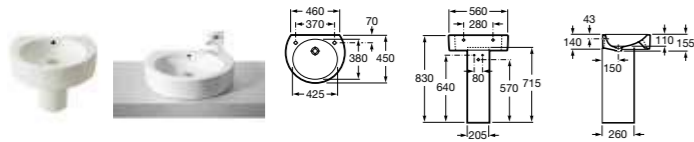

HAPPENING

- 327563000 Basin 580 x 490mm – 1 taphole £306.57
- 327562000 Basin 560 x 450mm – 0 taphole £278.28
- 327562LH0 Basin 560 x 450mm – 1 LH taphole £278.28
- 327562RH0 Basin 560 x 450mm – 1 RH taphole £278.28
- 337560000 Pedestal £160.22
- 337562000 Semi-pedestal £169.75