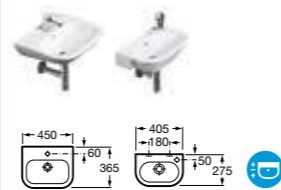

1. **327643000** Cloakroom basin 450 x 365mm – 1 taphole **£76.60**
   - **327645000** Cloakroom basin 405 x 275mm – 1 RH taphole **£76.60**
2. Basins with RH taphole are not compatible with the L20 basin mixers.