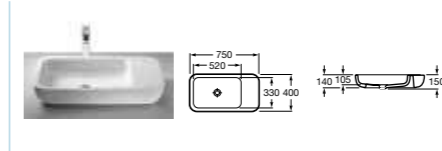

327655000 On countertop basin – 0 taphole **£281.28**