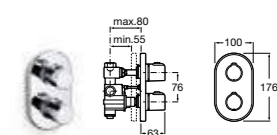

5A2918C00 Built-in thermostatic bath or shower mixer **£201.79**