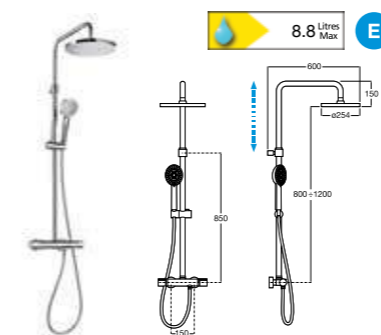

EVOLUTION

2H0416000 Evolution £910.21

ESSENTIAL 2.0

2H0423000 Essential 2.0 £800.45

THERMOSTATIC

EVEN-T

5A9780C00 Even-T thermostatic shower column with round head £635.00

5A2080C00 Even-T thermostatic shower column with rectangular head £670.00