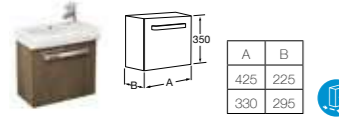

856007M.. Unit with half height door for 450mm basin **£196.02**

856005M.. Unit with half height door for 350mm basin **£207.55**

Replace .. in the product code with the code for your preferred furniture colour: **01** Gloss White, **06** Oak