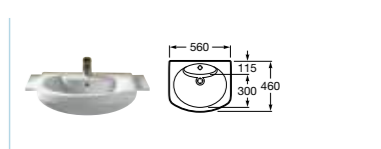

1. **327516000** Semi-recessed basin – 1 taphole **£176.87**
2. Please note the basin template is printed on the product box.