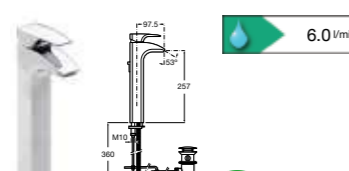

5A7536C00 Extended basin mixer with pop-up waste £349.42

5A3819C00 Basin mixer with joystick control and pop-up waste £289.88

THESIS

5A3050C00 Basin mixer with pop-up waste £274.02

5A3150C00 Basin mixer £250.37