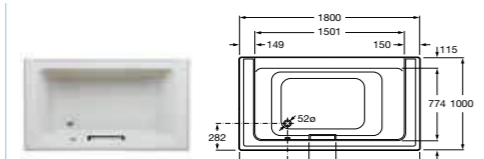

247552001 Acrylic bath with grip – 0 taphole **£1,143.85**

291066000 Optional headrest **£106.28**