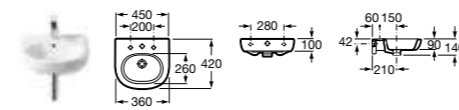

327245000 Cloakroom basin – 1 taphole **£111.06**
337240000 Pedestal **£99.35**
337241000 Semi-pedestal **£96.42**