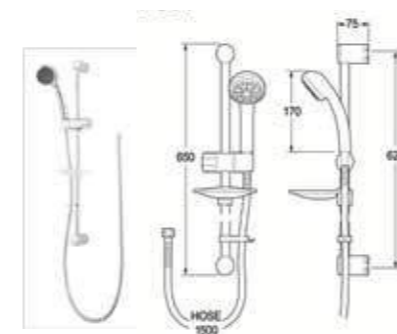

RAIL KITS

STANDARD

D50010028 Standard 650mm rail kit with 5 function handset, 1.5m hose, clear soap dish, bracket and hose retaining clip **£61.06**

D50010002 Standard rail (no kit) **£31.97**