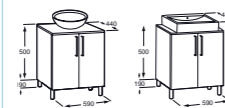

1. **590mm base units for on-countertop basins – Gloss White**
2. 856BU2000 Base unit **£376.35**
   - 856WT1000 Countertop **£87.07**
   - 856DL0300 Optional decorative leg (1) **£20.02**
   - 856NP2000 Optional plinth and plinth legs **£51.97**