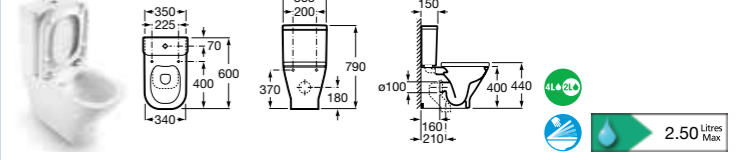

1. **CleanRim The Gap - Close-coupled**
2. 34273700H Rimless WC pan – moulded back-to-wall - with cutout at the side of the pan for isolation valve **£188.60**
   - 342737000 Rimless WC pan – moulded back-to-wall - no cutout for isolation valve **£188.60**
   - 34173C000 Close-coupled cistern – 4/2 litres **£197.92**
   - 801732004 Soft-close seat **£110.60**
   - 801730004 Seat **£81.50**
3. CleanRim The Gap flushes from an efficient distributor at the back of the toilet which has allowed us to reduce the flush volume. It is also extremely hygienic and very easy to clean. Cistern 34147C000 will be superseded by 34147C00F during 2015.