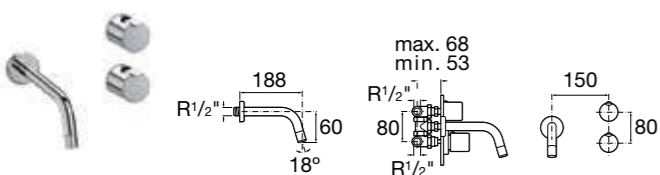

ELEMENT

5A3562C00 Wall-mounted basin mixer **£159.58**