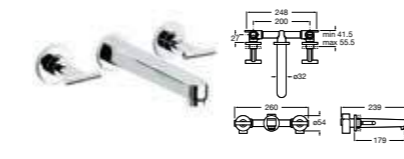

5A4646C00 Wall-mounted basin mixer (180mm spout) **£345.49**