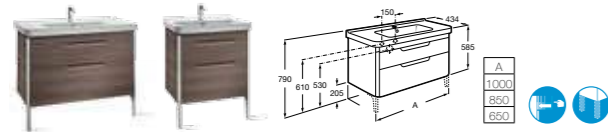

DAMA-N

856610... Unit with 2 drawers for 1000mm basin **£901.73**

856611... Unit with 2 drawers for 850mm basin **£818.67**

856613... Unit with 2 drawers for 650mm basin **£759.35**

816560002 Optional legs (pair) – 205mm **£72.38**

858A55000 Optional organiser box 200 x 100 x 70mm **£17.31**

S28LIS000 Optional EU to UK adaptor for space-saving waste **£3.62**

Replace ... in the product code with the code for your preferred furniture colour:

148 Light Textured Wood (Veta), **149** Khaki, **150** Dark Textured Wood (Mood Teka), **576** Matt White