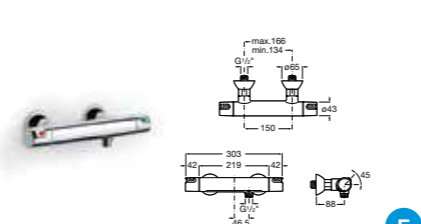

5A1318C00 Wall-mounted thermostatic shower mixer (no kit) **£184.49**