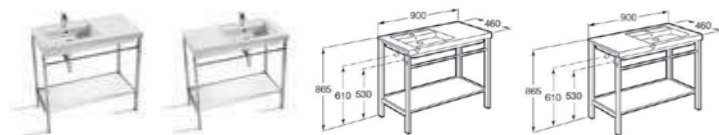

Drawings for the 1200 and 600 are not currently available.

SIZE	METAL STRUCTURES	TOTAL £
1200	327540000 1200 x 460mm double basin -1 taphole per bowl £258.75	£1,035.00
	856750001 1200 x 460 metal structure base unit £776.25	
900 LH	327544000 900 x 460 LH basin - 1 taphole £186.30	£807.30
	856748001 900 x 460mm metal structure base unit £621.00	
900 RH	327543000 900 x 460 RH basin - 1 taphole £186.30	£807.30
	856748001 900 x 460mm metal structure base unit £621.00	
600	327546000 600 x 460 basin - 1 taphole £144.90	£621.00
	856746001 600 x 460mm metal structure base unit £476.10