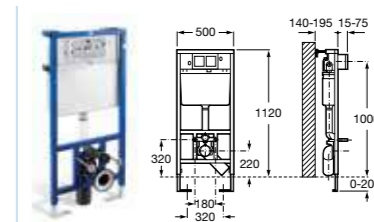

- 813050001 250mm (double) **£61.86**
- 813051001 90mm (single) **£37.12**

FURNITURE FINISHES

WALL-HUNG AND BACK-TO WALL WC OPTIONS

- 890820E00 Pro 820 **£241.42**
- 890CF0000 Corner fixing kit **£99.02**
- 890820FP0 Operating panel – polished chrome **£52.86**