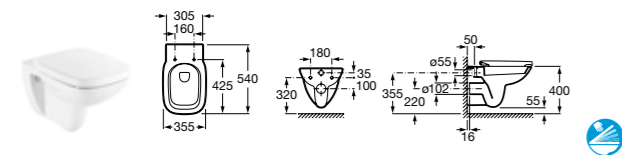

- **346997000** Wall-hung box-rim WC pan **£209.00**
- **801992004** Lacquered soft-close seat and cover (top fixing) **£87.23**
- **801990004** Lacquered seat and cover **£50.12**