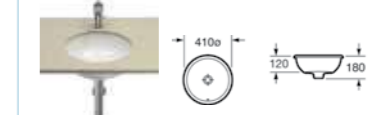

FORO

327884000 Basin 410mm - 0 taphole **£107.14**