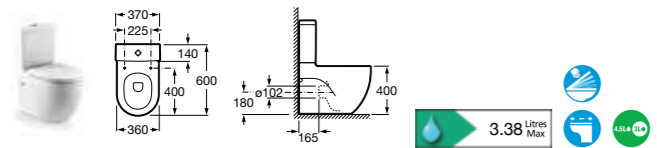

- **342248000** ECO WC pan – moulded back-to-wall **£287.52**
- **34124D000** ECO Close-coupled cistern – 4.5/3 litres **£247.52**
- **8012AC004** Soft-close seat **£112.50**
- **8012AB004** Seat **£83.29**