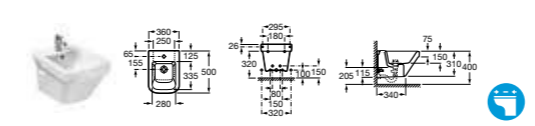

- **357786000** Compact wall-hung bidet – 1 taphole **£349.26**