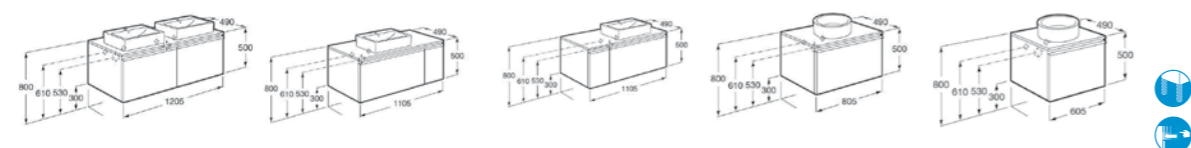

HEIMA

SIZE	UNITS	TOTAL £
1200	1205 x 490 2 drawer base unit and countertop 856914... 600mm base unit with 1 soft-close drawer £439.88 856914... 600mm base unit with 1 soft-close drawer £439.88 856924... Countertop £82.80 Compatible mirror: 812198000	£962.56
1100 RH	1105 x 490mm 2 drawer base unit and countertop 856916.. 800mm base unit with 1 soft-close drawer £476.10 856915... 300mm auxiliary base unit with 1 soft-close drawer £207.00 856922... RH countertop £165.90 Compatible mirrors: 812196000 and 812195000	£849.00
1100 LH	856916.. 800mm base unit with 1 soft-close drawer £476.10 856915... 300mm auxiliary base unit with 1 soft-close drawer £207.00 856923... LH countertop £165.90 Compatible mirrors: 812196000 and 812195000	£849.00
800	805 x 490mm 1 drawer base unit and countertop 856916.. 800mm base unit with 1 soft-close drawer £476.10 856919... Countertop £155.25 Compatible mirror: 812196000	£631.35
600	605 x 490mm 1 drawer base unit and countertop 856914... 600mm base unit with 1 soft-close drawer £439.88 856918... Countertop £150.08 Compatible mirror: 812197000	£589.96
856925331 Optional legs for use with Heima base units £18.63 Replace ... in the product code with the code for your preferred furniture colour: 353 Wood White, 321 Textured Ash, 371 Matt Dark Grey		