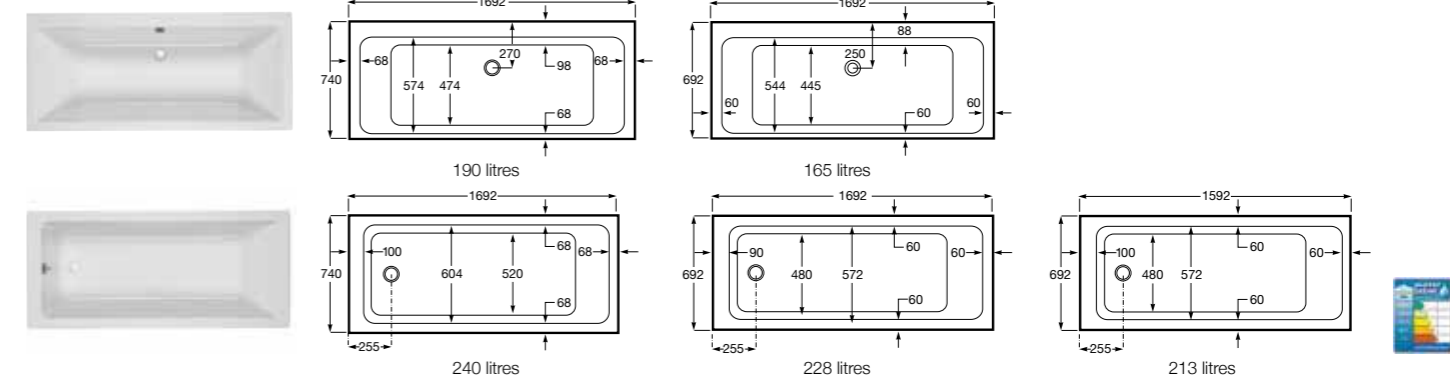

Replace ... in the product code with the code for your preferred furniture colour:

576 Matt White, **577** Matt Grape

024719000 Double-ended bath 1700 x 750mm – 0 taphole **£315.10**

024722000 Double-ended bath 1700 x 700mm – 0 taphole **£233.16**