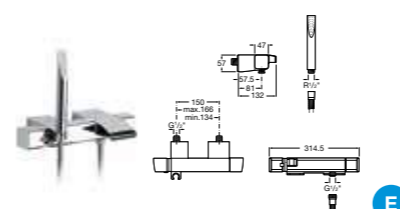

THESIS-T

5A1150C00 Wall-mounted thermostatic bath-shower mixer with kit £454.23