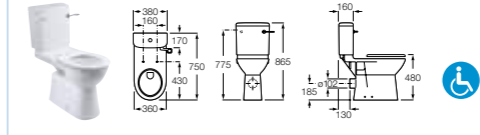

1. **Laura Access**
2. **342238000** WC pan **£246.75**
   - **341232000** Close-coupled cistern including fittings **£197.40**
   - **00122A510** Cistern lever **£12.60**
   - **003399880** Anti-vandal bracket **£10.50**
   - **801300221** White seat **£73.50**
   - **801300223** Blue seat **£73.50**
   - **801300222** Grey seat **£73.50**
3. Note: Anti-vandal bracket and lever to be ordered with the cistern.