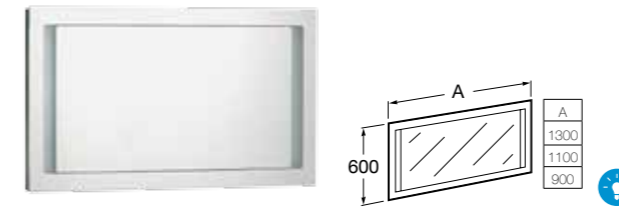

DEMISTERS

- 155 Demisters

Prisma

Luna

Smartlight and Victoria-N

STRATUM

- 856225000 Mirror with integrated light 1300 x 600mm **£610.47**
- 856224000 Mirror with integrated light 1100 x 600mm **£566.86**
- 856223000 Mirror with integrated light 900 x 600mm **£552.34**