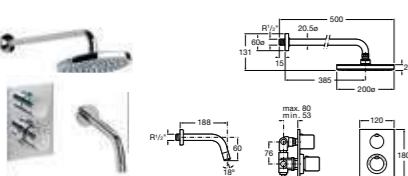

ELEMENT-T

5A2862C00 Built-in thermostatic bath-shower mixer (overhead rose and bath spout) **£803.66**