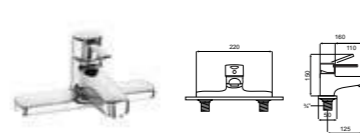

5A1960C00 Deck-mounted bath filler **£228.78**