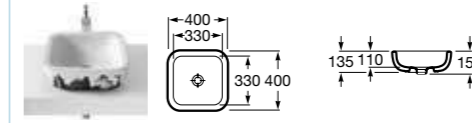

- 32765G00U Berlin basin – 0 taphole **£300.03**