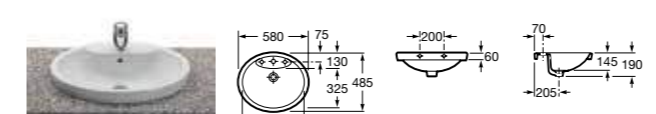

SENSO

327515000 Basin - 1 taphole **£190.64**