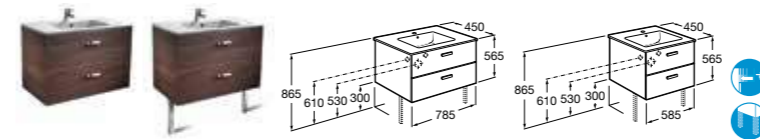

1. **Victoria Basic Unik**
2. **855852...** Basin and furniture 800mm **£368.41**
   - **855854...** Basin and furniture 600mm **£306.89**
   - **855857...** Basin and furniture 800mm with mirror and light **£429.80**
   - **855859...** Basin and furniture 600mm with mirror and light **£368.41**
   - **816413001** Optional legs (pair) **£23.06**

Replace ... in the product code with the code for your preferred furniture colour: **201** Wenge, **222** Walnut, **806** Gloss White