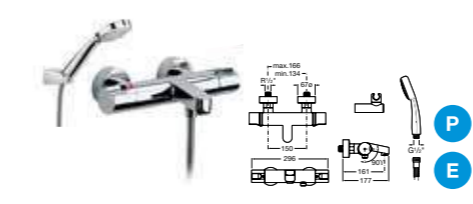

MOAI-T

5A1146C02 Wall-mounted thermostatic bath-shower mixer with kit **£398.88**