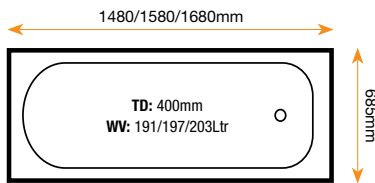

Technical Data

Kelso