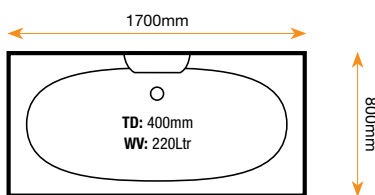

Technical Data

Rapheal