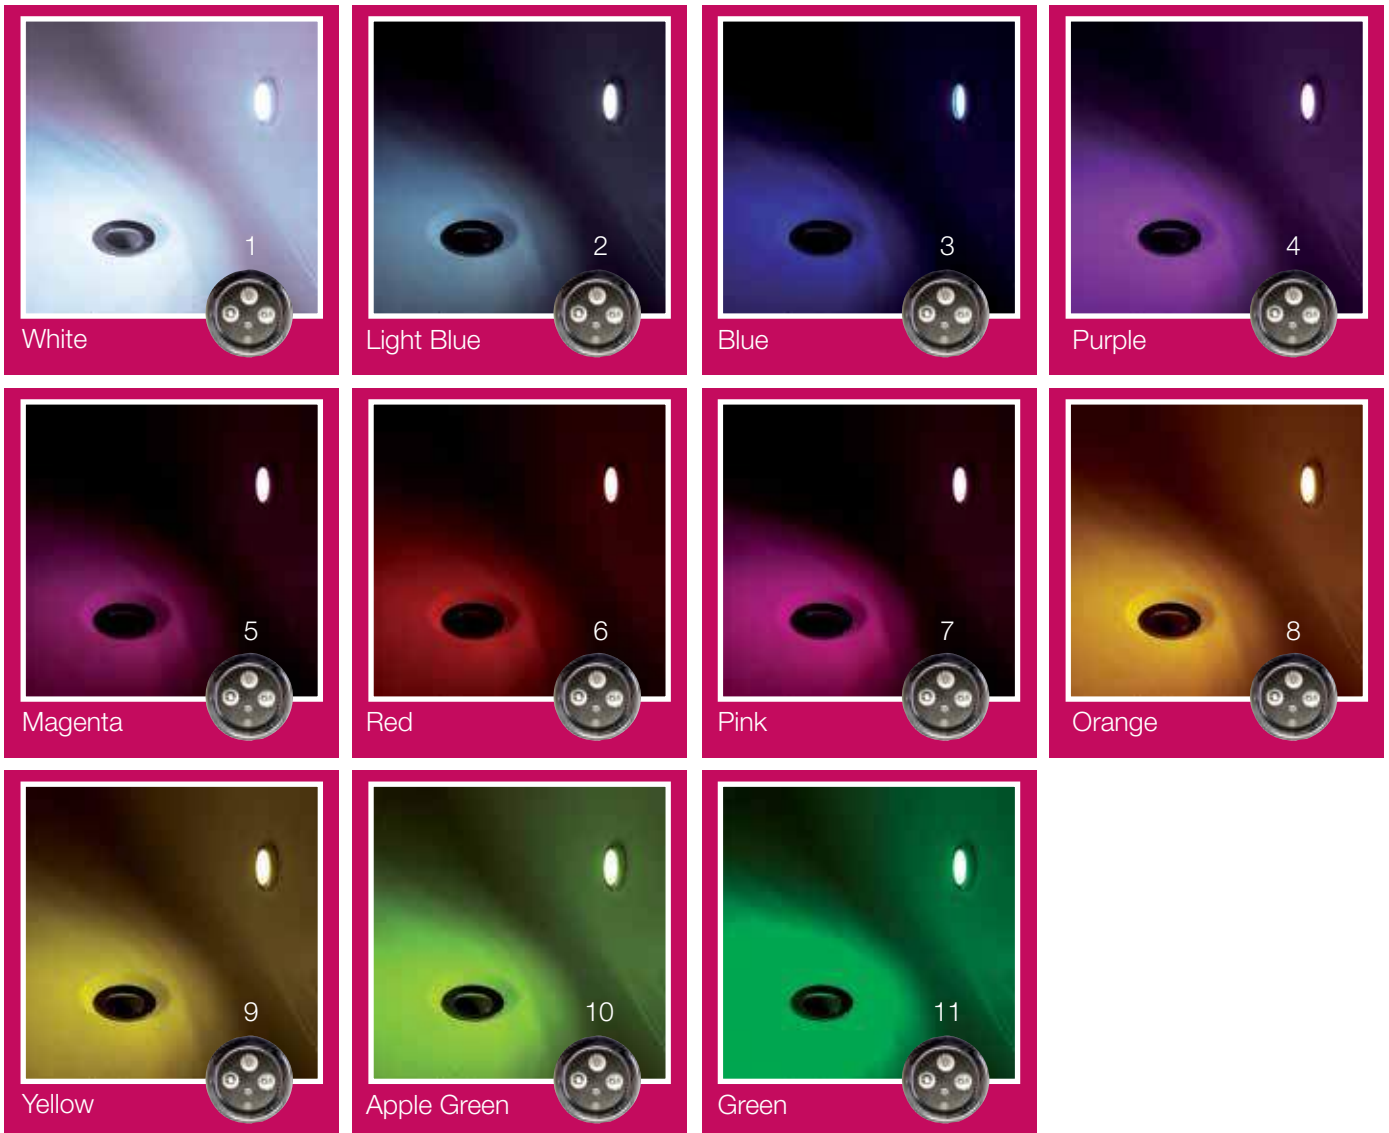

Light sequence options

Energy	Tonic	Relax	Sun	Dream	
Red	30 Secs	Yellow	30 Secs	Green	60 Secs
Orange	30 Secs	Red	30 Secs	Blue	60 Secs
Yellow	30 Secs	Green	30 Secs	Light Blue	60 Secs
White	30 Secs	Repeat sequence	Green	White	60 Secs
Yellow	30 Secs		Repeat sequence	Orange	60 Secs
Orange	30 Secs			Red	60 Secs
Repeat sequence				Purple	60 Secs
				Repeat sequence	