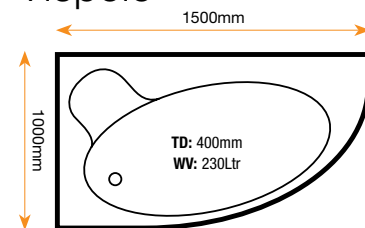

Technical Data

Tiepolo