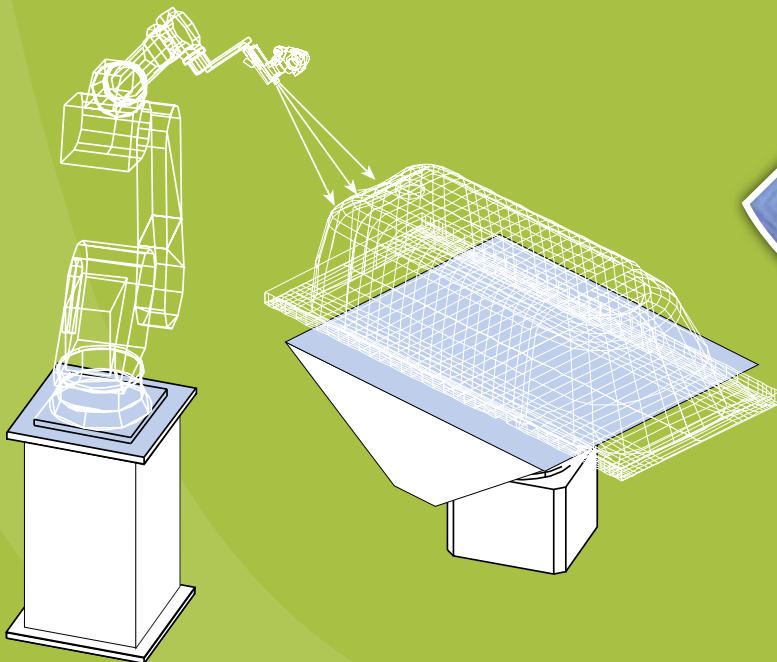

Armour Plus

Four great reasons

Armour Plus is a special process which has been developed to create a very rigid, super-strong acrylic bath.

Renaissance has produced the modern equivalent of the old cast iron bath but with a better surface and a warmer touch. How do we do this?

LAYERONE Outer surface. High gloss acrylic. Solid colour won't fade or rub off.

LAYER TWO Glass reinforced Polyester provides strength & high impact resistance.

LAYER THREE Special mix of Polyester resin & glass fibre increases torsional rigidity.

LAYER FOUR "Blue" mix of Polyester resins seal the shell & completes the lamination.

Whereas most acrylic baths are constructed in two layers, Renaissance Armour Plus baths have four layers. Each one is designed to provide extra strength exactly where it is needed. This requires manufacturing to a high degree of accuracy such as that which is provided in the motor industry by robots. So we decided to use robotics to do this exacting job for us.