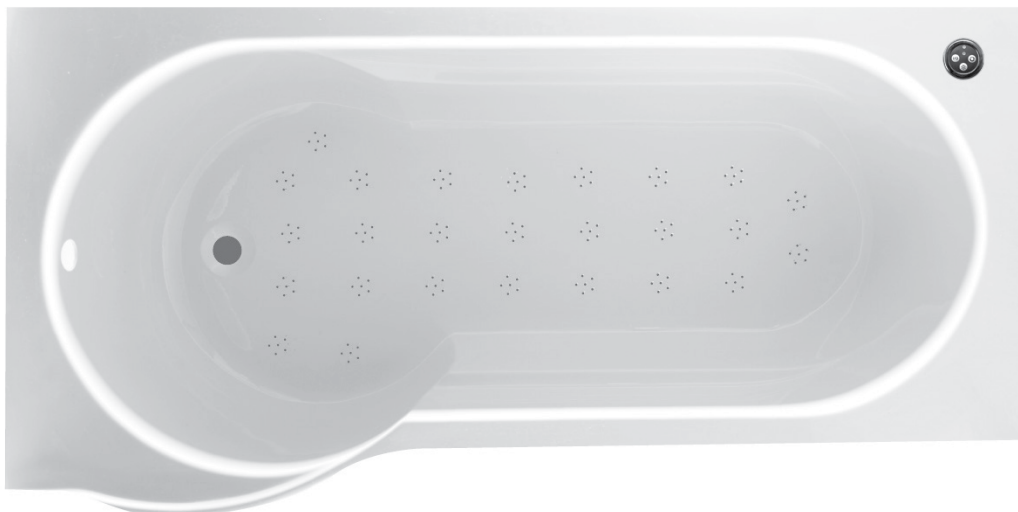

Ianthe 1700

Length: 1700 mm

Width: 750 mm

Bow: 850 mm