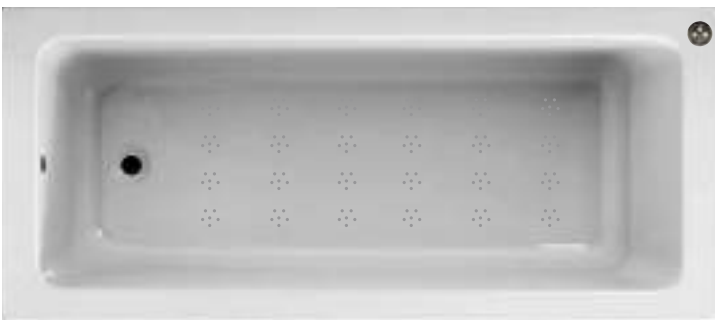

Air Spa **£1699.00 Inc Vat**
 Air Spa illuminated **£1845.00 Inc Vat**

Cultura 1700 x 750mm

Air Spa **£1799.00 Inc Vat**
 Air Spa illuminated **£1905.00 Inc Vat**

Ryal 1700 x 750mm

Ryal Air Spa **£1799.00 Inc Vat**
 Ryal Air Spa illuminated **£1905.00 Inc Vat**

Alveus 1700 x 700mm

Air Spa **£1699.00 Inc Vat**
Air Spa illuminated **£1845.00 Inc Vat**

Alveus 1700 x 800mm

Air Spa **£1899.00 Inc Vat**
Air Spa illuminated **£2025.00 Inc Vat**

Alveus 1800 x 800mm

Air Spa **£1999.00 Inc Vat**
Air Spa illuminated **£2125.00 Inc Vat**

Ashcot 1700 x 700mm

Air Spa **£1699.00 Inc Vat**
Air Spa illuminated **£1845.00 Inc Vat**

Ashcot 1700 x 750mm

Air Spa **£1799.00 Inc Vat**
 Air Spa illuminated **£1925.00 Inc Vat**

Krest 1700 x 700mm

Air Spa **£1999.00 Inc Vat**
 Air Spa illuminated **£2125.00 Inc Vat**