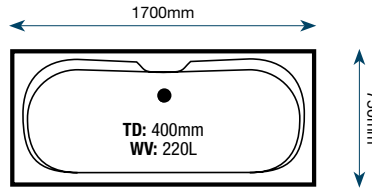

Calypso

Ryal

Dynamo

Buxton

Loire

Tiepolo

Krest

Gauguin

Solus/Alta

Linda

Calista

Uno Panel

Premier Panel