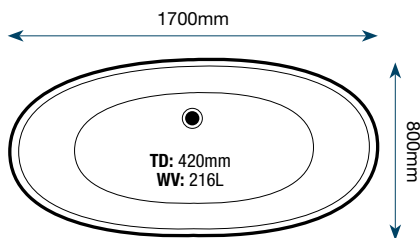

Solus/Alta