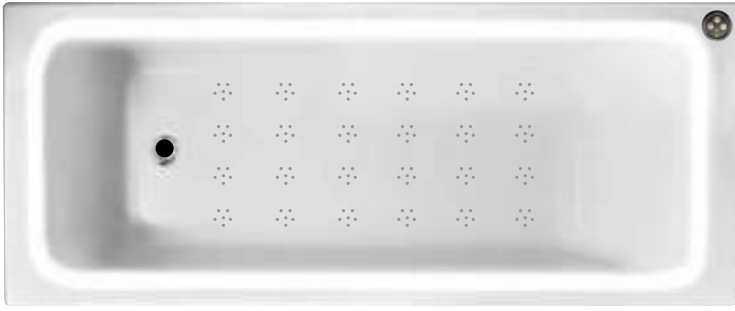

Uno 1700 x 700mm

Air Spa	£1499.00 Inc Vat
Air Spa Illuminated	£1665.00 Inc Vat

Mirage 1700 x 700mm

Air Spa	£1699.00 Inc Vat
Air Spa Illuminated	£1785.00 Inc Vat

Mirage 1700 x 750mm

Air Spa	£1799.00 Inc Vat
Air Spa Illuminated	£1905.00 Inc Vat

Mirage 1800 x 800mm

Air Spa	£1899.00 Inc Vat
Air Spa Illuminated	£2025.00 Inc Vat

Grove 1600 x 700mm / 1700 x 700mm

Air Spa **£1699.00 Inc Vat**
 Air Spa illuminated **£1785.00 Inc Vat**

Cultura 1700 x 700mm

Air Spa **£1699.00 Inc Vat**
 Air Spa illuminated **£1845.00 Inc Vat**

Cultura 1700 x 750mm

Air Spa **£1799.00 Inc Vat**
 Air Spa illuminated **£1905.00 Inc Vat**

Ryal 1700 x 750mm

Ryal Air Spa **£1799.00 Inc Vat**
 Ryal Air Spa illuminated **£1905.00 Inc Vat**