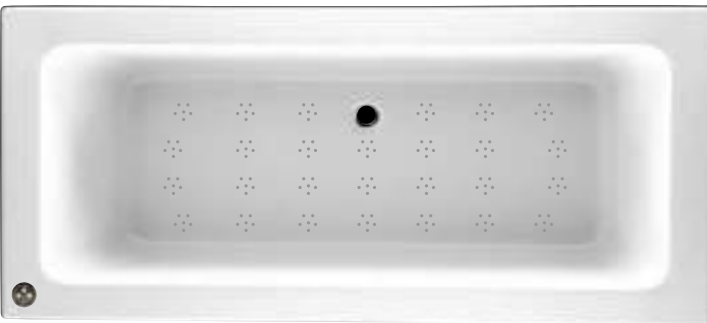

Mirage 1800 x 800mm

Air Spa	£1899.00 Inc Vat
Air Spa Illuminated	£2025.00 Inc Vat

Grove 1600 x 700mm / 1700 x 700mm

Air Spa **£1699.00 Inc Vat**
 Air Spa illuminated **£1785.00 Inc Vat**

Cultura 1700 x 700mm

Air Spa **£1699.00 Inc Vat**
 Air Spa illuminated **£1845.00 Inc Vat**

Cultura 1700 x 750mm

Air Spa **£1799.00 Inc Vat**
 Air Spa illuminated **£1905.00 Inc Vat**

Ryal 1700 x 750mm

Ryal Air Spa **£1799.00 Inc Vat**
 Ryal Air Spa illuminated **£1905.00 Inc Vat**

Alveus 1700 x 700mm

Air Spa **£1699.00 Inc Vat**
Air Spa illuminated **£1845.00 Inc Vat**

Alveus 1700 x 800mm

Air Spa **£1899.00 Inc Vat**
Air Spa illuminated **£2025.00 Inc Vat**

Alveus 1800 x 800mm

Air Spa **£1999.00 Inc Vat**
Air Spa illuminated **£2125.00 Inc Vat**