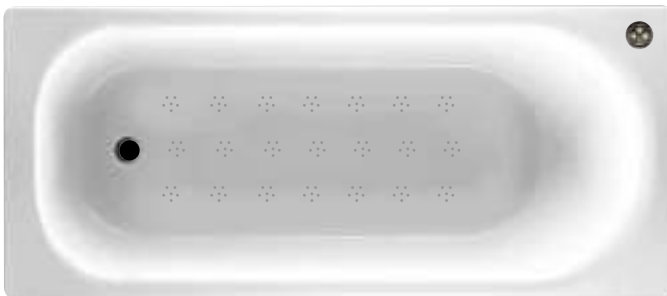

Uno 1700 x 700mm

Air Spa	£1499.00 Inc Vat
Air Spa Illuminated	£1665.00 Inc Vat

Mirage 1700 x 700mm

Air Spa	£1699.00 Inc Vat
Air Spa Illuminated	£1785.00 Inc Vat

Mirage 1700 x 750mm

Air Spa	£1799.00 Inc Vat
Air Spa Illuminated	£1905.00 Inc Vat

Mirage 1800 x 800mm

Air Spa	£1899.00 Inc Vat
Air Spa Illuminated	£2025.00 Inc Vat

Grove 1600 x 700mm / 1700 x 700mm

Air Spa **£1699.00 Inc Vat**
 Air Spa illuminated **£1785.00 Inc Vat**

Cultura 1700 x 700mm

Air Spa **£1699.00 Inc Vat**
 Air Spa illuminated **£1845.00 Inc Vat**

Cultura 1700 x 750mm

Air Spa **£1799.00 Inc Vat**
 Air Spa illuminated **£1905.00 Inc Vat**

Ryal 1700 x 750mm

Ryal Air Spa **£1799.00 Inc Vat**
 Ryal Air Spa illuminated **£1905.00 Inc Vat**