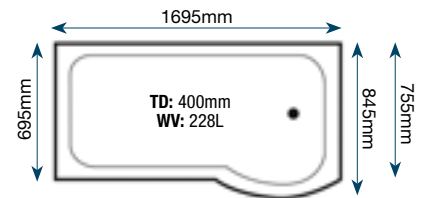

Water Volume: 233L

Price on application to suit customer requirements

Liten 1200

Mirage

L Design

Liten 1300

Grove

P Design