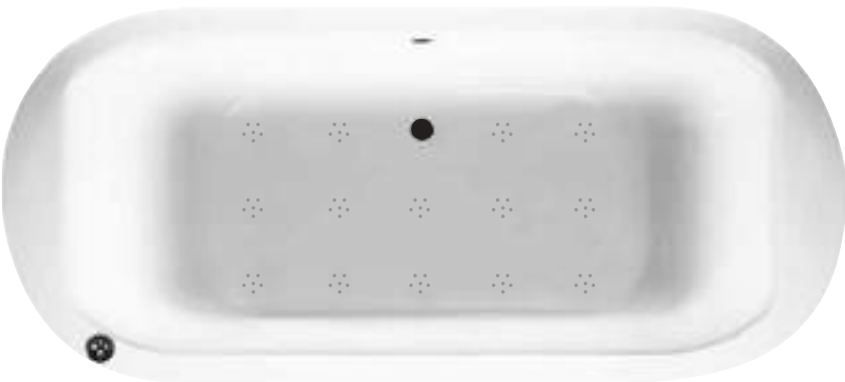

Bath Screen **£249.00 Inc Vat**
Front Panel **£99.00 Inc Vat**
End Panel **£39.00 Inc Vat**

Tiepolo 1500 x 1000mm

Air Spa **£1999.00 Inc Vat**
Air Spa illuminated **£2125.00 Inc Vat**

Front Panel **£89.00 Inc Vat**

Buxton 1800 x 800mm

Air Spa **£1999.00 Inc Vat**
Air Spa illuminated **£2125.00 Inc Vat**

The Valens

easy access bath

- Fully formed acrylic bath tub with a separate operating glass door and bath screen
- Easy twist pop up bath waste or overflow fill (optional)
- Battery back up in case of power failure supported by an audible alarm
- Water sensor ensures the door remains inactive until water has passed below a certain level
- Soft Gel headrest (optional)