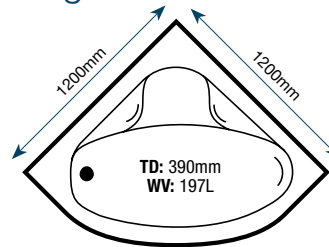

Calypso

Ryal

Dynamo

Buxton

Loire

Tiepolo

Krest

Gauguin

Solus/Alta

Linda

Calista

Uno Panel

Premier Panel