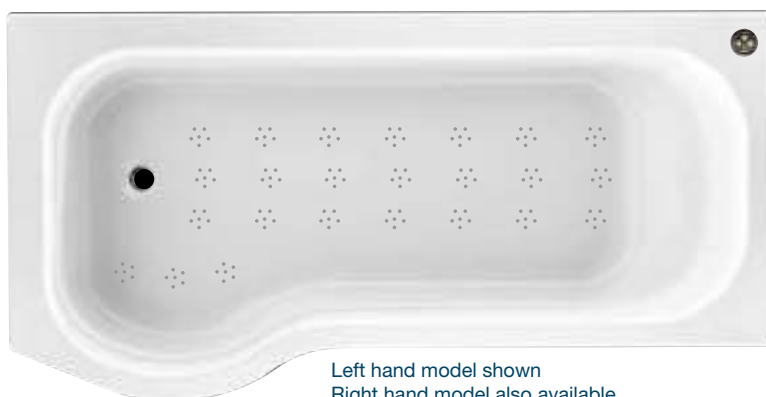

Air Spa **£1999.00 Inc Vat**
 Air Spa illuminated **£2125.00 Inc Vat**

Jubilee 1800 x 900mm

Air Spa **£2049.00 Inc Vat**
 Air Spa illuminated **£2175.00 Inc Vat**

Compact 1700 x 700mm

Left hand model shown
 Right hand model also available

Air Spa **£1899.00 Inc Vat**
 Air Spa illuminated **£2025.00 Inc Vat**

Bath Screen **£199.00 Inc Vat**
 Front Panel **£85.00 Inc Vat**
 End Panel **£39.00 Inc Vat**

Serena 1550 x 900mm

Left hand model shown
Right hand model also available

Air Spa **£1899.00 Inc Vat**
Air Spa illuminated **£2025.00 Inc Vat**

Bath Screen **£168.00 Inc Vat**

Calypso 1500 x 850mm / 1700 x 850mm

Left hand model shown
Right hand model also available

Air Spa **£1999.00 Inc Vat**
Air Spa illuminated **£2125.00 Inc Vat**