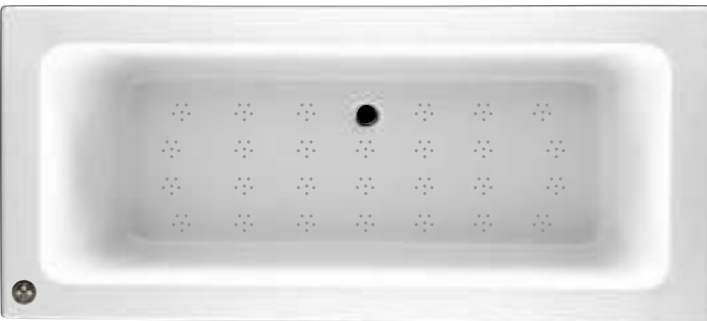

Air Spa **£1699.00 Inc Vat**
 Air Spa illuminated **£1845.00 Inc Vat**

Cultura 1700 x 750mm

Air Spa **£1799.00 Inc Vat**
 Air Spa illuminated **£1905.00 Inc Vat**

Ryal 1700 x 750mm

Ryal Air Spa **£1799.00 Inc Vat**
 Ryal Air Spa illuminated **£1905.00 Inc Vat**

Alveus 1700 x 700mm

Air Spa **£1699.00 Inc Vat**
Air Spa illuminated **£1845.00 Inc Vat**

Alveus 1700 x 800mm

Air Spa **£1899.00 Inc Vat**
Air Spa illuminated **£2025.00 Inc Vat**

Alveus 1800 x 800mm

Air Spa **£1999.00 Inc Vat**
Air Spa illuminated **£2125.00 Inc Vat**

Ashcot 1700 x 700mm

Air Spa **£1699.00 Inc Vat**
Air Spa illuminated **£1845.00 Inc Vat**

Ashcot 1700 x 750mm

Air Spa **£1799.00 Inc Vat**
 Air Spa illuminated **£1925.00 Inc Vat**

Krest 1700 x 700mm

Air Spa **£1999.00 Inc Vat**
 Air Spa illuminated **£2125.00 Inc Vat**