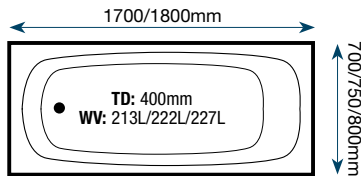

Water Volume: 233L

Price on application to suit customer requirements

Liten 1200

Mirage

L Design

Liten 1300

Grove

P Design