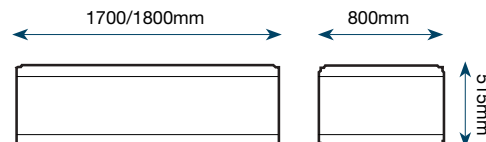

Gauguin

Solus/Alta

Linda

Calista

Uno Panel

Premier Panel

MANUFACTURERS OF QUALITY ACRYLIC BATHS, AIRSPA'S,
SHOWER TRAYS & EASY ACCESS BATHS

25 Year Guarantee