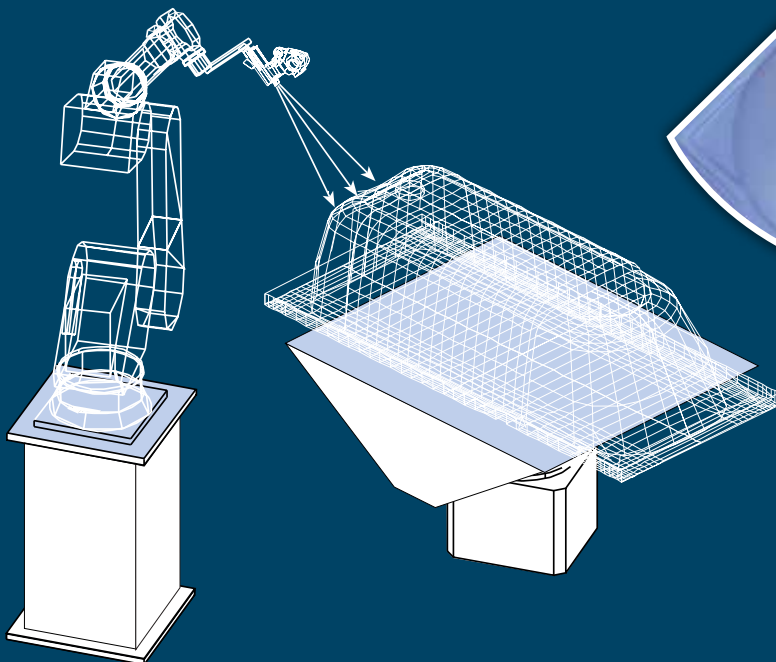

LAYER FOUR

"Blue" mix of Polyester resins seal the shell & completes the lamination.

Whereas most acrylic baths are constructed in two layers, Renaissance Armour Plus baths have four layers. Each one is designed to provide extra strength exactly where it is needed. This requires manufacturing to a high degree of accuracy such as that which is provided in the motor industry by robots. So we decided to use robotics to do this exacting job for us.