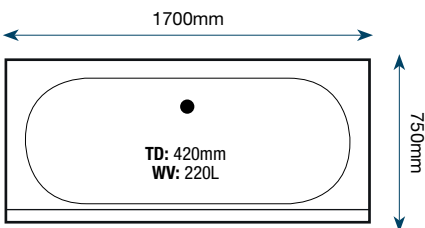

Calypso

Ryal

Dynamo

Buxton

Loire

Tiepolo

Krest

Gauguin

Solus/Alta

Linda

Calista

Uno Panel

Premier Panel