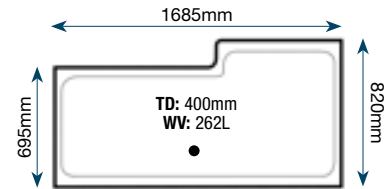

Water Volume: 233L

Price on application to suit customer requirements

Liten 1200

Mirage

L Design

Liten 1300

Grove

P Design