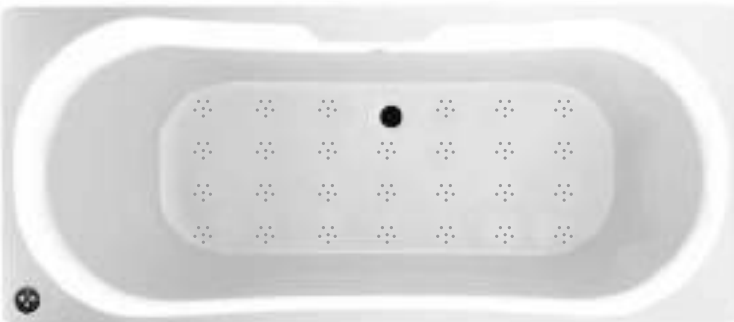

Uno 1700 x 700mm

Air Spa	£1499.00 Inc Vat
Air Spa Illuminated	£1665.00 Inc Vat

Mirage 1700 x 700mm

Air Spa	£1699.00 Inc Vat
Air Spa Illuminated	£1785.00 Inc Vat

Mirage 1700 x 750mm

Air Spa	£1799.00 Inc Vat
Air Spa Illuminated	£1905.00 Inc Vat

Mirage 1800 x 800mm

Air Spa	£1899.00 Inc Vat
Air Spa Illuminated	£2025.00 Inc Vat

Grove 1600 x 700mm / 1700 x 700mm

Air Spa **£1699.00 Inc Vat**
 Air Spa illuminated **£1785.00 Inc Vat**

Cultura 1700 x 700mm

Air Spa **£1699.00 Inc Vat**
 Air Spa illuminated **£1845.00 Inc Vat**

Cultura 1700 x 750mm

Air Spa **£1799.00 Inc Vat**
 Air Spa illuminated **£1905.00 Inc Vat**

Ryal 1700 x 750mm

Ryal Air Spa **£1799.00 Inc Vat**
 Ryal Air Spa illuminated **£1905.00 Inc Vat**

Alveus 1700 x 700mm

Air Spa **£1699.00 Inc Vat**
Air Spa illuminated **£1845.00 Inc Vat**

Alveus 1700 x 800mm

Air Spa **£1899.00 Inc Vat**
Air Spa illuminated **£2025.00 Inc Vat**

Alveus 1800 x 800mm

Air Spa **£1999.00 Inc Vat**
Air Spa illuminated **£2125.00 Inc Vat**