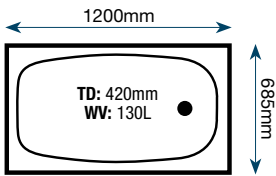

Water Volume: 233L

Price on application to suit customer requirements

Liten 1200

Mirage

L Design

Liten 1300

Grove

P Design