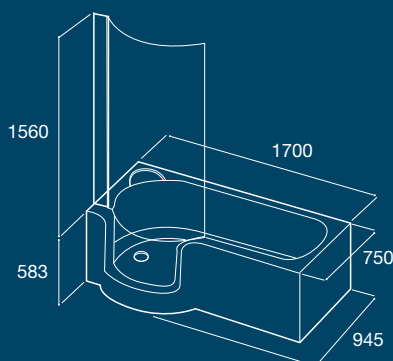

Bath screen opens into and away from the bath

Door folds into bath allowing wide access

Easy twist handle on either (optional) waste for easier use

Electronic door operating button

Left Hand model shown
Right Hand model also available

* Bath is 945mm at widest point
Water Volume: 288L

Price on application to suit customer requirements

The Talis

easy access bath

The Talis 1700 x 800mm

An innovative design developed with white, black, and high gloss white panels to suit your decor (shown opposite). This bath offers the option of an ultra low threshold allowing you easier access. A Rectangular model can be supplied with or without bath screen.