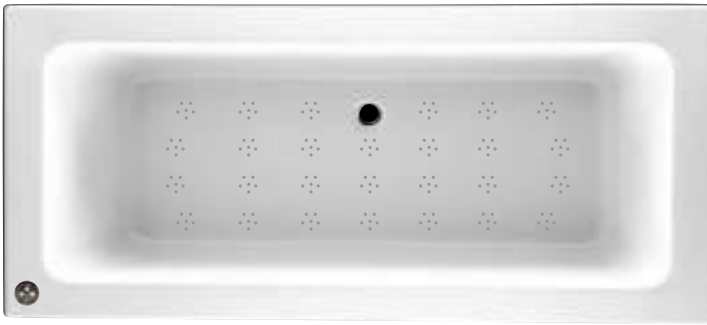

Mirage 1800 x 800mm

Air Spa	£1899.00 Inc Vat
Air Spa Illuminated	£2025.00 Inc Vat

Grove 1600 x 700mm / 1700 x 700mm

Air Spa **£1699.00 Inc Vat**
 Air Spa illuminated **£1785.00 Inc Vat**

Cultura 1700 x 700mm

Air Spa **£1699.00 Inc Vat**
 Air Spa illuminated **£1845.00 Inc Vat**

Cultura 1700 x 750mm

Air Spa **£1799.00 Inc Vat**
 Air Spa illuminated **£1905.00 Inc Vat**

Ryal 1700 x 750mm

Ryal Air Spa **£1799.00 Inc Vat**
 Ryal Air Spa illuminated **£1905.00 Inc Vat**

Alveus 1700 x 700mm

Air Spa **£1699.00 Inc Vat**
Air Spa illuminated **£1845.00 Inc Vat**

Alveus 1700 x 800mm

Air Spa **£1899.00 Inc Vat**
Air Spa illuminated **£2025.00 Inc Vat**

Alveus 1800 x 800mm

Air Spa **£1999.00 Inc Vat**
Air Spa illuminated **£2125.00 Inc Vat**