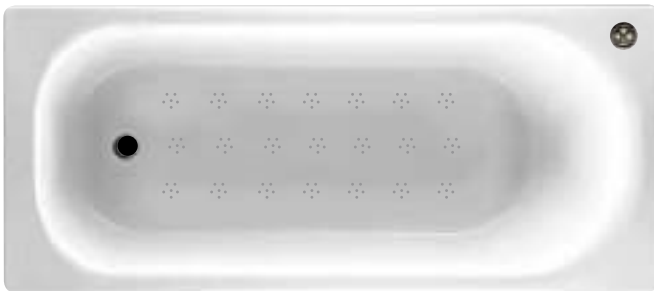

Light (optional extra)

The light has fixed colours and a therapeutic auto colour change sequences.

Light colour options (optional extra)

This innovative LED light system creates the desired mood with numerous solid colour options and five colour sequence settings to provide a relaxing bathing experience. This is achieved in sequence order (as numbered below) by pressing the light button symbol.

Light sequence options

12	13	14	15	16	
Energy	Tonic	Relax	Sun	Dream	
Red Orange Yellow White Yellow Orange Repeat sequence	30 Secs 30 Secs 30 Secs 30 Secs 30 Secs 30 Secs Repeat sequence	Yellow 30 Secs Red 30 Secs Green 30 Secs Repeat sequence	Blue 30 Secs Green 30 Secs White 30 Secs Green 30 Secs Repeat sequence	Yellow 20 Secs Orange 15 Secs Yellow 20 Secs Light Blue 15 Secs Yellow 20 Secs White 15 Secs Repeat sequence	Green 60 Secs Blue 60 Secs Light Blue 60 Secs White 60 Secs Orange 60 Secs Red 60 Secs Purple 60 Secs Repeat sequence

Uno 1700 x 700mm

Air Spa	£1499.00 Inc Vat
Air Spa Illuminated	£1665.00 Inc Vat

Mirage 1700 x 700mm

Air Spa	£1699.00 Inc Vat
Air Spa Illuminated	£1785.00 Inc Vat

Mirage 1700 x 750mm

Air Spa	£1799.00 Inc Vat
Air Spa Illuminated	£1905.00 Inc Vat

Mirage 1800 x 800mm

Air Spa	£1899.00 Inc Vat
Air Spa Illuminated	£2025.00 Inc Vat

Grove 1600 x 700mm / 1700 x 700mm

Air Spa **£1699.00 Inc Vat**
 Air Spa illuminated **£1785.00 Inc Vat**

Cultura 1700 x 700mm