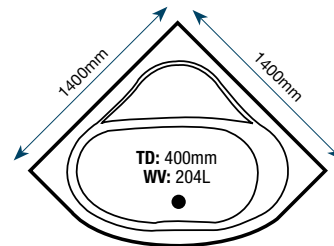

Calypso

Ryal

Dynamo

Buxton

Loire

Tiepolo

Krest

Gauguin

Solus/Alta

Linda

Calista

Uno Panel

Premier Panel