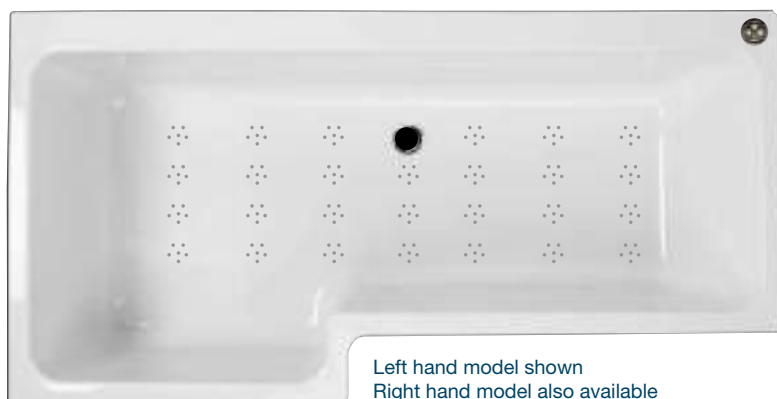

Air Spa **£1899.00 Inc Vat**
 Air Spa illuminated **£2025.00 Inc Vat**

Bath Screen **£199.00 Inc Vat**
 Front Panel **£85.00 Inc Vat**
 End Panel **£39.00 Inc Vat**

Serena 1550 x 900mm

Left hand model shown
Right hand model also available

Air Spa **£1899.00 Inc Vat**
Air Spa illuminated **£2025.00 Inc Vat**

Bath Screen **£168.00 Inc Vat**

Calypso 1500 x 850mm / 1700 x 850mm

Left hand model shown
Right hand model also available

Air Spa **£1999.00 Inc Vat**
Air Spa illuminated **£2125.00 Inc Vat**

Bath Screen **£179.00 Inc Vat**
Front Panel **£69.00 Inc Vat**
End Panel **£39.00 Inc Vat**

Dynamo 1700 x 850mm

Left hand model shown
Right hand model also available

Air Spa **£2099.00 Inc Vat**
Air Spa illuminated **£2125.00 Inc Vat**