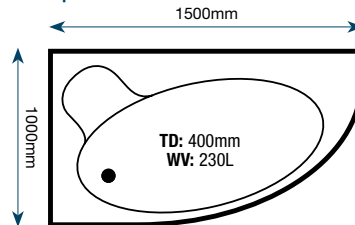

Calypso

Ryal

Dynamo

Buxton

Loire

Tiepolo

Krest

Gauguin

Solus/Alta

Linda

Calista

Uno Panel

Premier Panel