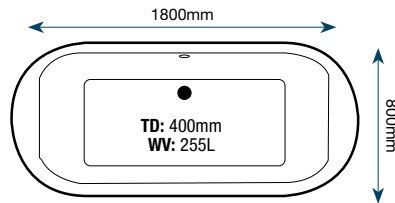

Calypso

Ryal

Dynamo

Buxton

Loire

Tiepolo

Krest

Gauguin

Solus/Alta

Linda

Calista

Uno Panel

Premier Panel