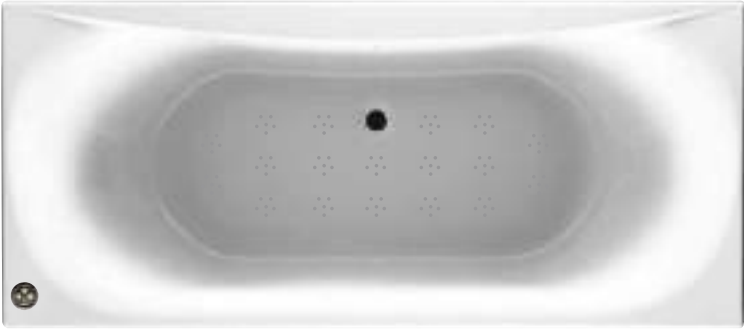

Ashcot 1700 x 700mm

Air Spa **£1699.00 Inc Vat**
Air Spa illuminated **£1845.00 Inc Vat**

Ashcot 1700 x 750mm

Air Spa **£1799.00 Inc Vat**
 Air Spa illuminated **£1925.00 Inc Vat**

Krest 1700 x 700mm

Air Spa **£1999.00 Inc Vat**
 Air Spa illuminated **£2125.00 Inc Vat**

Jubilee 1700 x 700mm

Air Spa **£1699.00 Inc Vat**
 Air Spa illuminated **£1845.00 Inc Vat**

Jubilee 1700 x 750mm

Air Spa **£1799.00 Inc Vat**
 Air Spa illuminated **£1905.00 Inc Vat**

Jubilee 1800 x 800mm

Air Spa **£1999.00 Inc Vat**
 Air Spa illuminated **£2125.00 Inc Vat**

Jubilee 1800 x 900mm

Air Spa **£2049.00 Inc Vat**
 Air Spa illuminated **£2175.00 Inc Vat**

Compact 1700 x 700mm

Left hand model shown
 Right hand model also available