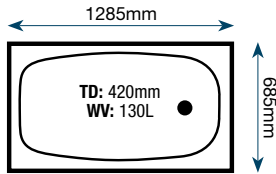

Water Volume: 233L

Price on application to suit customer requirements

Liten 1200

Mirage

L Design

Liten 1300

Grove

P Design