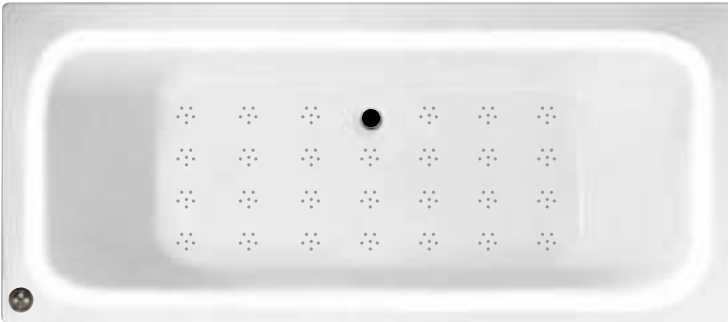

Uno 1700 x 700mm

Air Spa	£1499.00 Inc Vat
Air Spa Illuminated	£1665.00 Inc Vat

Mirage 1700 x 700mm

Air Spa	£1699.00 Inc Vat
Air Spa Illuminated	£1785.00 Inc Vat

Mirage 1700 x 750mm

Air Spa	£1799.00 Inc Vat
Air Spa Illuminated	£1905.00 Inc Vat

Mirage 1800 x 800mm

Air Spa	£1899.00 Inc Vat
Air Spa Illuminated	£2025.00 Inc Vat

Grove 1600 x 700mm / 1700 x 700mm

Air Spa **£1699.00 Inc Vat**
 Air Spa illuminated **£1785.00 Inc Vat**

Cultura 1700 x 700mm

Air Spa **£1699.00 Inc Vat**
 Air Spa illuminated **£1845.00 Inc Vat**

Cultura 1700 x 750mm

Air Spa **£1799.00 Inc Vat**
 Air Spa illuminated **£1905.00 Inc Vat**

Ryal 1700 x 750mm

Ryal Air Spa **£1799.00 Inc Vat**
 Ryal Air Spa illuminated **£1905.00 Inc Vat**