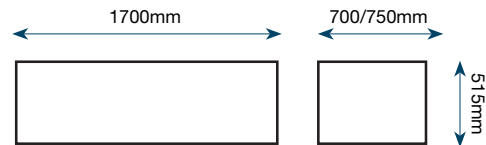

Calypso

Ryal

Dynamo

Buxton

Loire

Tiepolo

Krest

Gauguin

Solus/Alta

Linda

Calista

Uno Panel

Premier Panel