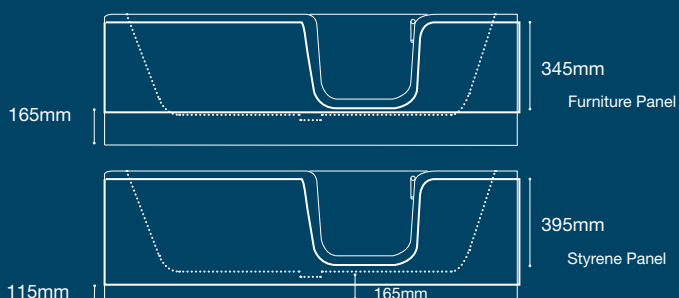

Step Five
Ultra Low level can be achieved for easier access (approximately 80mm)

Step Six
Door swings into bath for maximum access

It's Your choice...

White High Gloss

Black High Gloss

White Styrene Panel

Right Hand model shown
Left Hand model also available

Water Volume: 233L

Price on application to suit customer requirements

Liten 1200

Mirage

L Design

Liten 1300

Grove

P Design