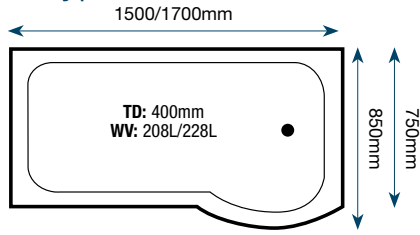

Calypso

Ryal

Dynamo

Buxton

Loire

Tiepolo

Krest

Gauguin

Solus/Alta

Linda

Calista

Uno Panel

Premier Panel