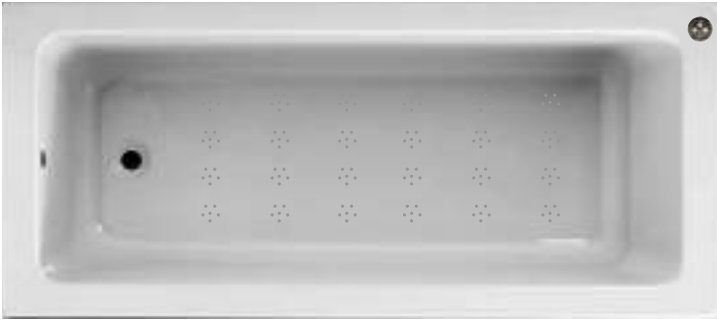

Air Spa **£1699.00 Inc Vat**
 Air Spa illuminated **£1845.00 Inc Vat**

Cultura 1700 x 750mm

Air Spa **£1799.00 Inc Vat**
 Air Spa illuminated **£1905.00 Inc Vat**

Ryal 1700 x 750mm

Ryal Air Spa **£1799.00 Inc Vat**
 Ryal Air Spa illuminated **£1905.00 Inc Vat**

Alveus 1700 x 700mm

Air Spa **£1699.00 Inc Vat**
Air Spa illuminated **£1845.00 Inc Vat**

Alveus 1700 x 800mm

Air Spa **£1899.00 Inc Vat**
Air Spa illuminated **£2025.00 Inc Vat**

Alveus 1800 x 800mm

Air Spa **£1999.00 Inc Vat**
Air Spa illuminated **£2125.00 Inc Vat**

Ashcot 1700 x 700mm

Air Spa **£1699.00 Inc Vat**
Air Spa illuminated **£1845.00 Inc Vat**

Ashcot 1700 x 750mm

Air Spa **£1799.00 Inc Vat**
 Air Spa illuminated **£1925.00 Inc Vat**

Krest 1700 x 700mm

Air Spa **£1999.00 Inc Vat**
 Air Spa illuminated **£2125.00 Inc Vat**