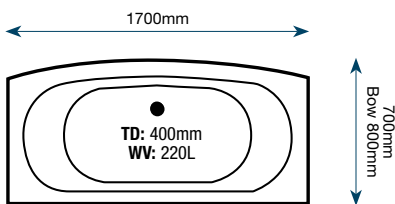

Calypso

Ryal

Dynamo

Buxton

Loire

Tiepolo

Krest

Gauguin

Solus/Alta

Linda

Calista

Uno Panel

Premier Panel