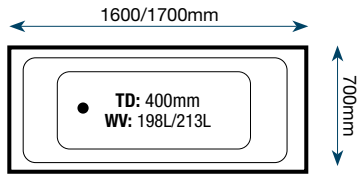

Water Volume: 233L

Price on application to suit customer requirements

Liten 1200

Mirage

L Design

Liten 1300

Grove

P Design