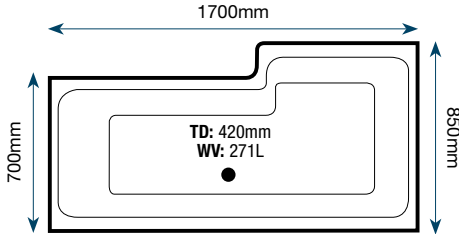

Calypso

Ryal

Dynamo

Buxton

Loire

Tiepolo

Krest

Gauguin

Solus/Alta

Linda

Calista

Uno Panel

Premier Panel