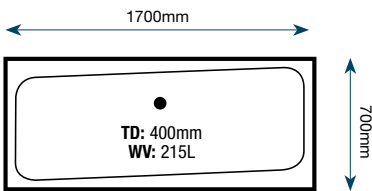

Calypso

Ryal

Dynamo

Buxton

Loire

Tiepolo

Krest

Gauguin

Solus/Alta

Linda

Calista

Uno Panel

Premier Panel