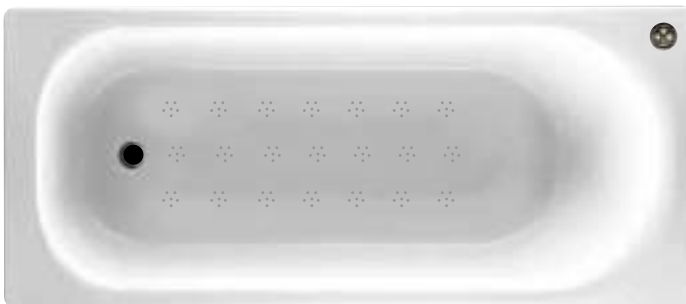

Uno 1700 x 700mm

Air Spa	£1499.00 Inc Vat
Air Spa Illuminated	£1665.00 Inc Vat

Mirage 1700 x 700mm

Air Spa	£1699.00 Inc Vat
Air Spa Illuminated	£1785.00 Inc Vat

Mirage 1700 x 750mm

Air Spa	£1799.00 Inc Vat
Air Spa Illuminated	£1905.00 Inc Vat

Mirage 1800 x 800mm

Air Spa	£1899.00 Inc Vat
Air Spa Illuminated	£2025.00 Inc Vat

Grove 1600 x 700mm / 1700 x 700mm

Air Spa **£1699.00 Inc Vat**
 Air Spa illuminated **£1785.00 Inc Vat**

Cultura 1700 x 700mm

Air Spa **£1699.00 Inc Vat**
 Air Spa illuminated **£1845.00 Inc Vat**

Cultura 1700 x 750mm

Air Spa **£1799.00 Inc Vat**
 Air Spa illuminated **£1905.00 Inc Vat**

Ryal 1700 x 750mm

Ryal Air Spa **£1799.00 Inc Vat**
 Ryal Air Spa illuminated **£1905.00 Inc Vat**