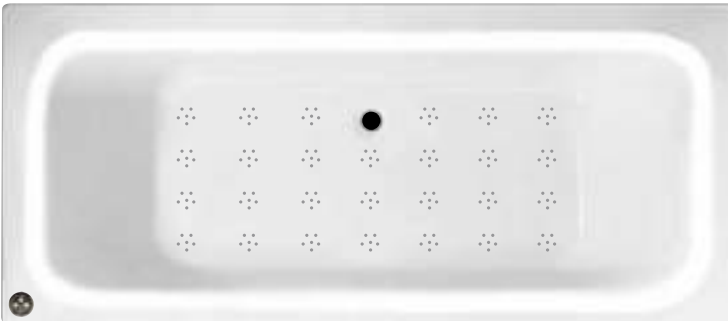

Uno 1700 x 700mm

Air Spa	£1499.00 Inc Vat
Air Spa Illuminated	£1665.00 Inc Vat

Mirage 1700 x 700mm

Air Spa	£1699.00 Inc Vat
Air Spa Illuminated	£1785.00 Inc Vat

Mirage 1700 x 750mm

Air Spa	£1799.00 Inc Vat
Air Spa Illuminated	£1905.00 Inc Vat

Mirage 1800 x 800mm

Air Spa	£1899.00 Inc Vat
Air Spa Illuminated	£2025.00 Inc Vat

Grove 1600 x 700mm / 1700 x 700mm

Air Spa **£1699.00 Inc Vat**
 Air Spa illuminated **£1785.00 Inc Vat**

Cultura 1700 x 700mm

Air Spa **£1699.00 Inc Vat**
 Air Spa illuminated **£1845.00 Inc Vat**

Cultura 1700 x 750mm

Air Spa **£1799.00 Inc Vat**
 Air Spa illuminated **£1905.00 Inc Vat**

Ryal 1700 x 750mm

Ryal Air Spa **£1799.00 Inc Vat**
 Ryal Air Spa illuminated **£1905.00 Inc Vat**