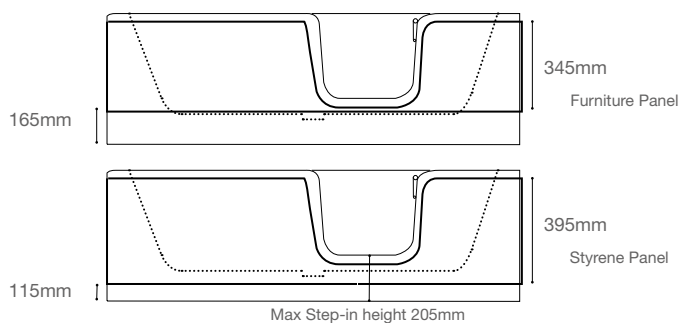

The Talis features

- Electro magnets hold the shower door tightly locked, with a battery back-up in case of power failure and an audible alarm to warn you
- Battery back up in case of power failure supported by an audible alarm
- A water sensor near the base of the bath ensures the door will not open until the bath has drained.
- Lever-operated Pop-up Waste or Overflow Filler (Optional)

It's **Your** choice...