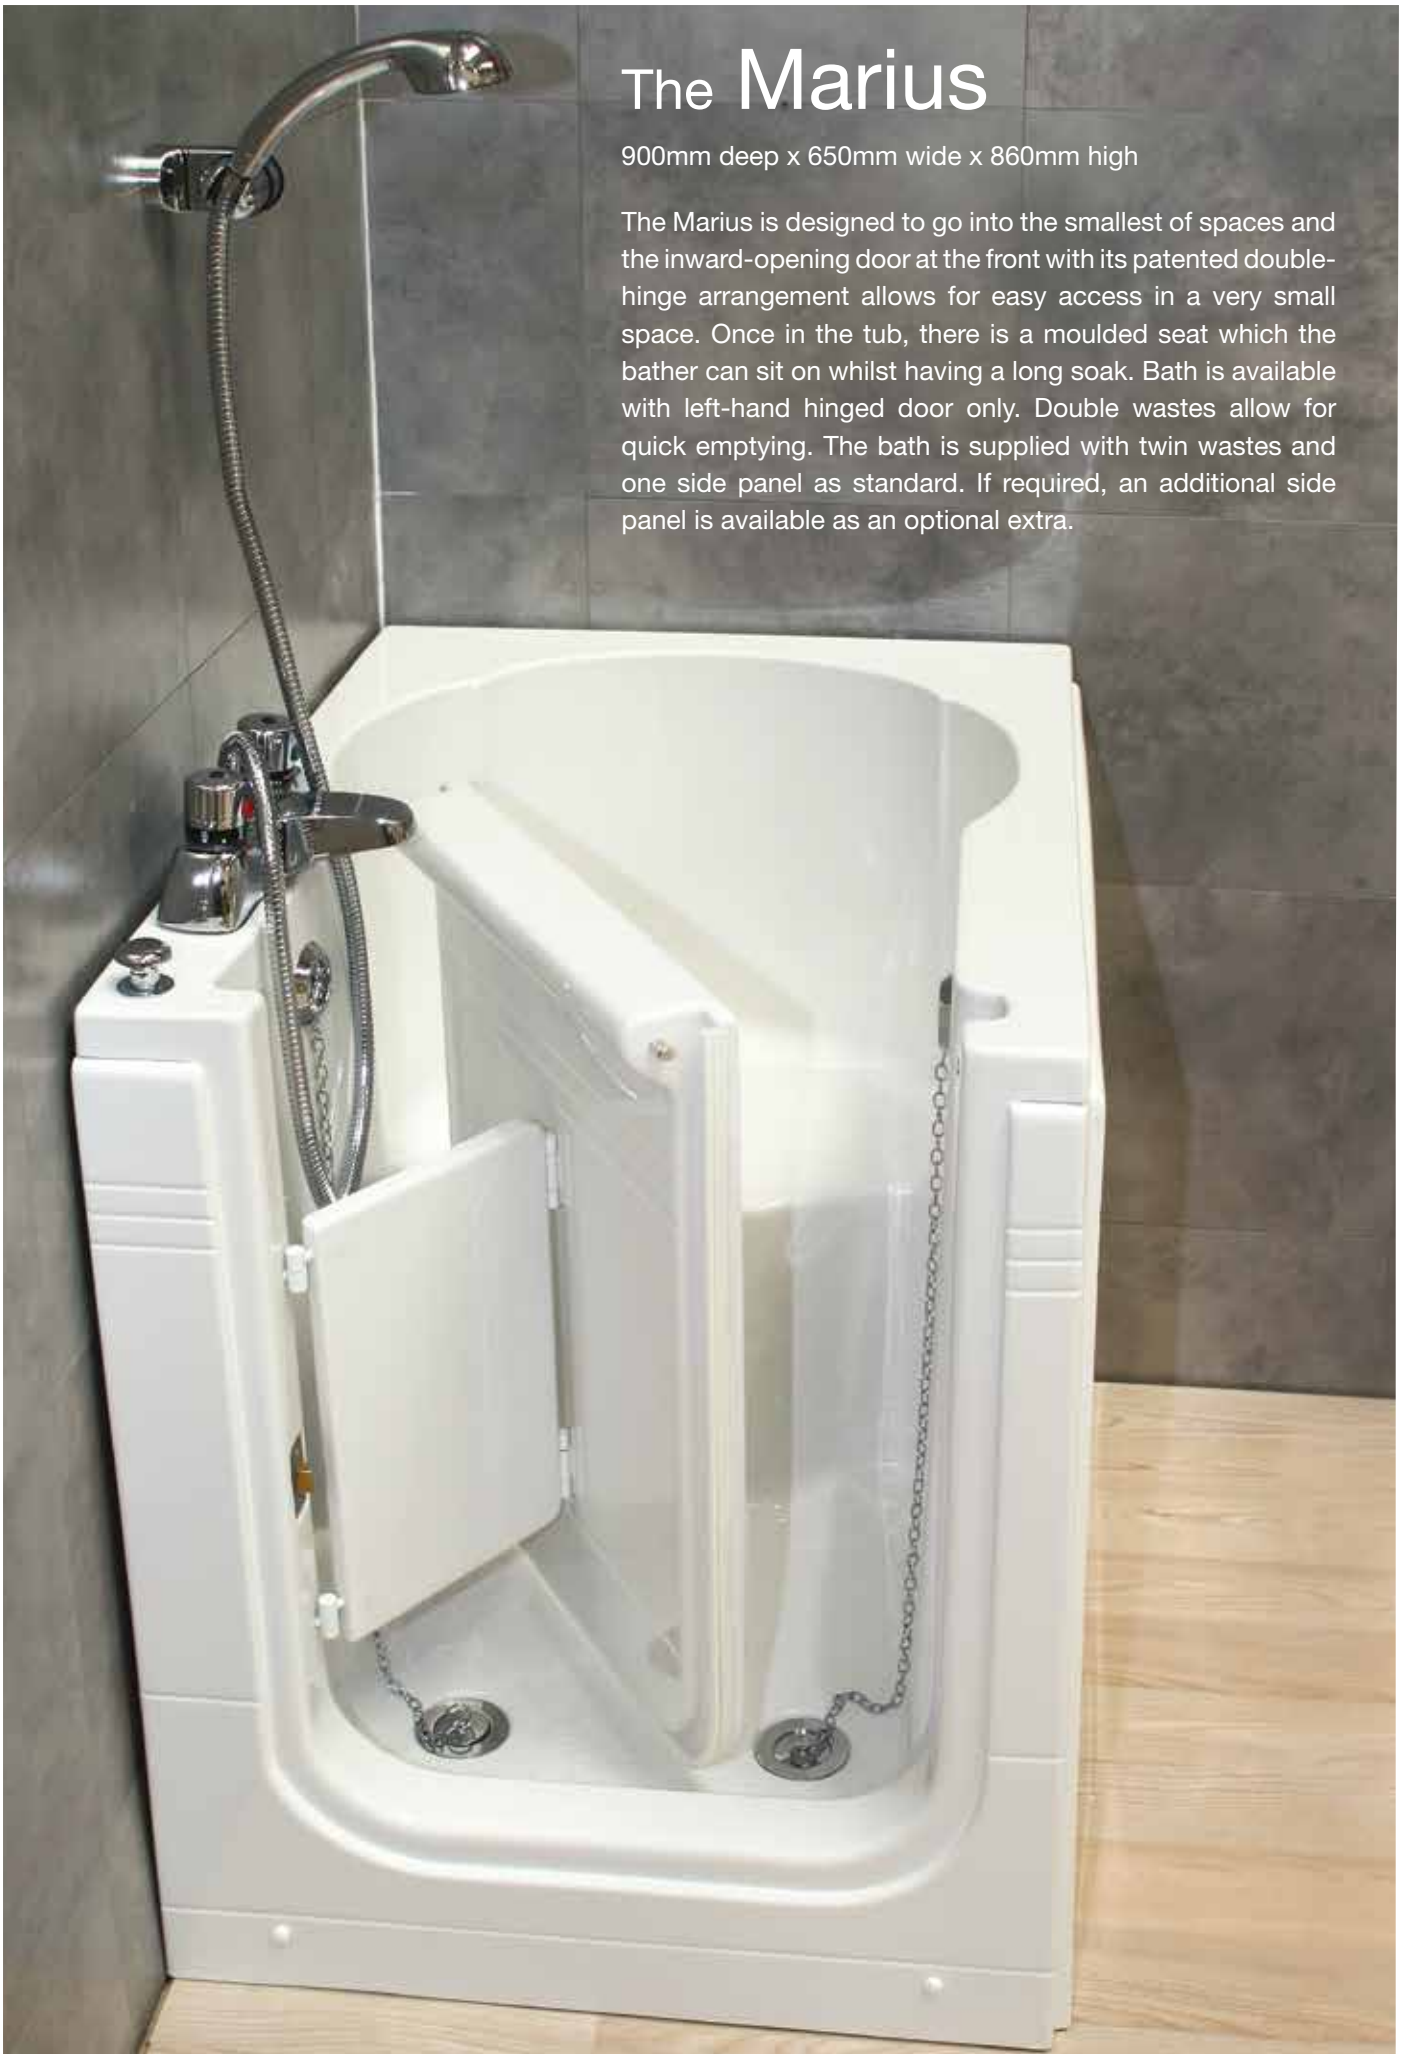

### Lenis

1700 x 750mm

The Lenis bath with shower screen and filling system with overhead fixed shower arm and detachable shower handset. The bath comes drilled and all the components are included for the installer (see page opposite). with it's overflow filling device this is the all in one Easy Access shower bath.

## Parts & Accessories

Cold & Hot Valve

Telescopic Fixed Shower Arm

Flexible Shower Hose

Flexible Connectors

Diverter

Overflow Filler with Clic Clac waste

Shower Head For Hose

Fixed Shower Head

# The Marius

900mm deep x 650mm wide x 860mm high

The Marius is designed to go into the smallest of spaces and the inward-opening door at the front with its patented double-hinge arrangement allows for easy access in a very small space. Once in the tub, there is a moulded seat which the bather can sit on whilst having a long soak. Bath is available with left-hand hinged door only. Double wastes allow for quick emptying. The bath is supplied with twin wastes and one side panel as standard. If required, an additional side panel is available as an optional extra.