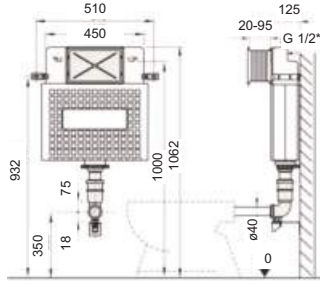

Concealed Cistern

For use with back to wall WCs

PR30 Dual Flush Concealed Cistern **£153.84**

Concealed Cistern Information

- For installation within a WC furniture unit.
- Minimum width 500mm
- Insulated shell to prevent condensation.
- Front / Top access.
- 6 / 3 litre flush

Dual Flush - Flush Plates

Ellipse

Chrome
PR40 **£47.00**

Alto

Chrome
PR43 **£56.00**

Quadro

Chrome
PR41 **£57.68**

Edge

Chrome
PR42 **£85.16**

3/6 litre dual flush
chrome push button

Insulating
anti-condensation
cover

Concealed Furniture Cistern

Designed to fit inside furniture units.

PR31 Dual Flush Concealed Cistern **£99.95**
includes 3 / 6 litre dual flush chrome push button

Concealed Furniture Cistern Information

- For installation within a WC furniture unit.
- Maximum width 500mm
- Requires PR31 cistern also listed above
- Legs can be cut down to fit

Furniture Frame for Wall Hung WC

Designed to fit inside furniture units.

PR07 385 (w) 325/525 (h) mm **£168.00**

PR31 Dual Flush Concealed Cistern **£99.95**
includes 3/6 litre dual flush chrome push button

Options:

PR08 Waste Outlet Kit - Angled **£27.60**

PR09 Waste Outlet Kit - Straight **£28.80**

Furniture WC Frame Information

- Requires Flush Plate. Choose Alto, Quadro, Ellipse or Edge
- 4 / 2.6 litre Eco Flush (switchable to 6 / 4 litre).
- Insulated shell to prevent condensation.