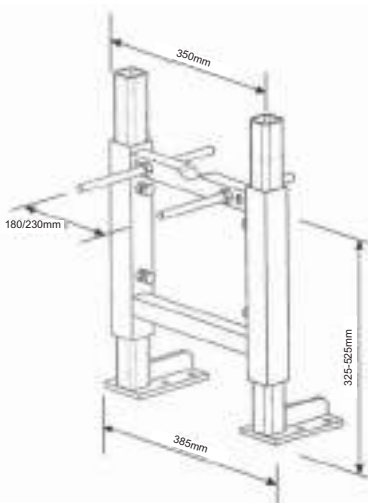

Information

- For installation within a WC furniture unit.
- Maximum width 500mm
- Requires PR31 cistern also listed above
- Legs can be cut down to fit