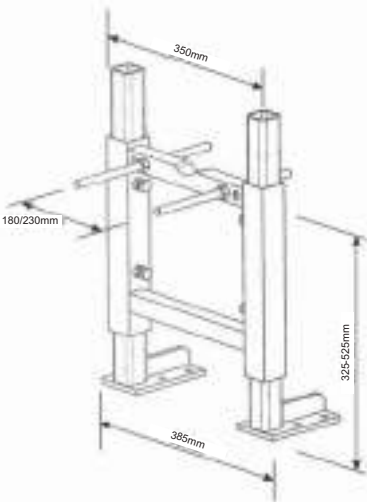

Concealed Cistern

For use with back to wall WCs

PR30 Dual Flush Concealed Cistern **£153.84**

Concealed Cistern Information

- For installation within a WC furniture unit.
- Minimum width 500mm
- Insulated shell to prevent condensation.
- Front / Top access.
- 6 / 3 litre flush

Dual Flush - Flush Plates

Ellipse

Chrome
PR40 **£47.00**

Alto

Chrome
PR43 **£56.00**

Quadro

Chrome
PR41 **£57.68**

Edge

Chrome
PR42 **£85.16**

3/6 litre dual flush
chrome push button

Insulating
anti-condensation
cover

Concealed Furniture Cistern

Designed to fit inside furniture units.

PR31 Dual Flush Concealed Cistern **£99.95**
includes 3 / 6 litre dual flush chrome push button

Concealed Furniture Cistern Information

- For installation within a WC furniture unit.
- Maximum width 500mm
- Requires PR31 cistern also listed above
- Legs can be cut down to fit

Furniture Frame for Wall Hung WC

Designed to fit inside furniture units.

PR07 385 (w) 325/525 (h) mm **£168.00**

PR31 Dual Flush Concealed Cistern **£99.95**
includes 3/6 litre dual flush chrome push button

Options:

PR08 Waste Outlet Kit - Angled **£27.60**

PR09 Waste Outlet Kit - Straight **£28.80**

Furniture WC Frame Information

- Requires Flush Plate. Choose Alto, Quadro, Ellipse or Edge
- 4 / 2.6 litre Eco Flush (switchable to 6 / 4 litre).
- Insulated shell to prevent condensation.