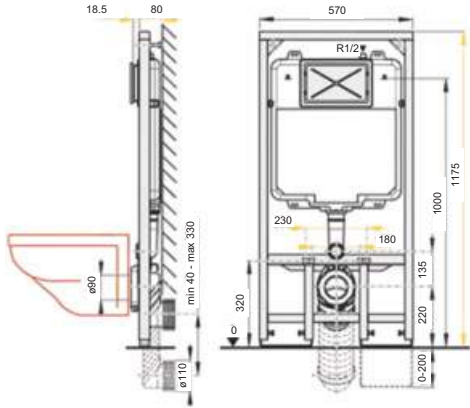

Only 8cm projection

Slimline WC Frame with Cistern

PR04 1176 x 510mm **£321.36**
Only 8cm projection

Information

- Requires Flush Plate. Choose Alto, Quadro, Ellipse or Edge
- Integral dual flush front operated cistern.
- Cistern has insulated shell to prevent condensation.
- Complete with pre-wall brackets & outlet connection.
- For installation of a WC with fixings of 180mm to 230mm.
- Adjustable feet up to 200mm.
- 4 / 2.6 litre Eco Flush (switchable to 6 / 4 litre).
- Maximum Load 400kg

Dual Flush - Flush Plates

Ellipse

Chrome
PR40 **£47.00**

Alto

Chrome
PR43 **£56.00**

Quadro

Chrome
PR41 **£57.68**

Edge

Chrome
PR42 **£85.16**

Flush Plate Information
- 247 (w) x 165 (h) mm
- Dual Flush