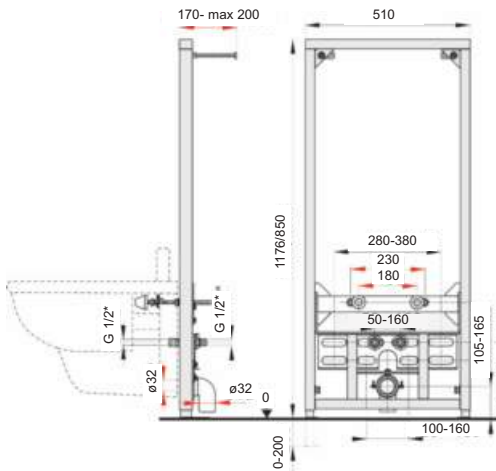

Bidet Frame

In wall support frame for wall hung bidets

PR15	850 x 510mm	£224.09
PR16	1176 x 510mm	£201.70

Information

- For installation of a bidet with fixings of 180mm - 230mm
- Adjustable feet up to 200mm
- Maximum Load 400kg