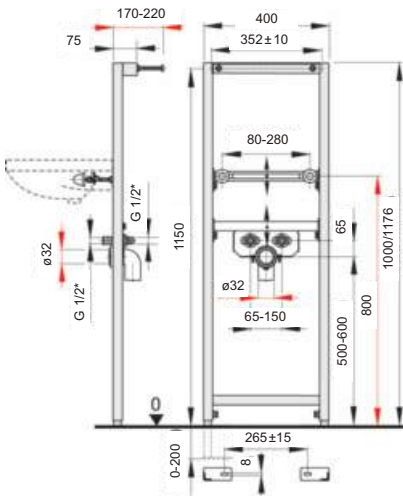

Basin Frame

In wall support frame for wall hung basins

PR12	1170 x 400mm	£143.32
PR11	1000 x 400mm	£159.26

Information

- For installation of a basin
- Adjustable basin fixings between 80mm - 280mm
- Adjustable inlet centres
- Adjustable feet up to 200mm
- Maximum Load 150kg