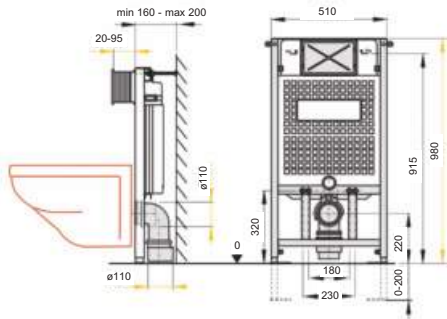

**63 Stone  
(400kg)**

PR03

**118cm WC Frame with Cistern**

PR03 1176 x 510mm **£226.04**

Max Load  
63 Stone

PR02

**98cm WC Frame with Cistern**

PR02 980 x 510mm **£247.84**

Max Load  
63 Stone

PR01

**87cm WC Frame with Cistern**

PR01 866 x 510mm **£247.84**

Max Load  
63 Stone

*This 87cm frame is ideal for use under windows or other height limited spaces!*

**Dual Flush - Flush Plates**

**Flush Plate Information**

- 247 (w) x 165 (h) mm
- Dual Flush

**WC Frame Information**

- Requires Flush Plate. Choose Ellipse, Alto, Quadro or Edge
- Cistern has insulated shell to prevent condensation.
- For installation of a WC with fixings of 180mm to 230mm.
- 4 / 2.6 litre Eco Flush (switchable to 6 / 4 litre).