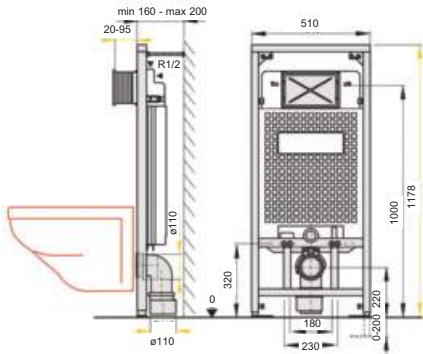

PR03

118cm WC Frame with Cistern

PR03 1176 x 510mm **£226.04**

Max Load
63 Stone

98cm WC Frame with Cistern

PR02 980 x 510mm **£247.84**

Max Load
63 Stone

87cm WC Frame with Cistern

PR01 866 x 510mm **£247.84**

Max Load
63 Stone

This 87cm frame is ideal for use under windows or other height limited spaces!

Dual Flush - Flush Plates

Ellipse

Chrome
PR40 **£47.00**

Alto

Chrome
PR43 **£56.00**

Quadro

Chrome
PR41 **£57.68**

Edge

Chrome
PR42 **£85.16**

Flush Plate Information

- 247 (w) x 165 (h) mm
- Dual Flush

WC Frame Information

- Requires Flush Plate. Choose Ellipse, Alto, Quadro or Edge
- Cistern has insulated shell to prevent condensation.
- For installation of a WC with fixings of 180mm to 230mm.
- 4 / 2.6 litre Eco Flush (switchable to 6 / 4 litre).

- Integral dual flush front operated cistern.
- Complete with pre-wall brackets & outlet connection
- Adjustable feet up to 200mm.
- Maximum Load 400kg