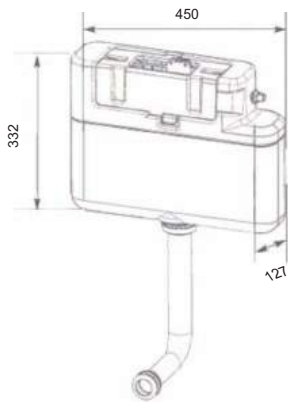

Concealed Cistern

For use with back to wall WCs

PR30 Dual Flush Concealed Cistern **£153.84**

Concealed Cistern Information

- For installation within a WC furniture unit.
- Minimum width 500mm
- Insulated shell to prevent condensation.
- Front / Top access.
- 6 / 3 litre flush

Dual Flush - Flush Plates

Ellipse

Chrome
PR40 **£47.00**

Alto

Chrome
PR43 **£56.00**

Quadro

Chrome
PR41 **£57.68**

Edge

Chrome
PR42 **£85.16**

3/6 litre dual flush
chrome push button

Insulating
anti-condensation
cover

Concealed Furniture Cistern

Designed to fit inside furniture units.

PR31 Dual Flush Concealed Cistern **£99.95**
includes 3 / 6 litre dual flush chrome push button

Concealed Furniture Cistern Information

- For installation within a WC furniture unit.
- Maximum width 500mm
- Requires PR31 cistern also listed above
- Legs can be cut down to fit

Furniture Frame for Wall Hung WC

Designed to fit inside furniture units.

PR07 385 (w) 325/525 (h) mm **£168.00**

PR31 Dual Flush Concealed Cistern **£99.95**
includes 3/6 litre dual flush chrome push button

Options:

PR08 Waste Outlet Kit - Angled **£27.60**

PR09 Waste Outlet Kit - Straight **£28.80**

Furniture WC Frame Information

- Requires Flush Plate. Choose Alto, Quadro, Ellipse or Edge
- 4 / 2.6 litre Eco Flush (switchable to 6 / 4 litre).
- Insulated shell to prevent condensation.