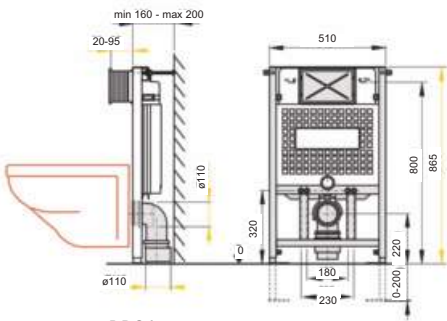

**63 Stone  
(400kg)**

PR03

**118cm WC Frame with Cistern**

PR03 1176 x 510mm **£226.04**

Max Load  
63 Stone

PR02

**98cm WC Frame with Cistern**

PR02 980 x 510mm **£247.84**

Max Load  
63 Stone

PR01

**87cm WC Frame with Cistern**

PR01 866 x 510mm **£247.84**

Max Load  
63 Stone

*This 87cm frame is ideal for use under windows or other height limited spaces!*

**Dual Flush - Flush Plates**

**Flush Plate Information**

- 247 (w) x 165 (h) mm
- Dual Flush

**WC Frame Information**

- Requires Flush Plate. Choose Ellipse, Alto, Quadro or Edge
- Cistern has insulated shell to prevent condensation.
- For installation of a WC with fixings of 180mm to 230mm.
- 4 / 2.6 litre Eco Flush (switchable to 6 / 4 litre).