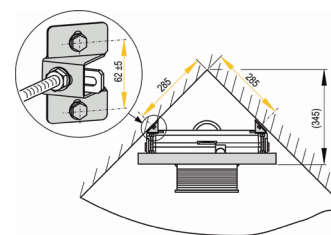

4P9061

ADAPTERS FOR CORNER INSTALLATIONS

(Corner brackets are suitable for use with all WC, basin bidet and urinal frames)