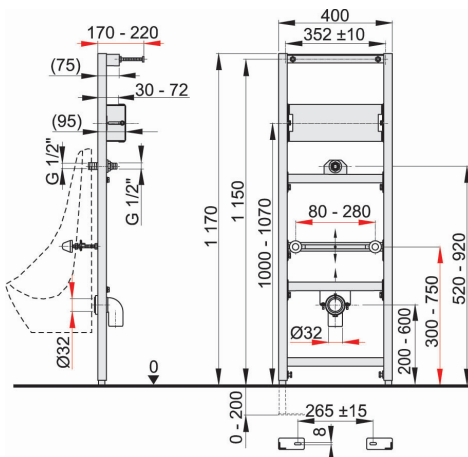

AP9005 URINAL INSTALLATION FRAME

1170 x 400mm