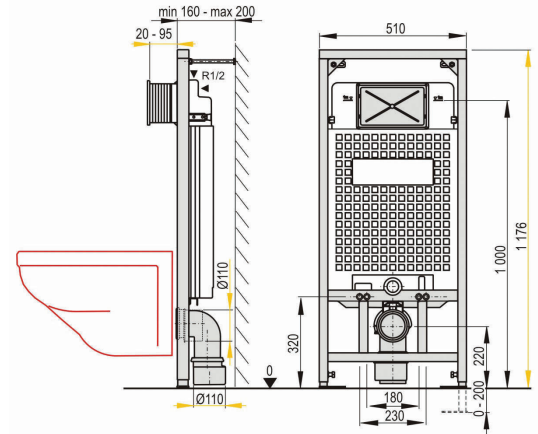

### AP9007 WC FRAME with cistern

1176 x 510mm