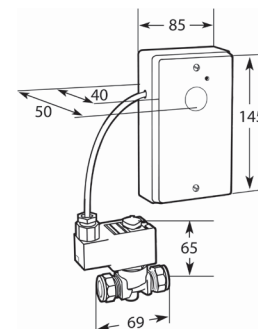

599001

URINAL FLUSH CONTROLLER OPTIFLUSH OP2 9 VOLTS DC

599002

CONTROLLER OPTIFLUSH OP1 230 VOLTS DC

Please refer to our PRESTEX brochure for prices