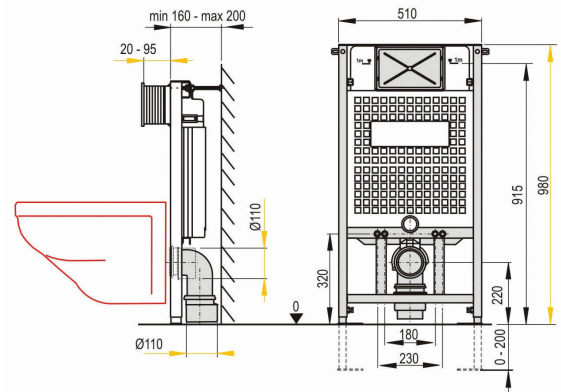

AP9008 WC FRAME with cistern

980 x 510mm