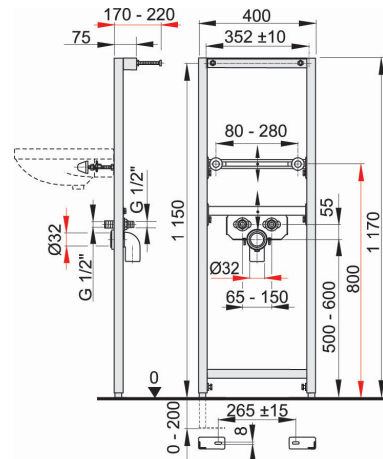

✚ Its construction and load-bearing capacity exceed the prescribed loading of 400 kg for this group of products.

AP9011

WC SLIMFRAME

1175 x 570mm

AP9001

WASH BASIN FRAME

1170 x 400mm

AP9002