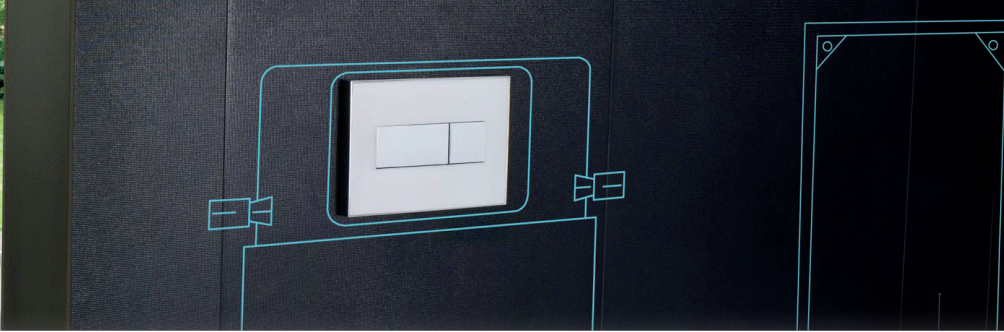

CONNECT + CONTROL

WASH BASIN FRAMES

BIDET FRAMES

URINAL FRAMES

FRANCIS PEGLER WATER EFFICIENT CONCEALED BATHROOM SYSTEMS

FEATURES

- + Products with third party approval by the Bathroom Manufacturer Association – a name you can trust
- + Contributes to Part G – Helping you achieve 125 litres per person per day