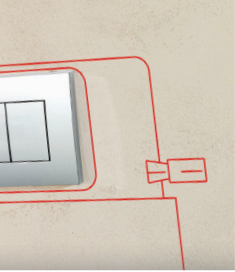

4P9058

KUBIX FLUSH PLATE

Chrome (matt)

4P9057

KUBIX FLUSH PLATE

Chrome (polished)

4P9056

DREAM FLUSH PLATE

Chrome (matt)

4P9055

DREAM FLUSH PLATE

Chrome (polished)

4P9054

SWISS FLUSH PLATE

Chrome (matt)

4P9053

SWISS FLUSH PLATE

Chrome (polished)

4P9051

OPAL FLUSH PLATE

Chrome (polished)

4P9059

PNEUMATIC BUTTON

Chrome (matt)

4P9069

**ANTI VANDAL
FLUSH PLATE**

Stainless steel