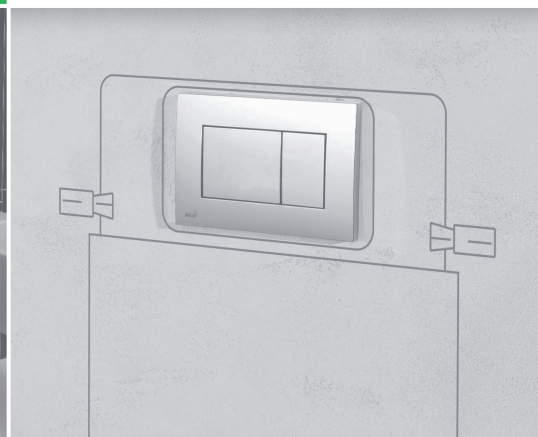

CONCEALED BATHROOM SYSTEMS & ACCESSORIES

PUTTING YOU IN CONTROL

*Francis
Pegler*