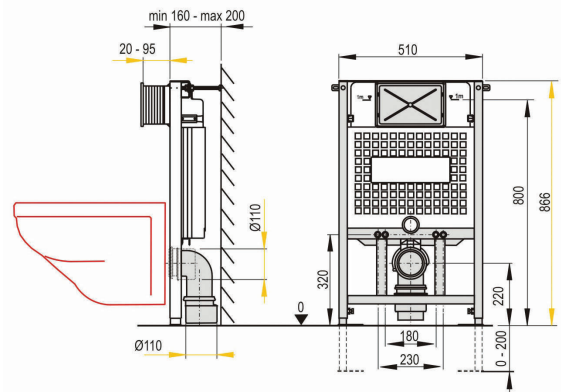

AP9009 WC FRAME with cistern

866 x 510mm