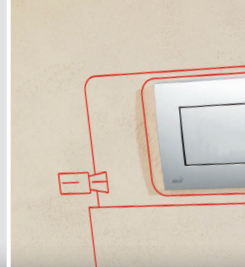

AP9003 BIDET INSTALLATION FRAME

1176 x 510mm

AP9004 BIDET INSTALLATION FRAME

850 x 510mm

AP9005 URINAL INSTALLATION FRAME

1170 x 400mm