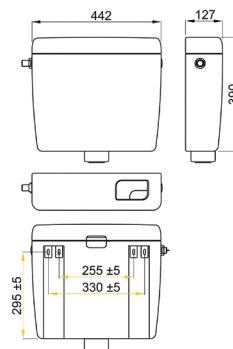

#### UNIVERSAL CISTERN

442 x 127mm

(For furniture installations)