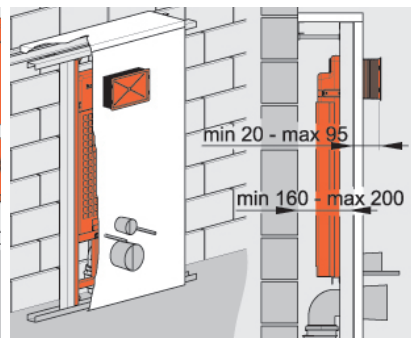

### ADJUSTABLE FLUSH

- Cistern is pre-set for 4/2.6 litre dual flush.
- Sliding mechanism adjusts instantly to 5.5/3 litre dual flush. (Accessible before and after installation).

## INSTALLATION

1. Position and level the frame, mark the holes.

2. Remove the frame, drill holes into the wall, place dowels.

3. Get the frame into the final position and fix it to the wall with screws.