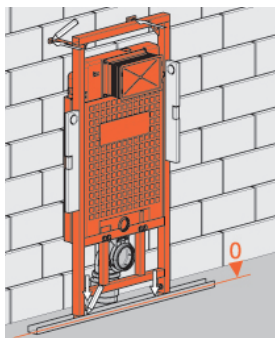

INSTALLATION

1. Position and level the frame, mark the holes.