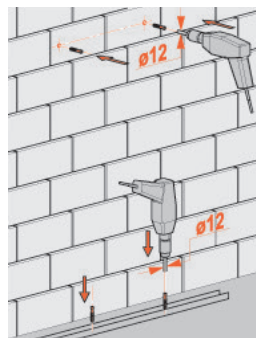

2. Remove the frame, drill holes into the wall, place dowels.