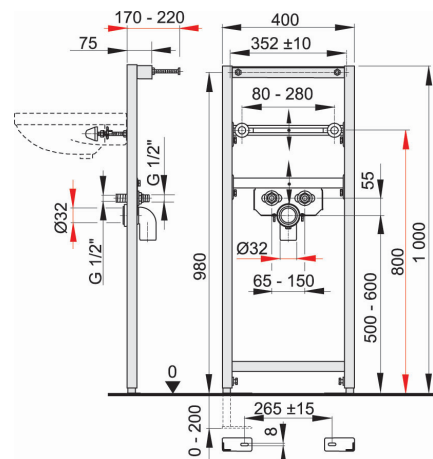

AP9002

WASH BASIN FRAME

1000 x 400mm