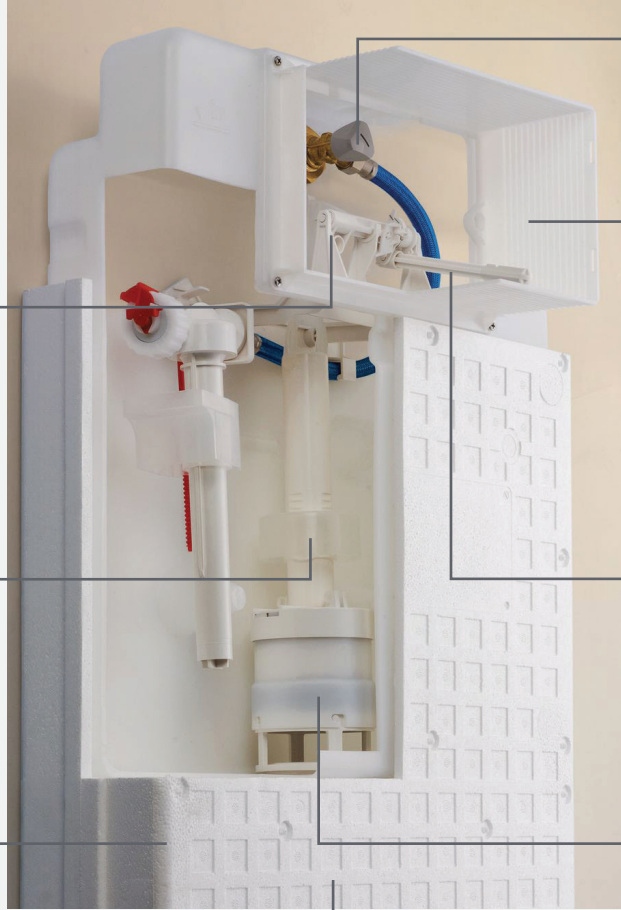

POLYSTYRENE FILLER ENCASING THE CISTERN

- Protects against condensation.
- Improves sound reduction.

ISOLATION VALVE

- Isolation valve for ease of maintenance.

INSTALLATION SHROUD

- Easy to cut around along the grooves.
- Covers the opening of the module during installation and thus prevents any debris from falling into the cistern.
- Ensures appropriate fitting.

FLUSH PLATE FITTING

- Easy and fast to dismantle.
- Cistern easy to access without the use of tools.

ADJUSTABLE FLUSH

- Cistern is pre-set for 4/2.6 litre dual flush.
- Sliding mechanism adjusts instantly to 5.5/3 litre dual flush. (Accessible before and after installation).

FRAME

- Easy to install for one person.