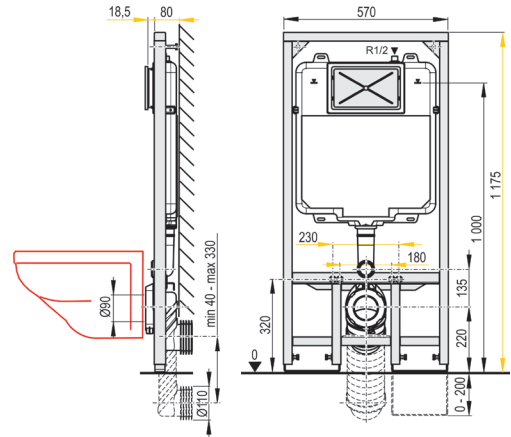

AP9011

WC SLIMFRAME

1175 x 570mm