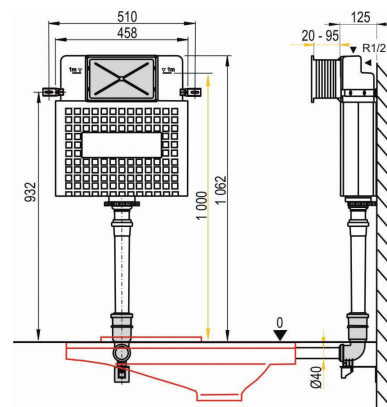

4P9010

CONCEALED CISTERN

1062 x 458mm

(For BTW installations)