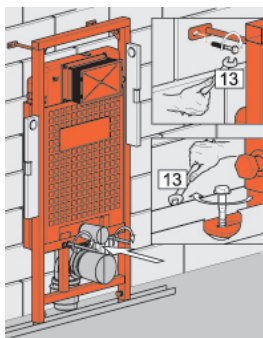

3. Get the frame into the final position and fix it to the wall with screws.