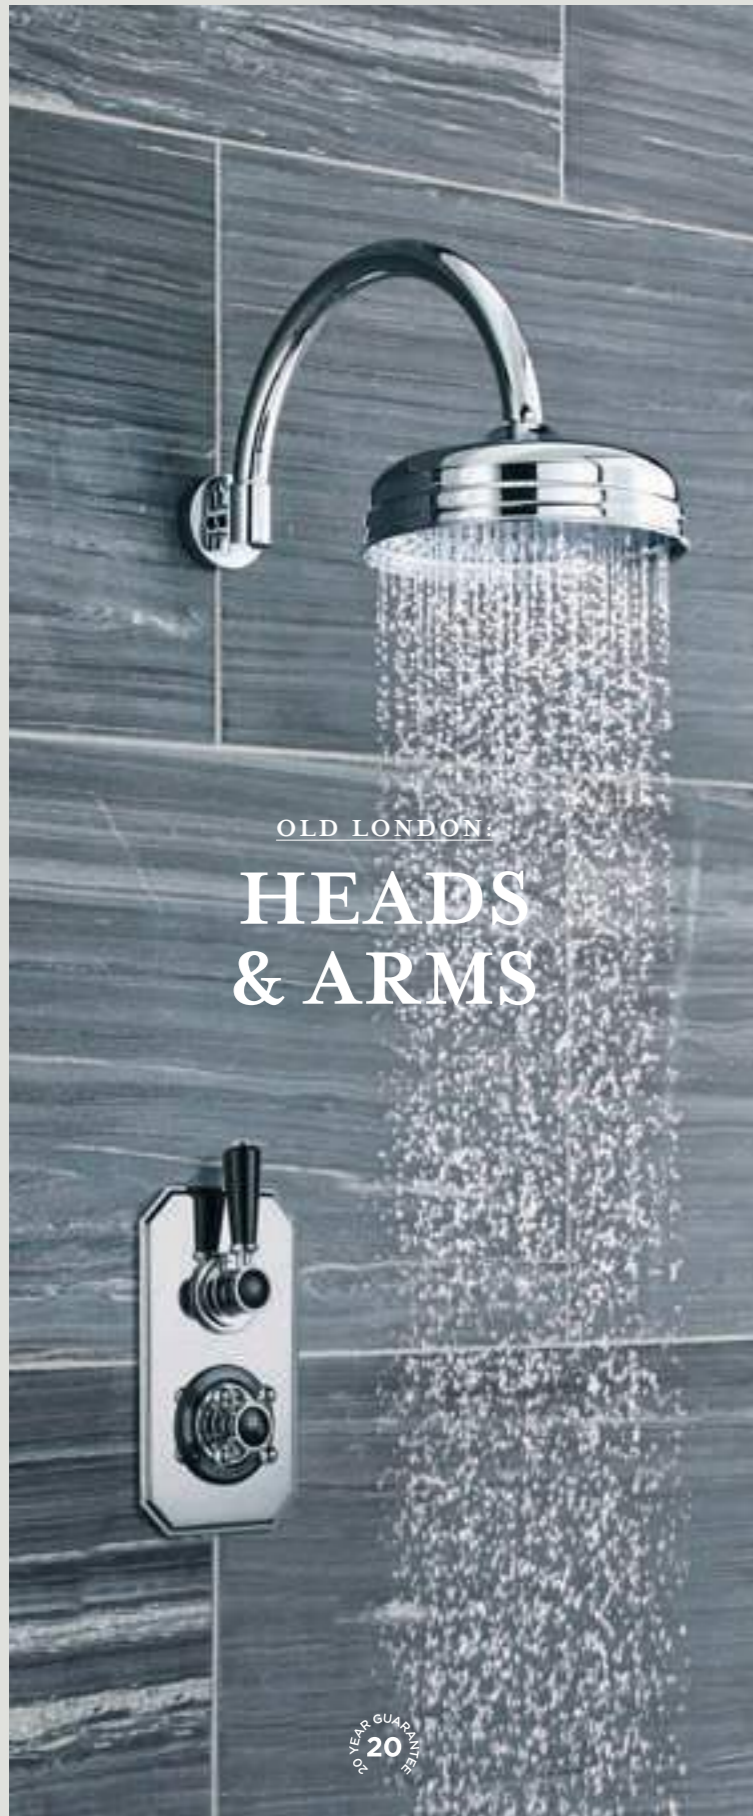

OLD LONDON:
**HEADS
& ARMS**

20 YEAR GUARANTEE

**FIXED HEADS
& ARMS**