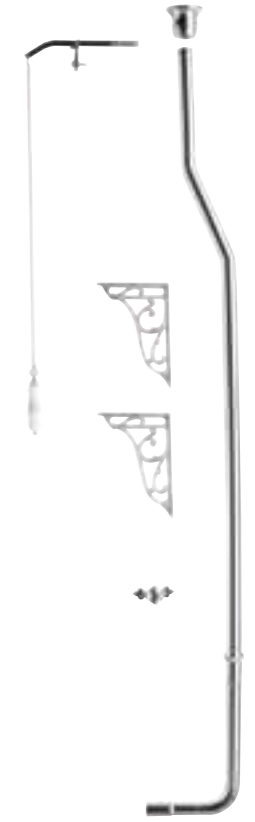

Ceramic WC Lever
E470 **£44.00**

Toilet Roll Holder
LH317 **£27.00**

Toilet Roll Holder
LH301 **£42.00**

Double Robe Hook
LH311 **£20.00**

Towel Ring
LH302 **£27.00**

BATH & SANITARYWARE ACCESSORIES

Shower Ring
642 x 374 x 1036mm
LDA009 **£308.00**

Shower Ring
683 x 374 x 1092mm
LDA010 **£561.00**

Round Shower Ring
Curtain not supplied
800mm ø
LA386 **£285.00**

Roll Top Bath Pack
EA368 **£308.00**

Low Level Flush Pipe Pack
FA302 **£81.00**

Ornate Cistern Brackets
FA322 **£73.00**

Standpipes
Freestanding legs
660mm x 40mm ø
DA311 **£234.00**

High Level Flush Pipe Pack
FA313 **£281.00**

Shallow Seal Trap
EA366 **£81.00**

Bath Legs with Adjustable Shrouds
DA314 **£145.00**

HANDSETS

Small Traditional Handset
A3221 £20.00 LP1

Large Traditional Handset
A3150G £48.00 LP1

Large Traditional Handset
A4150G £56.00 LP1

SHOWER ACCESSORIES

Back to Wall Shower Elbow
VQE001 £32.00

WASTES

Basin Waste
With Brass Plug and Link Chain
E353 £14.00