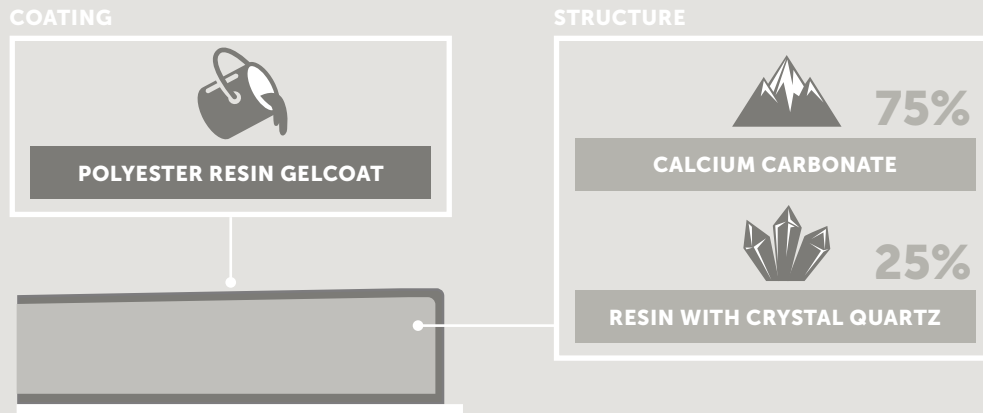

the surface is durable and easy to clean

maximum versatility as can be mounted flush, on-floor or higher on adjustable legs with detachable panels

the natural materials and textures blend aesthetically

Novosolid trays undergo rigorous testing for strength and durability

# NOVOSOLID

**THE MATERIALS**

NOVOSOLID is composed of 75% natural Dolomite Marble, which has a good chemical and physical purity, fine grain and an intense white colour.

Natural high quality resin is mixed with the marble to create a thermally efficient and sound absorbing strong base material.