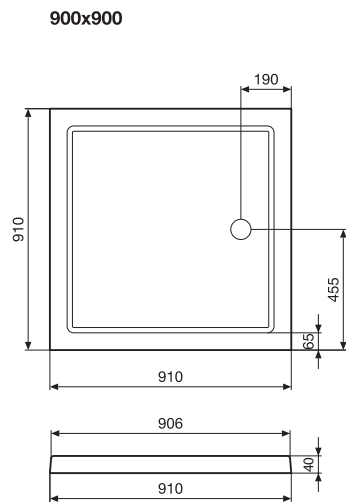

TECHNICAL DRAWINGS - LOW PROFILE ACRYLIC CAPPED