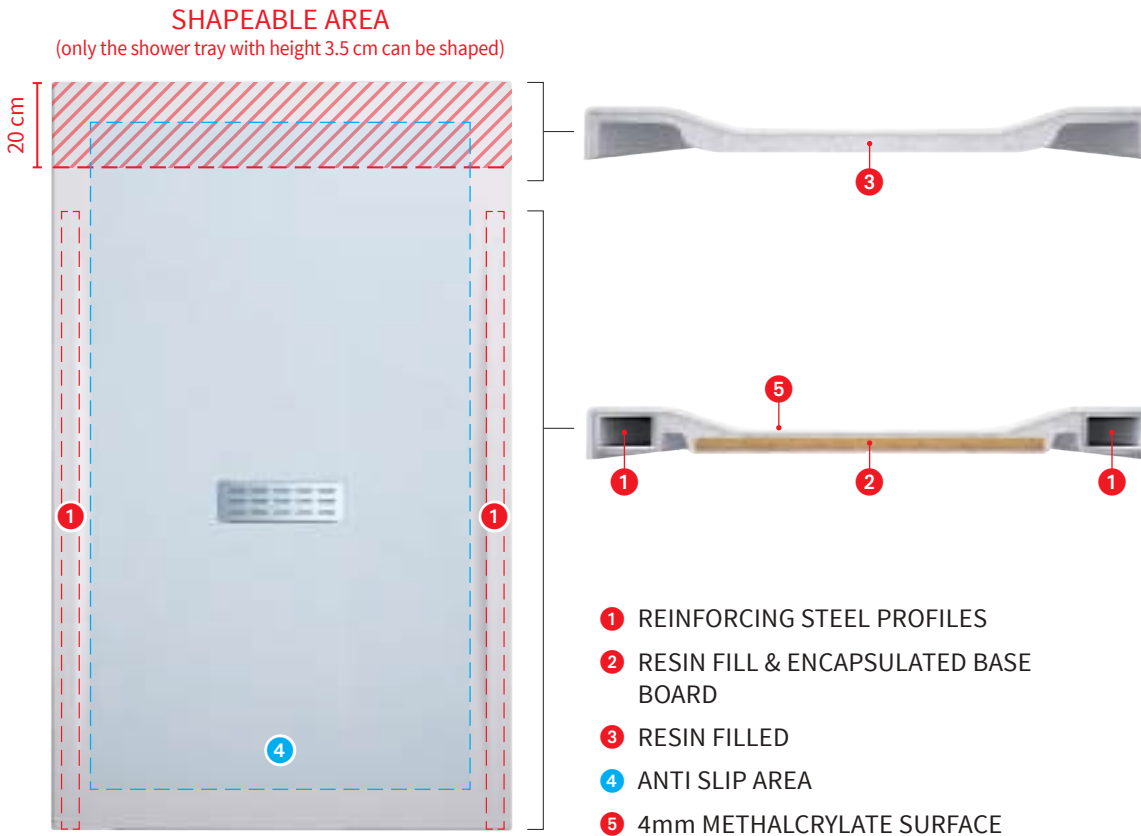

# CUSTOM

A low profile design tray allowing for level access with a unique fast flow trap allowing drainage up to 50l/min available in a large range of trimmable sizes, five colours and several textures including a EU Certified anti-slip.

1 slim 35mm profile

2 Bespoke Waste with a flow rate of 50l/min and integral Polished Stainless steel slotted cover.

SHOWER TRAYS

**CUT OUT OPTIONS**

**ANTISLIP OPTION**

**HIGH STABILITY**

**HIGH SHOCK RESISTANCE**