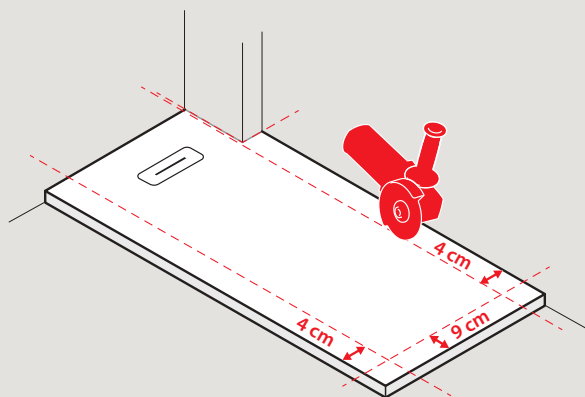

#### TAILORED CUT

NOVO SOLID is much more than a product range, it's a new philosophy to consider the space around you. It allows one to adapt the tray to any situation, giving the possibility to create exact sizes and shapes. The tray can be cut up to 10 cm on the long side and 5 cm on the short one.