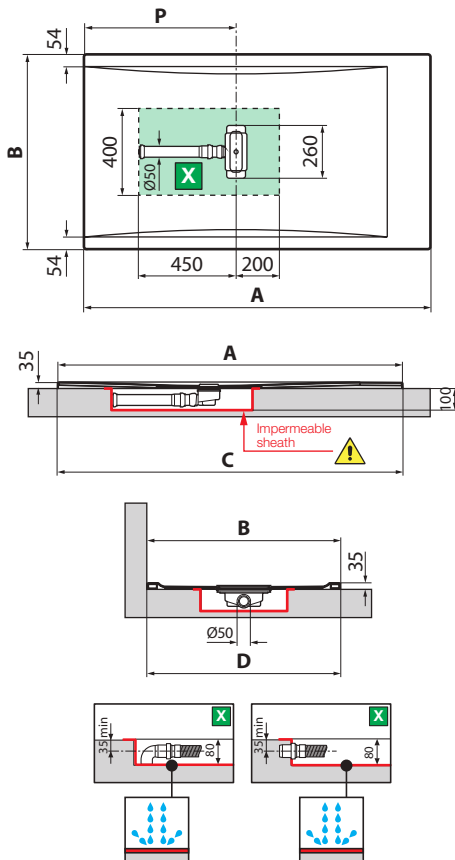

COLOURS AVAILABLE