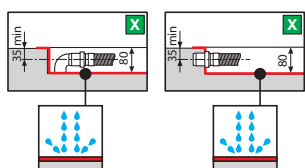

OLYMPIC SQUARE

HEIGHT 4,5 CM

Dimensions			Code	Colour choice / Prices
	A x B ± 2 mm	C x D ± 3 mm		30 White
80 x 80	794 x 794	796 x 796	OLN 80 4-	£ 230
90 x 70	894 x 694	896 x 696	OLN 9070 4-	£ 245
90 x 75	894 x 744	896 x 746	OLN 9075 4-	£ 245
90 x 90	894 x 894	896 x 896	OLN 90 4-	£ 249
100 x 70	994 x 694	996 x 696	OLN100704-	£ 273
100 x 80	994 x 794	996 x 796	OLN100804-	£ 278
100 x 100	994 x 994	996 x 996	OLN 100 4-	£ 263
120 x 80	1194 x 794	1196 x 796	OLN120804-	£ 259
120 x 90	1194 x 894	1196 x 896	OLN120904-	£ 280

HOW TO CHOOSE YOUR PRODUCT USING THE CODES:

OLYMPIC SQUARE

HEIGHT 11,5 CM

Dimensions			Code	Colour choice / Prices
	A x B ± 2 mm	C x D ± 4 mm		30 White
80 x 80	794 x 794	798 x 798	OLN 80 11-	£ 230
90 x 70	894 x 694	898 x 698	OLN 9070 11-	£ 245
90 x 75	894 x 744	898 x 748	OLN 9075 11-	£ 245
90 x 90	894 x 894	898 x 898	OLN 90 11-	£ 249
100 x 70	994 x 694	998 x 698	OLN10070 11-	£ 273
100 x 80	994 x 794	998 x 798	OLN10080 11-	£ 278
100 x 100	994 x 994	998 x 998	OLN 100 11-	£ 263
120 x 80	1194 x 794	1198 x 798	OLN12080 11-	£ 259
120 x 90	1194 x 894	1198 x 898	OLN12090 11-	£ 280

HOW TO CHOOSE YOUR PRODUCT USING THE CODES:

- **X** Embedded in the floor area for unloading H 100
- **Y** The area available for unloading above the floor

● IN STOCK UK
(Other products) please check availability