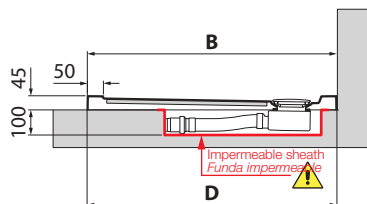

OLYMPIC SQUARE

HEIGHT 4,5 CM

Dimensions			Code	Colour choice / Prices
	A x B ± 2 mm	C x D ± 3 mm		30 White
80 x 80	794 x 794	796 x 796	OLN 80 4-	£ 230
90 x 70	894 x 694	896 x 696	OLN 9070 4-	£ 245
90 x 75	894 x 744	896 x 746	OLN 9075 4-	£ 245
90 x 90	894 x 894	896 x 896	OLN 90 4-	£ 249
100 x 70	994 x 694	996 x 696	OLN100704-	£ 273
100 x 80	994 x 794	996 x 796	OLN100804-	£ 278
100 x 100	994 x 994	996 x 996	OLN 100 4-	£ 263
120 x 80	1194 x 794	1196 x 796	OLN120804-	£ 259
120 x 90	1194 x 894	1196 x 896	OLN120904-	£ 280

HOW TO CHOOSE YOUR PRODUCT USING THE CODES:

OLYMPIC SQUARE

HEIGHT 11,5 CM

Dimensions			Code	Colour choice / Prices
	A x B ± 2 mm	C x D ± 4 mm		30 White
80 x 80	794 x 794	798 x 798	OLN 80 11-	£ 230
90 x 70	894 x 694	898 x 698	OLN 9070 11-	£ 245
90 x 75	894 x 744	898 x 748	OLN 9075 11-	£ 245
90 x 90	894 x 894	898 x 898	OLN 90 11-	£ 249
100 x 70	994 x 694	998 x 698	OLN10070 11-	£ 273
100 x 80	994 x 794	998 x 798	OLN10080 11-	£ 278
100 x 100	994 x 994	998 x 998	OLN 100 11-	£ 263
120 x 80	1194 x 794	1198 x 798	OLN12080 11-	£ 259
120 x 90	1194 x 894	1198 x 898	OLN12090 11-	£ 280

HOW TO CHOOSE YOUR PRODUCT USING THE CODES:

- **X** Embedded in the floor area for unloading H 100
- **Y** The area available for unloading above the floor

● IN STOCK UK
(Other products) please check availability