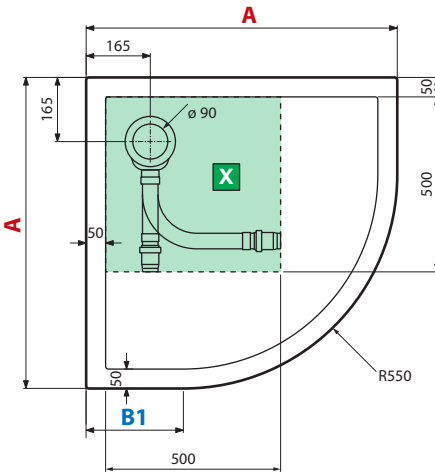

OLYMPIC QUADRANT

HEIGHT 4,5 CM

Dimensions				Code	Colour choice Prices
					30
					White
	A ± 2 mm	B1	C ± 3 mm		
80 x 80	794	244	796	VIN R 80 4-	£ 249
90 x 90	894	344	896	VIN R 90 4-	£ 258
100 x 100	994	444	996	VIN R 100 4-	£ 268

HOW TO CHOOSE YOUR PRODUCT USING THE CODES:

VINR804-30 = VINR804- + 30

OLYMPIC QUADRANT

HEIGHT 11,5 CM

Dimensions					Code	Colour choice Prices
						30
						White
	A ± 2 mm	B1	E	C ± 4 mm		
80 x 80	794	244	400	798	VIN R 80 11-	£ 249
90 x 90	894	344	500	898	VIN R 90 11-	£ 258
100 x 100	994	444	600	998	VIN R 100 11-	£ 268

HOW TO CHOOSE YOUR PRODUCT USING THE CODES:

VINR8011-30 = VINR8011- + 30

- **X** Embedded in the floor area for unloading H 100
- **Y** The area available for unloading above the floor
- **● IN STOCK UK**
  (Other products) please check availability