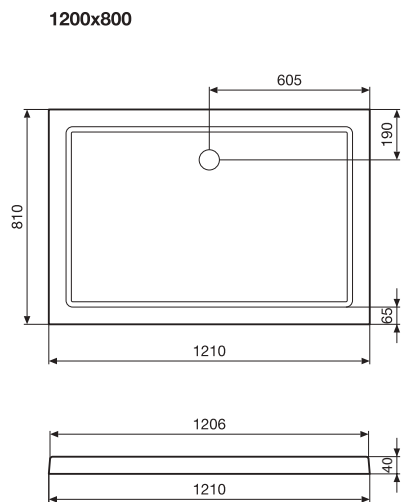

TECHNICAL DRAWINGS - LOW PROFILE ACRYLIC CAPPED