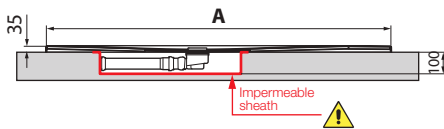

NOVOSOLID

TRAY HEIGHT 3.5CM
(HEIGHT WITH LEGS UP TO 14.5 CM)

ALL NOVOSOLID TRAYS AUTOMATICALLY SUPPLIED WITH ADJUSTABLE FEET FOR OPTIONAL RAISED TRAY INSTALLATION

Dimensions (mm)	Weight (kg)	Code	Colour choice / Prices	
			30	28
Actual size A x B -2 / +3 mm			Matt White	Matt Black
80 x 80	30	NOS804-	£ 373	£ 410
90 x 90	36	NOS904-	£ 408	£ 449
100 x 100	43	NOS1004-	£ 442	£ 488
100 x 80	36	NOS100804-	£ 408	£ 449
120 x 70	38	NOS120704-	£ 436	£ 479
120 x 80	42	NOS120804-	£ 458	£ 504
120 x 90	46	NOS120904-	£ 493	£ 543
140 x 70	44	NOS140704-	£ 480	£ 528
140 x 80	48	NOS140804-	£ 503	£ 552
140 x 90	53	NOS140904-	£ 539	£ 592
150 x 70	46	NOS150704-	£ 516	£ 567
150 x 80	52	NOS150804-	£ 539	£ 592
160 x 70	49	NOS160704-	£ 543	£ 597
160 x 80	55	NOS160804-	£ 565	£ 621
170 x 70	49	NOS170704-	£ 565	£ 621
170 x 80	58	NOS170804-	£ 587	£ 646
180 x 80	61	NOS180804-	£ 610	£ 670

HOW TO CHOOSE YOUR PRODUCT USING THE CODES:

NOS804-30 = NOS804- + 30

X Embedded in the floor area for unloading H 100