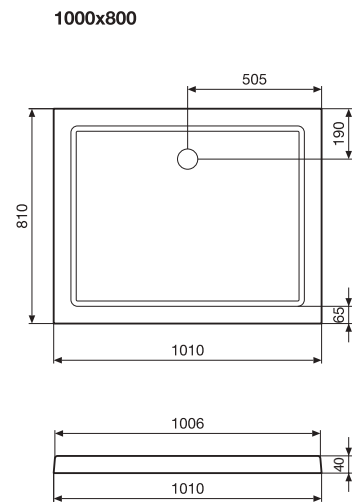

TECHNICAL DRAWINGS - LOW PROFILE ACRYLIC CAPPED