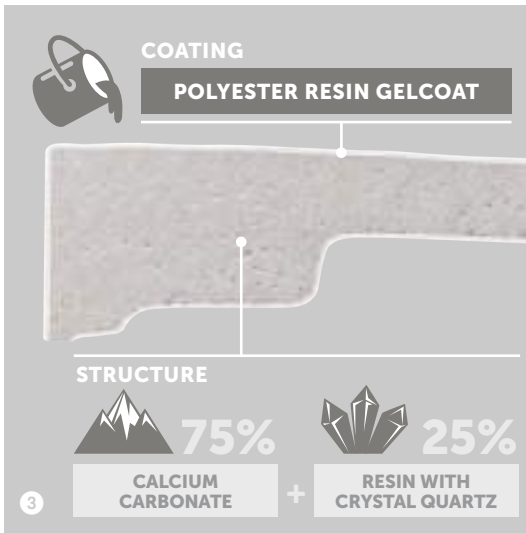

# TECHNICAL DRAWINGS - LOW PROFILE ACRYLIC CAPPED

LOW PROFILE ACRYLIC CAPPED SHOWER TRAYS

- 1 Same material for grill and shower tray
  - 2 Natural texture stone effect
  - 3 Gelcoat coating
  - 4 Moulded ribs for superior dimensional stability.
- Adjustable feet automatically supplied with tray for optional raised tray installation