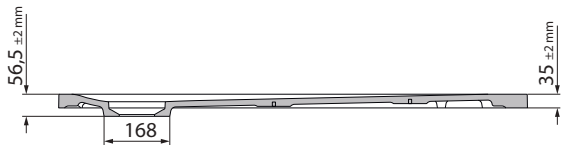

NOVOSOLID

TRAY HEIGHT 3.5CM
(HEIGHT WITH LEGS UP TO 14.5 CM)

ALL NOVOSOLID TRAYS AUTOMATICALLY SUPPLIED WITH ADJUSTABLE FEET FOR OPTIONAL RAISED TRAY INSTALLATION

Dimensions (mm)	Weight (kg)	Code	Colour choice / Prices	
			30	28
Actual size A x B -2 / +3 mm			Matt White	Matt Black
80 x 80	30	NOS804-	£ 373	£ 410
90 x 90	36	NOS904-	£ 408	£ 449
100 x 100	43	NOS1004-	£ 442	£ 488
100 x 80	36	NOS100804-	£ 408	£ 449
120 x 70	38	NOS120704-	£ 436	£ 479
120 x 80	42	NOS120804-	£ 458	£ 504
120 x 90	46	NOS120904-	£ 493	£ 543
140 x 70	44	NOS140704-	£ 480	£ 528
140 x 80	48	NOS140804-	£ 503	£ 552
140 x 90	53	NOS140904-	£ 539	£ 592
150 x 70	46	NOS150704-	£ 516	£ 567
150 x 80	52	NOS150804-	£ 539	£ 592
160 x 70	49	NOS160704-	£ 543	£ 597
160 x 80	55	NOS160804-	£ 565	£ 621
170 x 70	49	NOS170704-	£ 565	£ 621
170 x 80	58	NOS170804-	£ 587	£ 646
180 x 80	61	NOS180804-	£ 610	£ 670

HOW TO CHOOSE YOUR PRODUCT USING THE CODES:

NOS804-30 = NOS804- + 30

X Embedded in the floor area for unloading H 100