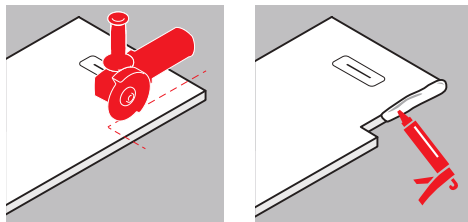

REPAIR KIT

OPTIONAL

REPAIR KIT MADE OF:
two-component protective resin for customized cutting
+ Repair kit (customized pack)

Code		Price
Matt White	Matt Black	
KITRNS-30	KITRNS-28	£ 88

CUT

REPARATION

Novellini will honour the product's warranty assuming that the correct repair process has been followed using the correct Novellini repair kit

INSTALLATION FLUSH FLOOR

INSTALLATION STANDING ON FLOOR

HIGH INSTALLATION WITH ADJUSTABLE FEET AND SIDE PANELS

OPTIONAL

Easy Plumb kit

Panels can be cut to size (kit includes 2 Panels)
Height of panels 11cm - Height of tray with panels 14.5 cm

Size	Code		Price
	Matt white	Matt black	
90x100	PANPFLNS03-30	PANPFLNS03-28	£ 157
90x150	PANPFLNS02-30	PANPFLNS02-28	£ 179
90x180	PANPFLNS01-30	PANPFLNS01-28	£ 188