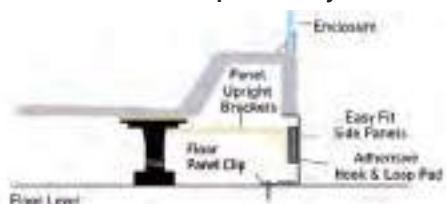

Low Profile Flat Top with Easy Plumb Kit

L/H

R/H

Panel + Feet Packs to convert Low profile trays to riser trays

	Code	Price
Panel and feet kit up to 120cm	KPU01	£ 66
120cm extension pack up to 170cm	KPU02	£ 40
Panel and feet kit for all Quadrants	KPU03	£ 66

FAST FLOW WASTE INCLUDED

For technical details see **page 217**

● IN STOCK UK

(Other products) please check availability