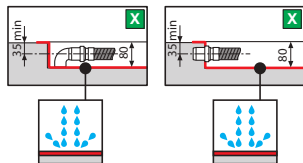

* Reinforcing steel profile