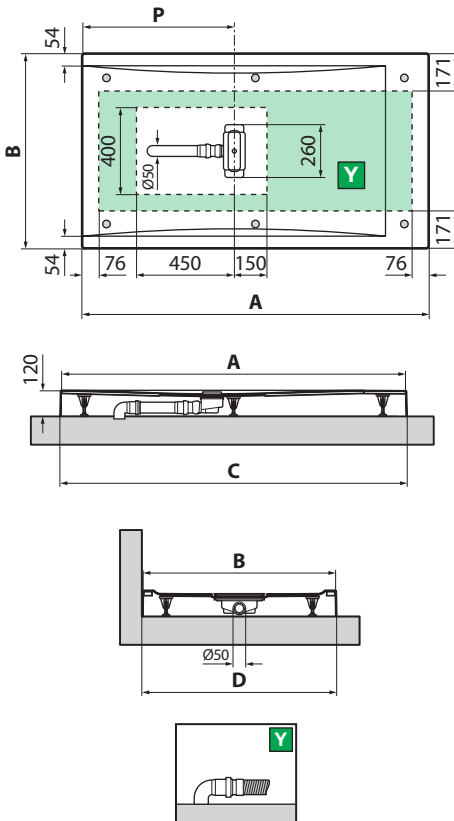

Dimensions				Regular surface					With anti-slip treatment		
				Code	Price				Code	Price	
					30	79	11	29	28		30
					White	Soft white	Beige	Grey	Black		White
A x B ± 2 mm	C x D ± 4 mm	P									
120x70	1192x692	1198x698	500	CU1207011-	£ 314	£ 411	£ 411	£ 411	£ 411	CU1207011A-	£ 394
120x80	1192x792	1198x798	500	CU1208011-	£ 316	£ 412	£ 412	£ 412	£ 412	CU1208011A-	£ 395
120x90	1192x892	1198x898	500	CU1209011-	£ 334	£ 431	£ 431	£ 431	£ 431	CU1209011A-	£ 414
140x70	1392x692	1398x698	600	CU1407011-	£ 327	£ 423	£ 423	£ 423	£ 423	CU1407011A-	£ 405
140x80	1392x792	1398x798	600	CU1408011-	£ 353	£ 450	£ 450	£ 450	£ 450	CU1408011A-	£ 432
140x90	1392x892	1398x898	600	CU1409011-	£ 374	£ 470	£ 470	£ 470	£ 470	CU1409011A-	£ 453
160x70	1592x692	1598x698	700	CU1607011-	£ 374	£ 470	£ 470	£ 470	£ 470	CU16070411-	£ 453
160x80	1592x792	1598x798	700	CU1608011-	£ 394	£ 491	£ 491	£ 491	£ 491	CU1608011A-	£ 473
160x90	1592x892	1598x898	700	CU1609011-	£ 410	£ 507	£ 507	£ 507	£ 507	CU1609011A-	£ 490
180x80	1792x792	1798x798	800	CU1808011-	£ 421	£ 518	£ 518	£ 518	£ 518	CU1808011A-	£ 500
180x90	1792x892	1798x898	800	CU1809011-	£ 432	£ 528	£ 528	£ 528	£ 528	CU1809011A-	£ 510

HOW TO CHOOSE YOUR PRODUCT USING THE CODES:

CU1208011-30 = CU1208011- + 30

• IN STOCK UK
(Other products) please check availability

Y The area available for unloading above the floor