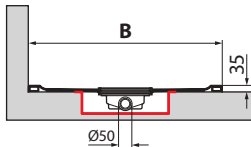

NOVOSOLID

TRAY HEIGHT 3.5CM
(HEIGHT WITH LEGS UP TO 14.5 CM)

ALL NOVOSOLID TRAYS AUTOMATICALLY SUPPLIED WITH ADJUSTABLE FEET FOR OPTIONAL RAISED TRAY INSTALLATION

Dimensions (mm)	Weight (kg)	Code	Colour choice / Prices	
			30	28
Actual size A x B -2 / +3 mm			Matt White	Matt Black
80 x 80	30	NOS804-	£ 373	£ 410
90 x 90	36	NOS904-	£ 408	£ 449
100 x 100	43	NOS1004-	£ 442	£ 488
100 x 80	36	NOS100804-	£ 408	£ 449
120 x 70	38	NOS120704-	£ 436	£ 479
120 x 80	42	NOS120804-	£ 458	£ 504
120 x 90	46	NOS120904-	£ 493	£ 543
140 x 70	44	NOS140704-	£ 480	£ 528
140 x 80	48	NOS140804-	£ 503	£ 552
140 x 90	53	NOS140904-	£ 539	£ 592
150 x 70	46	NOS150704-	£ 516	£ 567
150 x 80	52	NOS150804-	£ 539	£ 592
160 x 70	49	NOS160704-	£ 543	£ 597
160 x 80	55	NOS160804-	£ 565	£ 621
170 x 70	49	NOS170704-	£ 565	£ 621
170 x 80	58	NOS170804-	£ 587	£ 646
180 x 80	61	NOS180804-	£ 610	£ 670

HOW TO CHOOSE YOUR PRODUCT USING THE CODES:

NOS804-30 = NOS804- + 30

X Embedded in the floor area for unloading H 100