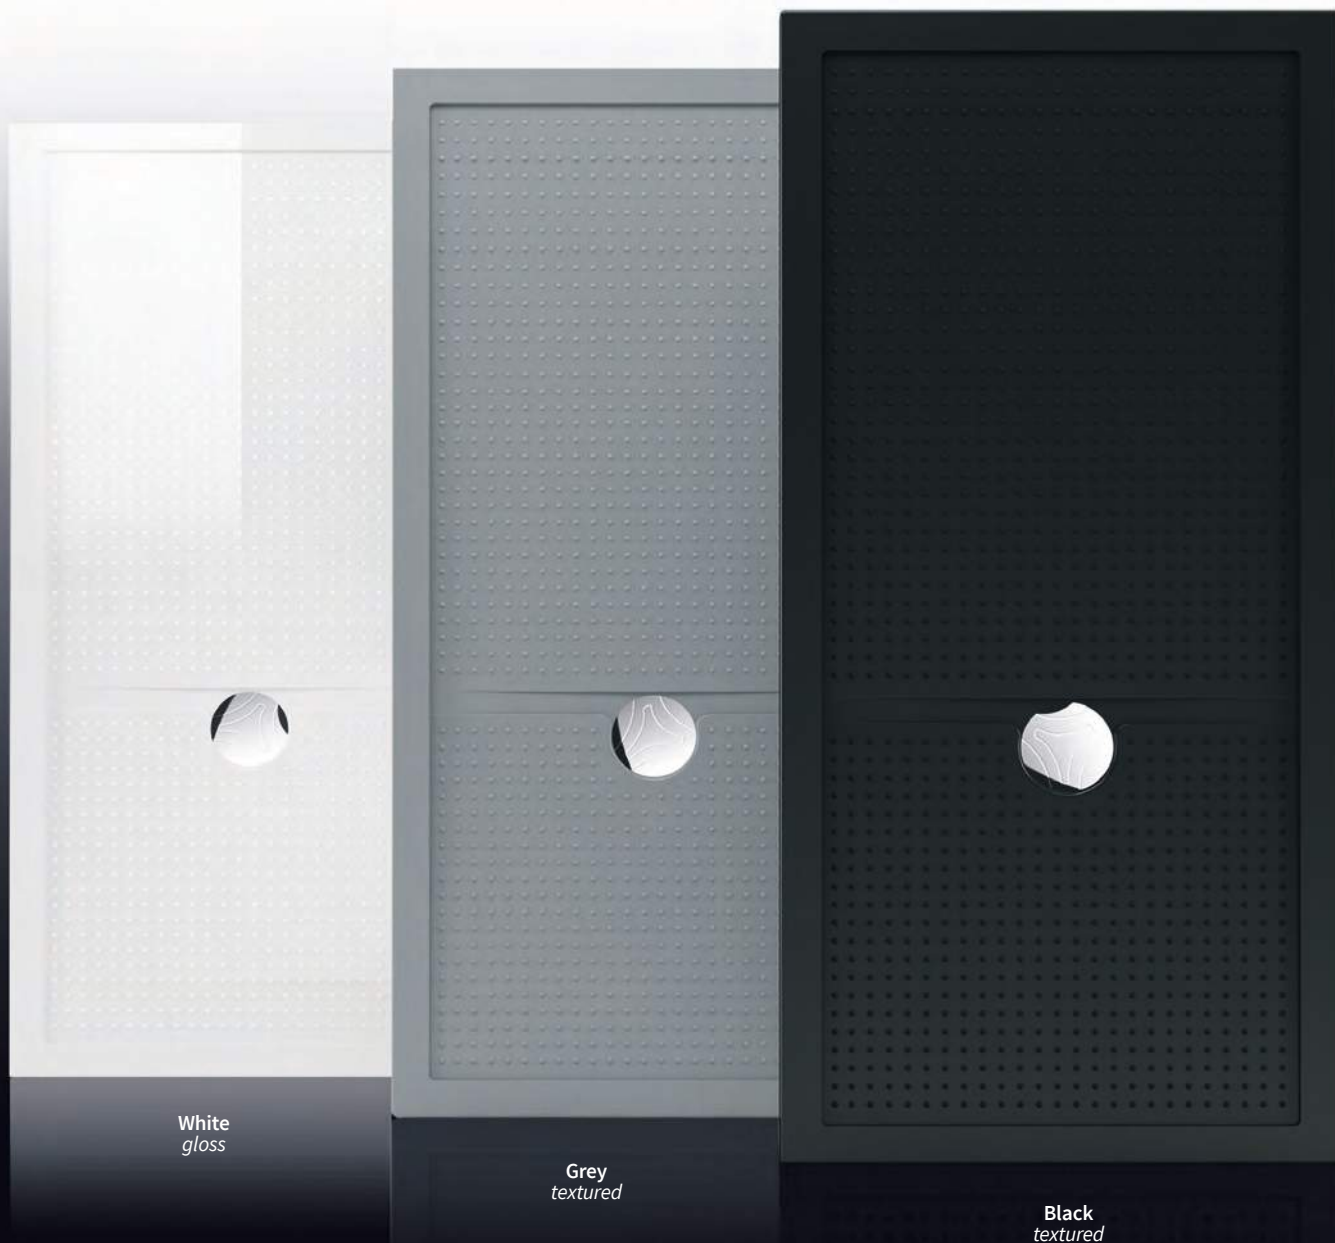

# OLYMPIC PLUS

STEEL REINFORCED LOW PROFILE  
LUXURIANTLY TEXTURED ACRYLIC SHOWER TRAY