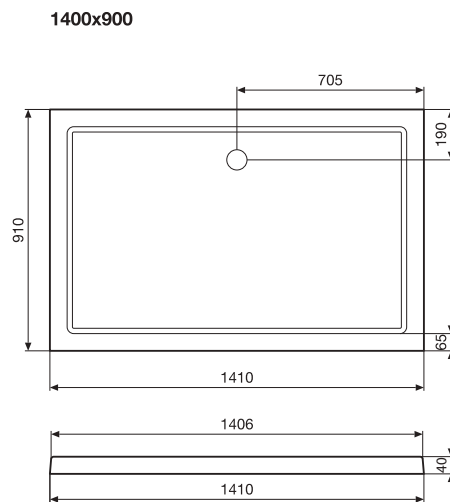

TECHNICAL DRAWINGS - LOW PROFILE ACRYLIC CAPPED