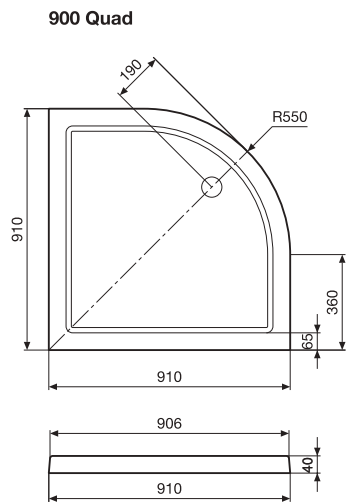

TECHNICAL DRAWINGS - LOW PROFILE ACRYLIC CAPPED