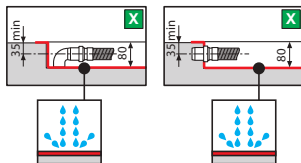

NOVOSOLID

TRAY HEIGHT 3.5CM
(HEIGHT WITH LEGS UP TO 14.5 CM)

ALL NOVOSOLID TRAYS AUTOMATICALLY SUPPLIED WITH ADJUSTABLE FEET FOR OPTIONAL RAISED TRAY INSTALLATION

Dimensions (mm)	Weight (kg)	Code	Colour choice / Prices	
			30	28
Actual size A x B -2 / +3 mm			Matt White	Matt Black
80 x 80	30	NOS804-	£ 373	£ 410
90 x 90	36	NOS904-	£ 408	£ 449
100 x 100	43	NOS1004-	£ 442	£ 488
100 x 80	36	NOS100804-	£ 408	£ 449
120 x 70	38	NOS120704-	£ 436	£ 479
120 x 80	42	NOS120804-	£ 458	£ 504
120 x 90	46	NOS120904-	£ 493	£ 543
140 x 70	44	NOS140704-	£ 480	£ 528
140 x 80	48	NOS140804-	£ 503	£ 552
140 x 90	53	NOS140904-	£ 539	£ 592
150 x 70	46	NOS150704-	£ 516	£ 567
150 x 80	52	NOS150804-	£ 539	£ 592
160 x 70	49	NOS160704-	£ 543	£ 597
160 x 80	55	NOS160804-	£ 565	£ 621
170 x 70	49	NOS170704-	£ 565	£ 621
170 x 80	58	NOS170804-	£ 587	£ 646
180 x 80	61	NOS180804-	£ 610	£ 670

HOW TO CHOOSE YOUR PRODUCT USING THE CODES:

NOS804-30 = NOS804- + 30

X Embedded in the floor area for unloading H 100