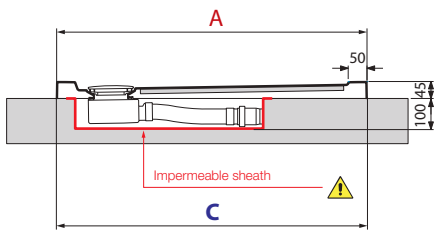

OLYMPIC QUADRANT

HEIGHT 4,5 CM

Dimensions				Code	Colour choice Prices
					30
					White
	A ± 2 mm	B1	C ± 3 mm		
80 x 80	794	244	796	VIN R 80 4-	£ 249
90 x 90	894	344	896	VIN R 90 4-	£ 258
100 x 100	994	444	996	VIN R 100 4-	£ 268

HOW TO CHOOSE YOUR PRODUCT USING THE CODES:

VINR804-30 = VINR804- + 30