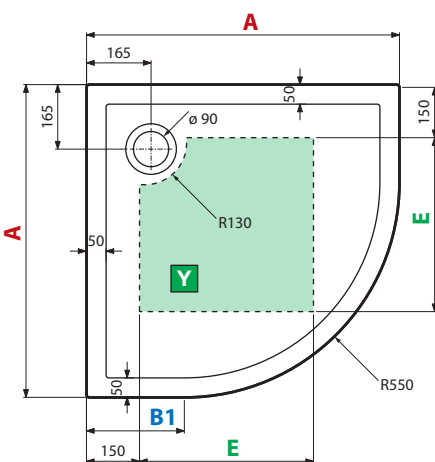

- **X** Embedded in the floor area for unloading H 100
- **Y** The area available for unloading above the floor
- **● IN STOCK UK**
  (Other products) please check availability