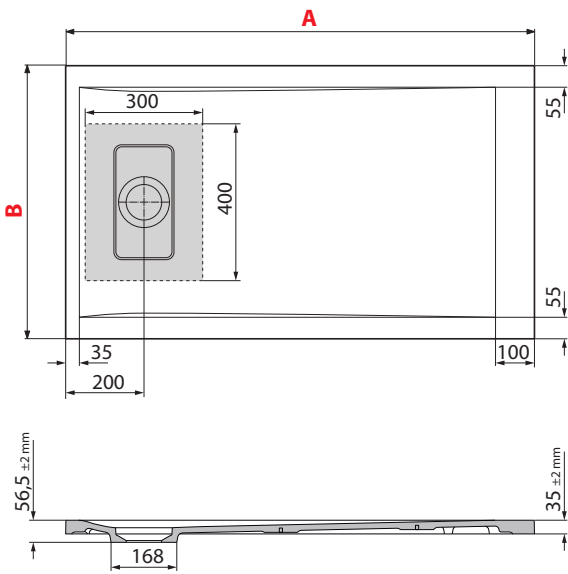

NOVOSOLID

TRAY HEIGHT 3.5CM
(HEIGHT WITH LEGS UP TO 14.5 CM)

ALL NOVOSOLID TRAYS AUTOMATICALLY SUPPLIED WITH ADJUSTABLE FEET FOR OPTIONAL RAISED TRAY INSTALLATION

Dimensions (mm)	Weight (kg)	Code	Colour choice / Prices	
			30	28
Actual size A x B -2 / +3 mm			Matt White	Matt Black
80 x 80	30	NOS804-	£ 373	£ 410
90 x 90	36	NOS904-	£ 408	£ 449
100 x 100	43	NOS1004-	£ 442	£ 488
100 x 80	36	NOS100804-	£ 408	£ 449
120 x 70	38	NOS120704-	£ 436	£ 479
120 x 80	42	NOS120804-	£ 458	£ 504
120 x 90	46	NOS120904-	£ 493	£ 543
140 x 70	44	NOS140704-	£ 480	£ 528
140 x 80	48	NOS140804-	£ 503	£ 552
140 x 90	53	NOS140904-	£ 539	£ 592
150 x 70	46	NOS150704-	£ 516	£ 567
150 x 80	52	NOS150804-	£ 539	£ 592
160 x 70	49	NOS160704-	£ 543	£ 597
160 x 80	55	NOS160804-	£ 565	£ 621
170 x 70	49	NOS170704-	£ 565	£ 621
170 x 80	58	NOS170804-	£ 587	£ 646
180 x 80	61	NOS180804-	£ 610	£ 670

HOW TO CHOOSE YOUR PRODUCT USING THE CODES:

NOS804-30 = NOS804- + 30