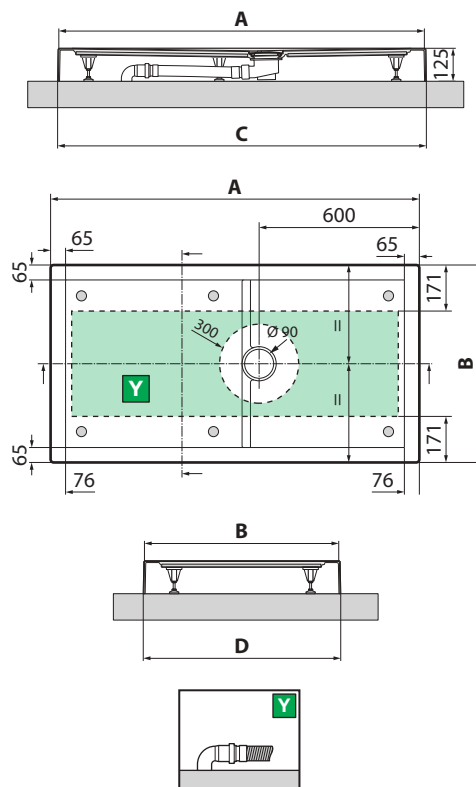

* Reinforcing steel profile