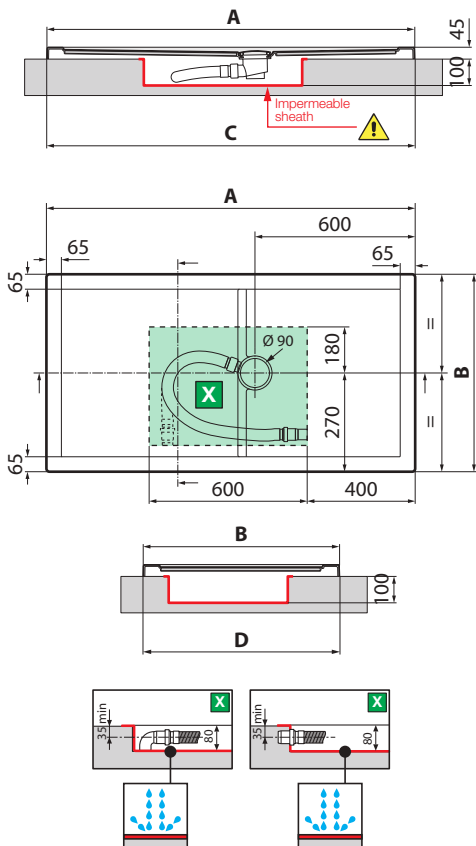

X Embedded in the floor area for unloading H 100

Y The area available for unloading above the floor

● IN STOCK UK

(Other products) please check availability

OLYMPIC PLUS

HEIGHT 4,5 CM

Dimensions			Code	Colour choice / Prices		
A x B ± 2 mm		C x D ± 3 mm		30	29	28
			White			
			Grey			
			Black			
120 x 70	1194 x 692	1196 x 694	OL 12070 4-	£ 237	£ 325	£ 325
120 x 80	1194 x 792	1196 x 794	OL 80120 4-	£ 237	£ 325	£ 325
120 x 90	1194 x 892	1196 x 894	OL 12090 4-	£ 251	£ 336	£ 336
120 x 100	1194 x 992	1196 x 994	OL 12010 4-	£ 264	£ 347	£ 347
140 x 70	1392 x 692	1394 x 694	OL 14070 4-	£ 290	£ 367	£ 367
140 x 75	1392 x 742	1394 x 744	OL 14075 4-	£ 290	£ 377	£ 377
140 x 80	1392 x 792	1394 x 794	OL 14080 4-	£ 312	£ 415	£ 415
140 x 90	1392 x 892	1394 x 894	OL 14090 4-	£ 324	£ 436	£ 436
140 x 100	1392 x 992	1394 x 994	OL 14010 4-	£ 336	£ 439	£ 439
150 x 70	1492 x 692	1494 x 694	OL 15070 4-	£ 295	£ 383	£ 383
150 x 75	1492 x 742	1494 x 744	OL 15075 4-	£ 295	£ 383	£ 383
160 x 70	1592 x 692	1594 x 694	OL 16070 4-	£ 301	£ 367	£ 367
160 x 75	1592 x 742	1594 x 744	OL 16075 4-	£ 301	£ 387	£ 387
160 x 80	1592 x 792	1594 x 794	OL 16080 4-	£ 324	£ 420	£ 420
160 x 90	1592 x 892	1594 x 894	OL 16090 4-	£ 347	£ 445	£ 445
170 x 70	1692 x 692	1694 x 694	OL 17070 4-	£ 313	£ 377	£ 377
170 x 75	1692 x 742	1694 x 744	OL 17075 4-	£ 322	£ 399	£ 399
170 x 80	1692 x 792	1694 x 794	OL 17080 4-	£ 333	£ 429	£ 429
170 x 90	1692 x 892	1694 x 894	OL 17090 4-	£ 358	£ 455	£ 455
180 x 75	1792 x 742	1794 x 744	OL 18075 4-	£ 340	£ 403	£ 403
180 x 80	1792 x 792	1794 x 794	OL 18080 4-	£ 362	£ 452	£ 452

OLYMPIC PLUS

HEIGHT 12,5 CM