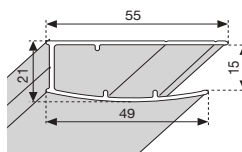

# PROFILES

**LUNES** H 190 cm  
**STAR** H 185 cm

Feature	Code		Max hgt available 200 cm		
	LUNES	STAR	standard	special	
				< 190	>190
White	P01HAAST-A	P01HAAST1-A	£ 46		
	P01HAA01	P01HAA01		£ 50	
	P01HAA02	P01HAA02			£ 55
Silver	P01HAAST-B	P01HAAST1-B	£ 46		
	P01HAA01	P01HAA01		£ 50	
	P01HAA02	P01HAA02			£ 55
Chrome	P01HAAST-K		£ 50		
	P01HAA01			£ 55	
	P01HAA02				£ 60

**LUNES** H 190 cm  
**STAR** H 185 cm

Feature	Code		Max hgt available 200 cm		
	LUNES	STAR	standard	special	
				< 190	>190
White	P01HAPST-A	P01HAPST1-A	£ 42		
	P01HAP01	P01HAP01		£ 46	
	P01HAP02	P01HAP02			£ 50
Silver	P01HAPST-B	P01HAPST1-B	£ 42		
	P01HAP01	P01HAP01		£ 46	
	P01HAP02	P01HAP02			£ 50
Chrome	P01HAPST-K		£ 47		
	P01HAP01			£ 50	
	P01HAP02				£ 55