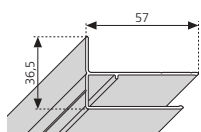

PROFILES FOR SHOWER ENCLOSURES

Deeper wall profile
(+15 mm adjustability)

Feature	Code	Max hgt available 200 cm			
		ZEPHYROS	standard	special	
				< 190	>190
White	P05BHCST-A	£ 50			
	P05BHC01		£ 55		
	P05BHC02			£ 59	
Silver	P05BHCST-B	£ 50			
	P05BHC01		£ 55		
	P05BHC02			£ 59	
Chrome	P05BHCST-K	£ 54			
	P05BHC01		£ 60		
	P05BHC02			£ 65	
Nickel	P05BHCST-X	£ 54			
	P05BHC01		£ 60		
	P05BHC02			£ 65	
Black	P05BHCST-H	£ 54			
	P05BHC01		£ 60		
	P05BHC02			£ 65