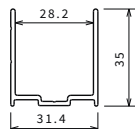

ZEPHYROS
H 195 cm