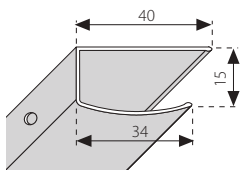

# PROFILES

**LUNES** H 190 cm  
**STAR** H 185 cm

Feature	Code		Max hgt available 200 cm		
	LUNES	STAR	standard	special	
				< 190	>190
White	P01HAAST-A	P01HAAST1-A	£ 46		
	P01HAA01	P01HAA01		£ 50	
	P01HAA02	P01HAA02			£ 55
Silver	P01HAAST-B	P01HAAST1-B	£ 46		
	P01HAA01	P01HAA01		£ 50	
	P01HAA02	P01HAA02			£ 55
Chrome	P01HAAST-K		£ 50		
	P01HAA01			£ 55	
	P01HAA02				£ 60