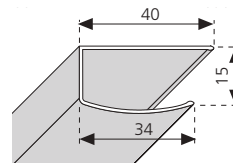

LUNES H 190 cm

Feature	Code			Max hgt available 200 cm		
	ZEPHYROS	LUNES	STAR	standard	special	
					< 190	>190
White	PRT15ST3-A	PRT15ST-A	PRT15ST1-A	£ 68		
	PRT1501	PRT1501	PRT1501		£ 72	
	PRT1502	PRT1502	PRT1502			£ 79
Silver	PRT15ST3-B	PRT15ST-B	PRT15ST1-B	£ 68		
	PRT1501	PRT1501	PRT1501		£ 72	
	PRT1502	PRT1502	PRT1502			£ 79
Chrome	PRT15ST3-K	PRT15ST-K		£ 73		
	PRT1501	PRT1501			£ 76	
	PRT1502	PRT1502				£ 83
Nickel	PRT15ST3-X			£ 73		
	PRT1501					
	PRT1502					
Black	PRT15ST3-H			£ 73		
	PRT1501					
	PRT1502					

Feature	Code			Max hgt available 200 cm		
	LUNES	LUNES	LUNES	standard	special	
					< 190	>190
White	P01HAASTSF-A			£ 46		
	P01HAA01SF				£ 50	
	P01HAA02SF					£ 55
Silver	P01HAASTSF-B			£ 46		
	P01HAA01SF				£ 50	
	P01HAA02SF					£ 55
Chrome	P01HAASTSF-K			£ 50		
	P01HAA01SF				£ 55	
	P01HAA02SF					£ 60