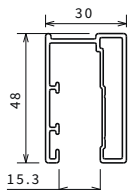

PROFILES FOR SHOWER ENCLOSURES