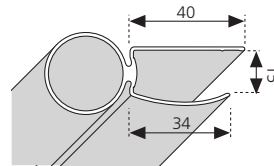

ZEPHYROS H 195 cm
LUNES H 190 cm
STAR H 185 cm

Feature	Code			Max hgt available 200 cm		
	ZEPHYROS	LUNES	STAR	standard	special	
					< 190	>190
White	PRO002ST3-A	PRO002ST-A	PRO002ST1-A	£ 37		
	PRO00201	PRO00201	PRO00201		£ 40	
	PRO00202	PRO00202	PRO00202			£ 44
Silver	PRO002ST3-B	PRO002ST-B	PRO002ST1-B	£ 37		
	PRO00201	PRO00201	PRO00201		£ 40	
	PRO00202	PRO00202	PRO00202			£ 44
Chrome	PRO002ST3-K	PRO002ST-K		£ 41		
	PRO00201	PRO00201			£ 44	
	PRO00202	PRO00202				£ 49
Nickel	PRO002ST3-X			£ 41		
	PRO00201					
	PRO00202					
Black	PRO002ST3-H			£ 41		
	PRO00201					
	PRO00202					

Feature	Code			Max hgt available 200 cm		
	ZEPHYROS	LUNES	STAR	standard	special	
					< 190	>190
White	INCB001ST3-A	INCB001ST-A	INCB001ST1-A	£ 48		
	INCB00101	INCB00101	INCB00101		£ 51	
	INCB00102	INCB00102	INCB00102			£ 57
Silver	INCB001ST3-B	INCB001ST-B	INCB001ST1-B	£ 48		
	INCB00101	INCB00101	INCB00101		£ 51	
	INCB00102	INCB00102	INCB00102			£ 57
Chrome	INCB001ST3-K	INCB001ST-K		£ 52		
	INCB00101	INCB00101			£ 55	
	INCB00102	INCB00102				£ 61
Nickel	INCB001ST3-X			£ 52		
	INCB00101					
	INCB00102					
Black	INCB001ST3-H			£ 52		
	INCB00101					
	INCB00102