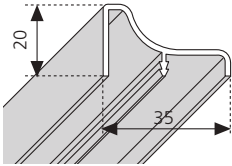

PROFILES FOR SHOWER ENCLOSURES

ZEPHYROS H 195 cm
LUNES H 190 cm
STAR H 185 cm