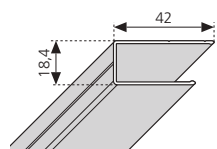

Feature	Code	Max hgt available 200 cm			
		ZEPHYROS	standard	special	
				< 195	>195
White	P01BHRAST-A	£ 45			
	P01BHRA01		£ 50		
	P01BHRA02			£ 54	
Silver	P01BHRAST-B	£ 45			
	P01BHRA01		£ 50		
	P01BHRA02			£ 54	
Chrome	P01BHRAST-K	£ 49			
	P01BHRA01		£ 55		
	P01BHRA02			£ 59	
Nickel	P01BHRAST-X	£ 49			
	P01BHRA01		£ 55		
	P01BHRA02			£ 59	
Black	P01BHRAST-H	£ 49			
	P01BHRA01		£ 55		
	P01BHRA02			£ 59