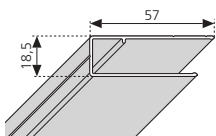

# PROFILES FOR SHOWER ENCLOSURES

**ZEPHYROS**  
H 195 cm

Deeper wall profile  
(+15 mm adjustability)

Feature	Code	Max hgt available 200 cm		
		ZEPHYROS	standard	special
				< 190
White	P05BHCST-A	£ 50		
	P05BHC01		£ 55	
	P05BHC02			£ 59
Silver	P05BHCST-B	£ 50		
	P05BHC01		£ 55	
	P05BHC02			£ 59
Chrome	P05BHCST-K	£ 54		
	P05BHC01		£ 60	
	P05BHC02			£ 65
Nickel	P05BHCST-X	£ 54		
	P05BHC01		£ 60	
	P05BHC02			£ 65
Black	P05BHCST-H	£ 54		
	P05BHC01		£ 60	
	P05BHC02			£ 65