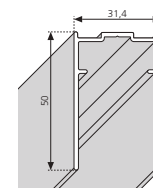

YOUNG 2.0
H 200 cm

Feature	Code	Max hgt available 200 cm		
		YOUNG 2.0	standard	
			fixed (H 198,4)	door (H 200)
White	P01BNMOAST-A			£ 70
	P01BNMOBST-A	£ 71		
Silver	P01BNMOAST-B			£ 78
	P01BNMOBST-B	£ 78		
Chrome	P01BNMOAST-K			£ 86
	P01BNMOBST-K	£ 87		
Gold	P01BNMOAST-O			£ 101
	P01BNMOBST-O	£ 102		

YOUNG 2.0
H 200 cm

Deeper wall profile
(+15 mm adjustability)

Feature	Code	Max hgt available 200 cm			
		YOUNG 2.0	standard		
			fixed (H 198,4)	door (H 200)	special to 200
White	P05Y2ST-A	£ 53			
	P05Y2ST2-A		£ 56		
	P05Y2SP			£ 64	
Silver	P05Y2ST-B	£ 58			
	P05Y2ST2-B		£ 61		
	P05Y2SP			£ 70	
Chrome	P05Y2ST-K	£ 64			
	P05Y2ST2-K		£ 67		
	P05Y2SP			£ 78	
Gold	P05Y2ST-O	£ 76,00			
	P05Y2ST2-O		£ 78,00		
	P05Y2SP			£ 91