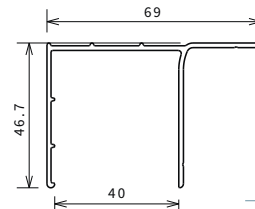

# PROFILES FOR SHOWER ENCLOSURES

**DIAMANTI**  
H 200 cm

Feature	Code	Max hgt available 200 cm		
		standard	special	
	DIAMANTI		< 200	> 200
Silver	P01CODIST-B	£ 55		
	P01CODI01		£ 66	£ 66
Chrome	P01CODIST-K	£ 55		
	P01CODI01		£ 66	£ 66

**KUADRA**  
H 200 cm

Feature	Code	Max hgt available 200 cm		
		standard	special	
	KUADRA		< 200	> 200
White	P01KUMO1ST-A	£ 58		
	P01KUMO1SP		£ 70	£ 70
Silver	P01KUMO1ST-B	£ 65		
	P01KUMO1SP		£ 78	£ 78
Chrome	P01KUMO1ST-K	£ 72		
	P01KUMO1SP		£ 86	£ 86