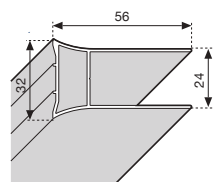

Deeper wall profile
(+15 mm adjustability)

Feature	Code	Max hgt available 200 cm
		standard
White	P05ROSST-A	£ 56
Silver	P05ROSST-B	£ 63
Chrome	P05ROSST-K	£ 70