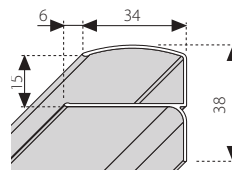

# PROFILES

**LUNES** H 190 cm  
**STAR** H 185 cm

Feature	Code		Max hgt available 200 cm		
	LUNES	STAR	standard	special	
				< 190	>190
White	P01HAAST-A	P01HAAST1-A	£ 46		
	P01HAA01	P01HAA01		£ 50	
	P01HAA02	P01HAA02			£ 55
Silver	P01HAAST-B	P01HAAST1-B	£ 46		
	P01HAA01	P01HAA01		£ 50	
	P01HAA02	P01HAA02			£ 55
Chrome	P01HAAST-K		£ 50		
	P01HAA01			£ 55	
	P01HAA02				£ 60