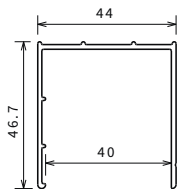

DIAMANTI
H 200 cm

Feature	Code	Max hgt available 200 cm			
		standard	special		
	DIAMANTI		< 200	> 200	
Silver	P01CODIST-B	£ 55			
	P01CODI01		£ 66	£ 66	
Chrome	P01CODIST-K	£ 55			
	P01CODI01		£ 66	£ 66