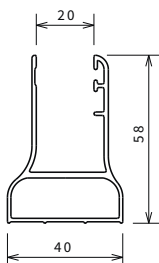

# PROFILES FOR SHOWER ENCLOSURES

**DIAMANTI**  
H 200 cm

Feature	Code	Max hgt available 200 cm		
		standard	special	
	DIAMANTI		< 200	> 200
Silver	P01CODIST-B	£ 55		
	P01CODI01		£ 66	£ 66
Chrome	P01CODIST-K	£ 55		
	P01CODI01		£ 66	£ 66

**KUADRA**  
H 200 cm

Feature	Code	Max hgt available 200 cm		
		standard	special	
	KUADRA		< 200	> 200
White	P01KUMO1ST-A	£ 58		
	P01KUMO1SP		£ 70	£ 70
Silver	P01KUMO1ST-B	£ 65		
	P01KUMO1SP		£ 78	£ 78
Chrome	P01KUMO1ST-K	£ 72		
	P01KUMO1SP		£ 86	£ 86

**KUADRA**  
H 200 cm

Feature	Code	Max hgt available 200 cm		
		standard	special	
	KUADRA		< 200	> 200
White	P01KUMO2ST-A	£ 82		
	P01KUMO2SP		£ 99	£ 99
Silver	P01KUMO2ST-B	£ 90		
	P01KUMO2SP		£ 107	£ 107
Chrome	P01KUMO2ST-K	£ 101		
	P01KUMO2SP		£ 121	£ 121

**YOUNG**  
H 190 cm

Feature	Code	Max hgt available 200 cm		
		standard	special	
	YOUNG		< 190	> 190
White	P01YOUST-A	£ 44		
	P01YOU01		£ 50	
	P01YOU02			£ 55
Silver	P01YOUST-B	£ 51		
	P01YOU01		£ 57	
	P01YOU02			£ 63
Chrome	P01YOUST-K	£ 57		
	P01YOU01		£ 63	
	P01YOU02			£ 69