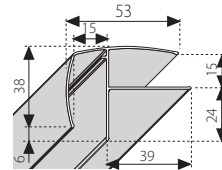

LUNES H 190 cm
STAR H 185 cm

Feature	Code			Max hgt available 200 cm		
	ZEPHYROS	LUNES / YOUNG	STAR	standard	special	
					< 190	>190
White	L50X50ST3-A	L50X50ST-A	L50X50ST1-A	£ 48		
	L50X5001	L50X5001	L50X5001		£ 51	
	L50X5002	L50X5002	L50X5002			£ 57
Silver	L50X50ST3-B	L50X50ST-B	L50X50ST1-B	£ 48		
	L50X5001	L50X5001	L50X5001		£ 51	
	L50X5002	L50X5002	L50X5002			£ 57
Chrome	L50X50ST3-K	L50X50ST-K		£ 53		
	L50X5001	L50X5001			£ 55	
	L50X5002	L50X5002				£ 61
Nickel	L50X50ST3-X			£ 53		
	L50X5001					
	L50X5002					
Black	L50X50ST3-H			£ 53		
	L50X5001					
	L50X5002					

Feature	Code		Max hgt available 200 cm		
	LUNES	NEW STAR	standard	special	
				< 190	>190
White	P05HAFST-A	P05HAFST1-A	£ 54		
	P05HAF01	P05HAF01		£ 58	
	P05HAF02	P05HAF02			£ 64
Silver	P05HAFST-B	P05HAFST1-B	£ 54		
	P05HAF01	P05HAF01		£ 58	
	P05HAF02	P05HAF02			£ 64
Chrome	P05HAFST-K		£ 58		
	P05HAF01			£ 62	
	P05HAF02				£ 70