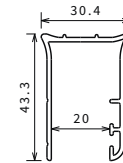

**KUADRA**  
H 200 cm

Feature	Code	Max hgt available 200 cm		
		standard	special	
	KUADRA		< 200	> 200
White	P01KUMO1ST-A	£ 58		
	P01KUMO1SP		£ 70	£ 70
Silver	P01KUMO1ST-B	£ 65		
	P01KUMO1SP		£ 78	£ 78
Chrome	P01KUMO1ST-K	£ 72		
	P01KUMO1SP		£ 86	£ 86

**KUADRA**  
H 200 cm

Feature	Code	Max hgt available 200 cm		
		standard	special	
	KUADRA		< 200	> 200
White	P01KUMO2ST-A	£ 82		
	P01KUMO2SP		£ 99	£ 99
Silver	P01KUMO2ST-B	£ 90		
	P01KUMO2SP		£ 107	£ 107
Chrome	P01KUMO2ST-K	£ 101		
	P01KUMO2SP		£ 121	£ 121

**YOUNG**  
H 190 cm

Feature	Code	Max hgt available 200 cm		
		standard	special	
	YOUNG		< 190	> 190
White	P01YOUST-A	£ 44		
	P01YOU01		£ 50	
	P01YOU02			£ 55
Silver	P01YOUST-B	£ 51		
	P01YOU01		£ 57	
	P01YOU02			£ 63
Chrome	P01YOUST-K	£ 57		
	P01YOU01		£ 63	
	P01YOU02			£ 69

**YOUNG**  
H 190 cm

Feature	Code	Max hgt available 200 cm		
		standard	special	
	YOUNG		< 190	> 190
White	P04YOUST-A	£ 55		
	P04YOU01		£ 60	
	P04YOU02			£ 66
Silver	P04YOUST-B	£ 63		
	P04YOU01		£ 68	
	P04YOU02			£ 73
Chrome	P04YOUST-K	£ 69		
	P04YOU01		£ 74	
	P04YOU02			£ 80