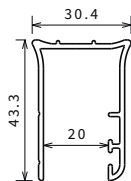

PROFILES FOR SHOWER ENCLOSURES

Feature	Code	Max hgt available 200 cm			
		standard	special		
	DIAMANTI		< 200	> 200	
Silver	P01CODIST-B	£ 55			
	P01CODI01		£ 66	£ 66	
Chrome	P01CODIST-K	£ 55			
	P01CODI01		£ 66	£ 66	

Feature	Code	Max hgt available 200 cm			
		standard	special		
	KUADRA		< 200	> 200	
White	P01KUMO1ST-A	£ 58			
	P01KUMO1SP		£ 70	£ 70	
Silver	P01KUMO1ST-B	£ 65			
	P01KUMO1SP		£ 78	£ 78	
Chrome	P01KUMO1ST-K	£ 72			
	P01KUMO1SP		£ 86	£ 86	

KUADRA
H 200 cm

Feature	Code	Max hgt available 200 cm			
		standard	special		
	KUADRA		< 200	> 200	
White	P01KUMO2ST-A	£ 82			
	P01KUMO2SP		£ 99	£ 99	
Silver	P01KUMO2ST-B	£ 90			
	P01KUMO2SP		£ 107	£ 107	
Chrome	P01KUMO2ST-K	£ 101			
	P01KUMO2SP		£ 121	£ 121	

Feature	Code	Max hgt available 200 cm			
		standard	special		
	YOUNG		< 190	> 190	
White	P01YOUST-A	£ 44			
	P01YOU01		£ 50		
	P01YOU02			£ 55	
Silver	P01YOUST-B	£ 51			
	P01YOU01		£ 57		
	P01YOU02			£ 63	
Chrome	P01YOUST-K	£ 57			
	P01YOU01		£ 63		
	P01YOU02			£ 69	

Feature	Code	Max hgt available 200 cm			
		standard	special		
	YOUNG		< 190	> 190	
White	P04YOUST-A	£ 55			
	P04YOU01		£ 60		
	P04YOU02			£ 66	
Silver	P04YOUST-B	£ 63			
	P04YOU01		£ 68		
	P04YOU02			£ 73	
Chrome	P04YOUST-K	£ 69			
	P04YOU01		£ 74		
	P04YOU02			£ 80	

LOUVRE
H 195 cm

Feature	Code	Max hgt available 200 cm			
		standard	special		
	LOUVRE		< 195	> 195	
White	P02DIAS-A	£ 49			
	P02DIA01		£ 55	£ 55	
Silver	P02DIAS-B	£ 56			
	P02DIA01		£ 63	£ 63	
Chrome	P02DIAS-K	£ 61			
	P02DIA01		£ 69	£ 69	

Feature	Code	Max hgt available 200 cm			
		standard	special		
	LOUVRE		< 195	> 195	
White	P04DIAS-A	£ 59			
	P04DIA01		£ 66	£ 66	
Silver	P04DIAS-B	£ 67			
	P04DIA01		£ 73	£ 73	
Chrome	P04DIAS-K	£ 73			
	P04DIA01		£ 80	£ 80	

Feature	Code	Max hgt available 200 cm			
		standard	special		
	ROSE ROSSE		< 200	> 200	
White	P01BEAST-A	£ 33			
	P01BEASP		£ 40	£ 40	
Silver	P01BEAST-B	£ 36			
	P01BEASP		£ 44	£ 44	
Chrome	P01BEAST-K	£ 41			
	P01BEASP		£ 49	£ 49	

ROSE ROSSE
H 200 cm