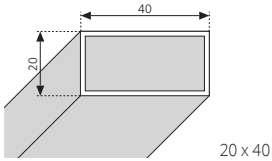

PROFILES FOR SHOWER ENCLOSURES

ZEPHYROS H 195 cm
LUNES / YOUNG H 190 cm
STAR H 185 cm