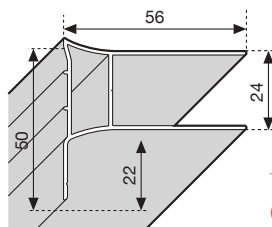

ROSE ROSSE
H 200 cm

ROSE ROSSE
H 200 cm

Deeper wall profile
(+15 mm adjustability)

Feature	Code	Max hgt available 200 cm
		standard
White	P05ROSCST-A	£ 57
Silver	P05ROSCST-B	£ 64
Chrome	P05ROSCST-K	£ 71