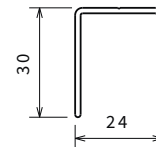

GIADA H H 195 cm
LUNES H H 195 cm

Feature	Code		Max hgt available 200 cm		
	ZEPHYROS	NEW STAR	standard	special	
				< 190	>190
White	P05HAAST3-A	P05HAAST1-A	£ 43		
	P05HAA01	P05HAA01		£ 47	
	P05HAA02	P05HAA02			£ 52
Silver	P05HAAST3-B	P05HAAST1-B	£ 43		
	P05HAA01	P05HAA01		£ 47	
	P05HAA02	P05HAA02			£ 52
Chrome	P05HAAST3-K		£ 47		
	P05HAA01			£ 52	
	P05HAA02				£ 58
Nickel	P05HAAST3-X		£ 47		
	P05HAA01				
	P05HAA02				
Black	P05HAAST3-H		£ 47		
	P05HAA01				
	P05HAA02				

Feature	Code	Max hgt available 200 cm
	KUADRA H	standard
White	P01KUHST-A	£ 49
Silver	P01KUHST-B	£ 53
Chrome	P01KUHST-K	£ 58

Feature	Code		Max hgt available 200 cm
	GIADA H	LUNES H	standard
White	P01LGHST-A	P01LGHST-A	£ 42
Silver	P01LGHST-B	P01LGHST-B	£ 46
Chrome	P01LGHST-K	P01LGHST-K	£ 51