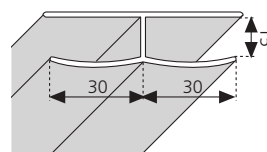

ZEPHYROS H 195 cm
LUNES H 190 cm
STAR H 185 cm

Feature	Code			Max hgt available 200 cm		
	ZEPHYROS	LUNES	STAR	standard	special	
					< 190	>190
White	PROH15ST3-A	PROH15ST-A	PROH15ST1-A	£ 44		
	PROH1501	PROH1501	PROH1501		£ 48	
	PROH1502	PROH1502	PROH1502			£ 53
Silver	PROH15ST3-B	PROH15ST-B	PROH15ST1-B	£ 44		
	PROH1501	PROH1501	PROH1501		£ 48	
	PROH1502	PROH1502	PROH1502			£ 53
Chrome	PROH15ST3-K	PROH15ST-K		£ 49		
	PROH1501	PROH1501			£ 52	
	PROH1502	PROH1502				£ 58
Nickel	PROH15ST3-X			£ 49		
	PROH1501					
	PROH1502					
Black	PROH15ST3-H			£ 49		
	PROH1501					
	PROH1502