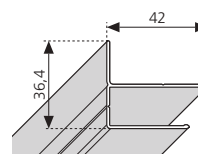

ZEPHYROS
H 195 cm

ZEPHYROS
H 195 cm

Feature	Code	Max hgt available 200 cm			
		ZEPHYROS	standard	special	
				< 195	>195
White	P01BHMOST-A	£ 47			
	P01BHMO01		£ 52		
	P01BHMO02			£ 56	
Silver	P01BHMOST-B	£ 47			
	P01BHMO01		£ 52		
	P01BHMO02			£ 56	
Chrome	P01BHMOST-K	£ 51			
	P01BHMO01		£ 57		
	P01BHMO02			£ 61	
Nickel	P01BHMOST-X	£ 51			
	P01BHMO01		£ 57		
	P01BHMO02			£ 61	
Black	P01BHMOST-H	£ 51			
	P01BHMO01		£ 57		
	P01BHMO02			£ 61