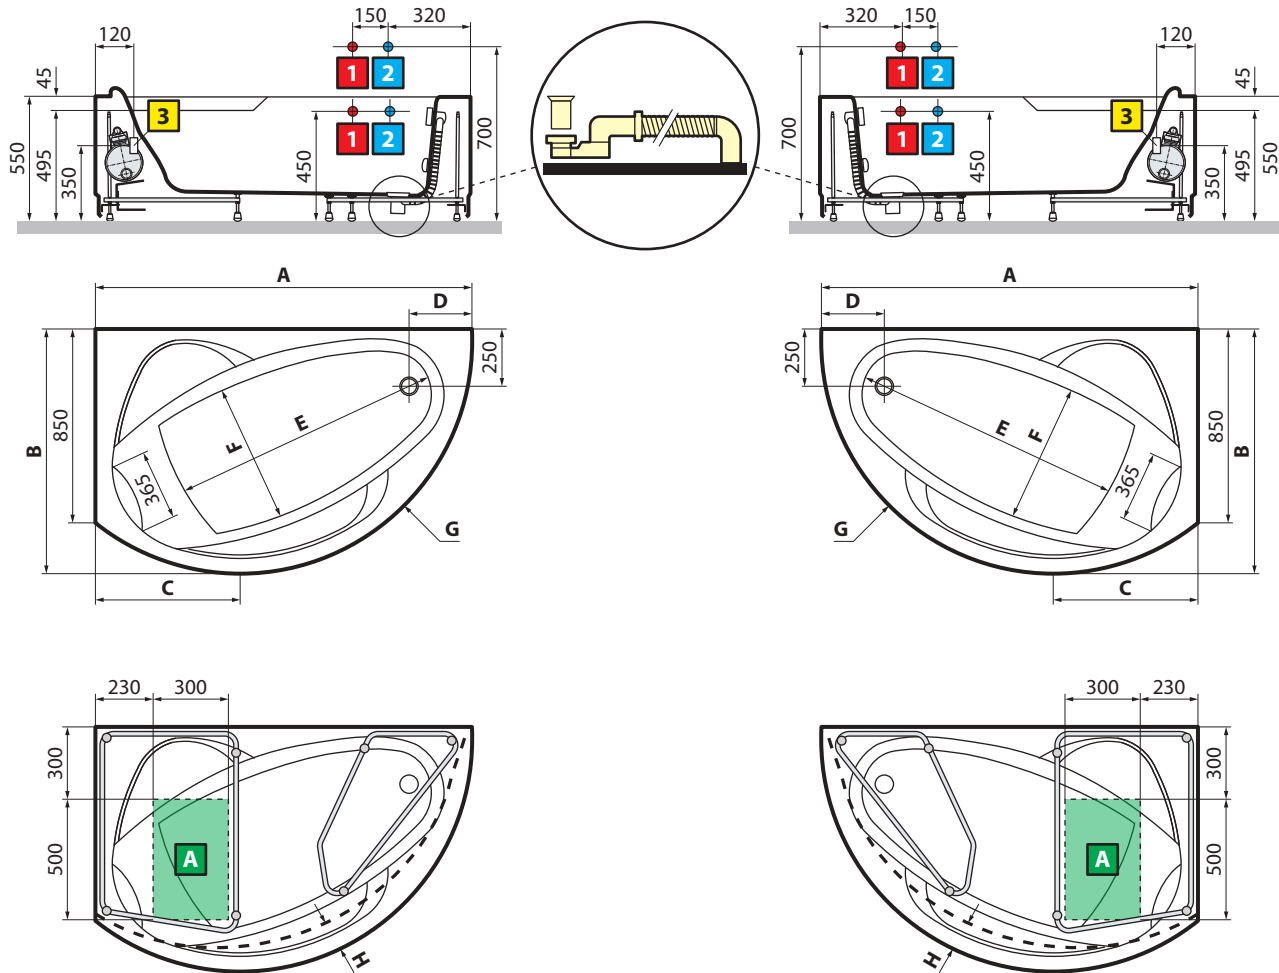

model	A	B	C	D	E	F	G	H
150x85	1500	1015	550	290	1030	580	962	137
165x85	1650	1070	630	280	1150	640	1015	155

WARNING:
it could be dangerous
for pacemaker wearer

The whirlpool bath system must be fitted upstream with a 30 mA circuit breaker with a minimum contact of 3mm.

HYDRAULIC CHARACTERISTICS

- 5/7 whirlpool nozzles
- 12 airpool nozzles
- Siphon connection with 1 1/2" coupling

ELECTRICAL CHARACTERISTICS

- Supply voltage 220-230 V
- Frequency 50 Hz
- Maximum absorbed power:
  Whirlpool: 550 W, Airpool: 400 W