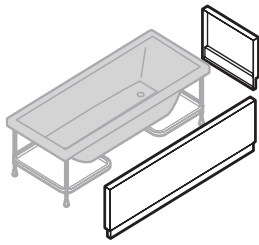

FRONT & END PANEL + PREMIUM FIXING KIT

Dimensions	Code	Price	Premium installation kit included
150 x 70	PAAVFLSE 157-A	£ 258	
160 x 70	PAAVFLSE 167-A	£ 258	
170 x 70	PAAVFLSE 177-A	£ 258	
170 x 75	PAAVFLSE 175-A	£ 258	
170 x 80	PAAVFLSE 178-A	£ 258	
180 x 80	PAAVFLSE 188-A	£ 258