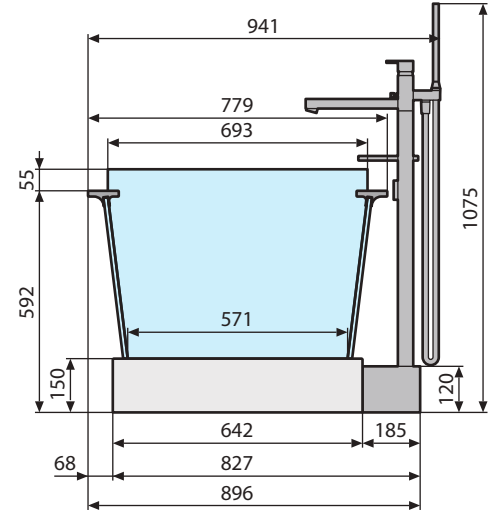

HYDRAULIC CHARACTERISTICS

· Siphon connection with 1 1/2" coupling