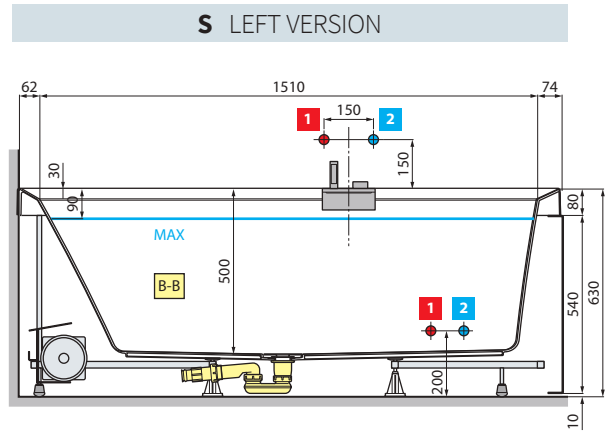

WARNING:
it could be dangerous
for pacemaker wearer

The whirlpool bath system must be fitted upstream with a 30 mA circuit breaker with a minimum contact of 3mm.

HYDRAULIC CHARACTERISTICS

- 16 airpool nozzles
- Siphon connection with 1 1/2" coupling

ELECTRICAL CHARACTERISTICS

- Supply voltage 220-230 V
- Frequency 50 Hz
- Maximum absorbed power: Airpool 400 W