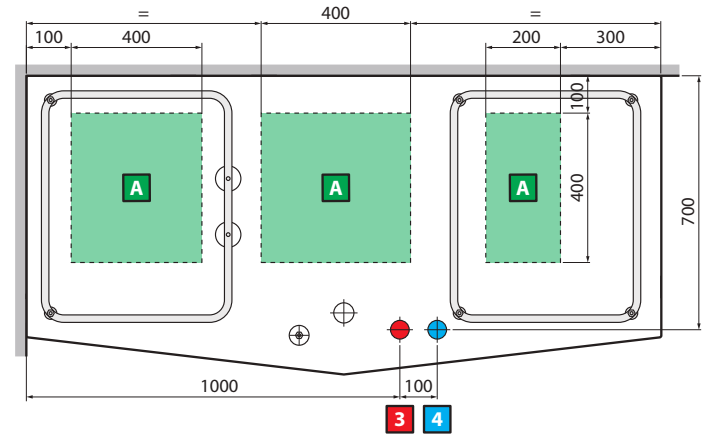

TECHNICAL DRAWINGS / IRIS (Left)

model	A	B	C	D	E	F
160x70/80	1600	700	1130	850	800	110
170x70/80	1700	700	1235	850	800	120
180x75/85	1800	750	1345	860	850	130

WARNING:
it could be dangerous
for pacemaker wearer

The whirlpool bath system must be fitted upstream with a 30 mA circuit breaker with a minimum contact of 3mm.

HYDRAULIC CHARACTERISTICS

- 6 whirlpool nozzles
- 16 airpool nozzles
- Siphon connection with 1 1/2" coupling

ELECTRICAL CHARACTERISTICS

- Supply voltage 220-230 V
- Frequency 50 Hz
- Maximum absorbed power:
  Whirlpool: 550 W, Airpool: 400 W