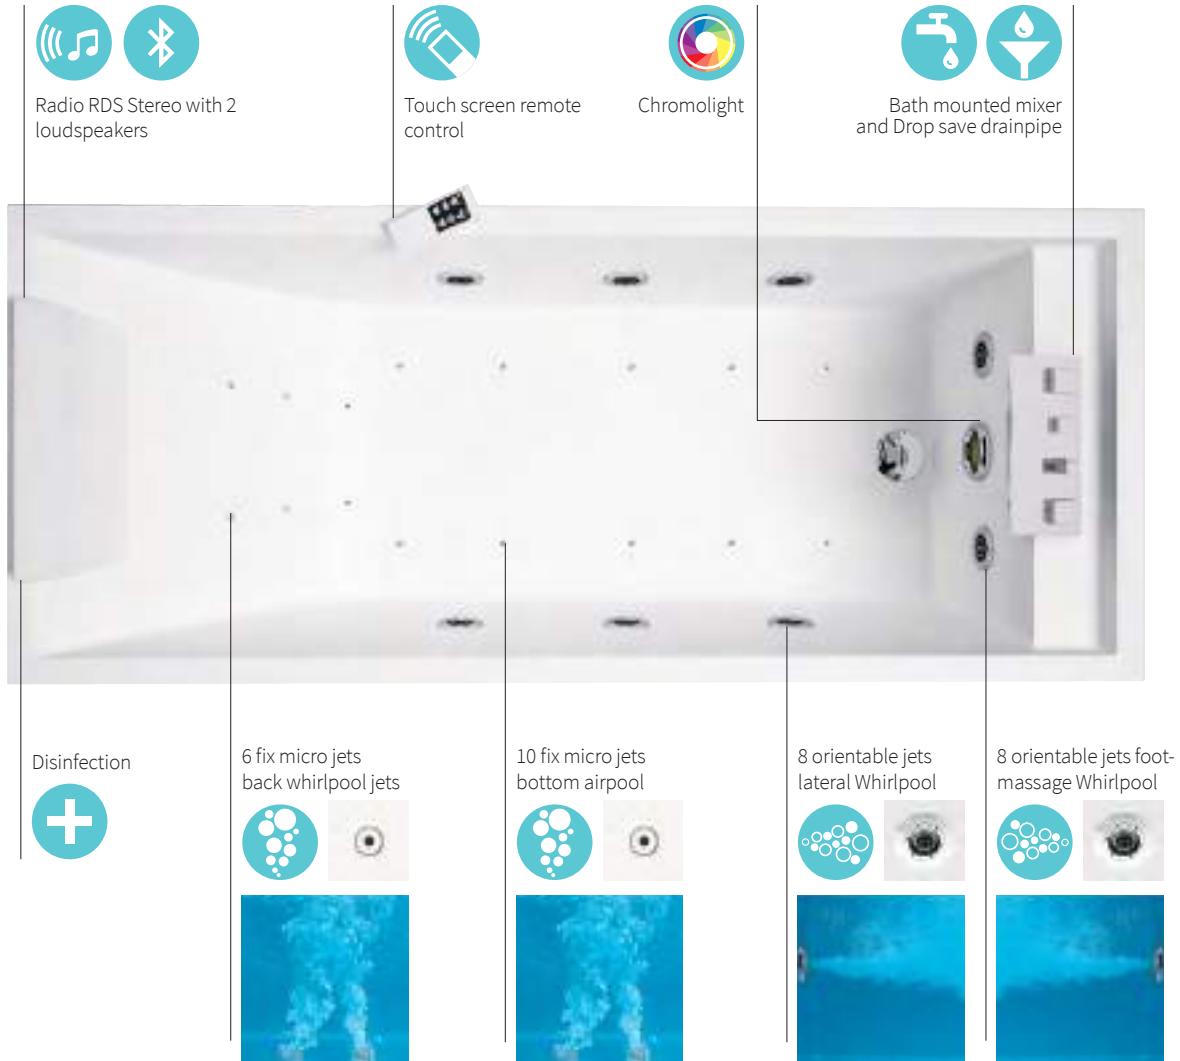

HOW TO CHOOSE YOUR PRODUCT USING THE CODES: SE4719080T7-A1A = SE4719080T7 + -A + 1 + A

OPTIONAL ACRYLIC PANELS

Dimensions (cm)	1 panel	2 panels	3 panels			
170 x 70	PAAVFSE170-A	£ 182	PAAVFLSE177-A	£ 258	PAAVF2LSE177-A	£ 334
	PAAVFSE170-U	£ 182	PAAVFLSE177-U	£ 258	PAAVF2LSE177-U	£ 334
170 x 75	PAAVFSE170-A	£ 182	PAAVFLSE175-A	£ 258	PAAVF2LSE175-A	£ 334
	PAAVFSE170-U	£ 182	PAAVFLSE175-U	£ 258	PAAVF2LSE175-U	£ 334
180 x 80	PAAVFSE180-A	£ 182	PAAVFLSE188-A	£ 258	PAAVF2LSE188-A	£ 334
	PAAVFSE180-U	£ 182	PAAVFLSE188-U	£ 258	PAAVF2LSE188-U	£ 334
190 x 80	PAAVFSE190-A	£ 182	PAAVFLSE198-A	£ 258	PAAVF2LSE198-A	£ 334
	PAAVFSE190-U	£ 182	PAAVFLSE198-U	£ 258	PAAVF2LSE198-U	£ 334

# HYDRO PLUS

MASSAGE SYSTEM WITH AIR AND WATER/AIR JETS