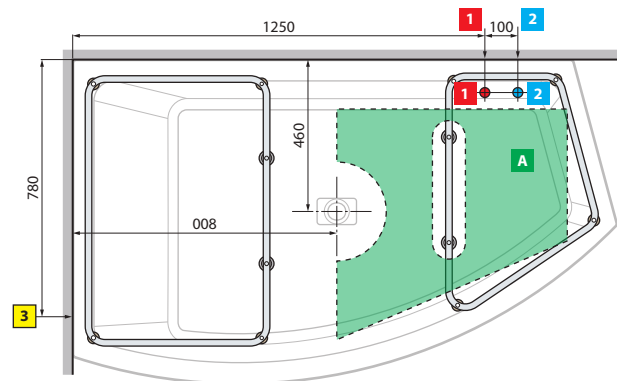

WARNING:
it could be dangerous
for pacemaker wearer

The whirlpool bath system must be fitted upstream with a 30 mA circuit breaker with a minimum contact of 3mm.

HYDRAULIC CHARACTERISTICS

- 16 airpool nozzles
- Siphon connection with 1 1/2" coupling

ELECTRICAL CHARACTERISTICS

- Supply voltage 220-230 V
- Frequency 50 Hz
- Maximum absorbed power: Airpool 400 W