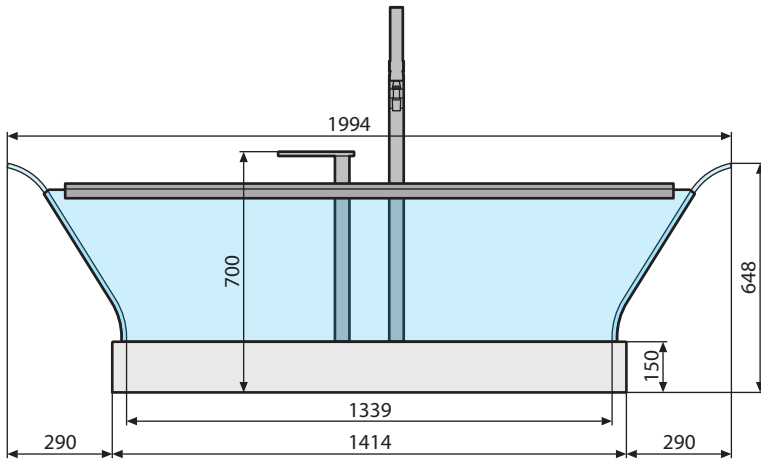

HYDRAULIC CHARACTERISTICS

· Siphon connection with 1 1/2" coupling