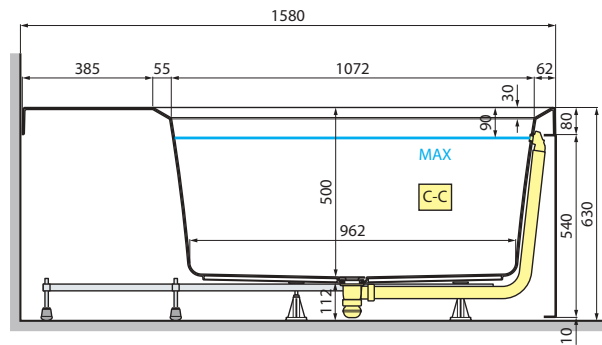

The whirlpool bath system must be fitted upstream with a 30 mA circuit breaker with a minimum contact of 3mm.

HYDRAULIC CHARACTERISTICS

- 16 airpool nozzles
- Siphon connection with 1 1/2" coupling

ELECTRICAL CHARACTERISTICS

- Supply voltage 220-230 V
- Frequency 50 Hz
- Maximum absorbed power: Airpool 400 W