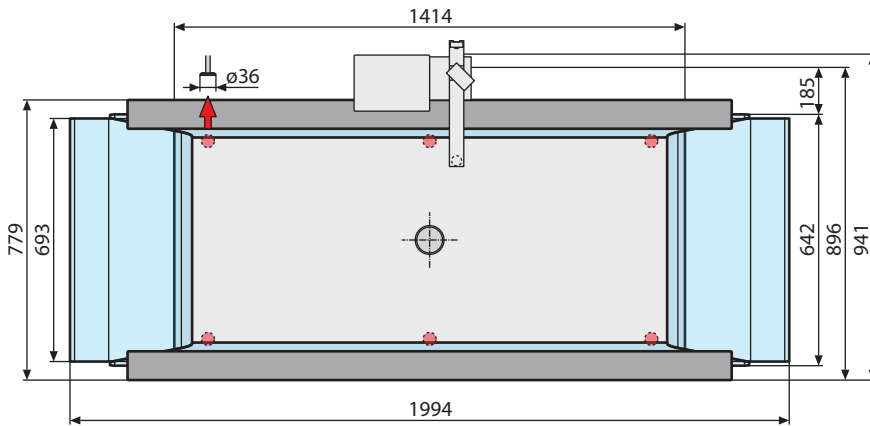

HYDRAULIC CHARACTERISTICS

· Siphon connection with 1 1/2" coupling