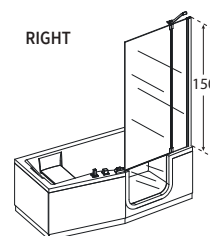

# IRIS COMBY

BATH SCREEN FOR IRIS BATHTUB

FOR A COMPLETE COMBINATION ORDER

- 1 IRIS BATHTUB
- 1 IRIS COMBY BATH SCREEN

LEFT

RIGHT

Code	Price
IRIS2V80S-1K	£ 382

Code	Price
IRIS2V80D-1K	£ 382