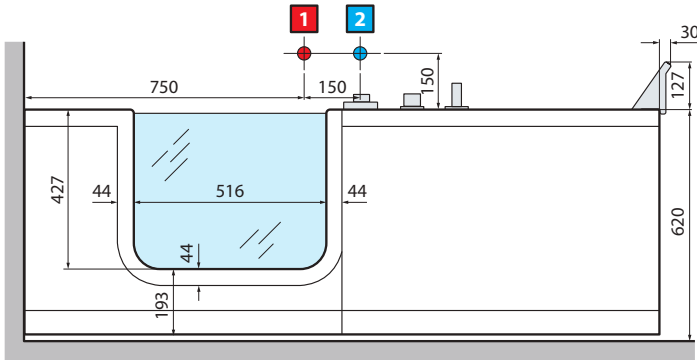

TECHNICAL DRAWINGS / IRIS (Left)

model	A	B	C	D	E	F
160x70/80	1600	700	1130	850	800	110
170x70/80	1700	700	1235	850	800	120
180x75/85	1800	750	1345	860	850	130

WARNING:
it could be dangerous
for pacemaker wearer

The whirlpool bath system must be fitted upstream with a 30 mA circuit breaker with a minimum contact of 3mm.

HYDRAULIC CHARACTERISTICS

- 6 whirlpool nozzles
- 16 airpool nozzles
- Siphon connection with 1 1/2" coupling

ELECTRICAL CHARACTERISTICS

- Supply voltage 220-230 V
- Frequency 50 Hz
- Maximum absorbed power:
  Whirlpool: 550 W, Airpool: 400 W