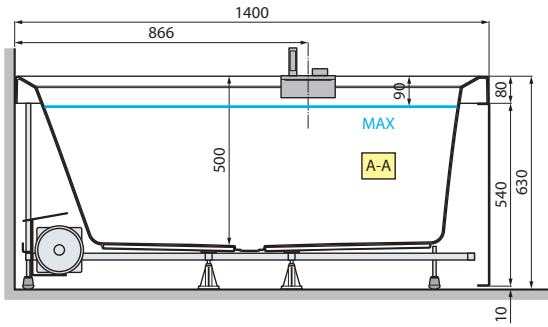

The whirlpool bath system must be fitted upstream with a 30 mA circuit breaker with a minimum contact of 3mm.

HYDRAULIC CHARACTERISTICS

- 16 airpool nozzles
- Siphon connection with 1 1/2" coupling

ELECTRICAL CHARACTERISTICS

- Supply voltage 220-230 V
- Frequency 50 Hz
- Maximum absorbed power: Airpool 400 W