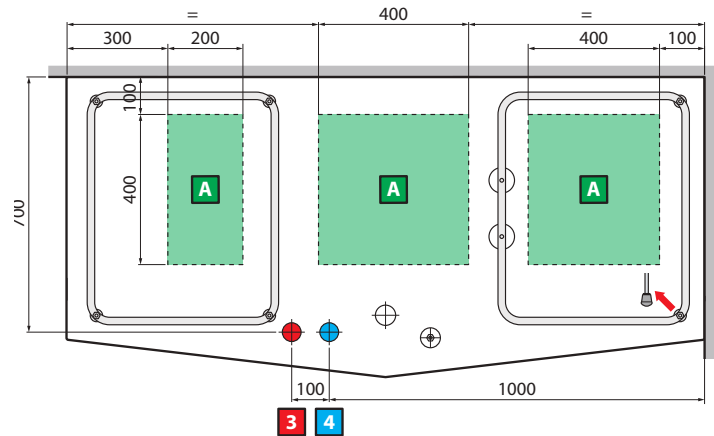

TECHNICAL DRAWINGS / IRIS (Right)

model	A	B	C	D	E	F
160x70/80	1600	700	1130	850	800	110
170x70/80	1700	700	1235	850	800	120
180x75/85	1800	750	1345	860	850	130

WARNING:
it could be dangerous
for pacemaker wearer

The whirlpool bath system must be fitted upstream with a 30 mA circuit breaker with a minimum contact of 3mm.

HYDRAULIC CHARACTERISTICS

- 6 whirlpool nozzles
- 16 airpool nozzles
- Siphon connection with 1 1/2" coupling

ELECTRICAL CHARACTERISTICS

- Supply voltage 220-230 V
- Frequency 50 Hz
- Maximum absorbed power:
  Whirlpool: 550 W, Airpool: 400 W