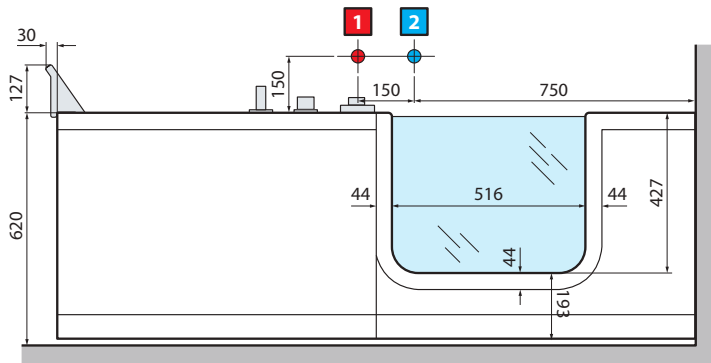

TECHNICAL DRAWINGS / IRIS (Right)

model	A	B	C	D	E	F
160x70/80	1600	700	1130	850	800	110
170x70/80	1700	700	1235	850	800	120
180x75/85	1800	750	1345	860	850	130

WARNING:
it could be dangerous
for pacemaker wearer

The whirlpool bath system must be fitted upstream with a 30 mA circuit breaker with a minimum contact of 3mm.

HYDRAULIC CHARACTERISTICS

- 6 whirlpool nozzles
- 16 airpool nozzles
- Siphon connection with 1 1/2" coupling

ELECTRICAL CHARACTERISTICS

- Supply voltage 220-230 V
- Frequency 50 Hz
- Maximum absorbed power:
  Whirlpool: 550 W, Airpool: 400 W