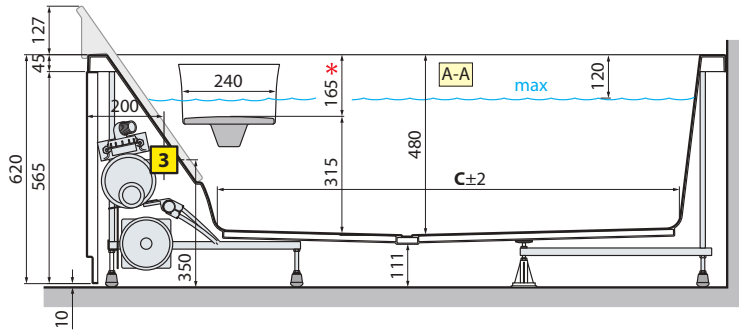

TECHNICAL DRAWINGS / IRIS (Right)

model	A	B	C	D	E	F
160x70/80	1600	700	1130	850	800	110
170x70/80	1700	700	1235	850	800	120
180x75/85	1800	750	1345	860	850	130

WARNING:
it could be dangerous
for pacemaker wearer

The whirlpool bath system must be fitted upstream with a 30 mA circuit breaker with a minimum contact of 3mm.

HYDRAULIC CHARACTERISTICS

- 6 whirlpool nozzles
- 16 airpool nozzles
- Siphon connection with 1 1/2" coupling

ELECTRICAL CHARACTERISTICS

- Supply voltage 220-230 V
- Frequency 50 Hz
- Maximum absorbed power:
  Whirlpool: 550 W, Airpool: 400 W