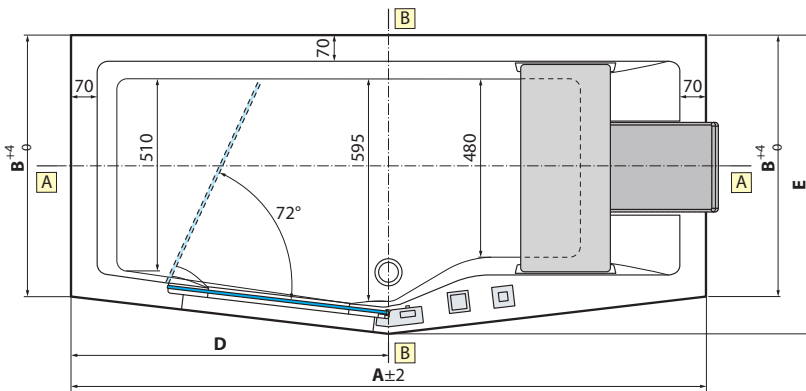

TECHNICAL DRAWINGS / IRIS (Left)

model	A	B	C	D	E	F
160x70/80	1600	700	1130	850	800	110
170x70/80	1700	700	1235	850	800	120
180x75/85	1800	750	1345	860	850	130

WARNING:
it could be dangerous
for pacemaker wearer

The whirlpool bath system must be fitted upstream with a 30 mA circuit breaker with a minimum contact of 3mm.

HYDRAULIC CHARACTERISTICS

- 6 whirlpool nozzles
- 16 airpool nozzles
- Siphon connection with 1 1/2" coupling

ELECTRICAL CHARACTERISTICS

- Supply voltage 220-230 V
- Frequency 50 Hz
- Maximum absorbed power:
  Whirlpool: 550 W, Airpool: 400 W