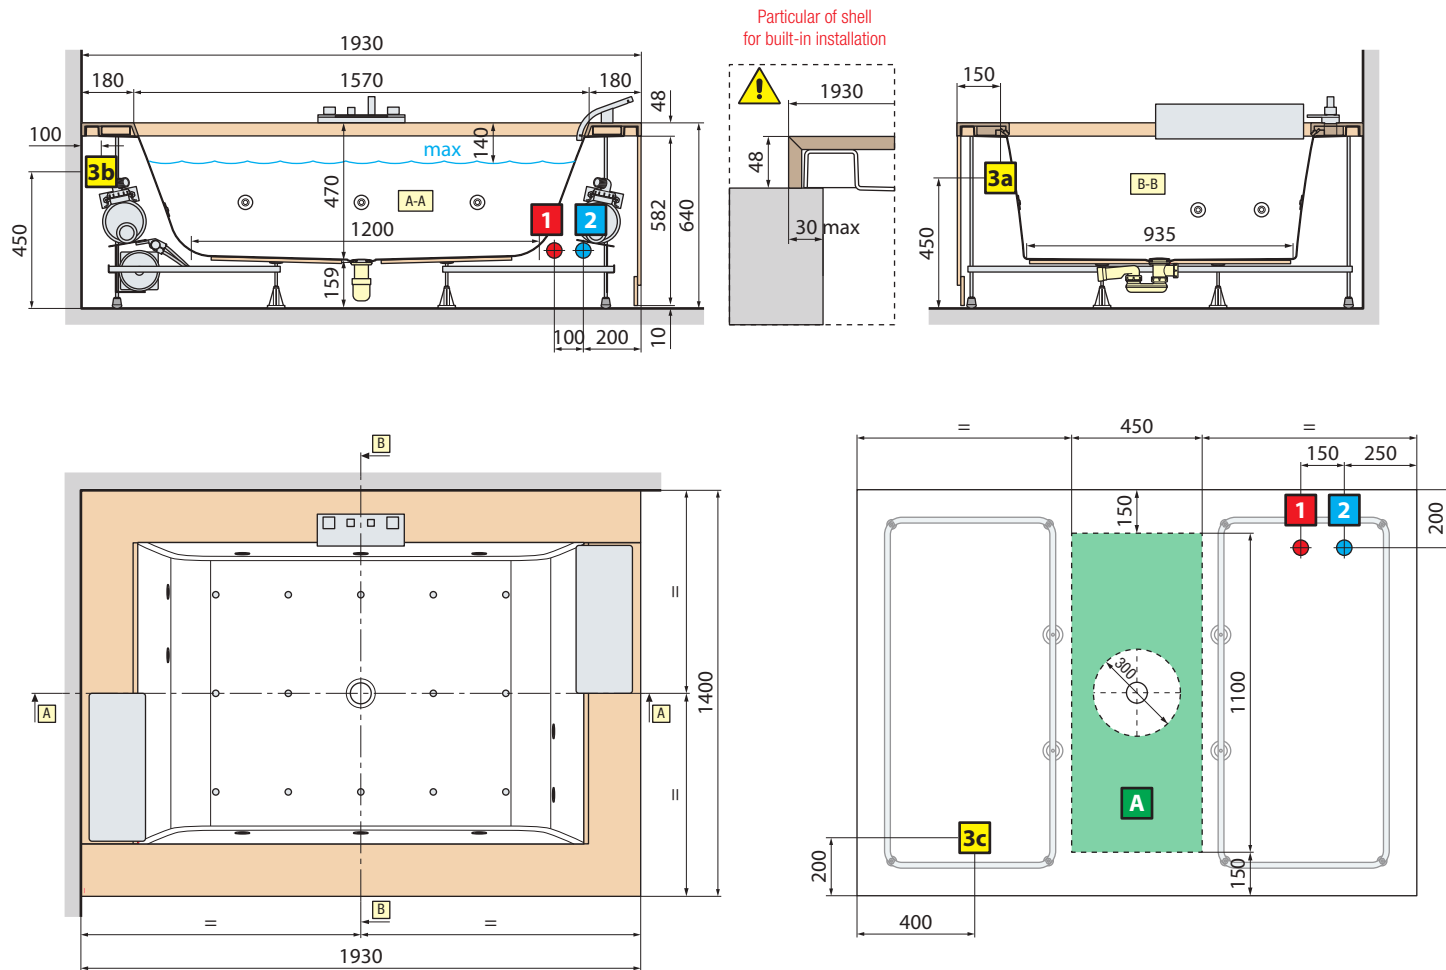

WARNING:
it could be dangerous
for pacemaker wearer

The whirlpool bath system must be fitted upstream with a 30 mA circuit breaker with a minimum contact of 3mm.

HYDRAULIC CHARACTERISTICS

- 10 whirlpool nozzles
- 14 airpool nozzles
- Siphon connection with 1 1/2" coupling

ELECTRICAL CHARACTERISTICS

- Supply voltage 230 V
- Frequency 50 Hz
- Maximum absorbed power:
  whirlpool + airpool: 3600 W