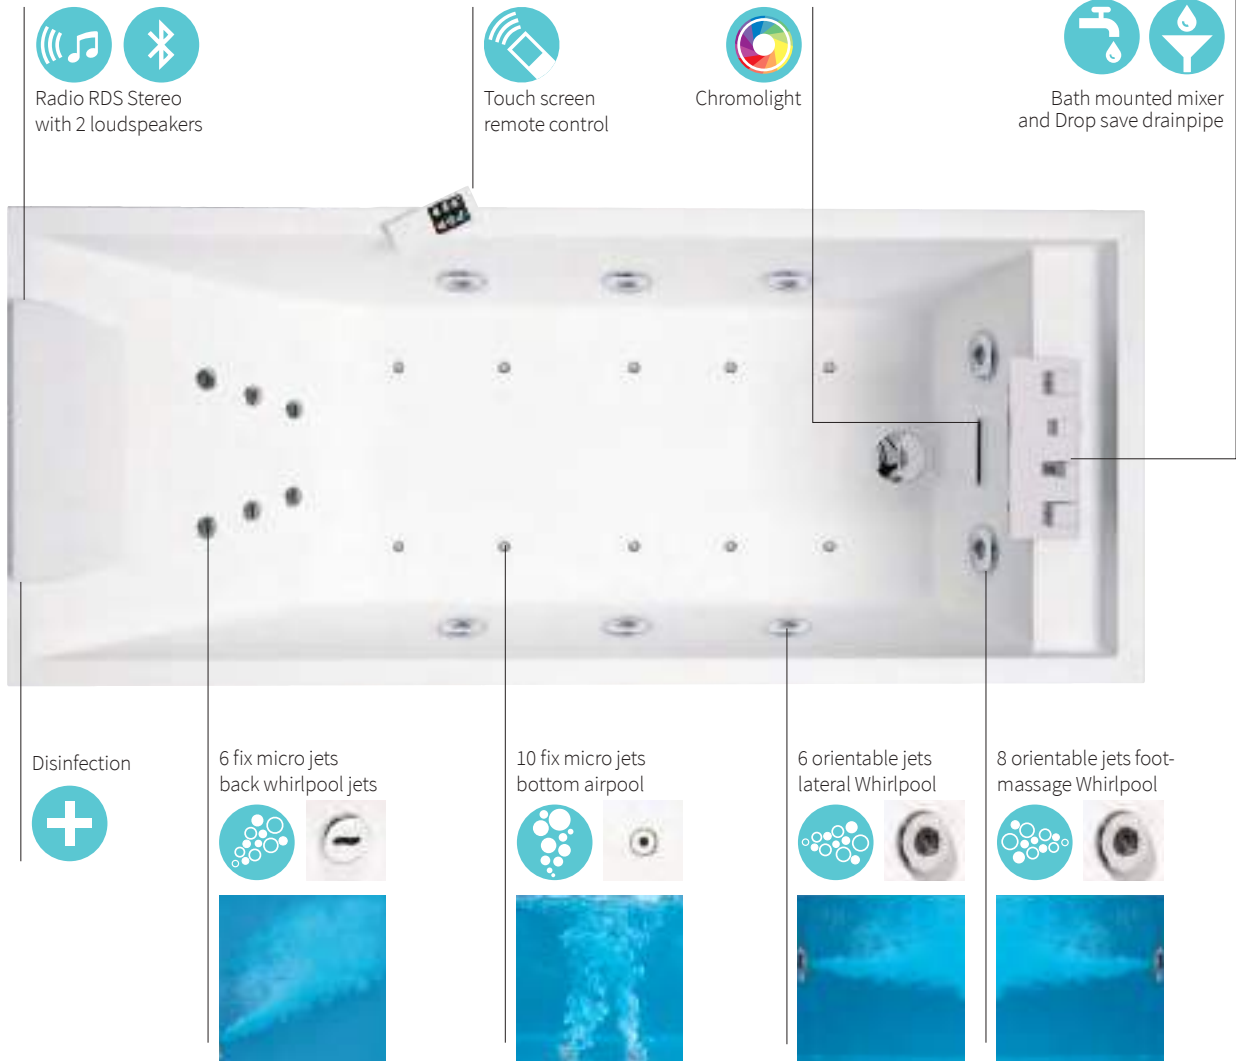

# DYNAMIC PLUS

MASSAGE SYSTEM WITH AIR AND WATER/AIR JETS

## FUNCTIONS

-  **Adjustable massage Airpool** air jet, ascents back to the surface **direct and intense**.
-  **Dorsal lymphatic drainage massage Whirlpool** air water for treatment of the skin and disposal of liquid surface in excess.
-  **Body massage Whirlpool** water with air intake **flow rotating** adjustable **to stimulate through the blood** and cell metabolism.
-  **8 color variations** of Chromolight **to activate the mind and excite the spirit**.