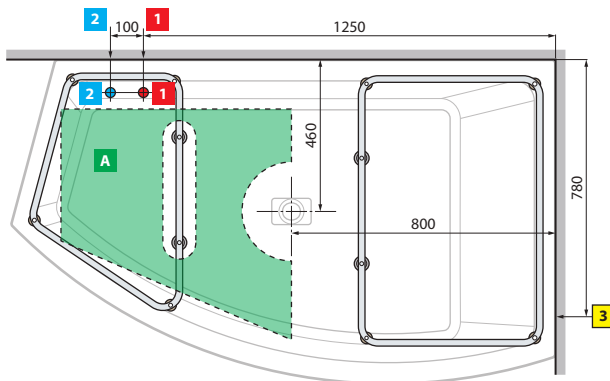

WARNING:
it could be dangerous
for pacemaker wearer

The whirlpool bath system must be fitted upstream with a 30 mA circuit breaker with a minimum contact of 3mm.

HYDRAULIC CHARACTERISTICS

- 16 airpool nozzles
- Siphon connection with 1 1/2" coupling

ELECTRICAL CHARACTERISTICS

- Supply voltage 220-230 V
- Frequency 50 Hz
- Maximum absorbed power: Airpool 400 W