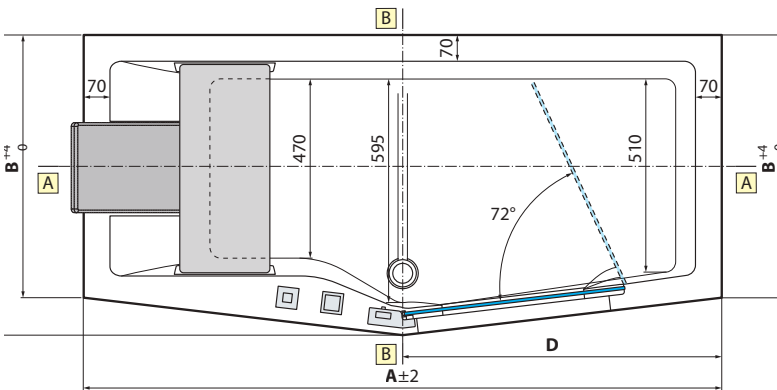

TECHNICAL DRAWINGS / IRIS (Right)

model	A	B	C	D	E	F
160x70/80	1600	700	1130	850	800	110
170x70/80	1700	700	1235	850	800	120
180x75/85	1800	750	1345	860	850	130

WARNING:
it could be dangerous
for pacemaker wearer

The whirlpool bath system must be fitted upstream with a 30 mA circuit breaker with a minimum contact of 3mm.

HYDRAULIC CHARACTERISTICS

- 6 whirlpool nozzles
- 16 airpool nozzles
- Siphon connection with 1 1/2" coupling

ELECTRICAL CHARACTERISTICS

- Supply voltage 220-230 V
- Frequency 50 Hz
- Maximum absorbed power:
  Whirlpool: 550 W, Airpool: 400 W