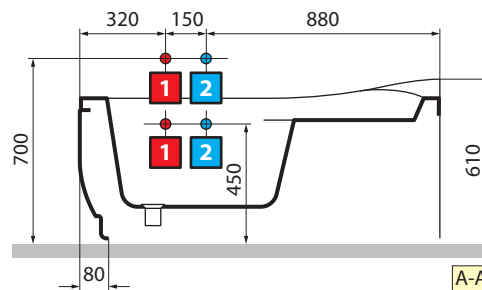

WARNING:
it could be dangerous
for pacemaker wearer

The whirlpool bath system must be fitted upstream with a 30 mA circuit breaker with a minimum contact of 3mm.

HYDRAULIC CHARACTERISTICS

- 6 whirlpool nozzles
- 12 airpool nozzles
- Siphon connection with 1 1/2" coupling

ELECTRICAL CHARACTERISTICS

- Supply voltage 220-230 V
- Frequency 50 Hz
- Maximum absorbed power:
  Whirlpool: 550 W, Airpool: 400 W