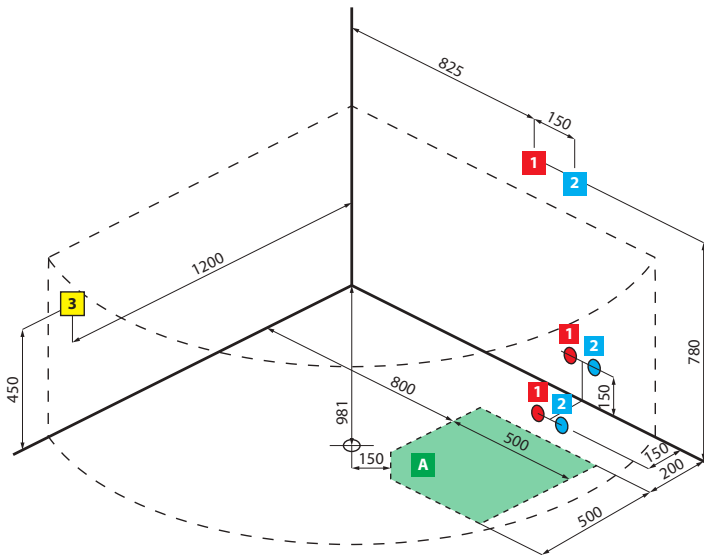

The whirlpool bath system must be fitted upstream with a 30 mA circuit breaker with a minimum contact of 3mm.

HYDRAULIC CHARACTERISTICS

- 16 airpool nozzles
- Siphon connection with 1 1/2" coupling

ELECTRICAL CHARACTERISTICS

- Supply voltage 220-230 V
- Frequency 50 Hz
- Maximum absorbed power: Airpool 400 W