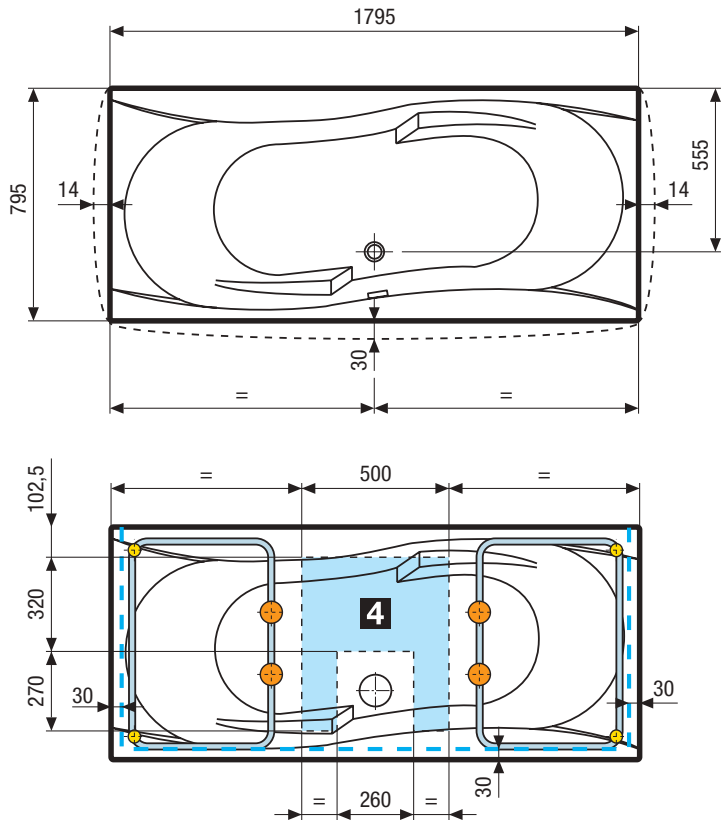

WARNING:
it could be dangerous
for pacemaker wearer

The whirlpool bath system must be fitted upstream with a 30 mA circuit breaker with a minimum contact of 3mm.

HYDRAULIC CHARACTERISTICS

- 6 whirlpool nozzles
- 12 airpool nozzles
- Siphon connection with 1 1/2" coupling

ELECTRICAL CHARACTERISTICS

- Supply voltage 220-230 V
- Frequency 50 Hz
- Maximum absorbed power:
  whirlpool 880 W, airpool 900 W,
  whirlpool + airpool: 1800 W