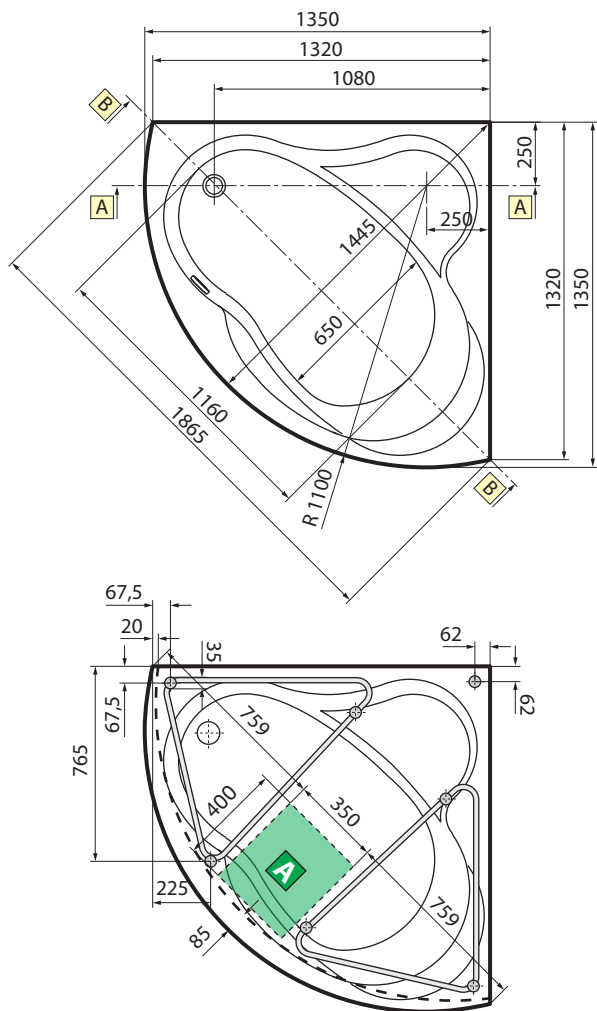

WARNING:
it could be dangerous
for pacemaker wearer

The whirlpool bath system must be fitted upstream with a 30 mA circuit breaker with a minimum contact of 3mm.

HYDRAULIC CHARACTERISTICS

- 6 whirlpool nozzles
- 12 airpool nozzles
- Siphon connection with 1 1/2" coupling

ELECTRICAL CHARACTERISTICS

- Supply voltage 220-230 V
- Frequency 50 Hz
- Maximum absorbed power:
  Whirlpool: 550 W, Airpool: 400 W