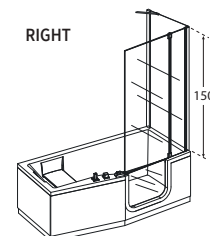

# IRIS COMBY 2

BATH SCREEN FOR IRIS BATHTUB

FOR A COMPLETE COMBINATION ORDER

- 1 IRIS BATHTUB
- 1 IRIS COMBY 2 BATH SCREEN

LEFT

RIGHT

Fixed panel	Code	Price
70 cm	IRIS2VF8070S-1K	£ 587
75 cm	IRIS2VF8075S-1K	£ 604