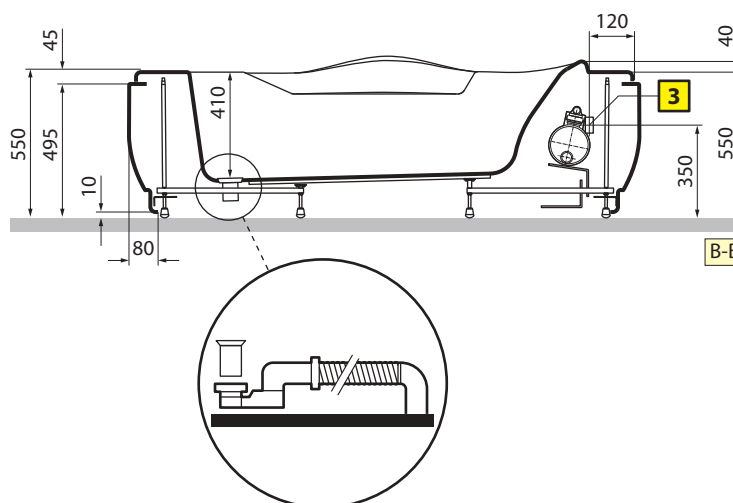

WARNING:
it could be dangerous
for pacemaker wearer

The whirlpool bath system must be fitted upstream with a 30 mA circuit breaker with a minimum contact of 3mm.

HYDRAULIC CHARACTERISTICS

- 6 whirlpool nozzles
- 12 airpool nozzles
- Siphon connection with 1 1/2" coupling

ELECTRICAL CHARACTERISTICS

- Supply voltage 220-230 V
- Frequency 50 Hz
- Maximum absorbed power:
  Whirlpool: 550 W, Airpool: 400 W