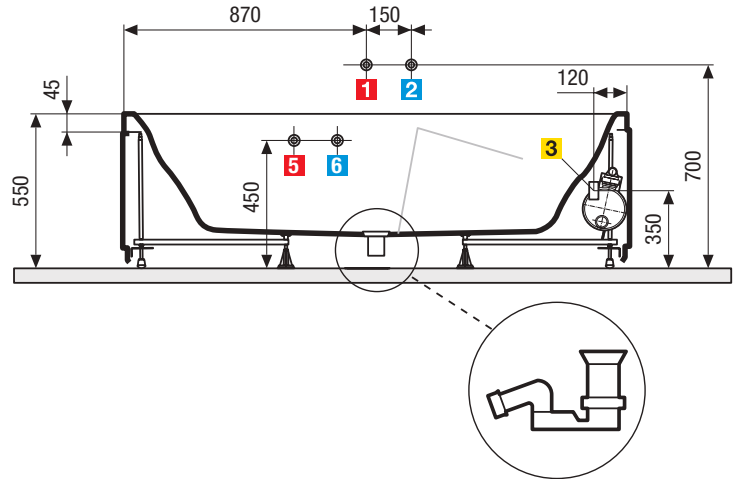

WARNING:
it could be dangerous
for pacemaker wearer

The whirlpool bath system must be fitted upstream with a 30 mA circuit breaker with a minimum contact of 3mm.

HYDRAULIC CHARACTERISTICS

- 6 whirlpool nozzles
- 12 airpool nozzles
- Siphon connection with 1 1/2" coupling

ELECTRICAL CHARACTERISTICS

- Supply voltage 220-230 V
- Frequency 50 Hz
- Maximum absorbed power:
  whirlpool 880 W, airpool 900 W,
  whirlpool + airpool: 1800 W