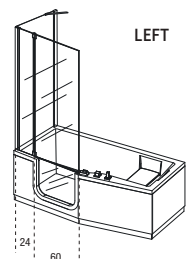

IRIS COMBY

BATH SCREEN FOR IRIS BATHTUB

FOR A COMPLETE COMBINATION ORDER

- 1 IRIS BATHTUB
- 1 IRIS COMBY BATH SCREEN

LEFT

RIGHT

Code	Price
IRIS2V80S-1K	£ 382

Code	Price
IRIS2V80D-1K	£ 382

IRIS COMBY 2

BATH SCREEN FOR IRIS BATHTUB

FOR A COMPLETE COMBINATION ORDER

- 1 IRIS BATHTUB
- 1 IRIS COMBY 2 BATH SCREEN

LEFT

RIGHT

Fixed panel	Code	Price
70 cm	IRIS2VF8070S-1K	£ 587
75 cm	IRIS2VF8075S-1K	£ 604

Fixed panel	Code	Price
70 cm	IRIS2VF8070D-1K	£ 587
75 cm	IRIS2VF8075D-1K	£ 604

BATHTUBS