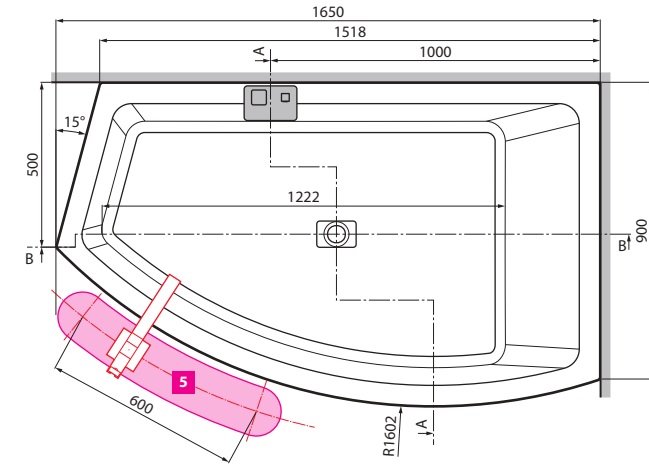

WARNING:
it could be dangerous
for pacemaker wearer

The whirlpool bath system must be fitted upstream with a 30 mA circuit breaker with a minimum contact of 3mm.

HYDRAULIC CHARACTERISTICS

- 16 airpool nozzles
- Siphon connection with 1 1/2" coupling

ELECTRICAL CHARACTERISTICS

- Supply voltage 220-230 V
- Frequency 50 Hz
- Maximum absorbed power: Airpool 400 W