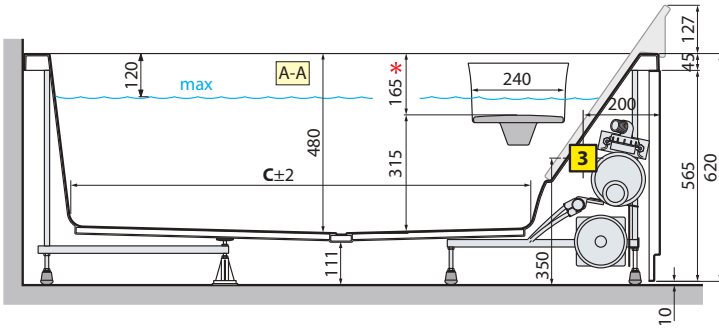

TECHNICAL DRAWINGS / IRIS (Left)

model	A	B	C	D	E	F
160x70/80	1600	700	1130	850	800	110
170x70/80	1700	700	1235	850	800	120
180x75/85	1800	750	1345	860	850	130

WARNING:
it could be dangerous
for pacemaker wearer

The whirlpool bath system must be fitted upstream with a 30 mA circuit breaker with a minimum contact of 3mm.

HYDRAULIC CHARACTERISTICS

- 6 whirlpool nozzles
- 16 airpool nozzles
- Siphon connection with 1 1/2" coupling

ELECTRICAL CHARACTERISTICS

- Supply voltage 220-230 V
- Frequency 50 Hz
- Maximum absorbed power:
  Whirlpool: 550 W, Airpool: 400 W