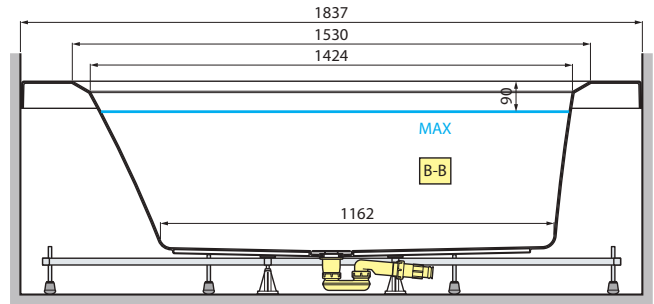

The whirlpool bath system must be fitted upstream with a 30 mA circuit breaker with a minimum contact of 3mm.

HYDRAULIC CHARACTERISTICS

- 16 airpool nozzles
- Siphon connection with 1 1/2" coupling

ELECTRICAL CHARACTERISTICS

- Supply voltage 220-230 V
- Frequency 50 Hz
- Maximum absorbed power: Airpool 400 W