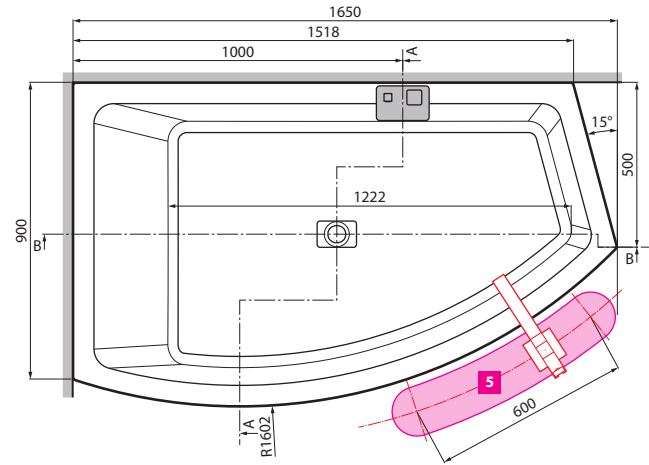

WARNING:
it could be dangerous
for pacemaker wearer

The whirlpool bath system must be fitted upstream with a 30 mA circuit breaker with a minimum contact of 3mm.

HYDRAULIC CHARACTERISTICS

- 16 airpool nozzles
- Siphon connection with 1 1/2" coupling

ELECTRICAL CHARACTERISTICS

- Supply voltage 220-230 V
- Frequency 50 Hz
- Maximum absorbed power: Airpool 400 W