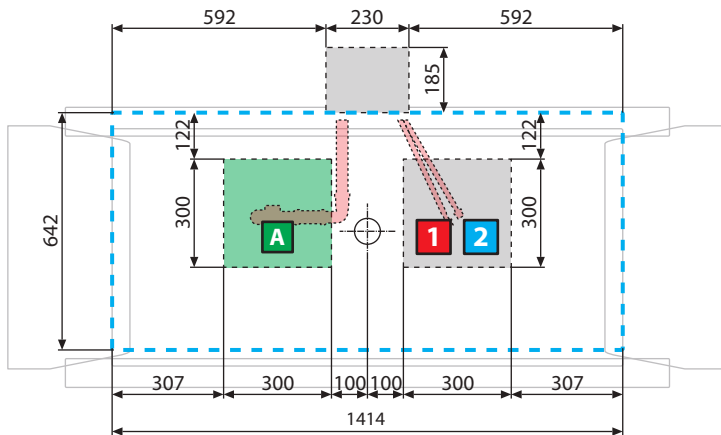

HYDRAULIC CHARACTERISTICS

· Siphon connection with 1 1/2" coupling