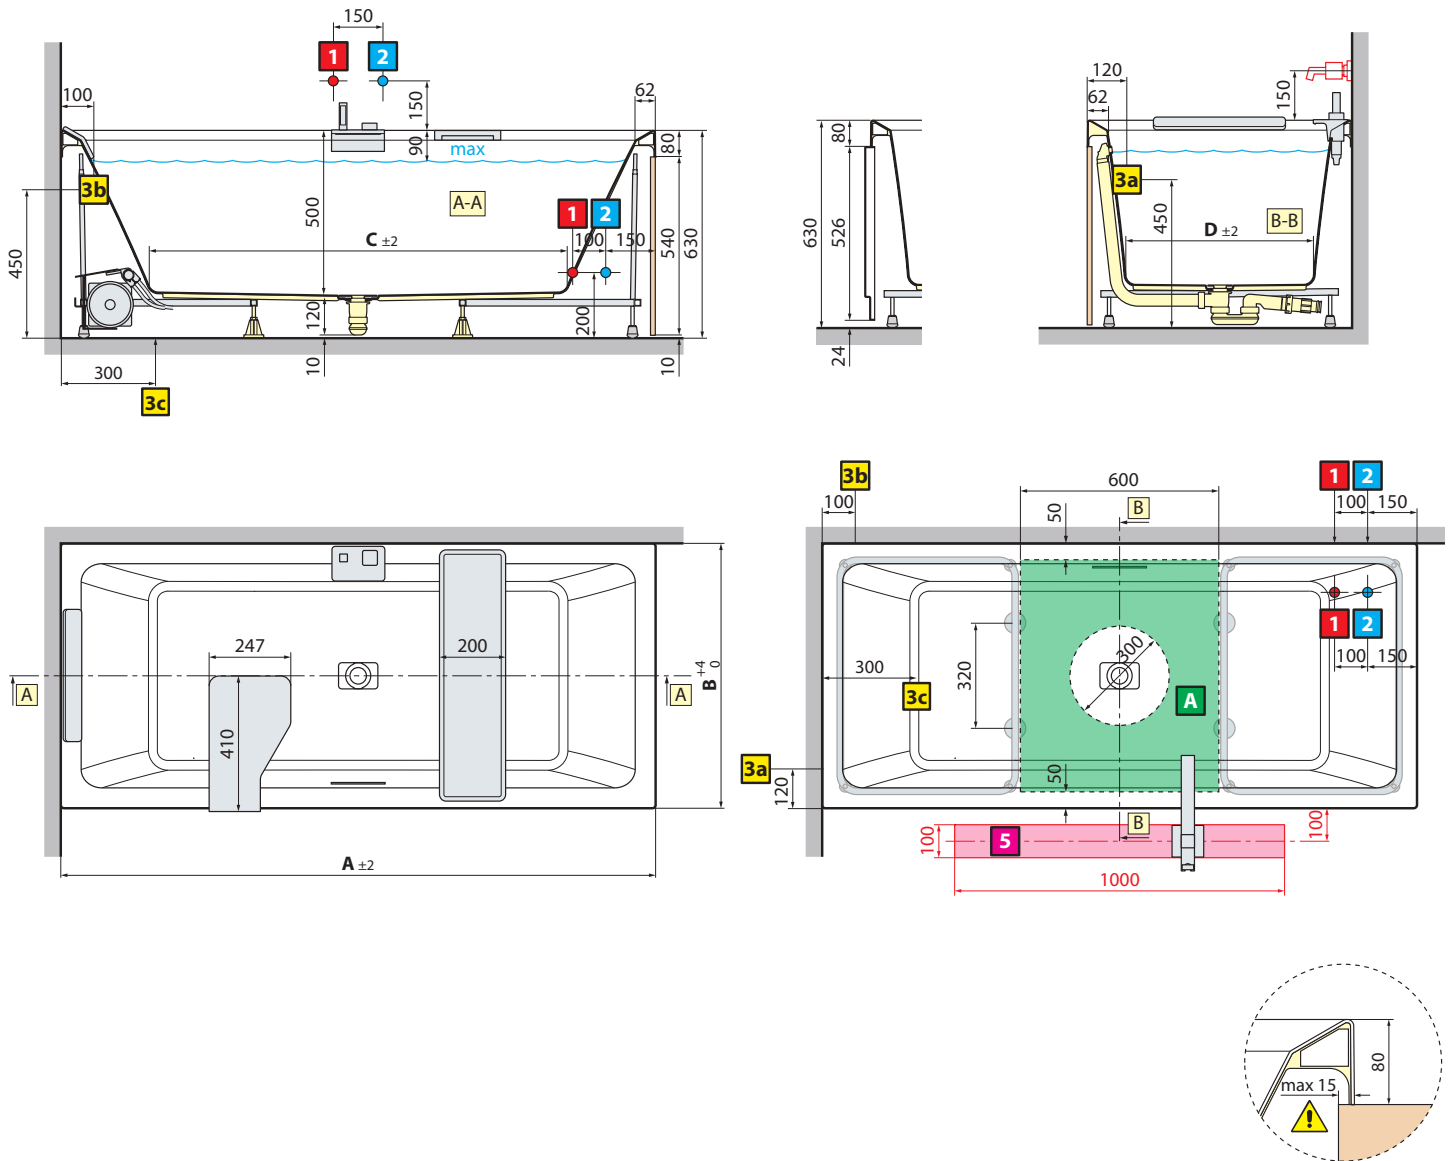

model	A	B	C	D
170x70	1700	700	1150	460
170x75	1700	750	1150	510
180x80	1800	800	1250	560
180x100	1800	1000	1250	760
190x90	1900	900	1350	660

WARNING:
it could be dangerous
for pacemaker wearer

The whirlpool bath system must be fitted upstream with a 30 mA circuit breaker with a minimum contact of 3mm.

HYDRAULIC CHARACTERISTICS

- 16 airpool nozzles
- Siphon connection with 1 1/2" coupling

ELECTRICAL CHARACTERISTICS

- Supply voltage 220-230 V
- Frequency 50 Hz
- Maximum absorbed power: Airpool 400 W