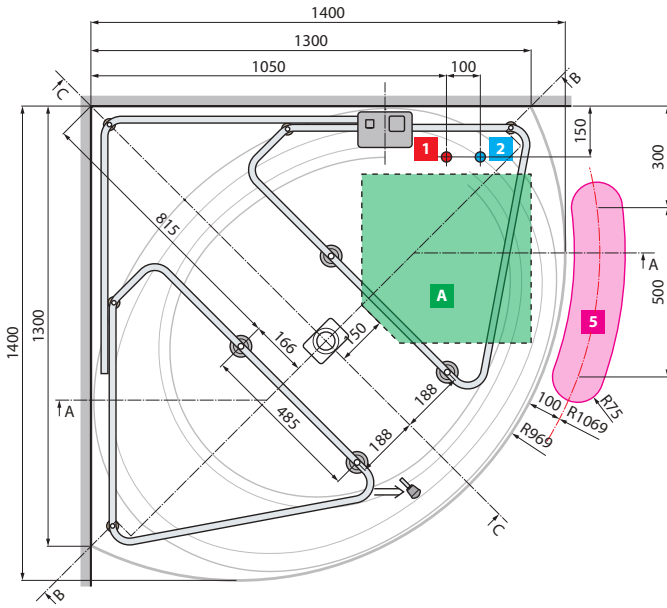

The whirlpool bath system must be fitted upstream with a 30 mA circuit breaker with a minimum contact of 3mm.

HYDRAULIC CHARACTERISTICS

- 16 airpool nozzles
- Siphon connection with 1 1/2" coupling

ELECTRICAL CHARACTERISTICS

- Supply voltage 220-230 V
- Frequency 50 Hz
- Maximum absorbed power: Airpool 400 W