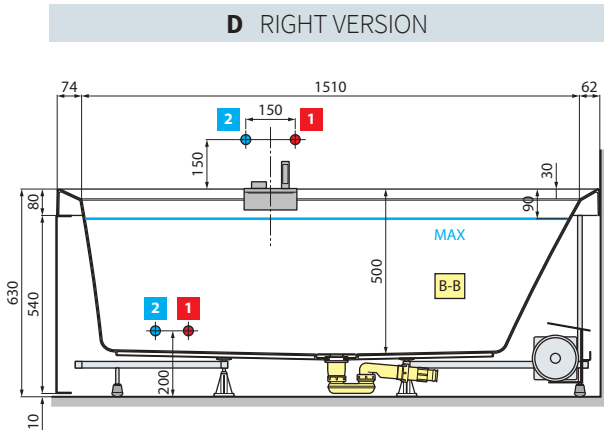

WARNING:
it could be dangerous
for pacemaker wearer

The whirlpool bath system must be fitted upstream with a 30 mA circuit breaker with a minimum contact of 3mm.

HYDRAULIC CHARACTERISTICS

- 16 airpool nozzles
- Siphon connection with 1 1/2" coupling

ELECTRICAL CHARACTERISTICS

- Supply voltage 220-230 V
- Frequency 50 Hz
- Maximum absorbed power: Airpool 400 W