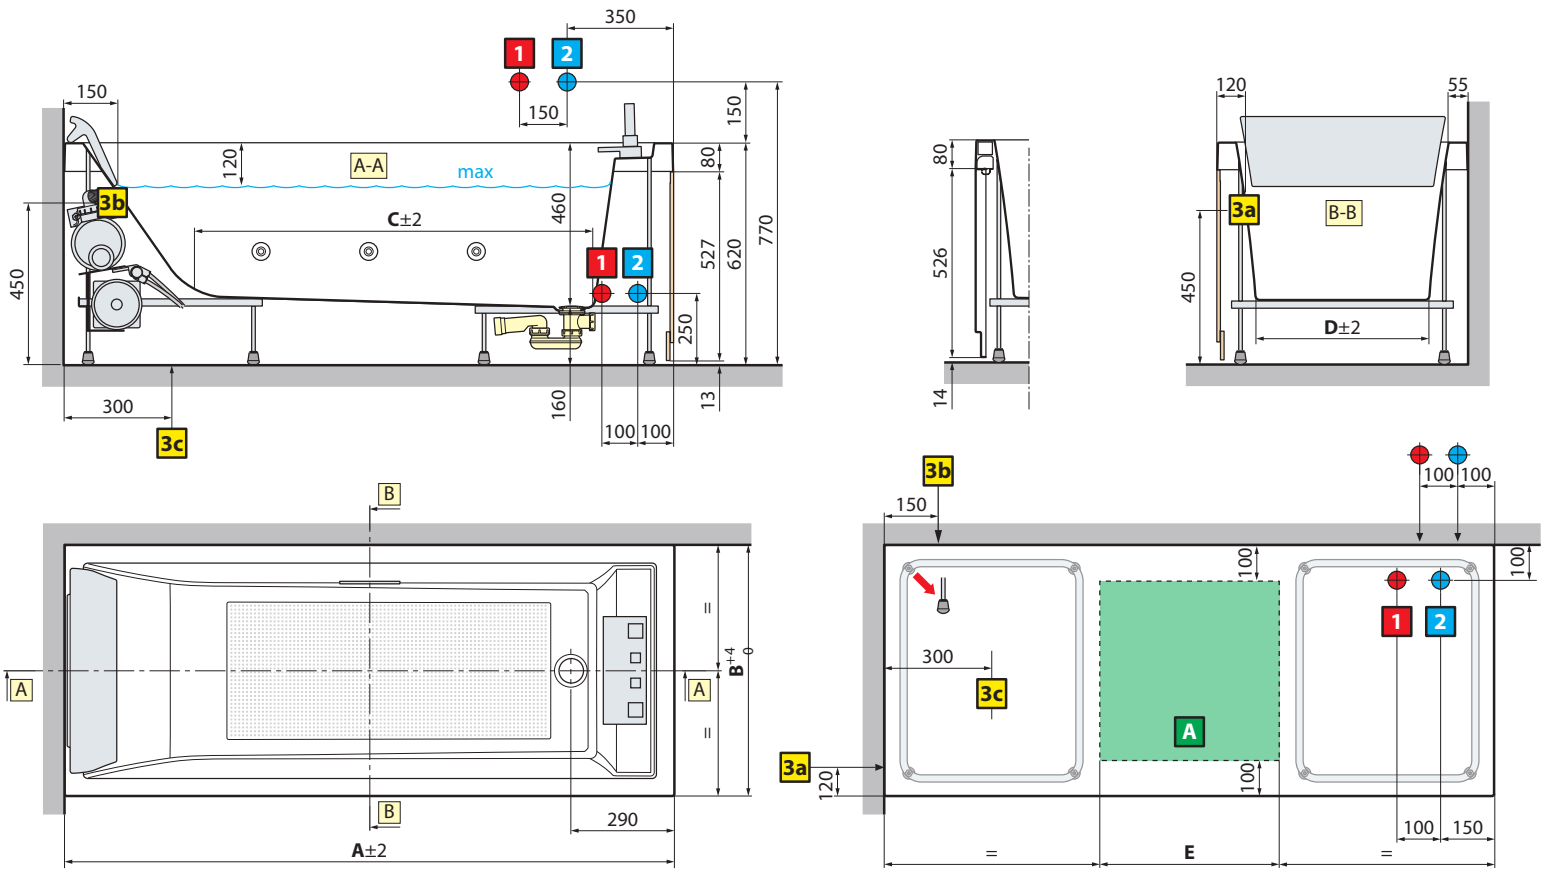

TECHNICAL DRAWINGS SENSE 4

model	A	B	C	D	E	H
170x70	1700	700	1107	475	500	500
170x75	1700	750	1107	525	500	550
180x80	1800	800	1142	575	600	600
190x80	1900	800	1173	575	700	600

ELECTRIC POWER

DREAM PLUS   DREAM AIR   DYNAMIC PLUS   DYNAMIC AIR   HYDRO PLUS   HYDRO

heater	1300 W	—	—	—	—	—
whirlpool	900 W	—	900 W	—	550 W	550 W
airpool	400 W	400 W	700 W	700 W	400 W	—
TOTAL	2600 W	400 W	1600 W	700 W	950 W	550 W

WARNING:
it could be dangerous
for pacemaker wearer

The whirlpool bath system must be fitted upstream with a 30 mA circuit breaker with a minimum contact of 3mm.

HYDRAULIC CHARACTERISTICS

- 8 whirlpool nozzles
- 10 airpool nozzles
- 6 back airpool nozzles
- Siphon connection with 1 1/2" coupling

ELECTRICAL CHARACTERISTICS

- Supply voltage 220-230 V
- Frequency 50 Hz
- Maximum absorbed power:
  whirlpool 880 W, airpool 900 W,
  whirlpool + airpool: 1800 W