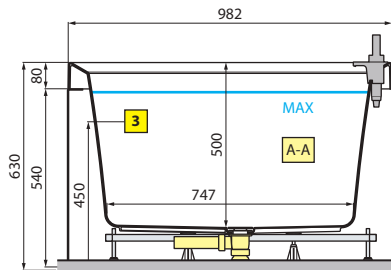

WARNING:
it could be dangerous
for pacemaker wearer

The whirlpool bath system must be fitted upstream with a 30 mA circuit breaker with a minimum contact of 3mm.

HYDRAULIC CHARACTERISTICS

- 16 airpool nozzles
- Siphon connection with 1 1/2" coupling

ELECTRICAL CHARACTERISTICS

- Supply voltage 220-230 V
- Frequency 50 Hz
- Maximum absorbed power: Airpool 400 W