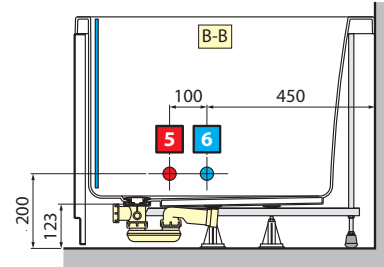

TECHNICAL DRAWINGS / IRIS (Left)

model	A	B	C	D	E	F
160x70/80	1600	700	1130	850	800	110
170x70/80	1700	700	1235	850	800	120
180x75/85	1800	750	1345	860	850	130

WARNING:
it could be dangerous
for pacemaker wearer

The whirlpool bath system must be fitted upstream with a 30 mA circuit breaker with a minimum contact of 3mm.

HYDRAULIC CHARACTERISTICS

- 6 whirlpool nozzles
- 16 airpool nozzles
- Siphon connection with 1 1/2" coupling

ELECTRICAL CHARACTERISTICS

- Supply voltage 220-230 V
- Frequency 50 Hz
- Maximum absorbed power:
  Whirlpool: 550 W, Airpool: 400 W