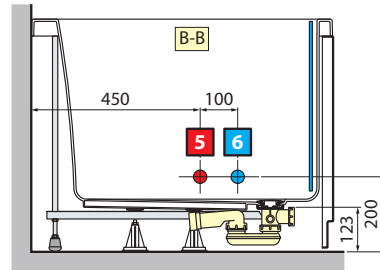

TECHNICAL DRAWINGS / IRIS (Right)

model	A	B	C	D	E	F
160x70/80	1600	700	1130	850	800	110
170x70/80	1700	700	1235	850	800	120
180x75/85	1800	750	1345	860	850	130

WARNING:
it could be dangerous
for pacemaker wearer

The whirlpool bath system must be fitted upstream with a 30 mA circuit breaker with a minimum contact of 3mm.

HYDRAULIC CHARACTERISTICS

- 6 whirlpool nozzles
- 16 airpool nozzles
- Siphon connection with 1 1/2" coupling

ELECTRICAL CHARACTERISTICS

- Supply voltage 220-230 V
- Frequency 50 Hz
- Maximum absorbed power:
  Whirlpool: 550 W, Airpool: 400 W