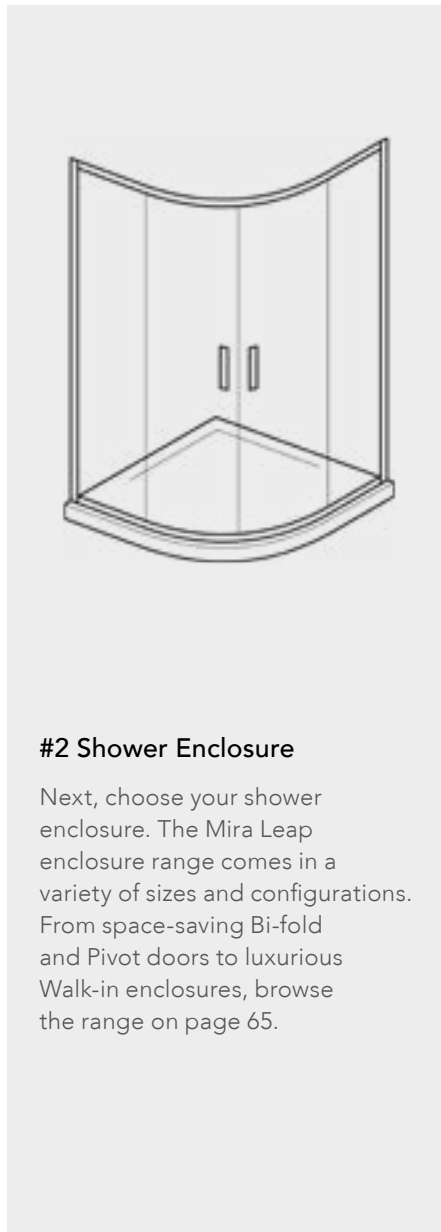

#1 Shower

First, choose your shower. Arguably the most important feature in your room, it's important that it not only looks good, but performs well. If you're unsure which type of shower you can have on your water system, watch the 'Shower Types Explained' film on our website. Choose from traditional or contemporary styles, depending on your bathroom look.

#2 Shower Enclosure

Next, choose your shower enclosure. The Mira Leap enclosure range comes in a variety of sizes and configurations. From space-saving Bi-fold and Pivot doors to luxurious Walk-in enclosures, browse the range on page 65.