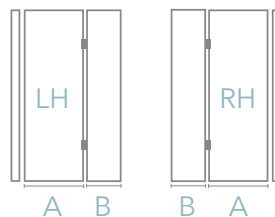

Door Swing: 180 Degrees inwards only

A: Fixed Panel = 497mm
B: Radius of Screen Swing = 383mm

DID YOU KNOW?

The black colour layer is not applied to the surface like paint or plating, but is fully integrated with the underlying aluminium substrate, so it cannot chip or peel.