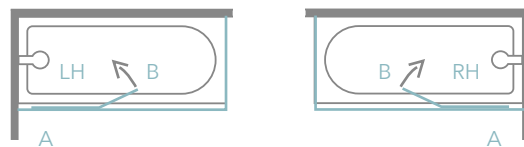

Door Swing: 180 Degrees inwards only

A: Fixed Panel = 497mm
B: Radius of Screen Swing = 383mm

DID YOU KNOW?

The black colour layer is not applied to the surface like paint or plating, but is fully integrated with the underlying aluminium substrate, so it cannot chip or peel.