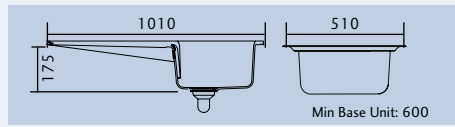

Accessories Available (to buy your accessories visit www.rangemastersinks.co.uk):

KA12 Draining Basket - Stainless steel

Tap Shown Above:

TRE1CM/ - Chrome Finish

NEVADA CNV1WH/

- Specification:**
- Overall Size: 1010 x 510
 - Main Bowl Size: 470 x 340
 - Reversible
 - Finish: Fire-Clay Ceramic
 - Waste Kit: WKIT15/**