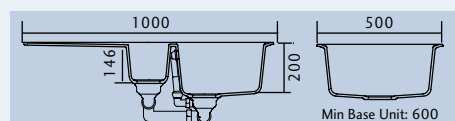

Available in three attractive colours.

- AS ASH
- CW CRYSTAL WHITE
- SN STONE

ANDESITE AND1051_/_

- Specification:**
- Overall Size: 1000 x 500
 - Main Bowl Size: 480 x 440
 - Reversible
 - Finish: Igneous
 - Waste Kit: Included

ANDESITE AND1052_/_

- Specification:**
- Overall Size: 1000 x 500
 - Main Bowl Size: 345 x 440
 - Second Bowl Size: 155 x 295
 - Reversible
 - Finish: Igneous
 - Waste Kit: Included

Accessories Available (to buy your accessories visit www.rangemastersinks.co.uk):