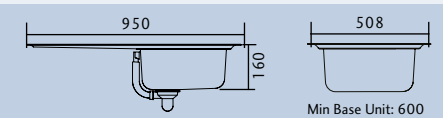

- Specification:**
- Overall Size: 800 x 508
 - Main Bowl Size: 340 x 424
 - Reversible
 - Finish: Micro-Sheen™ with ground edge finish
 - Waste Kit: Included

BALTIMORE BL9501/

- Specification:**
- Overall Size: 950 x 508
 - Main Bowl Size: 420 x 400
 - Reversible
 - Finish: Micro-Sheen™ with ground edge finish
 - Waste Kit: Included