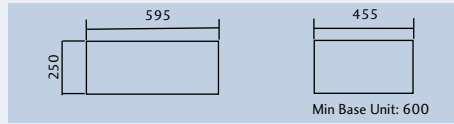

*Waste kits are available in either brass or chrome effect and must be ordered separately.

Image courtesy of www.solidwoodkitchencabinets.co.uk

FARMHOUSE BELFAST CFBL595WH/

Specification:

- Overall Size: 595 x 455
- Main Bowl Size: 535 x 395
- Finish: Fire-Clay Ceramic
- Waste Kit: Included