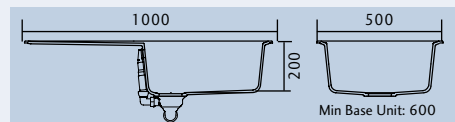

1. **Specification:**
2. Overall Size: 1000 x 500
   - Main Bowl Size: 480 x 440
   - Reversible
   - Finish: Igneous
   - Waste Kit: Included