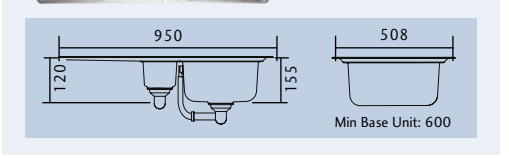

Accessories Available (to buy your accessories visit www.rangemastersinks.co.uk):

Tap Shown Above:

TVO1CM/ - Chrome Finish

MICHIGAN COMPACT MG8001/

Specification:

- Overall Size: 800 x 508
- Main Bowl Size: 360 x 424
- Reversible
- Finish: Micro-Sheen™ with ground edge finish
- Waste Kit: Included

MICHIGAN MG9501/

Specification:

- Overall Size: 950 x 508
- Main Bowl Size: 360 x 424
- Reversible
- Finish: Micro-Sheen™ with ground edge finish
- Waste Kit: Included

MICHIGAN MG9502/

Specification:

- Overall Size: 950 x 508
- Main Bowl Size: 360 x 424
- Second Bowl Size: 151 x 300
- Reversible
- Finish: Micro-Sheen™ with ground edge finish
- Waste Kit: Included