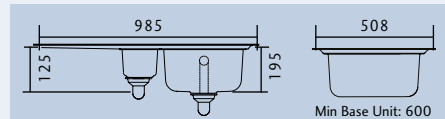

LUNAR LU9851

- Specification:**
- Overall Size: 985 x 508
 - Main Bowl Size: 498 x 428
 - Reversible
 - Finish: Neo-Rock
 - Waste Kit: Included

LUNAR LU9852

- Specification:**
- Overall Size: 985 x 508
 - Main Bowl Size: 344 x 428
 - Second Bowl Size: 160 x 428
 - Reversible
 - Finish: Neo-Rock
 - Waste Kit: Included