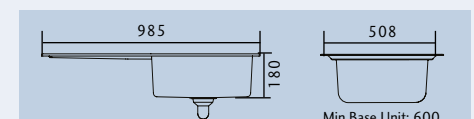

KA10 Chopping Board - Bamboo

Tap Shown Above:

TQC1 CM/ - Chrome Finish

CUBIX CX9851

- Specification:**
- Overall Size: 985 x 508
 - Main Bowl Size: 488 x 500
 - Reversible
 - Finish: Neo-Rock
 - Waste Kit: Included