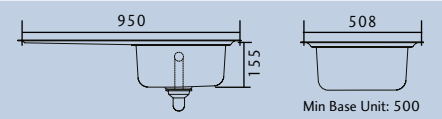

MICHIGAN MG9501/

Specification:

- Overall Size: 950 x 508
- Main Bowl Size: 360 x 424
- Reversible
- Finish: Micro-Sheen™ with ground edge finish
- Waste Kit: Included

MICHIGAN MG9502/

Specification:

- Overall Size: 950 x 508
- Main Bowl Size: 360 x 424
- Second Bowl Size: 151 x 300
- Reversible
- Finish: Micro-Sheen™ with ground edge finish
- Waste Kit: Included

GLENDALE GL9501/

- Specification:**
- Overall Size: 950 x 508
 - Main Bowl Size: 360 x 424
 - Reversible
 - Finish: Micro-Sheen™ with ground edge finish
 - Waste Kit: Included

GLENDALE GL9502/

- Specification:**
- Overall Size: 950 x 508
 - Main Bowl Size: 360 x 424
 - Second Bowl Size: 156 x 342
 - Reversible
 - Finish: Micro-Sheen™ with ground edge finish
 - Waste Kit: Included