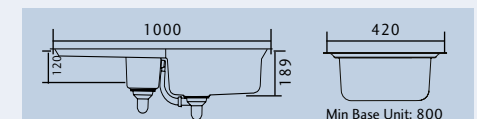

Tap Shown Above:

TAE1CM/ - Chrome Finish

KEYHOLE KY10001/_

- Specification:**
- Overall Size: 1000 x 520
 - Main Bowl Size: 420ø
 - Reversible
 - Finish: Micro-Sheen™ with ground edge finish
 - Waste Kit: Included

KEYHOLE KY10002/_

- Specification:**
- Overall Size: 1000 x 520
 - Main Bowl Size: 420ø
 - Second Bowl Size: 156 x 300
 - Reversible
 - Finish: Micro-Sheen™ with ground edge finish
 - Waste Kit: Included