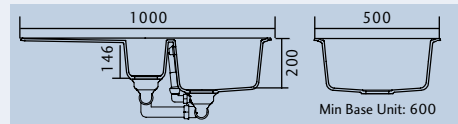

SCORIA SCO1051_/_

- Specification:**
- Overall Size: 1000 x 500
 - Main Bowl Size: 480 x 430
 - Reversible
 - Finish: Igneous
 - Waste Kit: Included

SCORIA SCO1052_/_

- Specification:**
- Overall Size: 1000 x 500
 - Main Bowl Size: 345 x 430
 - Second Bowl Size: 155 x 340
 - Reversible
 - Finish: Igneous
 - Waste Kit: Included