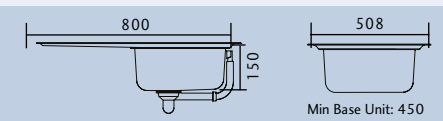

- Specification:**
- Overall Size: 800 x 508
 - Main Bowl Size: 340 x 424
 - Reversible
 - Finish: Micro-Sheen™ with ground edge finish
 - Waste Kit: Included

BALTIMORE BL9501/

- Specification:**
- Overall Size: 950 x 508
 - Main Bowl Size: 420 x 400
 - Reversible
 - Finish: Micro-Sheen™ with ground edge finish
 - Waste Kit: Included