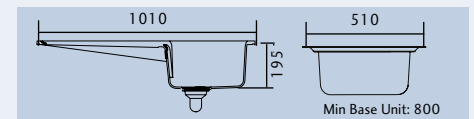

RUSTIC CRT10202WH/