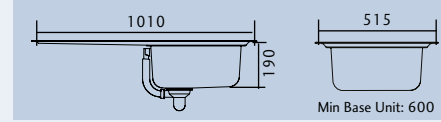

Accessories Available (to buy your accessories visit www.rangemastersinks.co.uk):

KA28 Strainer Bowl - Stainless steel

Tap Shown Above:

TMO2BF/ - Brushed Finish

MANHATTAN MN10101/_

- Specification:**
- Overall Size: 1010 x 515
 - Main Bowl Size: 400 x 420
 - Handed
 - Finish: Micro-Sheen™ with ground edge finish
 - Waste Kit: Included

MANHATTAN MN10102/_

- Specification:**
- Overall Size: 1010 x 515
 - Main Bowl Size: 350 x 420
 - Second Bowl Size: 156 x 342
 - Handed
 - Finish: Micro-Sheen™ with ground edge finish
 - Waste Kit: Included