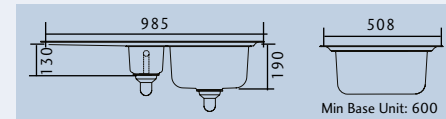

- Specification:**
- Overall Size: 985 x 508
 - Main Bowl Size: 420 x 340
 - Handed
 - Finish: Micro-Sheen™
 - Waste Kit: Included

ROCKFORD RK9852/_

- Specification:**
- Overall Size: 985 x 508
 - Main Bowl Size: 420 x 400
 - Second Bowl Size: 160 x 350
 - Handed
 - Finish: Micro-Sheen™
 - Waste Kit: Included