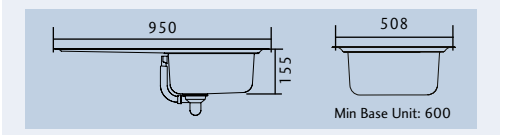

Accessories Available (to buy your accessories visit www.rangemastersinks.co.uk):

Tap Shown Above:

TVO1CM/ - Chrome Finish

MICHIGAN COMPACT MG8001/

Specification:

- Overall Size: 800 x 508
- Main Bowl Size: 360 x 424
- Reversible
- Finish: Micro-Sheen™ with ground edge finish
- Waste Kit: Included

MICHIGAN MG9501/

Specification:

- Overall Size: 950 x 508
- Main Bowl Size: 360 x 424
- Reversible
- Finish: Micro-Sheen™ with ground edge finish
- Waste Kit: Included

MICHIGAN MG9502/

Specification:

- Overall Size: 950 x 508
- Main Bowl Size: 360 x 424
- Second Bowl Size: 151 x 300
- Reversible
- Finish: Micro-Sheen™ with ground edge finish
- Waste Kit: Included