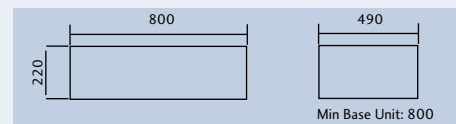

DOUBLE BOWL BELFAST CDB800WH/

Specification:

- Overall Size: 800 x 490
- Main Bowl Size: 360 x 455
- Second Bowl Size: 360 x 455
- Finish: Fire-Clay Ceramic
- Waste Kit: WKIT03/*

Accessories Available (to buy your accessories visit www.rangemastersinks.co.uk):