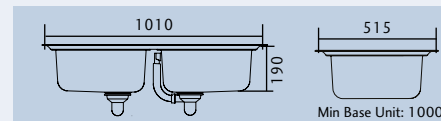

Accessories Available (to buy your accessories visit www.rangemastersinks.co.uk):

KA28 Strainer Bowl - Stainless steel

Tap Shown Above:

TMO2BF/ - Brushed Finish

MANHATTAN MN10101/_

- Specification:**
- Overall Size: 1010 x 515
 - Main Bowl Size: 400 x 420
 - Handed
 - Finish: Micro-Sheen™ with ground edge finish
 - Waste Kit: Included

MANHATTAN MN10102/_

- Specification:**
- Overall Size: 1010 x 515
 - Main Bowl Size: 350 x 420
 - Second Bowl Size: 156 x 342
 - Handed
 - Finish: Micro-Sheen™ with ground edge finish
 - Waste Kit: Included

MANHATTAN MN10105/_

- Specification:**
- Overall Size: 1010 x 515
 - Main Bowl Size: 400 x 420
 - Second Bowl Size: 400 x 420
 - Finish: Micro-Sheen™ with ground edge finish
 - Waste Kit: Included

Manhattan