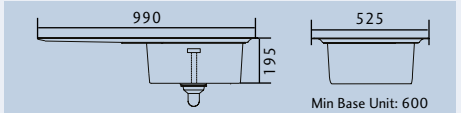

SENATOR SN9951_ /

Specification:

- Overall Size: 990 x 525
- Main Bowl Size: 500 x 400
- Handed
- Finish: Brushed
- Waste Kit: Included

SENATOR SN9952_ /

Specification:

- Overall Size: 990 x 525
- Main Bowl Size: 340 x 400
- Second Bowl Size: 180 x 400
- Handed
- Finish: Brushed
- Waste Kit: Included