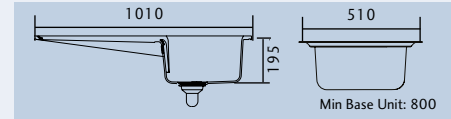

PORTLAND CPL10102WH/