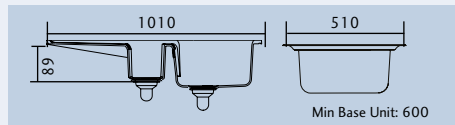

NEVADA CNV1WH/

1. **Specification:**
2. Overall Size: 1010 x 510
   - Main Bowl Size: 470 x 340
   - Reversible
   - Finish: Fire-Clay Ceramic
   - Waste Kit: WKIT15/**

NEVADA CNV2WH/

1. **Specification:**
2. Overall Size: 1010 x 510
   - Main Bowl Size: 350 x 340
   - Second Bowl Size: 140 x 340
   - Reversible
   - Finish: Fire-Clay Ceramic
   - Waste Kit: WKIT22/**

Nevada White

Available as single & 1.5 bowl

The Nevada collection offers a unique blend of ceramic durability and ultra contemporary styling. Made from high quality fire-clay and glazed to a rich silky lustre, the Nevada is a joy to live with. With sleek bowls and a deep recessed drainer the sink is easy to clean and extremely hard wearing.

Accessories Available (to buy your accessories visit www.rangemastersinks.co.uk):

Tap Shown Above:

CLASSIC BELFAST CCBL595WH/

1. **Specification:**
2. Overall Size: 595 x 455
   - Bowl Size: 535 x 395
   - Reversible
   - Finish: Fire-Clay Ceramic
   - Waste Kit: WKIT13/**

Classic Belfast

There's very little that captures the true essence of a traditional British kitchen quite like a Belfast sink. Sometimes referred to as the butler sink, the large solid design typifies the very heart of the home. Finished in a high lustre white gloss, complete with a traditionally styled weir waste overflow.

Accessories Available (to buy your accessories visit www.rangemastersinks.co.uk):

Tap Recommended:

Rustique Single Bowls

Fitted as either an inset or undermount sink the Rustique ceramic single bowls will provide a real focal point in the kitchen and contrast excellently to all colours and finishes.

RUSTIQUE CRUB4825WH/

1. **Specification:**
2. Overall Size: 475 x 250
   - Main Bowl Size: 405 x 180
   - Waste Kit: WKIT15/**

Can be fitted as inset or undermount sinks

RUSTIQUE CRUB4648WH/