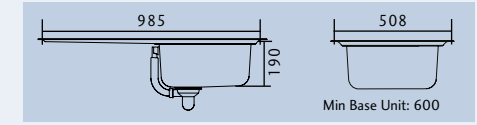

Accessories Available (to buy your accessories visit www.rangemastersinks.co.uk):

Tap Shown Above:

TAC3CM/ - Chrome Finish

SEDONA SD9851/

Specification:

- Overall Size: 985 x 508
- Main Bowl Size: 400 x 420
- Reversible
- Finish: Micro-Sheen™ with ground edge finish
- Waste Kit: Included

SEDONA SD9852/

Specification:

- Overall Size: 985 x 508
- Main Bowl Size: 350 x 420
- Second Bowl Size: 156 x 342
- Reversible
- Finish: Micro-Sheen™ with ground edge finish
- Waste Kit: Included

Sedona

Available as single & 1.5 bowl