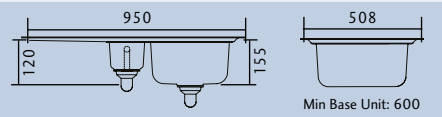

MICHIGAN MG9501/

Specification:

- Overall Size: 950 x 508
- Main Bowl Size: 360 x 424
- Reversible
- Finish: Micro-Sheen™ with ground edge finish
- Waste Kit: Included

MICHIGAN MG9502/

Specification:

- Overall Size: 950 x 508
- Main Bowl Size: 360 x 424
- Second Bowl Size: 151 x 300
- Reversible
- Finish: Micro-Sheen™ with ground edge finish
- Waste Kit: Included

GLENDALE GL9501/

- Specification:**
- Overall Size: 950 x 508
 - Main Bowl Size: 360 x 424
 - Reversible
 - Finish: Micro-Sheen™ with ground edge finish
 - Waste Kit: Included

GLENDALE GL9502/

- Specification:**
- Overall Size: 950 x 508
 - Main Bowl Size: 360 x 424
 - Second Bowl Size: 156 x 342
 - Reversible
 - Finish: Micro-Sheen™ with ground edge finish
 - Waste Kit: Included