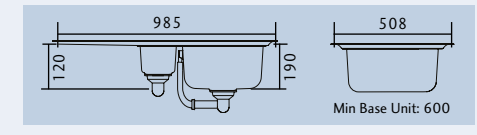

Accessories Available (to buy your accessories visit www.rangemastersinks.co.uk):

Tap Shown Above:

TAC3CM/ - Chrome Finish

SEDONA SD9851/

Specification:

- Overall Size: 985 x 508
- Main Bowl Size: 400 x 420
- Reversible
- Finish: Micro-Sheen™ with ground edge finish
- Waste Kit: Included

SEDONA SD9852/

Specification:

- Overall Size: 985 x 508
- Main Bowl Size: 350 x 420
- Second Bowl Size: 156 x 342
- Reversible
- Finish: Micro-Sheen™ with ground edge finish
- Waste Kit: Included

Sedona

Available as single & 1.5 bowl