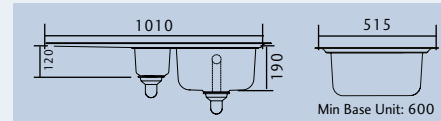

Accessories Available (to buy your accessories visit www.rangemastersinks.co.uk):

KA28 Strainer Bowl - Stainless steel

Tap Shown Above:

TMO2BF/ - Brushed Finish

MANHATTAN MN10101/_

- Specification:**
- Overall Size: 1010 x 515
 - Main Bowl Size: 400 x 420
 - Handed
 - Finish: Micro-Sheen™ with ground edge finish
 - Waste Kit: Included

MANHATTAN MN10102/_

- Specification:**
- Overall Size: 1010 x 515
 - Main Bowl Size: 350 x 420
 - Second Bowl Size: 156 x 342
 - Handed
 - Finish: Micro-Sheen™ with ground edge finish
 - Waste Kit: Included