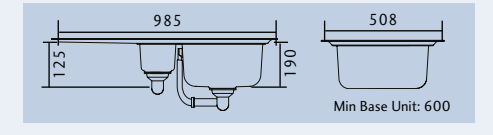

Accessories Available (to buy your accessories visit www.rangemastersinks.co.uk):

Tap Shown Above:

TRE1CM/ - Chrome Finish

HOUSTON HS9851/

Specification:

- Overall Size: 985 x 508
- Main Bowl Size: 420 x 400
- Reversible
- Finish: Micro-Sheen™
- Waste Kit: Included

HOUSTON HS9852/

Specification:

- Overall Size: 985 x 508
- Main Bowl Size: 355 x 380
- Second Bowl Size: 300 x 156
- Reversible
- Finish: Micro-Sheen™
- Waste Kit: Included

Michigan

Available as single compact, single & 1.5 bowl