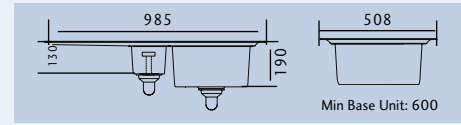

ARLINGTON AR9851_ /

Specification:

- Overall Size: 985 x 508
- Main Bowl Size: 450 x 420
- Handed
- Finish: Micro-Sheen™ with ground edge finish
- Waste Kit: Included

ARLINGTON AR9852_ /

Specification:

- Overall Size: 985 x 508
- Main Bowl Size: 340 x 420
- Second Bowl Size: 160 x 350
- Handed
- Finish: Micro-Sheen™ with ground edge finish
- Waste Kit: Included

MEZZO MZ10002/_

- Specification:**
- Overall Size: 1000 x 605
 - Main Bowl Size: 420 x 400
 - Second Bowl Size: 342 x 156
 - Handed
 - Finish: Micro-Sheen™
 - Waste Kit: Included

Mezzo

Available as single & 1.5 bowl
SIT-ON SINK