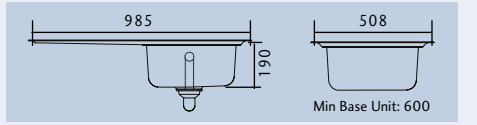

KEYHOLE KY10002/_

- Specification:**
- Overall Size: 1000 x 520
 - Main Bowl Size: 420ø
 - Second Bowl Size: 156 x 300
 - Reversible
 - Finish: Micro-Sheen™ with ground edge finish
 - Waste Kit: Included

OAKLAND OL9851/

Specification:

- Overall Size: 985 x 508
- Main Bowl Size: 450 x 508
- Handed
- Finish: Micro-Sheen™ with ground edge finish
- Waste Kit: Included

OAKLAND OL9852/

Specification:

- Overall Size: 985 x 508
- Main Bowl Size: 360 x 424
- Second Bowl Size: 156 x 342
- Handed
- Finish: Micro-Sheen™ with ground edge finish
- Waste Kit: Included