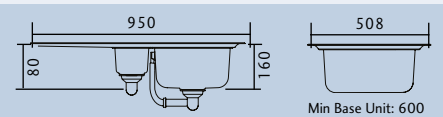

- Specification:**
- Overall Size: 800 x 508
 - Main Bowl Size: 340 x 424
 - Reversible
 - Finish: Micro-Sheen™ with ground edge finish
 - Waste Kit: Included

BALTIMORE BL9501/

- Specification:**
- Overall Size: 950 x 508
 - Main Bowl Size: 420 x 400
 - Reversible
 - Finish: Micro-Sheen™ with ground edge finish
 - Waste Kit: Included

BALTIMORE BL9502/

- Specification:**
- Overall Size: 950 x 508
 - Main Bowl Size: 340 x 410
 - Second Bowl Size: 175 x 320
 - Reversible
 - Finish: Micro-Sheen™ with ground edge finish
 - Waste Kit: Included