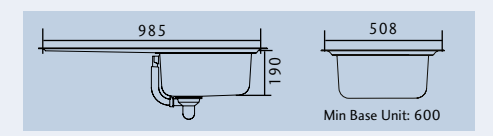

Accessories Available (to buy your accessories visit www.rangemastersinks.co.uk):

Tap Shown Above:

TRE1CM/ - Chrome Finish

HOUSTON HS9851/

Specification:

- Overall Size: 985 x 508
- Main Bowl Size: 420 x 400
- Reversible
- Finish: Micro-Sheen™
- Waste Kit: Included

HOUSTON HS9852/

Specification:

- Overall Size: 985 x 508
- Main Bowl Size: 355 x 380
- Second Bowl Size: 300 x 156
- Reversible
- Finish: Micro-Sheen™
- Waste Kit: Included

Michigan

Available as single compact, single & 1.5 bowl