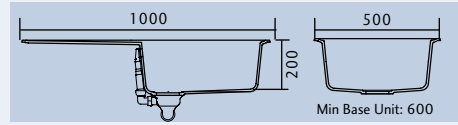

AMETHYST AME1051 /

Specification:

- Overall Size: 1000 x 500
- Main Bowl Size: 482 x 422
- Reversible
- Finish: Igneous
- Waste Kit: Included

AMETHYST AME1052 /

Specification:

- Overall Size: 1000 x 500
- Main Bowl Size: 341 x 422
- Second Bowl Size: 161 x 301
- Reversible
- Finish: Igneous
- Waste Kit: Included

SCORIA SCO1051_/_

- Specification:**
- Overall Size: 1000 x 500
 - Main Bowl Size: 480 x 430
 - Reversible
 - Finish: Igneous
 - Waste Kit: Included

SCORIA SCO1052_/_

- Specification:**
- Overall Size: 1000 x 500
 - Main Bowl Size: 345 x 430
 - Second Bowl Size: 155 x 340
 - Reversible
 - Finish: Igneous
 - Waste Kit: Included