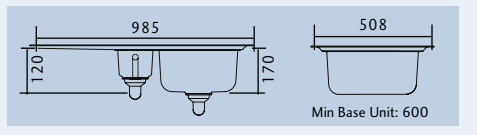

OAKLAND OL9851/

Specification:

- Overall Size: 985 x 508
- Main Bowl Size: 450 x 508
- Handed
- Finish: Micro-Sheen™ with ground edge finish
- Waste Kit: Included

OAKLAND OL9852/

Specification:

- Overall Size: 985 x 508
- Main Bowl Size: 360 x 424
- Second Bowl Size: 156 x 342
- Handed
- Finish: Micro-Sheen™ with ground edge finish
- Waste Kit: Included