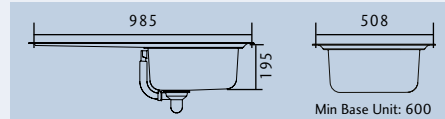

Neo-Rock Sinks

Rangmaster's exclusive Neo-Rock material has been specially developed for extreme scratch resistance and incredible resilience to high temperatures. Incorporating 70% quartz particles, the new material also has an excellent inherent strength and stands up well to UV damage, retaining its colour over time, while offering natural aesthetic and superior environmental credentials.

LUNAR LU9851

1. **Specification:**
2. Overall Size: 985 x 508
   - Main Bowl Size: 498 x 428
   - Reversible
   - Finish: Neo-Rock
   - Waste Kit: Included

LUNAR LU9852

1. **Specification:**
2. Overall Size: 985 x 508
   - Main Bowl Size: 344 x 428
   - Second Bowl Size: 160 x 428
   - Reversible
   - Finish: Neo-Rock
   - Waste Kit: Included

Lunar

Available as single & 1.5 bowl

Enjoy the softly curved features of the Lunar sink, the Lunar is made from a high quality composite material that's incredibly robust. Its minimalist draining area is precisely angled to carry away water with ease, while its curvaceous bowls are easier to clean than angular alternatives as there are no tight corners to harbour food debris.

Available in four attractive colours.

- **GB** BLACK
- **GW** WHITE
- **GG** GREY
- **GM** OATMEAL

Accessories Available (to buy your accessories visit www.rangemastersinks.co.uk):

Tap Shown Above:

Cubix

Available as single & 1.5 bowl

The Cubix offers a striking contemporary design with solid, practical appeal. Incorporating a large main bowl, handy second bowl and a deep drainer, the Cubix sink is ideal as a food preparation area or as a washing up station.

Available in four attractive colours.

- **GB** BLACK
- **GW** WHITE
- **GG** GREY
- **GM** OATMEAL

Accessories Available (to buy your accessories visit www.rangemastersinks.co.uk):

Tap Shown Above:

CUBIX CX9851