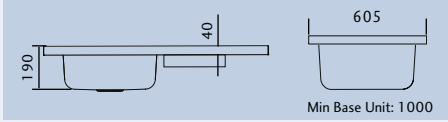

ARLINGTON AR9851_ /

Specification:

- Overall Size: 985 x 508
- Main Bowl Size: 450 x 420
- Handed
- Finish: Micro-Sheen™ with ground edge finish
- Waste Kit: Included

ARLINGTON AR9852_ /

Specification:

- Overall Size: 985 x 508
- Main Bowl Size: 340 x 420
- Second Bowl Size: 160 x 350
- Handed
- Finish: Micro-Sheen™ with ground edge finish
- Waste Kit: Included

Accessories Available (to buy your accessories visit www.rangemastersinks.co.uk):

MEZZO MZ10001/_

- Specification:**
- Overall Size: 1000 x 605
 - Main Bowl Size: 420 x 400
 - Handed
 - Finish: Micro-Sheen™
 - Waste Kit: Included

MEZZO MZ10002/_

- Specification:**
- Overall Size: 1000 x 605
 - Main Bowl Size: 420 x 400
 - Second Bowl Size: 342 x 156
 - Handed
 - Finish: Micro-Sheen™
 - Waste Kit: Included

Mezzo

Available as single & 1.5 bowl
SIT-ON SINK