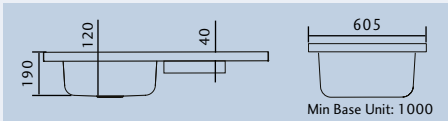

ARLINGTON AR9851_ /

Specification:

- Overall Size: 985 x 508
- Main Bowl Size: 450 x 420
- Handed
- Finish: Micro-Sheen™ with ground edge finish
- Waste Kit: Included

ARLINGTON AR9852_ /

Specification:

- Overall Size: 985 x 508
- Main Bowl Size: 340 x 420
- Second Bowl Size: 160 x 350
- Handed
- Finish: Micro-Sheen™ with ground edge finish
- Waste Kit: Included

Accessories Available (to buy your accessories visit www.rangemastersinks.co.uk):

MEZZO MZ10001/_

- Specification:**
- Overall Size: 1000 x 605
 - Main Bowl Size: 420 x 400
 - Handed
 - Finish: Micro-Sheen™
 - Waste Kit: Included

MEZZO MZ10002/_

- Specification:**
- Overall Size: 1000 x 605
 - Main Bowl Size: 420 x 400
 - Second Bowl Size: 342 x 156
 - Handed
 - Finish: Micro-Sheen™
 - Waste Kit: Included

Mezzo

Available as single & 1.5 bowl
SIT-ON SINK