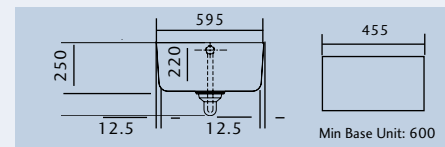

Accessories Available (to buy your accessories visit www.rangemastersinks.co.uk):

KA12 Draining Basket - Stainless steel

Tap Shown Above:

TQC1CM/ - Chrome Finish

CLASSIC BELFAST CCBL595WH/

- Specification:**
- Overall Size: 595 x 455
 - Bowl Size: 535 x 395
 - Reversible
 - Finish: Fire-Clay Ceramic
 - Waste Kit: WKIT13/**