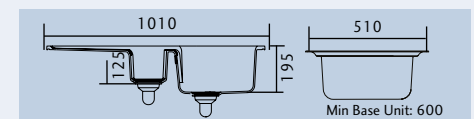

RUSTIC CRT10101WH/

- Specification:**
- Overall Size: 1000 x 500
 - Main Bowl Size: 460 x 405
 - Reversible**
 - Finish: Fire-Clay Ceramic
 - Waste Kit: Included

RUSTIC CRT10202WH/

- Specification:**
- Overall Size: 1000 x 500
 - Main Bowl Size: 350 x 410
 - Second Bowl Size: 135 x 257
 - Reversible
 - Finish: Fire-Clay Ceramic
 - Waste Kit: Included