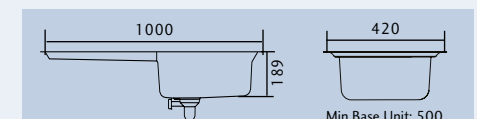

Tap Shown Above:

TAE1CM/ - Chrome Finish

KEYHOLE KY10001/_

- Specification:**
- Overall Size: 1000 x 520
 - Main Bowl Size: 420ø
 - Reversible
 - Finish: Micro-Sheen™ with ground edge finish
 - Waste Kit: Included

KEYHOLE KY10002/_

- Specification:**
- Overall Size: 1000 x 520
 - Main Bowl Size: 420ø
 - Second Bowl Size: 156 x 300
 - Reversible
 - Finish: Micro-Sheen™ with ground edge finish
 - Waste Kit: Included