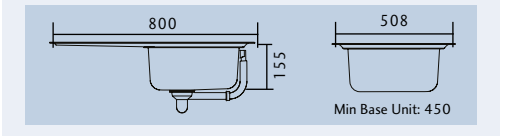

Accessories Available (to buy your accessories visit www.rangemastersinks.co.uk):

Tap Shown Above:

TVO1CM/ - Chrome Finish

MICHIGAN COMPACT MG8001/

Specification:

- Overall Size: 800 x 508
- Main Bowl Size: 360 x 424
- Reversible
- Finish: Micro-Sheen™ with ground edge finish
- Waste Kit: Included

MICHIGAN MG9501/

Specification:

- Overall Size: 950 x 508
- Main Bowl Size: 360 x 424
- Reversible
- Finish: Micro-Sheen™ with ground edge finish
- Waste Kit: Included

MICHIGAN MG9502/

Specification:

- Overall Size: 950 x 508
- Main Bowl Size: 360 x 424
- Second Bowl Size: 151 x 300
- Reversible
- Finish: Micro-Sheen™ with ground edge finish
- Waste Kit: Included