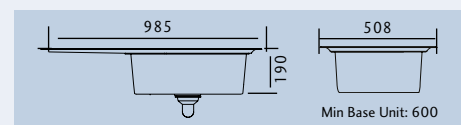

ARLINGTON AR9851_ /

Specification:

- Overall Size: 985 x 508
- Main Bowl Size: 450 x 420
- Handed
- Finish: Micro-Sheen™ with ground edge finish
- Waste Kit: Included

ARLINGTON AR9852_ /

Specification:

- Overall Size: 985 x 508
- Main Bowl Size: 340 x 420
- Second Bowl Size: 160 x 350
- Handed
- Finish: Micro-Sheen™ with ground edge finish
- Waste Kit: Included