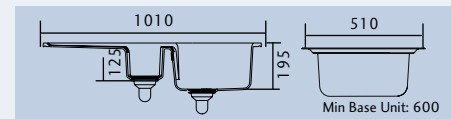

Fire-Clay Ceramic Sinks

Constructed from ceramic, fired at extremely high temperatures, Rangemaster fire-clay ceramic sinks provide superior strength and look stunning with a high gloss finish and are renowned for being hygienic and incredibly easy to clean.

NB: All fire-clay ceramic sinks may have a +/- 5mm tolerance on the measurements.

PORTLAND CPL10101WH/

1. **Specification:**
2. Overall Size: 1010 x 510
   - Main Bowl Size: 460 x 405
   - Reversible**
   - Finish: Fire-Clay Ceramic
   - Waste Kit: WKIT15/**

PORTLAND CPL10102WH/

1. **Specification:**
2. Overall Size: 1010 x 510
   - Main Bowl Size: 350 x 410
   - Second Bowl Size: 135 x 257
   - Reversible
   - Finish: Fire-Clay Ceramic
   - Waste Kit: WKIT04/**

Portland Available as single & 1.5 bowl

Designed to sit elegantly within a variety of kitchen schemes, the charming Portland fire-clay ceramic sink bears a smooth, high gloss finish, being both easy to clean and extremely durable. A choice of single bowl or 1.5 bowl variants offers flexibility to suit your everyday use.

Accessories Available (to buy your accessories visit www.rangemastersinks.co.uk):

Tap Shown Above:

Rustic Available as single & 1.5 bowl

Rustic catches the morning light – and the eye. The single and 1.5 bowls are destined to become a firm favourite among those wanting complete freedom of choice over the configuration of their sink. Offering a modern or farmhouse feel, these sinks are beautifully easy to clean and fully cater for the needs of the enthusiastic chef.

RUSTIC CRT10101WH/

1. **Specification:**
2. Overall Size: 1000 x 500
   - Main Bowl Size: 460 x 405
   - Reversible**
   - Finish: Fire-Clay Ceramic
   - Waste Kit: Included

RUSTIC CRT10202WH/