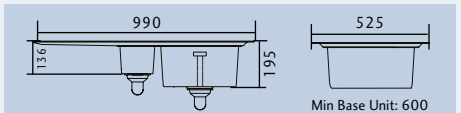

SENATOR SN9951_ /

Specification:

- Overall Size: 990 x 525
- Main Bowl Size: 500 x 400
- Handed
- Finish: Brushed
- Waste Kit: Included

SENATOR SN9952_ /

Specification:

- Overall Size: 990 x 525
- Main Bowl Size: 340 x 400
- Second Bowl Size: 180 x 400
- Handed
- Finish: Brushed
- Waste Kit: Included