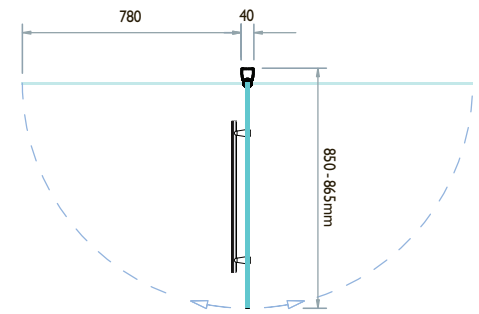

indulge yourself in a relaxing bath
or enjoy an invigorating shower.

| Two panel in-fold right hand fixing

inspire

Single Panel Bathscreen

Available in 6mm and 8mm glass thickness, inspire Single Panel Bathscreens are larger than average, measuring 1500mm high and 850mm wide to provide a more generous showering area. For added comfort and convenience, inspire Single Panel Bathscreens are available with an integrated rail so you can keep your towel conveniently within reach.

Dimensions

Height 1500mm | Width 850mm

inspire

Two Panel Out-Swing Bathscreen

Designed to provide an extended showering area of 950mm yet still provide access to the bath, the inspire Two Panel Out-Swing Bathscreen features a 305mm fixed panel which is permanently sealed to the bath providing absolute showering protection where you need it most. The larger 645mm panel opens out to allow access to shower controls and cleaning, whilst unique click-to-lock hinges hold the screen in position along the inner edge of the bath during use.

Dimensions

Height 1500mm | Width 950mm

Panel Options	Prod. Code Out-Swing	Prod. Code In-Swing	Price inc VAT
6mm Panel - LH	4BASC2PFOUHLHS	4BASC2PFINLHS	£325
6mm Panel - RH	4BASC2PFOURHS	4BASC2PFINRHS	£325
6mm Panel - inc. rail - LH	4BASC2PO6L	4BASC2P16L	£347
6mm Panel - inc. rail - RH	4BASC2PO6R	4BASC2P16R	£347
8mm Panel - LH	4BASC2PO8NHL	4BASC2P18NHL	£407
8mm Panel - RH	4BASC2PO8NHR	4BASC2P18NHR	£407
8mm Panel - inc. rail - LH	4BASC2PO8L	4BASC2P18L	£435
8mm Panel - inc. rail - RH	4BASC2PO8R	4BASC2P18R	£435