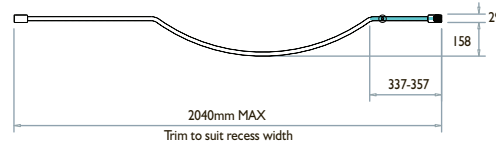

Bathscreen Options	Product Code	Price inc VAT
With rail	3BASKLWH	£329
No rail	3BASKL	£307

Dimensions
Height 1500mm
Width 810mm

inspire

Over-Bath Shower Panel & Rail

The inspire Over-Bath Shower Panel with integrated shower rail, delivers the ultimate protection from water spillage. Its robust construction makes it ideal for use with the most powerful shower systems and its stylish & attractive design will complement any bathroom. Simple to install as new or as a retrofit, the fixed panel is permanently sealed to the bath edge and the wall, providing a watertight barrier.

- + 8mm toughened glass
- + 1500mm high x 350mm wide
- + Reversible for left or right hand fitting
- + 20mm wallpost adjustment for out-of-true walls
- + Bowed rail for greater space and comfort

Product adjustment allows (337-357mm). Suitable for all straight edged baths up to 2040mm (Cut rail to suit). 1200 x 800mm corner rail available (Cut 800mm side to suit bath width). Minimum required height above bath edge is 1600mm

Bathscreen Options	Product Code	Price inc VAT
Recess	5OBSPBRR	£226
Corner	5OBSPBCR	£226

Shower curtain and rings not included.

Dimensions

Height 1556mm | Width 350mm

Kudos Shower Products Ltd

Elmsfield Park, Holme, Cumbria, LA6 1RJ