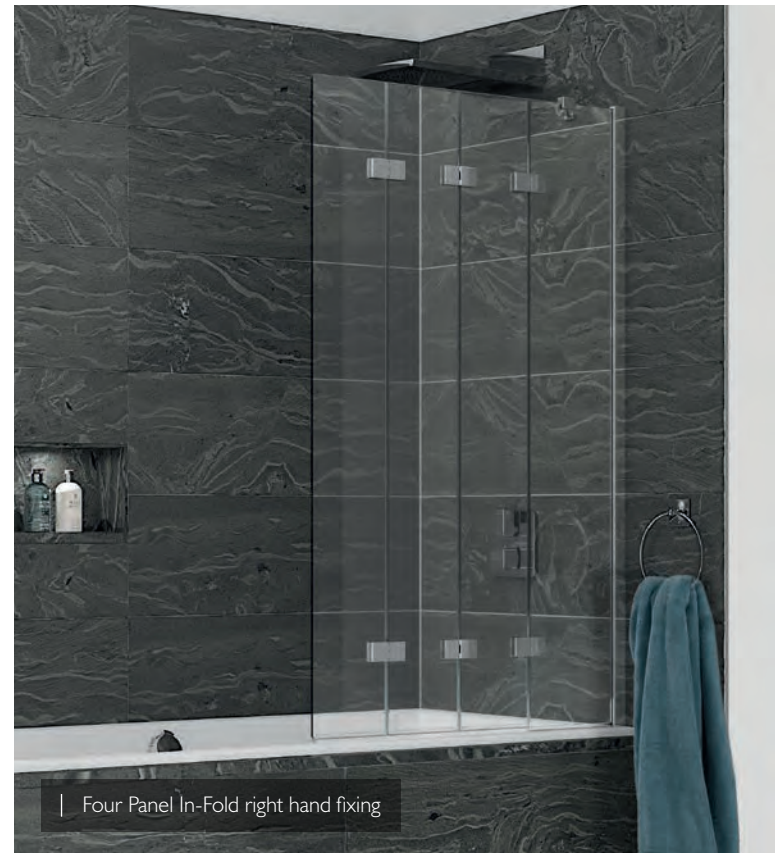

The stunning inspire Three Panel In-Fold Bathscreen is the ultimate in over bath showering protection.

The screen extends to 1250mm, yet folds to just 500mm when not in use providing the features of a relaxing bath as well as the benefit of an oversized shower area. Featuring unique click-to-lock hinges to ensure the panels remain in-line when in use.

Panel Options	Product Code	Price inc VAT
6mm Panel - LH	4BASCTRIPLEPLHS	£384
6mm Panel - RH	4BASCTRIPLEPRHS	£384

Dimensions

Height 1500mm | Width 1250mm

inspire Four Panel In-Fold Bathscreen

For those who require greater access to the bath without compromising on shower protection, the inspire Four Panel In-Fold Bathscreen is the solution.

Each of the three 215mm hinged panels sit comfortably behind the 305mm fixed panel providing virtually unimpeded access to the bath, yet when in use extends to 950mm for excellent showering protection.

Panel Options	Product Code	Price inc VAT
6mm Panel - LH	4BASCOMPLHS	£435
6mm Panel - RH	4BASCOMPRHS	£435

Dimensions

Height 1500mm | Width 950mm

Four Panel In-Fold right hand fixing

inspire

L-Shaped Bathscreen