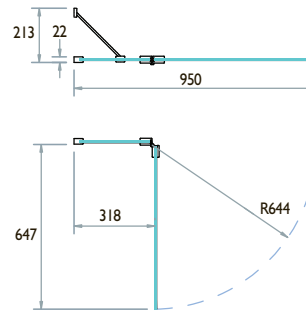

Dimensions

Height 1500mm | Width 850mm

inspire

Two Panel Out-Swing Bathscreen

Designed to provide an extended showering area of 950mm yet still provide access to the bath, the inspire Two Panel Out-Swing Bathscreen features a 305mm fixed panel which is permanently sealed to the bath providing absolute showering protection where you need it most. The larger 645mm panel opens out to allow access to shower controls and cleaning, whilst unique click-to-lock hinges hold the screen in position along the inner edge of the bath during use.

In-Swing option: (not illustrated)

In this configuration the larger panel will swing from it's in-use position along the bath edge to over the bath. Before deciding on this option please ensure that the moving panel will not come into contact with, or prevent access to the shower controls.

Dimensions

Height 1500mm | Width 950mm

Panel Options	Prod. Code Out-Swing	Prod. Code In-Swing	Price inc VAT
6mm Panel - LH	4BASC2PFOUHLHS	4BASC2PFINLHS	£325
6mm Panel - RH	4BASC2PFOURHS	4BASC2PFINRHS	£325
6mm Panel - inc. rail - LH	4BASC2PO6L	4BASC2P16L	£347
6mm Panel - inc. rail - RH	4BASC2PO6R	4BASC2P16R	£347
8mm Panel - LH	4BASC2PO8NHL	4BASC2P18NHL	£407
8mm Panel - RH	4BASC2PO8NHR	4BASC2P18NHR	£407
8mm Panel - inc. rail - LH	4BASC2PO8L	4BASC2P18L	£435
8mm Panel - inc. rail - RH	4BASC2PO8R	4BASC2P18R	£435

- + 8mm toughened glass
- + 1500mm high x 350mm wide
- + Reversible for left or right hand fitting
- + 20mm wallpost adjustment for out-of-true walls
- + Bowed rail for greater space and comfort

Product adjustment allows (337-357mm). Suitable for all straight edged baths up to 2040mm (Cut rail to suit). 1200 x 800mm corner rail available (Cut 800mm side to suit bath width). Minimum required height above bath edge is 1600mm