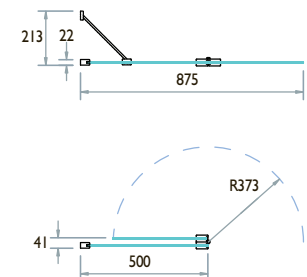

Dimensions

Height 1500mm | Width 875mm

All multi panel screens have click to lock hinges to hold the screen in position during use.