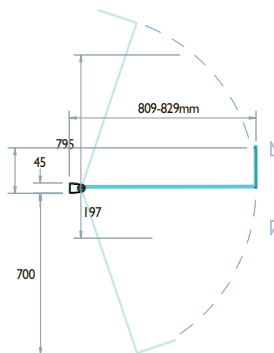

inspire

L-Shaped Bathscreen

Designed to fit many of the square ended style baths that provide a large comfortable showering area. The inspire L-Shaped Bathscreen offers style, practicality, value and will enhance your L-shaped bath.

- + 5mm toughened glass
- + Reversible for left or right hand fitting
- + 20mm wallpost adjustment for out-of-true walls
- + Available with or without towel rail
- + Highly polished silver frame finish

Bathscreen Options	Product Code	Price inc VAT
With rail	3BASKLWH	£329
No rail	3BASKL	£307

Dimensions
Height 1500mm
Width 810mm