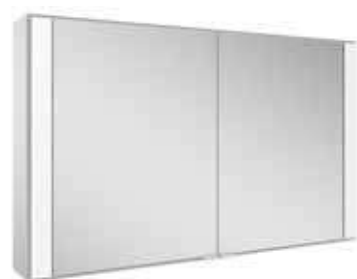

22102/22112