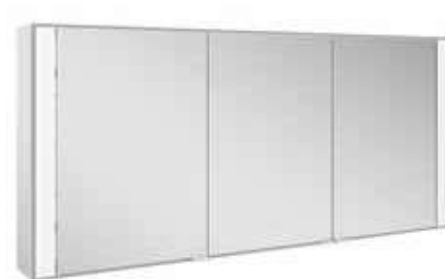

22103/22113

22101/22111

Mirror cabinet

for wall hung (22101)
or recessed mounting (22111)
2 hinged double-sided crystal mirror doors,
interior rear wall mirrored,

Lighting:

– fluorescent lamps (2 x 24 W T5)

Body: aluminium, silver anodized

Interior fittings:

– 3 height adjustable glass shelves

– 2 electric sockets

Dimensions (w x h x d):

700 x 650 x 149 mm

22102/22112

Mirror cabinet

for wall hung (22102)
or recessed mounting (22112)
2 hinged double-sided crystal mirror doors,
interior rear wall mirrored,

Lighting:

– fluorescent lamps (2 x 24 W T5)

Body: aluminium, silver anodized

Interior fittings:

– 3 height adjustable glass shelves

– 2 electric sockets

Dimensions (w x h x d):

1050 x 650 x 149 mm

22103/22113

Mirror cabinet

for wall hung (22103)
or recessed mounting (22113)
2 hinged double-sided crystal mirror doors,
interior rear wall mirrored,

Lighting:

– fluorescent lamps (2 x 24 W T5)

Body: aluminium, silver anodized

Interior fittings:

– 2 x 3 height adjustable glass shelves

– 3 electric sockets

Dimensions (w x h x d):

1400 x 650 x 149 mm