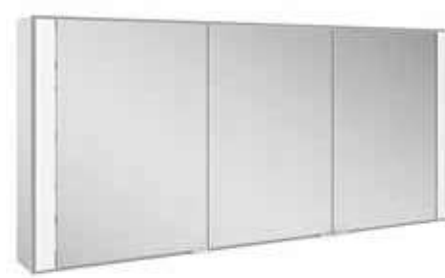

- 1 exterior pull switch
- 1 interior shaver socket
- 1 adjustable interior mirror (200 x 520 mm)
- 7 adjustable glass shelves

Dimensions (w x h x d): 1250 x 650 x 160 mm

22101/22111

22102/22112

22103/22113