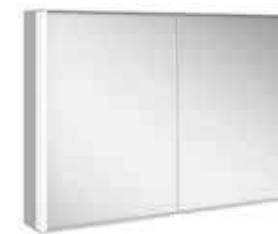

12701

Mirror cabinet

1 hinged double-sided crystal mirror door, door hinge optionally left or right mirrored sides,
Lighting:
– LED lamp (1 x 6.5 W)
Body: aluminium, silver anodized
Features:
– 1 exterior touch switch
– 1 interior shaver socket
– 3 height adjustable glass shelves
Dimensions (w x h x d): 500 x 752 x 143 mm

12704

Mirror cabinet

3 hinged double-sided crystal mirror doors, mirrored sides,
Lighting:
– LED lamp (3 x 6.5 W)
Body: aluminium, silver anodized
Features:
– 1 exterior touch switch
– 1 interior shaver socket
– 3 x 3 height adjustable glass shelves
Dimensions (w x h x d): 1000 x 752 x 143 mm

12702

Mirror cabinet

2 hinged double-sided crystal mirror doors, mirrored sides,
Lighting:
– LED lamp (2 x 6.5 W)
Body: aluminium, silver anodized
Features:
– 1 exterior touch switch
– 1 interior shaver socket
– 2 x 3 height adjustable glass shelves
Dimensions (w x h x d): 650 x 752 x 143 mm

12705

Mirror cabinet

3 hinged double-sided crystal mirror doors, mirrored sides,
Lighting:
– LED lamp (3 x 6.5 W)
Body: aluminium, silver anodized
Features:
– 1 exterior touch switch
– 1 interior shaver socket
– 3 x 3 height adjustable glass shelves
Dimensions (w x h x d): 1300 x 752 x 143 mm

12703

Mirror cabinet

2 hinged double-sided crystal mirror doors, mirrored sides,
Lighting:
– LED lamp (2 x 6.5 W)
Body: aluminium, silver anodized
Features:
– 1 exterior touch switch
– 1 interior shaver socket
– 2 x 3 height adjustable glass shelves
Dimensions (w x h x d): 800 x 752 x 143 mm

12706

Mirror cabinet

4 hinged double-sided crystal mirror doors, mirrored sides,
Lighting:
– LED lamp (4 x 6.5 W)
Body: aluminium, silver anodized
Features:
– 1 exterior touch switch
– 1 interior shaver socket
– 4 x 3 height adjustable glass shelves
Dimensions (w x h x d): 1600 x 752 x 143 mm

12803

12801 / 12802 / 12803

Mirror cabinet