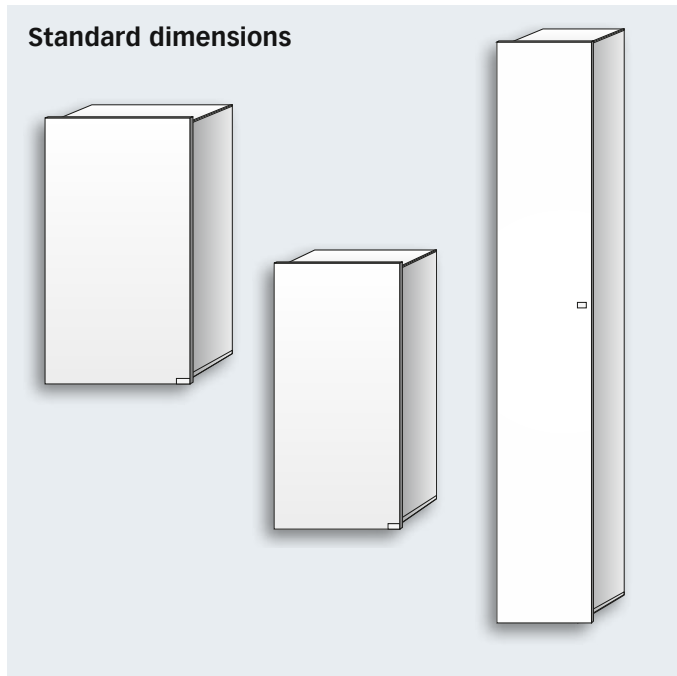

Also the interior of the ROYAL MATCH mirror cabinet speaks for itself: Here, you can experience the comfort which is typical of KEUCO, such as an elegant glass rear wall, internal lighting, once you open the cupboard and sensibly placed electrical sockets. The central divider of the glass shelves allows one to adjust the heights of the glass shelves differently for the left and right sides, so one can organize things individually. The revolving mirror doors on both sides also offer a generous panorama-like view.

ROYAL INTEGRAL mirror cabinets are designed for recessed installation. The vertical light boxes that underline the sleek elegance of ROYAL INTEGRAL are a characteristic feature.

The high level of quality and the excellent workmanship of ROYAL INTEGRAL make it remarkable in every detail – for example the softly closing doors. ROYAL INTEGRAL is framed by a surrounding chrome strip which is available in two widths to adapt to different installation situations.

On the inside of its aluminium body ROYAL INTEGRAL offers an amazing amount of flexibility. Thanks to innovative technology, the glass shelves can be flexibly arranged on the slotted rear wall to make room for larger objects.

With its side lights, ROYAL METROPOL is a real eye-catcher on the wall. The upward-opening door reveals the likewise mirrored cabinet interior. Simply closer up: A laterally movable inside mirror is also mounted in front of the glass shelves and can be moved to in front of the face if need be.