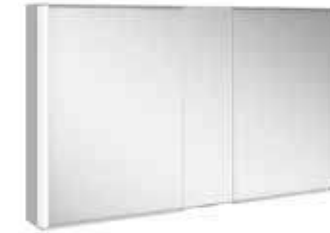

12701

Mirror cabinet

1 hinged double-sided crystal mirror door, door hinge optionally left or right mirrored sides,
Lighting:
– LED lamp (1 x 6.5 W)
Body: aluminium, silver anodized
Features:
– 1 exterior touch switch
– 1 interior shaver socket
– 3 height adjustable glass shelves
Dimensions (w x h x d): 500 x 752 x 143 mm

12704

Mirror cabinet

3 hinged double-sided crystal mirror doors, mirrored sides,
Lighting:
– LED lamp (3 x 6.5 W)
Body: aluminium, silver anodized
Features:
– 1 exterior touch switch
– 1 interior shaver socket
– 3 x 3 height adjustable glass shelves
Dimensions (w x h x d): 1000 x 752 x 143 mm

12702

Mirror cabinet

2 hinged double-sided crystal mirror doors, mirrored sides,
Lighting:
– LED lamp (2 x 6.5 W)
Body: aluminium, silver anodized
Features:
– 1 exterior touch switch
– 1 interior shaver socket
– 2 x 3 height adjustable glass shelves
Dimensions (w x h x d): 650 x 752 x 143 mm

12705

Mirror cabinet

3 hinged double-sided crystal mirror doors, mirrored sides,
Lighting:
– LED lamp (3 x 6.5 W)
Body: aluminium, silver anodized
Features:
– 1 exterior touch switch
– 1 interior shaver socket
– 3 x 3 height adjustable glass shelves
Dimensions (w x h x d): 1300 x 752 x 143 mm

12703

Mirror cabinet

2 hinged double-sided crystal mirror doors, mirrored sides,
Lighting:
– LED lamp (2 x 6.5 W)
Body: aluminium, silver anodized
Features:
– 1 exterior touch switch
– 1 interior shaver socket
– 2 x 3 height adjustable glass shelves
Dimensions (w x h x d): 800 x 752 x 143 mm

12706

Mirror cabinet

4 hinged double-sided crystal mirror doors, mirrored sides,
Lighting:
– LED lamp (4 x 6.5 W)
Body: aluminium, silver anodized
Features:
– 1 exterior touch switch
– 1 interior shaver socket
– 4 x 3 height adjustable glass shelves
Dimensions (w x h x d): 1600 x 752 x 143 mm

12804

12801 / 12802 / 12803

Mirror cabinet