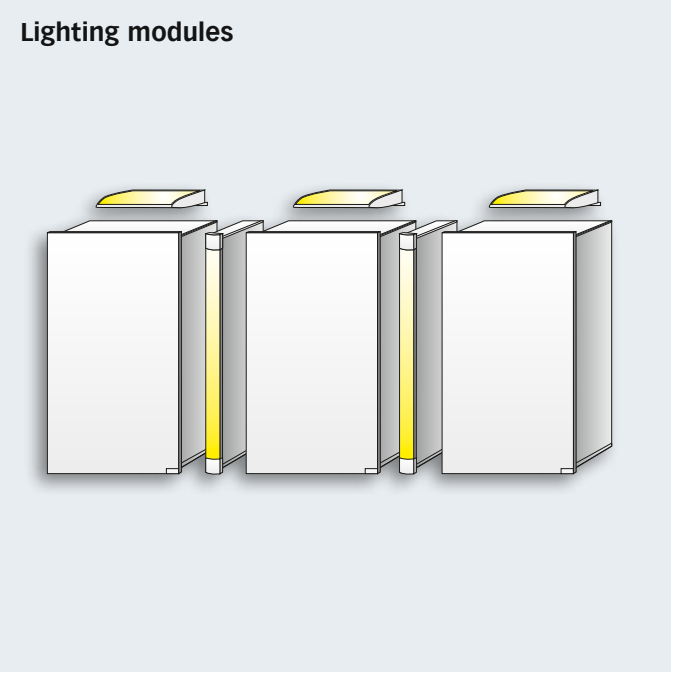

ROYAL MODULAR offers an enormous range of combinations. Choose between different sizes or a custom-made product. Put together a personal lighting solution. Combine two, three or more cabinet modules. Get creative, because genuine dream bathrooms don't come off the peg.