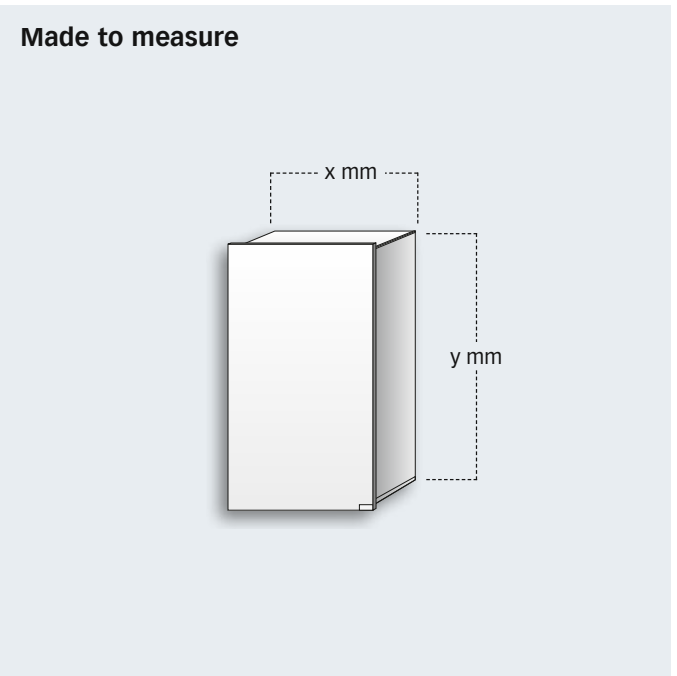

ROYAL MODULAR offers an enormous range of combinations. Choose between different sizes or a custom-made product. Put together a personal lighting solution. Combine two, three or more cabinet modules. Get creative, because genuine dream bathrooms don't come off the peg.