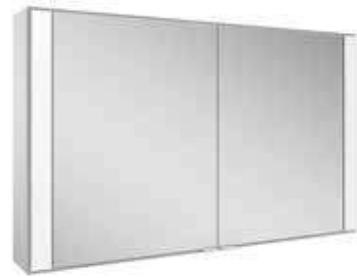

22102/22112