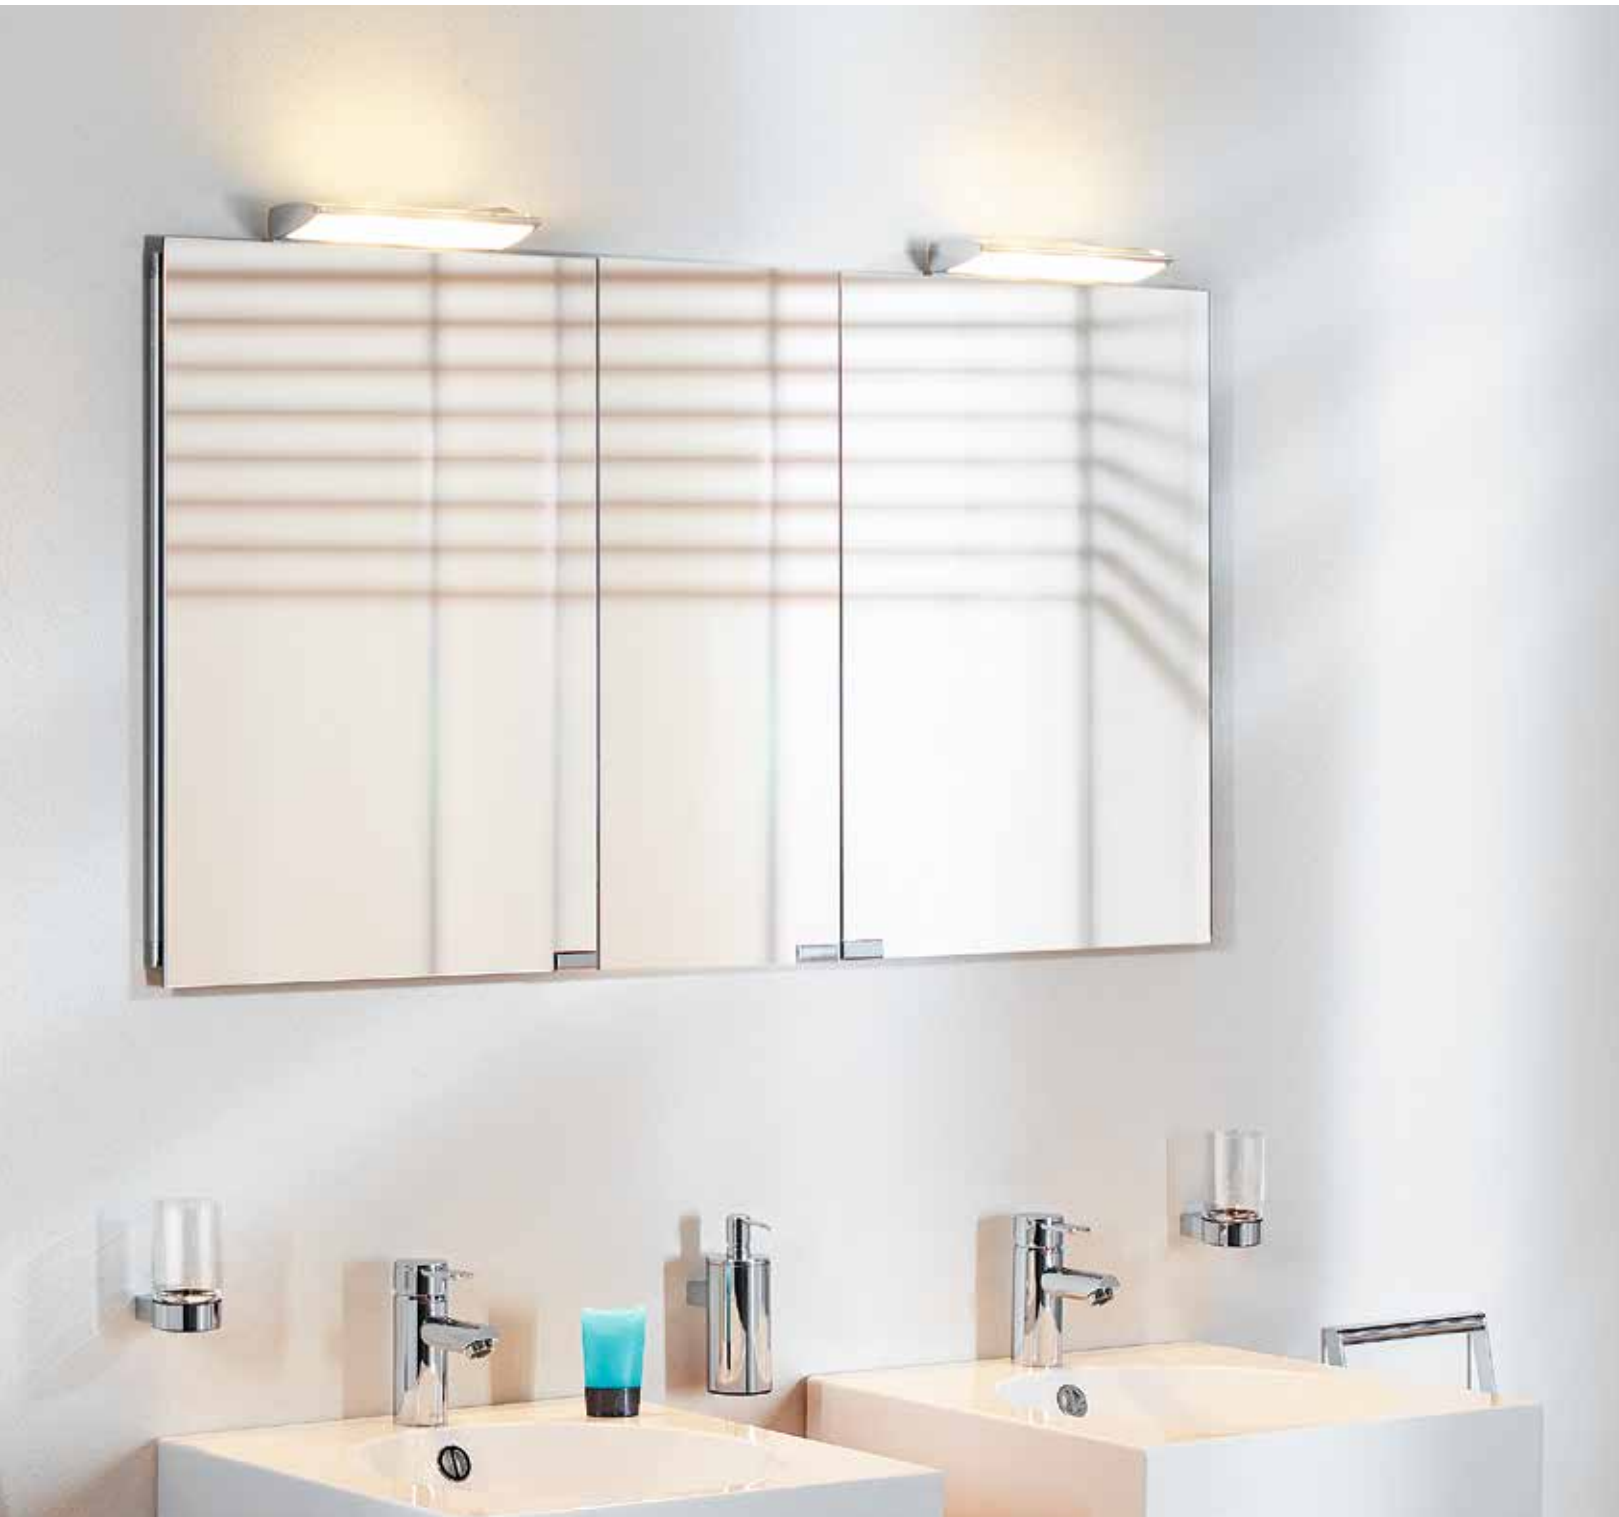

HIGHLIGHT AND MIRACLE OF ORGANISATION

The intelligent lighting concept, individually organisable storage space, and attractive design make ROYAL MATCH the universal mirror cabinet for every bathroom.

The classy design is accentuated by high quality aluminium edges. With its modern and rectangular design, which harmonizes with virtually any style, the ROYAL MATCH mirror cabinet – in widths of 650 mm, 800 mm, 1000 mm, 1200 mm or 1300 mm – is a visual highlight in any bathroom. The special thing about the lateral LED illumination is that it can be dimmed continuously with the electronic sensor switch, and as indirect source of light, ROYAL MATCH always creates a pleasant atmosphere in the bathroom.

Also the interior of the ROYAL MATCH mirror cabinet speaks for itself: Here, you can experience the comfort which is typical of KEUCO, such as an elegant glass rear wall, internal lighting, once you open the cupboard and sensibly placed electrical sockets. The central divider of the glass shelves allows one to adjust the heights of the glass shelves differently for the left and right sides, so one can organize things individually. The revolving mirror doors on both sides also offer a generous panorama-like view.

ROYAL INTEGRAL mirror cabinets are designed for recessed installation. The vertical light boxes that underline the sleek elegance of ROYAL INTEGRAL are a characteristic feature.

The high level of quality and the excellent workmanship of ROYAL INTEGRAL make it remarkable in every detail – for example the softly closing doors. ROYAL INTEGRAL is framed by a surrounding chrome strip which is available in two widths to adapt to different installation situations.

With its side lights, ROYAL METROPOL is a real eye-catcher on the wall. The upward-opening door reveals the likewise mirrored cabinet interior. Simply closer up: A laterally movable inside mirror is also mounted in front of the glass shelves and can be moved to in front of the face if need be.