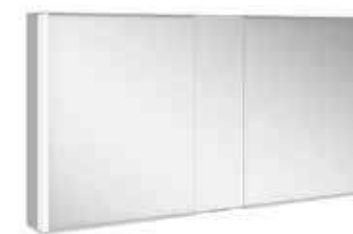

12805

12801 / 12802 / 12803

Mirror cabinet

2 hinged double sided crystal mirror doors
body: aluminium, silver anodized
rear panel in back-lacquered white glass
Operation:
control panel with capacitive touch sensor, optionally to be operated via the light switch
Illumination:
LED 2 x 12.5 watt,
light colour 4000 kelvin (neutral white), infinitely variable dimming
Features:
– 2 sockets (internal)
– 2 x 3 adjustable glass shelves
– interior lighting
Dimensions (w x h x d):
650 x 700 x 160 mm
800 x 700 x 160 mm
1000 x 700 x 160 mm

12804 / 12805

Mirror cabinet

2 hinged double sided crystal mirror doors, 1 fixed mirror unit (centric)
body: aluminium, silver anodized
rear panel in back-lacquered white glass
Operation:
control panel with capacitive touch sensor, optionally to be operated via the light switch
Illumination:
LED 2 x 12.5 watt,
light colour 4000 kelvin (neutral white), infinitely variable dimming
Features:
– 2 sockets (internal)
– 2 x 3 adjustable glass shelves
– interior lighting
Dimensions (w x h x d):
1200 x 700 x 160 mm
1300 x 700 x 160 mm