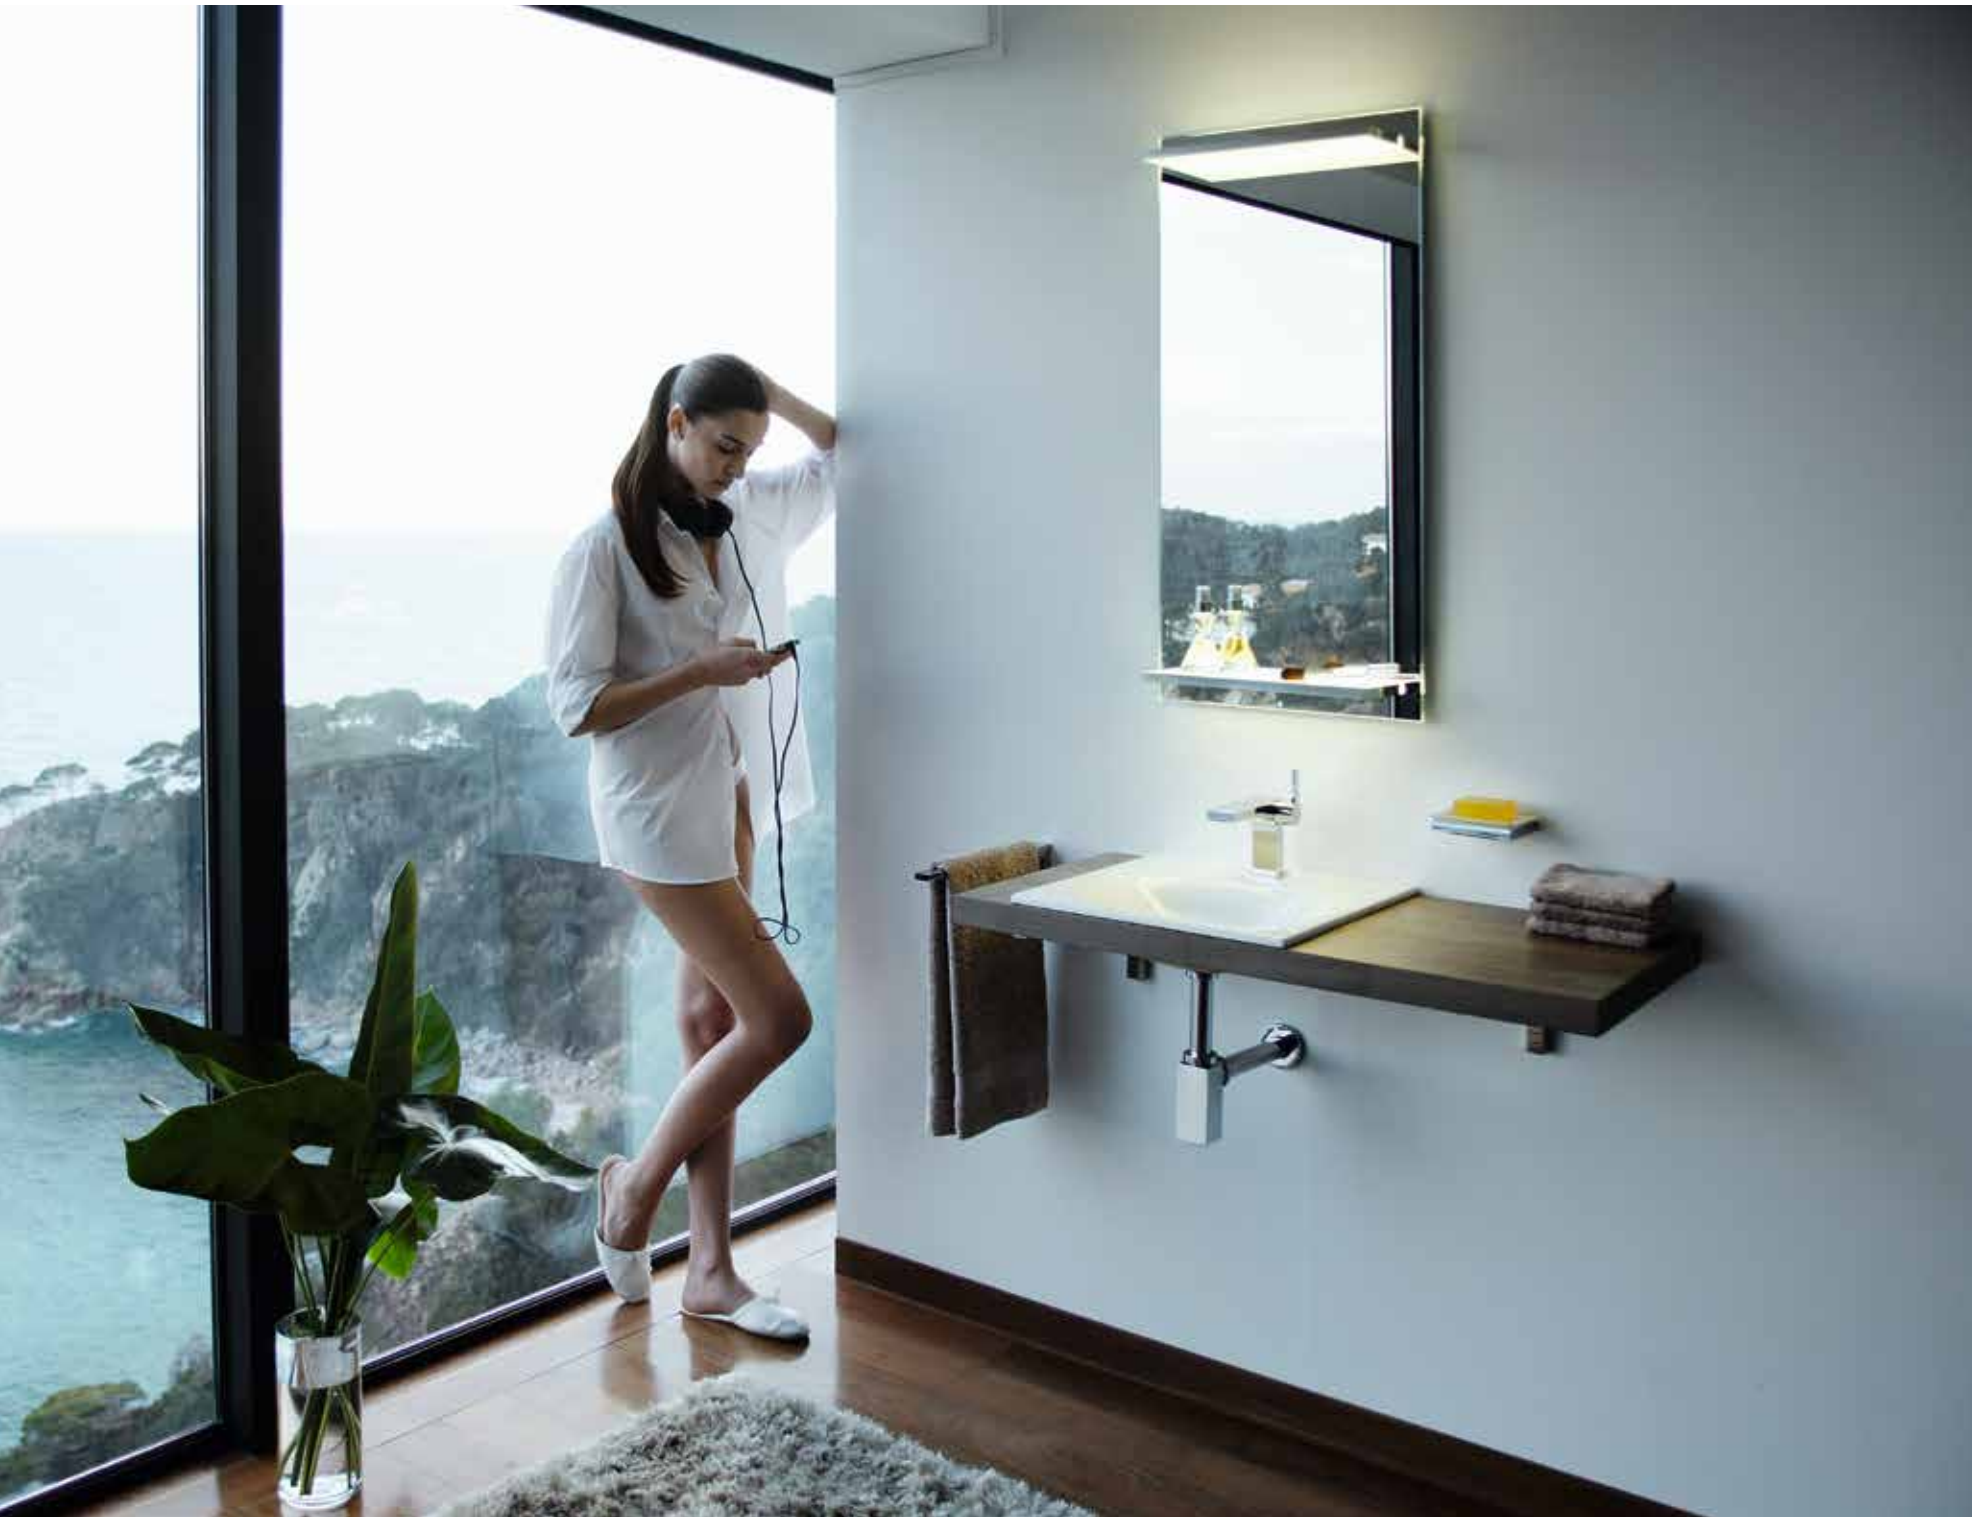

Basin mixer and towel holder EDITION 11

PURE DESIGN – THE LATEST TECHNOLOGY

The innovative illuminated mirrors are a special highlight. The EDITION 400 illuminated mirror presents itself with remarkably elegant slenderness and a surrounding aluminium edge. Customized dimensions are available on request. Its secret: A special light-conducting material conducts the light of the LED to the surface and provides the ideal lighting for the room or face at all times. With unobtrusive and intelligent sensor controls the light can be dimmed and the light colour altered in an infinite number of steps: From bright-white daylight for ideal, day-to-day beauty care, right to a warm-white light, ideal for perfect evening make-up or an atmospheric bathing ambience. Moreover in every light situation the LED lighting is glare-free and long lasting, and it also saves energy and is maintenance free.

But the EDITION 400 light mirror can do much more: It is optionally available with mirror heater, which is a practical feature that prevents the mirror from misting up after taking a shower. Of the highest technical standard, the sensor-controlled mirror heater switches off again automatically 20 minutes after being switched on.

PERFECTION FROM EVERY ANGLE

One special feature of the light mirrors of the EDITION 11 range are their lateral lights that can be freely positioned so that diffused light always shines on the face at the desired angle. At the same time, the intelligent lighting concept always provides individually adjustable, optimal illumination for your face.