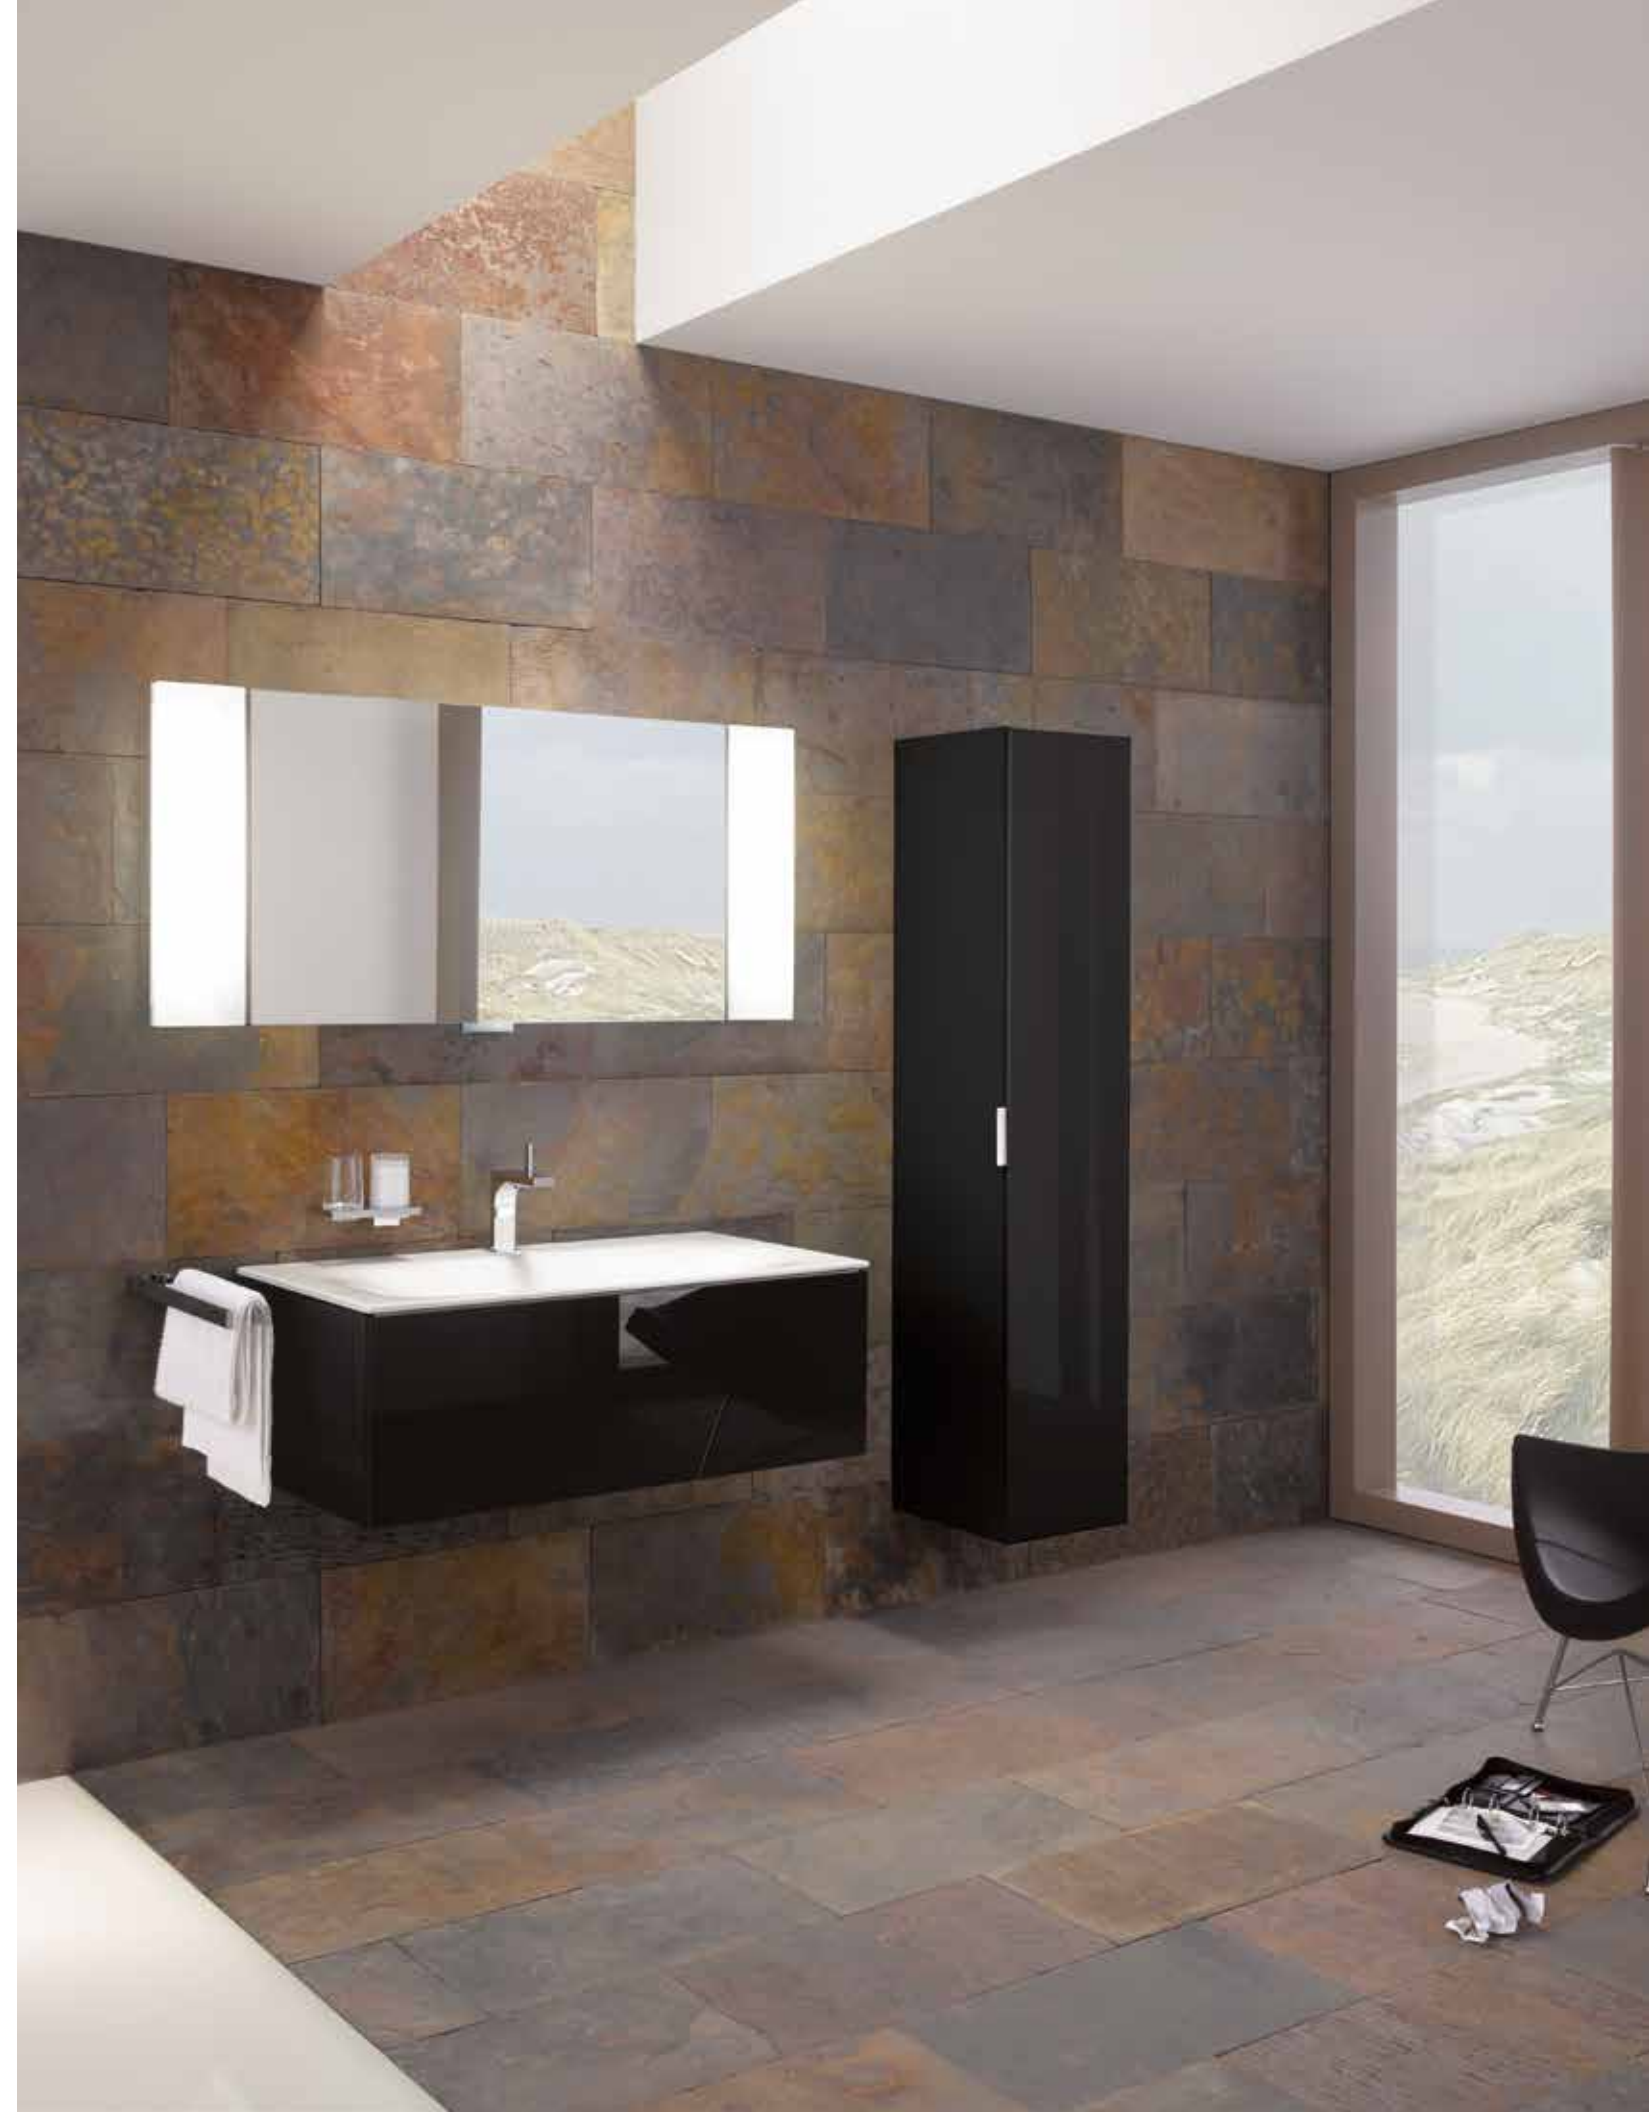

MIRROR CABINETS

BEAUTIFUL OUTSIDE, SMART INSIDE

THE MULTIFUNCTIONAL SPACE SAVER

Our passion for mirror cabinets has many causes. One of them is the fact they are veritable space savers. They create room for a large quantity of bathroom accessories, without robbing you of any precious space in the bathroom. This is where KEUCO has always had an eye for optimum convenience at the washbasin. Various height and width formats, various methods of opening – upwards or with one or several doors – vertical or horizontal lighting, mirrors inside and out, flexible interior features with numerous glass or aluminium shelves, and optionally with drawers and the ability to mount the mirror cabinet on or in the wall. With such an enormous range of possibilities, every wish can be granted.