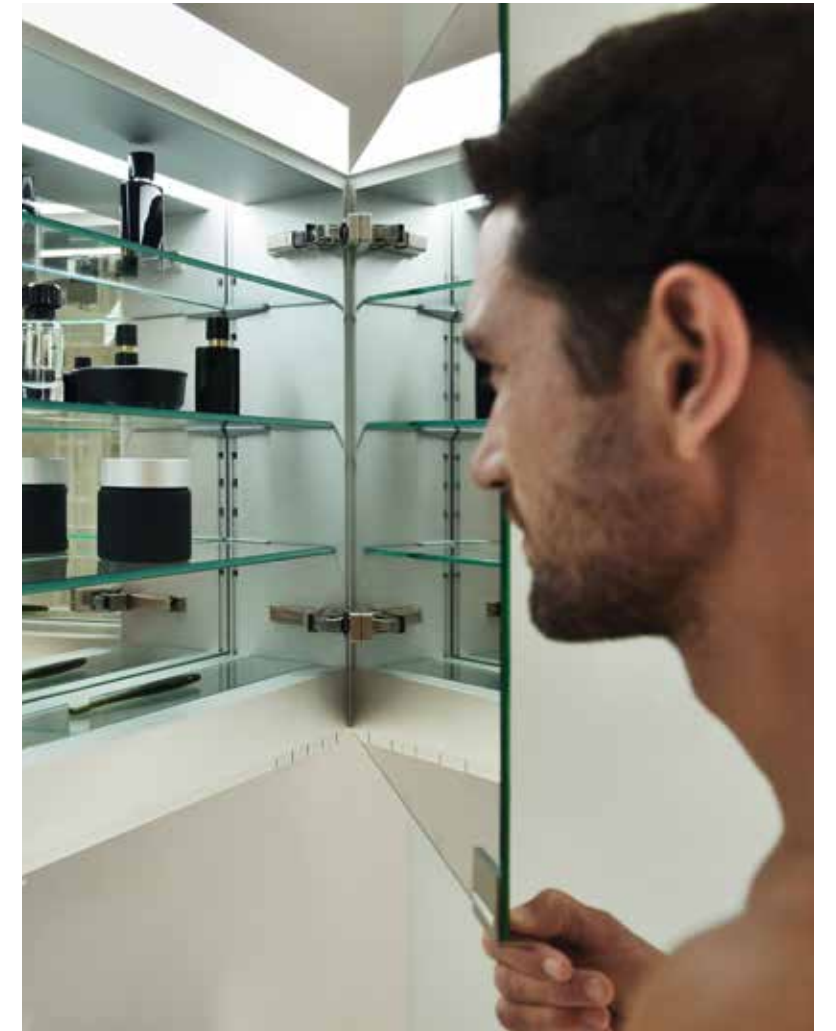

STORAGE SPACE MEETS LIGHT TECHNOLOGY

The EDITION 400 mirror cabinet impresses both due to its beauty and its function. The continuous setting of light intensity and light temperature, a consistent reflection of the back and insides of the door, the clear internal lighting, as well as lots of space with an extra storage compartment and integrated electrical sockets make the mirror cabinet a useful and sensual part of your bathroom.