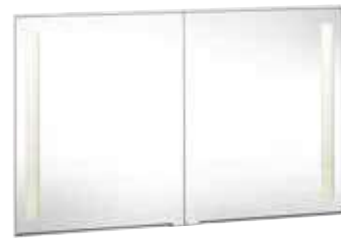

26012

26015
Mirror cabinet
for recessed mounting
2 hinged double-sided crystal mirror doors,
optionally with 8.5 or 15 mm wide edging strip
Lighting:
– fluorescent lamps (4 x 24 W T5)
Body: aluminium, silver anodized
Features:
– 1 pull switch
– 2 shaver sockets
– 8 variably adjustable glass shelves
Dimensions (w x h x d):
1498/1511 x 698/711 x 170 mm

26004/26014
Mirror cabinet
for recessed mounting
1 hinged double-sided crystal mirror door,
optionally opening either to the left or right,
optionally with 8.5 or 15 mm wide edging strip
without illumination
Body: aluminium, silver anodized
Features:
– 1 shaver socket
– 4 or 6 variably adjustable glass shelves
Dimensions (w x h x d):
448/461 x 698/ 711 x 170 mm
448/461 x 998/1011 x 170 mm

26006/26016
Mirror cabinet
for recessed mounting
1 hinged double-sided crystal mirror door,
optionally opening either to the left or right,
optionally with 8.5 or 15 mm wide edging strip
without illumination
Lighting:
– fluorescent lamps 2 x 14 W T5 (26006)
– fluorescent lamps 2 x 21 W T5 (26016)
optionally also without illumination
Body: aluminium, silver anodized
Features:
– 1 shaver socket
– 4 or 6 variably adjustable glass shelves
– optionally 1 pull switch
Dimensions (w x h x d):
598/611 x 698/ 711 x 170 mm
598/611 x 998/1011 x 170 mm

26009/26012
Mirror cabinet
for recessed mounting
2 hinged double-sided crystal mirror doors,
optionally with 8.5 or 15 mm wide edging strip
Lighting:
– fluorescent lamps (2 x 24 W T5)
Body: aluminium, silver anodized
Features:
– 1 pull switch
– 1 shaver socket
– 6 variably adjustable glass shelves
Dimensions (w x h x d):
898/ 911 x 698/711 x 170 mm
1198/1211 x 698/711 x 170 mm