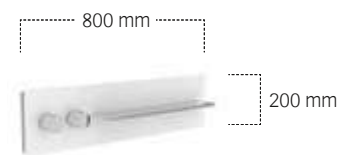

Glass colour variations

56161