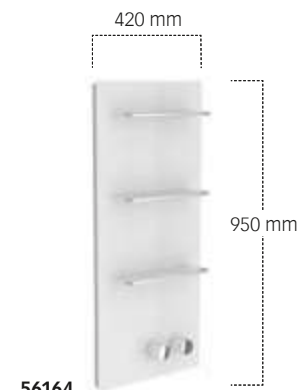

Glass colour variations

56164

56161
Shower and bathtub board with thermostat battery DN 20
Finish set for the regulation of 1 user handles as desired left or right complete with:
– Mounting frame
– Panel made of ESG glass, with frame and one shelf made of aluminium
– Knob for thermostat with safety cut-off at 38 °C
– Shut-off handle
Dimensions (w x h): 800 x 200 mm
(essential for installation: rough part article no. 56161 000071 to be ordered separately)

56164
Shower board with thermostat battery DN 20
Finish set for the regulation of 1 user handles right complete with:
– Mounting frame
– Panel made of ESG glass, with frame and three shelves made of aluminium
– Knob for thermostat with safety cut-off at 38 °C
– Shut-off handle
Dimensions (w x h): 420 x 950 mm
(essential for installation: rough part article no. 56161 000071 to be ordered separately)

56162
Shower and bathtub board with thermostat battery DN 20
Finish set for the regulation of 2 users handles as desired left or right complete with:
– Mounting frame
– Panel made of ESG glass, with frame and one shelf made of aluminium
– Knob for thermostat with safety cut-off at 38 °C
– Shut-off and adjustment handle
Dimensions (w x h): 800 x 200 mm
(essential for installation: rough part article no. 56162 000072 to be ordered separately)

56165
Shower board with thermostat battery DN 20
Finish set for the regulation of 2 users handles right complete with:
– Mounting frame
– Panel made of ESG glass, with frame and three shelves made of aluminium
– Knob for thermostat with safety cut-off at 38 °C
– Shut-off and adjustment handle
Dimensions (w x h): 420 x 950 mm
(essential for installation: rough part article no. 56162 000072 to be ordered separately)