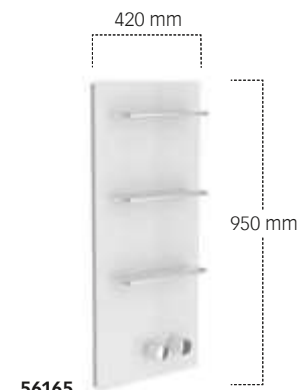

56165

56166

56080

51192

59993

59996

**56161**  
**Shower and bathtub board with thermostat battery DN 20**  
 Finish set for the regulation of 1 user handles as desired left or right complete with:  
 – Mounting frame  
 – Panel made of ESG glass, with frame and one shelf made of aluminium  
 – Knob for thermostat with safety cut-off at 38 °C  
 – Shut-off handle  
 Dimensions (w x h): 800 x 200 mm  
 (essential for installation: rough part article no. 56161 000071 to be ordered separately)

**56164**  
**Shower board with thermostat battery DN 20**  
 Finish set for the regulation of 1 user handles right complete with:  
 – Mounting frame  
 – Panel made of ESG glass, with frame and three shelves made of aluminium  
 – Knob for thermostat with safety cut-off at 38 °C  
 – Shut-off handle  
 Dimensions (w x h): 420 x 950 mm  
 (essential for installation: rough part article no. 56161 000071 to be ordered separately)