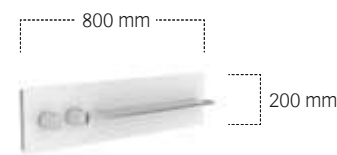

Glass colour variations

56162

56161
Shower and bathtub board with thermostat battery DN 20
Finish set for the regulation of 1 user handles as desired left or right complete with:
– Mounting frame
– Panel made of ESG glass, with frame and one shelf made of aluminium
– Knob for thermostat with safety cut-off at 38 °C
– Shut-off handle
Dimensions (w x h): 800 x 200 mm
(essential for installation: rough part article no. 56161 000071 to be ordered separately)

56164
Shower board with thermostat battery DN 20
Finish set for the regulation of 1 user handles right complete with:
– Mounting frame
– Panel made of ESG glass, with frame and three shelves made of aluminium
– Knob for thermostat with safety cut-off at 38 °C
– Shut-off handle
Dimensions (w x h): 420 x 950 mm
(essential for installation: rough part article no. 56161 000071 to be ordered separately)

56162
Shower and bathtub board with thermostat battery DN 20
Finish set for the regulation of 2 users handles as desired left or right complete with:
– Mounting frame
– Panel made of ESG glass, with frame and one shelf made of aluminium
– Knob for thermostat with safety cut-off at 38 °C
– Shut-off and adjustment handle
Dimensions (w x h): 800 x 200 mm
(essential for installation: rough part article no. 56162 000072 to be ordered separately)

56165
Shower board with thermostat battery DN 20
Finish set for the regulation of 2 users handles right complete with:
– Mounting frame
– Panel made of ESG glass, with frame and three shelves made of aluminium
– Knob for thermostat with safety cut-off at 38 °C
– Shut-off and adjustment handle
Dimensions (w x h): 420 x 950 mm
(essential for installation: rough part article no. 56162 000072 to be ordered separately)