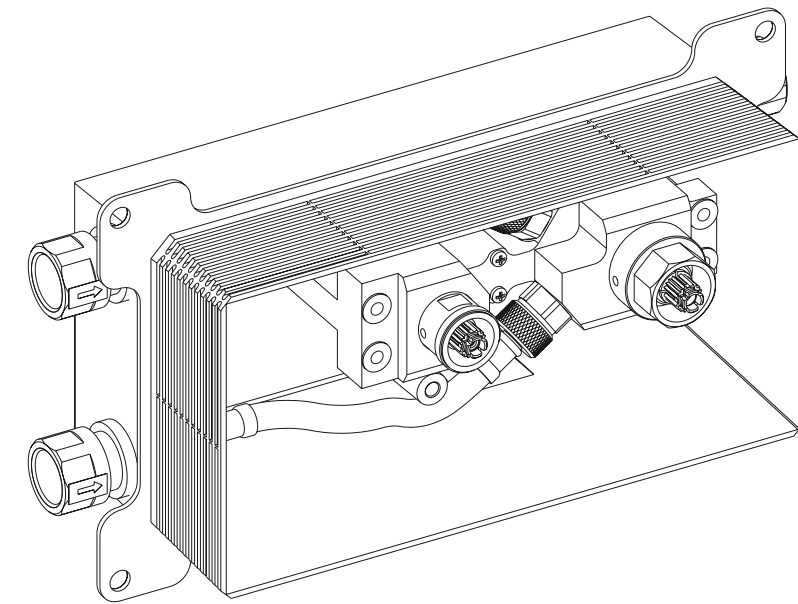

# INNOVATIVE TECHNOLOGY IN AN ELEGANT SETTING

The essentials are invisible to the eye: In the wall, too, the fitting offers the installer new technical features. The basis is KEUCO's innovative concealed box. The special custom-developed installation unit makes installation of the meTime\_spa fitting convenient, reliable and precise. Thanks to the flexible pipes and the movable installation unit, tolerances which can come into play during installation can be perfectly compensated for during the fine installation work for the glass plate.