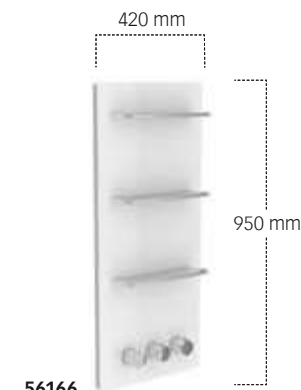

56165

56166

56080

51192

59993

59996

**56161**  
**Shower and bathtub board with thermostat battery DN 20**  
 Finish set for the regulation of 1 user handles as desired left or right complete with:  
 – Mounting frame  
 – Panel made of ESG glass, with frame and one shelf made of aluminium  
 – Knob for thermostat with safety cut-off at 38 °C  
 – Shut-off handle  
 Dimensions (w x h): 800 x 200 mm  
 (essential for installation: rough part article no. 56161 000071 to be ordered separately)