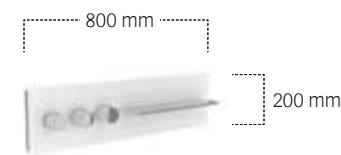

Glass colour variations

56163

56161
Shower and bathtub board with thermostat battery DN 20
Finish set for the regulation of 1 user handles as desired left or right complete with:
– Mounting frame
– Panel made of ESG glass, with frame and one shelf made of aluminium
– Knob for thermostat with safety cut-off at 38 °C
– Shut-off handle
Dimensions (w x h): 800 x 200 mm
(essential for installation: rough part article no. 56161 000071 to be ordered separately)

56164
Shower board with thermostat battery DN 20
Finish set for the regulation of 1 user handles right complete with:
– Mounting frame
– Panel made of ESG glass, with frame and three shelves made of aluminium
– Knob for thermostat with safety cut-off at 38 °C
– Shut-off handle
Dimensions (w x h): 420 x 950 mm
(essential for installation: rough part article no. 56161 000071 to be ordered separately)

56162
Shower and bathtub board with thermostat battery DN 20
Finish set for the regulation of 2 users handles as desired left or right complete with:
– Mounting frame
– Panel made of ESG glass, with frame and one shelf made of aluminium
– Knob for thermostat with safety cut-off at 38 °C
– Shut-off and adjustment handle
Dimensions (w x h): 800 x 200 mm
(essential for installation: rough part article no. 56162 000072 to be ordered separately)

56165
Shower board with thermostat battery DN 20
Finish set for the regulation of 2 users handles right complete with:
– Mounting frame
– Panel made of ESG glass, with frame and three shelves made of aluminium
– Knob for thermostat with safety cut-off at 38 °C
– Shut-off and adjustment handle
Dimensions (w x h): 420 x 950 mm
(essential for installation: rough part article no. 56162 000072 to be ordered separately)