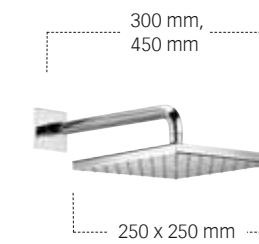

53086/53088