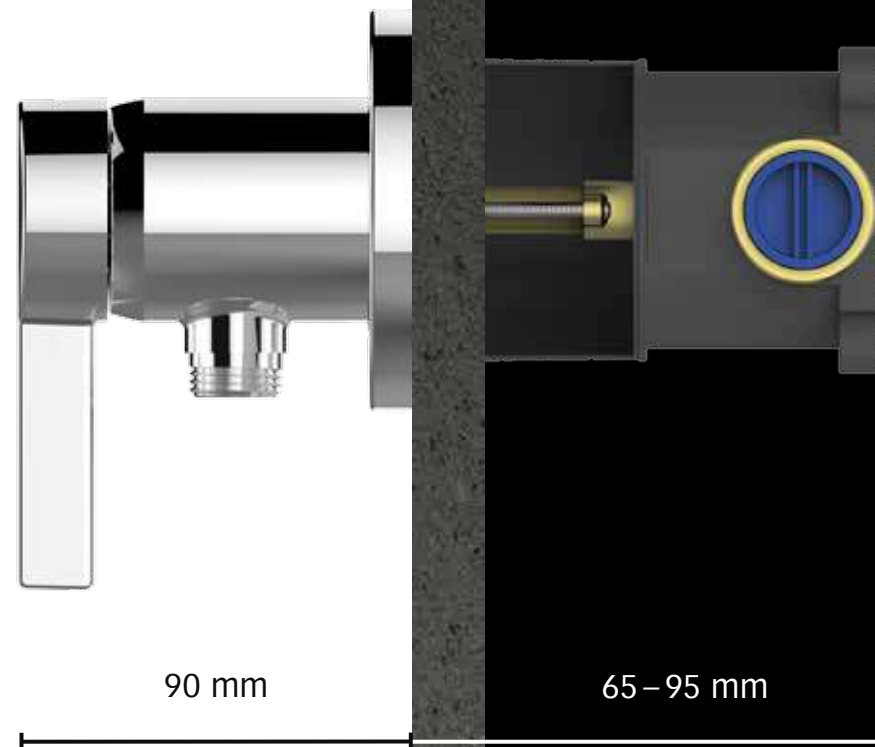

Brilliant in front of and behind the wall

The special thing about the IXMO SOLO module is its small and uniform dimensions. It always projects out exactly 90 mm from the wall. The diameter or the edge length in the round or rectangular decor disc alternatives is also 90 mm.

The in-wall installation unit can be installed without difficulty in thin walls or during subsequent modernisation work. What makes this possible is the minimum installation depth of 65 mm. And thanks to the intelligent depth-compensation feature, it can be flexibly adjusted by any amount from **65 to 95 mm**.

But IXMO SOLO has even more beneficial features: At any time the water temperature and flow rate can be adjusted as needed. That saves energy and money. On top of that the IXMO SOLO is extremely easy to clean, because everything is contained in only one element on the wall.

59552

Set consisting of:

– Single-lever mixer with wall outlet for shower hose DN 15

Mixing cartridge with ceramic sealing gaskets, temperature limiter and flow rate limiter, wall outlet for shower hose intrinsically safe against backflow in accordance with DIN EN 1717, 90 mm projection

Finish set consisting of:
Lever, sleeve, decor disc (round or rectangular), installation unit and wall outlet for shower hose

– In-wall installation unit for single-lever mixer with wall outlet for shower hose DN 15

Rough part for recessed installation, installation depth 65-95 mm

Classification according to noise group I and flow rate class A

51187

Shower set

consisting of:

- 900 mm rail with sliding bracket for shower head, height adjustment with handle, tilt angle adjustable to any position
- Hand shower with normal jet
- 1600 mm shower hose
- Tile compensation plate (5 mm)

51587

Shower set

consisting of:

- 900 mm rail with sliding bracket for shower head, height adjustment with handle, tilt angle adjustable to any position
- Hand shower with normal, soft and massage jet
- 1600 mm shower hose
- Tile compensation plate (5 mm)

59587

Shower set

consisting of:

- 800 mm rail with sliding bracket for shower head, height adjustment with handle, tilt angle adjustable to any position
- Hand shower with normal jet
- 1600 mm shower hose
- Tile compensation plate (5 mm)

Find out more about IXMO and visit our online planner at www.ixmo.de