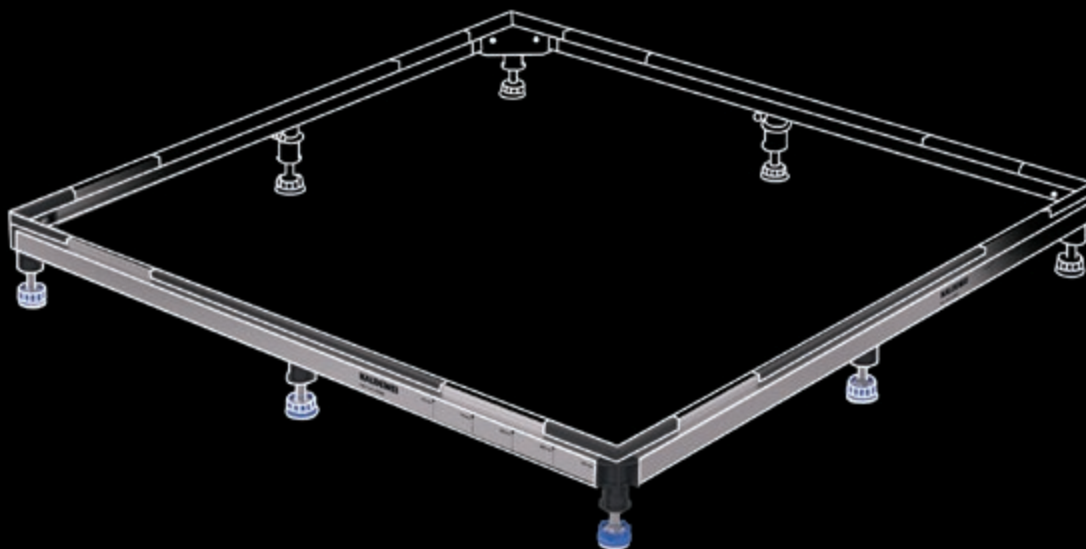

FR 5300 FLEX/FLEX PLUS LEG FRAME

FOR PERFECT SHOWERING PLEASURE: THE PERFECTED SHOWER SURFACE INSTALLATION.

Our leg frames have always allowed for clean, precise work. Nonetheless we have continued to optimise them, focusing on simplified installation so that now, for instance, the height can be adjusted from above. Size markings on the frame do away with the time-

consuming measurement of shower and aluminium profiles. Two models of these optimised leg frames are available: the FR 5300 FLEX and the FR 5300 FLEX PLUS with additional kit.

IMPROVED IN THE DETAIL

The size markings on the aluminium profile make it easier to cut the leg frame to the desired size.