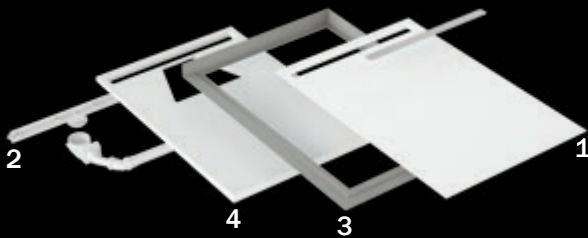

THE SYSTEM SOLUTION

The fully pre-assembled system is at the heart of the concept study. The components are already connected as part of the 4-in-1 system and can be installed imme-

diately. Depending on the design and installation conditions, the NEXSYS can be combined with different design panels and waste fittings.

NEXSYS – THE ASSEMBLY

The system consists of a flat shower surface made of KALDEWEI steel enamel, waste channel, sealing for all of the important installation options, and a support element. The support element with integrated slope ensures optimal and safe water run-off without the need to make an elaborate sloping screed.