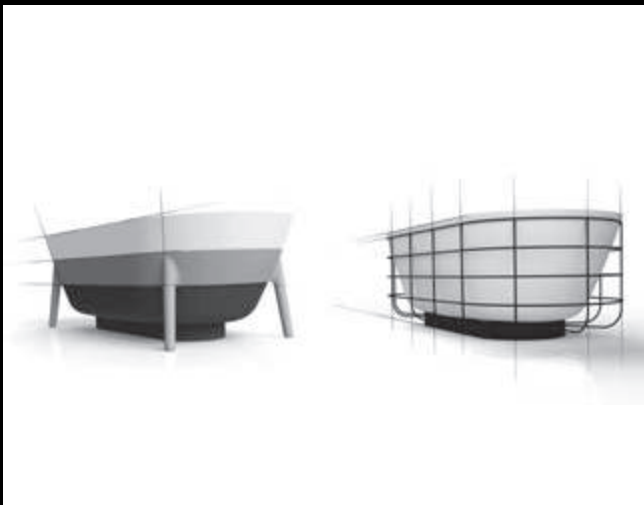

Franz Kaldewei