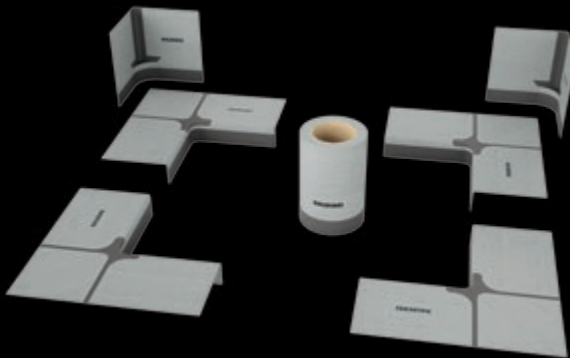

SEALING KIT FLOOR-LEVEL

The complete sealing system for floor-level KALDEWEI shower systems consists of an insulation strip, corner profiles for wall corners and multipurpose wall/floor corners.