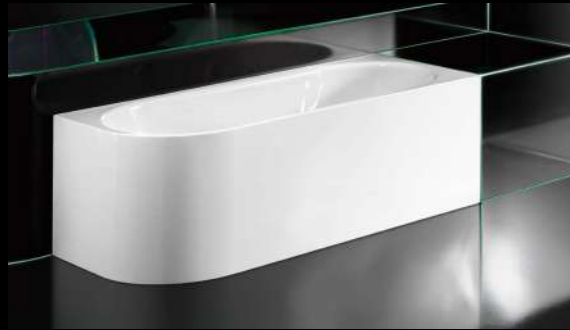

DESIGN

KALDEWEI MEISTERSTÜCKE aim to make your bathroom into a unique place. And that's another reason why they can be placed anywhere in the bathroom. Be it freestanding, wall-mounted or in a corner – they can fulfil just about any wish. In keeping with this thinking, we offer special versions of our MEISTERSTÜCKE with two or three-sided trim. The exquisite look is retained: fully-enamelled and seamless. This means that even those models that are not freestanding still preserve their clean-cut, minimalist lines.

DESIGN

Phoenix Design. The freestanding MEISTERSTÜCK ASYMMETRIC DUO is truly eye-catching. The seamless bathtub with overflow knob and flush-fitting built-in outflow are made of fine KALDEWEI steel enamel, and transform a bathroom into your very own bathing oasis. The

generous surround provides space for fittings or bathroom paraphernalia. It represents a harmonious transition between the bathtub cladding and the fluid interior shape.

MODEL	MODEL NO.	VERSION	LENGTH (cm)	WIDTH (cm)	DEPTH (cm)	VOLUME (litres*)
MEISTERSTÜCK CENTRO DUO 1	1129	Corner installation left (two-sided)	170	75	47	156
	1136		180	80	47	195
	1130	Corner installation right (two-sided)	170	75	47	156
	1137		180	80	47	195
MEISTERSTÜCK CENTRO DUO 2	1131	Front wall installation (three-sided)	170	75	47	156
	1135		180	80	47	195

* 70 litres displacement on average

MODEL	MODEL NO.	VERSION	LENGTH (cm)	WIDTH (cm)	DEPTH (cm)	VOLUME (litres*)
MEISTERSTÜCK ASYMMETRIC DUO¹	1740	Freestanding	170	80	42	123
	1742		180	90	42	163

¹ Discontinued in 2018. Delivery subject to availability.