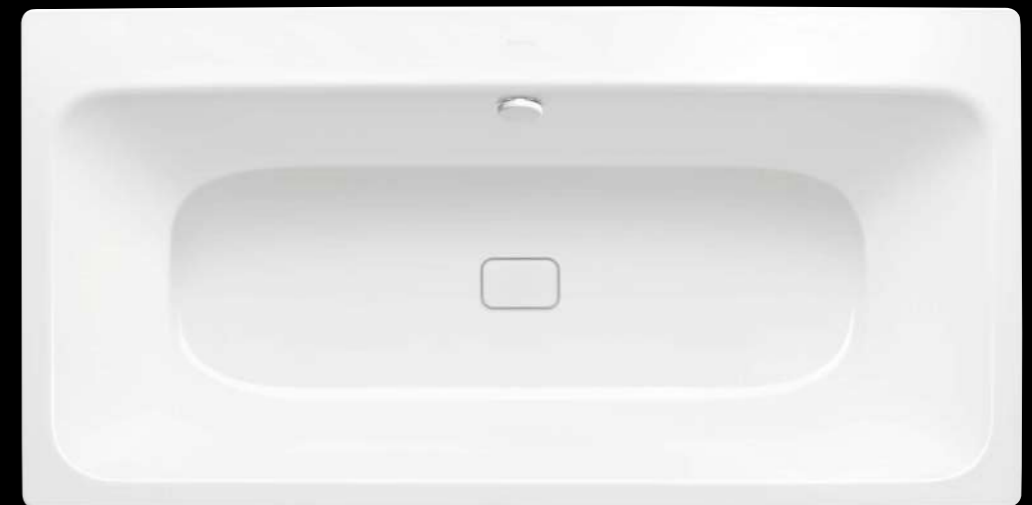

MEISTERSTÜCK ASYMMETRIC DUO
(Model No. 1740) in alpine white

MODEL	MODEL NO.	VERSION	LENGTH (cm)	WIDTH (cm)	DEPTH (cm)	VOLUME (litres*)
MEISTERSTÜCK CENTRO DUO 1	1129	Corner installation left (two-sided)	170	75	47	156
	1136		180	80	47	195
	1130	Corner installation right (two-sided)	170	75	47	156
	1137		180	80	47	195
MEISTERSTÜCK CENTRO DUO 2	1131	Front wall installation (three-sided)	170	75	47	156
	1135		180	80	47	195

* 70 litres displacement on average

MODEL	MODEL NO.	VERSION	LENGTH (cm)	WIDTH (cm)	DEPTH (cm)	VOLUME (litres*)
MEISTERSTÜCK ASYMMETRIC DUO¹	1740	Freestanding	170	80	42	123
	1742		180	90	42	163

¹ Discontinued in 2018. Delivery subject to availability.