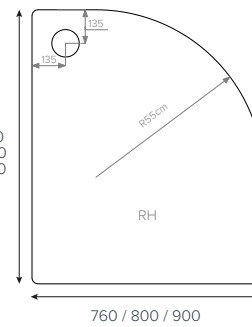

JTFUSION™
Rectangle

- ⑥ 1700x700mm
- ⑥ 1700x760mm
- ⑥ 1700x800mm
- ⑥ 1700x900mm ■●
- ⑥ 1800x800mm ■

JTFUSION™
Quadrant

- ① 800x800mm ■●
- ① 900x900mm ■●
- ① 1000x1000mm

LH

RH

JTFUSION™
Offset Quadrant

- ② 900x760mm
- ② 1000x800mm
- ② 1200x800mm
- ② 1200x900mm