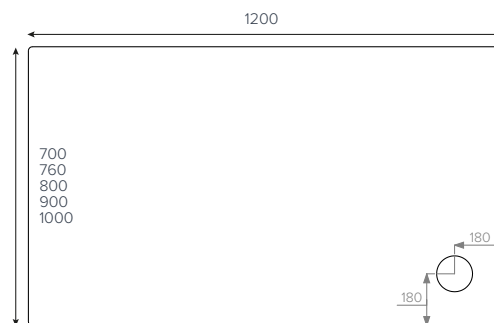

JTULTRACAST™
Rectangle

1200x700mm ■
1200x760mm ■
1200x800mm ■
1200x900mm ■
1200x1000mm