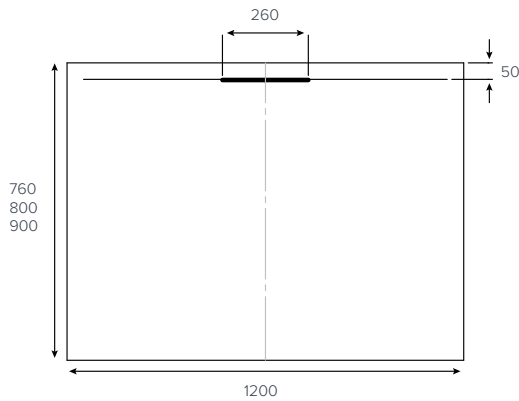

EVOLVED™
Quadrant

800x800mm
900x900mm

EVOLVED™
Square

760x760mm
800x800mm
900x900mm

EVOLVED™
Rectangle

1000x760mm
1000x800mm

EVOLVED™
Rectangle

1200x760mm
1200x800mm
1200x900mm

EVOLVED™
Rectangle

1400x800mm
1400x900mm
1500x800mm
1600x800mm

EVOLVED™
Rectangle

1700x800mm
1800x800mm

EVOLVED™
Rectangle
End Waste

1700x800mm

Colour availability

Side Profile