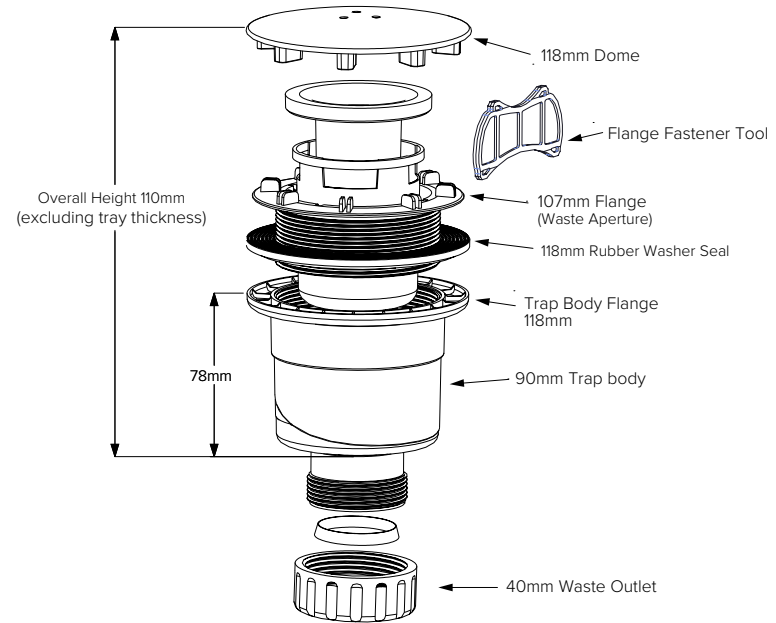

JTVERTICAL™ 90mm WASTE

Intelligent water removal

A 90mm vertical waste designed to help assist the water dispersal where the fall for the waste pipe cannot be achieved. Conforms to BS EN 274-1:2002, is made from recycled plastic, carries away 48 litres of water a minute and features an easily removable dome for cleaning.