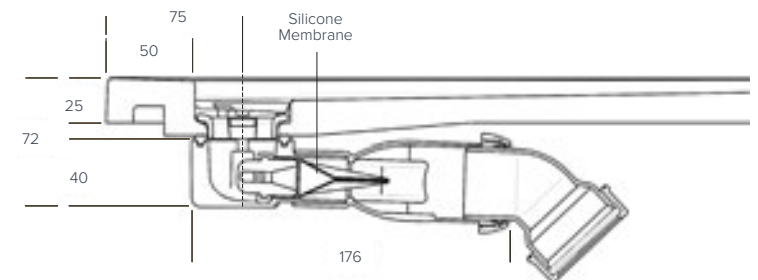

EVOLVED™
Rectangle

1400x800mm
1400x900mm
1500x800mm
1600x800mm

EVOLVED™
Rectangle

1700x800mm
1800x800mm

EVOLVED™
Rectangle
End Waste

1700x800mm

Colour availability

Side Profile

Waste

Waste & Tray

- 13 set sizes
- Non-slip ergonomic surface (UNE-EN Class 2)
- Recyclable
- Award winning
- Anti-bacterial
- A bespoke service to create your ultimate showering statement
- Full installation equipment included and installation video available at just-trays.com
- Colour matched grill (available at an additional cost)
- 25 year guarantee
- 30mm high, 15mm fall to waste