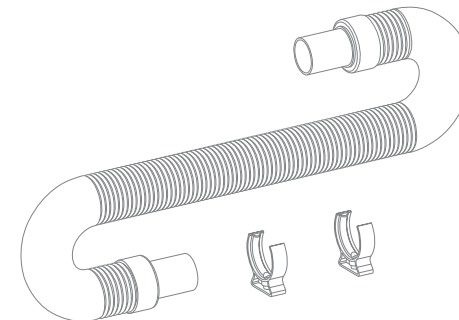

JTFLEXI-FIX™

Flexible water-proofing solutions

The patented **JTFlexi-Fix™** is the perfect solution should a flat top tray be the only option. Complete with all the added benefits of a tiling upstand, the easy-application tape is self-adhesive, wraps around corners in one piece and creates a watertight seal that accommodates vertical movement of at least 15mm. Available in 3.2 metre lengths.

JTFLOW™ FLEXI-HOSE

Simple, quick and straight forward

This truly flexible solution is designed to make installation easier. The Flexi-Hose eliminates the need for complex plumbing, untidy pipe work and elbow joints.