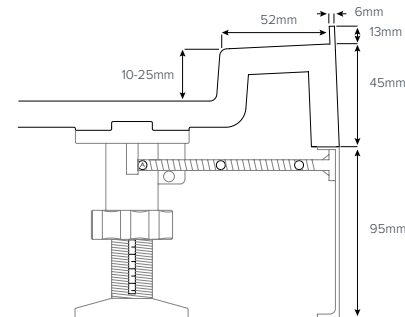

JTFUSION™
Leg Cross Section