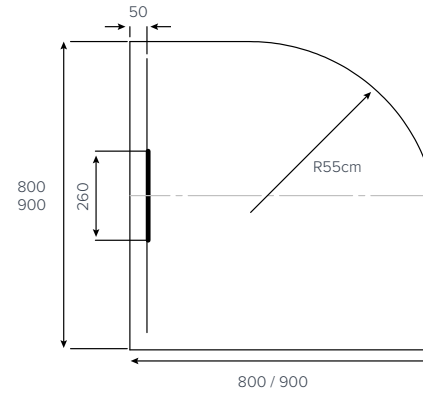

- Award Winning
- 3 installation options - recessed, flat to floor or on legs
- A uniquely designed 25mm high tray
- Available in square, rectangle and quadrant
- 17 sizes available with additional sizes throughout 2017
- ABS capped acrylic stone resin, double skinned for extra strength
- Available in five exclusive colours plus gloss and matt white
- Installs flat to floor or on legs with an Evolved™ by JT riser kit option available
- Easy fit legs for quick installation
- Wirquin manufactured waste with a five year guarantee
- **JT** 25 year guarantee on the tray
- **JT**Anti-Slip™ option available

EVOLVED™
Quadrant

800x800mm
900x900mm