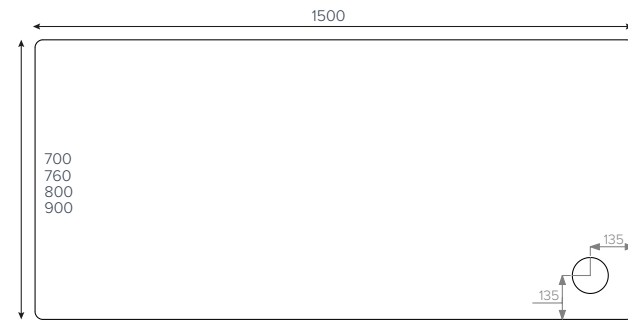

JTFUSION™
Rectangle

- ⑥ 1500x700mm ■●
- ⑥ 1500x760mm ■
- ⑥ 1500x800mm ■
- ⑥ 1500x900mm ■●