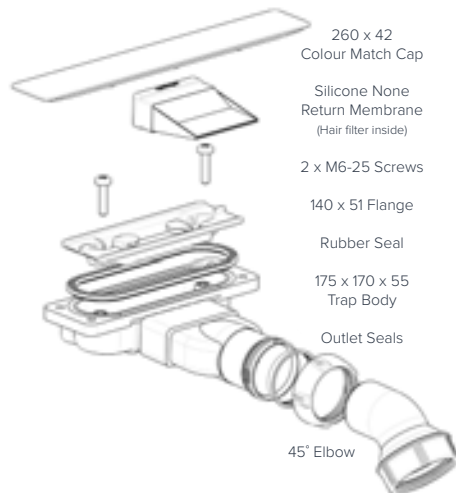

EVOLVED™
Rectangle

1400x800mm
1400x900mm
1500x800mm
1600x800mm

EVOLVED™
Rectangle

1700x800mm
1800x800mm

EVOLVED™
Rectangle
End Waste

1700x800mm

Colour availability

Side Profile

Waste

Waste & Tray

- 13 set sizes
- Non-slip ergonomic surface (UNE-EN Class 2)
- Recyclable
- Award winning
- Anti-bacterial
- A bespoke service to create your ultimate showering statement
- Full installation equipment included and installation video available at just-trays.com
- Colour matched grill (available at an additional cost)
- 25 year guarantee
- 30mm high, 15mm fall to waste