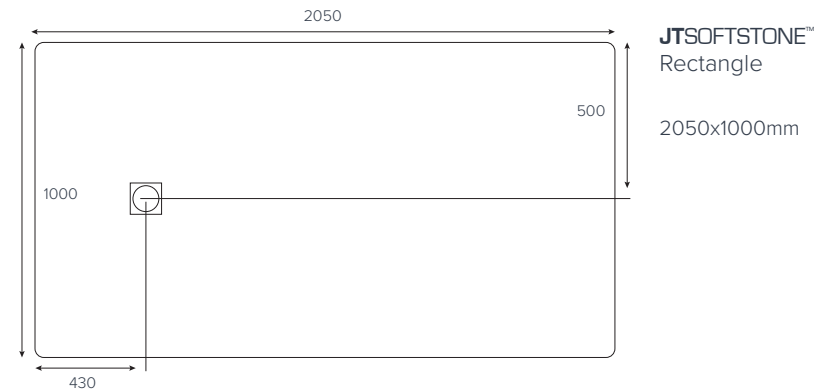

- 13 set sizes
- Non-slip ergonomic surface (UNE-EN Class 2)
- Recyclable
- Award winning
- Anti-bacterial
- A bespoke service to create your ultimate showering statement
- Full installation equipment included and installation video available at just-trays.com
- Colour matched grill (available at an additional cost)
- 25 year guarantee
- 30mm high, 15mm fall to waste