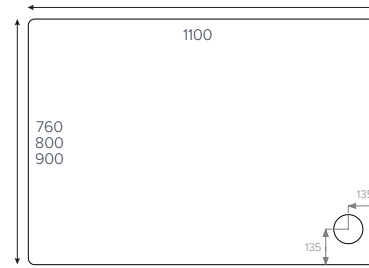

- ③ 1100x760mm
- ③ 1100x800mm ■
- ③ 1100x900mm

JTFUSION™ Rectangle