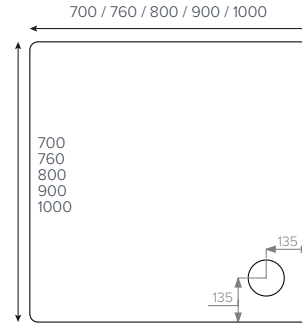

- Available with a concealed waste option
- 48 size options available in square, rectangle, quadrant and offset quadrant
- Installs flat to floor or on legs with a **JTFusion™** riser kit (available as an optional extra)
- Includes **JT90mm Waste™**
- Available with upstands
- **JTAnti-Slip™** available
- 25 year guarantee

JTFUSION™
Square

- ③ 700x700mm ■●
- ③ 760x760mm ■●
- ③ 800x800mm ■●
- ③ 900x900mm ■●
- ⑥ 1000x1000mm