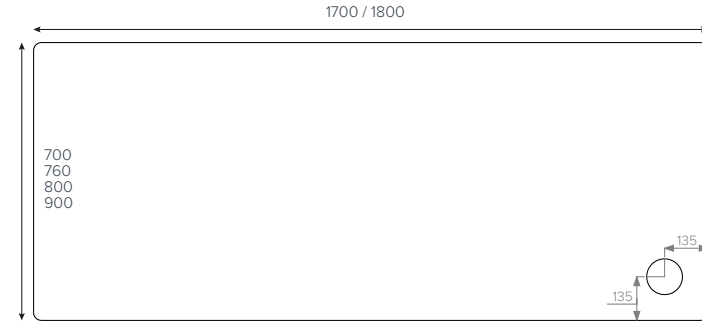

JTFUSION™
Rectangle

- ⑥ 1400x700mm
- ⑥ 1400x800mm ■▲
- ⑥ 1400x900mm ■●

JTFUSION™
Rectangle

- ⑥ 1500x700mm ■●
- ⑥ 1500x760mm ■
- ⑥ 1500x800mm ■
- ⑥ 1500x900mm ■●

JTFUSION™
Rectangle

- ⑥ 1600x700mm ■●
- ⑥ 1600x760mm
- ⑥ 1600x800mm ■
- ⑥ 1600x900mm ■●