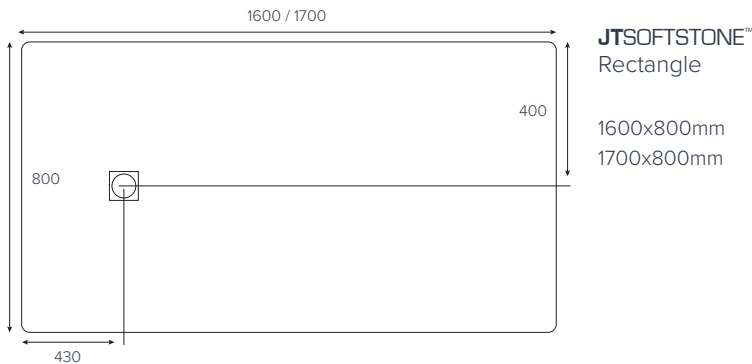

- 13 set sizes
- Non-slip ergonomic surface (UNE-EN Class 2)
- Recyclable
- Award winning
- Anti-bacterial
- A bespoke service to create your ultimate showering statement
- Full installation equipment included and installation video available at just-trays.com
- Colour matched grill (available at an additional cost)
- 25 year guarantee
- 30mm high, 15mm fall to waste