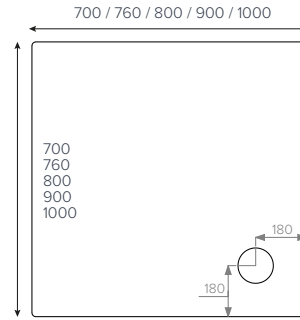

- Available in square, rectangle, quadrant and offset quadrant
- 39 size options
- Integrated 13mm tiling upstand option available
- 50mm waste outlet
- **JTAnti-Slip™** available
- 25 year guarantee

JTULTRACAST™
Square

700x700mm ■
760x760mm ■
800x800mm ■
900x900mm ■
1000x1000mm ■