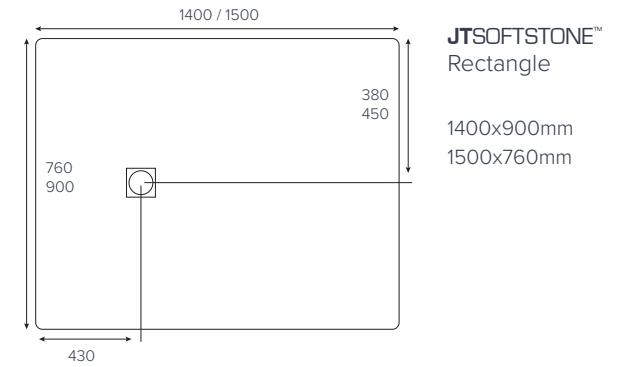

EVOLVED™
Quadrant

800x800mm
900x900mm

EVOLVED™
Square

760x760mm
800x800mm
900x900mm

EVOLVED™
Rectangle

1000x760mm
1000x800mm

EVOLVED™
Rectangle

1200x760mm
1200x800mm
1200x900mm

EVOLVED™
Rectangle

1400x800mm
1400x900mm
1500x800mm
1600x800mm

EVOLVED™
Rectangle

1700x800mm
1800x800mm

EVOLVED™
Rectangle
End Waste

1700x800mm

Colour availability

Side Profile

Waste

Waste & Tray

- 13 set sizes
- Non-slip ergonomic surface (UNE-EN Class 2)
- Recyclable
- Award winning
- Anti-bacterial
- A bespoke service to create your ultimate showering statement
- Full installation equipment included and installation video available at just-trays.com
- Colour matched grill (available at an additional cost)
- 25 year guarantee
- 30mm high, 15mm fall to waste