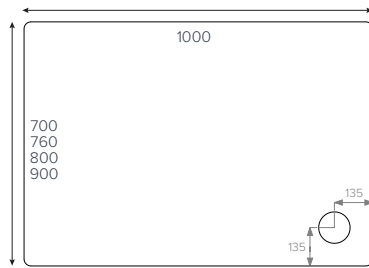

JTFUSION™ Rectangle