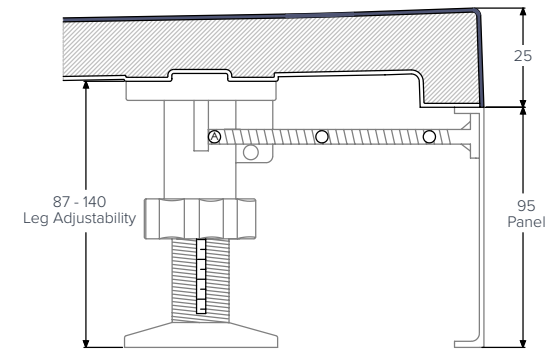

EVOLVED™
Quadrant

800x800mm
900x900mm

EVOLVED™
Square

760x760mm
800x800mm
900x900mm

EVOLVED™
Rectangle

1000x760mm
1000x800mm

EVOLVED™
Rectangle

1200x760mm
1200x800mm
1200x900mm

EVOLVED™
Rectangle

1400x800mm
1400x900mm
1500x800mm
1600x800mm

EVOLVED™
Rectangle

1700x800mm
1800x800mm

EVOLVED™
Rectangle
End Waste

1700x800mm

Colour availability

Side Profile

Waste

Waste & Tray

- 13 set sizes
- Non-slip ergonomic surface (UNE-EN Class 2)
- Recyclable
- Award winning
- Anti-bacterial
- A bespoke service to create your ultimate showering statement
- Full installation equipment included and installation video available at just-trays.com
- Colour matched grill (available at an additional cost)
- 25 year guarantee
- 30mm high, 15mm fall to waste