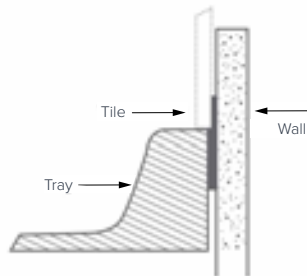

JTFLEXI-FIX™

Flexible water-proofing solutions

The patented **JTFlexi-Fix™** is the perfect solution should a flat top tray be the only option. Complete with all the added benefits of a tiling upstand, the easy-application tape is self-adhesive, wraps around corners in one piece and creates a watertight seal that accommodates vertical movement of at least 15mm. Available in 3.2 metre lengths.