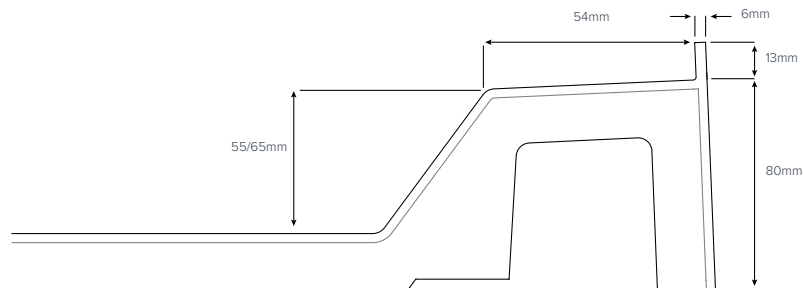

JTULTRACAST™
Quadrant

- 800x800mm ■
- 900x900mm ■
- 1000x1000mm ●

JTULTRACAST™
Offset Quadrant

- 900x760mm
- 900x800mm
- 1000x800mm
- 1200x800mm
- 1200x900mm

Key

- Available with Upstands
- Upstands only

We recommend these trays are installed
with a JTFlow™ 50mm waste