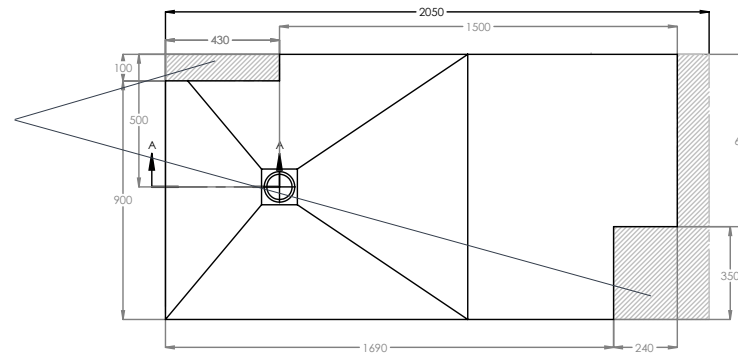

Size bands

- A. 1200x900mm
- B. 1600x800mm
- C. 2050x1000mm

JTSOFTSTONE™

Bespoke example

Cross-hatched areas indicate the areas of standard size that will be cut off to create your required bespoke size.

JTSOFTSTONE™ Installation kit contents