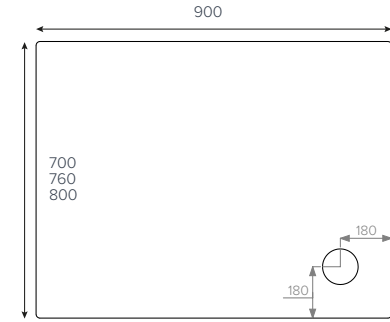

JTMERLIN™
Rectangle

- 900x700mm ■
- 900x760mm ■
- 900x800mm ■