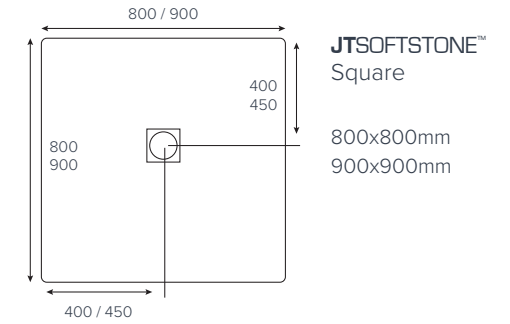

- 13 set sizes
- Non-slip ergonomic surface (UNE-EN Class 2)
- Recyclable
- Award winning
- Anti-bacterial
- A bespoke service to create your ultimate showering statement
- Full installation equipment included and installation video available at just-trays.com
- Colour matched grill (available at an additional cost)
- 25 year guarantee
- 30mm high, 15mm fall to waste