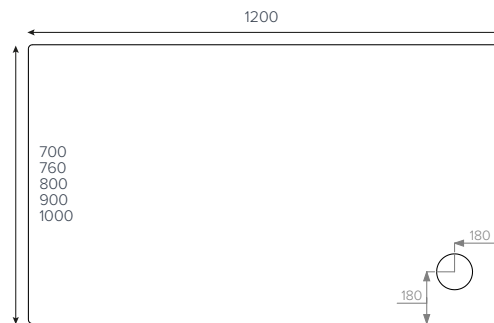

JTMERLIN™
Rectangle

- 1200x700mm ■
- 1200x760mm ■
- 1200x800mm ■
- 1200x900mm ■
- 1200x1000mm