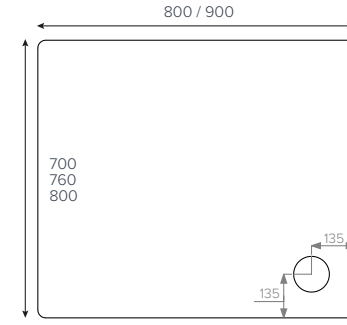

JTFUSION™
Rectangle

- ③ 800x700mm ■●
- ③ 900x700mm ■●
- ③ 900x760mm ■▲
- ③ 900x800mm ■●

JTFUSION™ Rectangle

- ③ 1000x700mm ■●
- ③ 1000x800mm ■●
- ③ 1000x760mm
- ③ 1000x900mm ■●