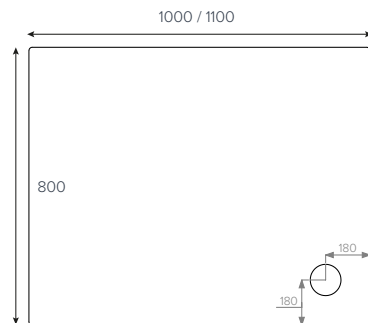

JTMERLIN™
Rectangle

- 1000x800mm ■
- 1100x800mm ■