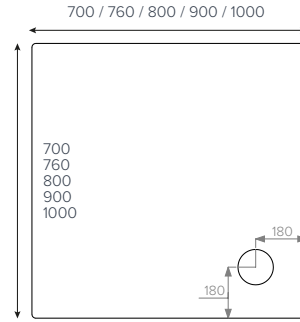

- Available in square, rectangle, quadrant and offset quadrant
- 39 size options
- Integrated 13mm tiling upstand option available
- 50mm waste outlet
- Supplied with leg set and easy-to-fit loose panels with unique fastening system
- **JTAnti-Slip™** available
- 25 year guarantee

JTMERLIN™
Square

- 700x700mm ■
- 760x760mm ■
- 800x800mm ■
- 900x900mm ■
- 1000x1000mm ■