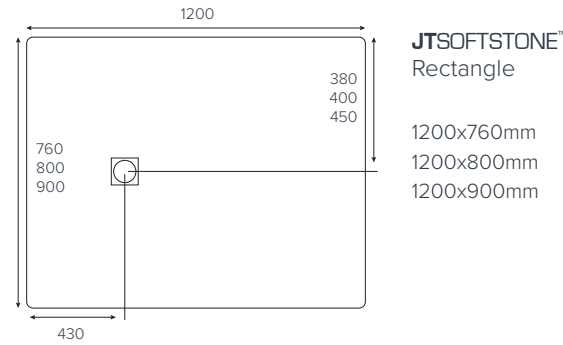

- 13 set sizes
- Non-slip ergonomic surface (UNE-EN Class 2)
- Recyclable
- Award winning
- Anti-bacterial
- A bespoke service to create your ultimate showering statement
- Full installation equipment included and installation video available at just-trays.com
- Colour matched grill (available at an additional cost)
- 25 year guarantee
- 30mm high, 15mm fall to waste