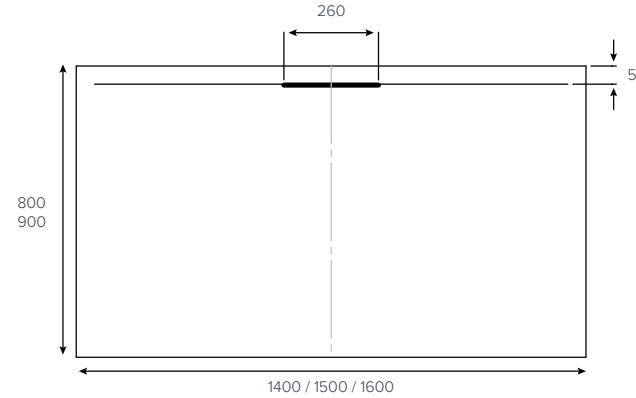

EVOLVED™
Quadrant

800x800mm
900x900mm

EVOLVED™
Square

760x760mm
800x800mm
900x900mm

EVOLVED™
Rectangle

1000x760mm
1000x800mm

EVOLVED™
Rectangle

1200x760mm
1200x800mm
1200x900mm

EVOLVED™
Rectangle

1400x800mm
1400x900mm
1500x800mm
1600x800mm

EVOLVED™
Rectangle

1700x800mm
1800x800mm

EVOLVED™
Rectangle
End Waste

1700x800mm

Colour availability

Side Profile