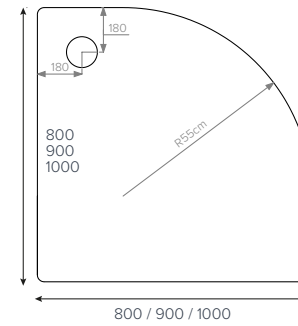

JTMERLIN™
Quadrant

- 800x800mm ■
- 900x900mm ■
- 1000x1000mm ●