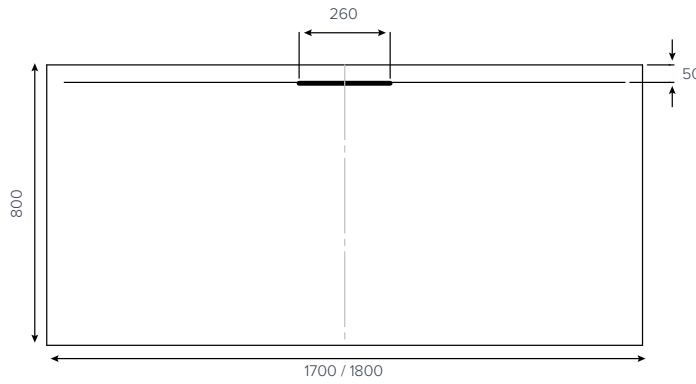

EVOLVED™
Quadrant

800x800mm
900x900mm

EVOLVED™
Square

760x760mm
800x800mm
900x900mm

EVOLVED™
Rectangle

1000x760mm
1000x800mm

EVOLVED™
Rectangle

1200x760mm
1200x800mm
1200x900mm

EVOLVED™
Rectangle

1400x800mm
1400x900mm
1500x800mm
1600x800mm

EVOLVED™
Rectangle

1700x800mm
1800x800mm

EVOLVED™
Rectangle
End Waste

1700x800mm

Colour availability

Side Profile