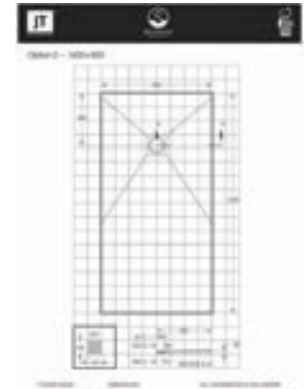

Our unique bespoke service enables you to tailor your **JTSoftstone™** to perfectly fit the contours of your showering space. If you are looking to install a shower floor into an awkward or unusual space, or would like a non-standard size, this is the perfect solution.

The service is available in all three colour options and can accommodate any complex dimensions to a maximum size of 2050mm x 1000mm ensuring all practical and design considerations are catered for.

- Three size and price bands
- Individual CAD diagrams provided
- Free technical support and advice

Size bands

- A. 1200x900mm
- B. 1600x800mm
- C. 2050x1000mm