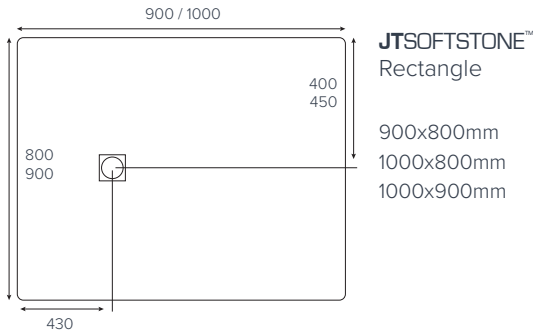

- 13 set sizes
- Non-slip ergonomic surface (UNE-EN Class 2)
- Recyclable
- Award winning
- Anti-bacterial
- A bespoke service to create your ultimate showering statement
- Full installation equipment included and installation video available at just-trays.com
- Colour matched grill (available at an additional cost)
- 25 year guarantee
- 30mm high, 15mm fall to waste