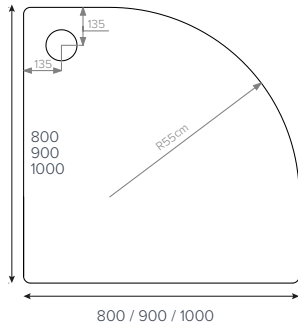

JTFUSION™
Quadrant

- ① 800x800mm ■●
- ① 900x900mm ■●
- ① 1000x1000mm