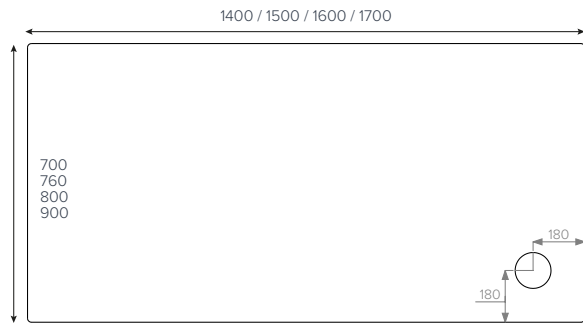

JTMERLIN™
Rectangle

- 800x700mm
- 1100x700mm
- 1100x760mm

JTMERLIN™
Rectangle

- 1000x800mm ■
- 1100x800mm ■

JTMERLIN™
Rectangle

- 1200x700mm ■
- 1200x760mm ■
- 1200x800mm ■
- 1200x900mm ■
- 1200x1000mm

JTMERLIN™
Rectangle