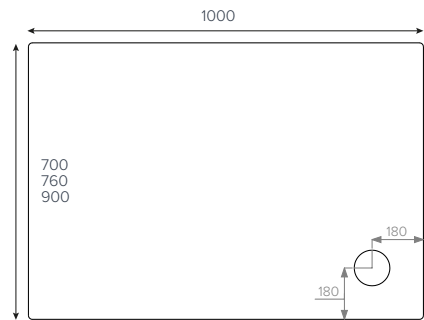

JTULTRACAST™
Rectangle

1000x700mm ■
1000x760mm ■
1000x900mm ■