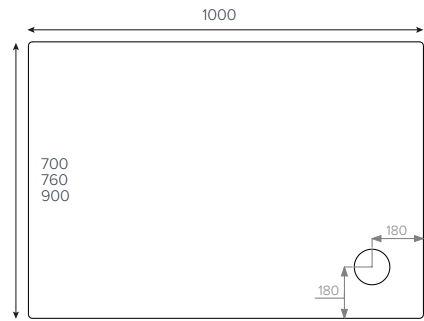

JTMERLIN™
Rectangle

- 1000x700mm ■
- 1000x760mm ■
- 1000x900mm ■