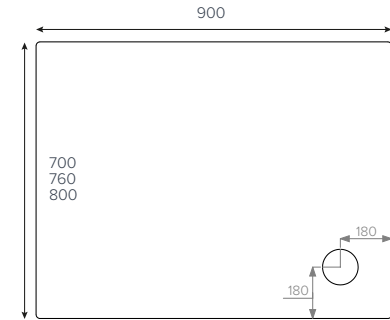

JTULTRACAST™
Rectangle

900x700mm ■
900x760mm ■
900x800mm ■