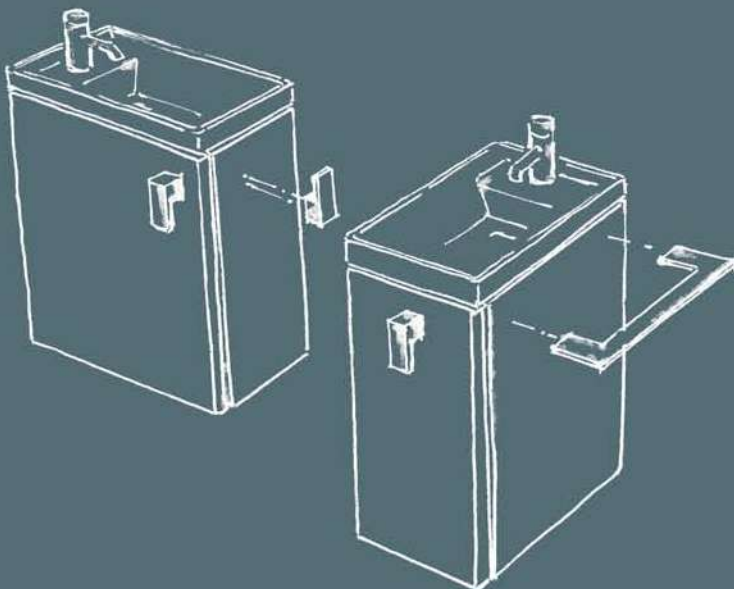

210_ **LILLIPUT**
design STUDIO INDA