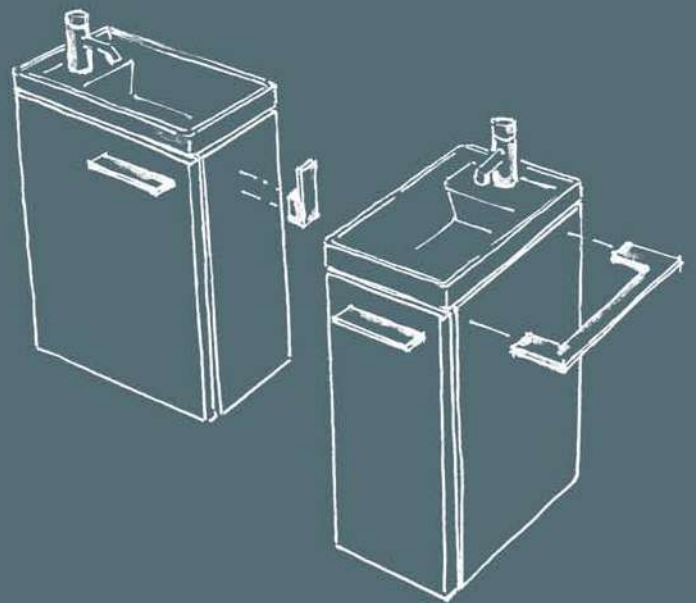

210_ **LILLIPUT**
design STUDIO INDA