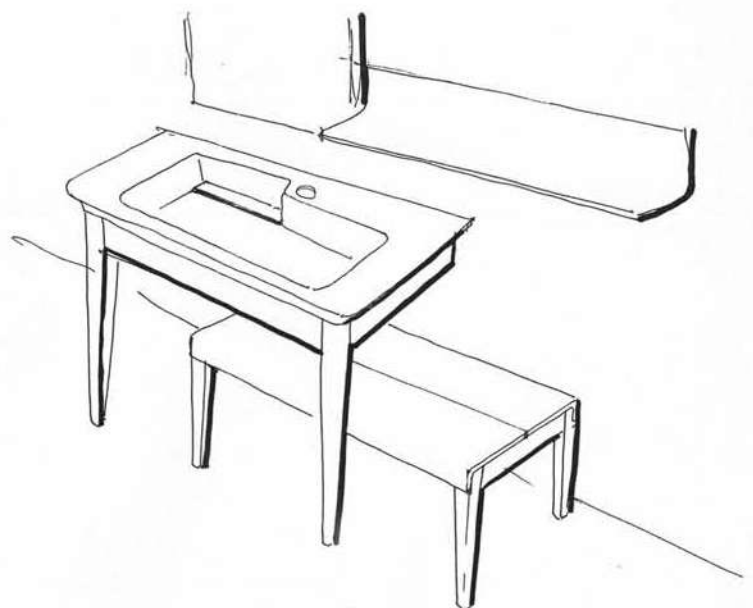

146_ **SOFT**
design Paolo Salvadé

148_ **SOFT**

_149

_in the picture: **SOFT** washbasin_mineral marble.

SOFT console, **SOFT** shelves, **SOFT** side base units, **SOFT** mirror_bianco / lilla. **TOSCA** accessories_chrome-plated / satinated glass.
SOFT stand_ white lacquered.