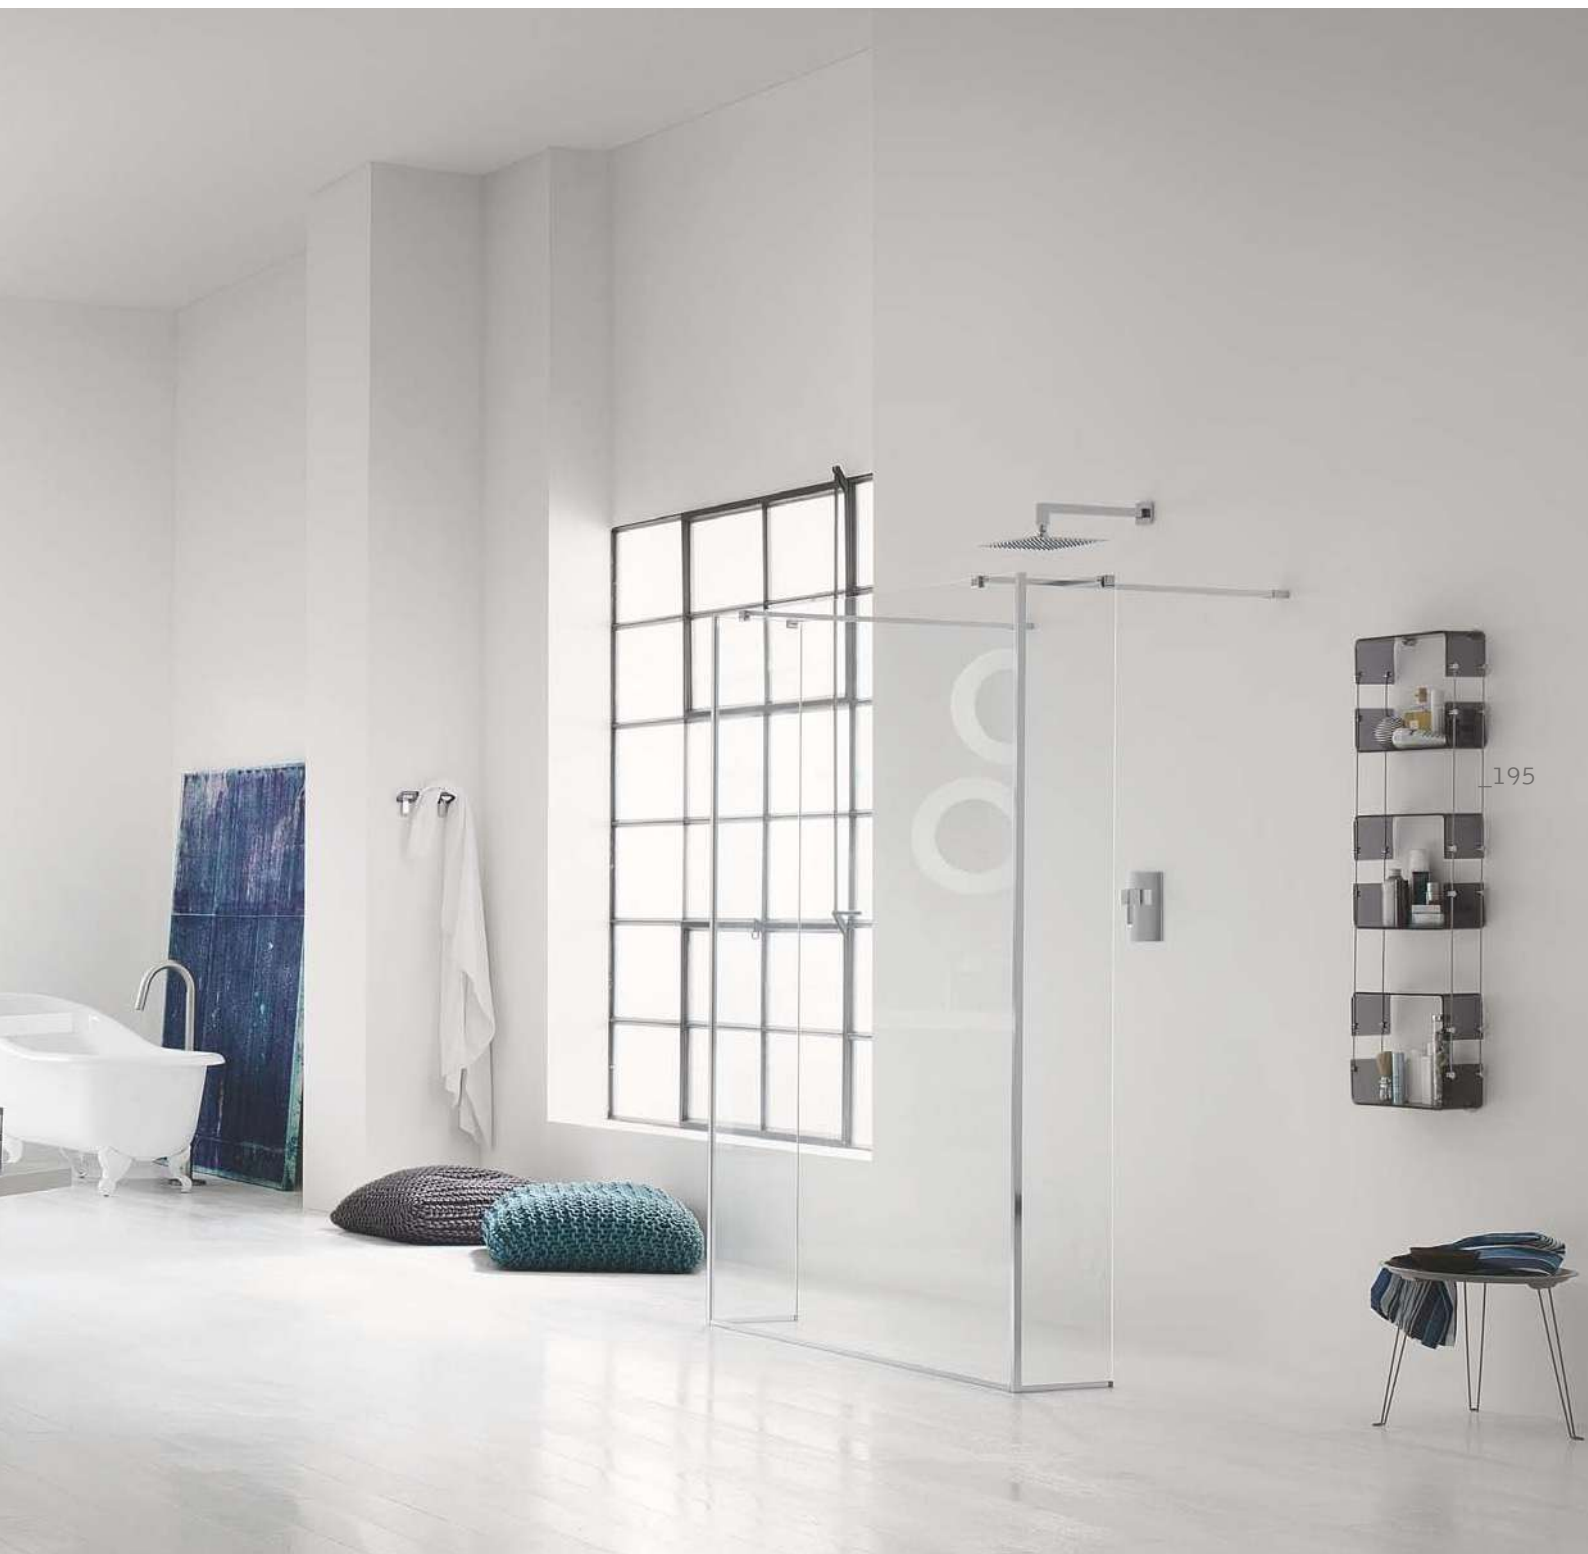

195

_in the picture: **VELA** washbasins_mineral marble.

PFS tops with high thickness, **PRESTIGE** side base unit_bianco / creta. **AVENUE** accessories_chrome-plated / smoke.

WALK IN shower enclosure_natural polished anodized chrome type / transparent glass. **MIRRORS**_design STUDIO INDA.