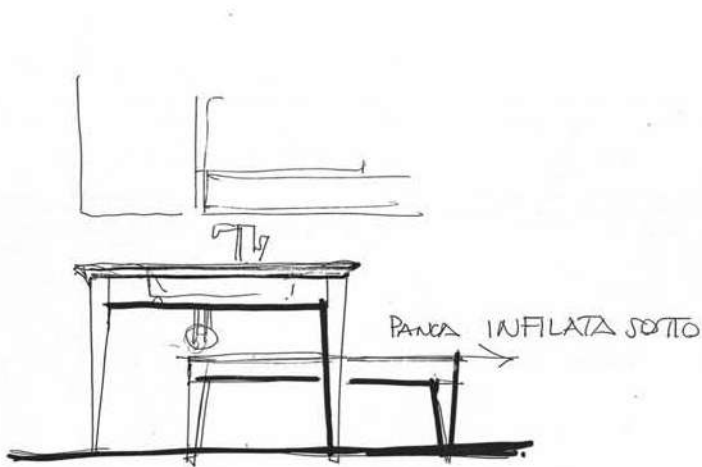

146_ **SOFT**
design Paolo Salvadé