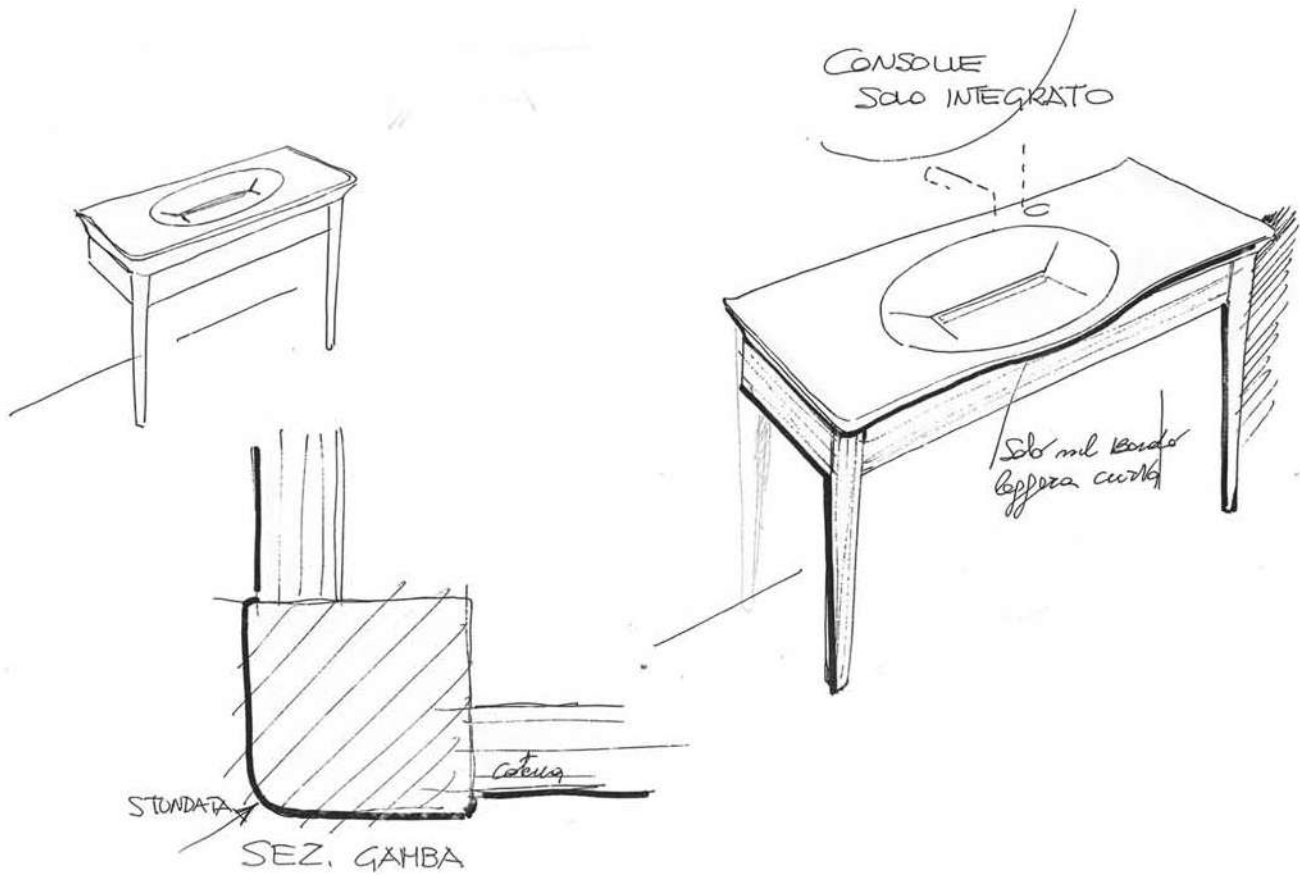

146_ **SOFT**
design Paolo Salvadé

148_ **SOFT**

_149

_in the picture: **SOFT** washbasin_mineral marble.

SOFT console, **SOFT** shelves, **SOFT** side base units, **SOFT** mirror_bianco / lilla. **TOSCA** accessories_chrome-plated / satinated glass.
SOFT stand_ white lacquered.