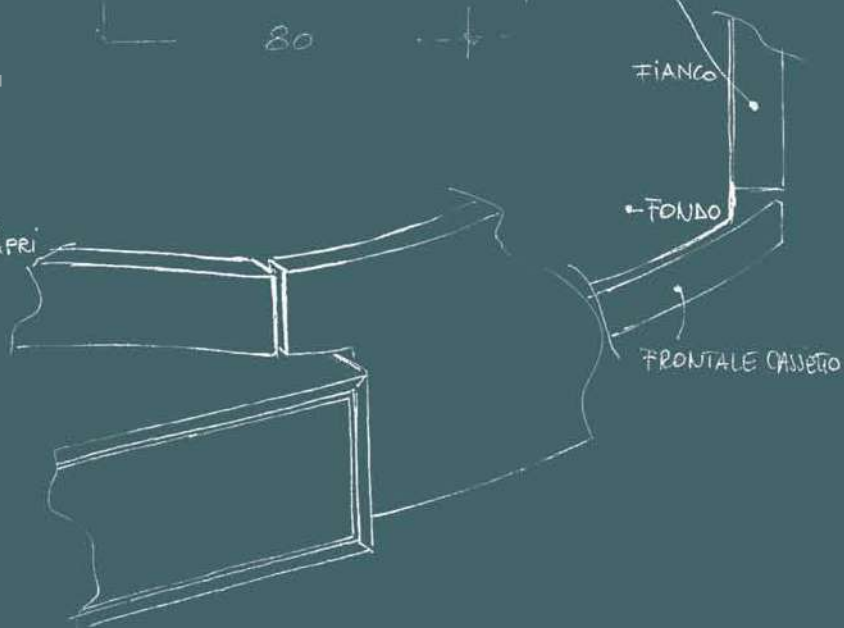

88_ **AVANTGARDE**
design STUDIO INDA

CASSETTO IN LUCE PREMI/APRI