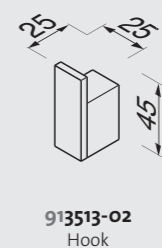

*VAT at 20%, correct at time of going to press.

*VAT at 20%, correct at time of going to press.