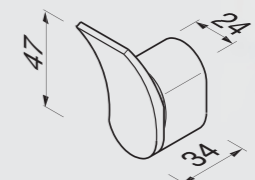

914511-02
Toilet brush holder, wall mounted

914560-02
Mini hook, version 1