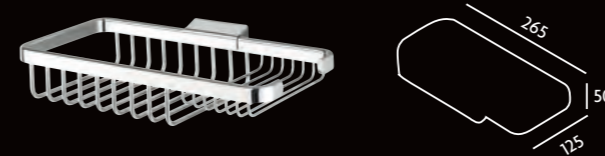

**91G182-697**  
 Shower corner basket plus concealed fixings  
 Size: 275 x 215 x 75mm  
 Retail Price Exc. VAT **£57.00** Inc. VAT\* **£68.40**

**91G139-697**  
 Soap holder plus concealed fixings  
 Size: 125 x 95 x 30mm  
 Retail Price Exc. VAT **£25.00** Inc. VAT\* **£30.00**