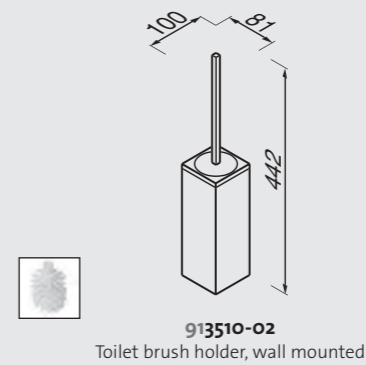

*VAT at 20%, correct at time of going to press.

*VAT at 20%, correct at time of going to press.