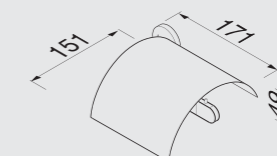

**914511-02**  
Toilet brush holder, wall mounted

**917313-02**  
Hook

**917308-02-R**  
Toilet roll holder

\*VAT at 20%, correct at time of going to press.

A trend that combines square and round shapes in a sophisticated way, the basis of the Nexx collection is a heavy square block combined with round tubes. Minimalist design with maximum character.