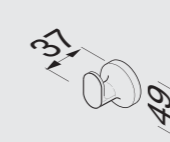

**914511-02**  
Toilet brush holder, wall mounted

**917313-02**  
Hook

**917308-02-R**  
Toilet roll holder

\*VAT at 20%, correct at time of going to press.

A trend that combines square and round shapes in a sophisticated way, the basis of the Nexx collection is a heavy square block combined with round tubes. Minimalist design with maximum character.