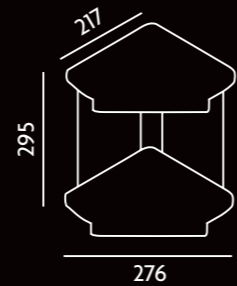

91G183-697
Double corner basket large plus concealed fixing
Size: 276 x 217 x 295mm
Retail Price Exc. VAT **£116.00** Inc. VAT* **£139.20**