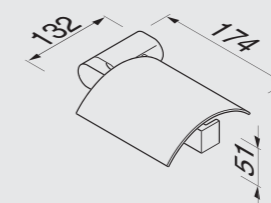

914511-02
Toilet brush holder, wall mounted

914508-02-R
Toilet roll holder with cover, right