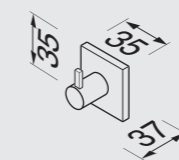

917511-02
Hook