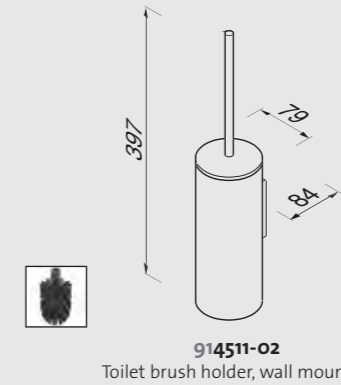

Accessory Pack Wynk 914500-02-115
(4508-02, 4511-02, 4560-02 + extra brush)
Retail Price Exc. VAT £135.00 Inc. VAT* £162.00