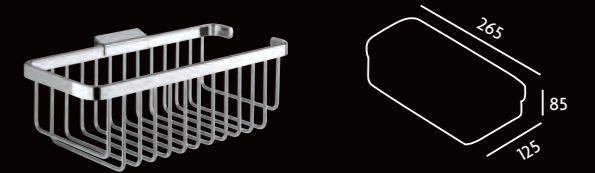

91G140-697
Bottle/sponge holder large plus concealed fixing
Size: 265 x 125 x 85mm
Retail Price Exc. VAT **£52.00** Inc. VAT* **£62.40**