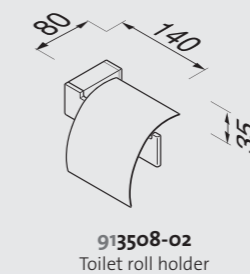

*VAT at 20%, correct at time of going to press.

*VAT at 20%, correct at time of going to press.