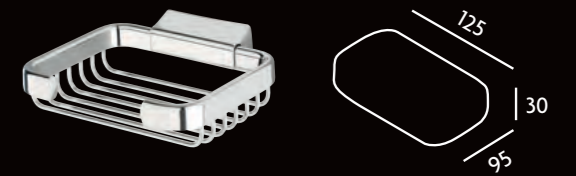

**91G182-697**  
 Shower corner basket plus concealed fixings  
 Size: 275 x 215 x 75mm  
 Retail Price Exc. VAT **£57.00** Inc. VAT\* **£68.40**

**91G139-697**  
 Soap holder plus concealed fixings  
 Size: 125 x 95 x 30mm  
 Retail Price Exc. VAT **£25.00** Inc. VAT\* **£30.00**