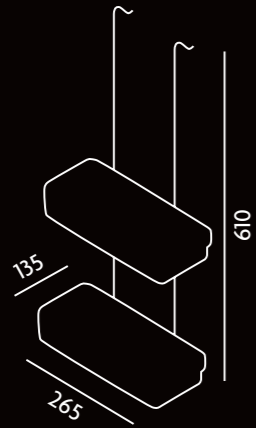

**91G182-697**  
 Shower corner basket plus concealed fixings  
 Size: 275 x 215 x 75mm  
 Retail Price Exc. VAT **£57.00** Inc. VAT\* **£68.40**

**91G139-697**  
 Soap holder plus concealed fixings  
 Size: 125 x 95 x 30mm  
 Retail Price Exc. VAT **£25.00** Inc. VAT\* **£30.00**

**91G150-697**  
 Sponge/soap holder large plus concealed fixing  
 Size: 265 x 125 x 50mm  
 Retail Price Exc. VAT **£46.00** Inc. VAT\* **£55.20**

**91G140-697**  
 Bottle/sponge holder large plus concealed fixing  
 Size: 265 x 125 x 85mm  
 Retail Price Exc. VAT **£52.00** Inc. VAT\* **£62.40**