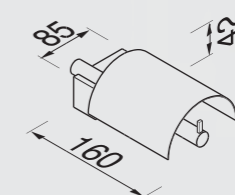

917510-02
Toilet brush holder, wall mounted

917508-02
Toilet roll holder