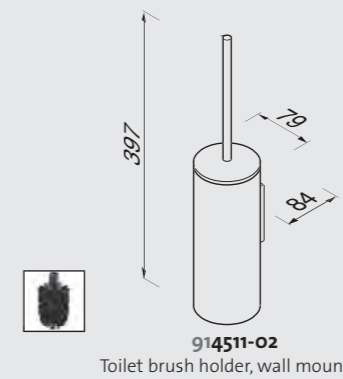

*VAT at 20%, correct at time of going to press.

*VAT at 20%, correct at time of going to press.