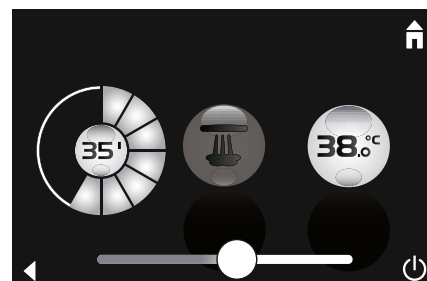

STEAM

Experience regeneration in its purest form with the GROHE steam modules. Gentle steam not only enhances our sense of emotional well-being, but also has a positive effect on the entire body. It opens the pores, detoxifies the body, hydrates the skin and helps the muscles to relax.

* Available for free via iTunes app or Google Play store.

** This luminaire contains built-in LED lamps, which cannot be changed: Energy efficiency class LED: A - A++