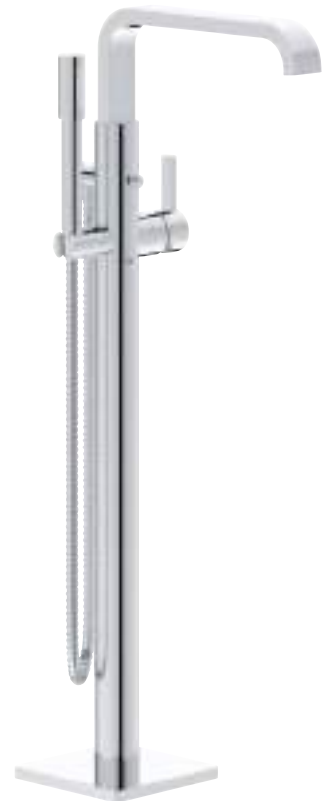

32 826 000
Bath/shower mixer

---

32 754 001 + 45 984 000
Bath/shower mixer
floor mounted
+ separate concealed body