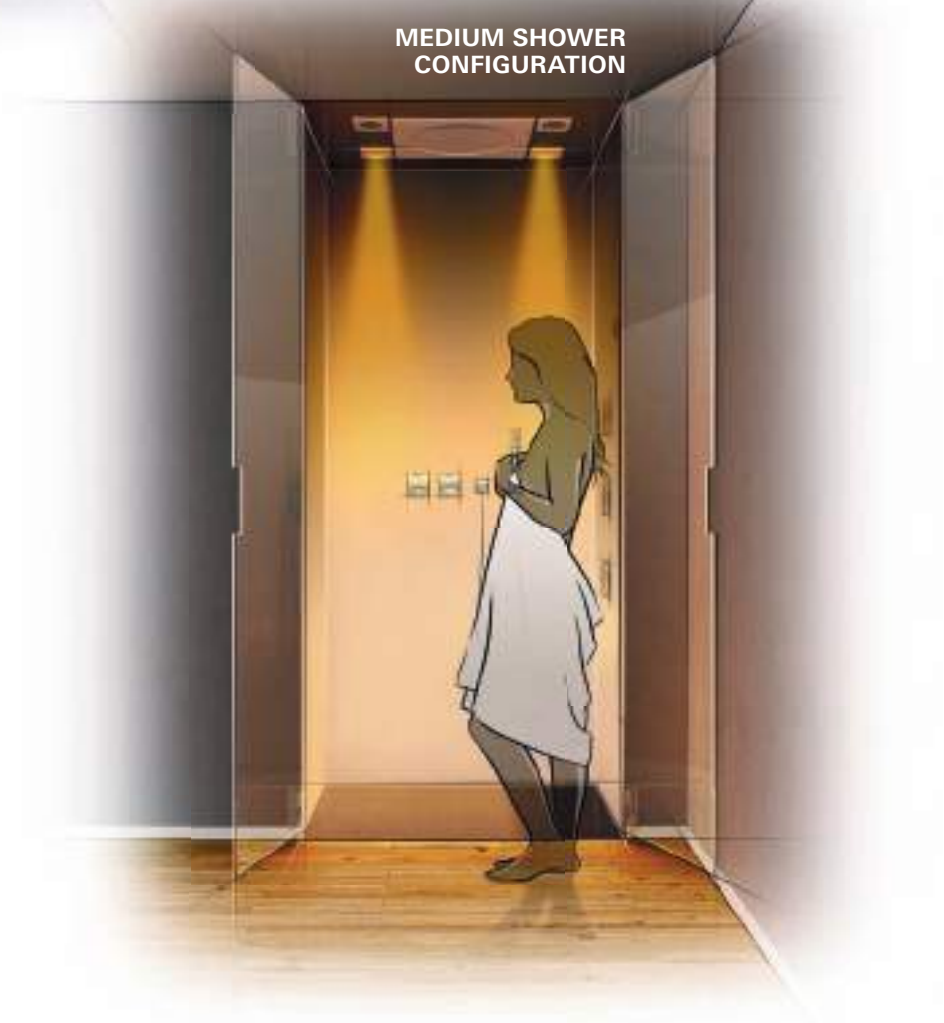

Using the GROHE SPA® app, you simply select the colour that you wish to have during your shower from a specially designed colour wheel. For example, you might wish to start your day with stimulating yellow, enjoy soft purple after a steam bath or get an exciting evening off to a great start with optimistic orange. With GROHE F-digital Deluxe you can integrate up to four high-quality LED light modules* into your shower, all of which are dimmable. You can therefore choose a light intensity that reflects your mood. And, of course, you can save all of your settings so that the perfect colour for tomorrow morning's shower is just a movement of the hand away.

* This luminaire contains built-in LED lamps, which cannot be changed: Energy efficiency class LED: A - A**

**SMALL SHOWER
CONFIGURATION**

**MEDIUM SHOWER
CONFIGURATION**

LARGE SHOWER CONFIGURATION

GROHE F-DIGITAL DELUXE