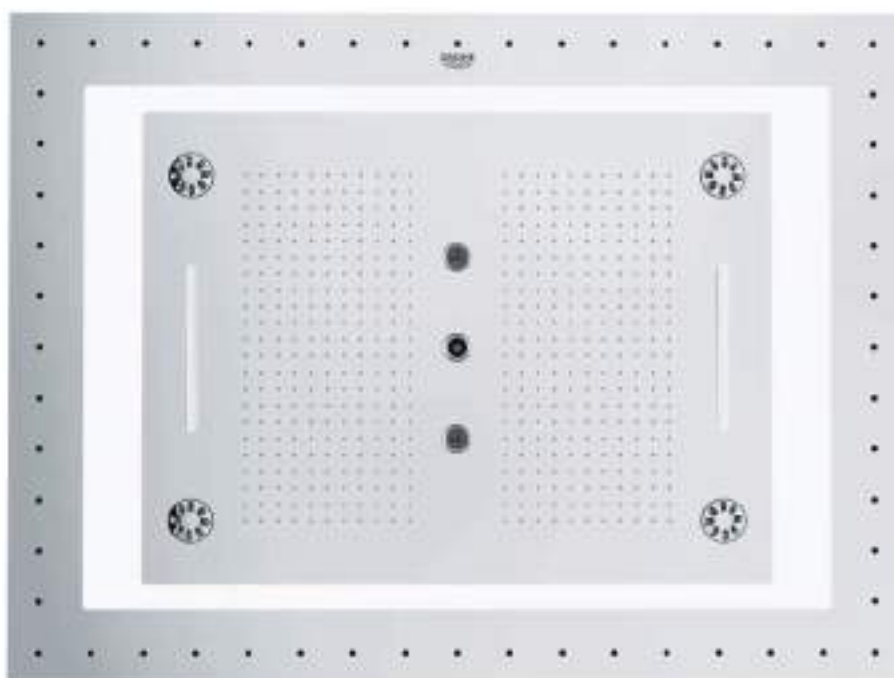

GROHE
Digital®

GROHE
DreamSpray®

GROHE
StarLight®

*This ceiling shower contains built-in LED lamps, which cannot be changed: Energy efficiency class LED: A-A++

**This luminaire contains built-in LED lamps, which cannot be changed: Energy efficiency class LED: A-A++

GROHE RAINSHOWER® F-SERIES

HEAD SHOWERS / CEILING SHOWERS

27 286 000
Ceiling shower F-Series 20"
508 mm x 508 mm, metal
1 spray pattern: Rain

27 865 000*
Ceiling shower F-Series 20" with light
29 069 000
Connection set for 27 865 000

NEW

26 373 000*
Ceiling shower with light F-Series 40" AquaSymphony
1016 mm (width) x 762 mm (height) x 155 mm (depth), metal
6+ sprays: 1 x AquaCurtain, 1 x Pure XL spray, 1 x 2 Drizzle sprays (cold mist spray), 2 x GROHE PureRain spray 400 x 190 mm (separately controlled), 1 x 2 XL Waterfall, 1 x 4 Bokoma Spray® with adjustment angle 20° and combinations