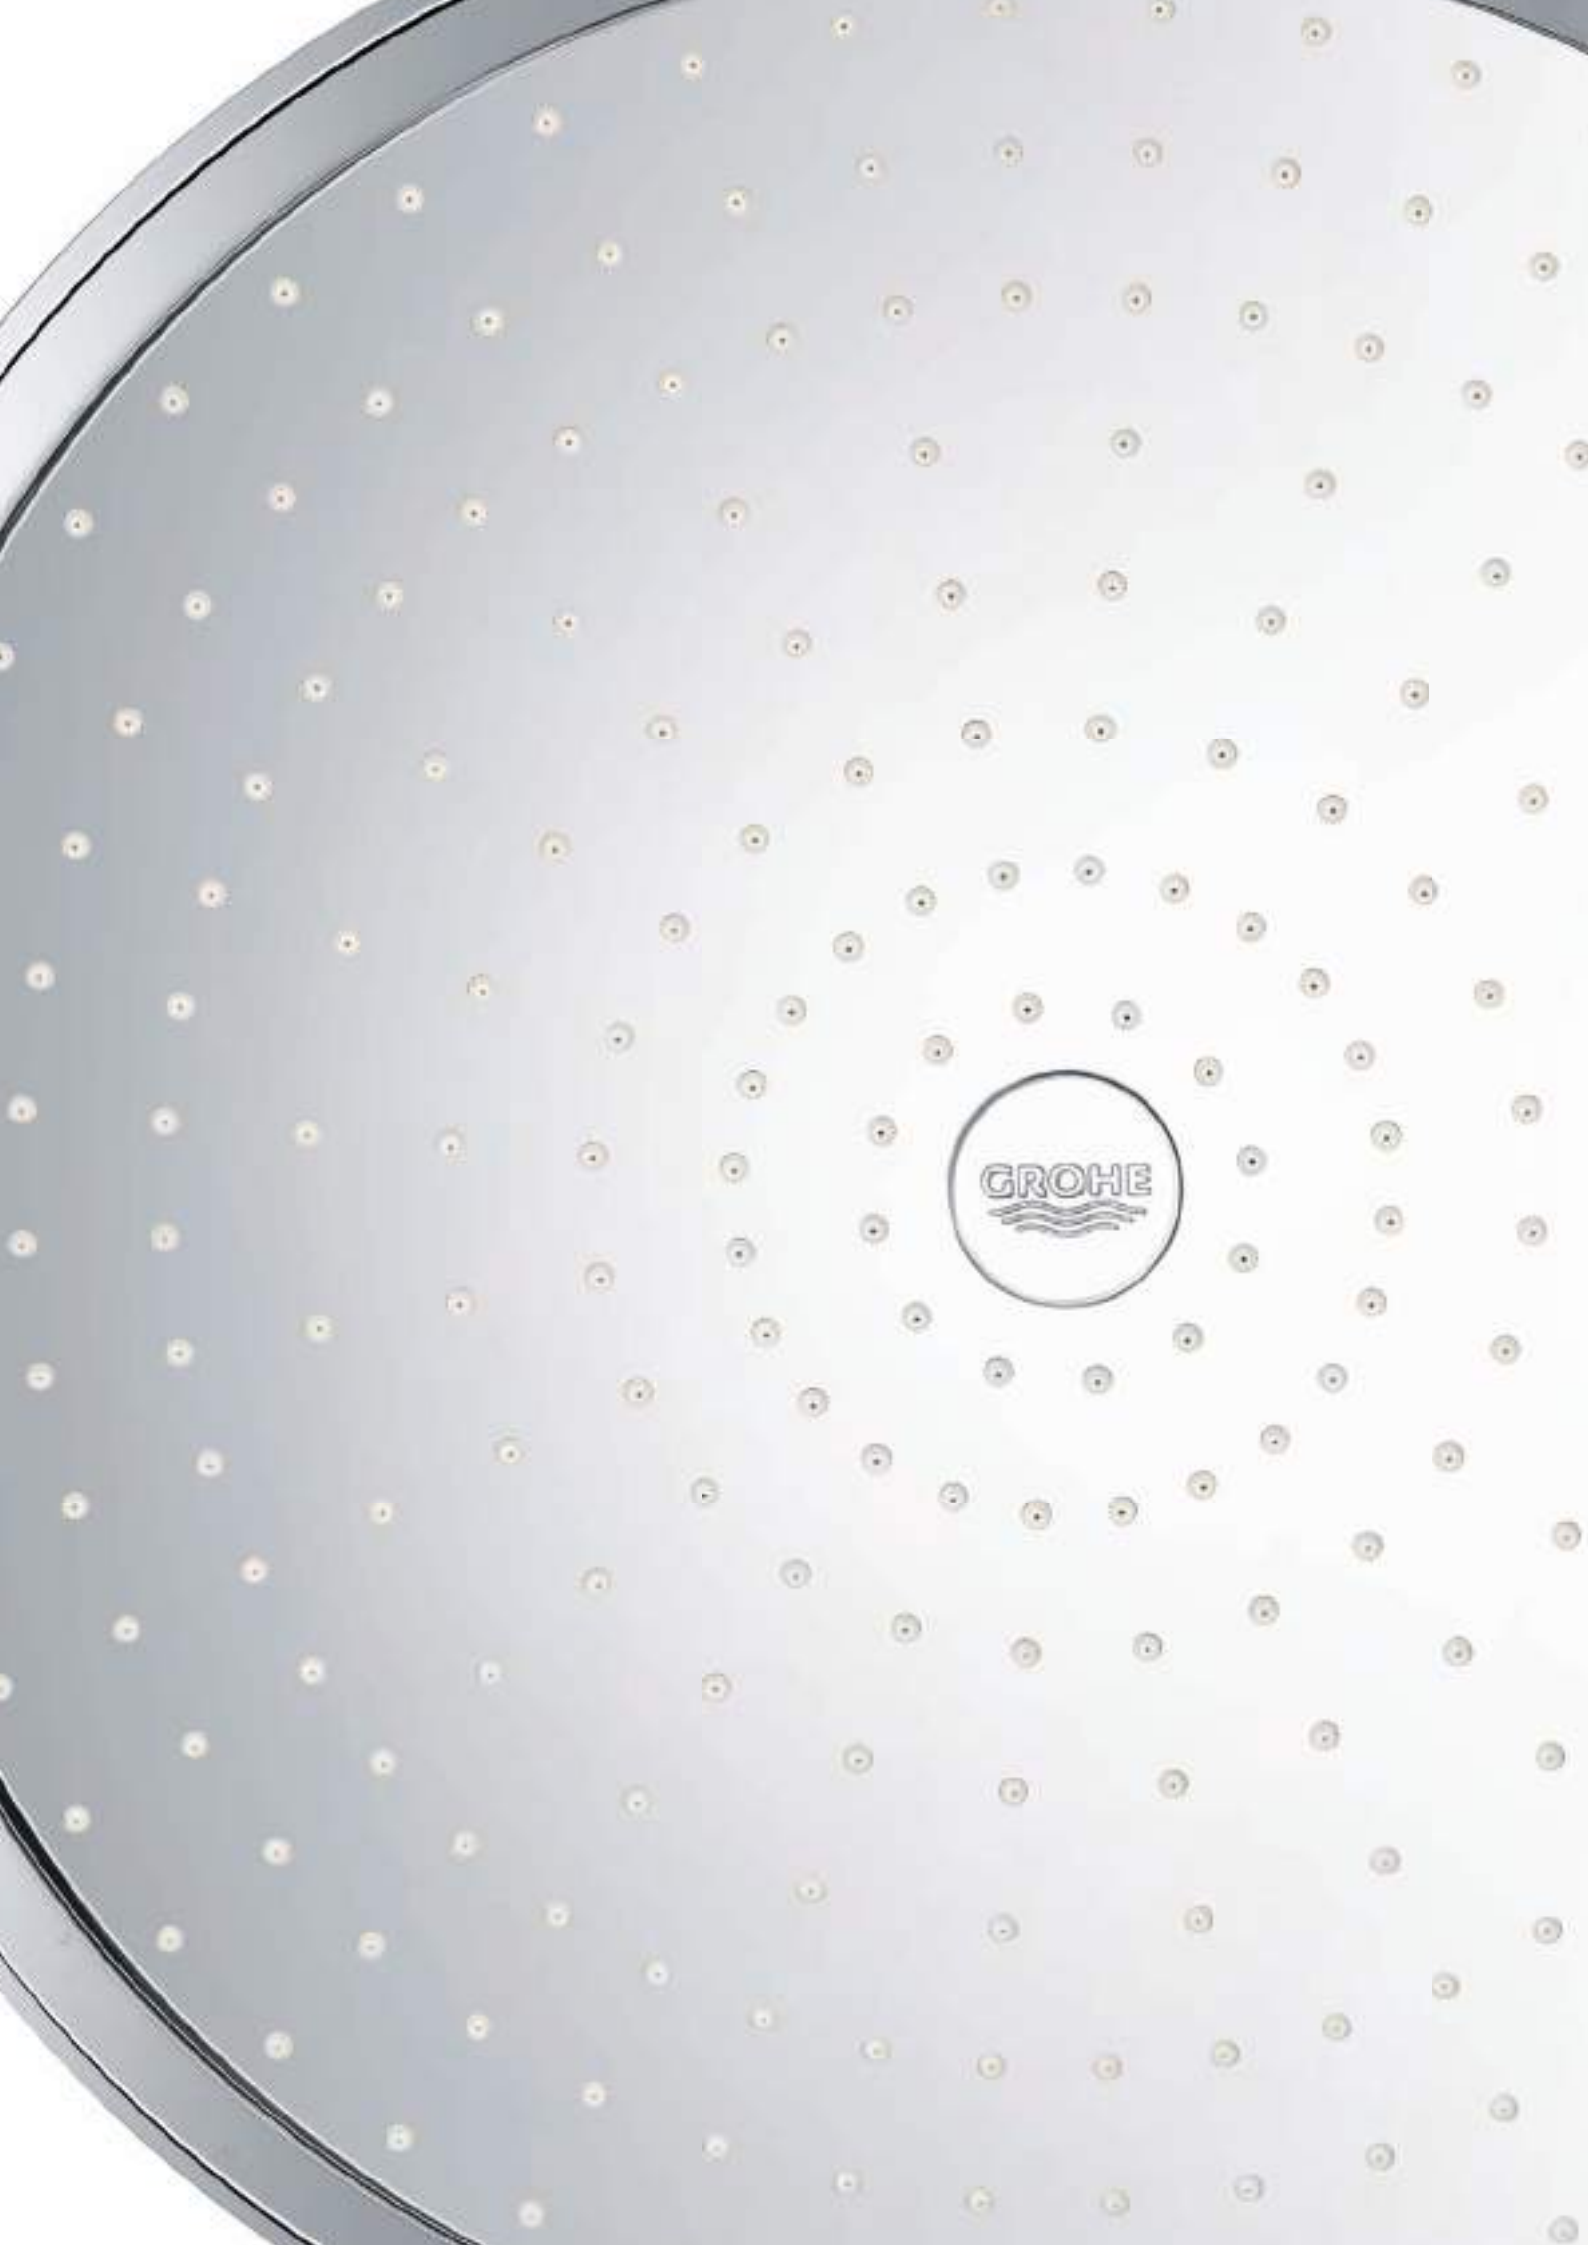

+ separate concealed body

GROHE
EcoJoy

GROHE
StarLight®

GROHE
TurboStat®

27 621 000 + 35 034 000
Wall union
with shower holder
+ separate concealed body

27 623 000 + 35 028 000
Single volume control
+ separate concealed body

27 625 000 + 35 031 000
Triple volume control
+ separate concealed body

GROHE RAINSHOWER®

GROHE RAINSHOWER®

HEAD SHOWERS CEILING SHOWERS

● **NEW**

26 254 000 + 26 264 000

Rainshower® 360 DUO

Head shower set