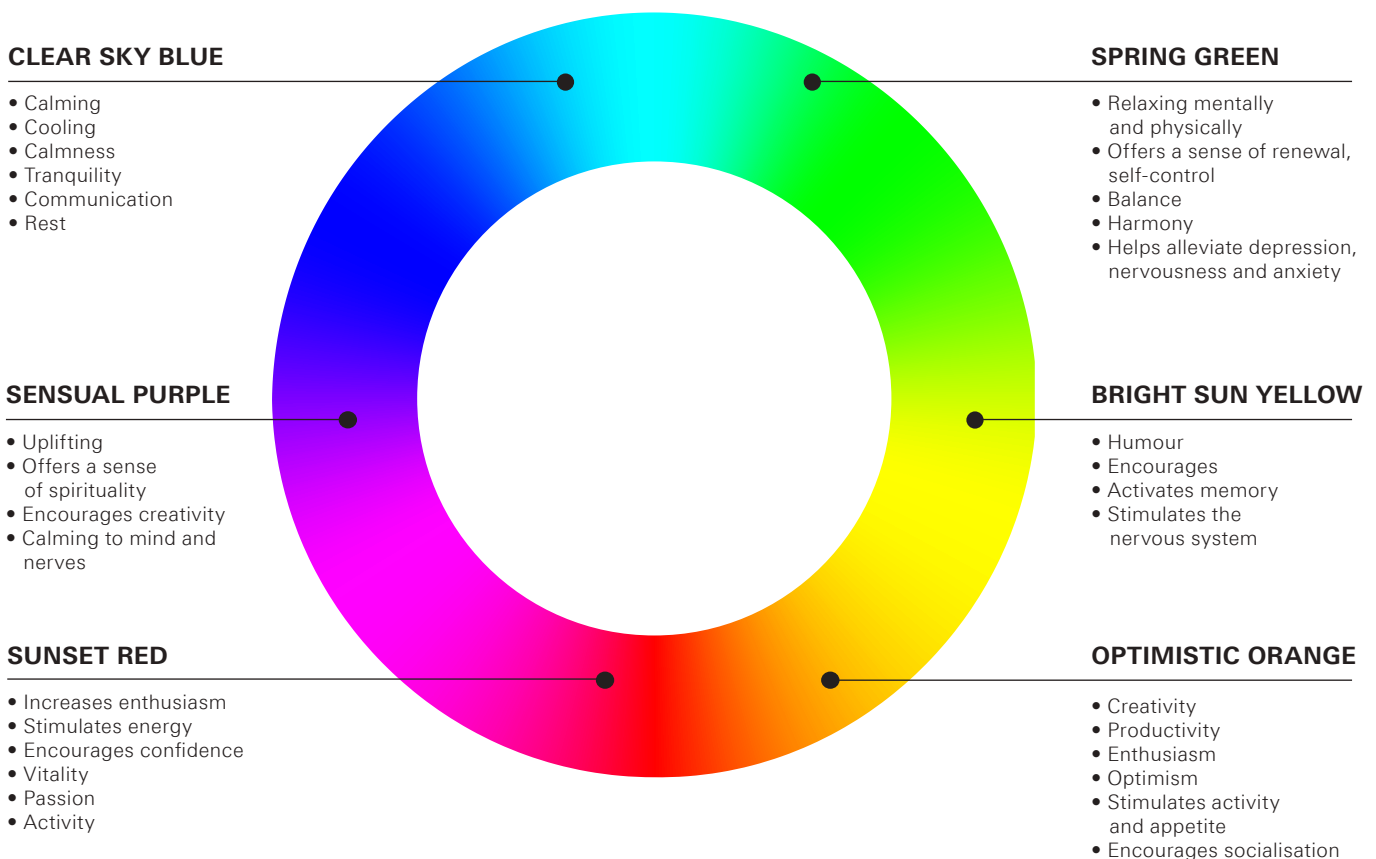

* Available for free via iTunes app or Google Play store.

** This luminaire contains built-in LED lamps, which cannot be changed: Energy efficiency class LED: A - A++

GROHE F-DIGITAL DELUXE

Every colour has a different wavelength and therefore its own energy, which has a varying effect on the mind and body. Red represents vitality and activity, while blue is considered to be a calming colour. One of our primary objectives when developing GROHE F-digital Deluxe was to give you the opportunity to change the lighting to suit your mood, and allow you to enjoy your own personal chromotherapy experience while in the shower.

Using the GROHE SPA® app, you simply select the colour that you wish to have during your shower from a specially designed colour wheel. For example, you might wish to start your day with stimulating yellow, enjoy soft purple after a steam bath or get an exciting evening off to a great start with optimistic orange. With GROHE F-digital Deluxe you can integrate up to four high-quality LED light modules* into your shower, all of which are dimmable. You can therefore choose a light intensity that reflects your mood. And, of course, you can save all of your settings so that the perfect colour for tomorrow morning's shower is just a movement of the hand away.