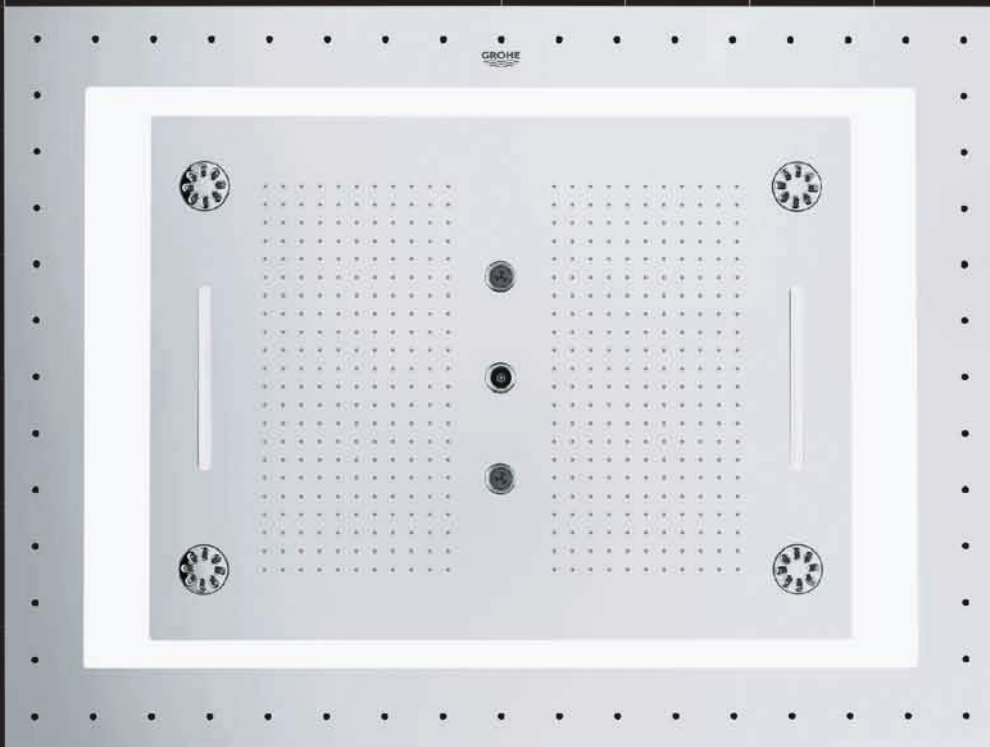

F10

10"=254 mm

F5

5"=127 mm

5"=127 mm

5"=127 mm

5"=127 mm

F40 *