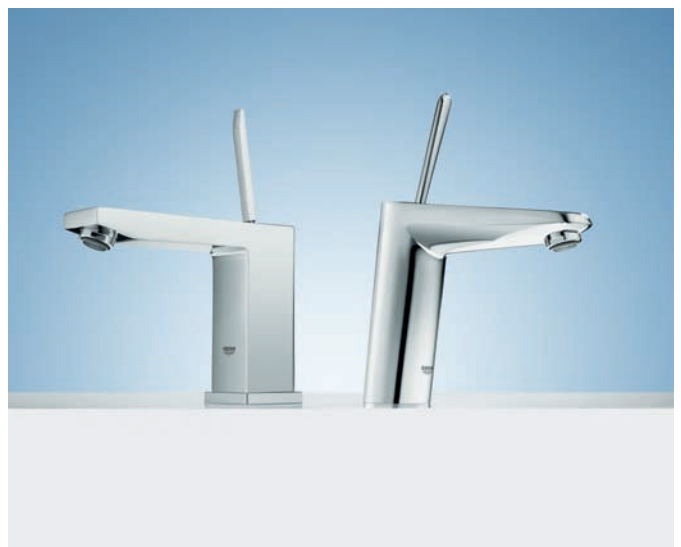

# GROHE FEATHERCONTROL

**Tap operation that is as light as a feather.** Smooth joystick handling for effortless precision and ultimate convenience to last a lifetime. The brand new GROHE FeatherControl cartridge brings joystick control to a whole new level. Using state-of-the-art coated ceramic discs and an innovative sealing, the GROHE engineers have created a joystick cartridge with a wider volume and temperature angle – for a more precise control – with the same silky smooth operation as our renowned GROHE SilkMove® cartridge. Only GROHE mixers deliver the unique GROHE FeatherControl experience. The solid smooth handling of our joystick-lever mixers perfectly expresses the quality and superiority of our brand.brand.

Effortless fingertip control and silky smooth operation, thanks to the superior ceramic disc-coating.

The wide FeatherControl temperature angle ensures more precise temperature control.

Even after years GROHE FeatherControl guarantees the same smooth operation as on day one.