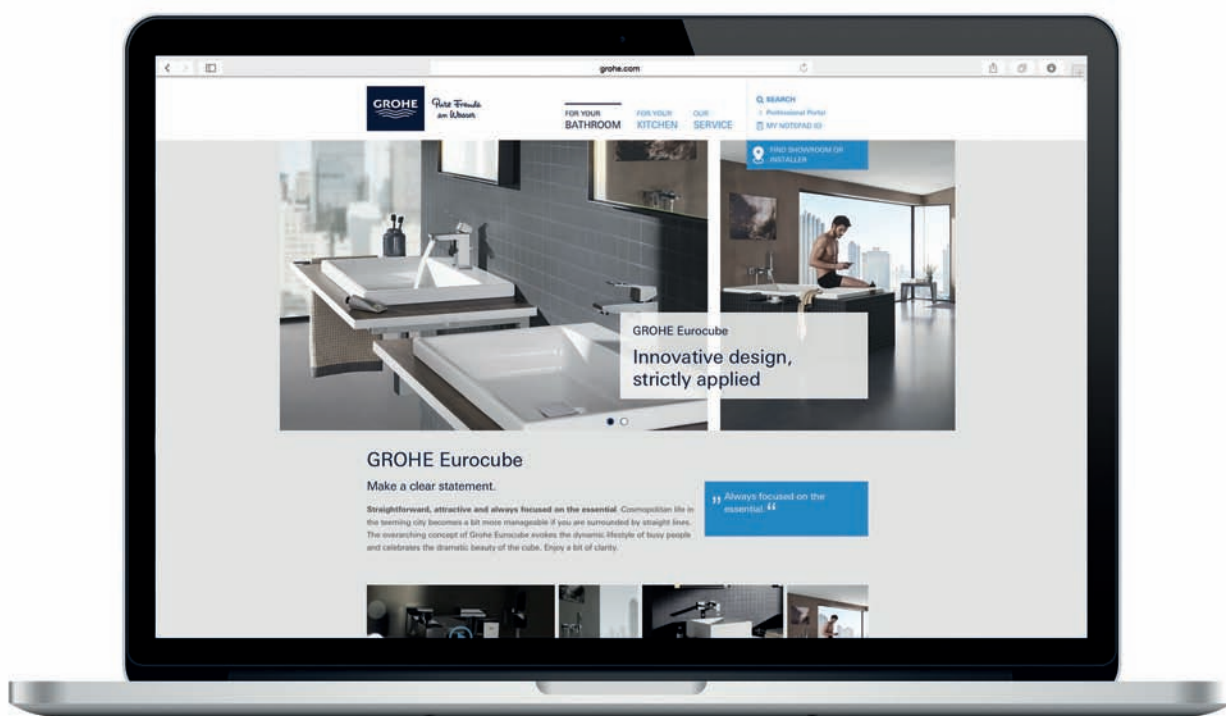

GROHE.COM/UK

Follow us

FOR FURTHER INFORMATION PLEASE VISIT OUR WEBSITE WWW.GROHE.COM/UK.

GROHE UK
World Business Centre 2
Newall Road
London Heathrow Airport
Middlesex, TW6 2SF