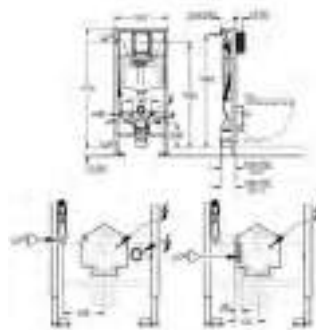

Rapid SL
Element for GROHE Sensia shower WCs, 1.13 m installation height
with flushing cistern GD2 , 6 l-2.6 l
with connections for GROHE Sensia shower toilets (GROHE Sensia IGS/GROHE Sensia Arena)
1.13 m finished installation height
for on-the-wall installations or studded walls
Includes
Frame/cistern for wall hung pan
Wall brackets for on-the-wall installation (38 558 00M)
Fixing bolts for wc and floor
Details:
200mm height adjustment, lockable when at required height
distance of fixing bolts 180/230 mm
PP outlet bend Ø 90 mm
depth adjustable
reducer Ø 90/110 mm
Insulated against condensation

flushing cistern GD 2, 6 - 9 l, containing following features:
water supply required from the back
inspection shaft for vertical or horizontal use
allows for flush plate to be installed vertically or horizontally.

including wall brackets 38 558 00M for on-the-wall installation
universal water connection for shower toilets Sensia Arena and Sensia IGS
concealed socket for mains supply
positioning help for electrical connection
for mounting of small flush plates please order
revision shaft 40 911 000 (sold separately)