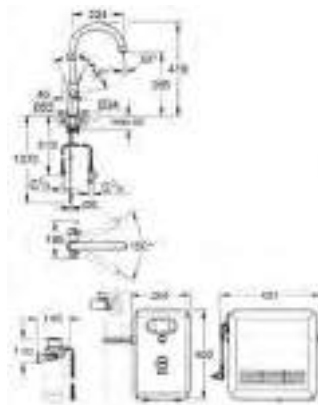

software set-up and monitoring of filter and CO₂ capacity possible via GROHE Ondus app

push notifications at low filter resp. CO₂ capacity

additional monitoring via GROHE Blue Professional Browser-Monitor possible

with Bluetooth 4.0* and WIFI interface for wireless data communication

for Apple** and Android devices

Bluetooth range (max. 10 m) varies depending on materials used and walls

between transmitter and receiver

filter head with flexible water hardness adjustment

GROHE Blue filter, CO₂ bottle and cleaning cartridge are not included in the delivery and have to be ordered separately

System requirements Apple

iPhone with iOS 9.0 or higher

System requirements Android

smart phone with Android 4.3 or higher

Mobile devices and GROHE Ondus App*** are not included in delivery and have to be ordered separately via an authorised Apple store/store/iTunes or Google Play store.

* The Bluetooth word mark and logos are registered trademarks owned by Bluetooth SIG, Inc. and any use of such marks by Grohe AG is under license. Other trademarks and trade names are those of their respective owners.

** Apple, the Apple logo, iPod, iPod Touch, iPhone and iTunes are trademarks of Apple Inc., registered in the U.S. and other countries. Apple is not responsible for the function of this device or its compliance with safety and regulatory standards.

*** Available for free via iTunes app or Google Play store.