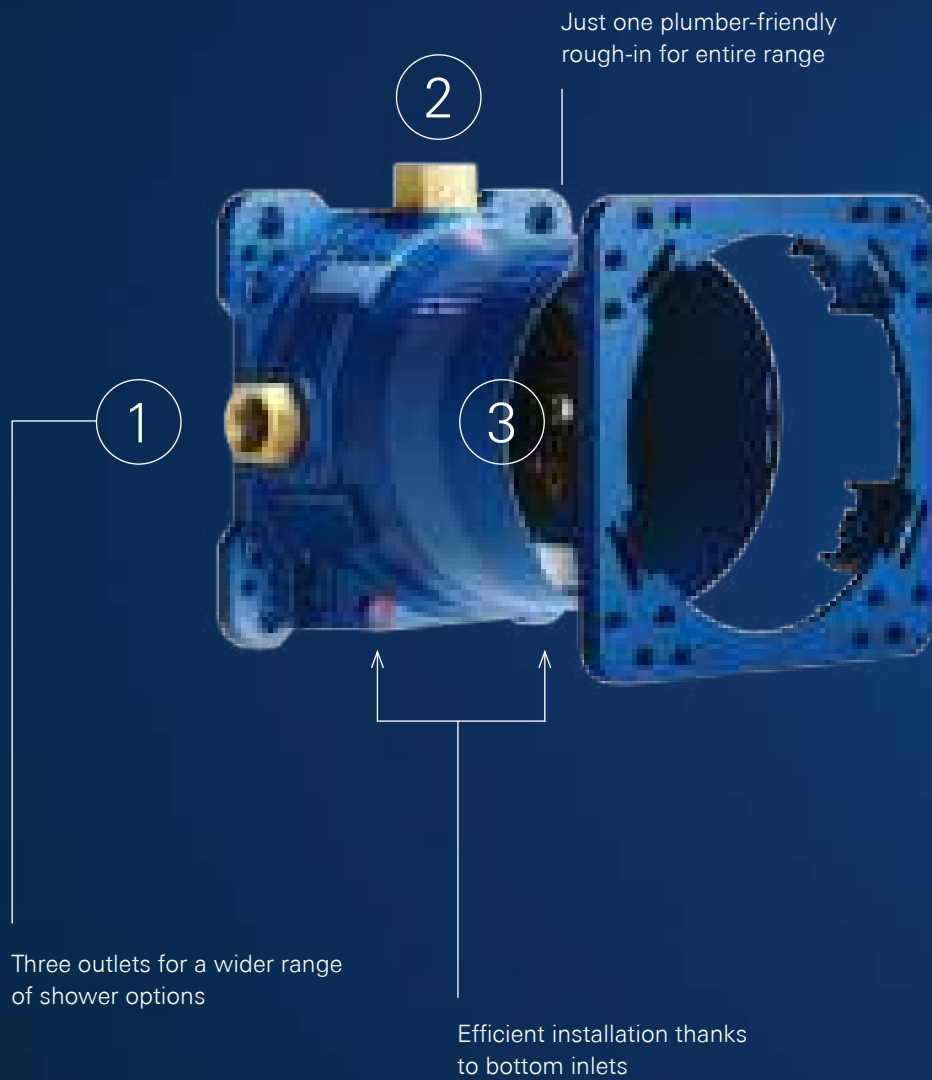

THE UNIVERSAL SOLUTION FOR THE NEEDS OF TOMORROW