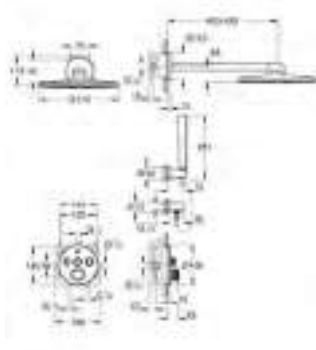

34 705 000	4005176413285	Chrome	1,306.45

Grohtherm SmartControl Perfect shower set with Rainshower 310 SmartActive

Consisting of:

concealed thermostat with 3 valves

Grohtherm SmartControl set for final installation

(29 121 000)

GROHE Rapido SmartBox 35 600 000

Rainshower 310 head shower set (26 475) including head shower with 2 sprays,

horizontal shower arm 400 mm and head shower rough-in (26 483 000)

Euphoria Cosmopolitan Stick handshower (27 367 000)

Rainshower wall holder (27 074 000)

Rainshower wall union 1/2" (27 057 000)

Silverflex shower hose 1.500 mm (28 364)