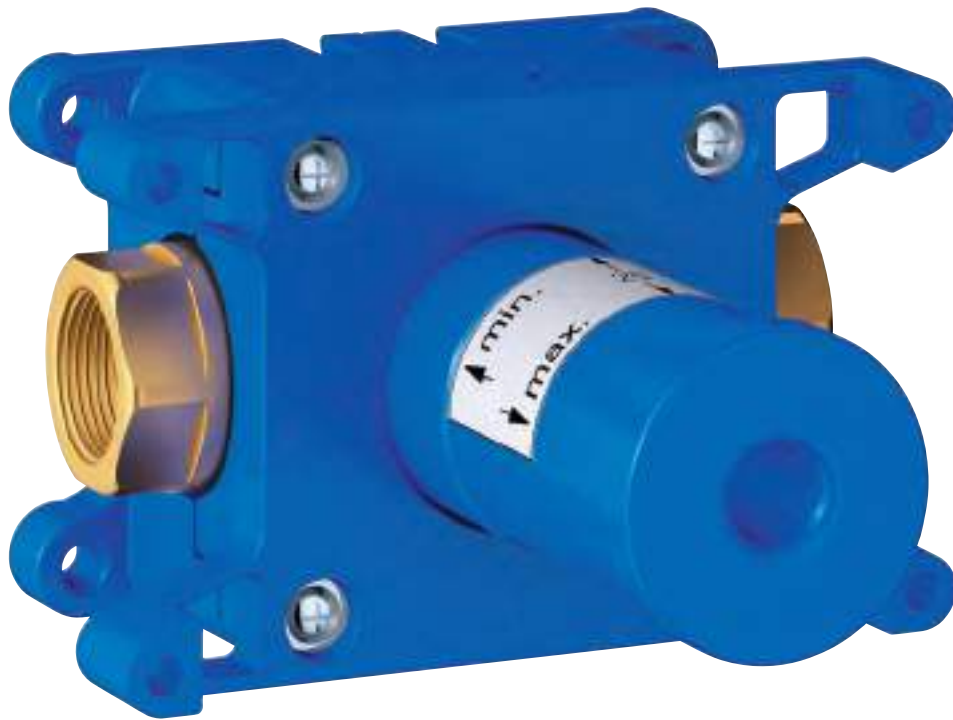

GROHE RAPIDO C / STOP VALVES