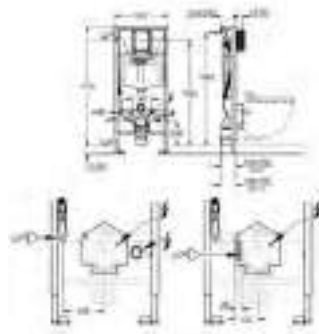

GROHE RAPID SL FOR WC

Ref. No.	EAN code	Colour	Retail Guide Price (£)

39 112 001	4005176359262		312.75

Rapid SL
Element for GROHE Sensia shower WCs, 1.13 m installation height
with flushing cistern GD 2 , 6 l - 2.6 l

with connections for GROHE Sensia shower toilets (GROHE Sensia IGS/GROHE Sensia Arena)

1.13 m finished installation height

for on-the-wall installations or studded walls
powder coated steel frame, self-supporting
with fixed connections

TÜV approved
2 WC fixing bolts
fixing device for ceramic
distance of fixing bolts 180/230 mm
PP outlet bend Ø 90 mm
depth adjustable
reducer Ø 90/110 mm
inlet and outlet connecting set

flushing cistern GD 2, 6 - 9 l, containing following features:

water supply required from the back
1/2" water supply connection including integrated
angle valve and push fit flexible hose union
inspection shaft for vertical or horizontal use
allows for flush plate to be installed vertically or horizontally.

including wall brackets 38 558 00M for on-the-wall installation
universal water connection for shower toilets Sensia Arena and Sensia IGS
concealed socket for mains supply
positioning help for electrical connection
for mounting of small flush plates please order
revision shaft 40 911 000 (sold separately)

38 675 001	4005176863516		291.83