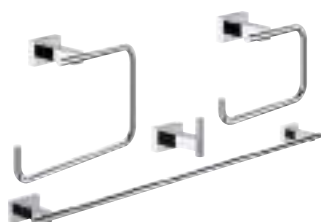

40 756 001
Bundle of Holder + Soap dispenser

40 755 001
Bundle of Holder + Crystal glass

40 754 001
Bundle of Holder + Soap dish

40 394 001
Soap dispenser

40 372 001
Crystal glass

40 368 001
Soap dish

40 508 001
Holder for Glass, Soap dish
or Soap dispenser

40 777 001
Guest Bathroom Accessories Set
Bundle of 40 511 001 + 40 509 001
+ 40 507 001

40 757 001
City Restroom Accessories Set
Bundle of 40 511 001 + 40 507 001
+ 40 513 001