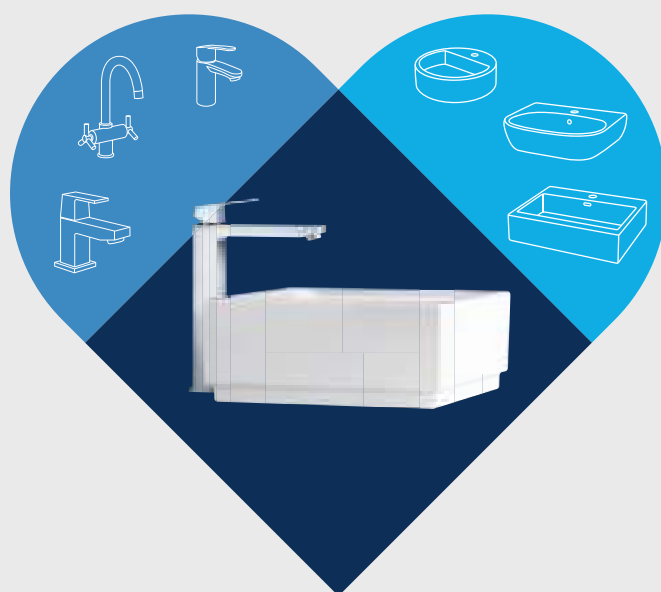

ABOUT GOOD AND PERFECT INTERACTION.

Do you not only want a combination of washbasin and fitting, but also a perfectly matched complete bath solution? No problem: In addition to the test criteria of 'design,' 'comfort' and 'water flow', the new criterion 'completeness' considers the complete GROHE product portfolio, which was matched to fit 100% by the GROHE in-house design team. Only those combinations which have achieved three stars in the category 'completeness' may be designated a PerfectMatch. Whether washbasin, fitting, shower solution or accessory, everything here is a perfect match. From now on, it will be particularly easy to find a complete bathroom solution thanks to GROHE PerfectMatch. Harmony between technology, appearance and style are guaranteed.

Enjoy the pure anticipation of water:
your own personal dream bathroom
is only a few pages and clicks away:
grohe.com/bestmatch

Apple, the Apple logo, iPad, and iPhone are trademarks of Apple Inc., registered in the U.S. and other countries. App Store is a service mark of Apple Inc. Google Play is a trademark of Google Inc.