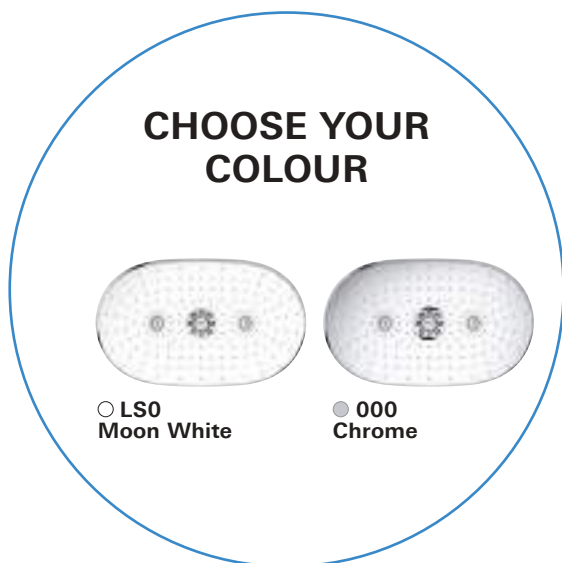

**26 443 000 / LSO
+ 26 449 000 + 26 264 001**
Rainshower SmartControl 360 Duo
Combi shower system with
thermostat, exposed/concealed
Head shower sprays: GROHE
PureRain/GROHE Rain O² spray*
+ TrioMassage
Hand shower sprays:
Rain/ GROHE Rain O² spray
+ separate concealed body
+ separate rough-in