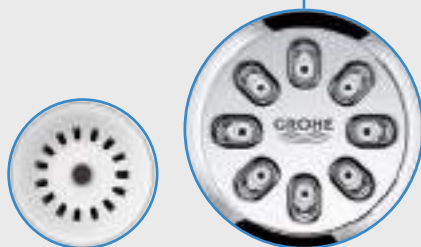

GROHE RAINSHOWER 360 HEADSHOWER

GROHE PureRain/GROHE Rain O²
spray as preset function

Improved SpeedClean nozzles

GROHE StarLight
Chromed Metal Spray Plate

GROHE EasyClean
removable spray plate

NEW! GROHE TRIOMASSAGE SPRAY