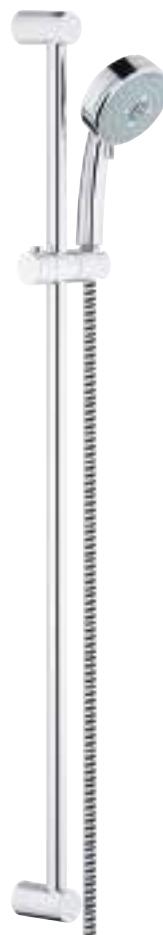

27 789 001
Shower set
with hand shower 3-spray
rail 900 mm