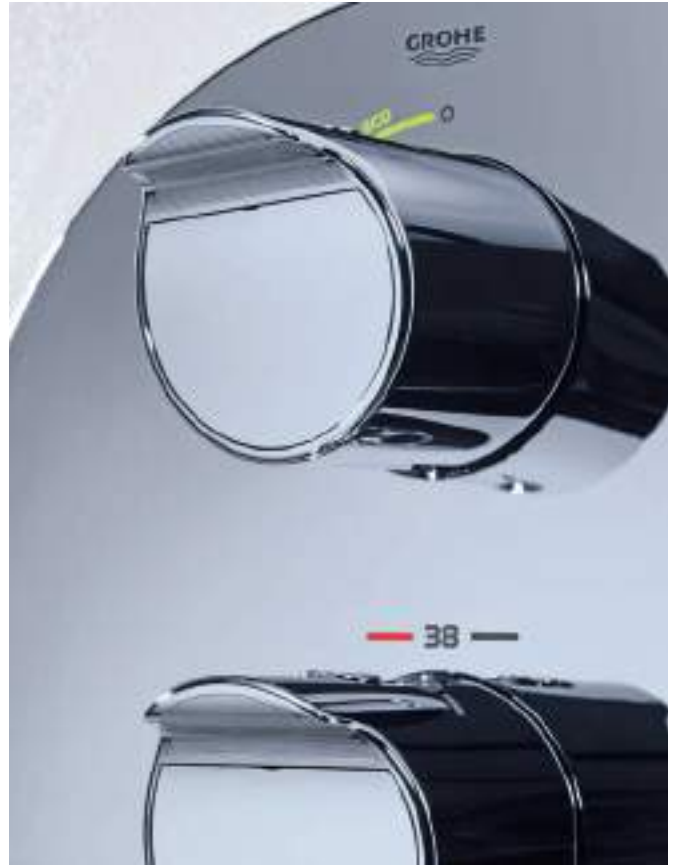

The Grohtherm 2000 new exposed thermostat's tray has been upgraded to a full metal EasyReach Tray.

VISIT US ONLINE

[BATHROOM >](#)

GROHTHERM 2000

34 469 001
Thermostatic shower mixer
with GROHE EasyReach
metal shower tray