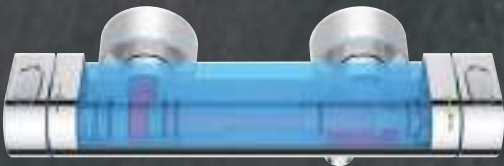

GROHE

GROHE COOLTOUCH

SAFETY FIRST WITH 100 % GROHE COOLTOUCH.

GROHE's CoolTouch technology ensures that the entire outer surface never exceeds your preferred shower temperature. By designing our thermostats to include an innovative cooling channel, we have created a barrier between the hot water and the chrome surface - so it's never too hot to handle. On top, Grohtherm 3000 and 2000 feature GROHE CoolTouch wall unions to perform 100 % GROHE CoolTouch for safety surround. This safety measure is especially useful for children, who can not always judge whether something they touch is dangerously hot.