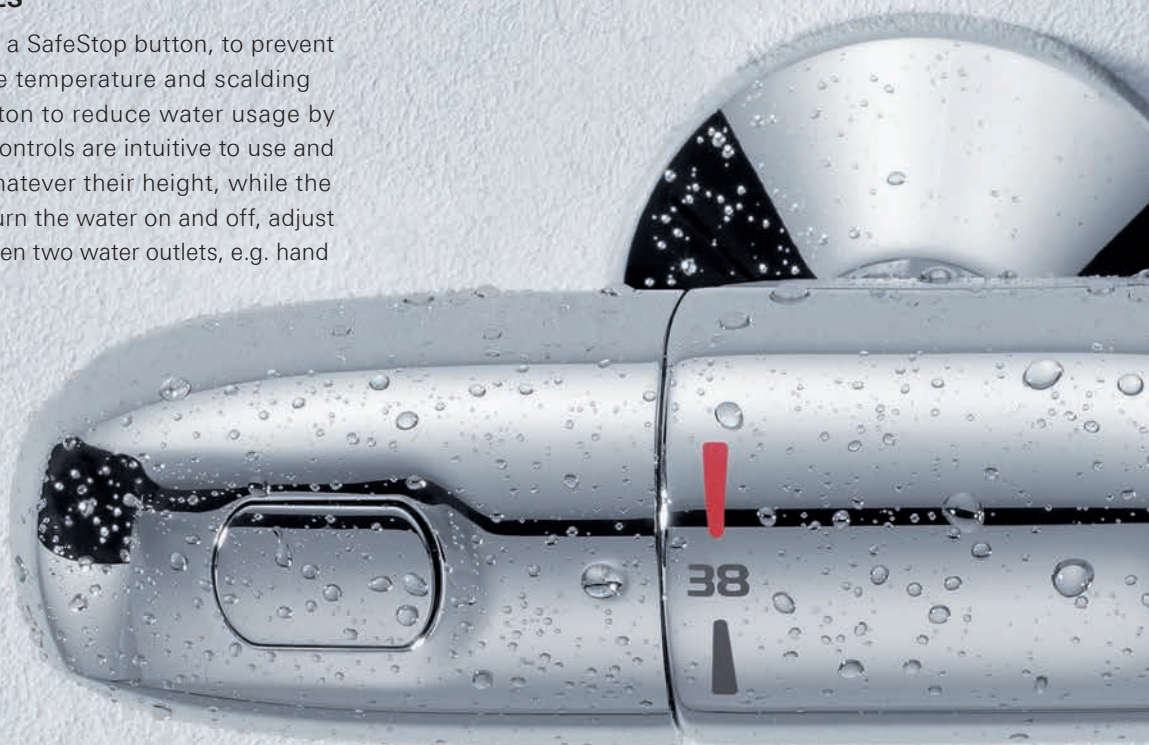

COMFORT, SAFETY, SAVINGS

We've all been there before. You've just stepped into the shower when someone else in the house either turns on a faucet or flushes the toilet; suddenly the temperature of your shower plummets or becomes scalding hot – leaving you with soap in your eyes as you try to manually adjust the temperature back to a comfortable level. Install a GROHE thermostat and you can be sure of a safe and enjoyable showering experience every time.

USER-FRIENDLY FEATURES

Our thermostats also feature a SafeStop button, to prevent children from turning up the temperature and scalding themselves, and an EcoButton to reduce water usage by up to 50 %. Our EasyLogic controls are intuitive to use and cater to the entire family, whatever their height, while the AquaDimmer allows you to turn the water on and off, adjust the flow rate and divert between two water outlets, e.g. hand shower and bath spout.