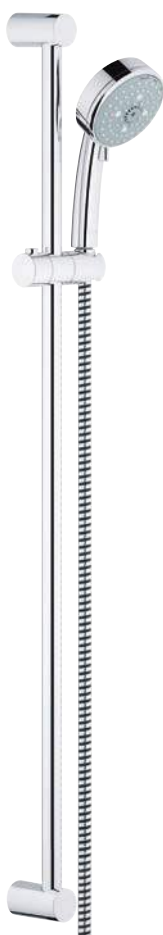

27 790 001
Shower set
with hand shower 4-spray
rail 900 mm